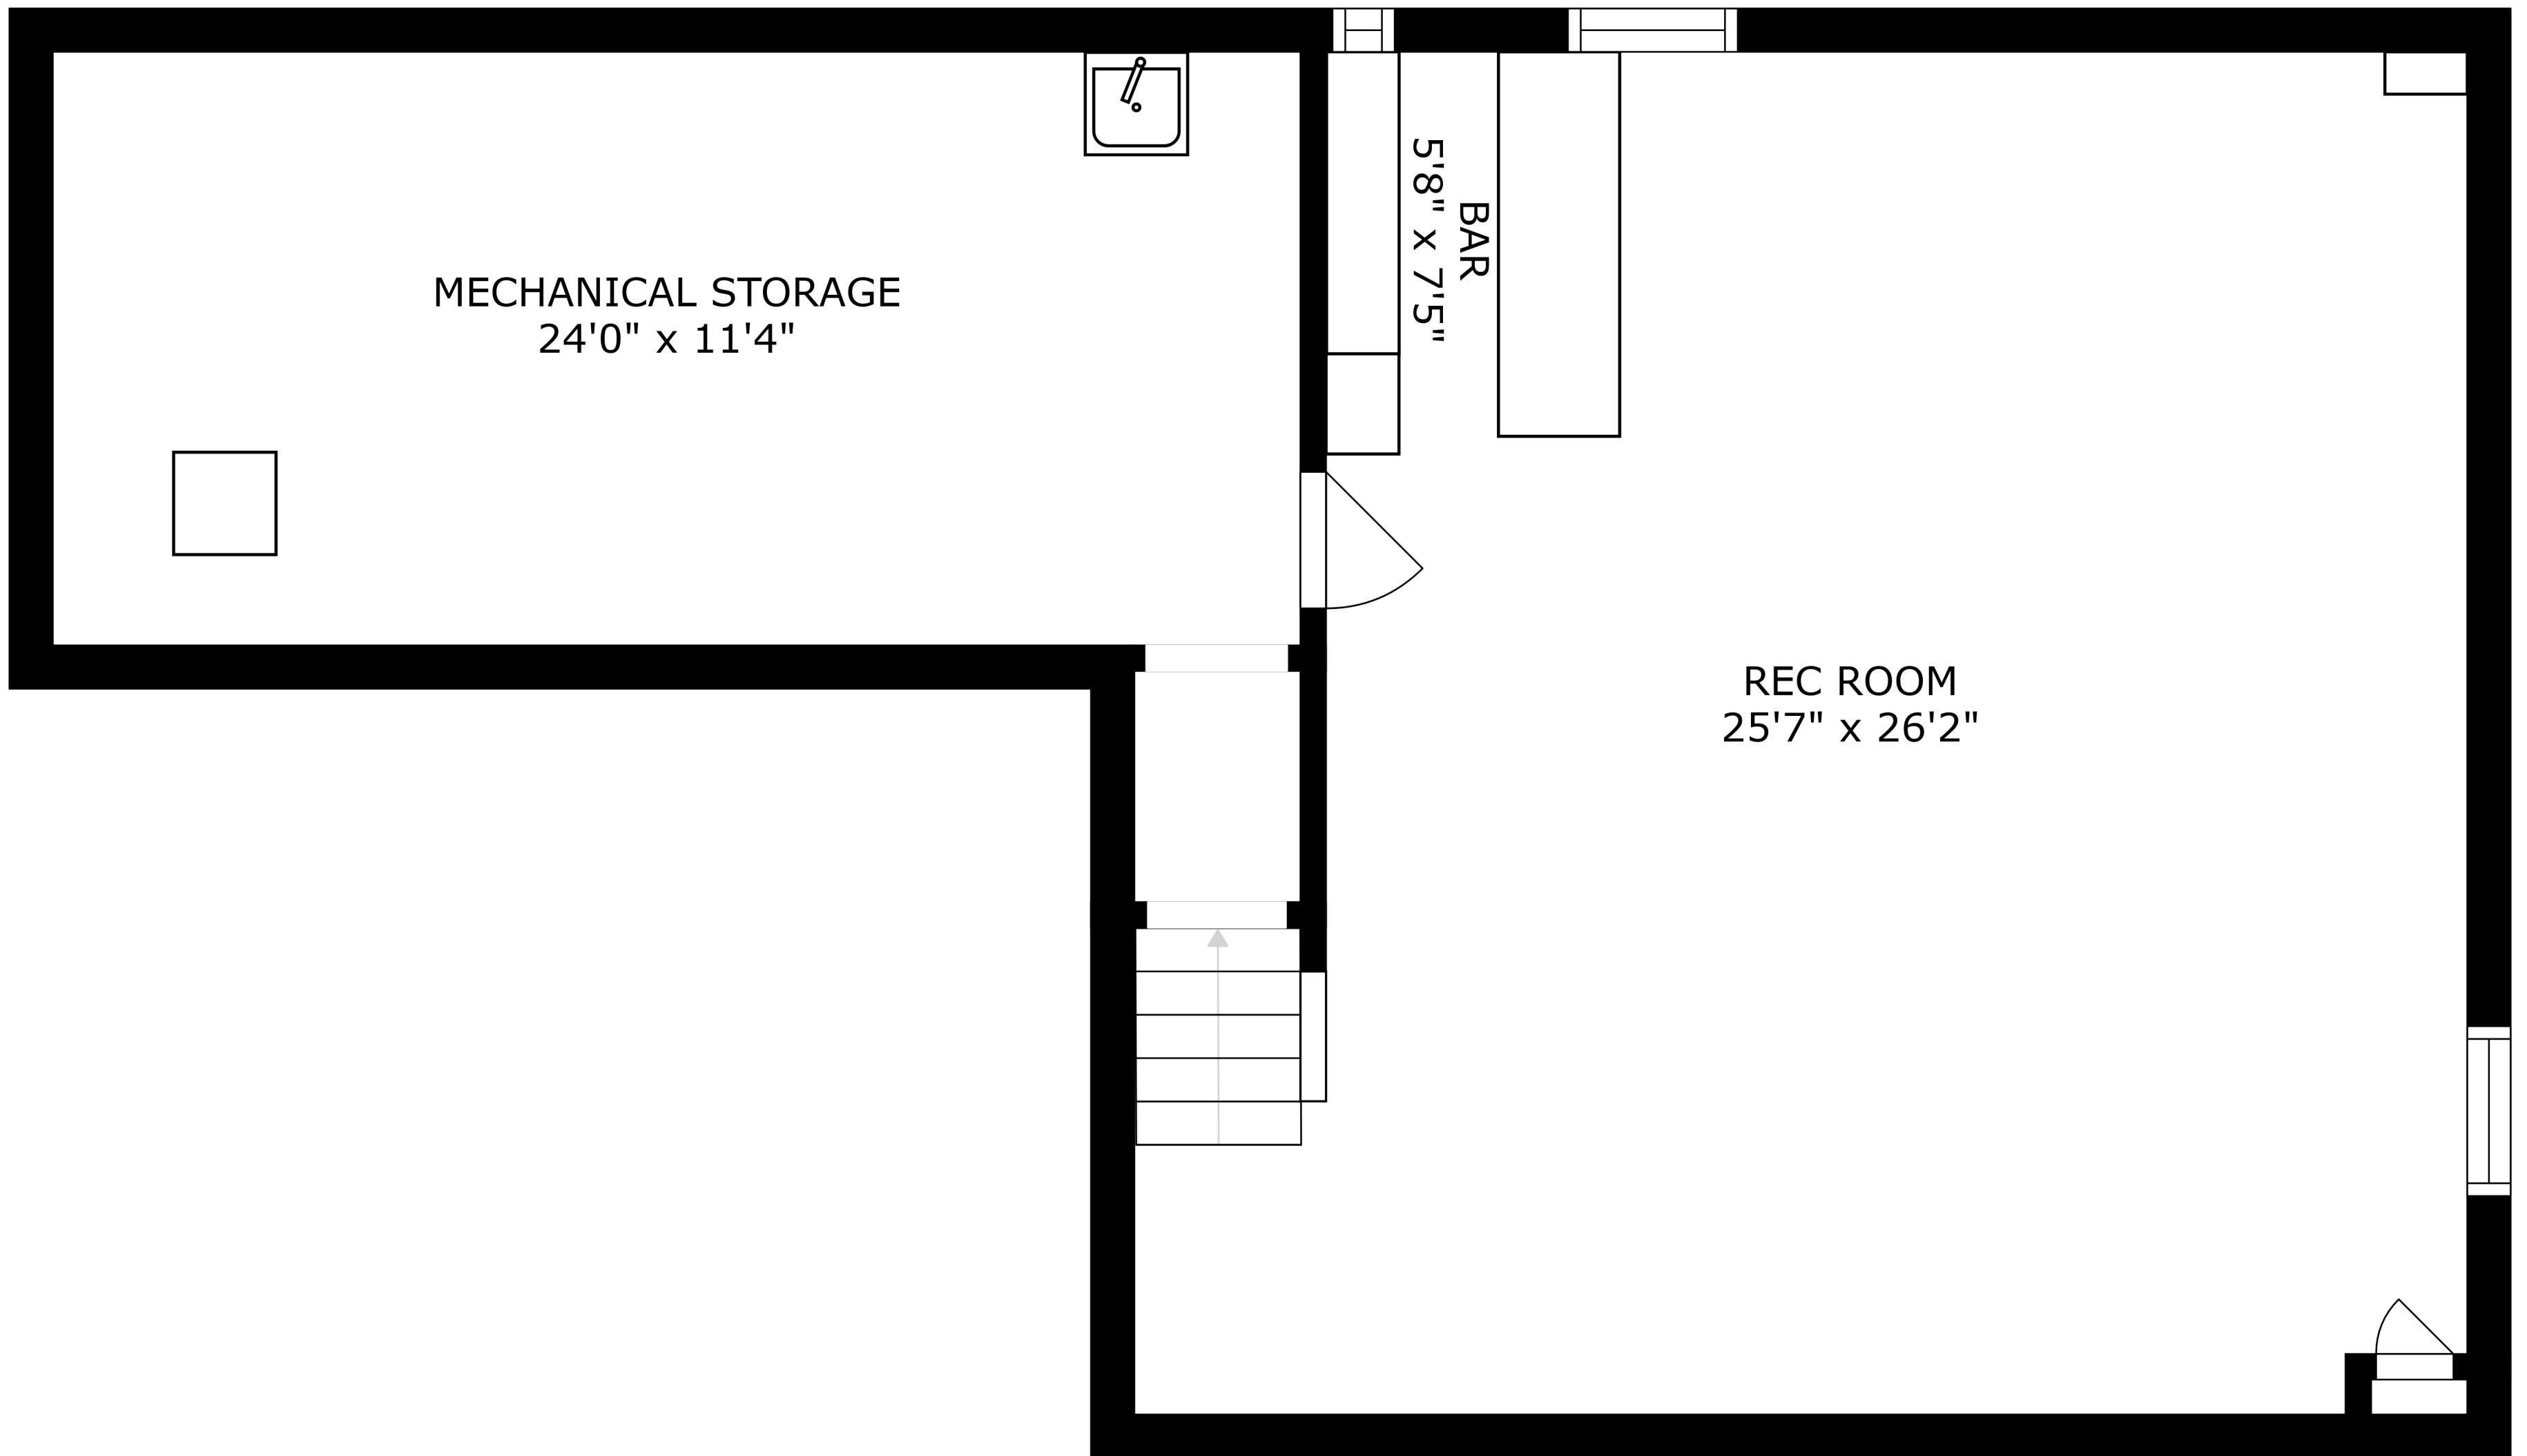

FLOOR 2

FLOOR 3

FLOOR 1

SIZES AND DIMENSIONS ARE APPROXIMATE, ACTUAL MAY VARY.

SIZES AND DIMENSIONS ARE APPROXIMATE, ACTUAL MAY VARY.

MECHANICAL STORAGE
24'0" x 11'4"

BAR
5'8" x 7'5"

REC ROOM
25'7" x 26'2"