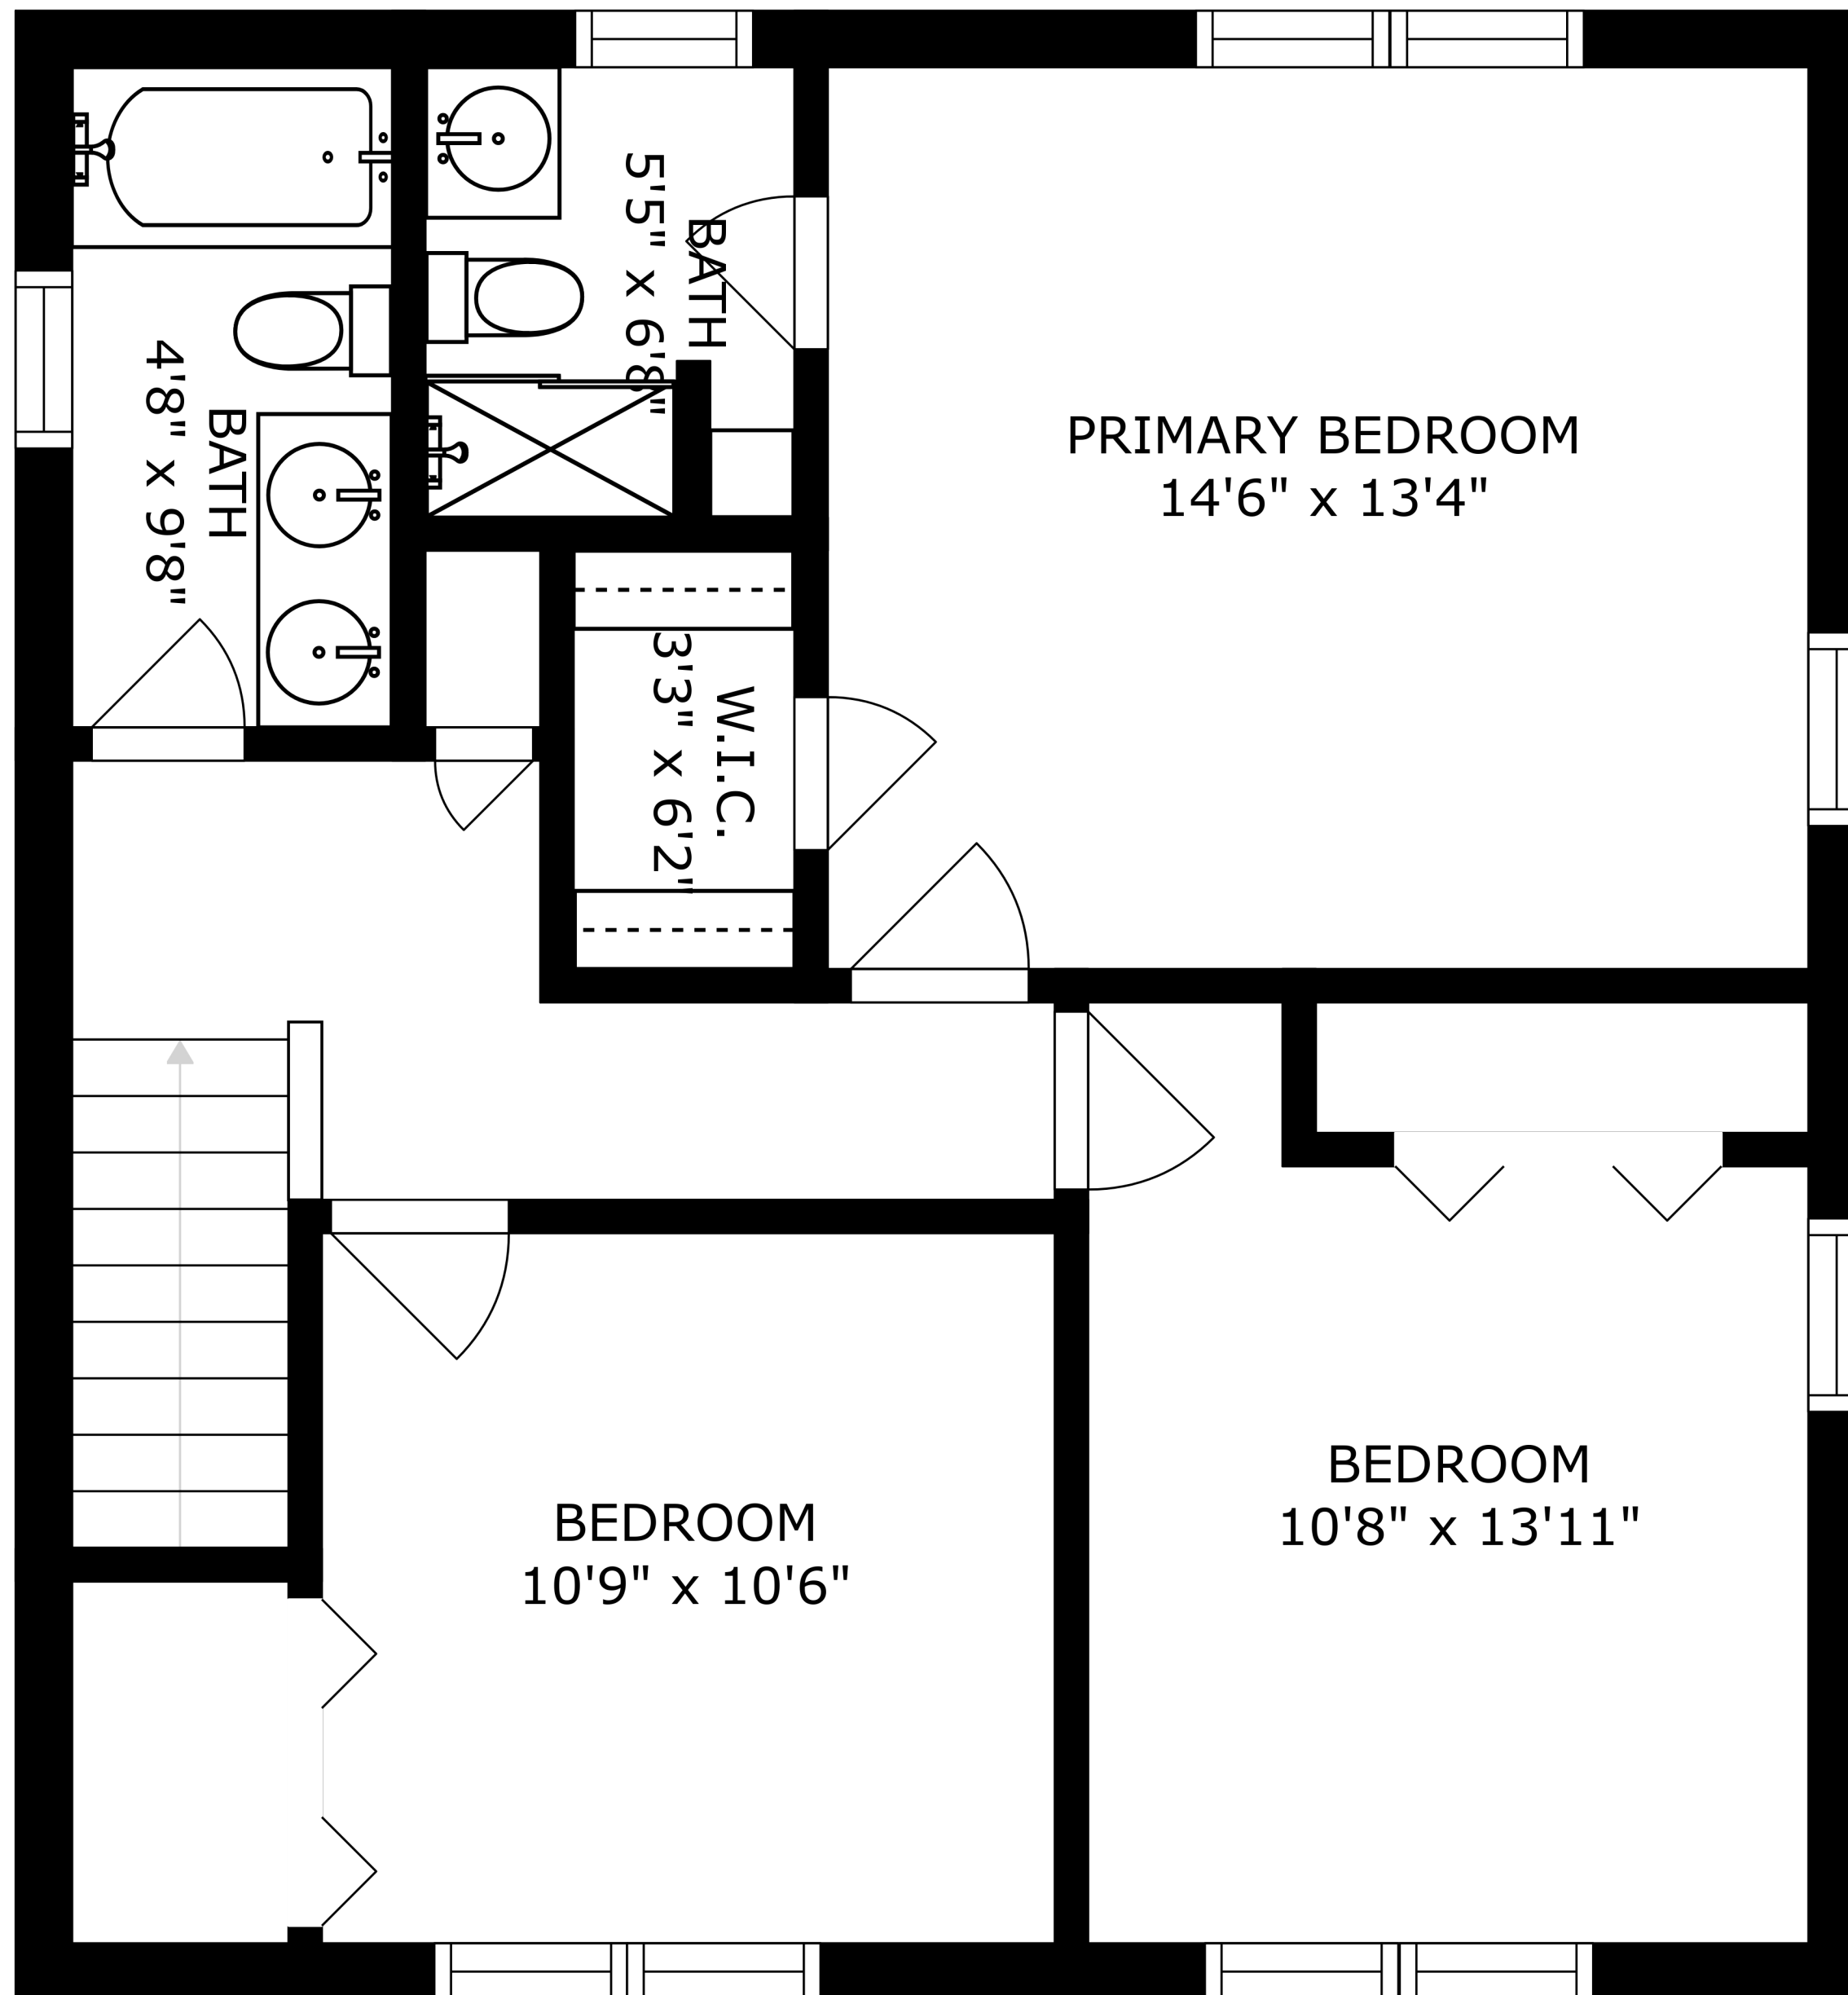

FLOOR 2

FLOOR 3

FLOOR 1

SIZES AND DIMENSIONS ARE APPROXIMATE, ACTUAL MAY VARY.

SIZES AND DIMENSIONS ARE APPROXIMATE, ACTUAL MAY VARY.

MECHANICAL STORAGE
24'0" x 11'4"

BAR
5'8" x 7'5"

REC ROOM
25'7" x 26'2"