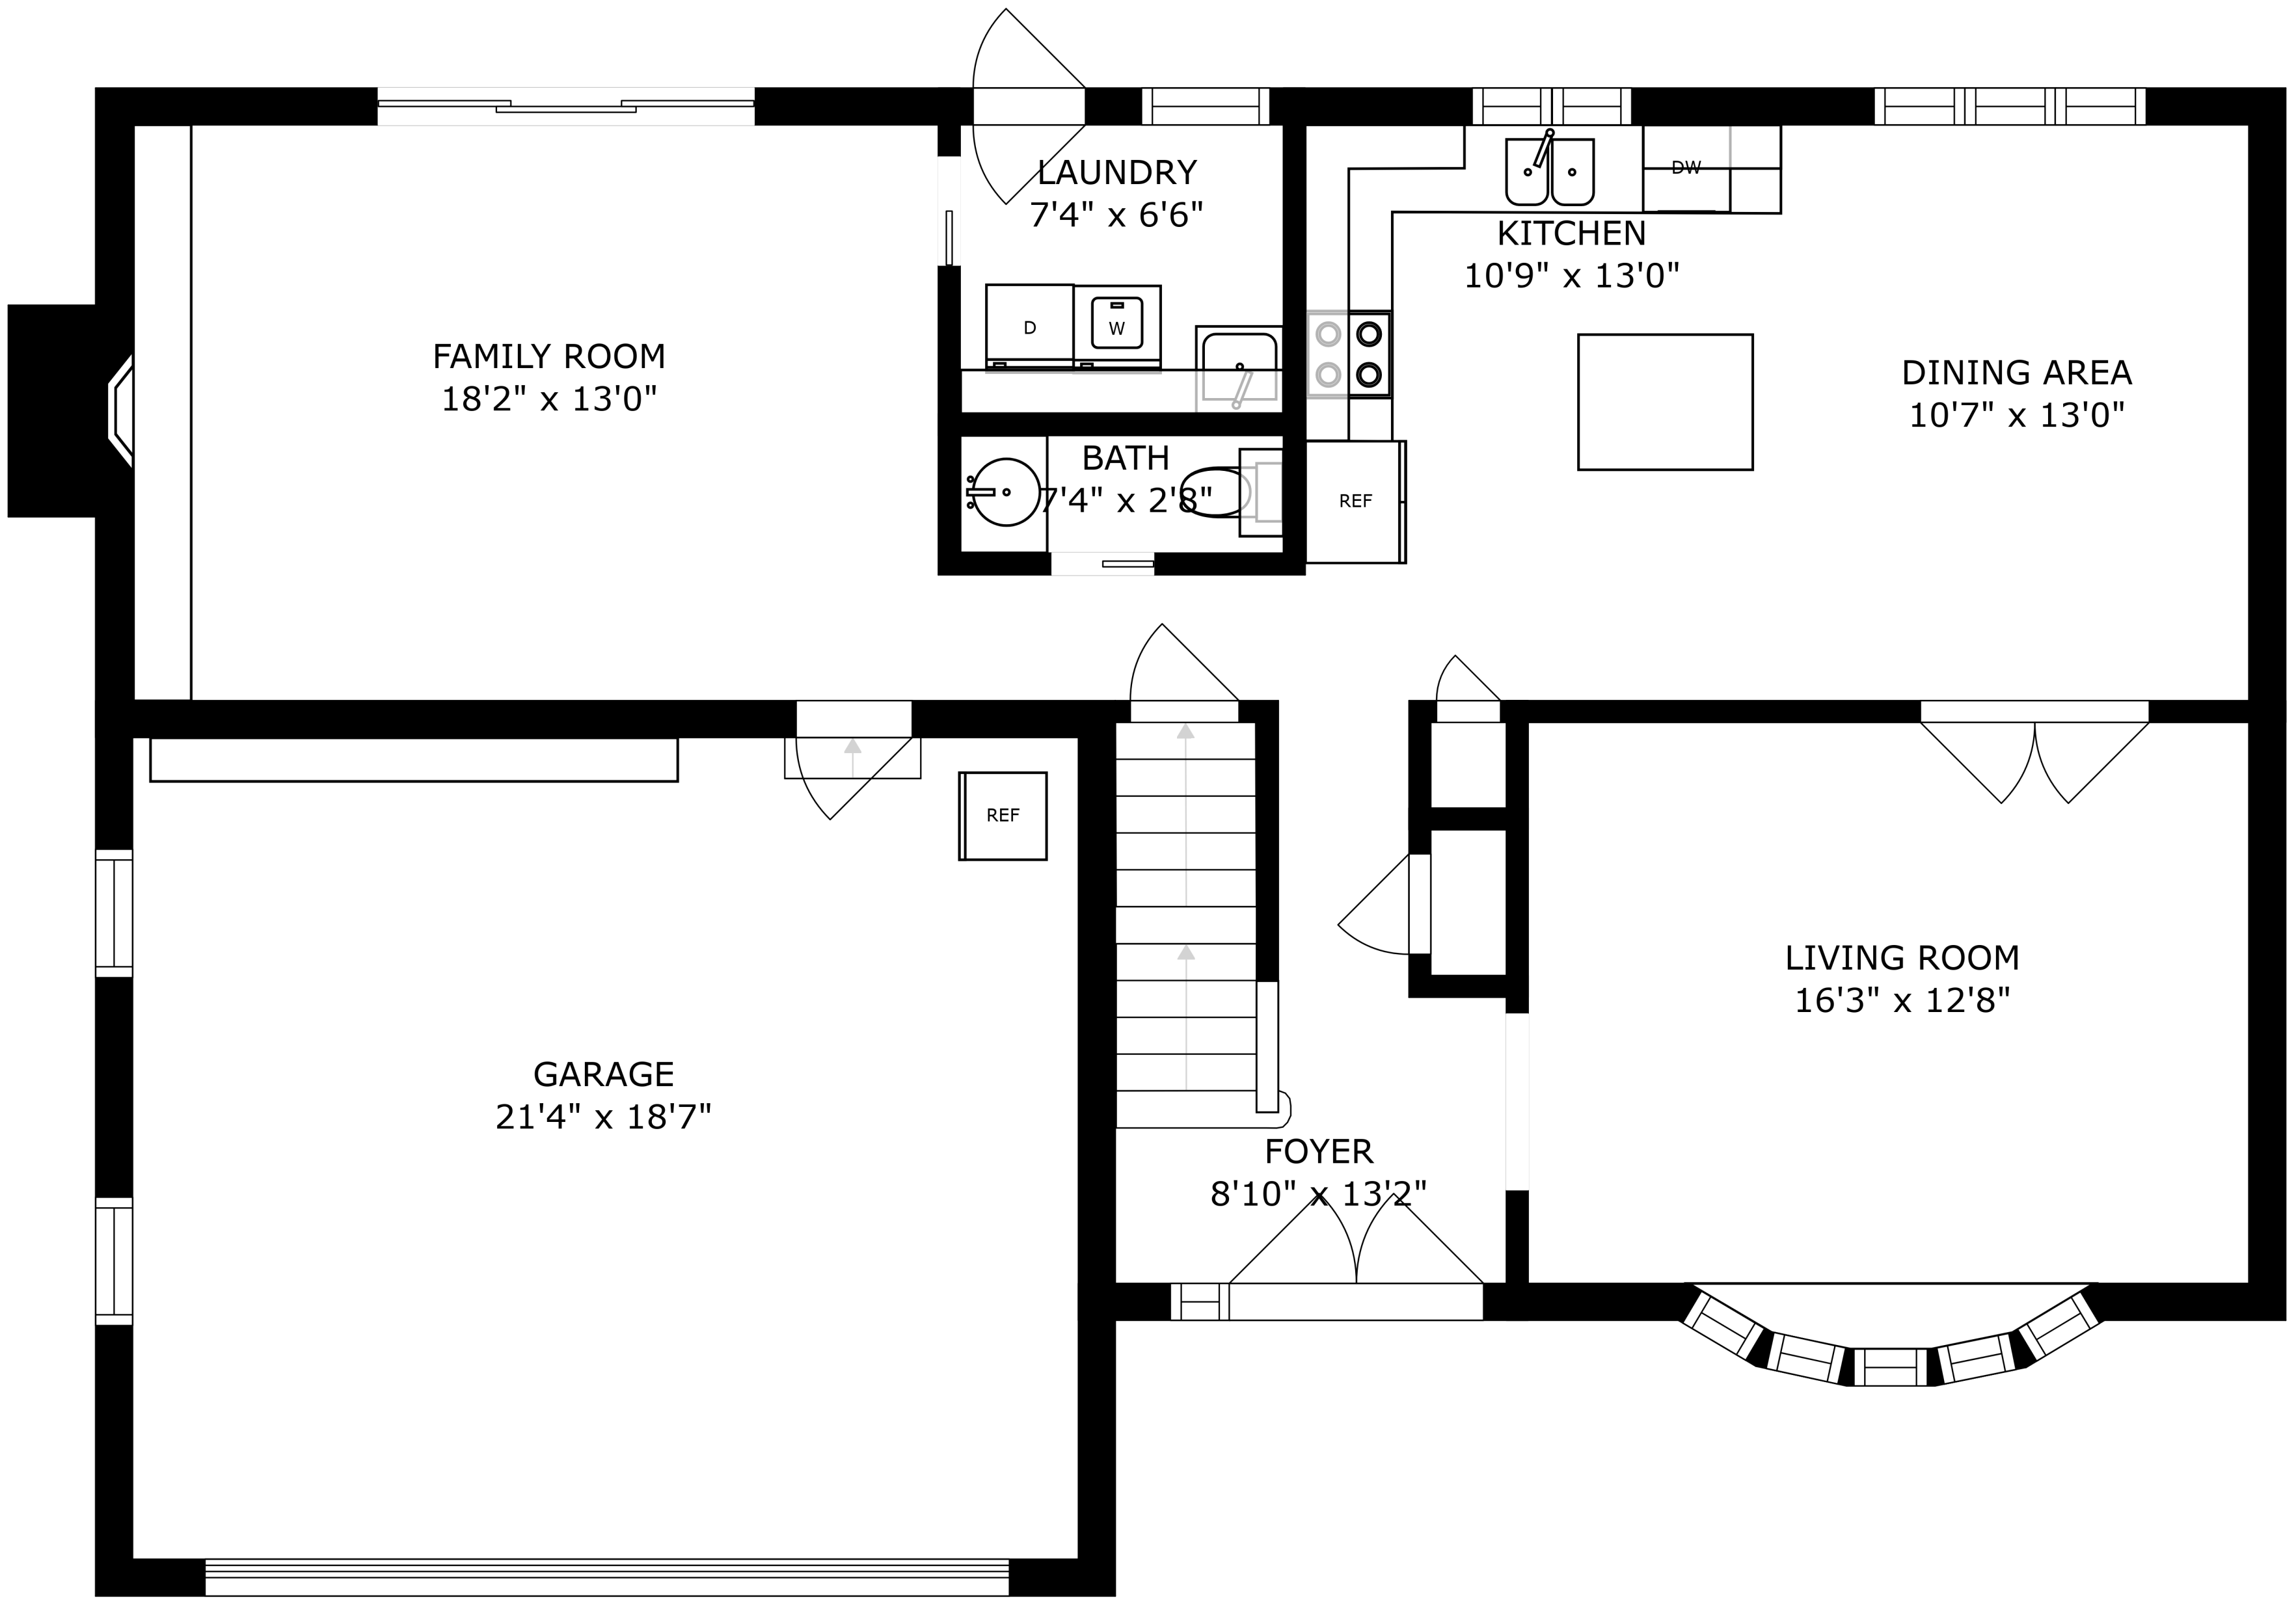

FLOOR 2

FLOOR 3

FLOOR 1

SIZES AND DIMENSIONS ARE APPROXIMATE, ACTUAL MAY VARY.

SIZES AND DIMENSIONS ARE APPROXIMATE, ACTUAL MAY VARY.

MECHANICAL STORAGE
24'0" x 11'4"

BAR
5'8" x 7'5"

REC ROOM
25'7" x 26'2"