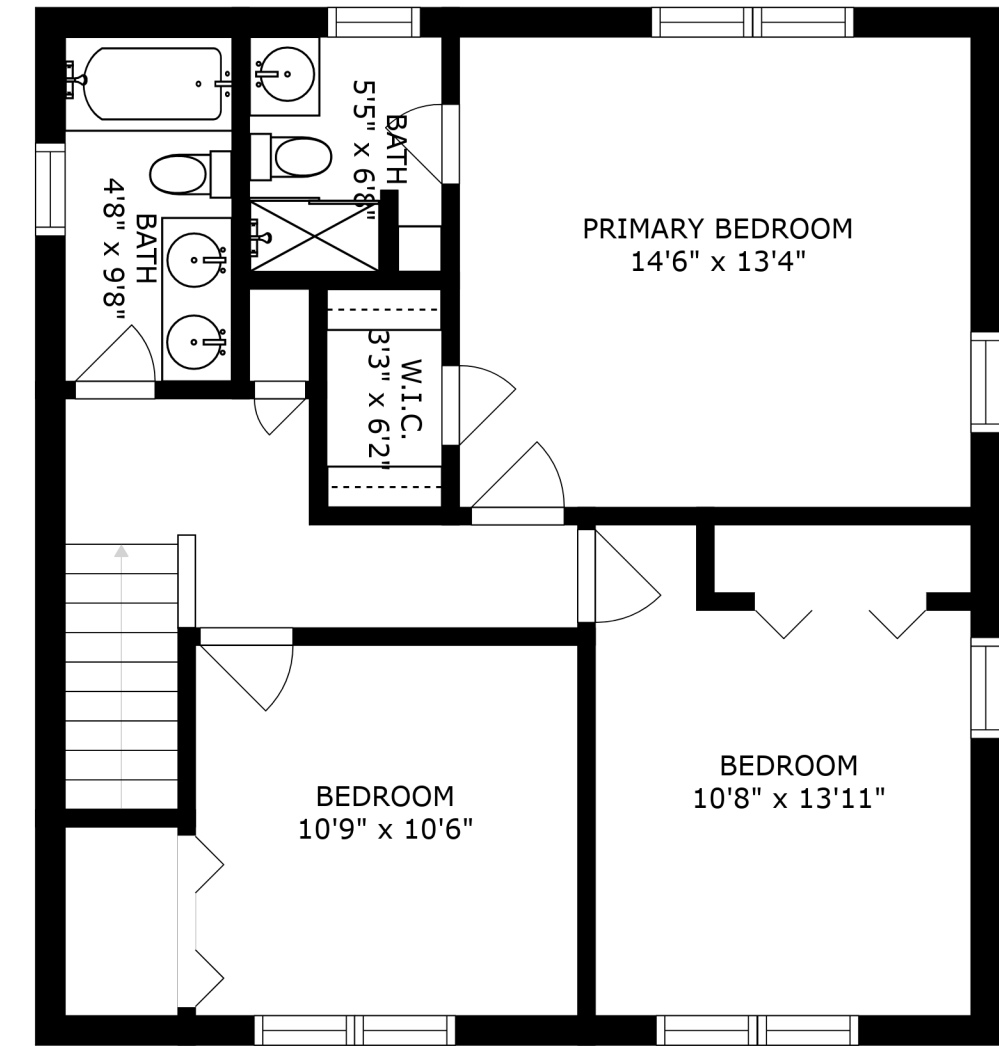

FLOOR 2

FLOOR 3

FLOOR 1

SIZES AND DIMENSIONS ARE APPROXIMATE, ACTUAL MAY VARY.

SIZES AND DIMENSIONS ARE APPROXIMATE, ACTUAL MAY VARY.

MECHANICAL STORAGE
24'0" x 11'4"

BAR
5'8" x 7'5"

REC ROOM
25'7" x 26'2"