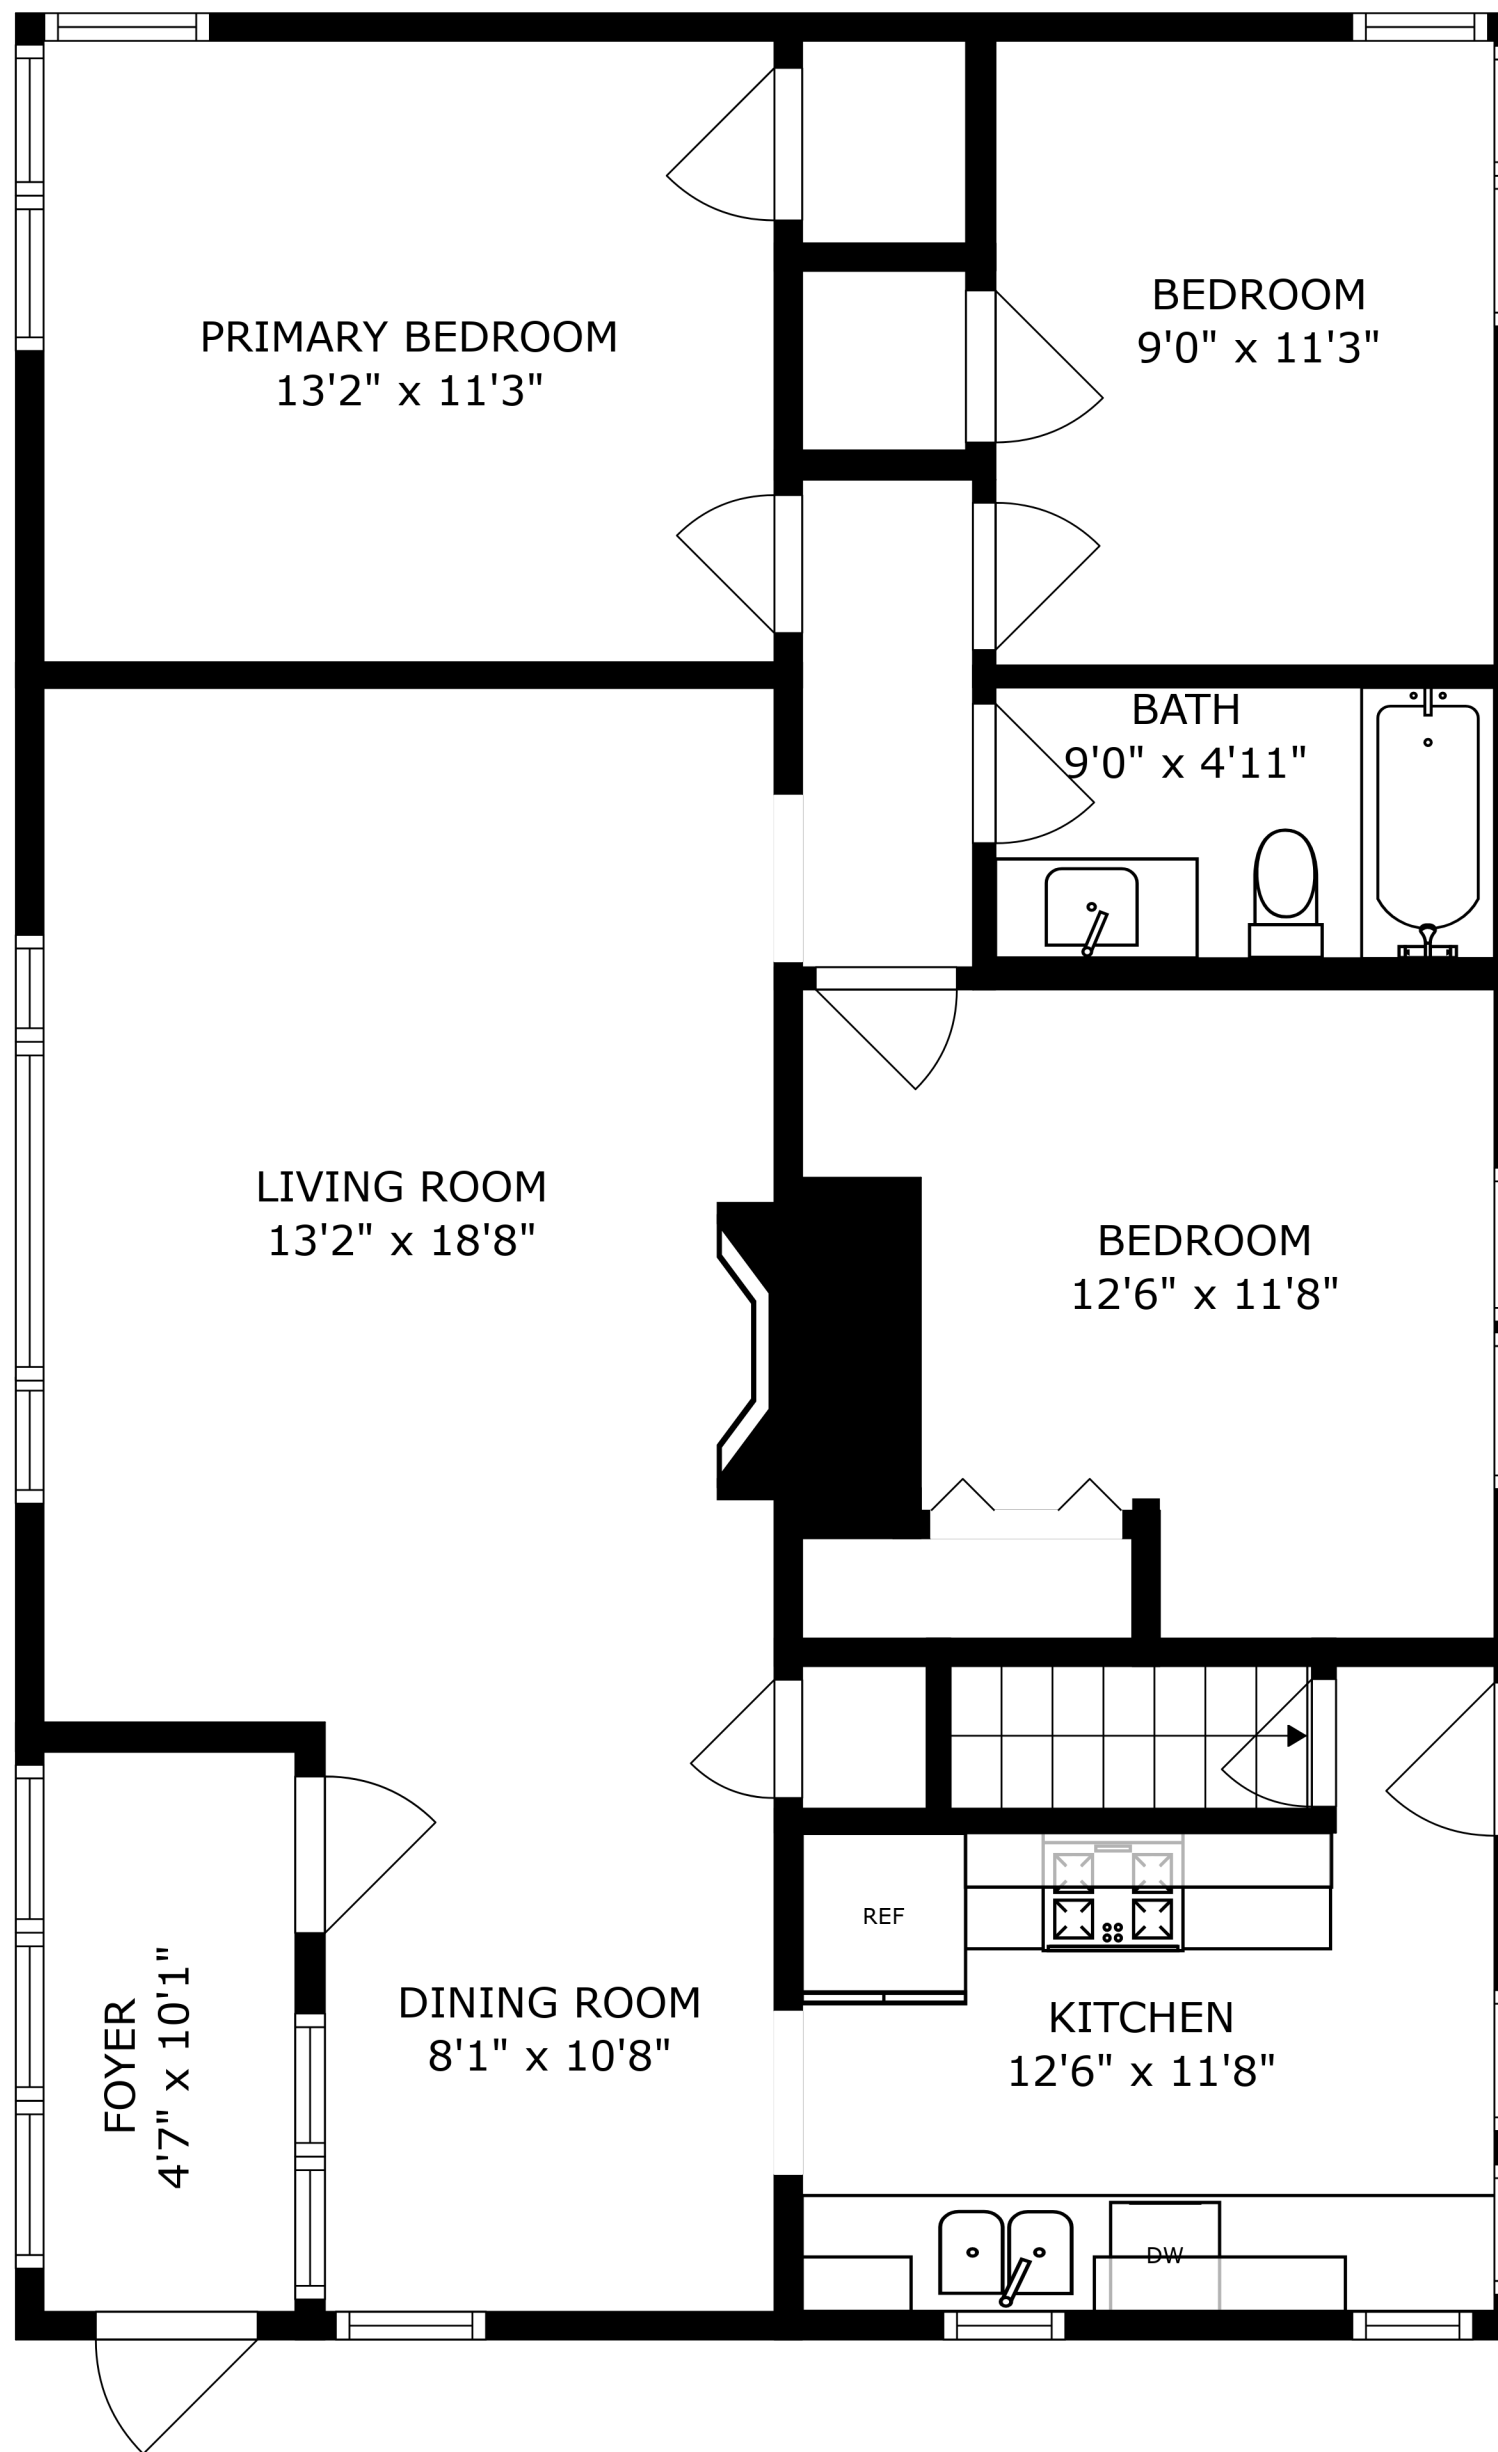

FLOOR 1

FLOOR 2

SIZES AND DIMENSIONS ARE APPROXIMATE, ACTUAL MAY VARY.

RECREATION ROOM
12'1" x 28'2"

UTILITY
12'6" x 28'2"