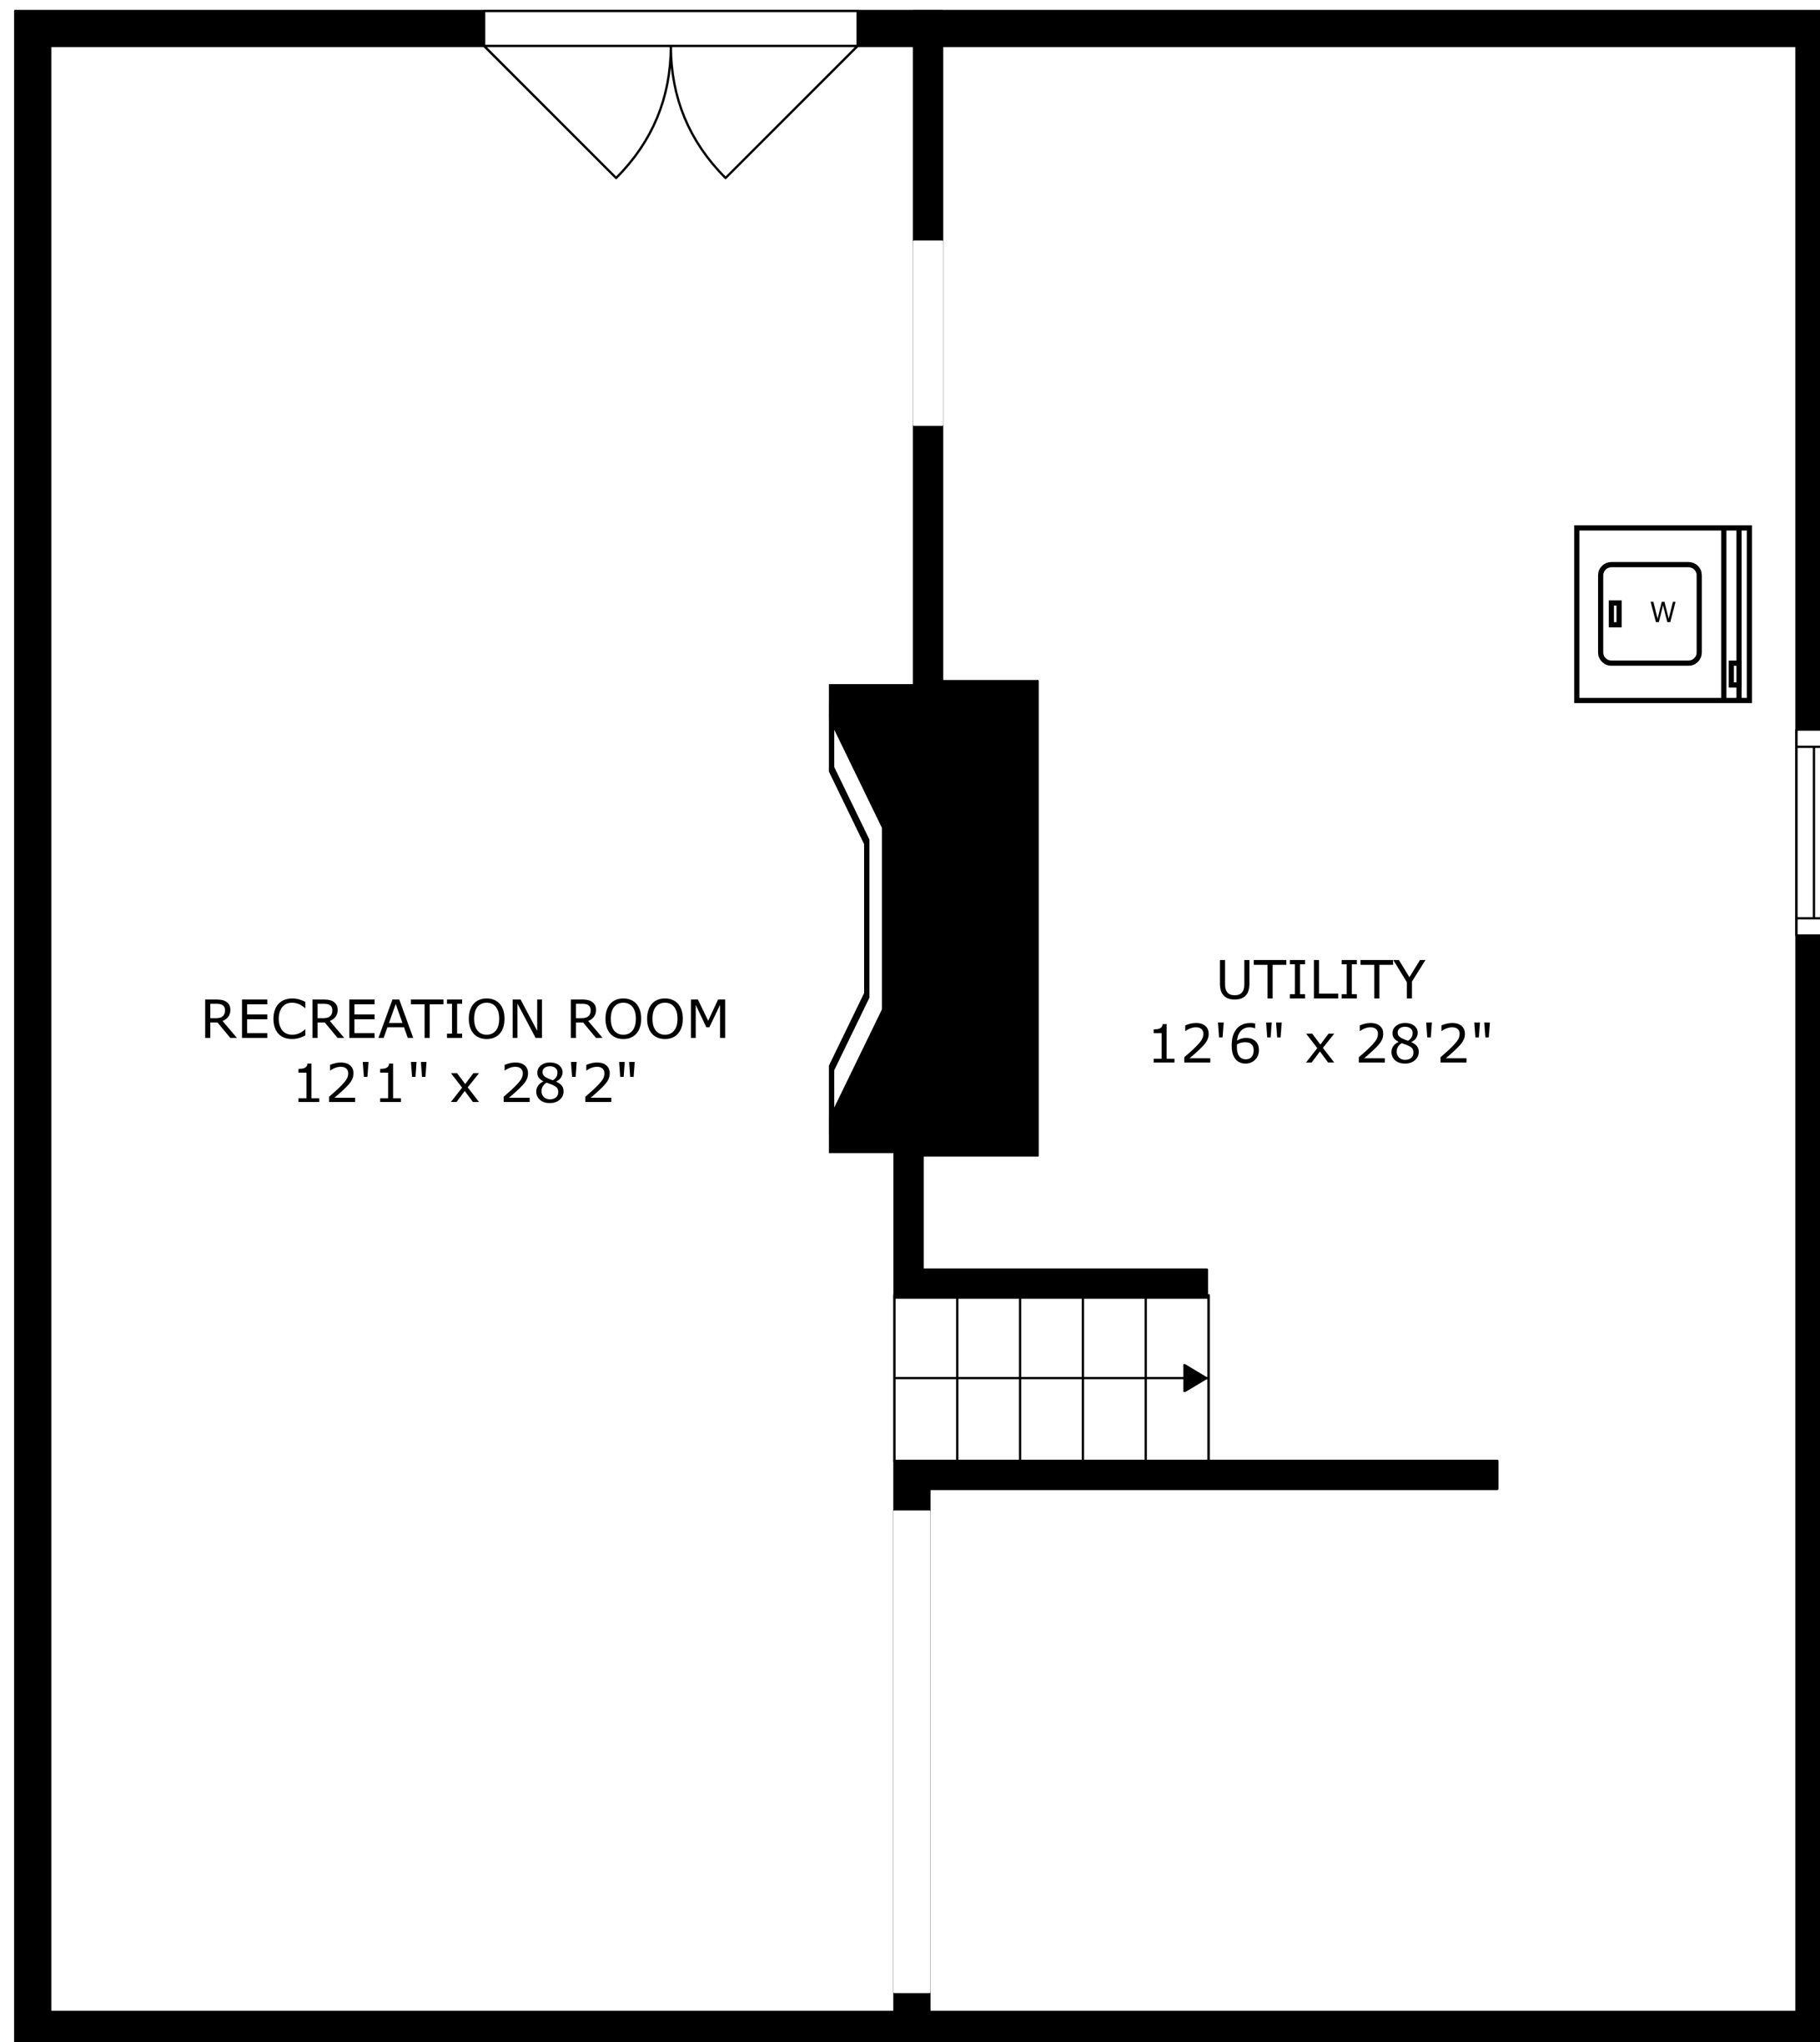

FLOOR 1

FLOOR 2

SIZES AND DIMENSIONS ARE APPROXIMATE, ACTUAL MAY VARY.

RECREATION ROOM
12'1" x 28'2"

UTILITY
12'6" x 28'2"