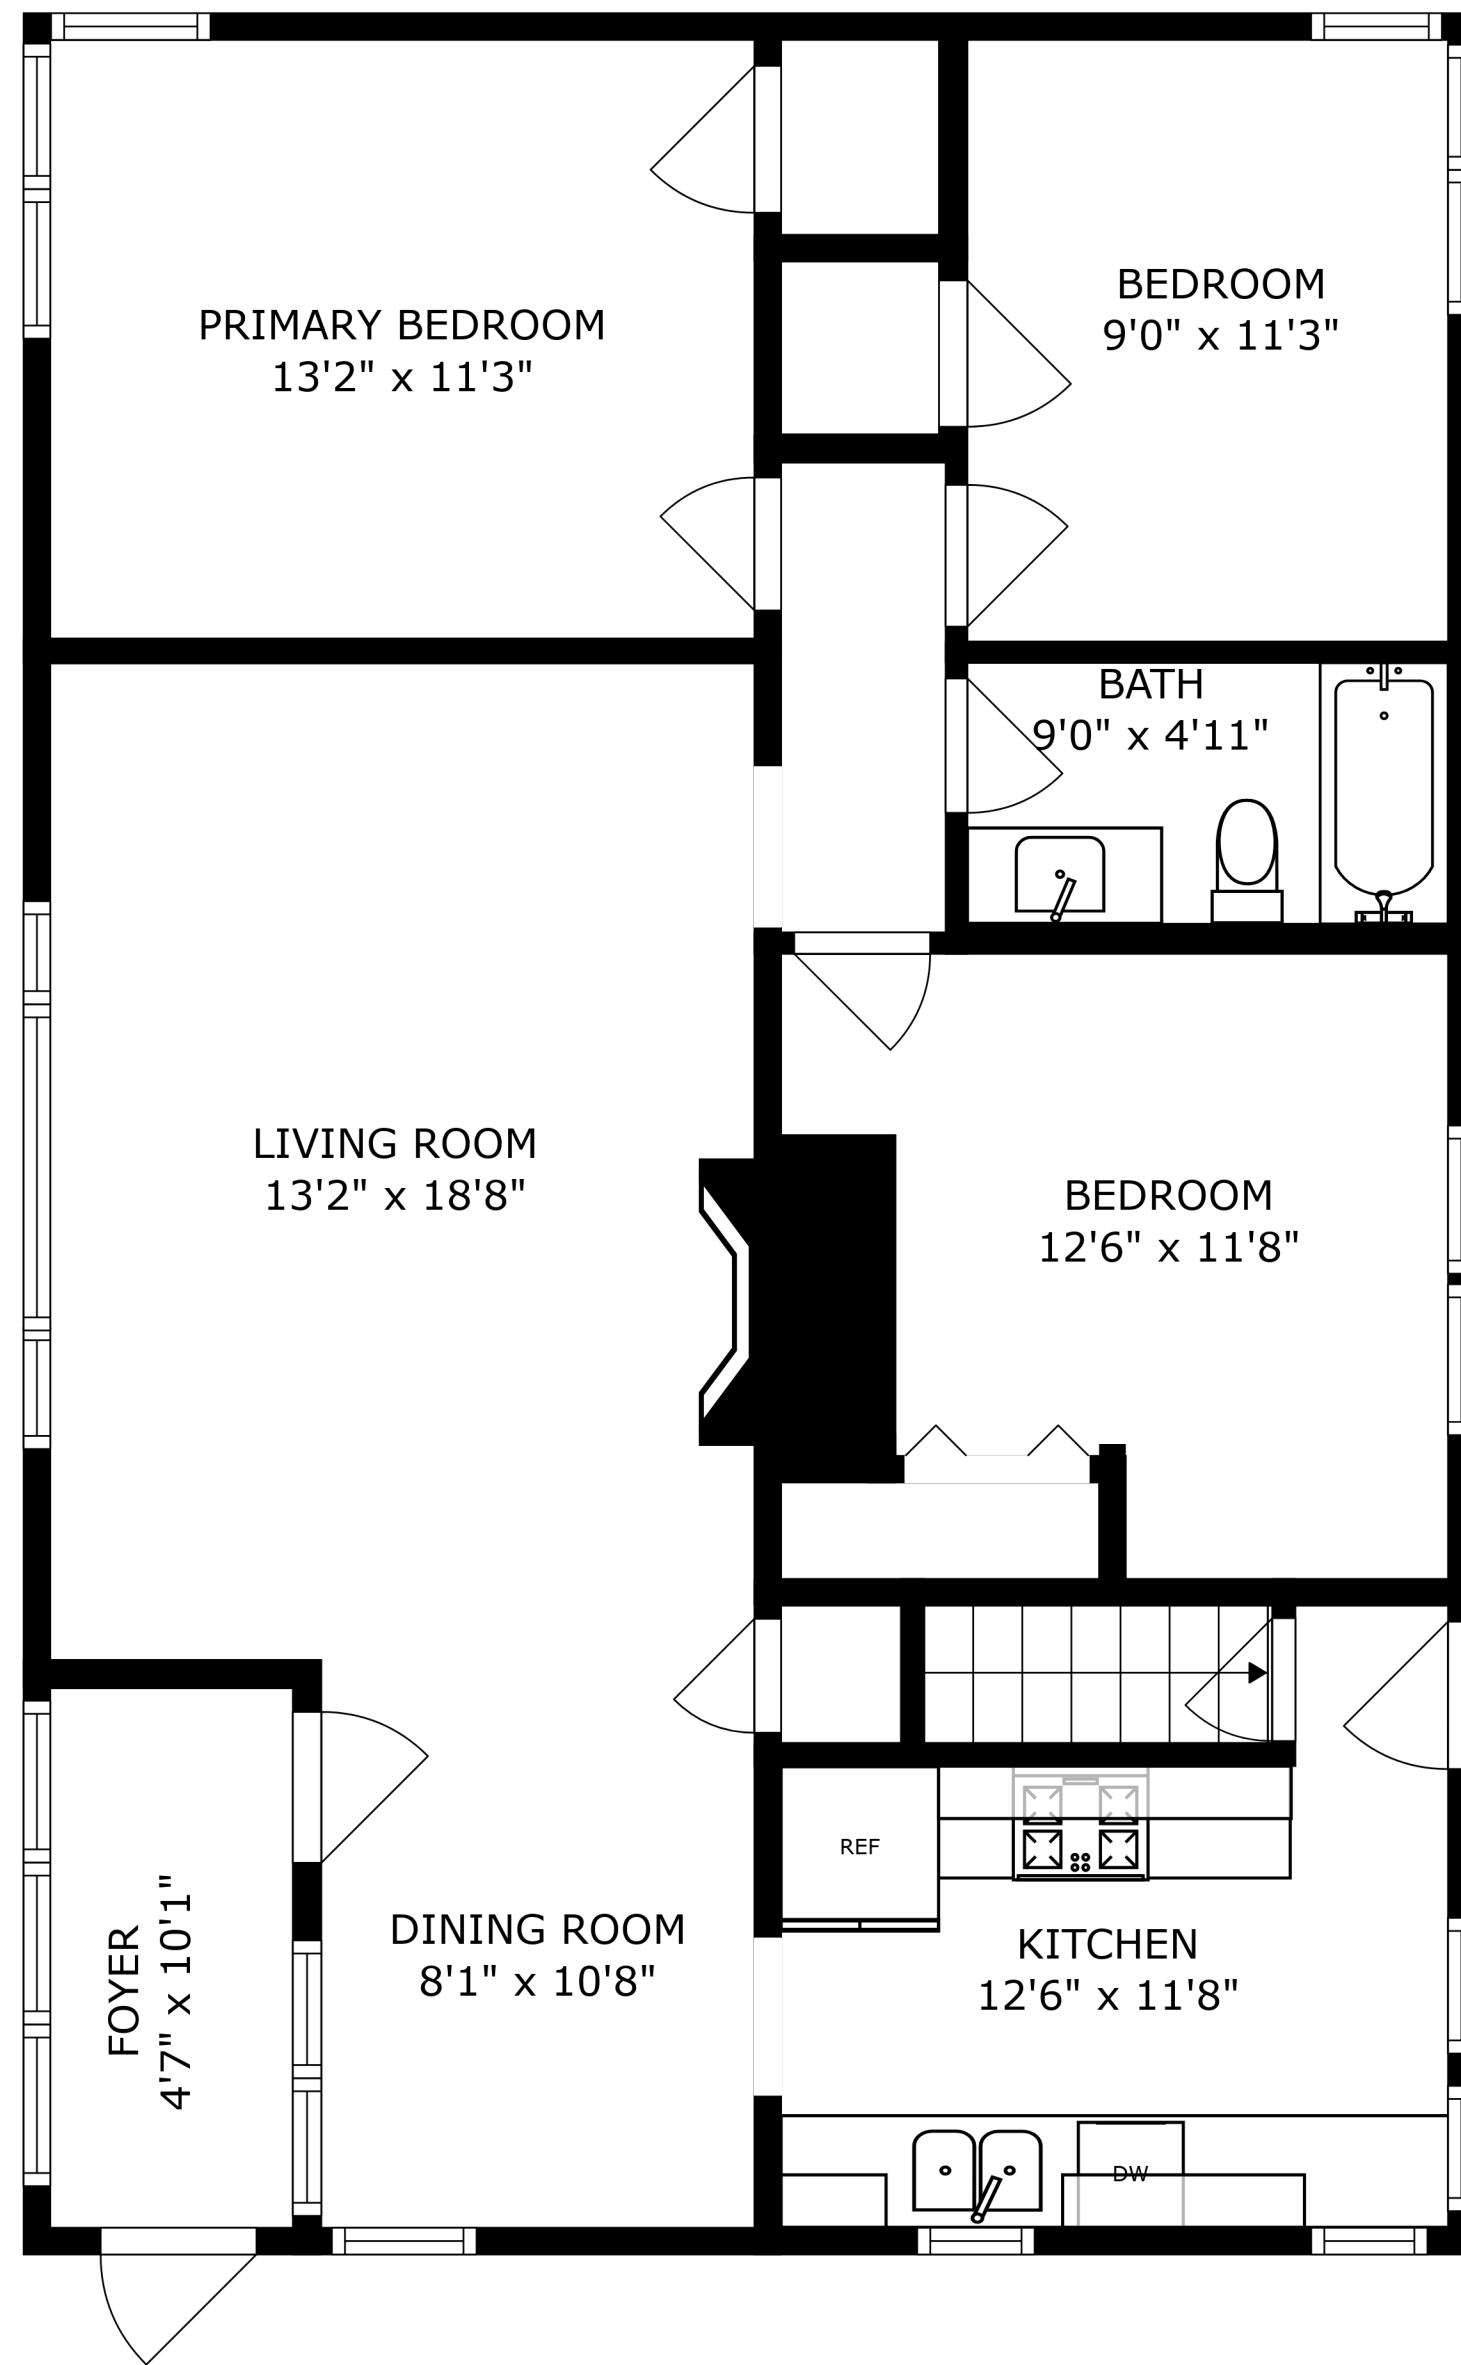

FLOOR 1

FLOOR 2

SIZES AND DIMENSIONS ARE APPROXIMATE, ACTUAL MAY VARY.

RECREATION ROOM
12'1" x 28'2"

UTILITY
12'6" x 28'2"