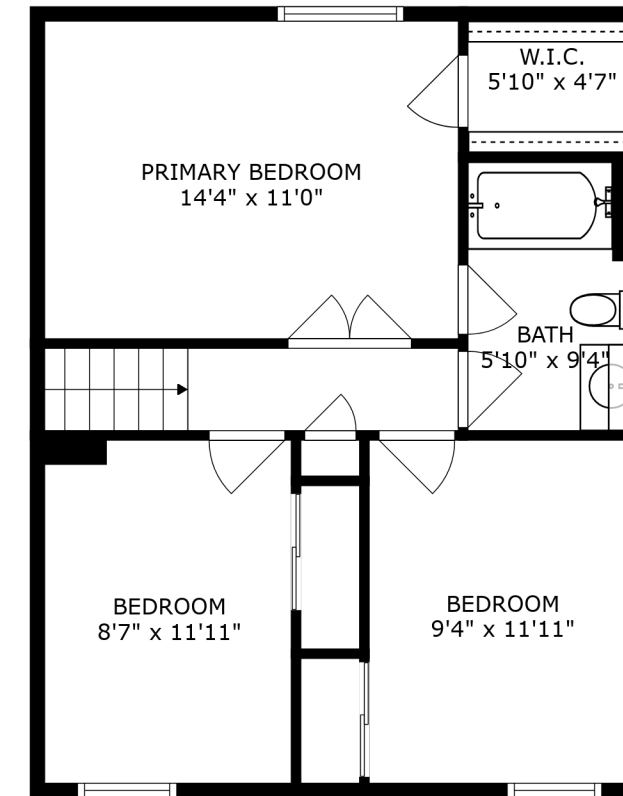

PATIO
24'4" x 16'3"

SIZES AND DIMENSIONS ARE APPROXIMATE, ACTUAL MAY VARY.

SIZES AND DIMENSIONS ARE APPROXIMATE, ACTUAL MAY VARY.

PATIO
24'4" x 16'3"

SIZES AND DIMENSIONS ARE APPROXIMATE, ACTUAL MAY VARY.

SIZES AND DIMENSIONS ARE APPROXIMATE, ACTUAL MAY VARY.