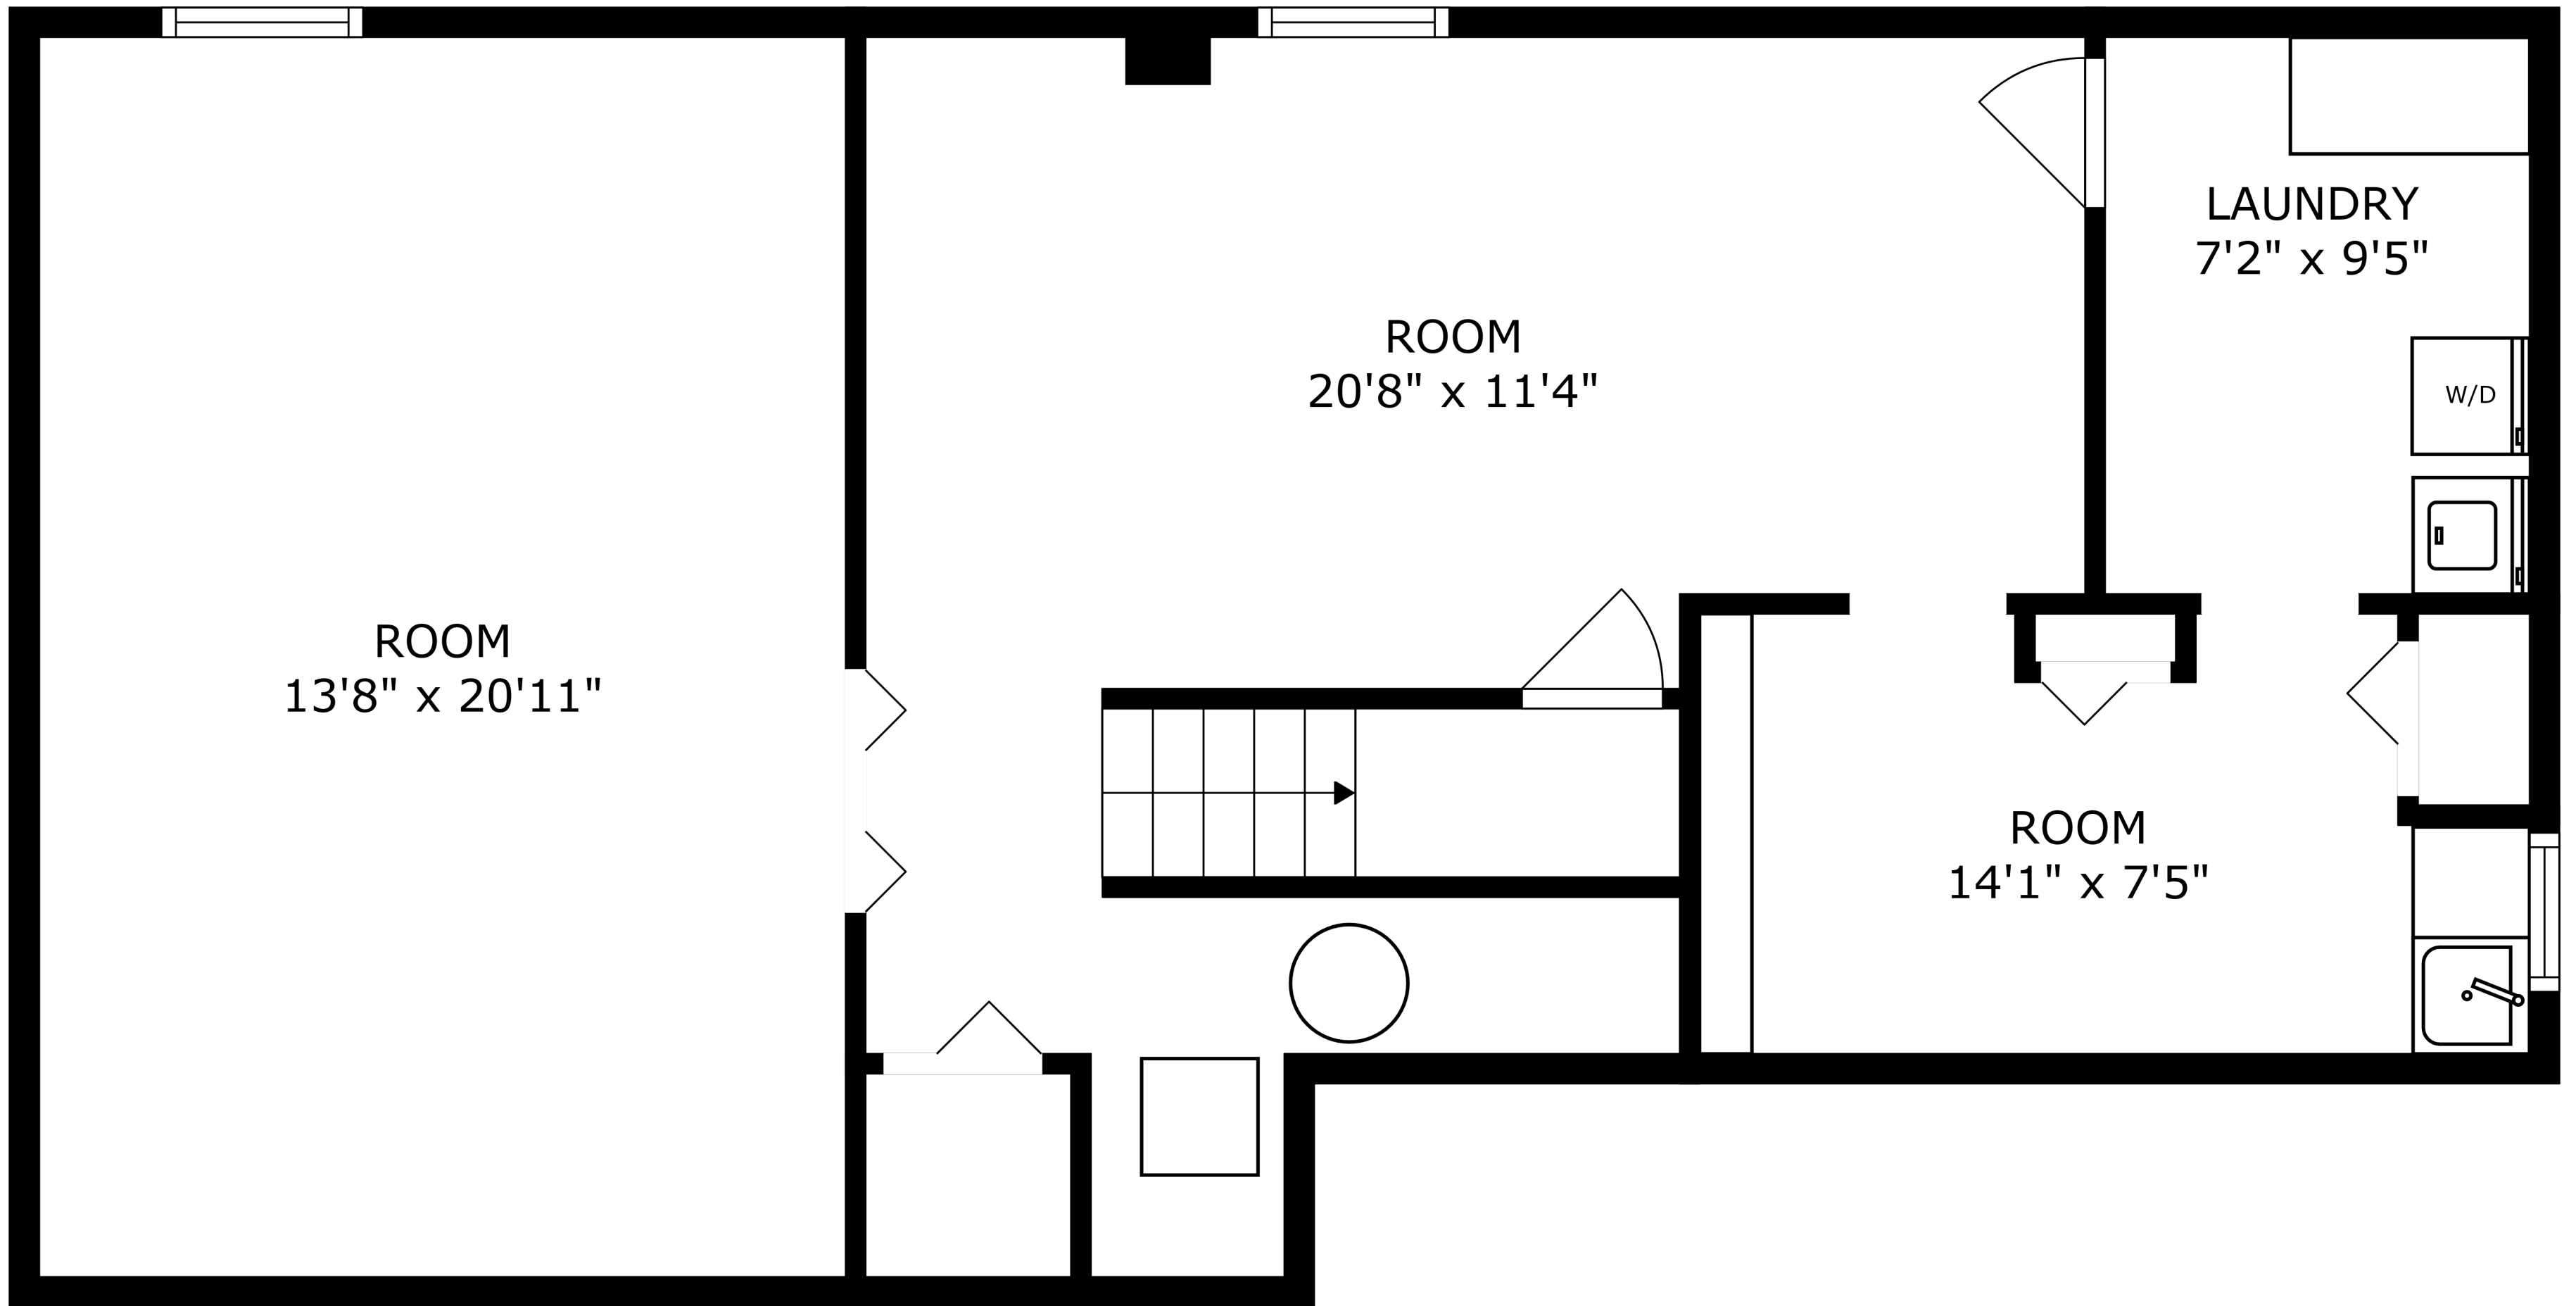

PATIO
24'4" x 16'3"

SIZES AND DIMENSIONS ARE APPROXIMATE, ACTUAL MAY VARY.

SIZES AND DIMENSIONS ARE APPROXIMATE, ACTUAL MAY VARY.

PATIO
24'4" x 16'3"

SIZES AND DIMENSIONS ARE APPROXIMATE, ACTUAL MAY VARY.

SIZES AND DIMENSIONS ARE APPROXIMATE, ACTUAL MAY VARY.