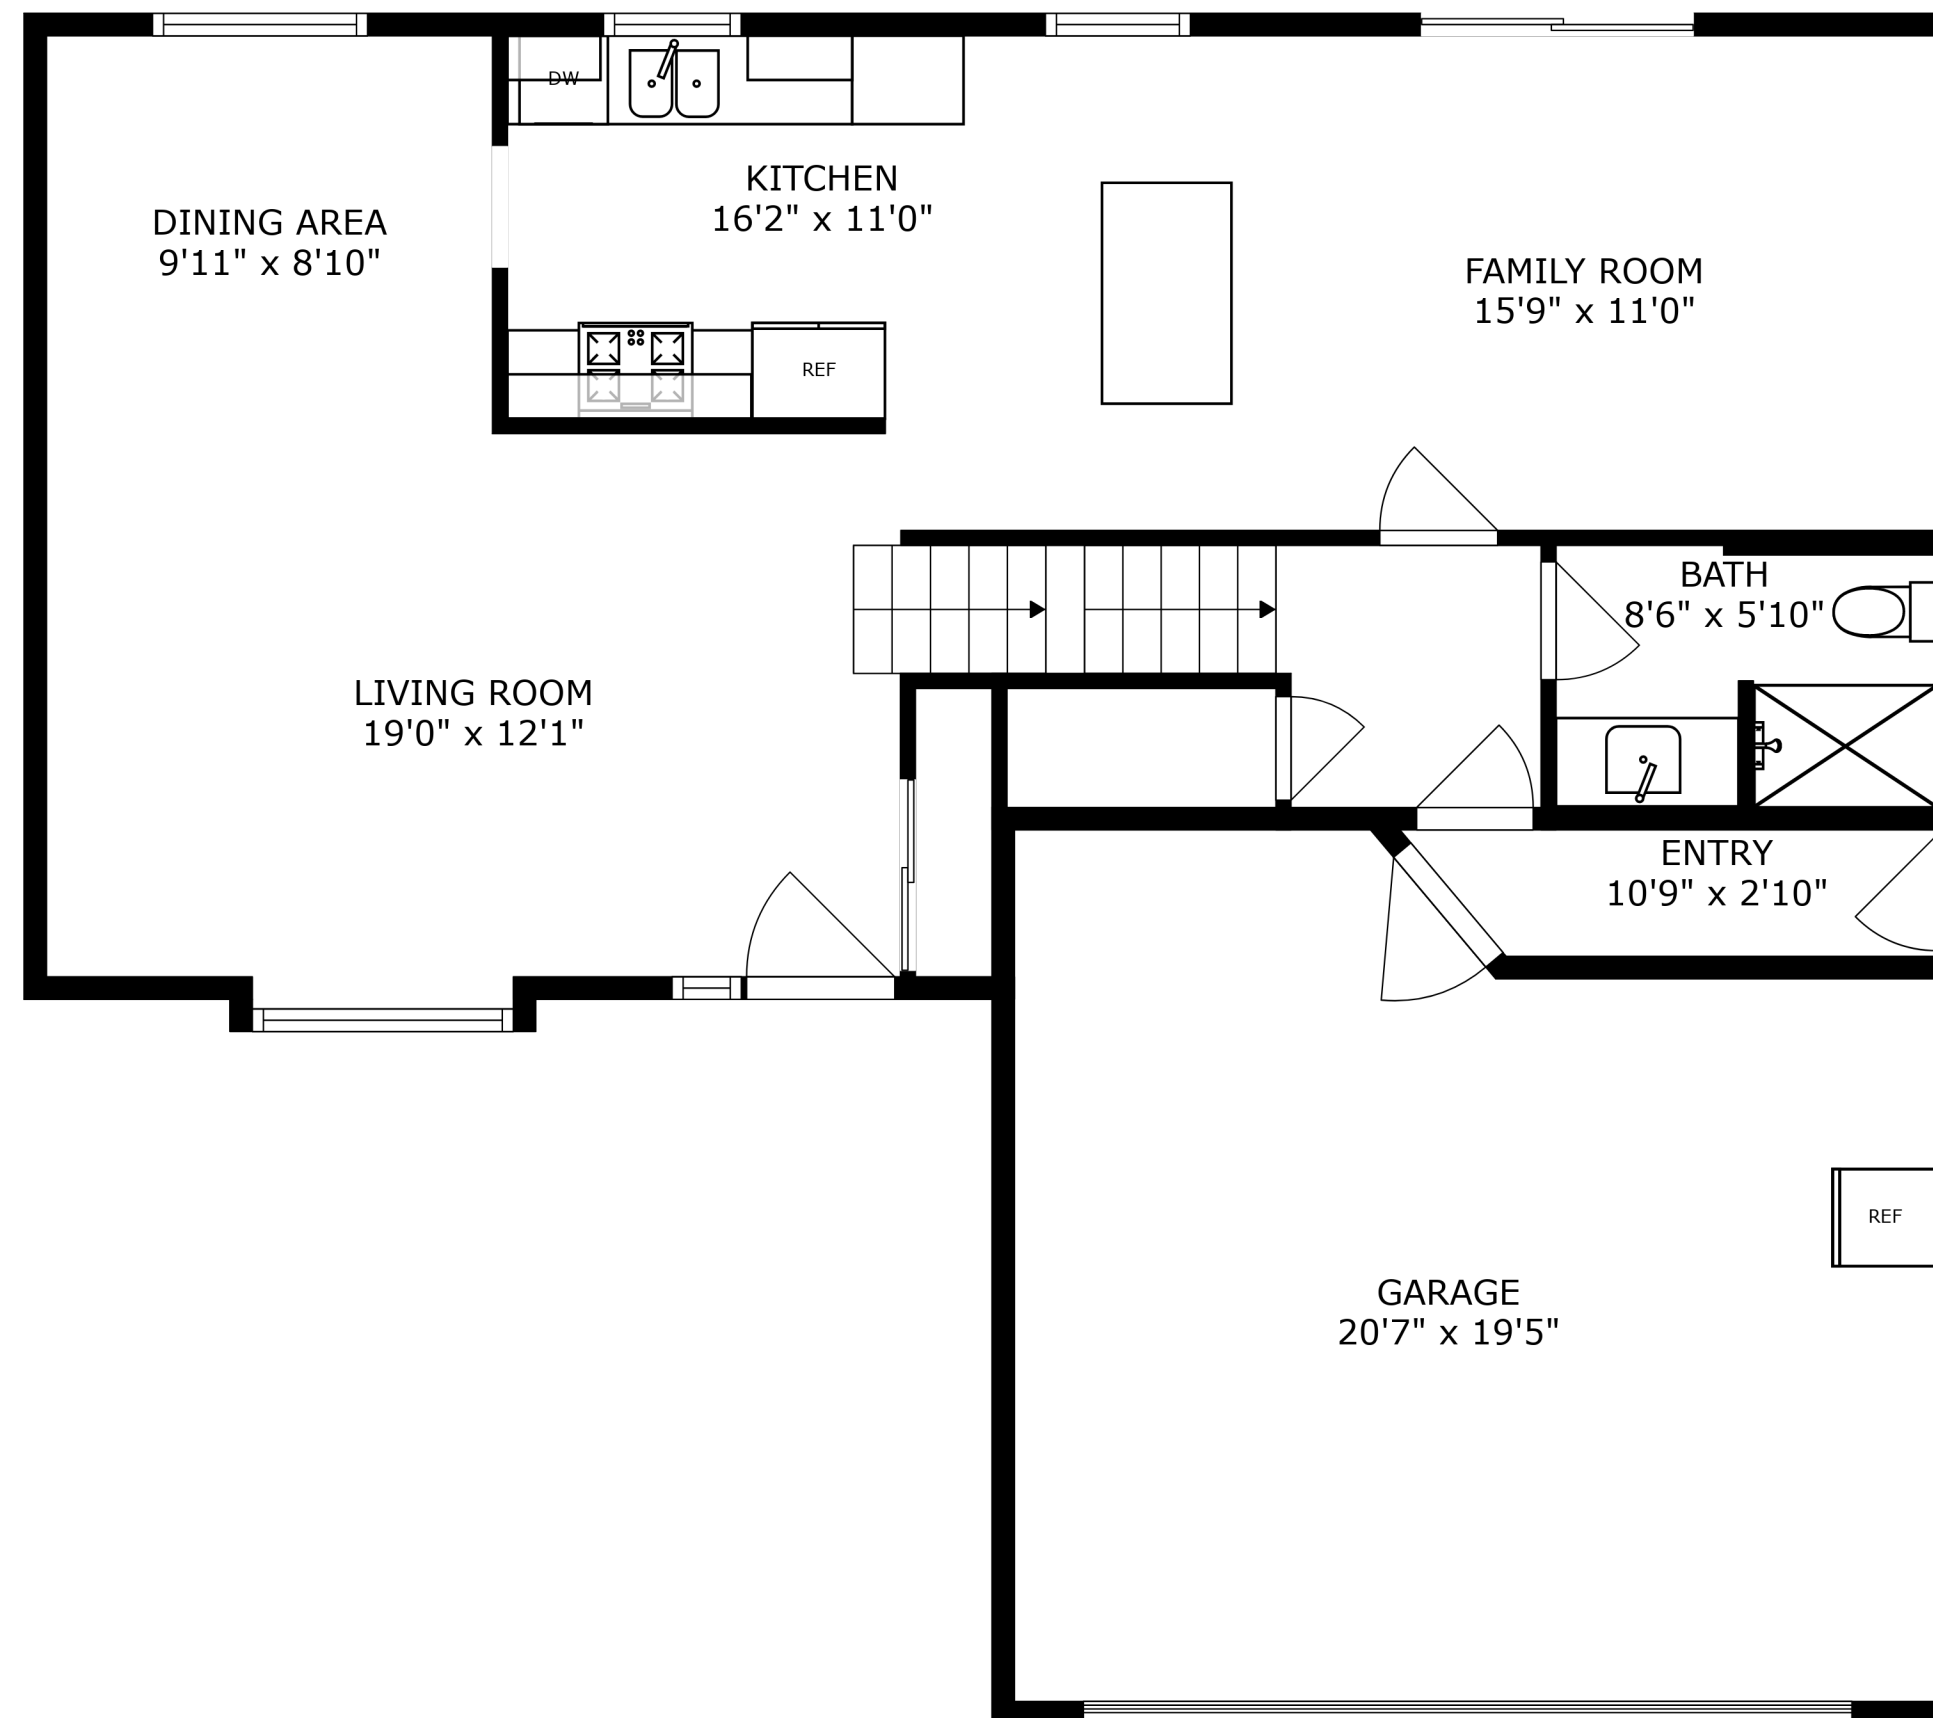

PATIO
24'4" x 16'3"

SIZES AND DIMENSIONS ARE APPROXIMATE, ACTUAL MAY VARY.

SIZES AND DIMENSIONS ARE APPROXIMATE, ACTUAL MAY VARY.

PATIO
24'4" x 16'3"

SIZES AND DIMENSIONS ARE APPROXIMATE, ACTUAL MAY VARY.

SIZES AND DIMENSIONS ARE APPROXIMATE, ACTUAL MAY VARY.