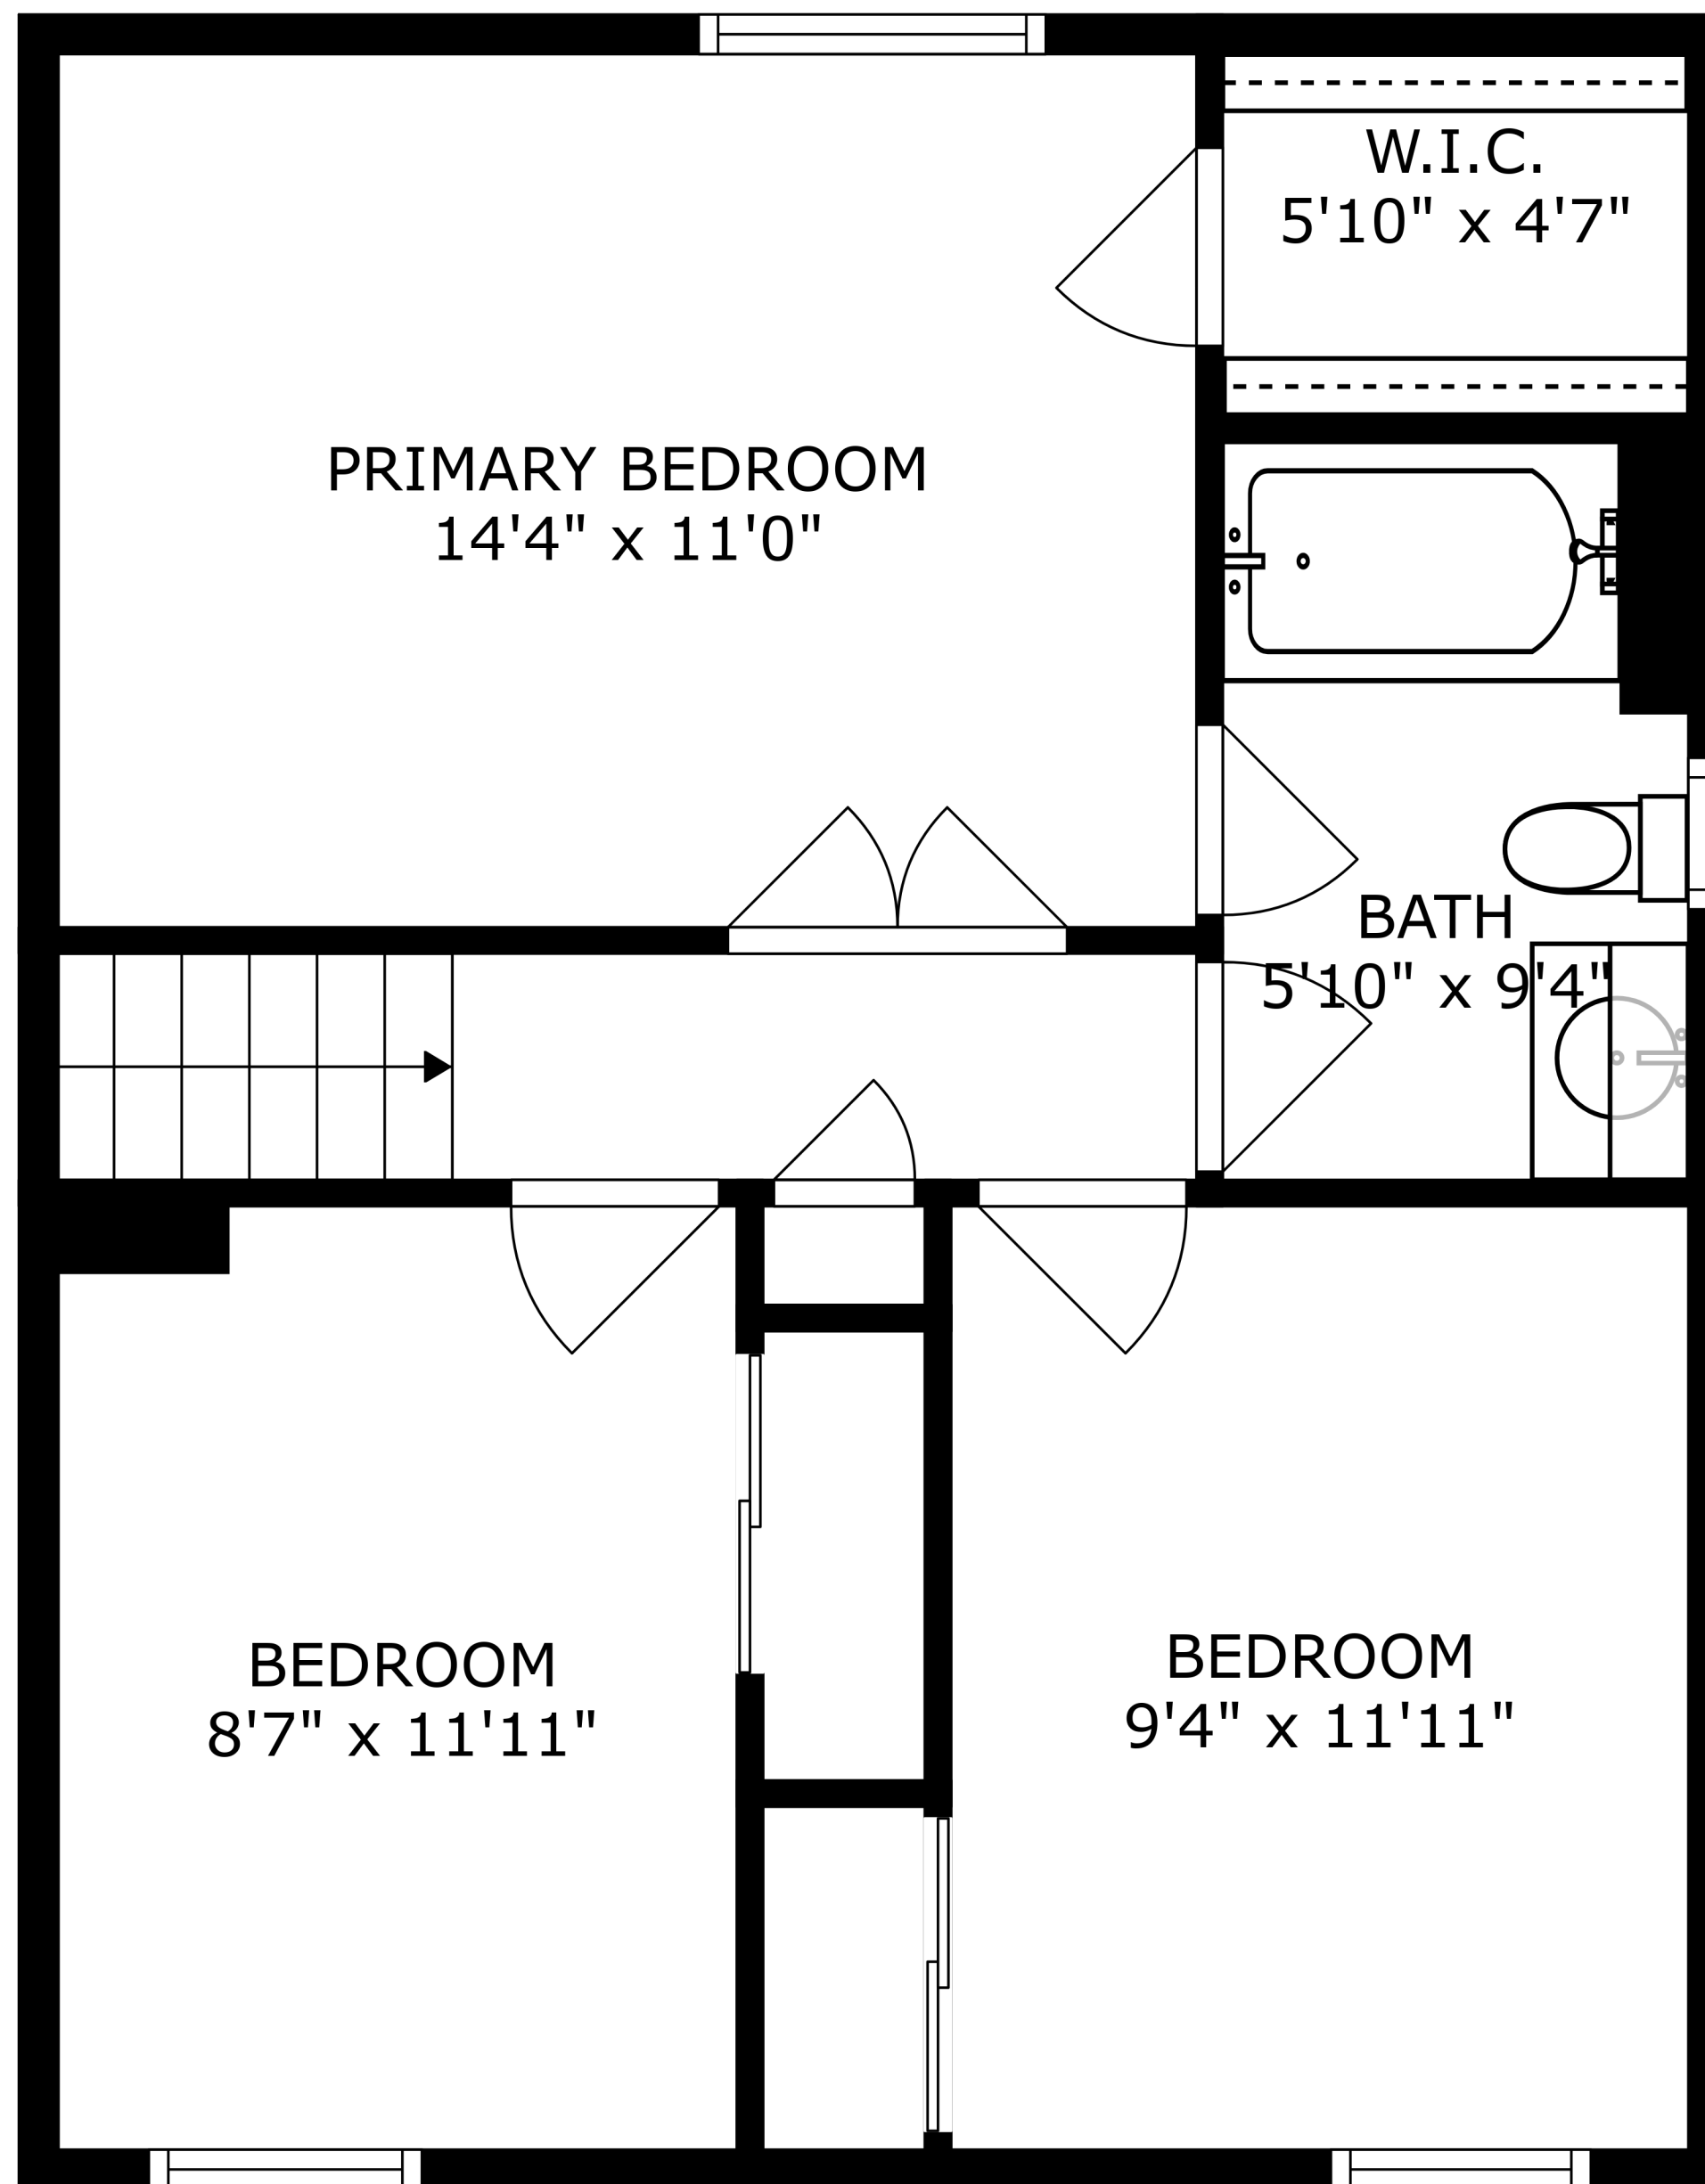

PATIO
24'4" x 16'3"

SIZES AND DIMENSIONS ARE APPROXIMATE, ACTUAL MAY VARY.

SIZES AND DIMENSIONS ARE APPROXIMATE, ACTUAL MAY VARY.

PATIO
24'4" x 16'3"

SIZES AND DIMENSIONS ARE APPROXIMATE, ACTUAL MAY VARY.

SIZES AND DIMENSIONS ARE APPROXIMATE, ACTUAL MAY VARY.