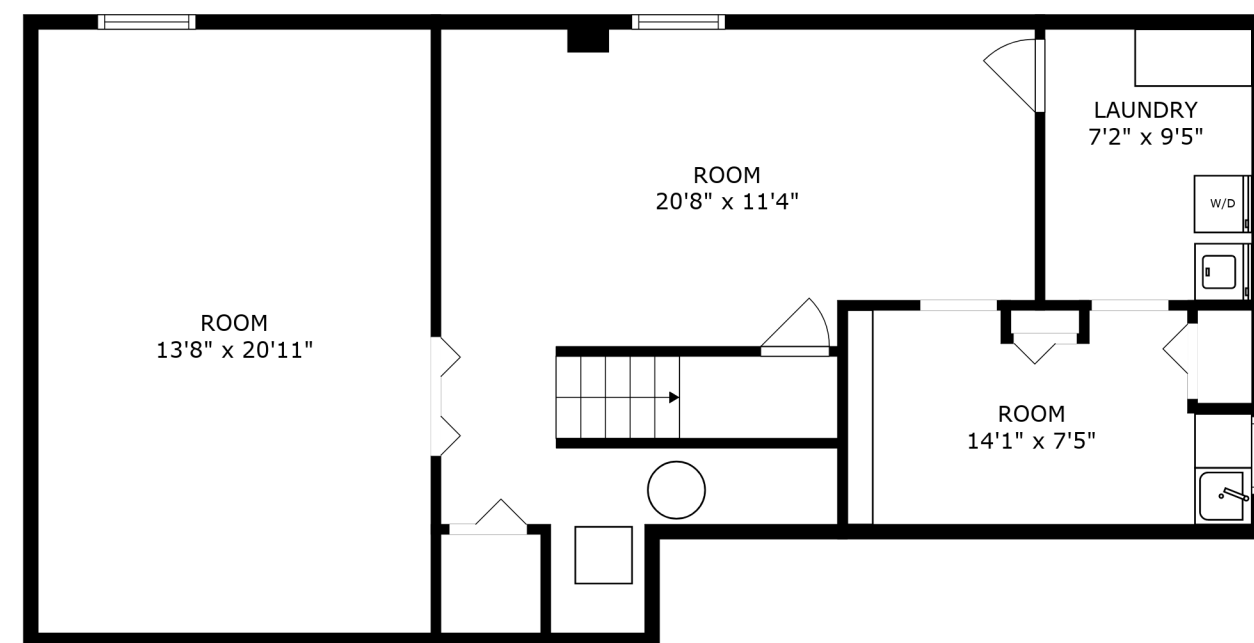

PATIO
24'4" x 16'3"

SIZES AND DIMENSIONS ARE APPROXIMATE, ACTUAL MAY VARY.

SIZES AND DIMENSIONS ARE APPROXIMATE, ACTUAL MAY VARY.

PATIO
24'4" x 16'3"

SIZES AND DIMENSIONS ARE APPROXIMATE, ACTUAL MAY VARY.

SIZES AND DIMENSIONS ARE APPROXIMATE, ACTUAL MAY VARY.