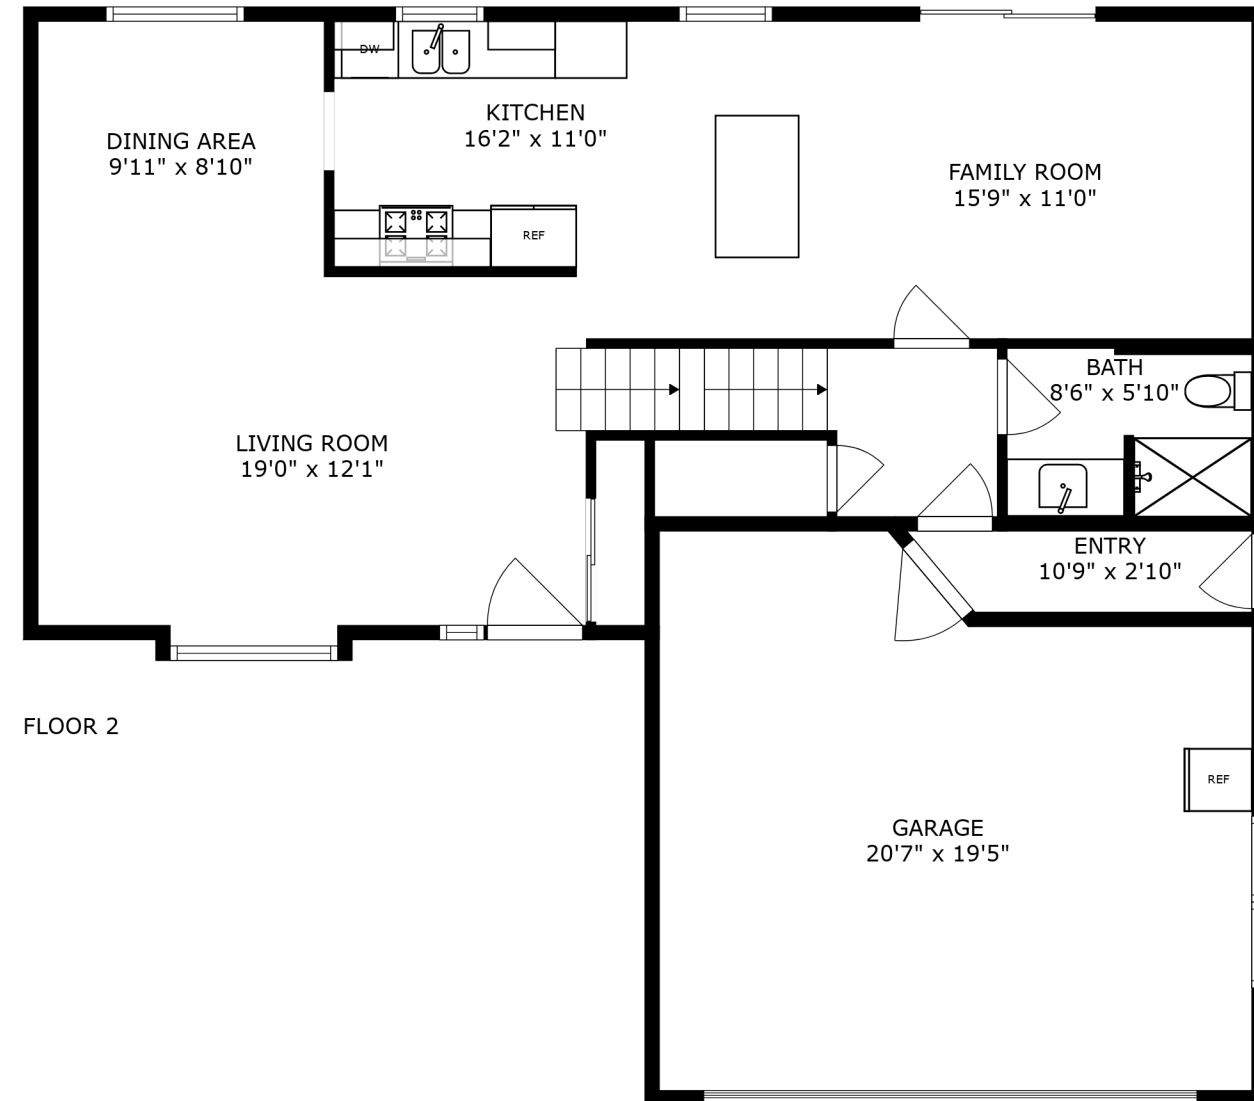

PATIO
24'4" x 16'3"

SIZES AND DIMENSIONS ARE APPROXIMATE, ACTUAL MAY VARY.

SIZES AND DIMENSIONS ARE APPROXIMATE, ACTUAL MAY VARY.

PATIO
24'4" x 16'3"

SIZES AND DIMENSIONS ARE APPROXIMATE, ACTUAL MAY VARY.

SIZES AND DIMENSIONS ARE APPROXIMATE, ACTUAL MAY VARY.