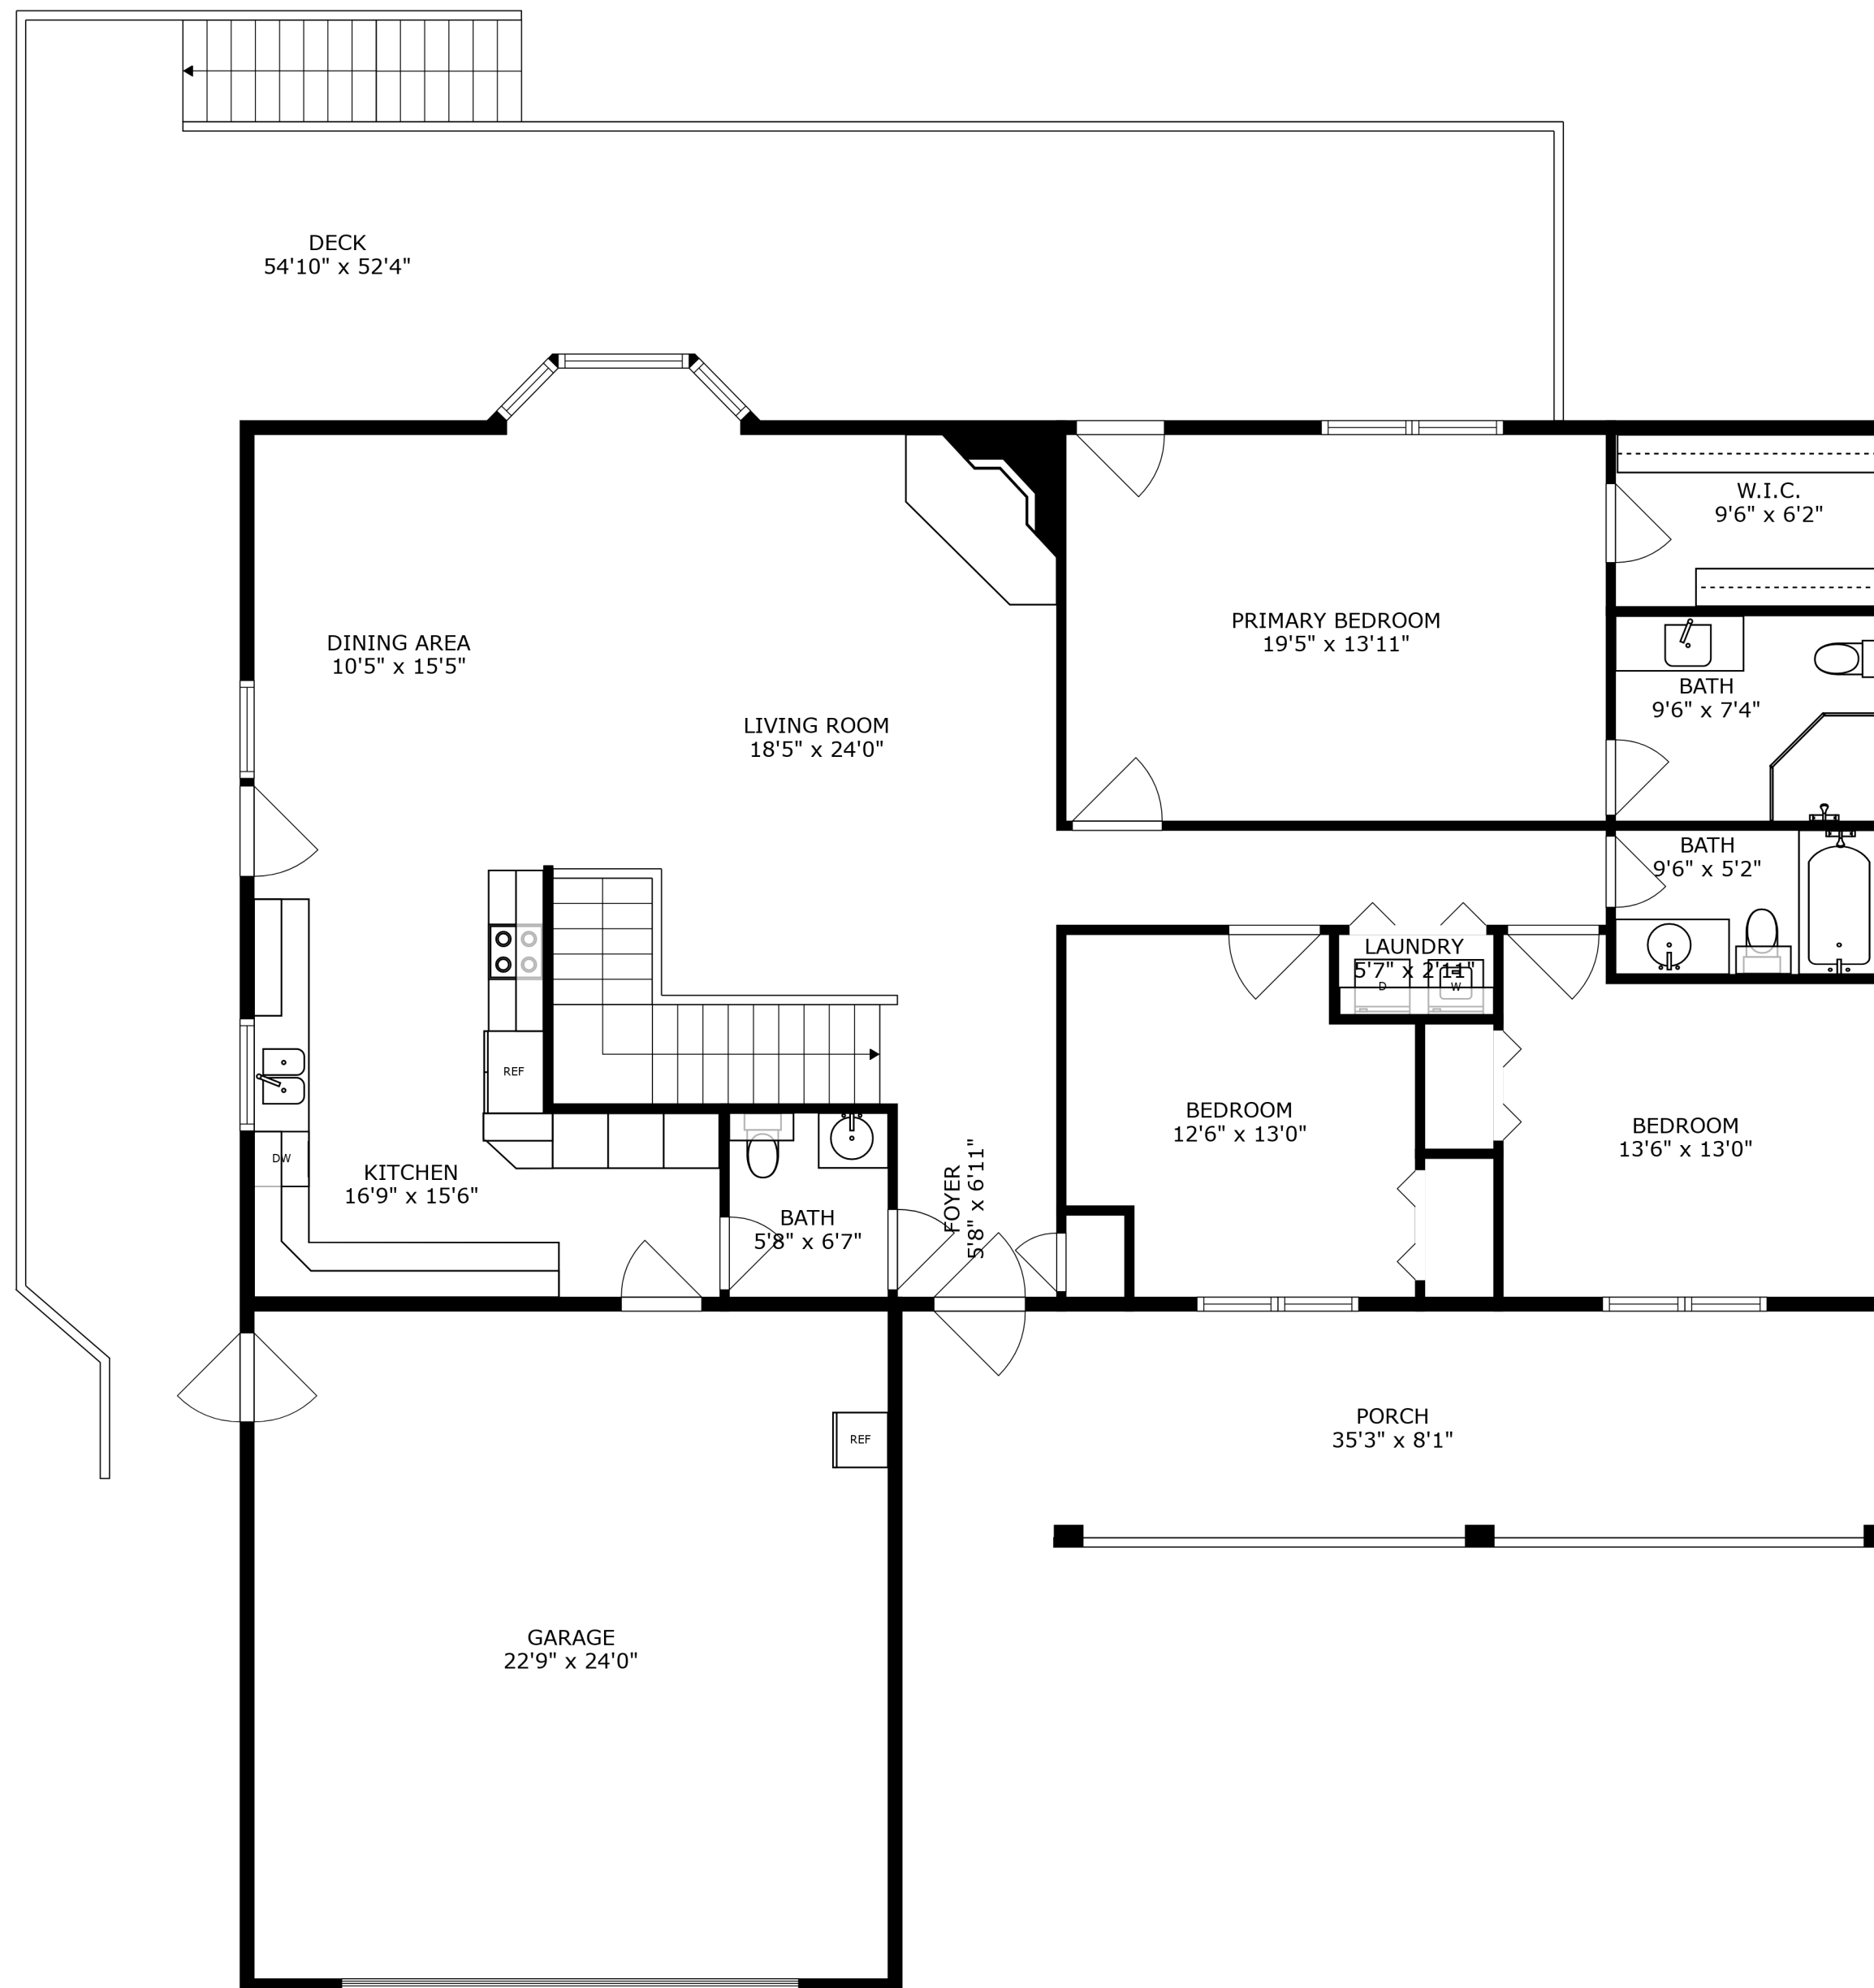

FLOOR 1

FLOOR 2

SIZES AND DIMENSIONS ARE APPROXIMATE, ACTUAL MAY VARY.

SIZES AND DIMENSIONS ARE APPROXIMATE, ACTUAL MAY VARY.

COVERED PATIO  
66'1" x 14'8"

SIZES AND DIMENSIONS ARE APPROXIMATE, ACTUAL MAY VARY.