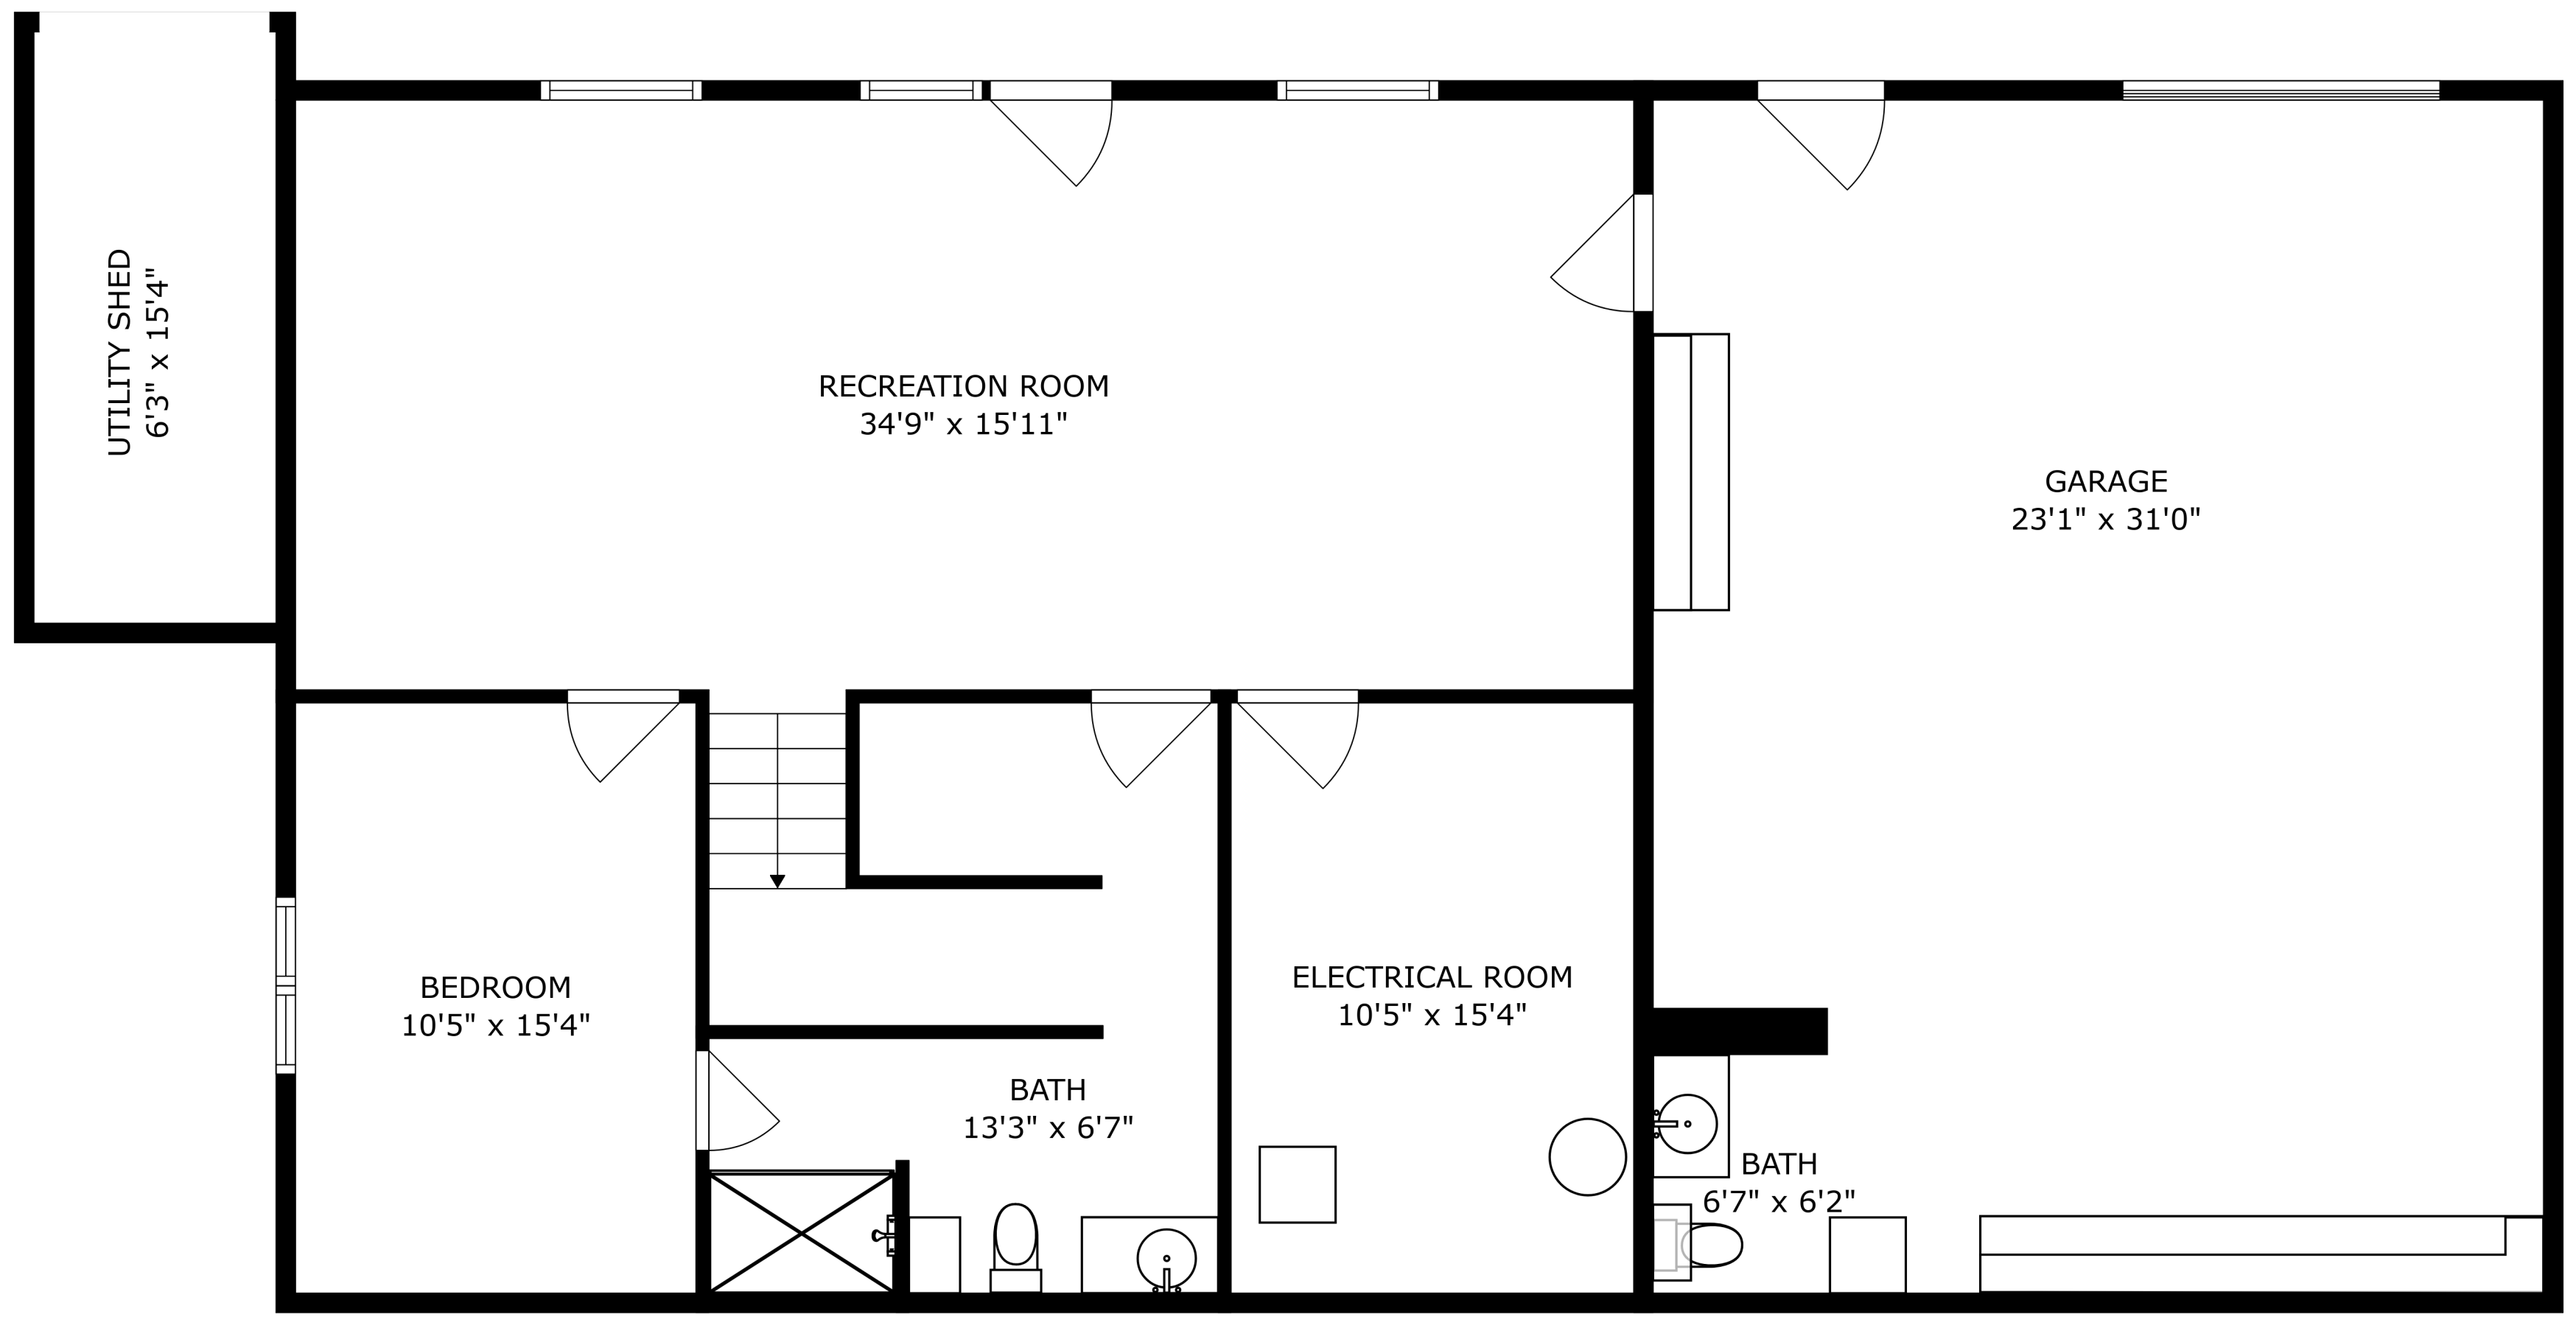

FLOOR 1

FLOOR 2

SIZES AND DIMENSIONS ARE APPROXIMATE, ACTUAL MAY VARY.

SIZES AND DIMENSIONS ARE APPROXIMATE, ACTUAL MAY VARY.

COVERED PATIO  
66'1" x 14'8"

SIZES AND DIMENSIONS ARE APPROXIMATE, ACTUAL MAY VARY.