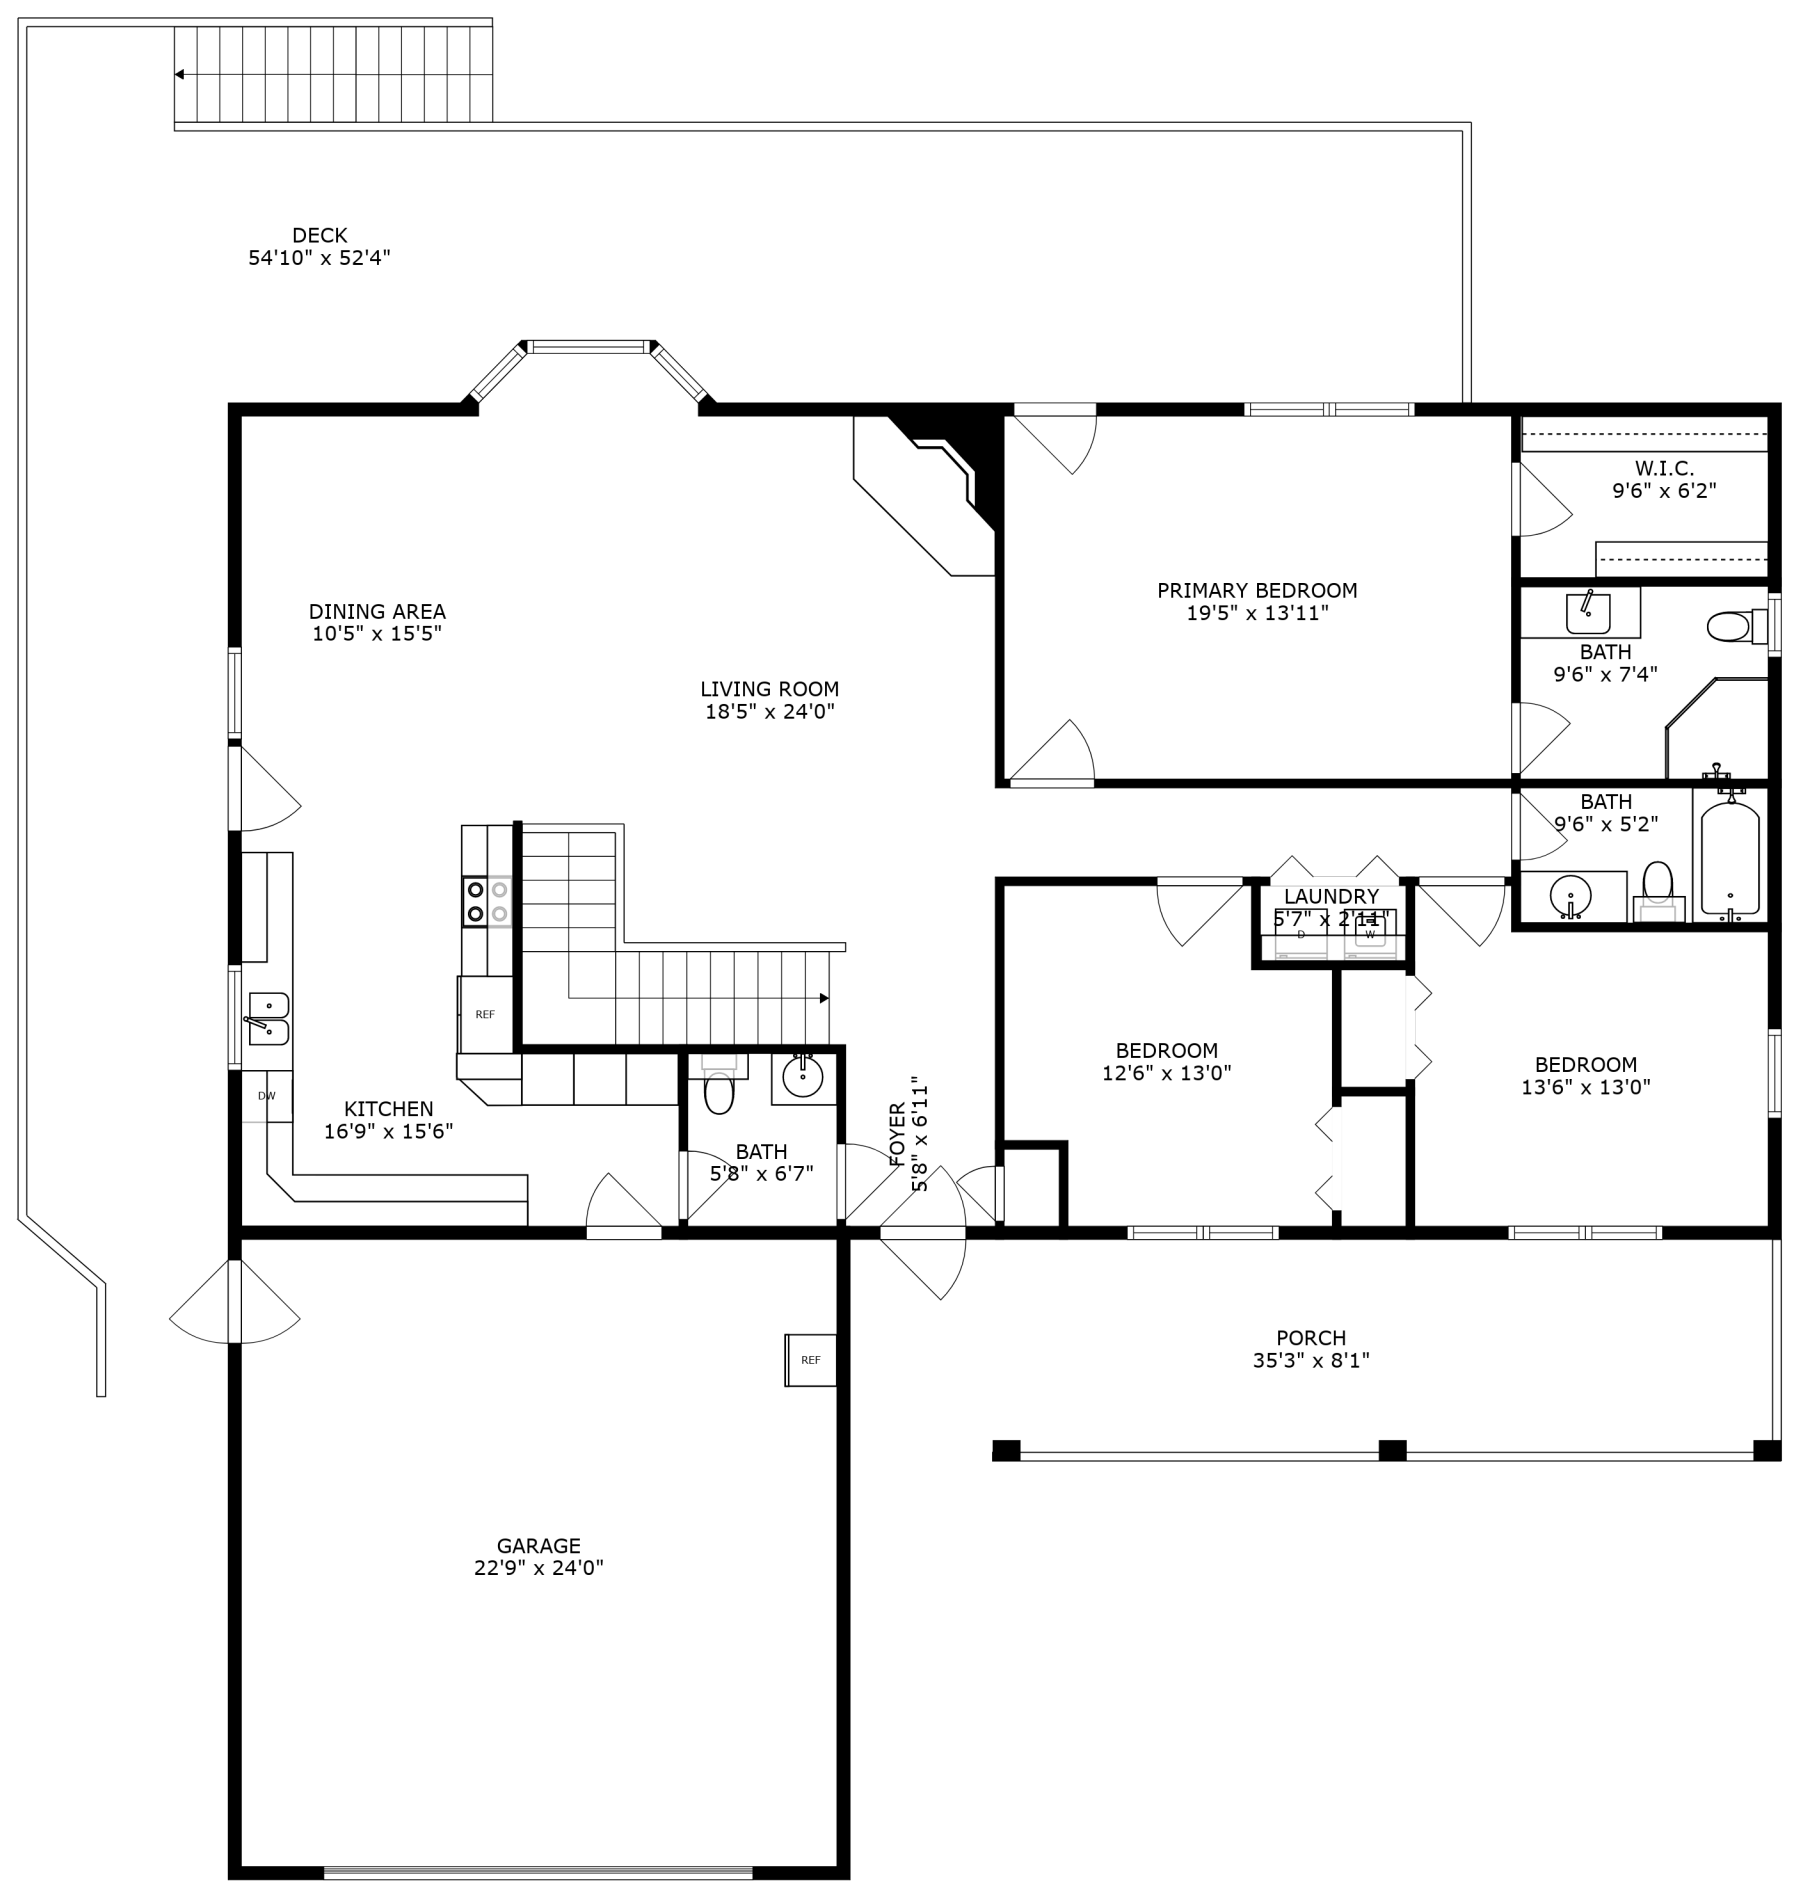

FLOOR 1

FLOOR 2

SIZES AND DIMENSIONS ARE APPROXIMATE, ACTUAL MAY VARY.

SIZES AND DIMENSIONS ARE APPROXIMATE, ACTUAL MAY VARY.

COVERED PATIO  
66'1" x 14'8"

SIZES AND DIMENSIONS ARE APPROXIMATE, ACTUAL MAY VARY.