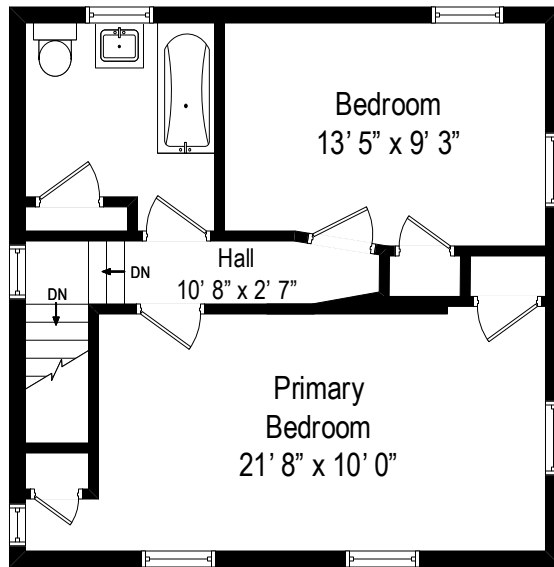

37 Bellevue Avenue – Leonardo, NJ 07737

First Level

37 Bellevue Avenue – Leonardo, NJ 07737

Second Level

All dimensions are approximate. This plan is for marketing purposes only.

37 Bellevue Avenue – Leonardo, NJ 07737

Lower Level

All dimensions are approximate. This plan is for marketing purposes only.

# Lower Level