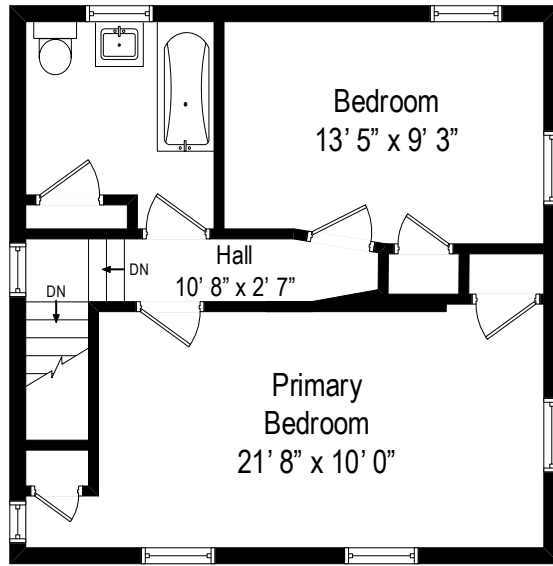

37 Bellevue Avenue – Leonardo, NJ 07737

First Level

37 Bellevue Avenue – Leonardo, NJ 07737

Second Level

All dimensions are approximate. This plan is for marketing purposes only.

37 Bellevue Avenue – Leonardo, NJ 07737

Lower Level

All dimensions are approximate. This plan is for marketing purposes only.

# Lower Level