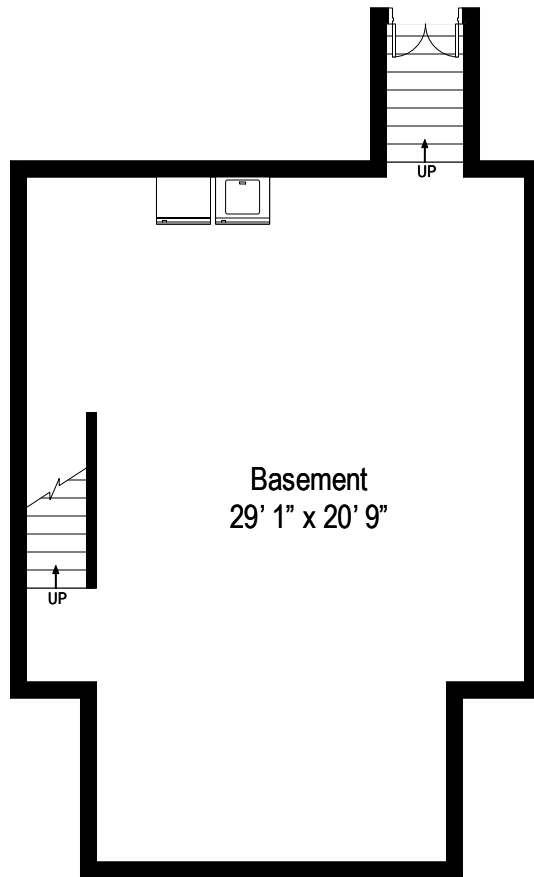

37 Bellevue Avenue – Leonardo, NJ 07737

First Level

37 Bellevue Avenue – Leonardo, NJ 07737

Second Level

All dimensions are approximate. This plan is for marketing purposes only.

37 Bellevue Avenue – Leonardo, NJ 07737

Lower Level

All dimensions are approximate. This plan is for marketing purposes only.

# Lower Level