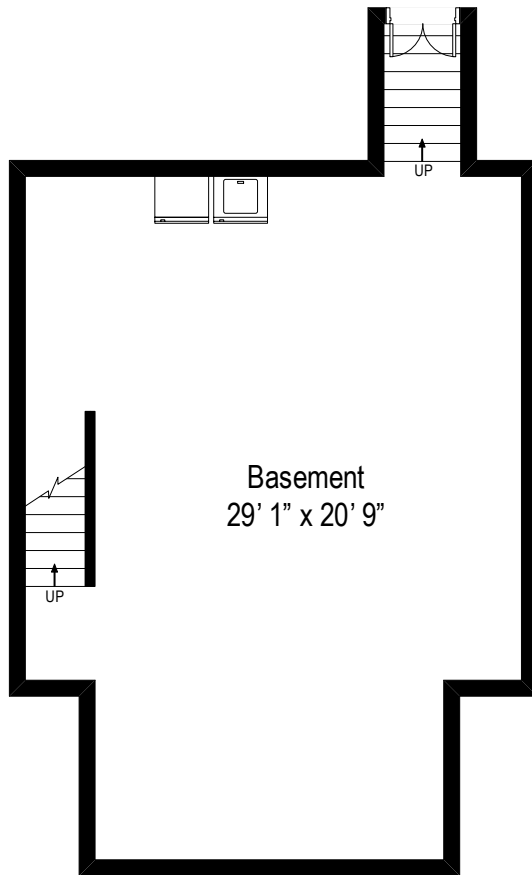

37 Bellevue Avenue – Leonardo, NJ 07737

First Level

37 Bellevue Avenue – Leonardo, NJ 07737

Second Level

All dimensions are approximate. This plan is for marketing purposes only.

37 Bellevue Avenue – Leonardo, NJ 07737

Lower Level

All dimensions are approximate. This plan is for marketing purposes only.

# Lower Level