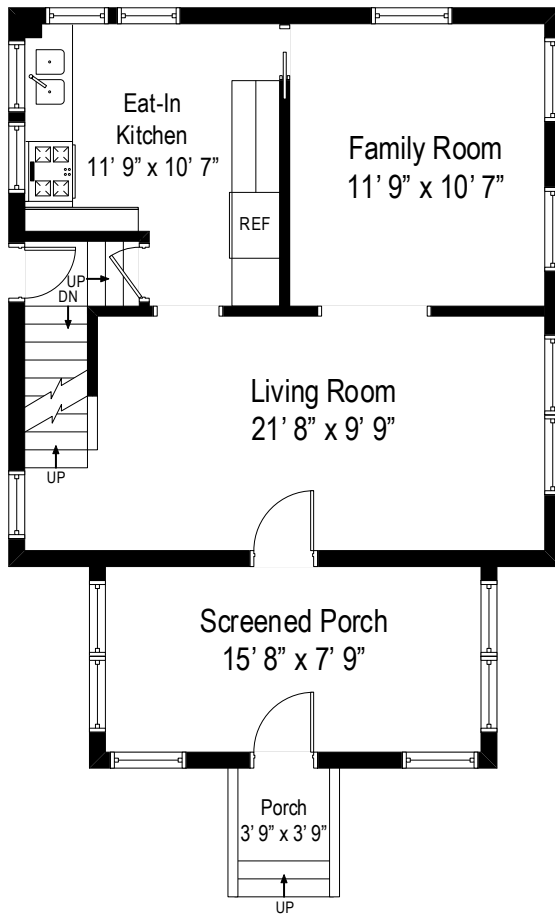

First Level

37 Bellevue Avenue – Leonardo, NJ 07737