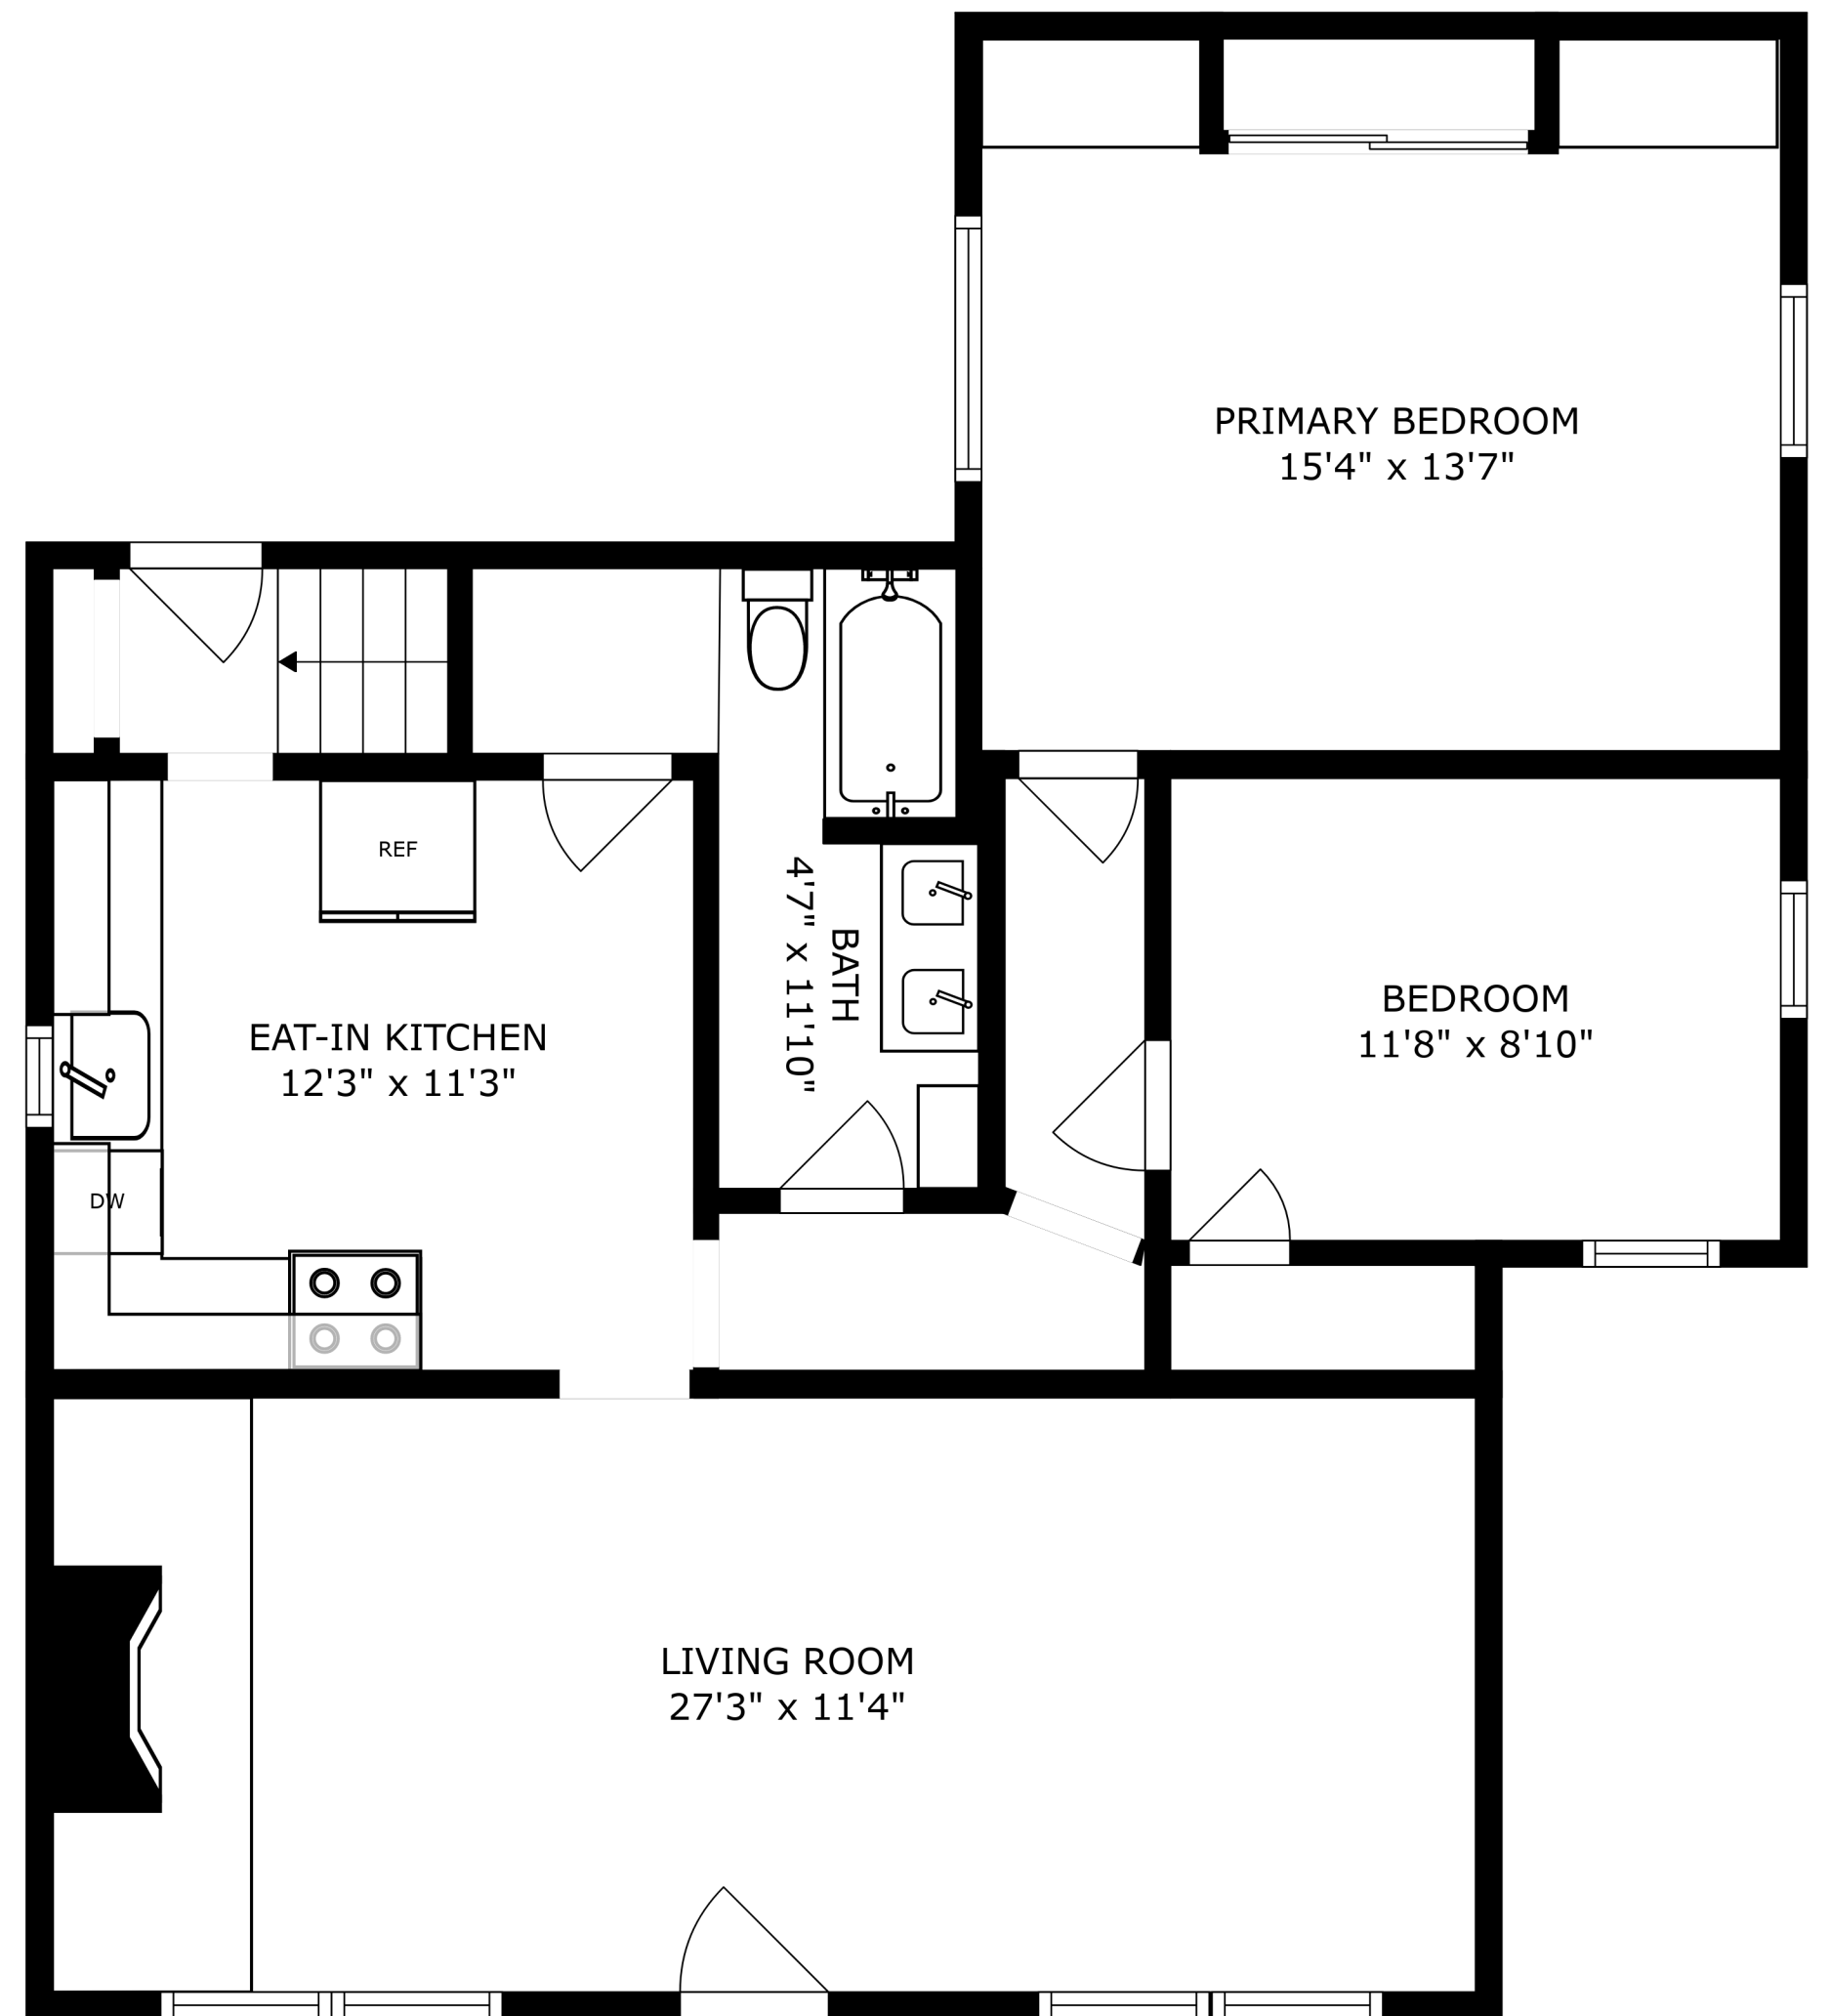

FLOOR 1

FLOOR 2

SIZES AND DIMENSIONS ARE APPROXIMATE, ACTUAL MAY VARY.

RECREATION ROOM  
13'3" x 22'10"

ELECTRICAL ROOM  
13'11" x 12'4"

STORAGE  
8'11" x 10'0"

W/D  
LAUNDRY  
3'7" x 10'1"