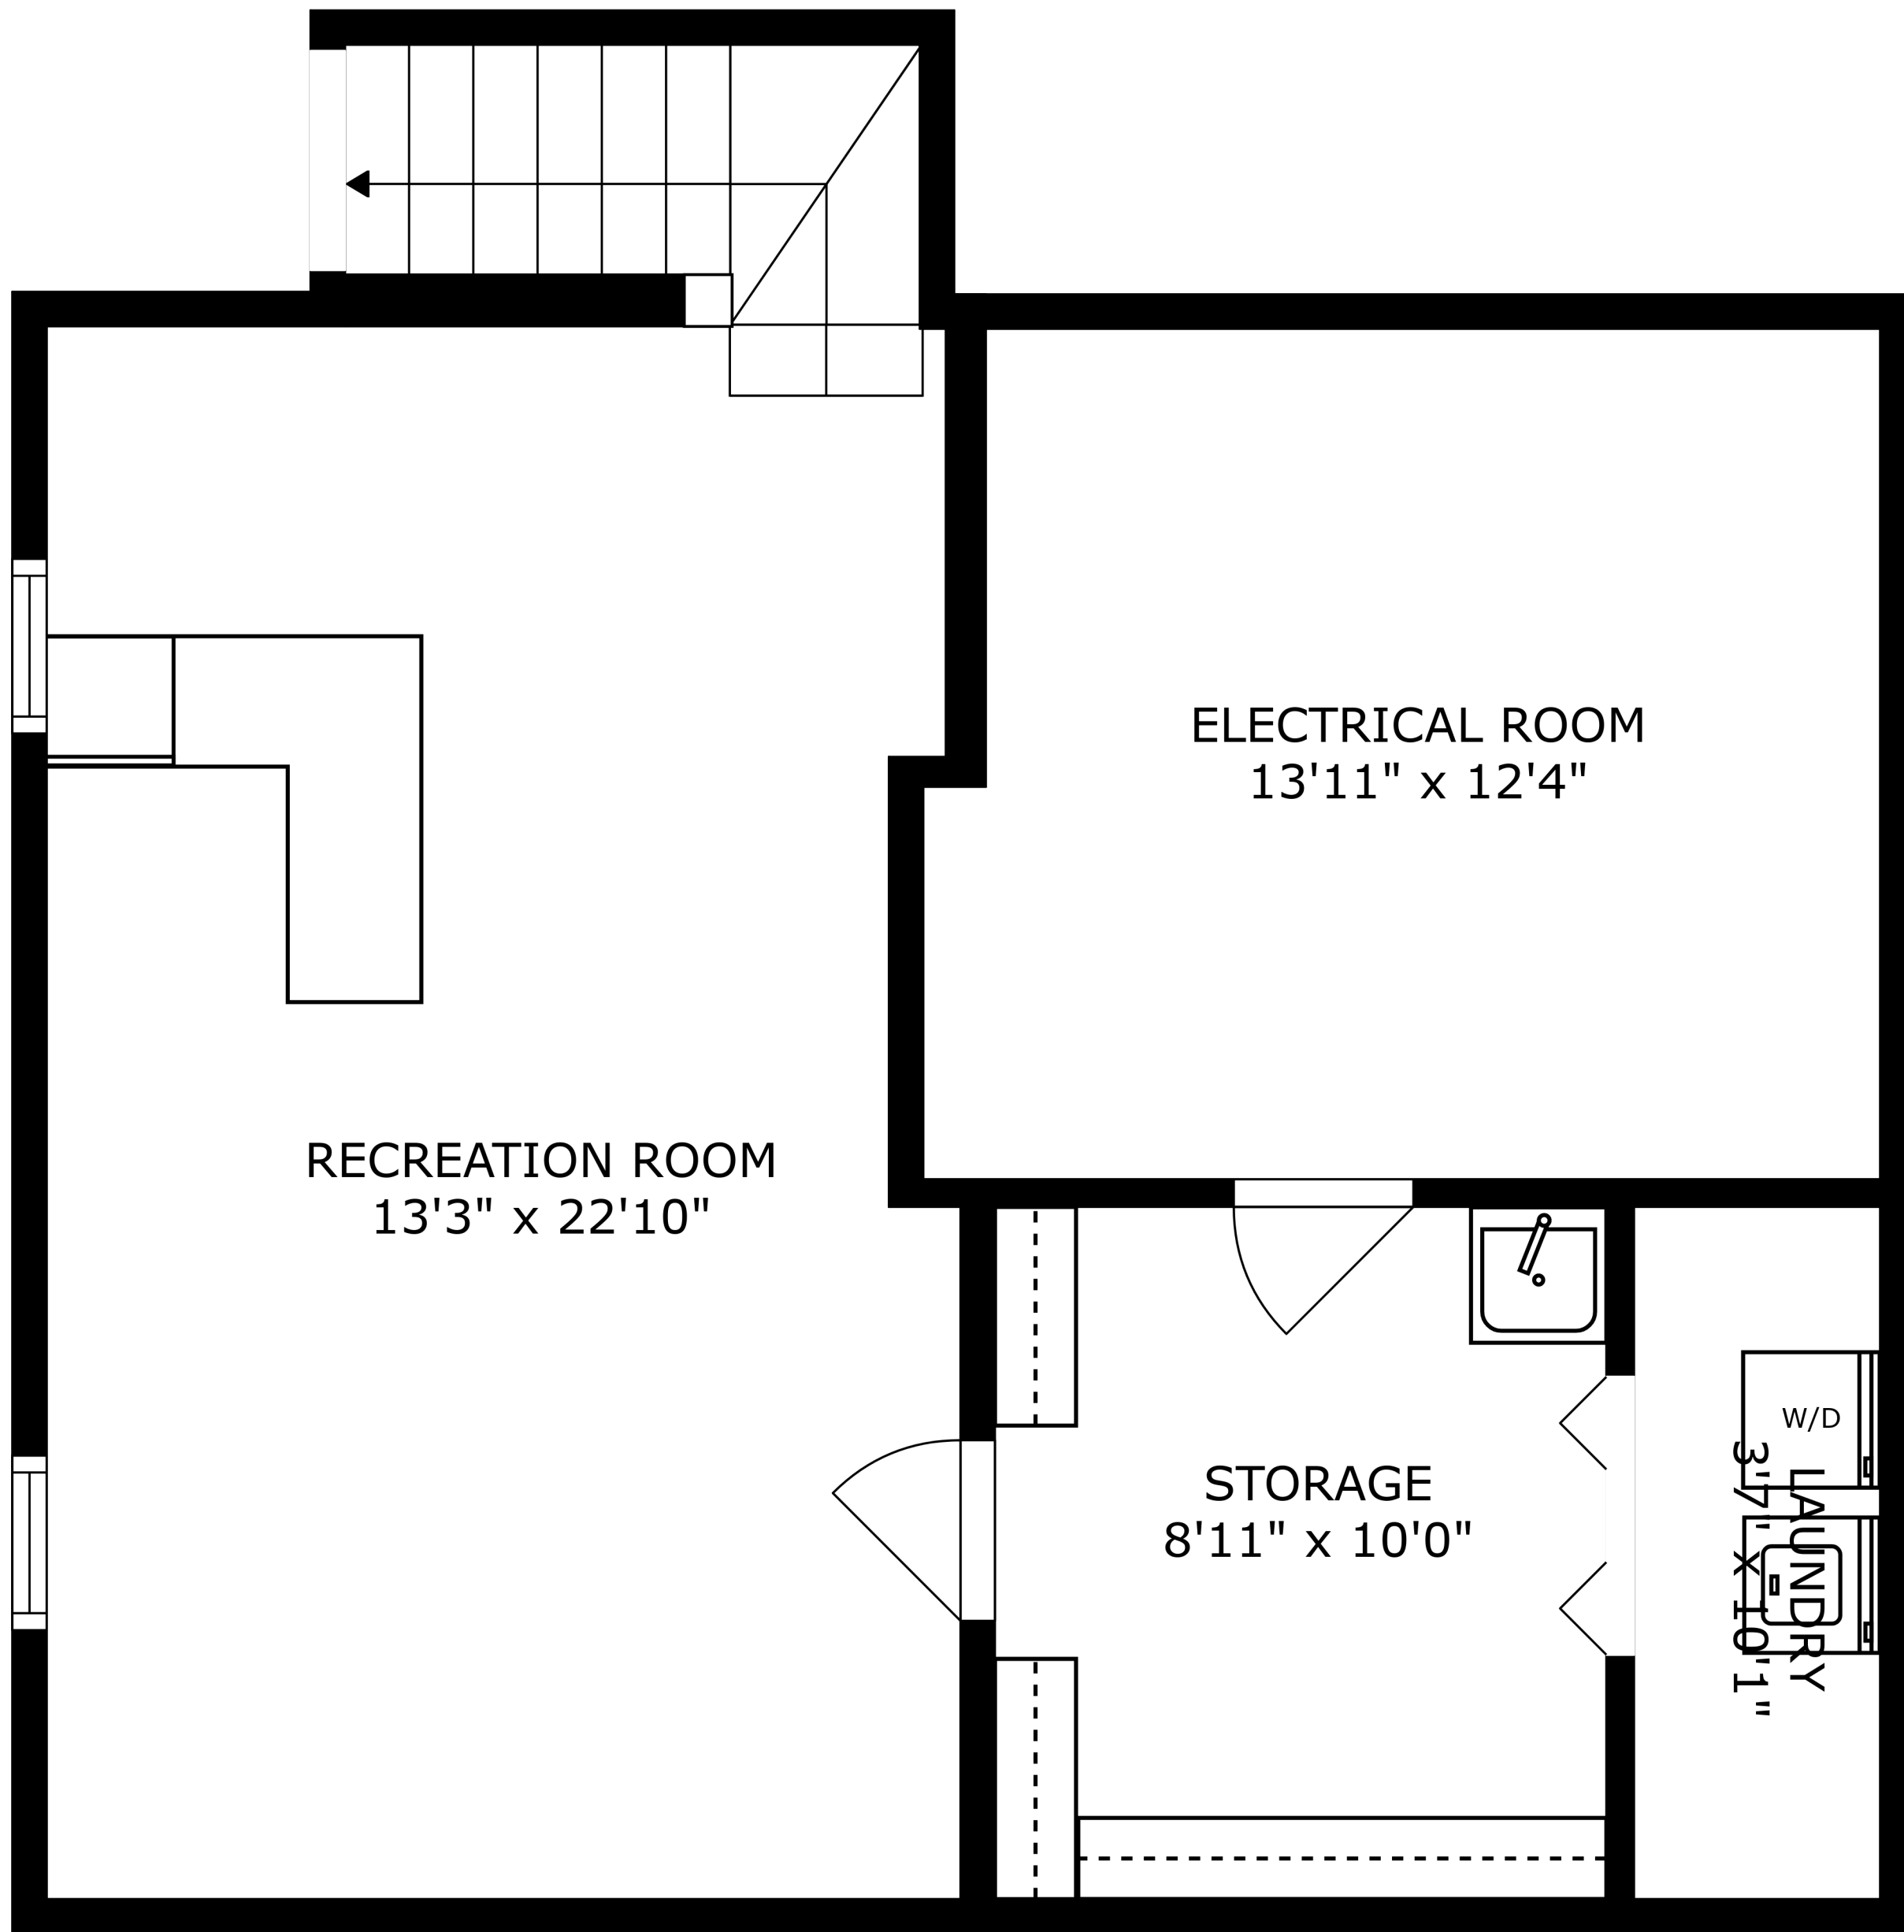

FLOOR 1

FLOOR 2

SIZES AND DIMENSIONS ARE APPROXIMATE, ACTUAL MAY VARY.

RECREATION ROOM  
13'3" x 22'10"

ELECTRICAL ROOM  
13'11" x 12'4"

STORAGE  
8'11" x 10'0"

W/D  
LAUNDRY  
3'7" x 10'1"