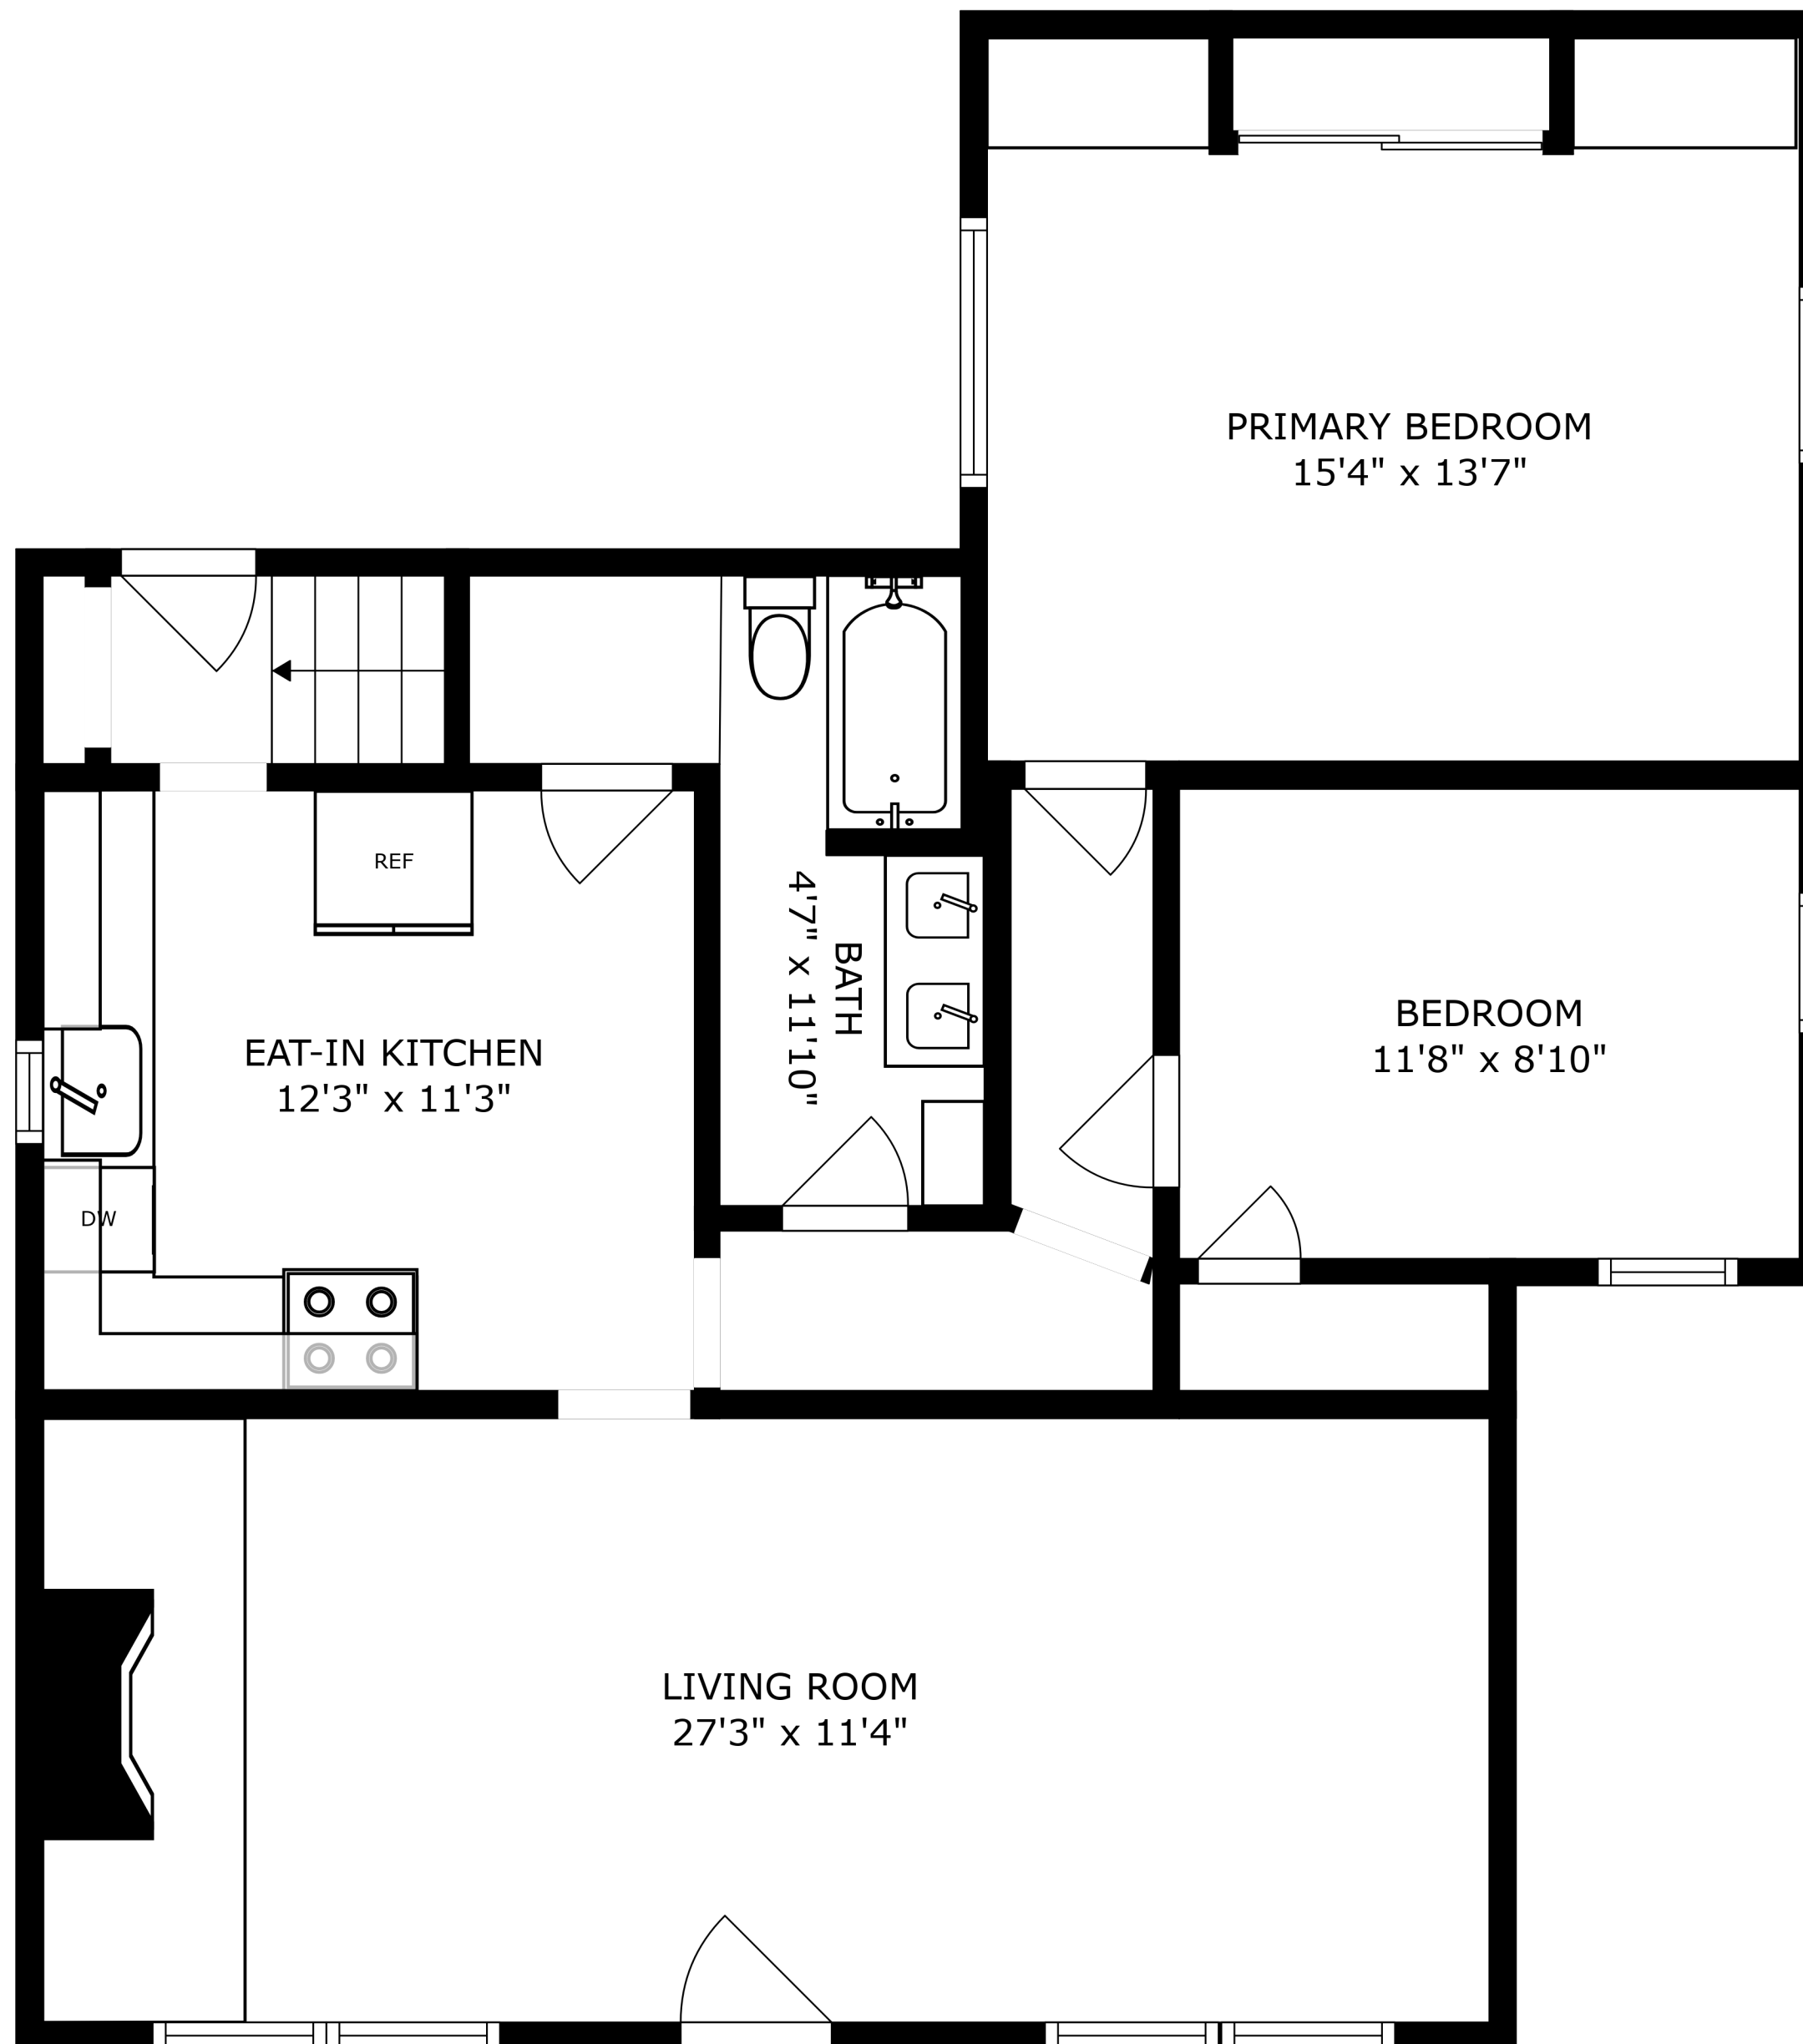

FLOOR 1

FLOOR 2

SIZES AND DIMENSIONS ARE APPROXIMATE, ACTUAL MAY VARY.

RECREATION ROOM  
13'3" x 22'10"

ELECTRICAL ROOM  
13'11" x 12'4"

STORAGE  
8'11" x 10'0"

W/D  
LAUNDRY  
3'7" x 10'1"