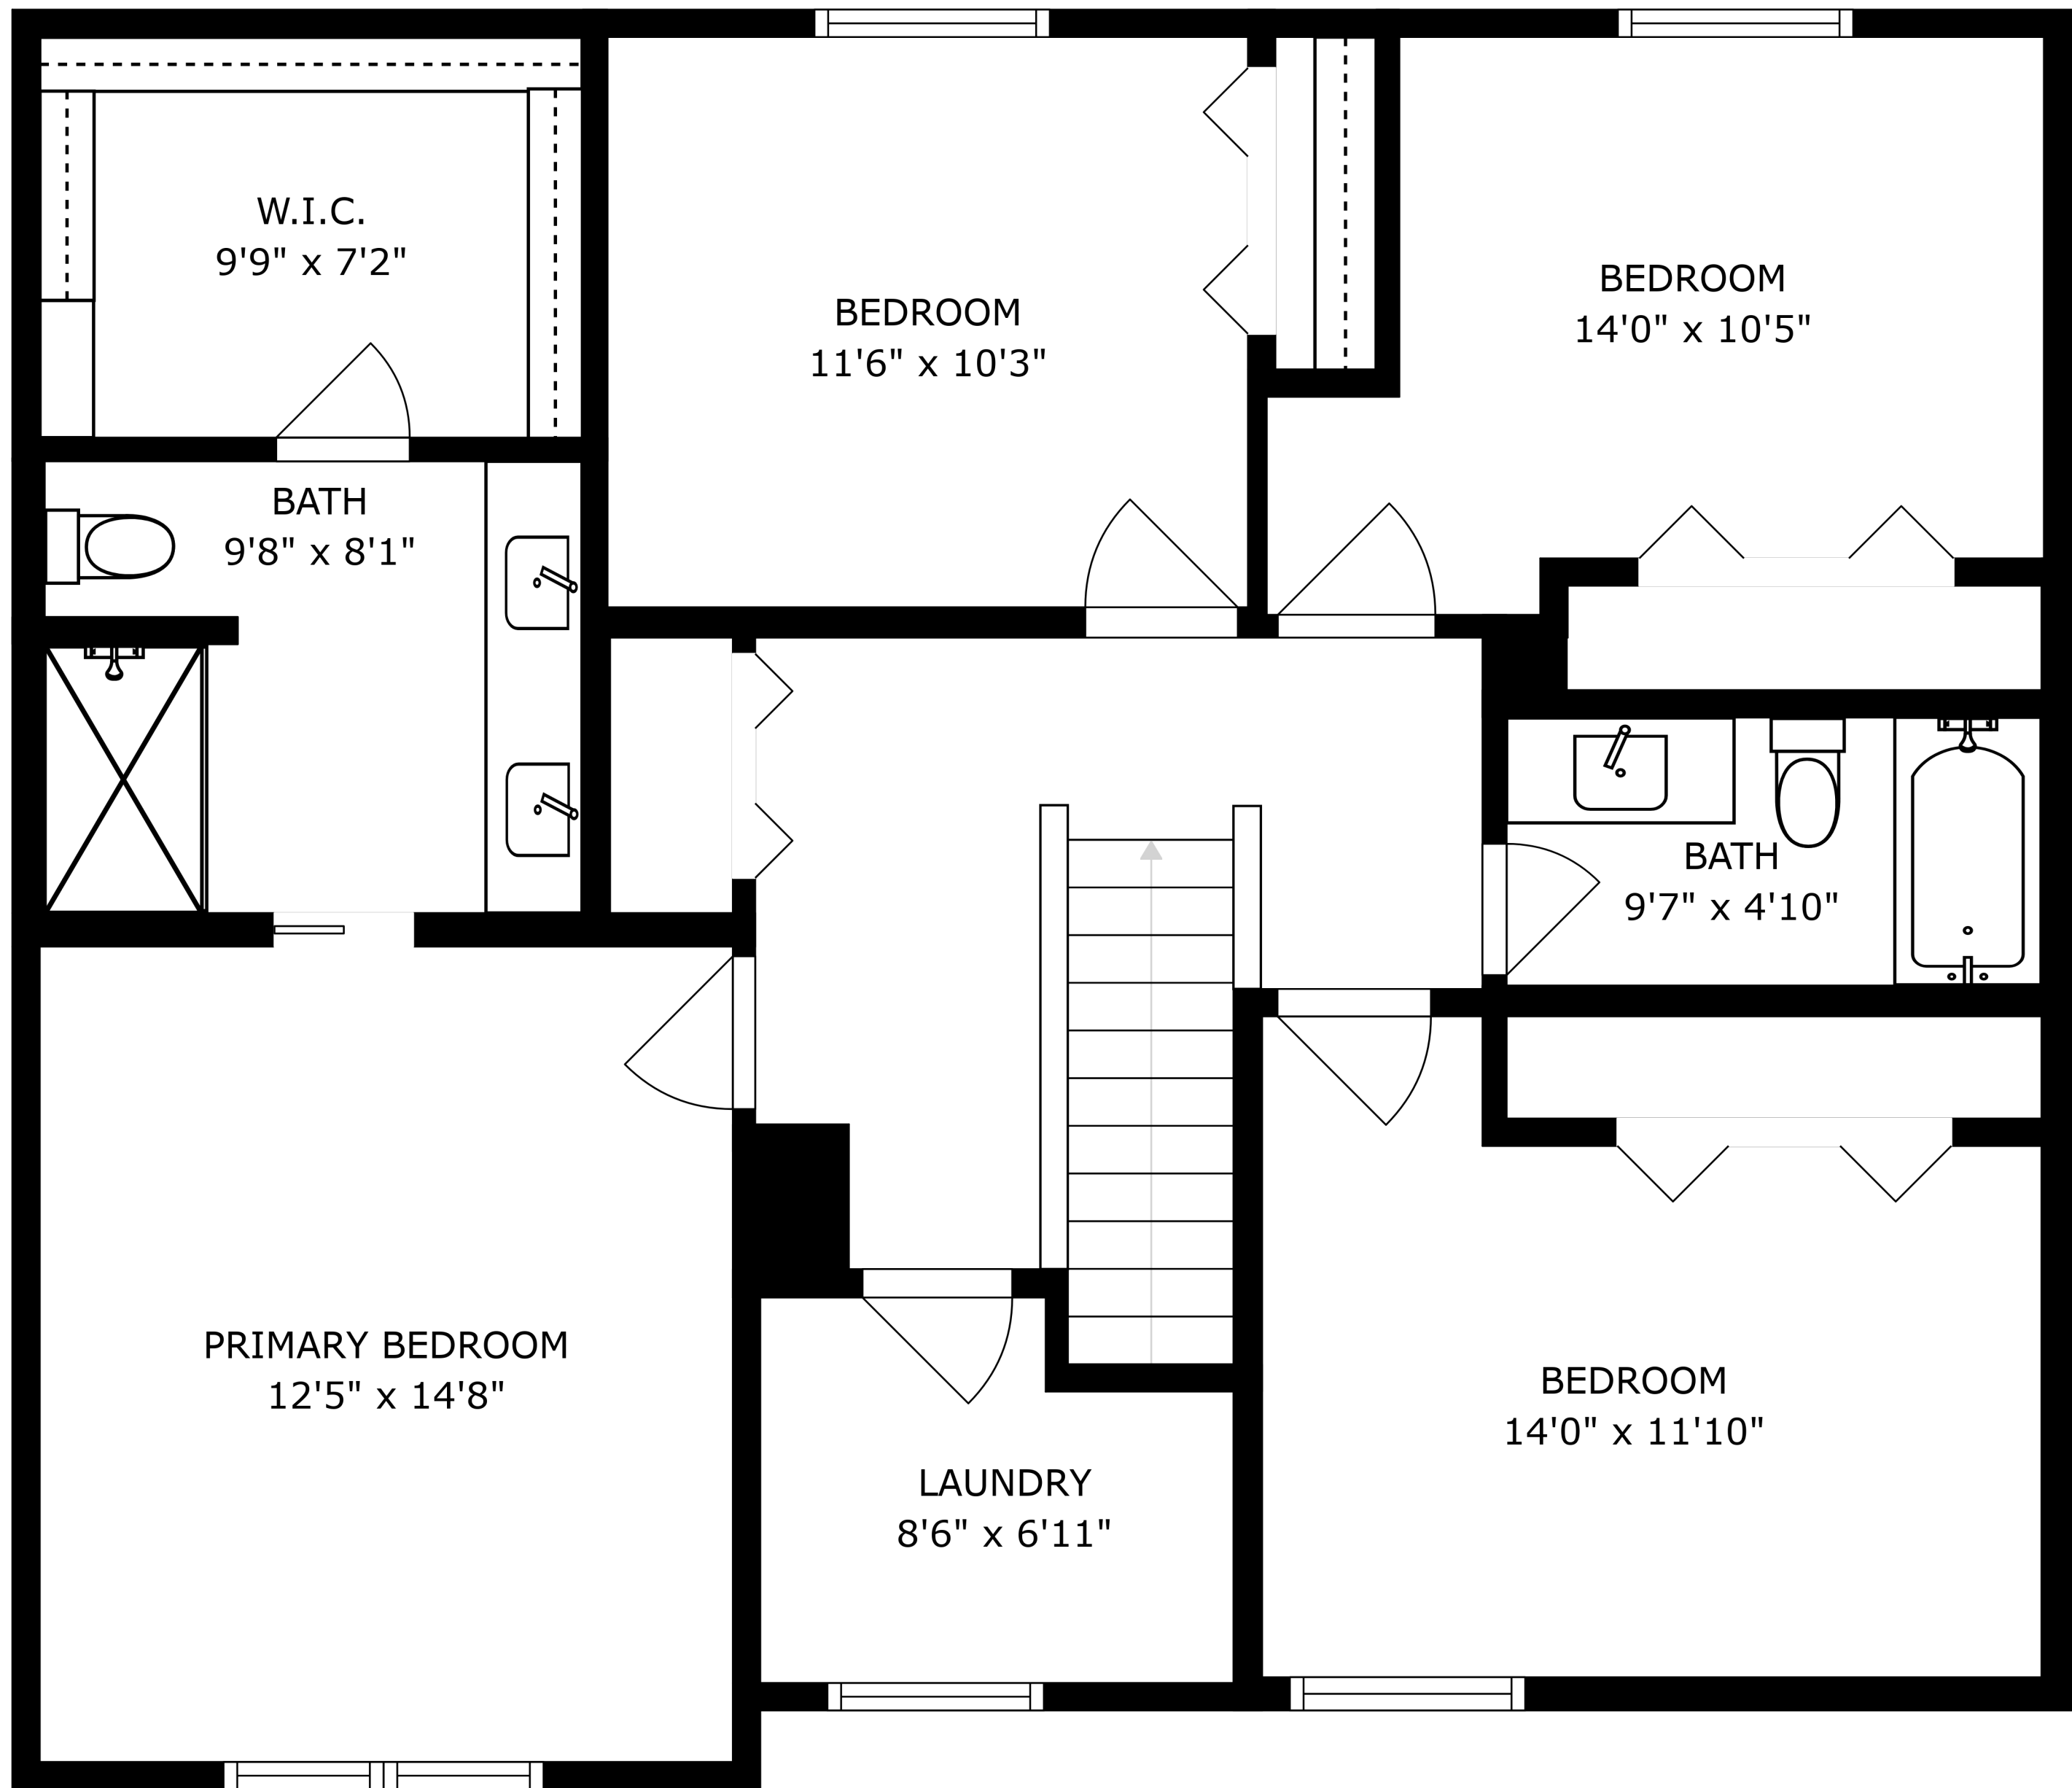

SIZES AND DIMENSIONS ARE APPROXIMATE, ACTUAL MAY VARY.

SIZES AND DIMENSIONS ARE APPROXIMATE, ACTUAL MAY VARY.

SIZES AND DIMENSIONS ARE APPROXIMATE, ACTUAL MAY VARY.

BASEMENT
15'0" x 15'4"

BASEMENT
26'5" x 14'5"

ELECTRICAL ROOM
13'6" x 12'11"

SIZES AND DIMENSIONS ARE APPROXIMATE, ACTUAL MAY VARY.