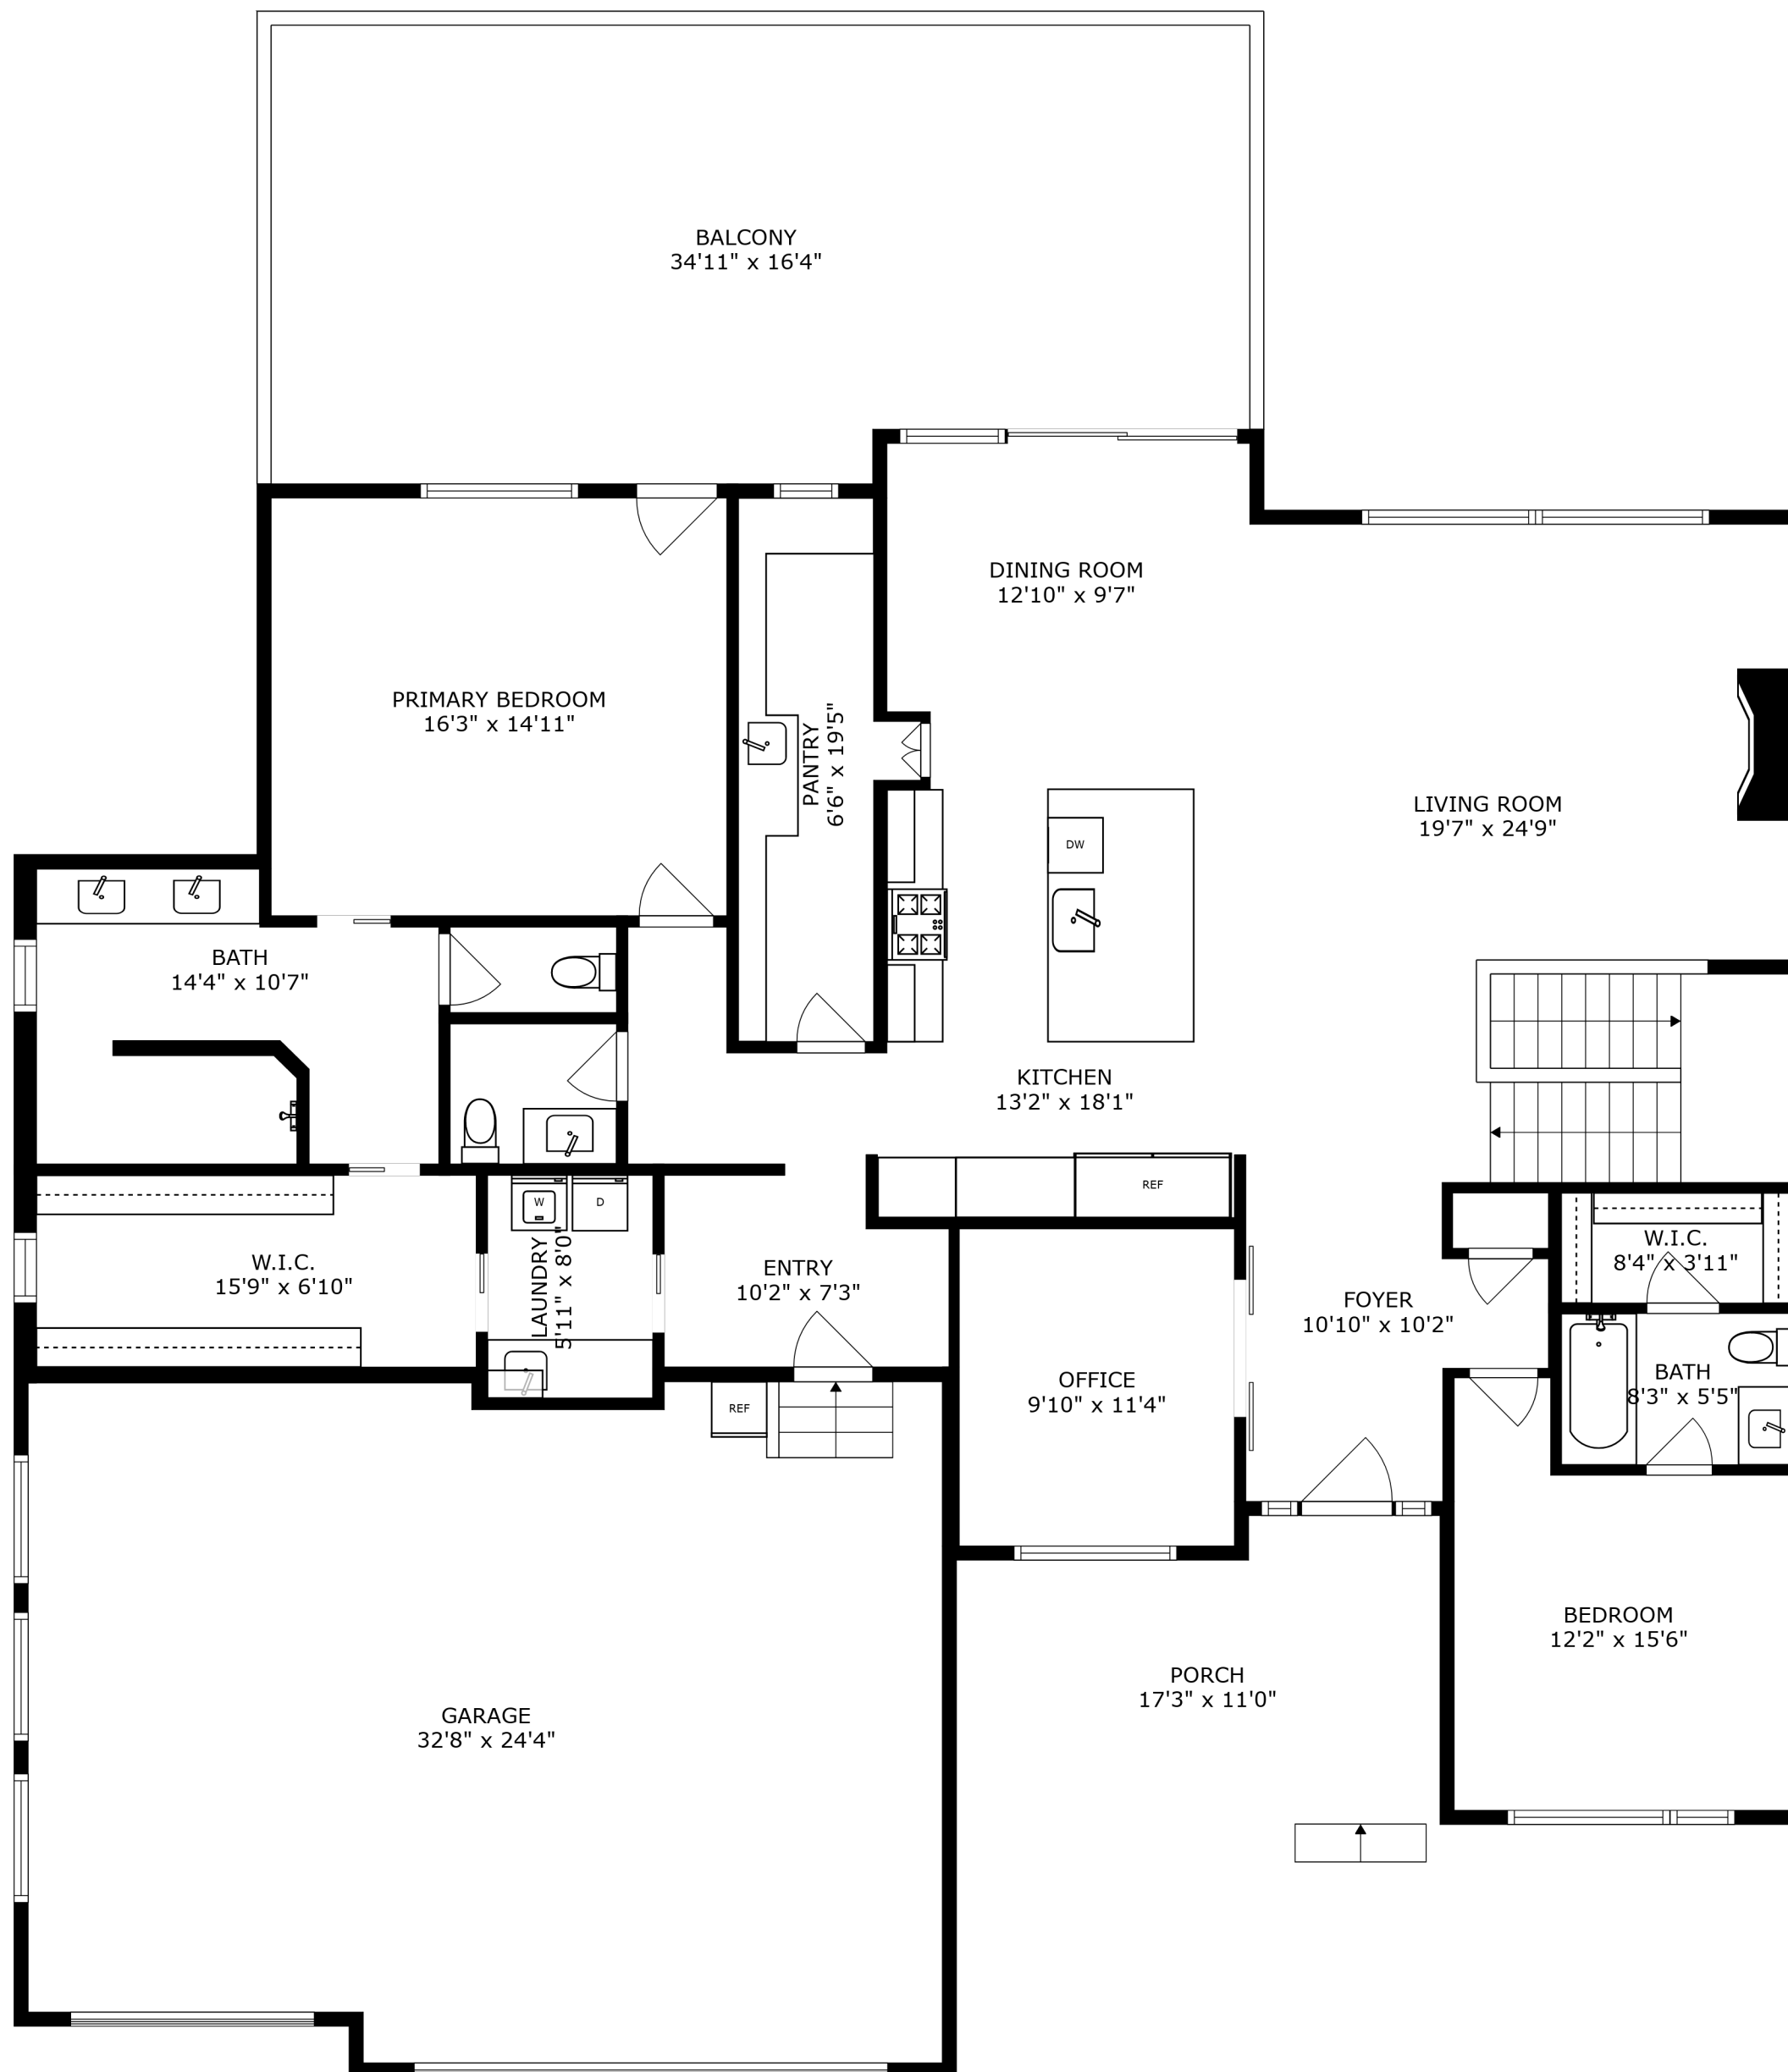

SIZES AND DIMENSIONS ARE APPROXIMATE, ACTUAL MAY VARY.

SIZES AND DIMENSIONS ARE APPROXIMATE, ACTUAL MAY VARY.

COVERED PATIO
35'5" x 17'2"

SIZES AND DIMENSIONS ARE APPROXIMATE, ACTUAL MAY VARY.