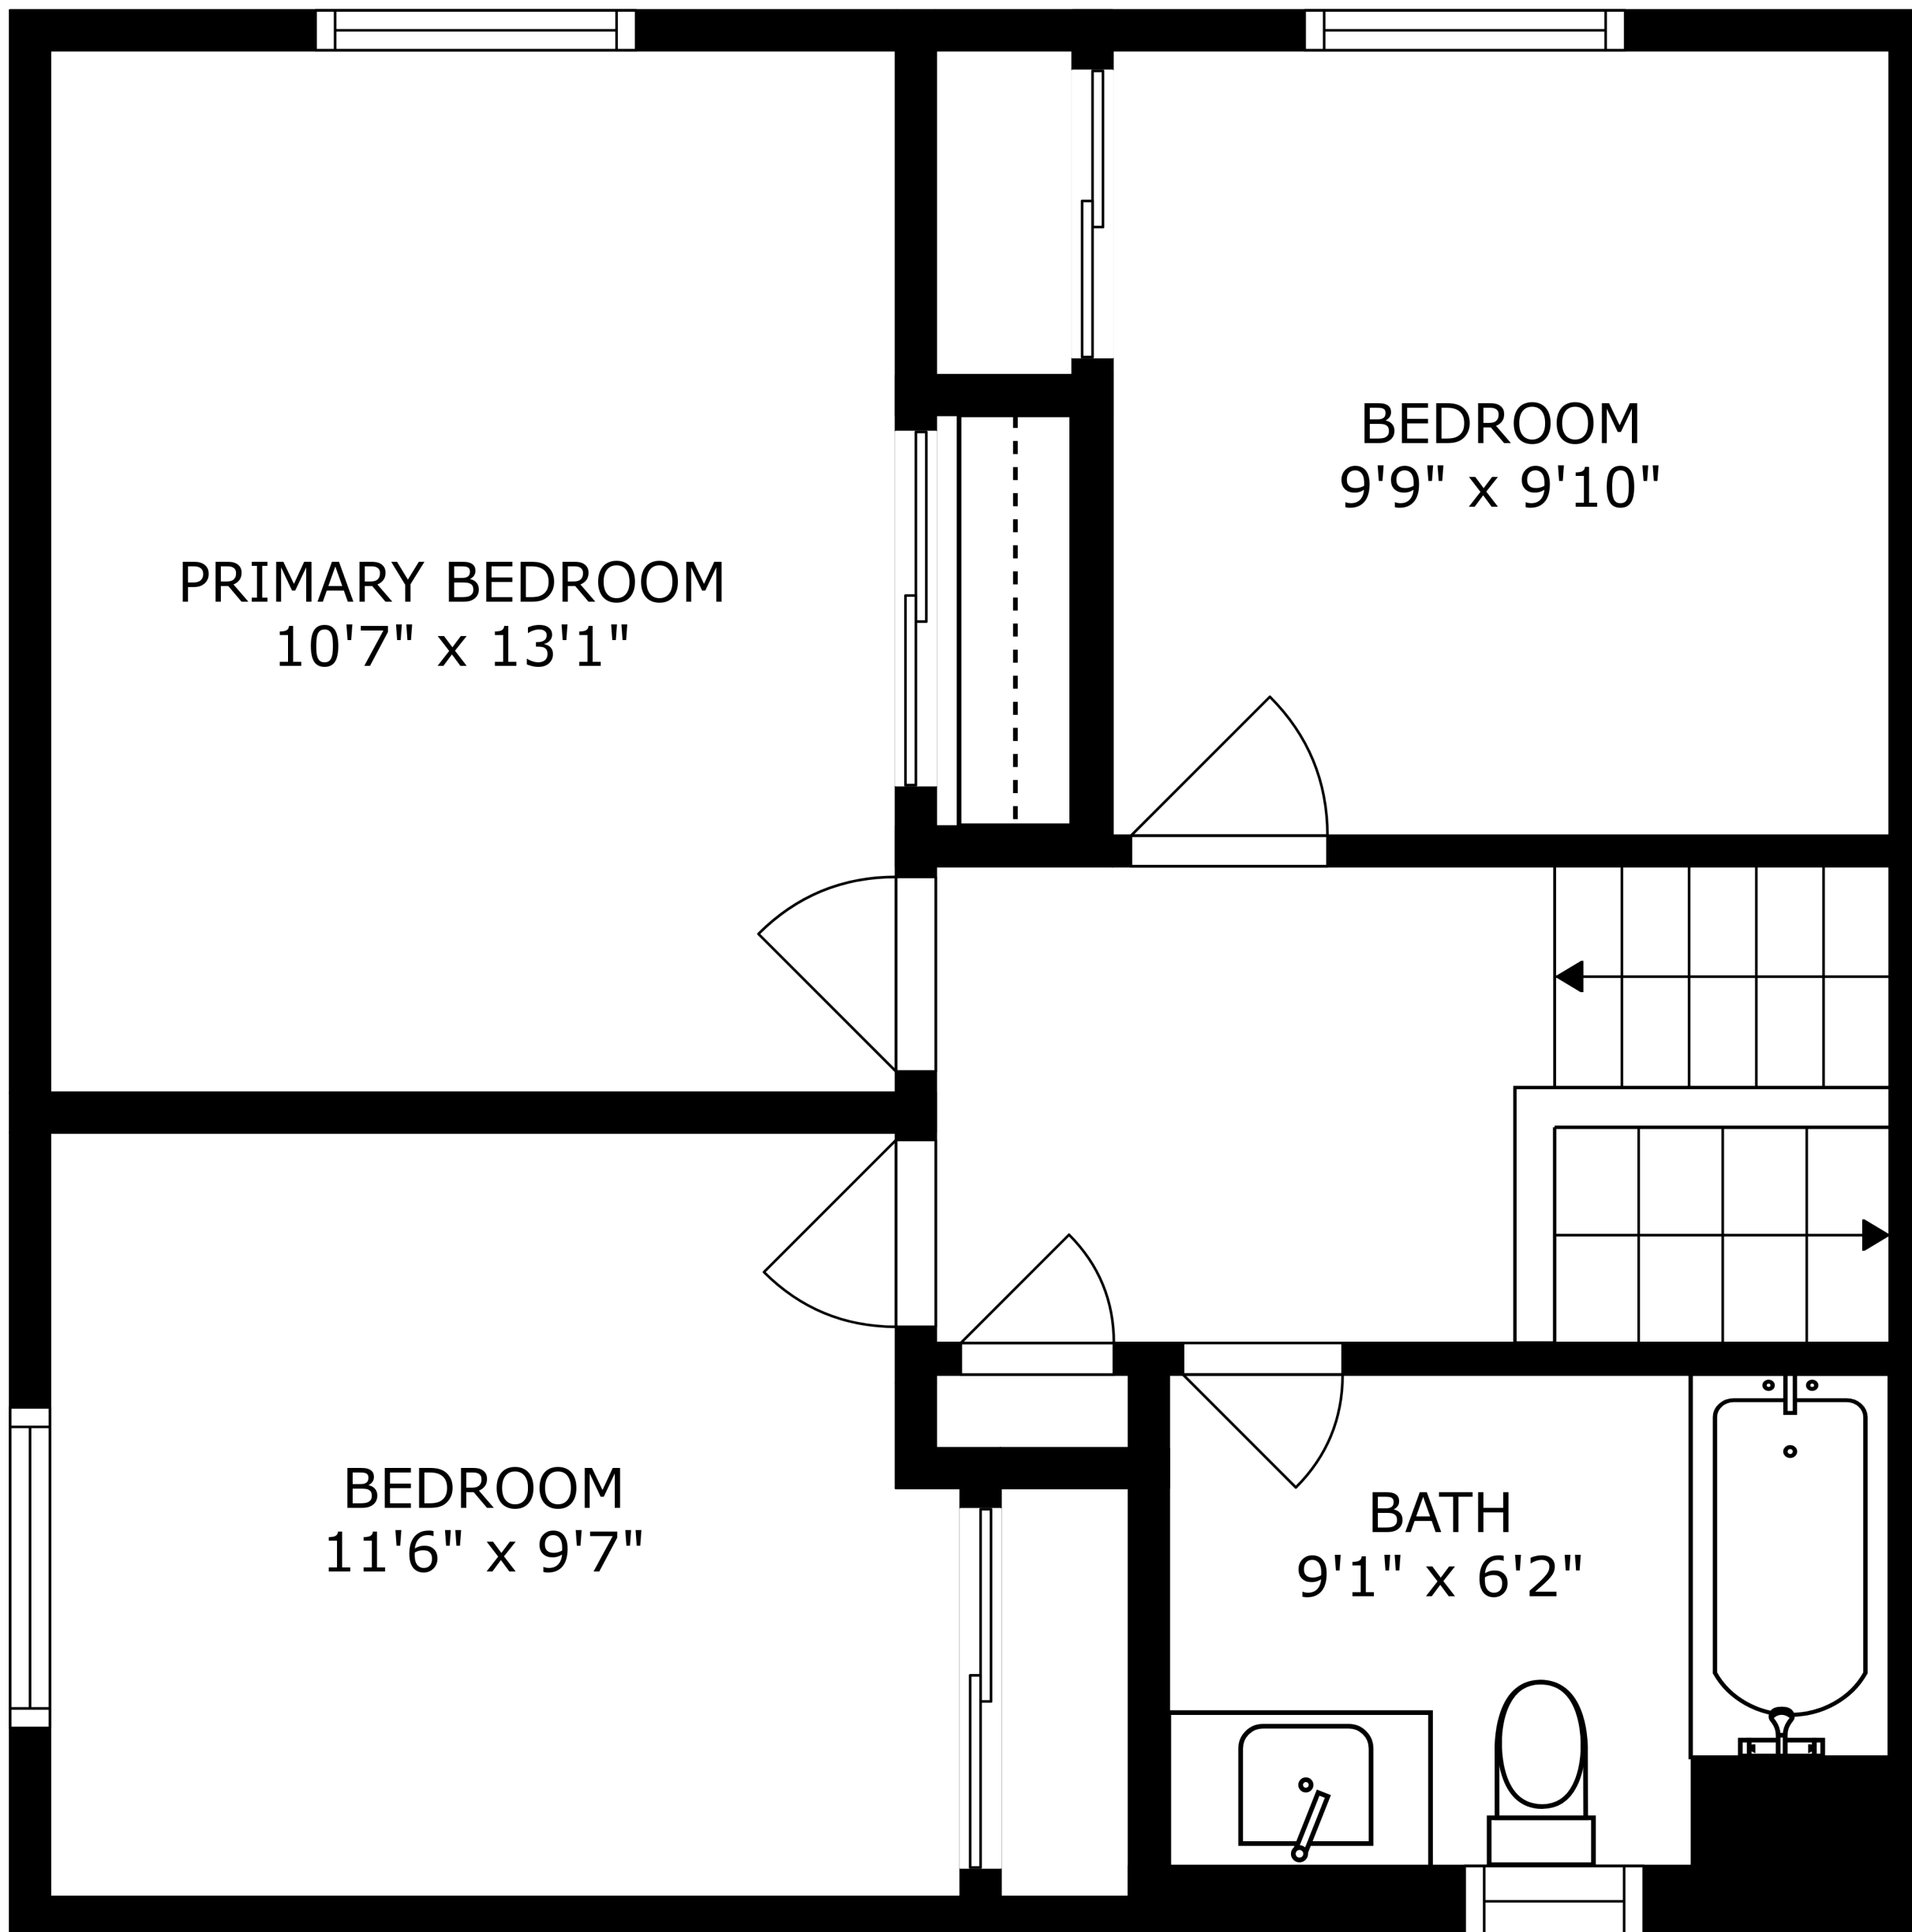

FLOOR 2

COVERED PATIO
17'4" x 11'2"

FLOOR 1

SIZES AND DIMENSIONS ARE APPROXIMATE, ACTUAL MAY VARY.

SIZES AND DIMENSIONS ARE APPROXIMATE, ACTUAL MAY VARY.

COVERED PATIO
17'4" x 11'2"

SIZES AND DIMENSIONS ARE APPROXIMATE, ACTUAL MAY VARY.