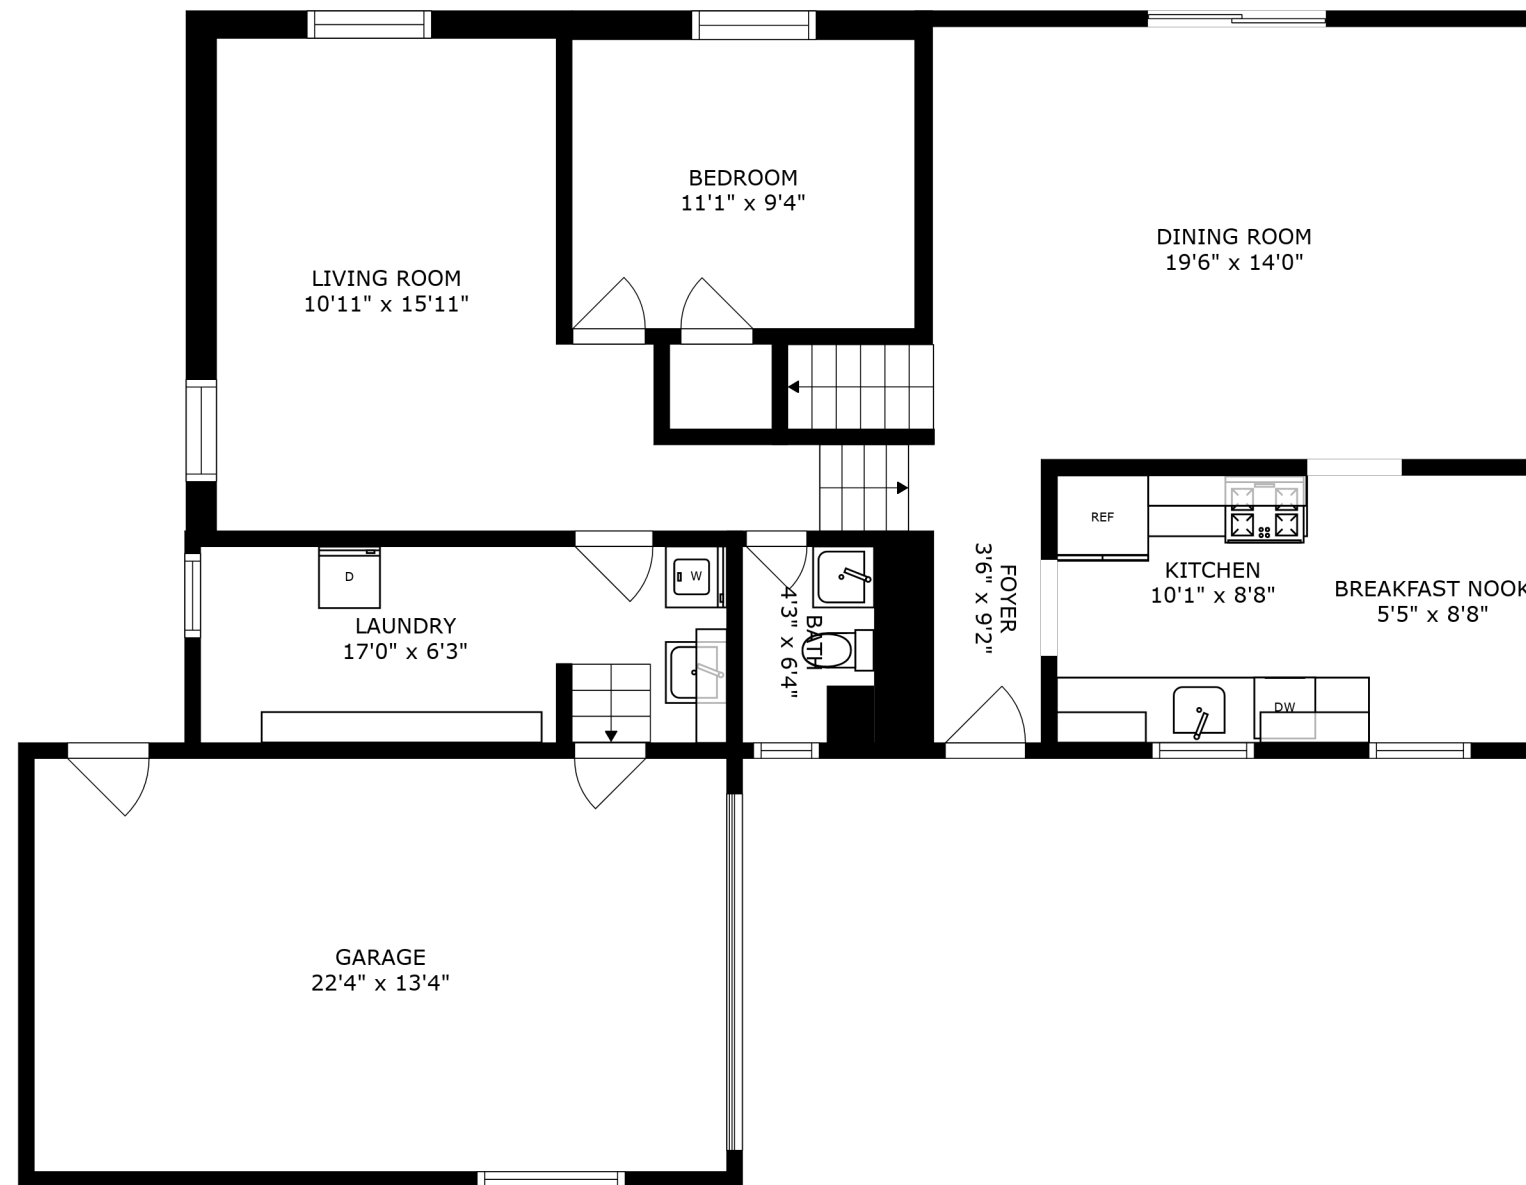

FLOOR 2

COVERED PATIO
17'4" x 11'2"

FLOOR 1

SIZES AND DIMENSIONS ARE APPROXIMATE, ACTUAL MAY VARY.

SIZES AND DIMENSIONS ARE APPROXIMATE, ACTUAL MAY VARY.

COVERED PATIO
17'4" x 11'2"

SIZES AND DIMENSIONS ARE APPROXIMATE, ACTUAL MAY VARY.