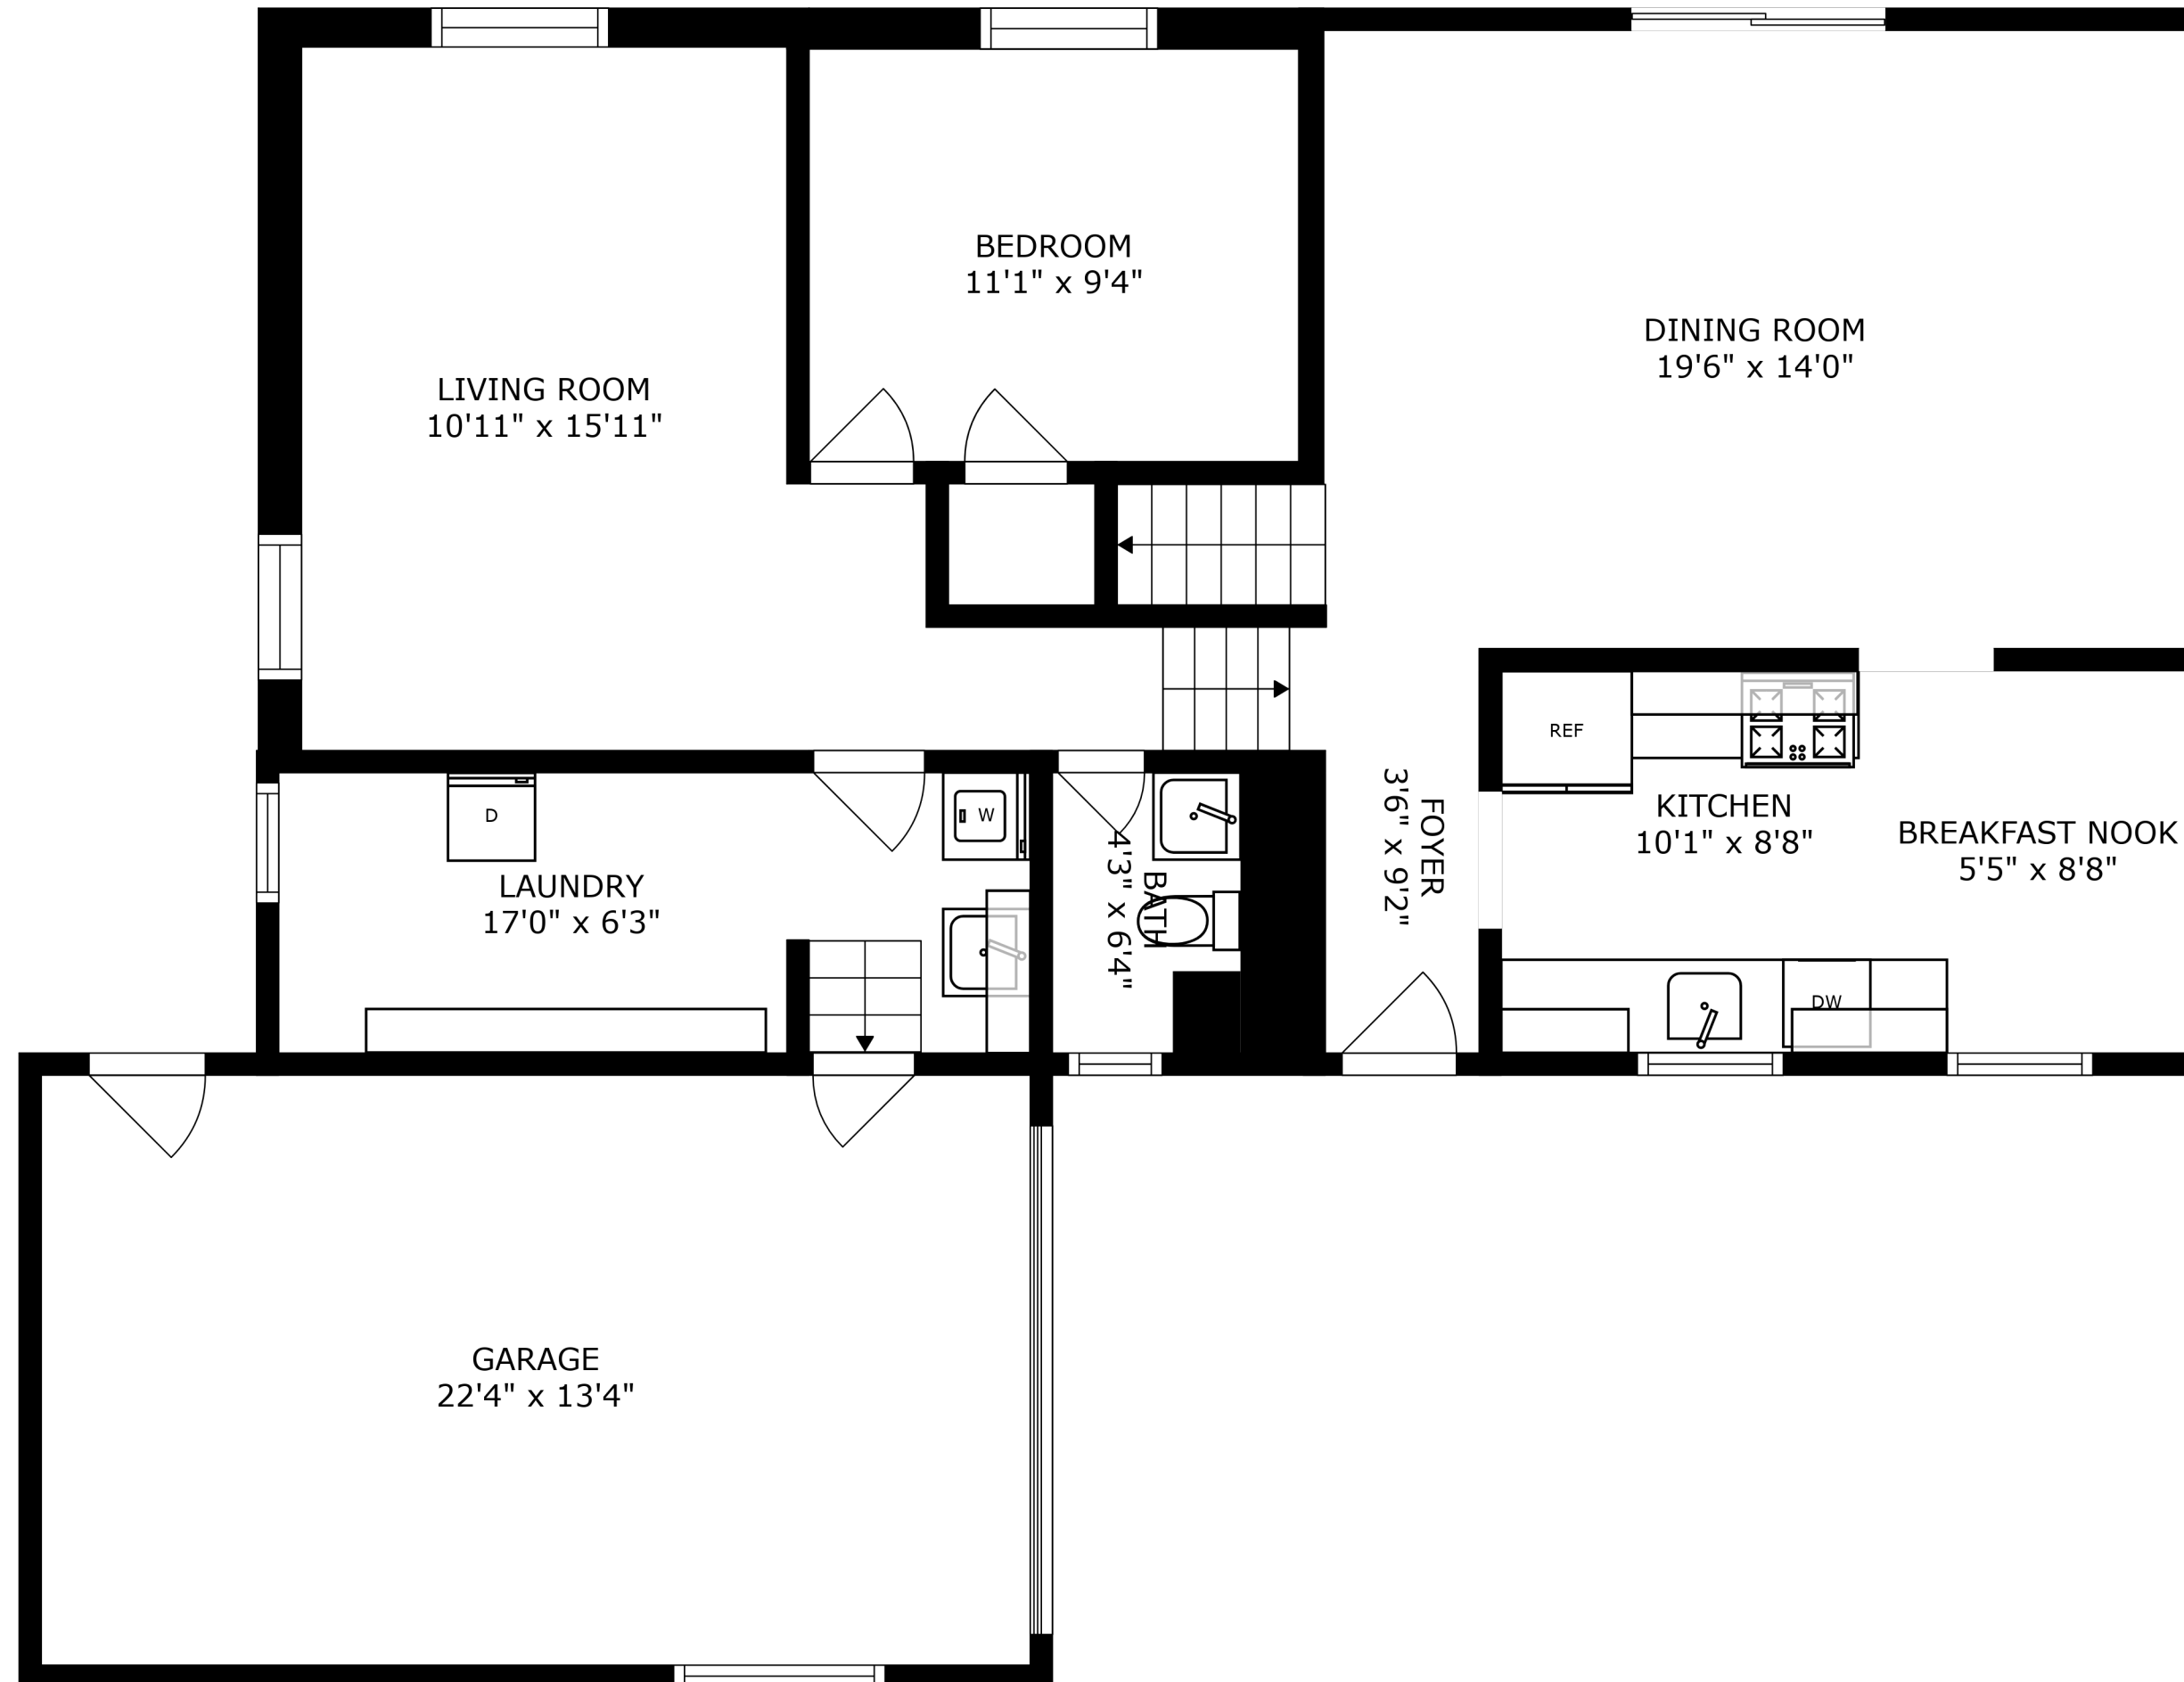

FLOOR 2

COVERED PATIO
17'4" x 11'2"

FLOOR 1

SIZES AND DIMENSIONS ARE APPROXIMATE, ACTUAL MAY VARY.

SIZES AND DIMENSIONS ARE APPROXIMATE, ACTUAL MAY VARY.

COVERED PATIO
17'4" x 11'2"

SIZES AND DIMENSIONS ARE APPROXIMATE, ACTUAL MAY VARY.