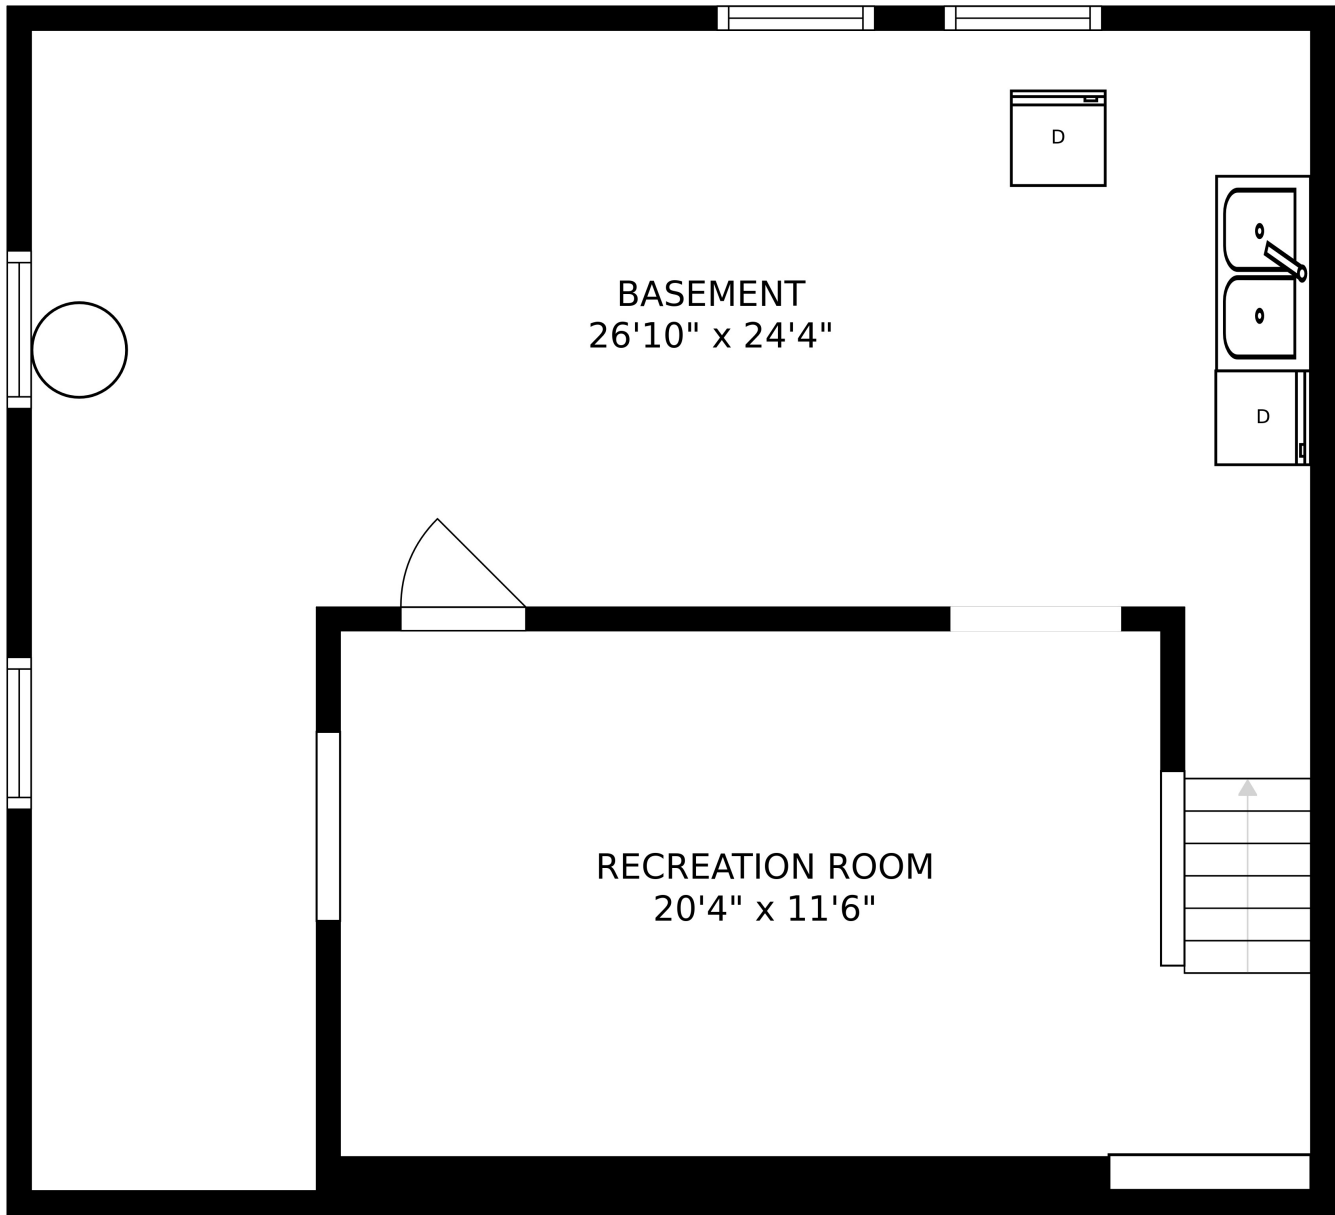

FLOOR 1

FLOOR 2

FLOOR 3

SIZES AND DIMENSIONS ARE APPROXIMATE, ACTUAL MAY VARY.

SIZES AND DIMENSIONS ARE APPROXIMATE, ACTUAL MAY VARY.

SIZES AND DIMENSIONS ARE APPROXIMATE, ACTUAL MAY VARY.

BASEMENT
26'10" x 24'4"

RECREATION ROOM
20'4" x 11'6"

SIZES AND DIMENSIONS ARE APPROXIMATE, ACTUAL MAY VARY.