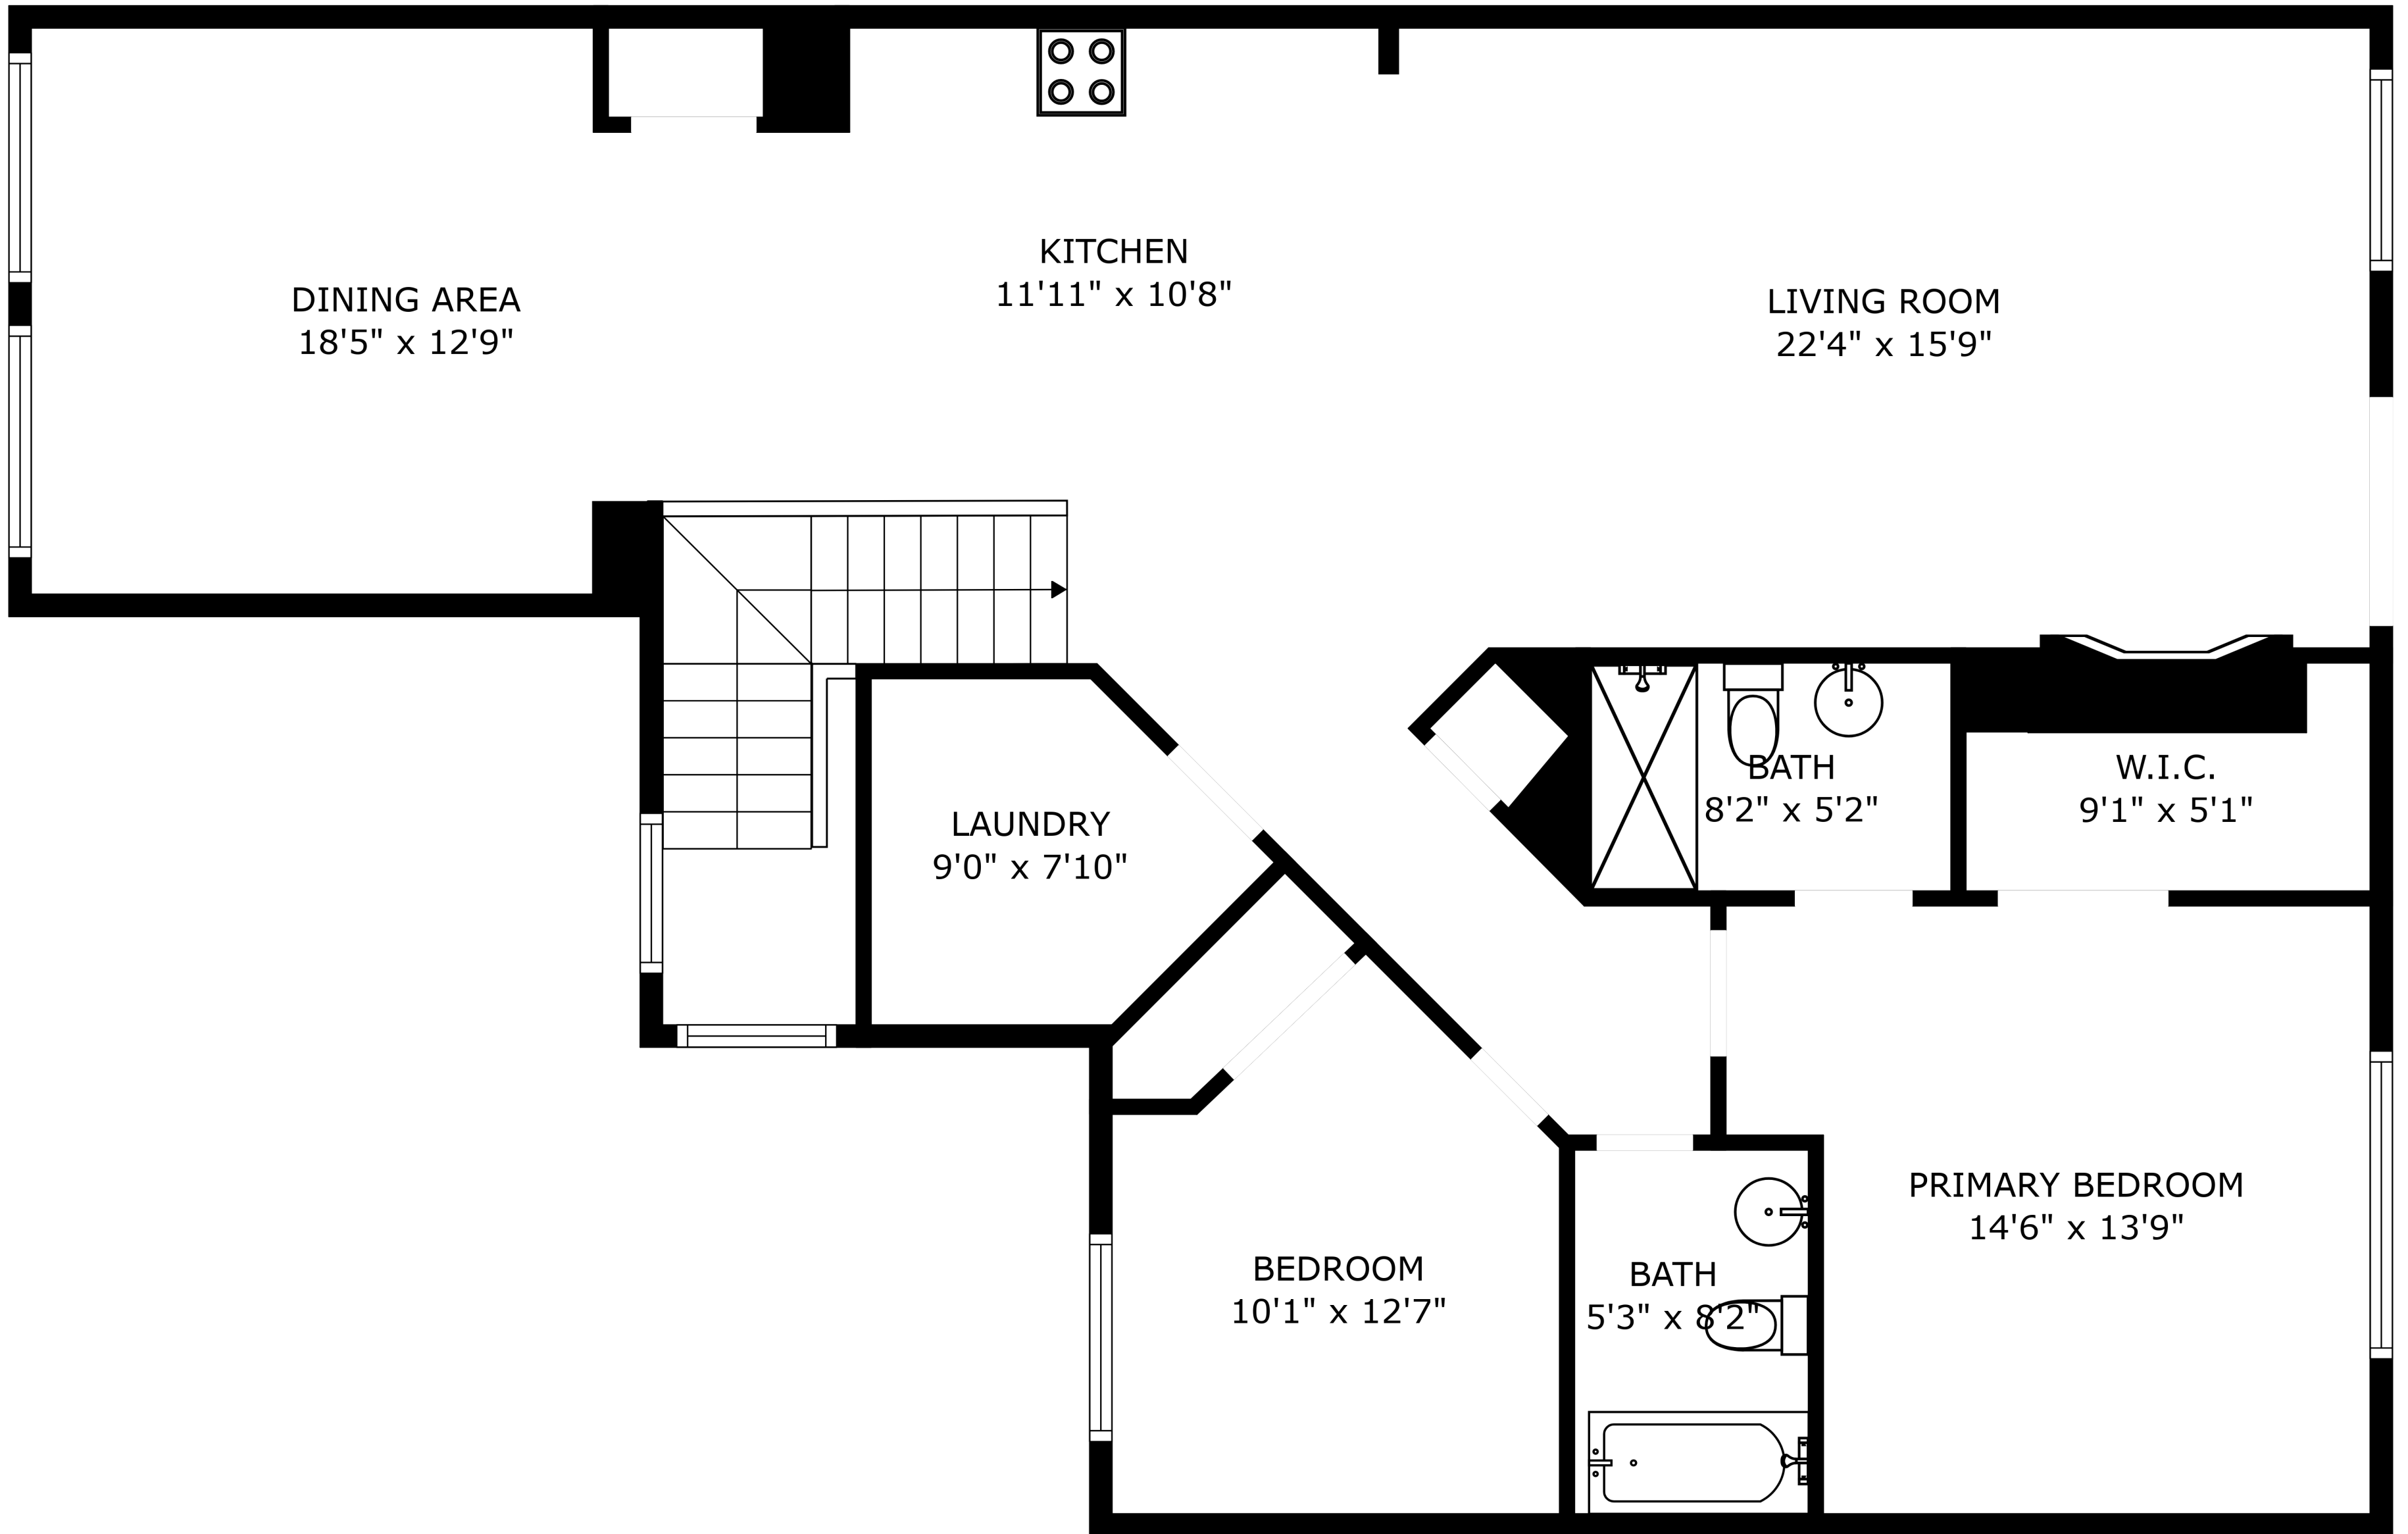

FLOOR 1

SIZES AND DIMENSIONS ARE APPROXIMATE, ACTUAL MAY VARY.

GARAGE
13'9" x 11'6"

FOYER
7'9" x 11'6"