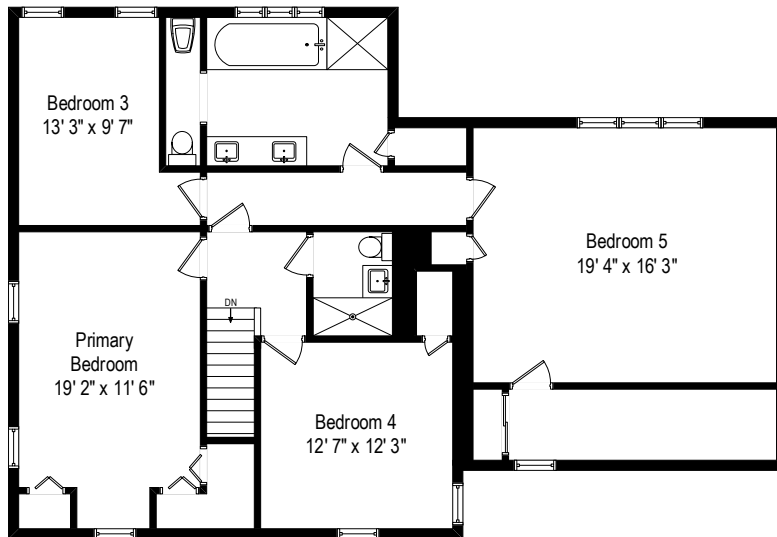

54 Sherwood Road - Tenafly, NJ 07670

First Level

54 Sherwood Road - Tenafly, NJ 07670

Second Level

Garage
21' 9" x 18' 9"

54 Sherwood Road - Tenafly, NJ 07670

Lower Level

All dimensions are approximate. This plan is for marketing purposes only.

Second Level

First Level

Lower Level

54 Sherwood Road - Tenafly, NJ 07670