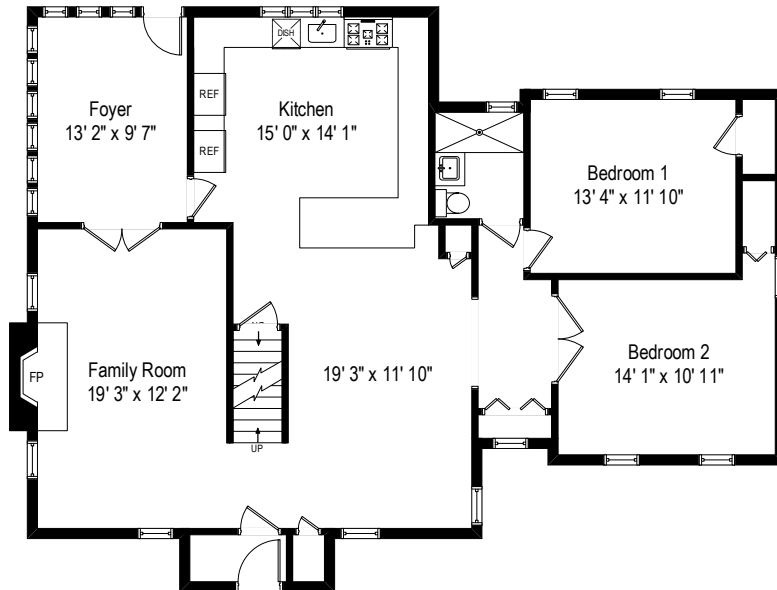

54 Sherwood Road - Tenafly, NJ 07670

First Level

54 Sherwood Road - Tenafly, NJ 07670

Second Level

Garage
21' 9" x 18' 9"

54 Sherwood Road - Tenafly, NJ 07670

Lower Level

All dimensions are approximate. This plan is for marketing purposes only.

Second Level

First Level

Lower Level

54 Sherwood Road - Tenafly, NJ 07670