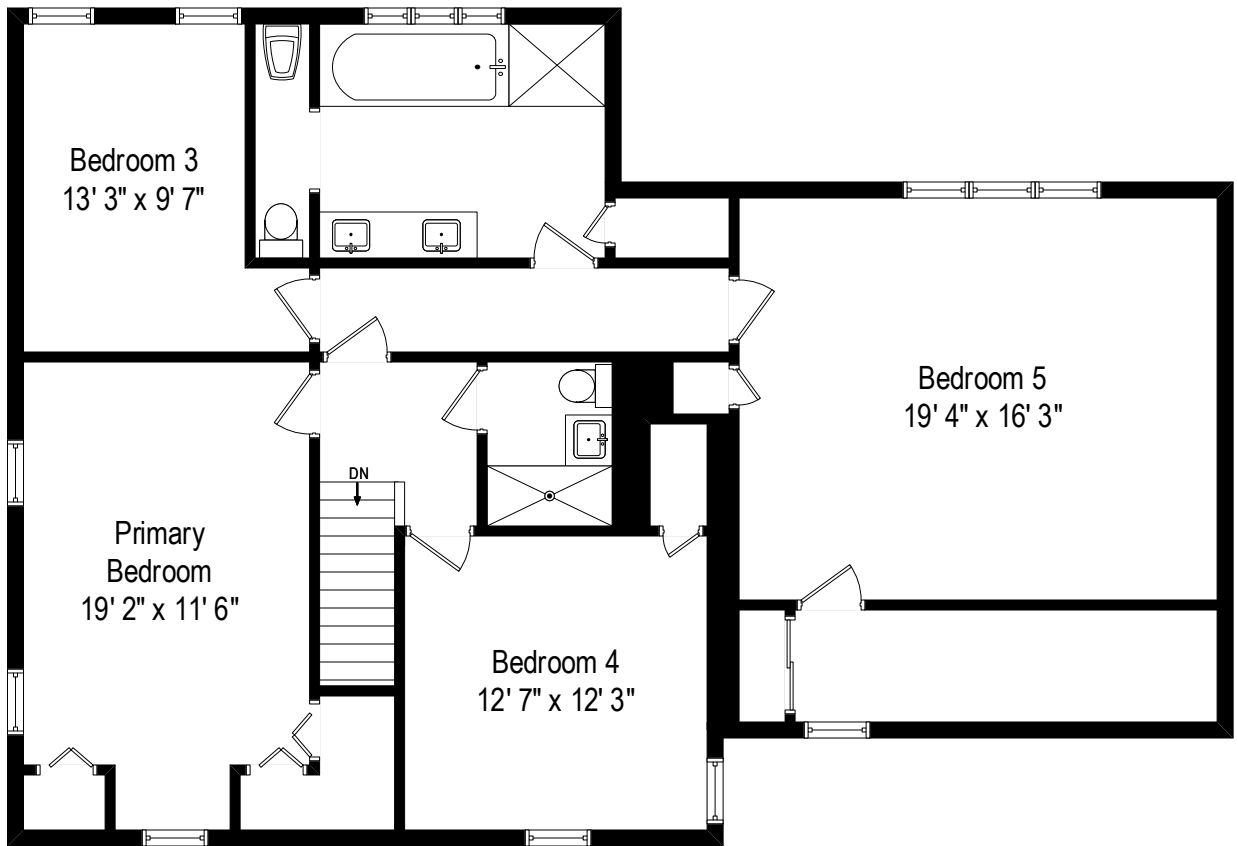

54 Sherwood Road - Tenafly, NJ 07670

First Level

54 Sherwood Road - Tenafly, NJ 07670

Second Level

Garage
21' 9" x 18' 9"

54 Sherwood Road - Tenafly, NJ 07670

Lower Level

All dimensions are approximate. This plan is for marketing purposes only.

Second Level

First Level

Lower Level

54 Sherwood Road - Tenafly, NJ 07670