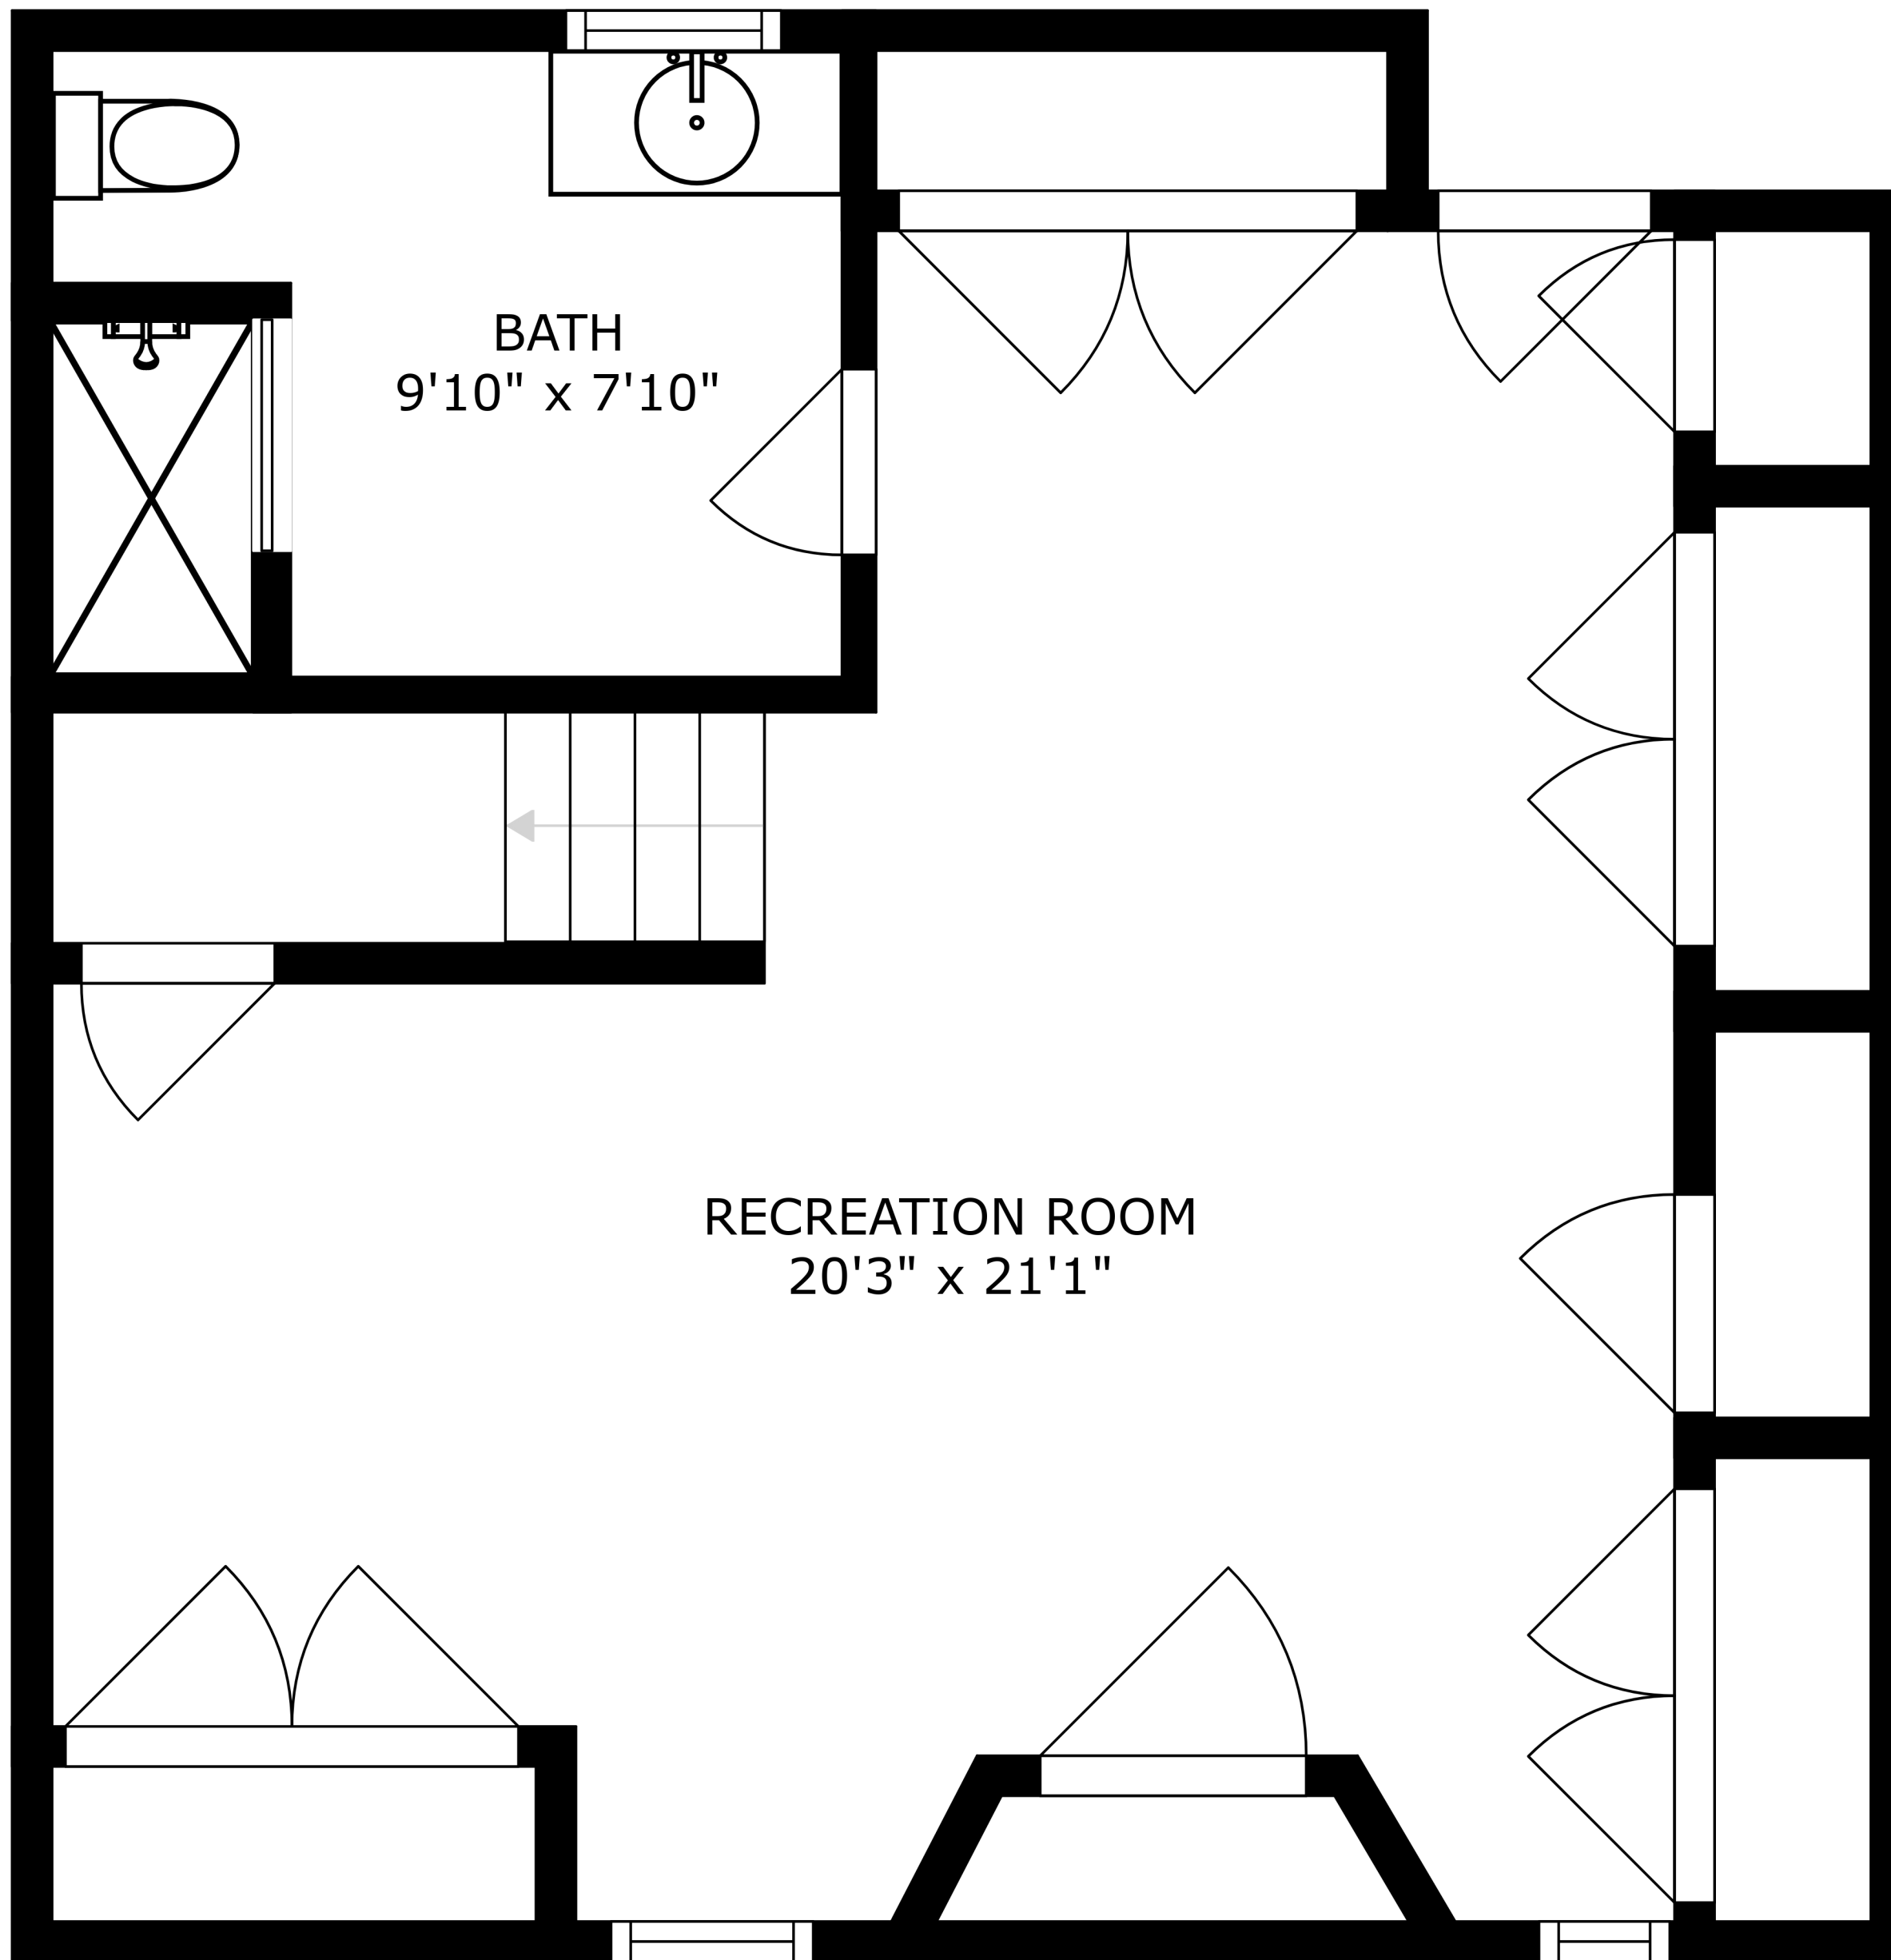

FLOOR 3

FLOOR 1

FLOOR 2

SIZES AND DIMENSIONS ARE APPROXIMATE, ACTUAL MAY VARY.

BEDROOM
8'11" x 18'3"

BATH
8'4" x 5'3"

BEDROOM
11'11" x 9'10"

PRIMARY BEDROOM
17'8" x 12'6"

SIZES AND DIMENSIONS ARE APPROXIMATE, ACTUAL MAY VARY.

BATH
9'10" x 7'10"

RECREATION ROOM
20'3" x 21'1"