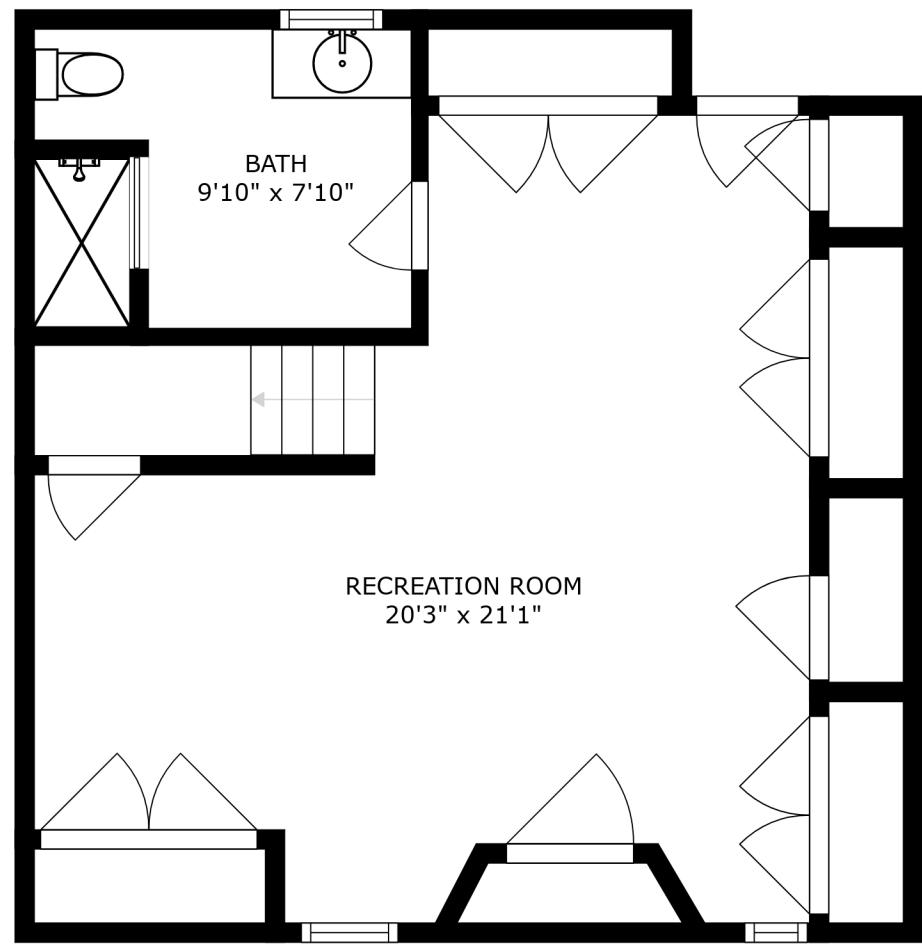

FLOOR 3

FLOOR 1

FLOOR 2

SIZES AND DIMENSIONS ARE APPROXIMATE, ACTUAL MAY VARY.

BEDROOM
8'11" x 18'3"

BATH
8'4" x 5'3"

BEDROOM
11'11" x 9'10"

PRIMARY BEDROOM
17'8" x 12'6"

SIZES AND DIMENSIONS ARE APPROXIMATE, ACTUAL MAY VARY.

BATH
9'10" x 7'10"

RECREATION ROOM
20'3" x 21'1"