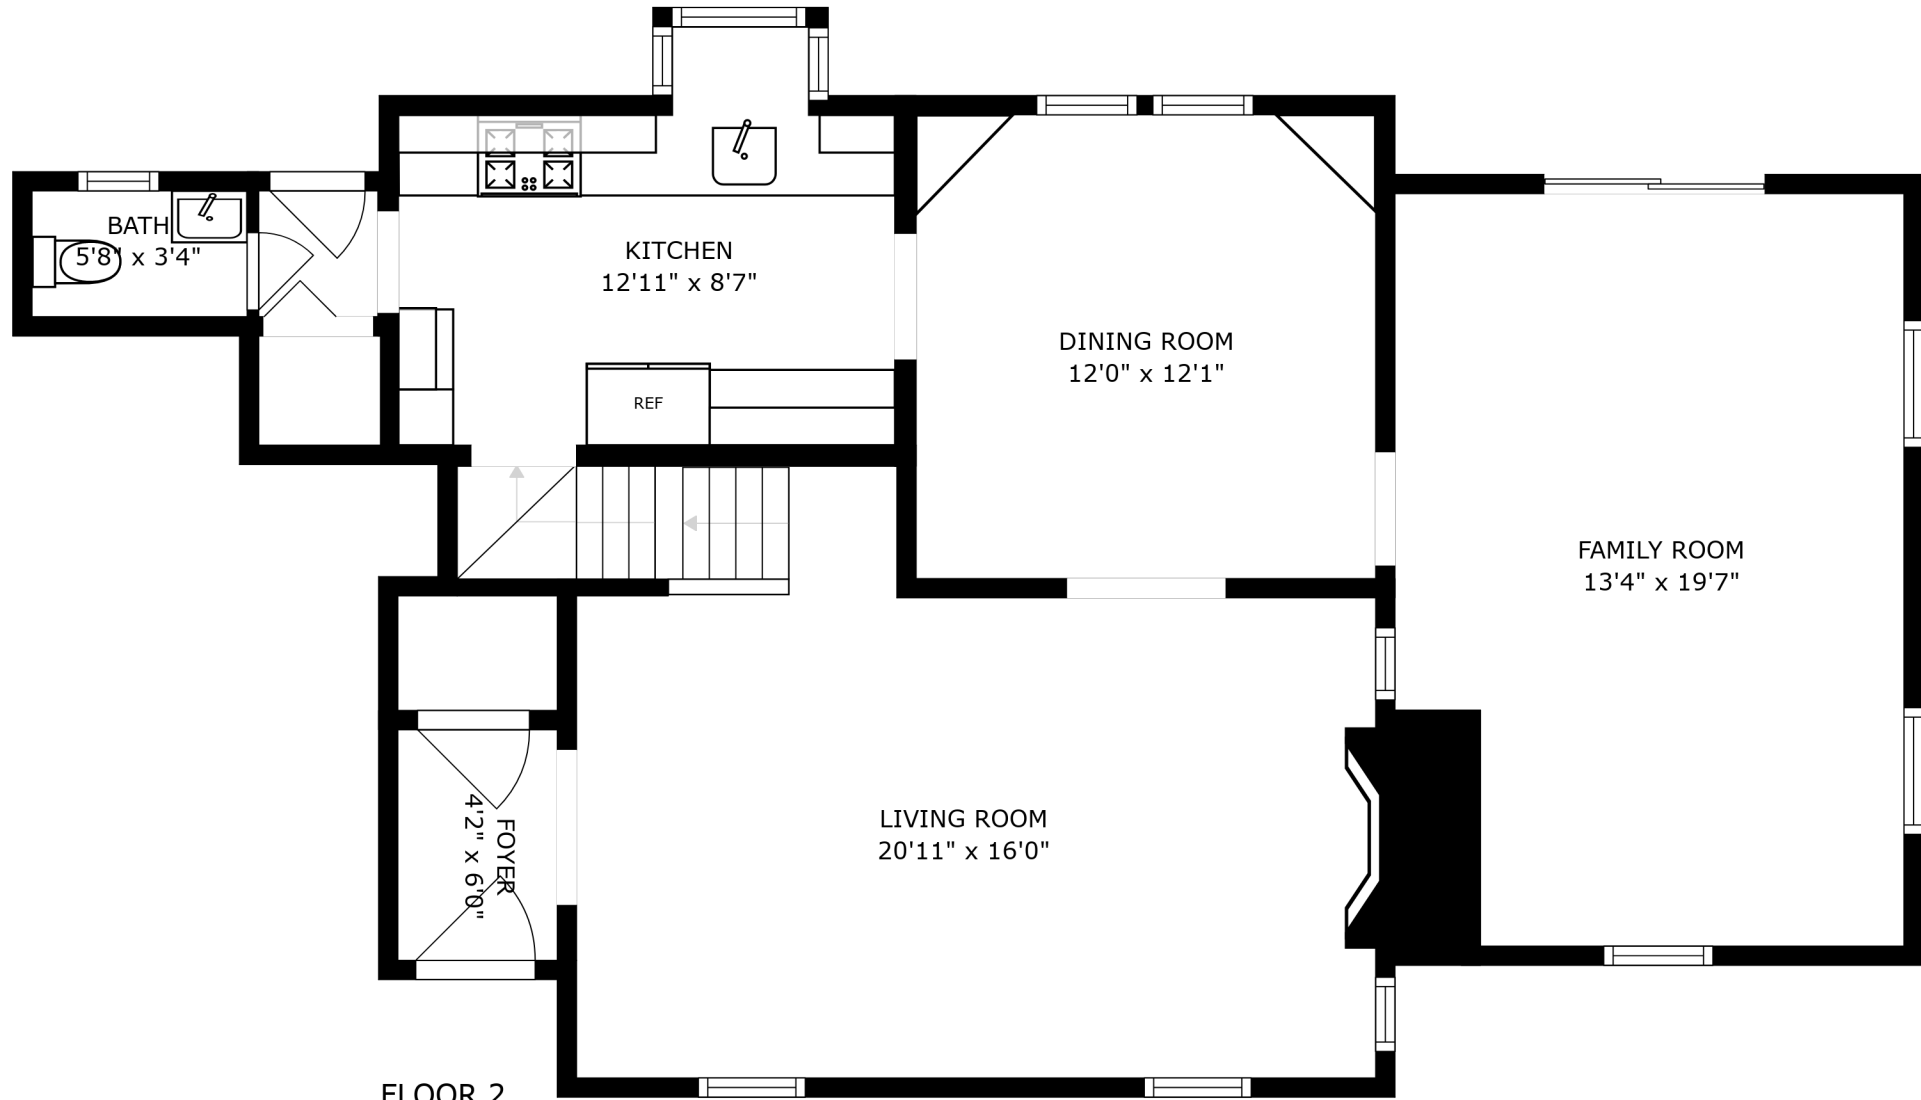

FLOOR 3

FLOOR 1

FLOOR 2

SIZES AND DIMENSIONS ARE APPROXIMATE, ACTUAL MAY VARY.

BEDROOM
8'11" x 18'3"

BATH
8'4" x 5'3"

BEDROOM
11'11" x 9'10"

PRIMARY BEDROOM
17'8" x 12'6"

SIZES AND DIMENSIONS ARE APPROXIMATE, ACTUAL MAY VARY.

BATH
9'10" x 7'10"

RECREATION ROOM
20'3" x 21'1"