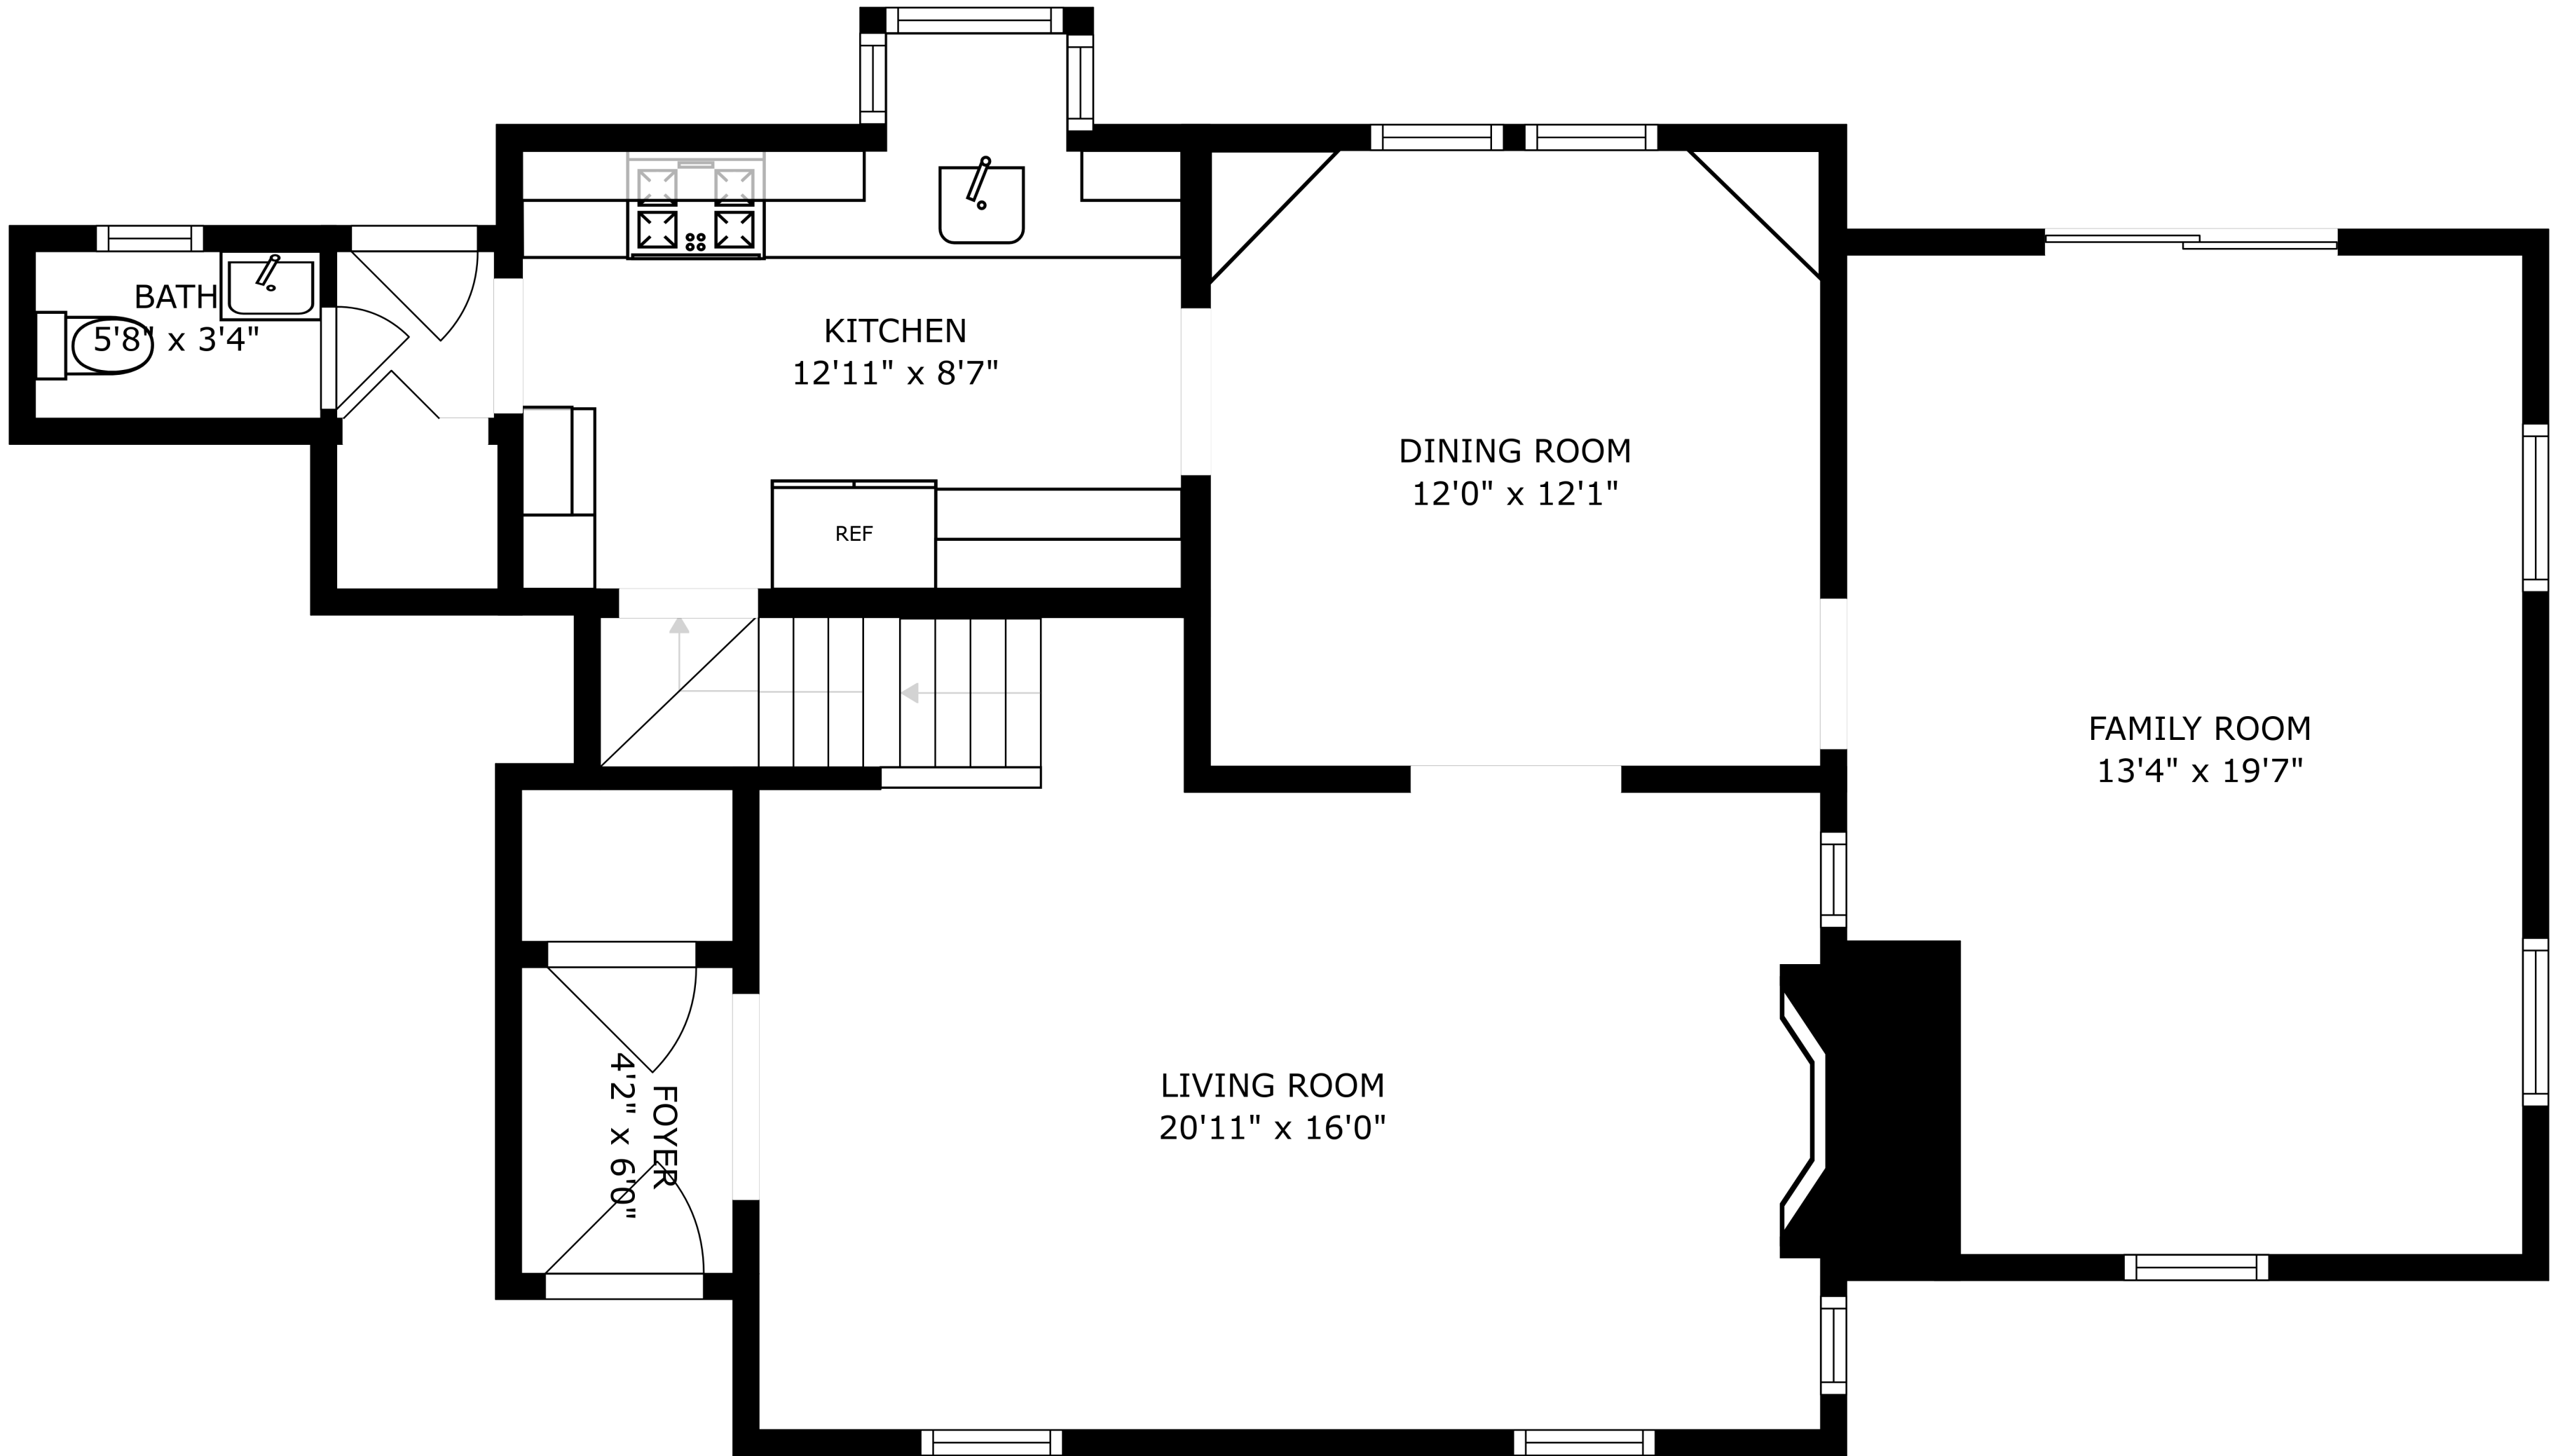

FLOOR 3

FLOOR 1

FLOOR 2

SIZES AND DIMENSIONS ARE APPROXIMATE, ACTUAL MAY VARY.

BEDROOM
8'11" x 18'3"

BATH
8'4" x 5'3"

BEDROOM
11'11" x 9'10"

PRIMARY BEDROOM
17'8" x 12'6"

SIZES AND DIMENSIONS ARE APPROXIMATE, ACTUAL MAY VARY.

BATH
9'10" x 7'10"

RECREATION ROOM
20'3" x 21'1"