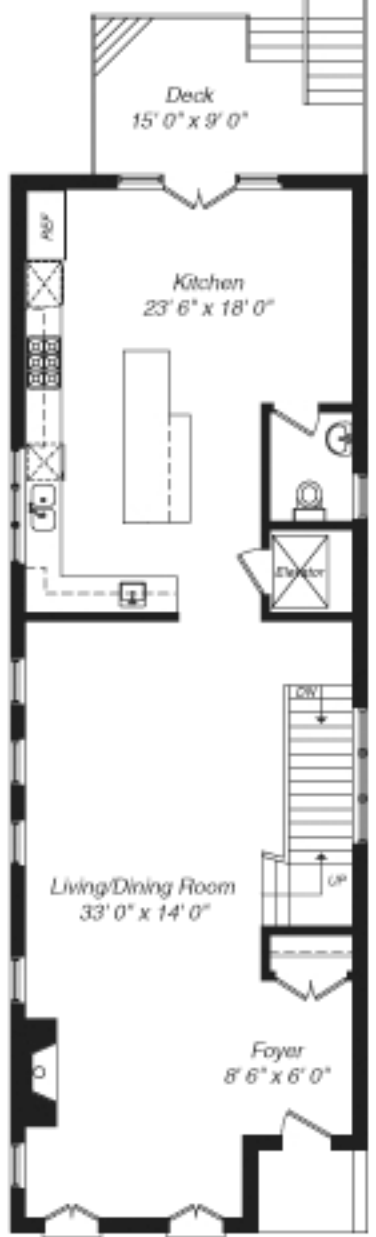

Two-Car Garage
w/Roof Deck
23' 6" x 19' 6"

Lower Level

First Floor

Second Floor

Third Floor

THE MARIO GRECO GROUP
Above and Beyond...

2681 N. Burling Street Chicago, IL

RUBLOFF

Copyright © 2007 Floorplans are approximate and for marketing purposes only. rubloff.com