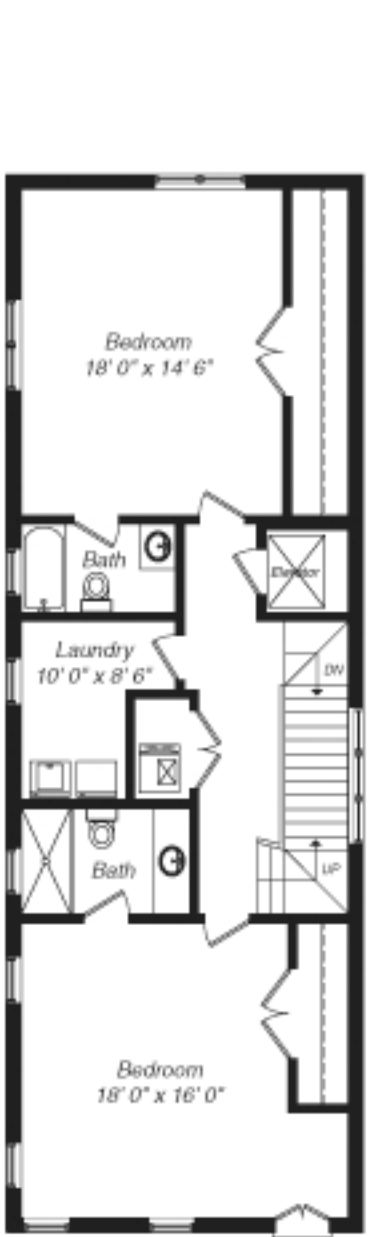

Two-Car Garage
w/Roof Deck
23' 6" x 19' 6"

Lower Level

First Floor

Second Floor

Third Floor

THE MARIO GRECO GROUP
Above and Beyond...

2681 N. Burling Street Chicago, IL

RUBLOFF

Copyright © 2007 Floorplans are approximate and for marketing purposes only. rubloff.com