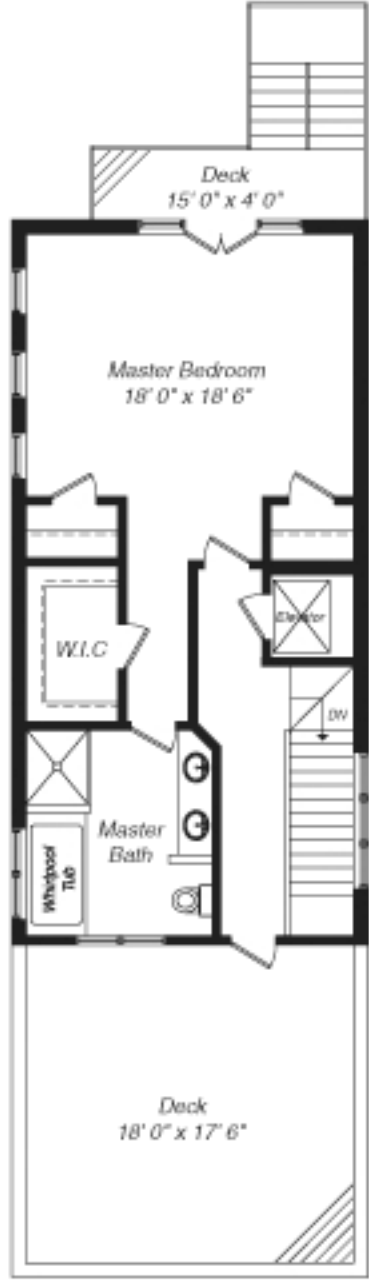

Two-Car Garage
w/Roof Deck
23' 6" x 19' 6"

Lower Level

First Floor

Second Floor

Third Floor

THE MARIO GRECO GROUP
Above and Beyond...

2681 N. Burling Street Chicago, IL

RUBLOFF

Copyright © 2007 Floorplans are approximate and for marketing purposes only. rubloff.com