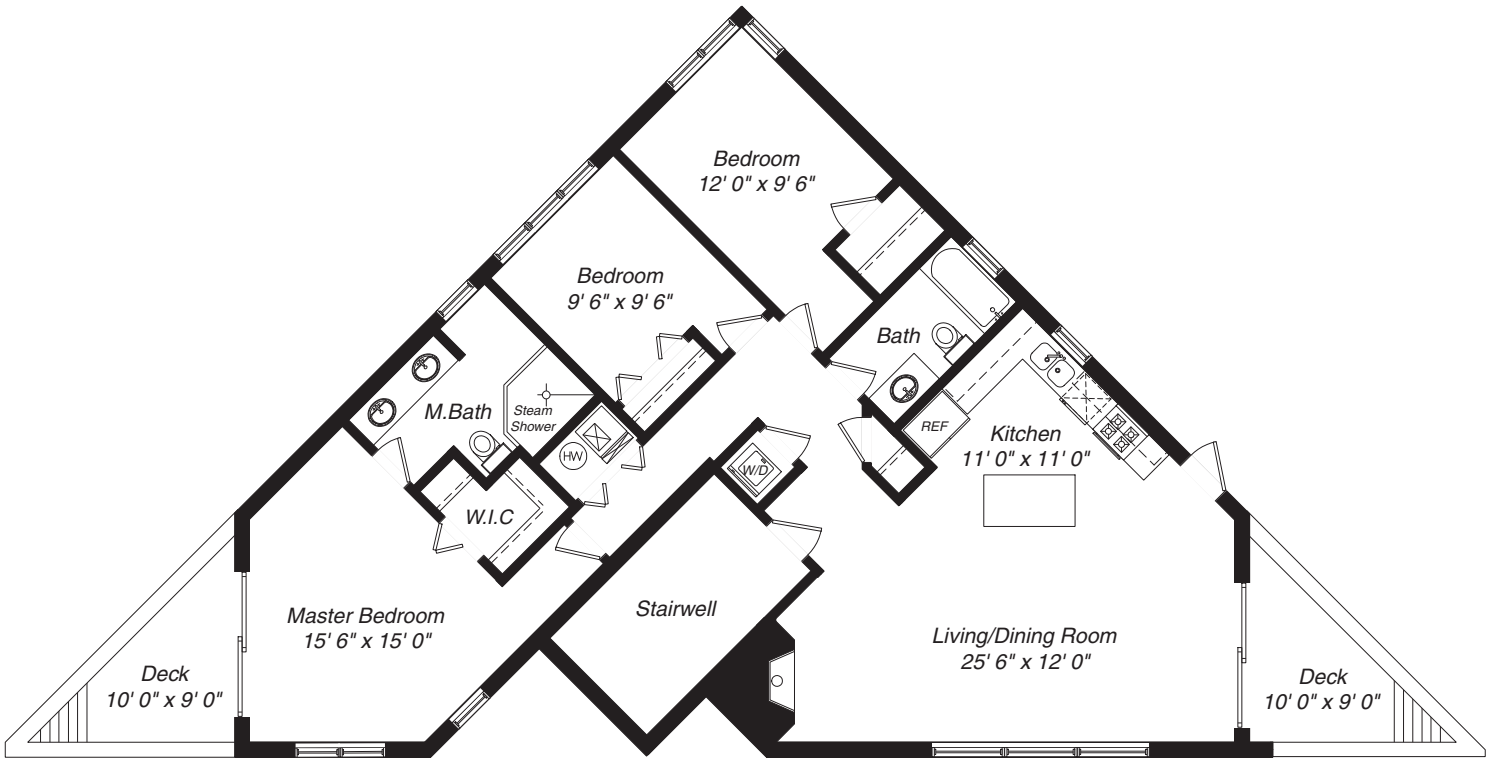

Roof Deck

**THE MARIO GRECO GROUP**  
Above and Beyond...

1741 W. Beach Avenue-3 Chicago, IL