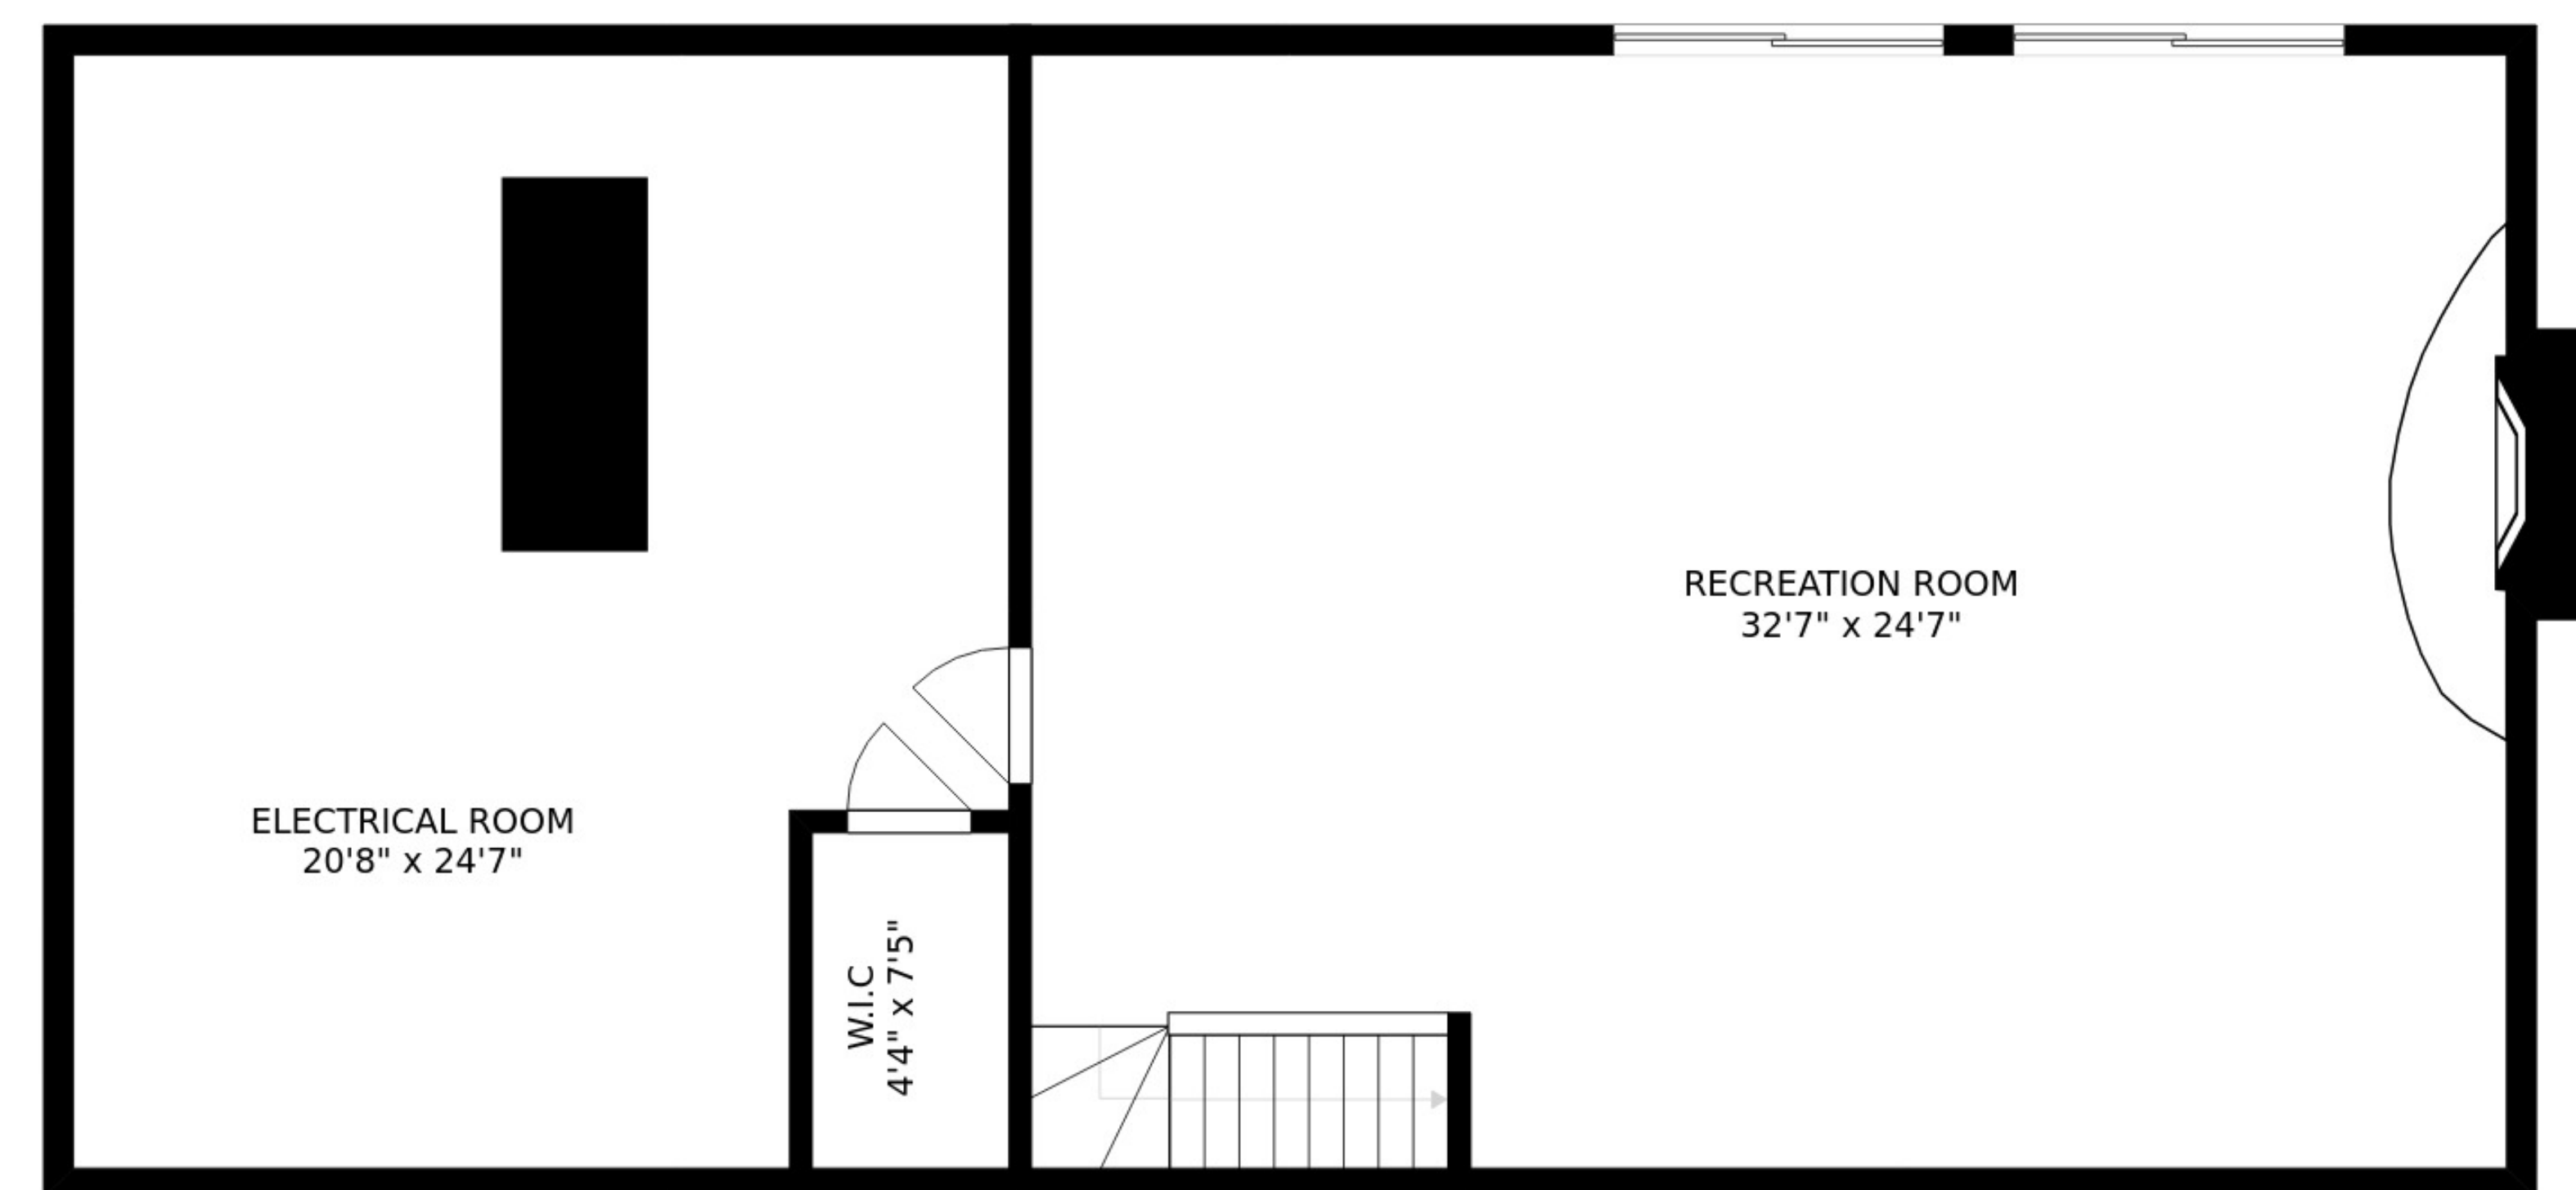

FLOOR 2

FLOOR 1

SIZES AND DIMENSIONS ARE APPROXIMATE, ACTUAL MAY VARY.

SIZES AND DIMENSIONS ARE APPROXIMATE, ACTUAL MAY VARY.

ELECTRICAL ROOM
20'8" x 24'7"

W.I.C
4'4" x 7'5"

RECREATION ROOM
32'7" x 24'7"