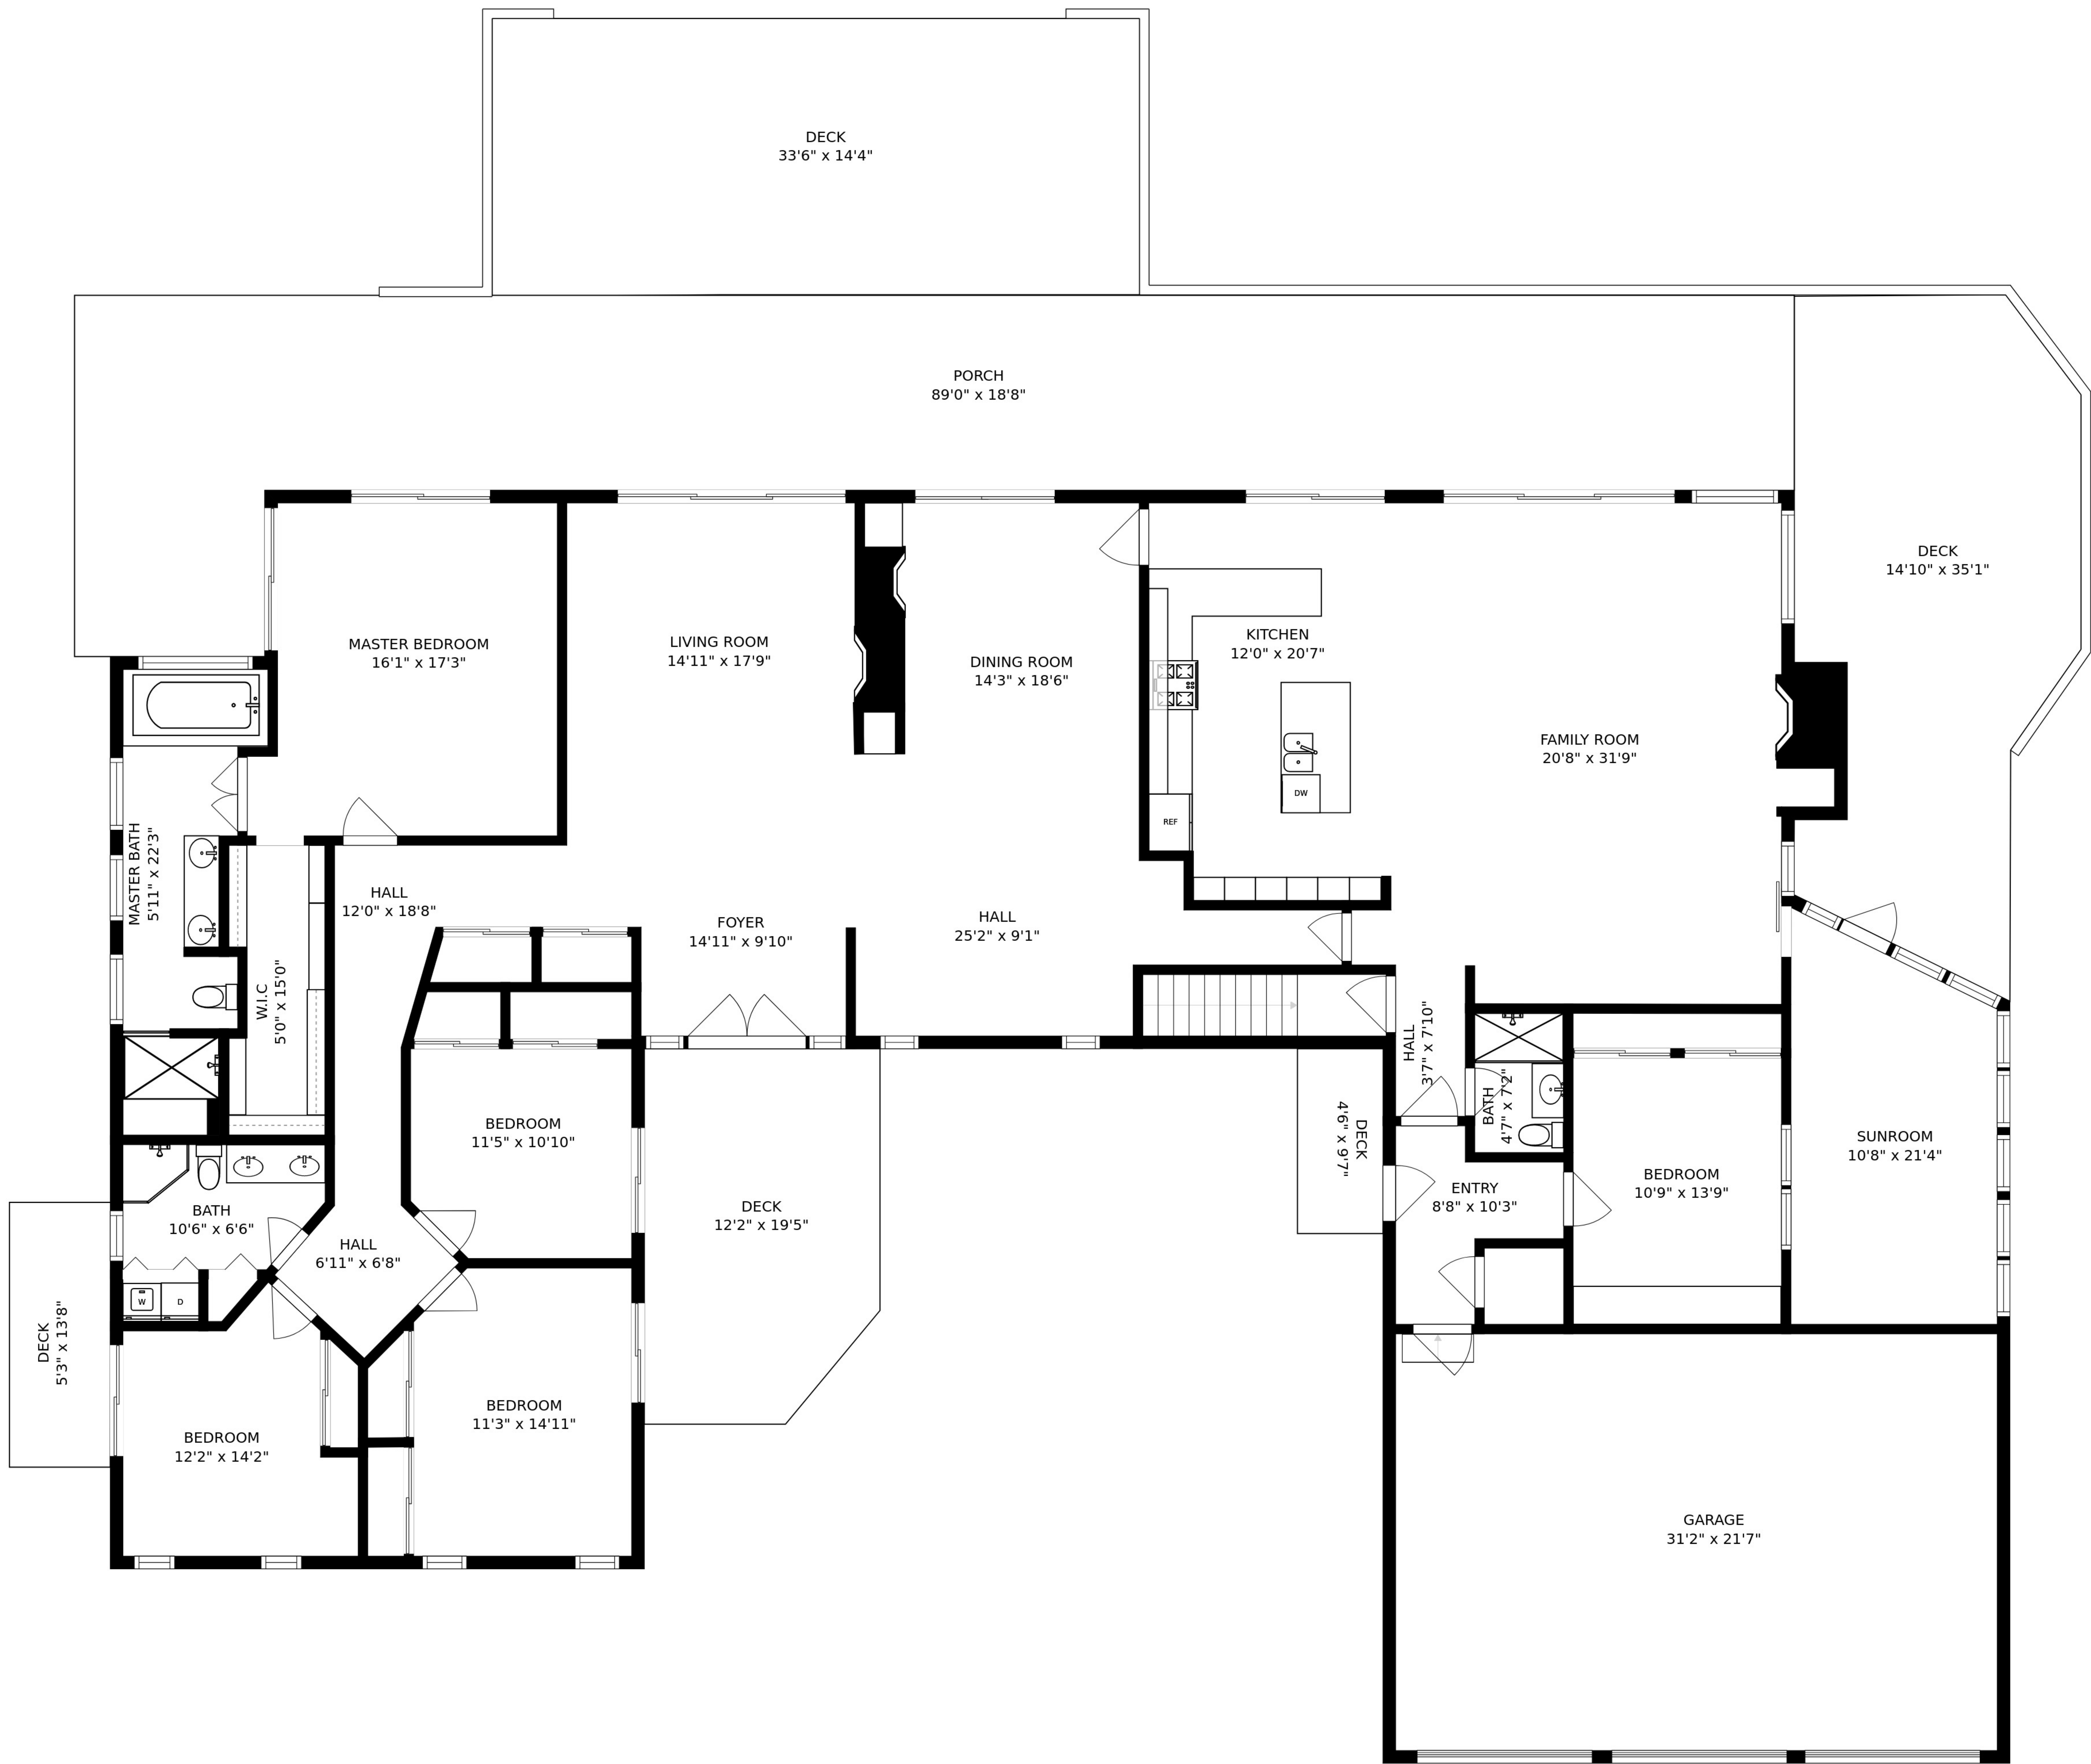

FLOOR 2

FLOOR 1

SIZES AND DIMENSIONS ARE APPROXIMATE, ACTUAL MAY VARY.

SIZES AND DIMENSIONS ARE APPROXIMATE, ACTUAL MAY VARY.

ELECTRICAL ROOM
20'8" x 24'7"

W.I.C
4'4" x 7'5"

RECREATION ROOM
32'7" x 24'7"