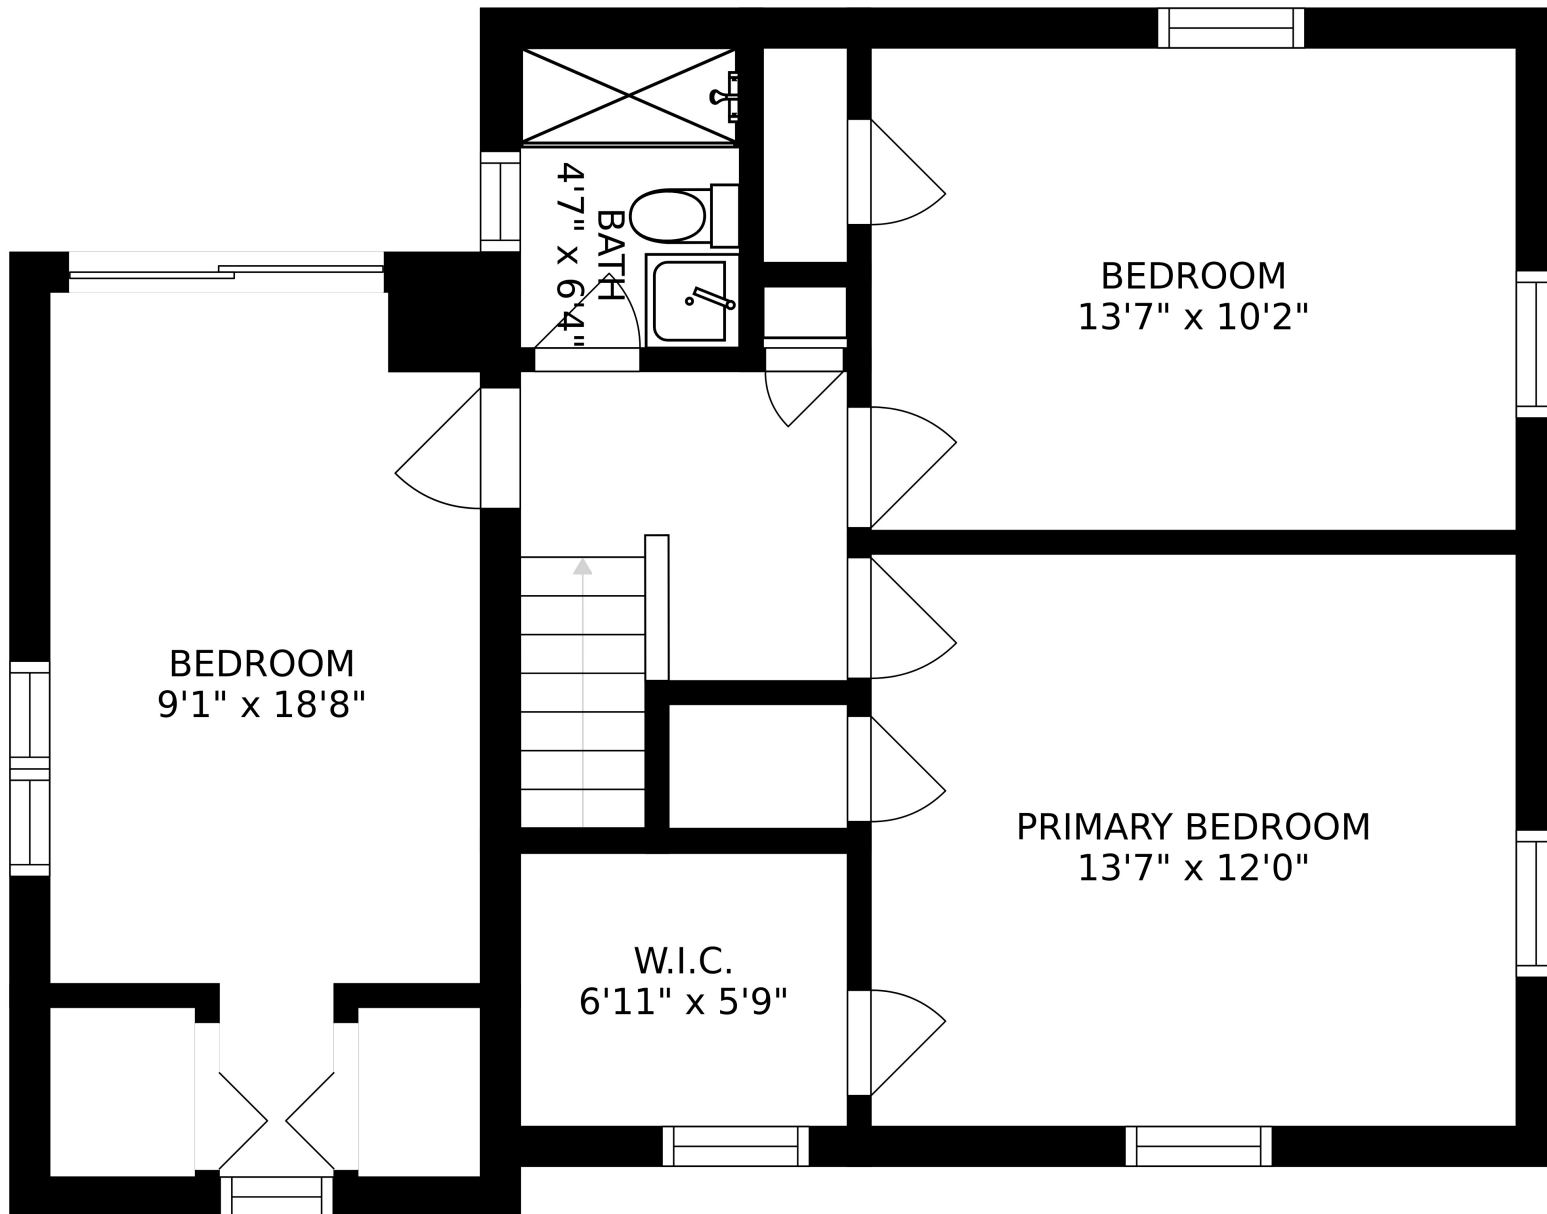

FLOOR 1

FLOOR 2

FLOOR 3

SIZES AND DIMENSIONS ARE APPROXIMATE, ACTUAL MAY VARY.

SIZES AND DIMENSIONS ARE APPROXIMATE, ACTUAL MAY VARY.

SIZES AND DIMENSIONS ARE APPROXIMATE, ACTUAL MAY VARY.

UTILITY
21'1" x 10'11"

RECREATION ROOM
21'0" x 13'9"

SIZES AND DIMENSIONS ARE APPROXIMATE, ACTUAL MAY VARY.