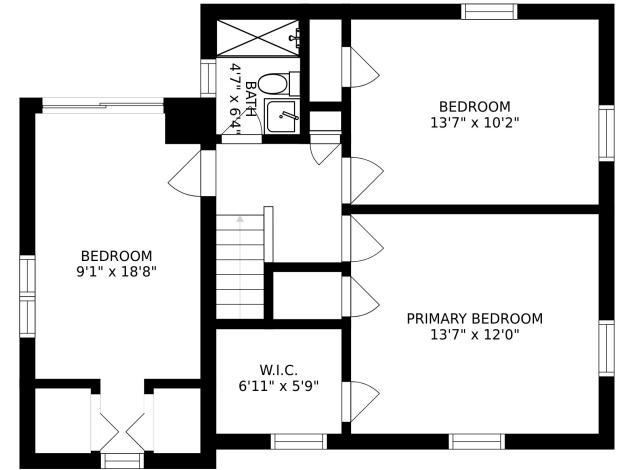

FLOOR 1

FLOOR 2

FLOOR 3

SIZES AND DIMENSIONS ARE APPROXIMATE, ACTUAL MAY VARY.

SIZES AND DIMENSIONS ARE APPROXIMATE, ACTUAL MAY VARY.

SIZES AND DIMENSIONS ARE APPROXIMATE, ACTUAL MAY VARY.

UTILITY
21'1" x 10'11"

RECREATION ROOM
21'0" x 13'9"

SIZES AND DIMENSIONS ARE APPROXIMATE, ACTUAL MAY VARY.