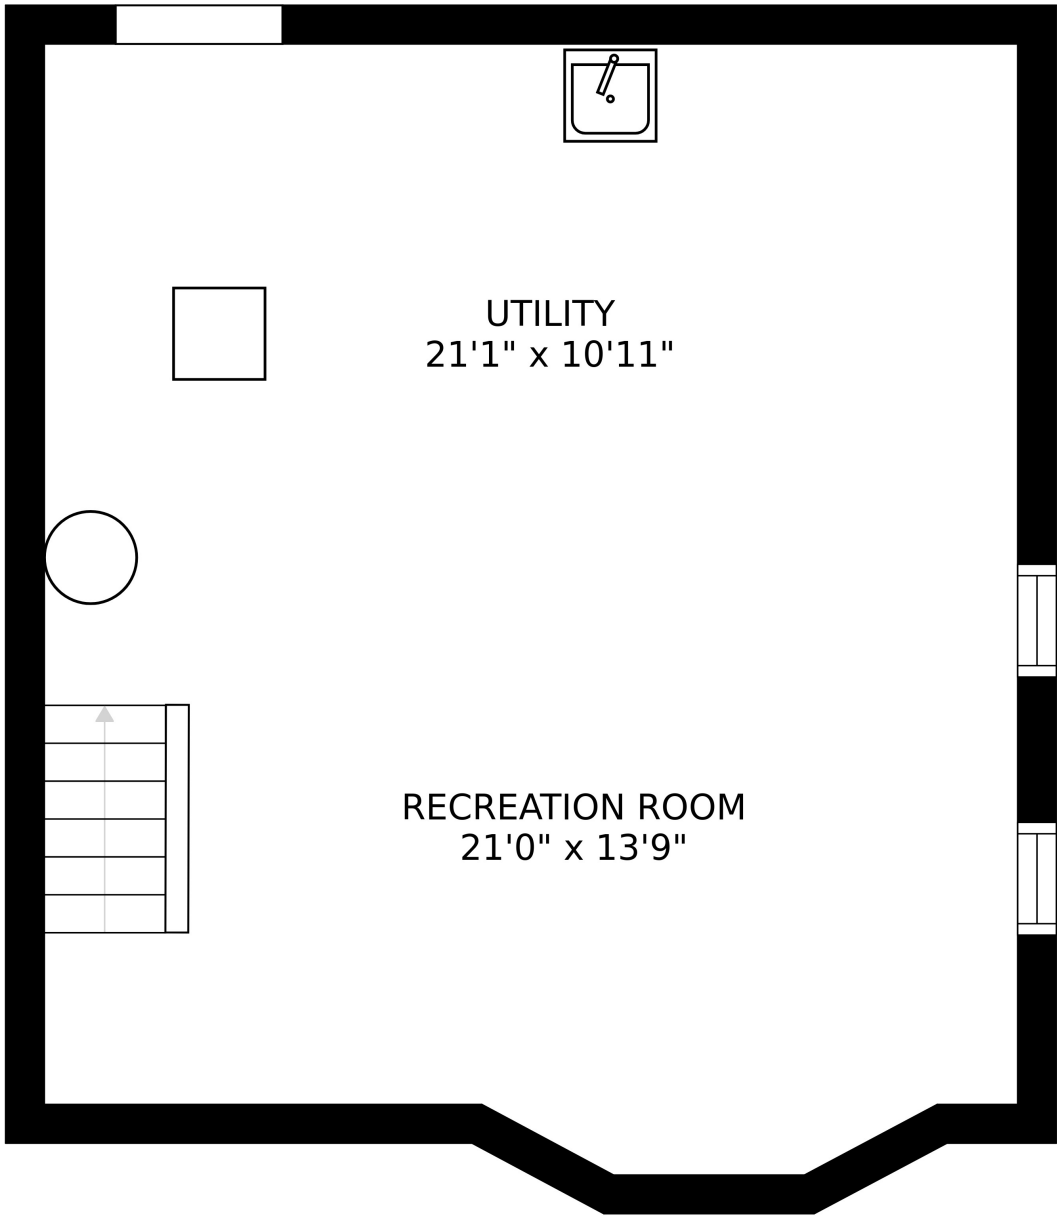

FLOOR 1

FLOOR 2

FLOOR 3

SIZES AND DIMENSIONS ARE APPROXIMATE, ACTUAL MAY VARY.

SIZES AND DIMENSIONS ARE APPROXIMATE, ACTUAL MAY VARY.

SIZES AND DIMENSIONS ARE APPROXIMATE, ACTUAL MAY VARY.

UTILITY
21'1" x 10'11"

RECREATION ROOM
21'0" x 13'9"

SIZES AND DIMENSIONS ARE APPROXIMATE, ACTUAL MAY VARY.