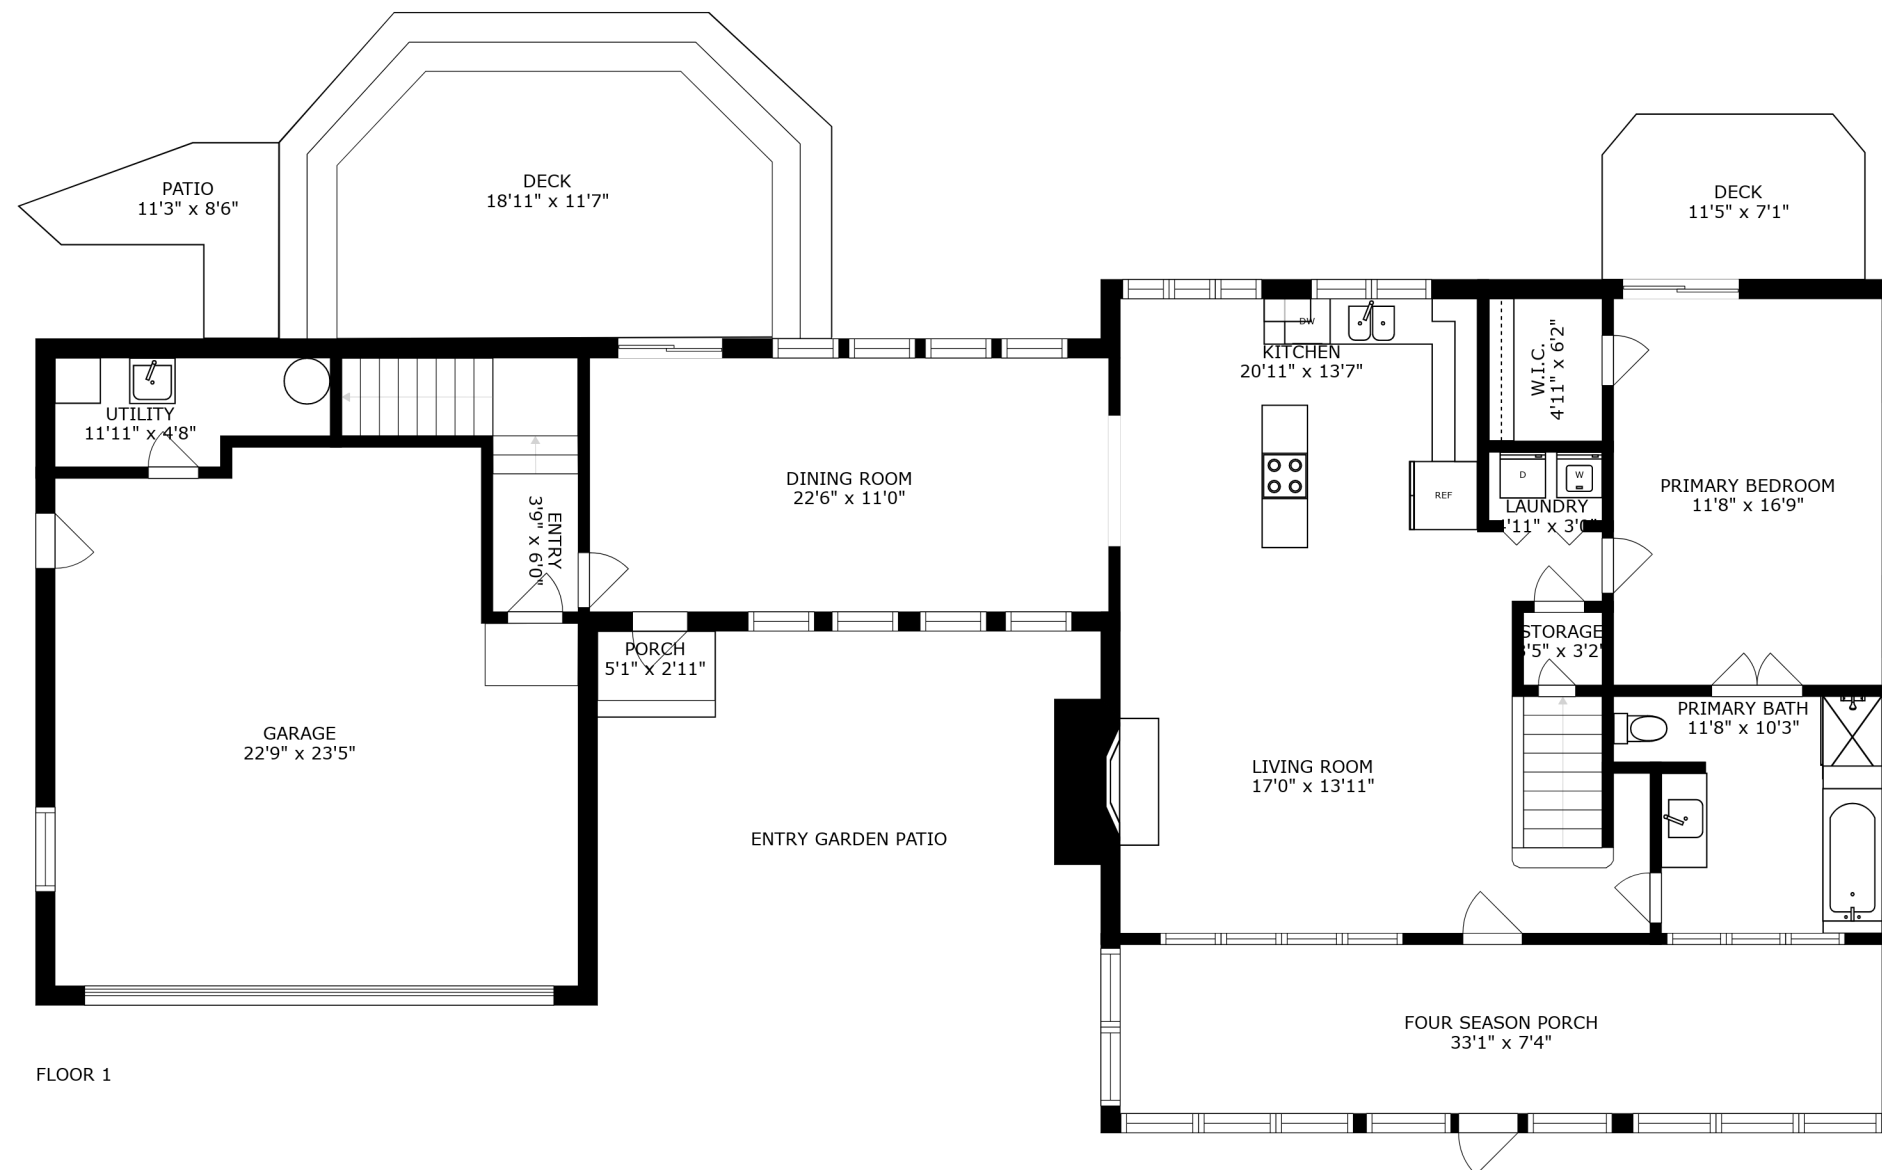

FLOOR 2

FIRE PIT
14'6" x 20'9"

FLOOR 1

SIZES AND DIMENSIONS ARE APPROXIMATE, ACTUAL MAY VARY.

SIZES AND DIMENSIONS ARE APPROXIMATE, ACTUAL MAY VARY.

SIZES AND DIMENSIONS ARE APPROXIMATE, ACTUAL MAY VARY.