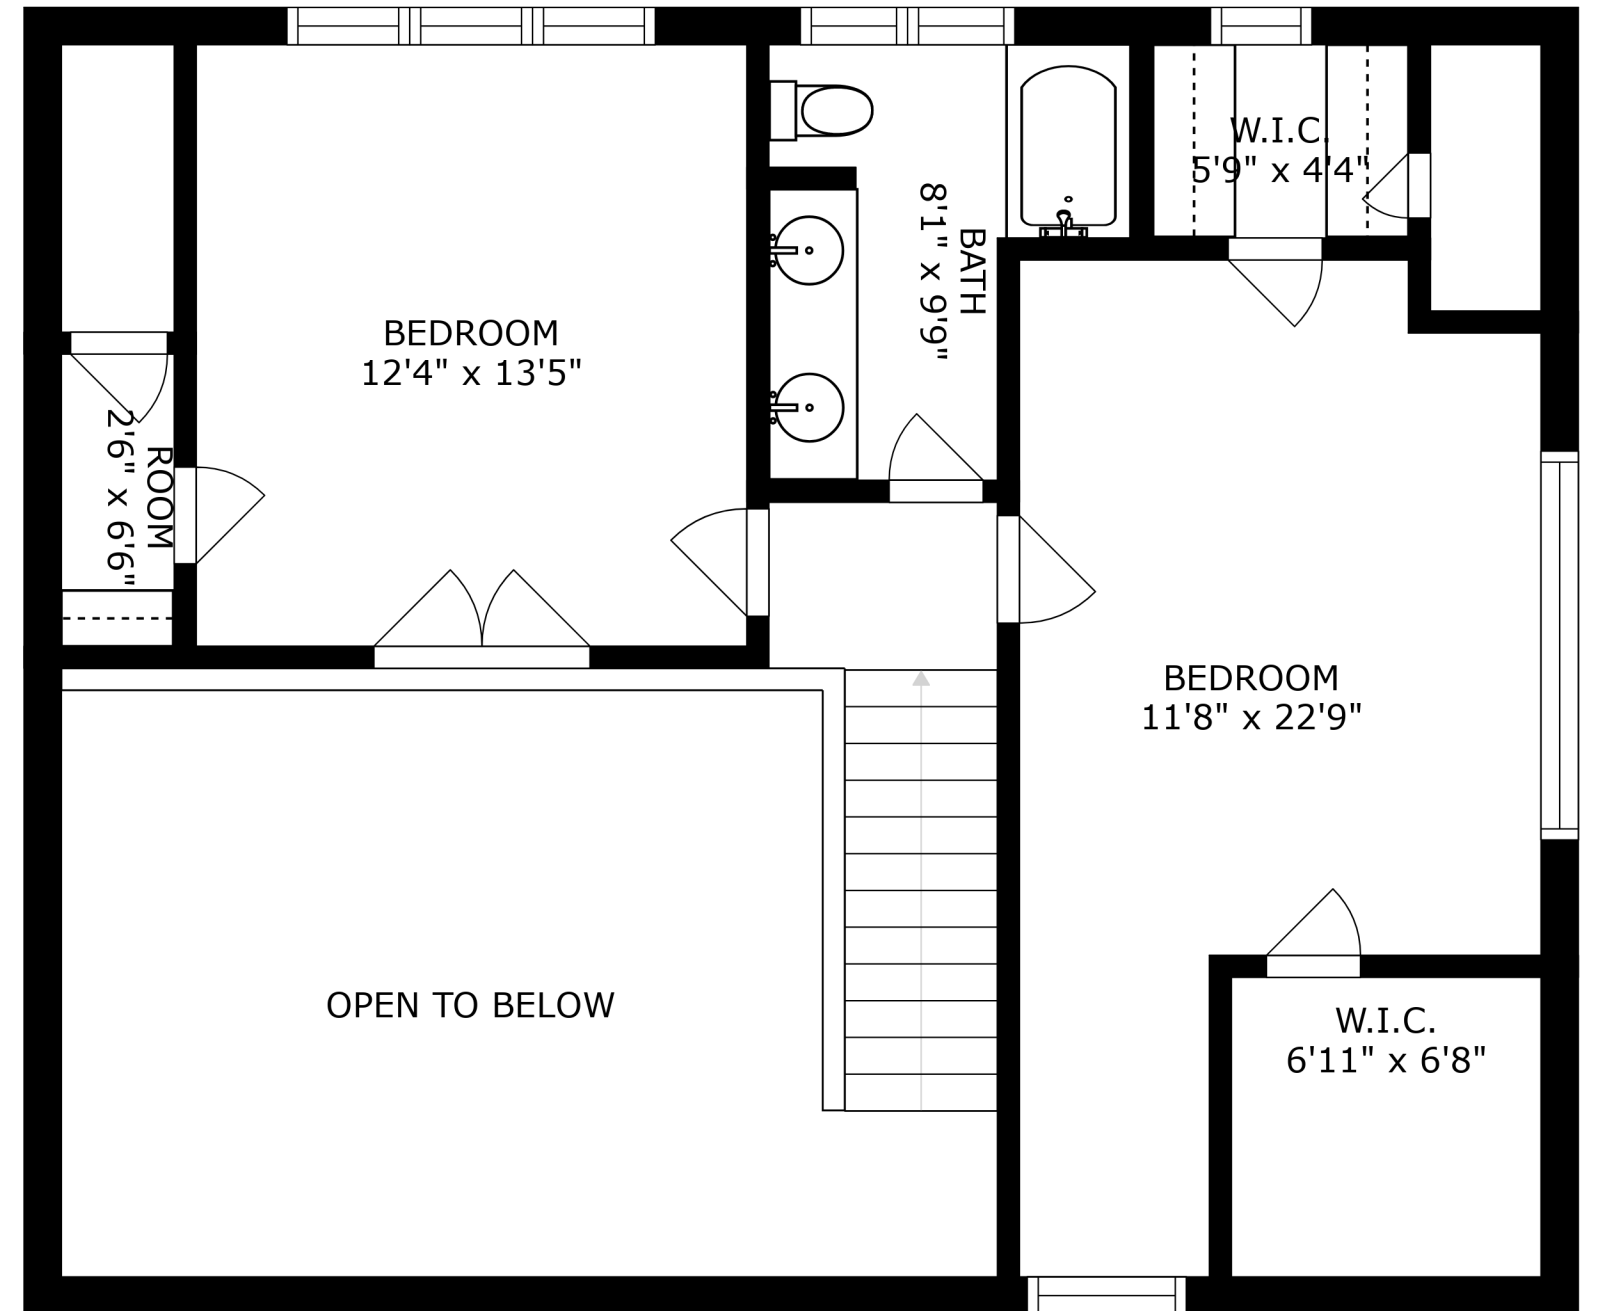

FLOOR 2

FIRE PIT
14'6" x 20'9"

FLOOR 1

SIZES AND DIMENSIONS ARE APPROXIMATE, ACTUAL MAY VARY.

SIZES AND DIMENSIONS ARE APPROXIMATE, ACTUAL MAY VARY.

SIZES AND DIMENSIONS ARE APPROXIMATE, ACTUAL MAY VARY.