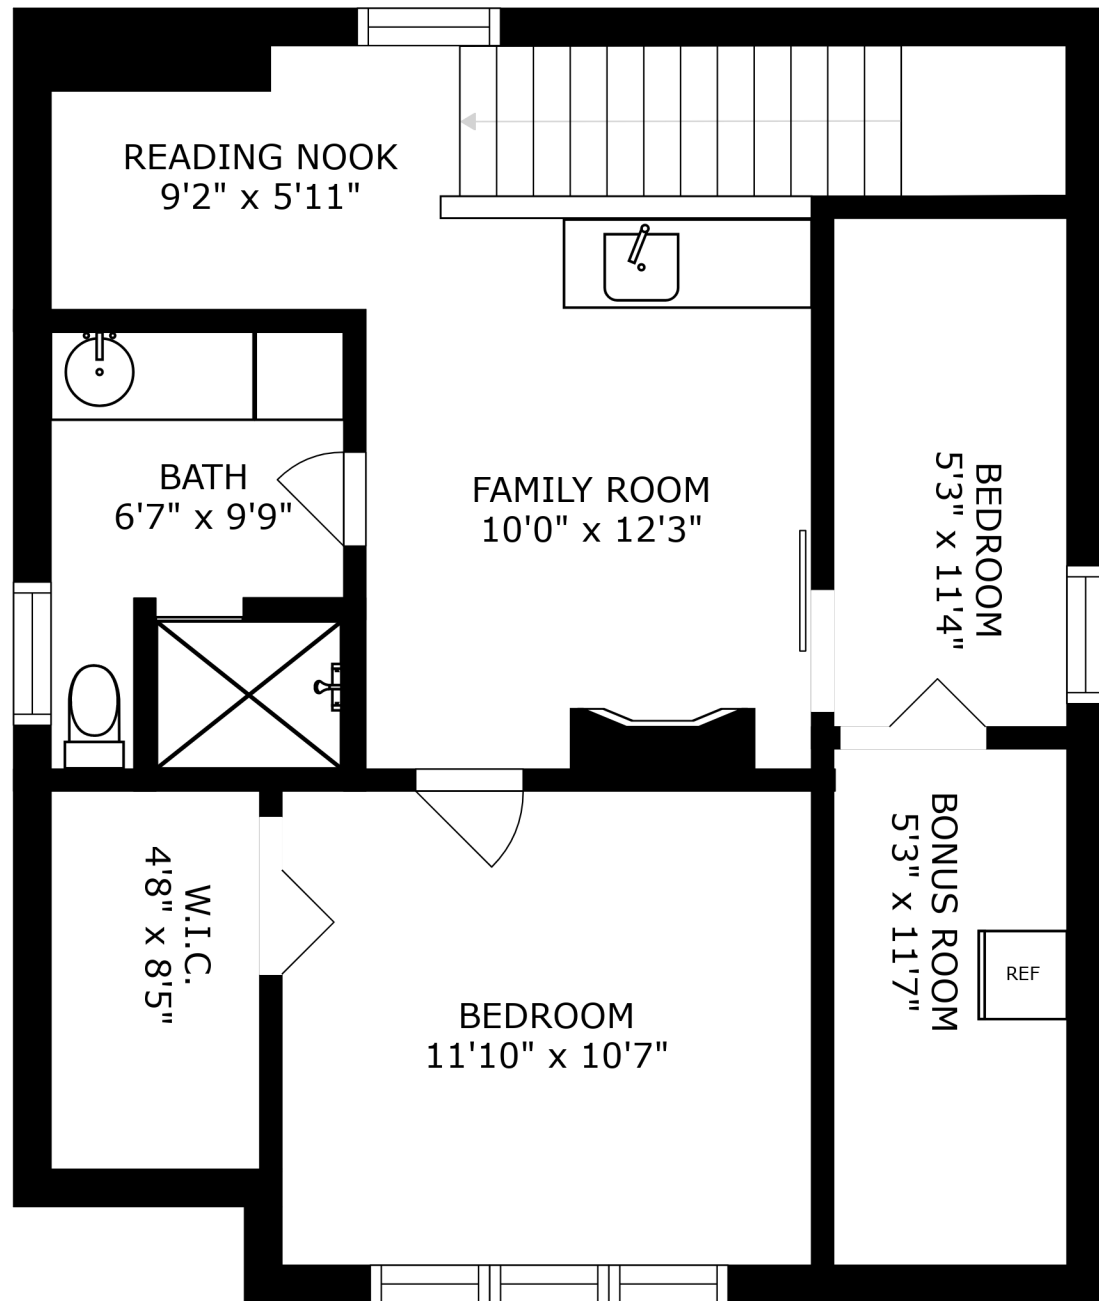

FLOOR 2

FIRE PIT
14'6" x 20'9"

FLOOR 1

SIZES AND DIMENSIONS ARE APPROXIMATE, ACTUAL MAY VARY.

SIZES AND DIMENSIONS ARE APPROXIMATE, ACTUAL MAY VARY.

SIZES AND DIMENSIONS ARE APPROXIMATE, ACTUAL MAY VARY.