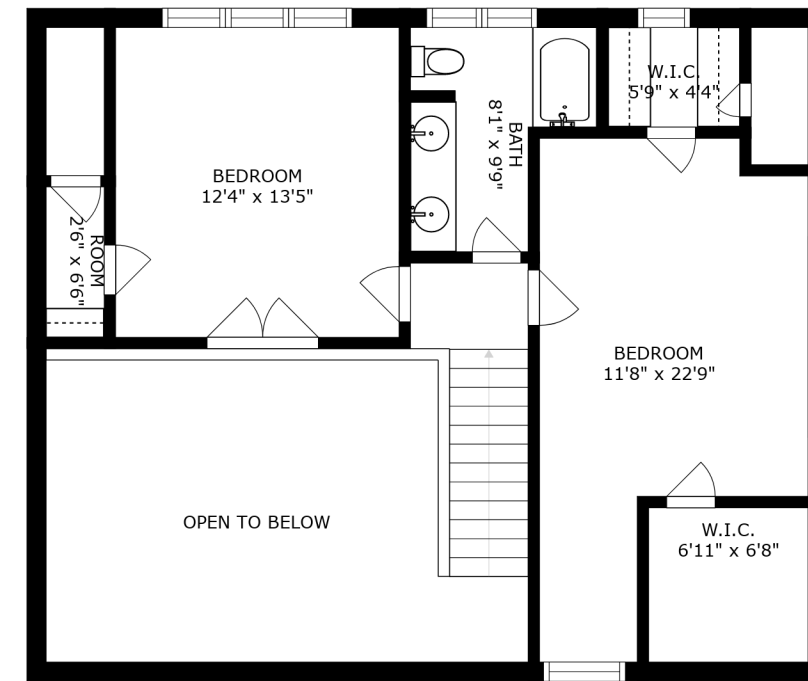

FLOOR 2

FIRE PIT
14'6" x 20'9"

FLOOR 1

SIZES AND DIMENSIONS ARE APPROXIMATE, ACTUAL MAY VARY.

SIZES AND DIMENSIONS ARE APPROXIMATE, ACTUAL MAY VARY.

SIZES AND DIMENSIONS ARE APPROXIMATE, ACTUAL MAY VARY.