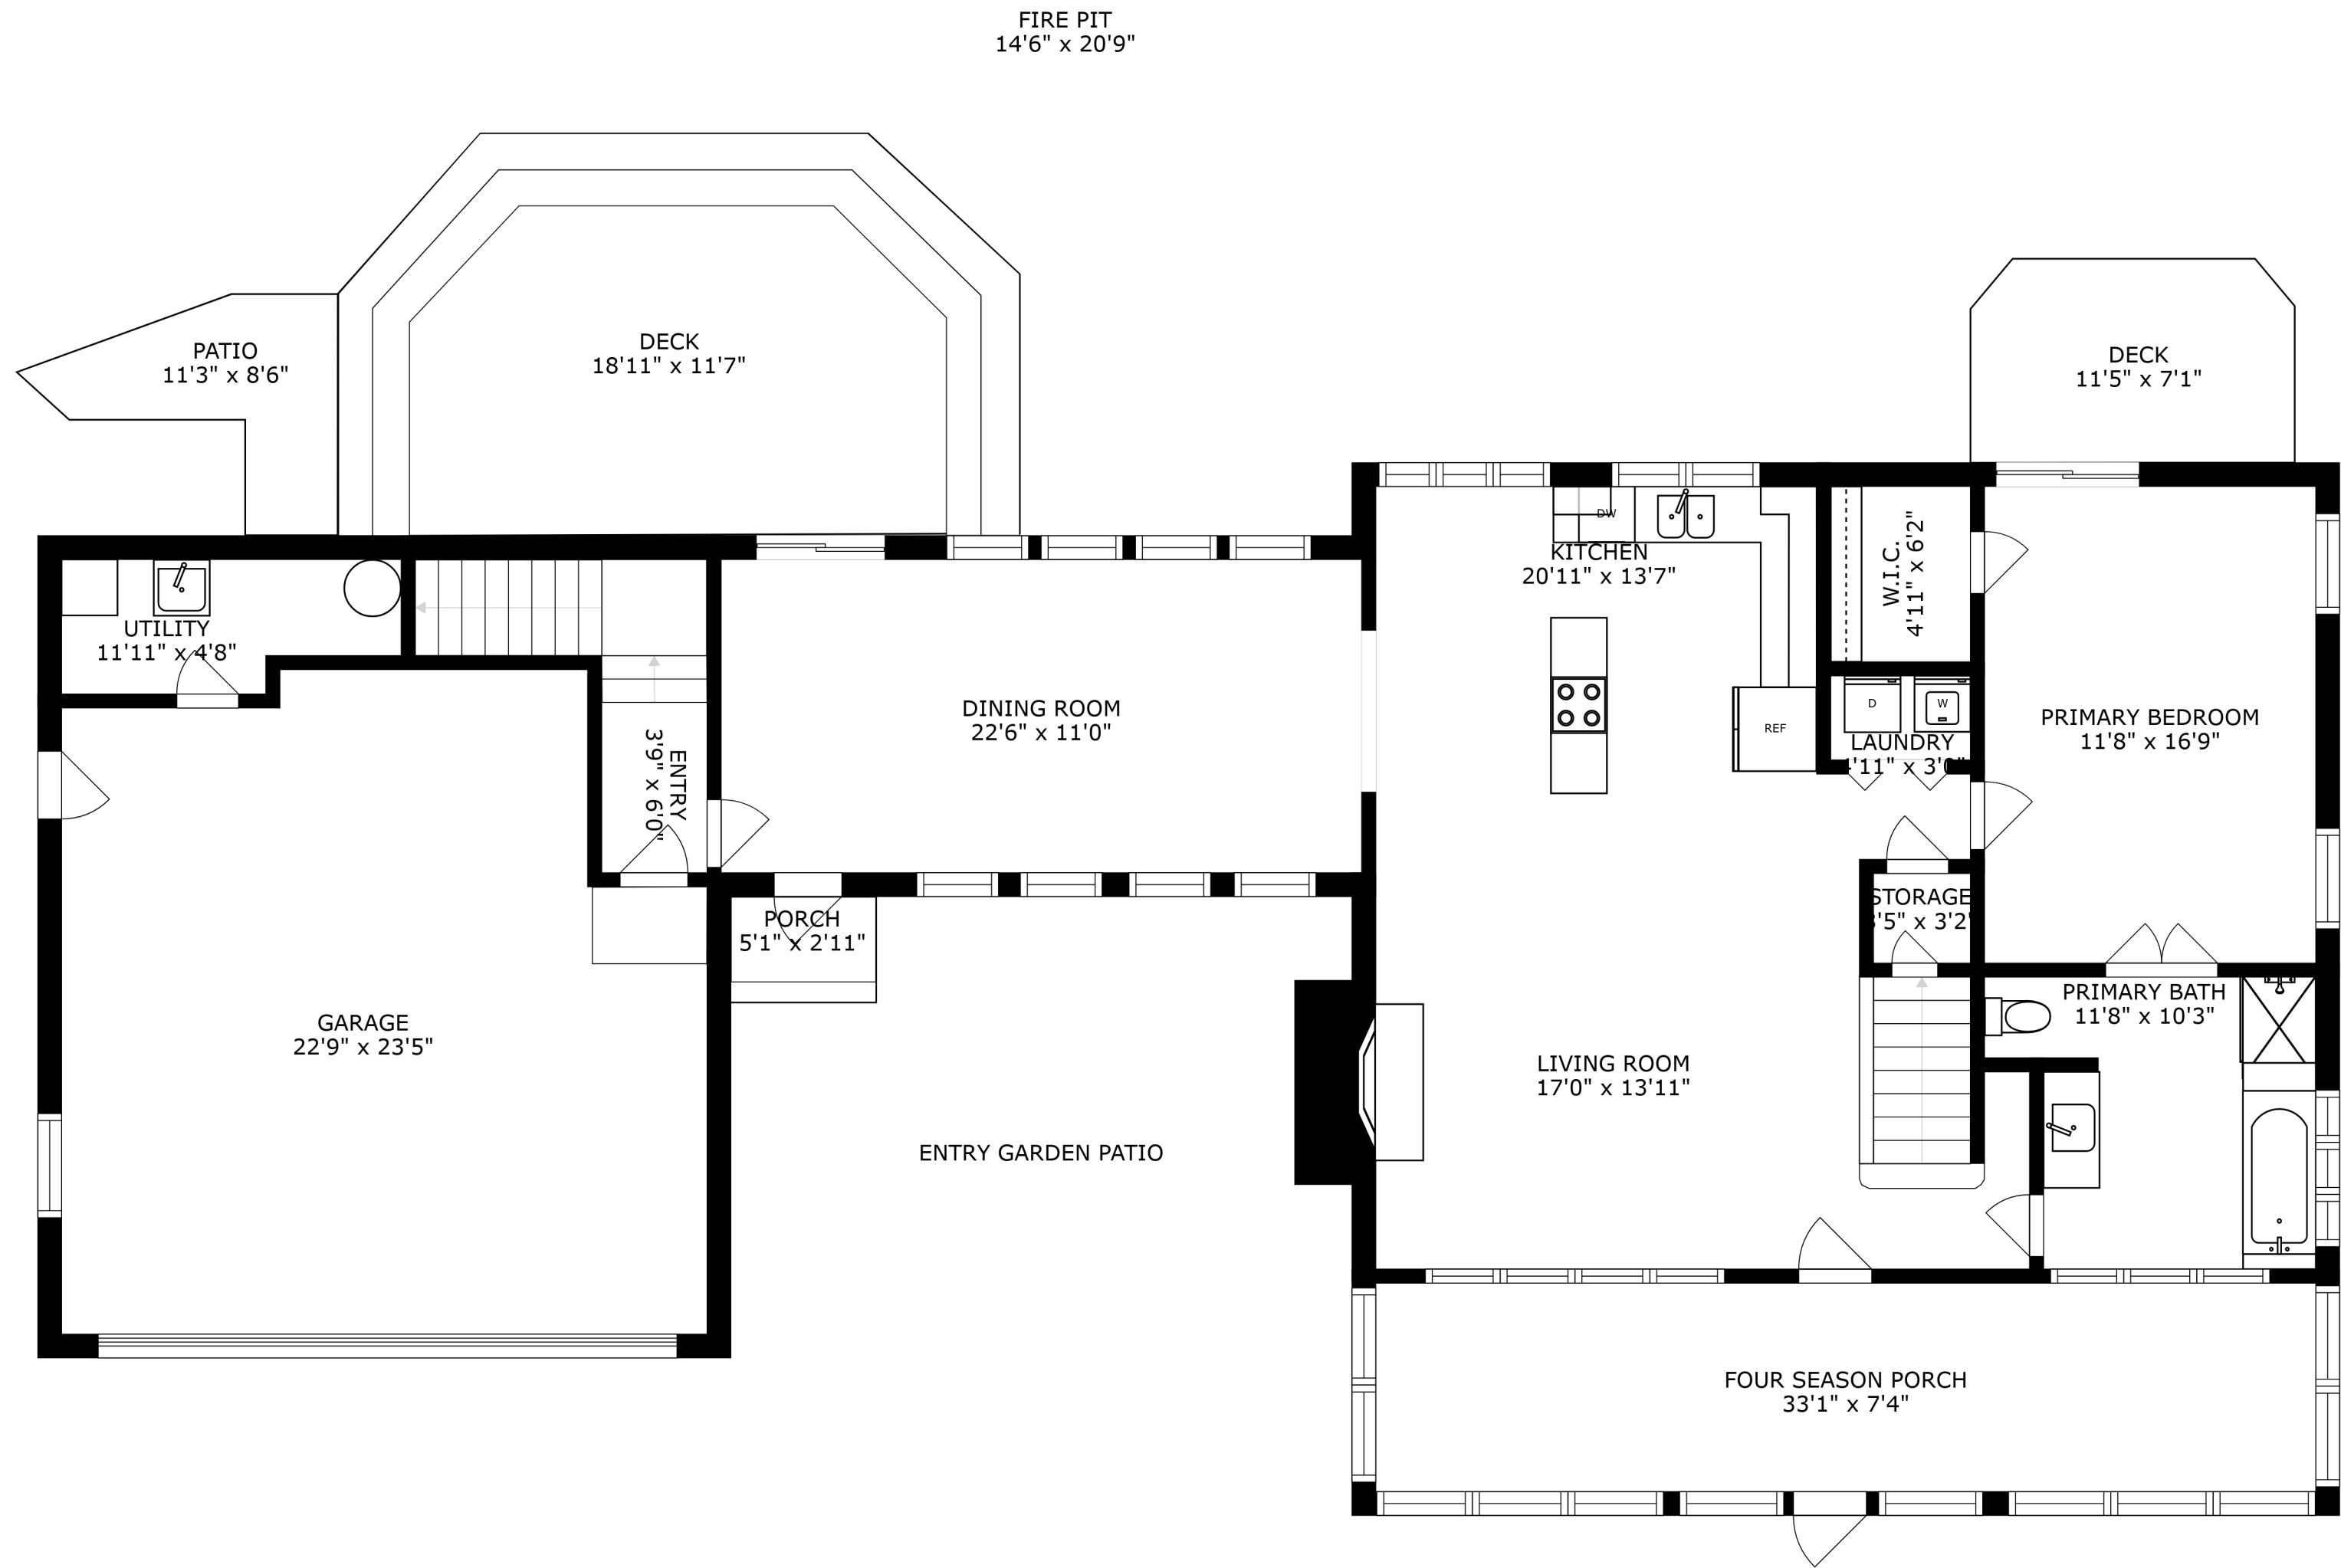

FLOOR 2

FIRE PIT
14'6" x 20'9"

FLOOR 1

SIZES AND DIMENSIONS ARE APPROXIMATE, ACTUAL MAY VARY.

SIZES AND DIMENSIONS ARE APPROXIMATE, ACTUAL MAY VARY.

SIZES AND DIMENSIONS ARE APPROXIMATE, ACTUAL MAY VARY.