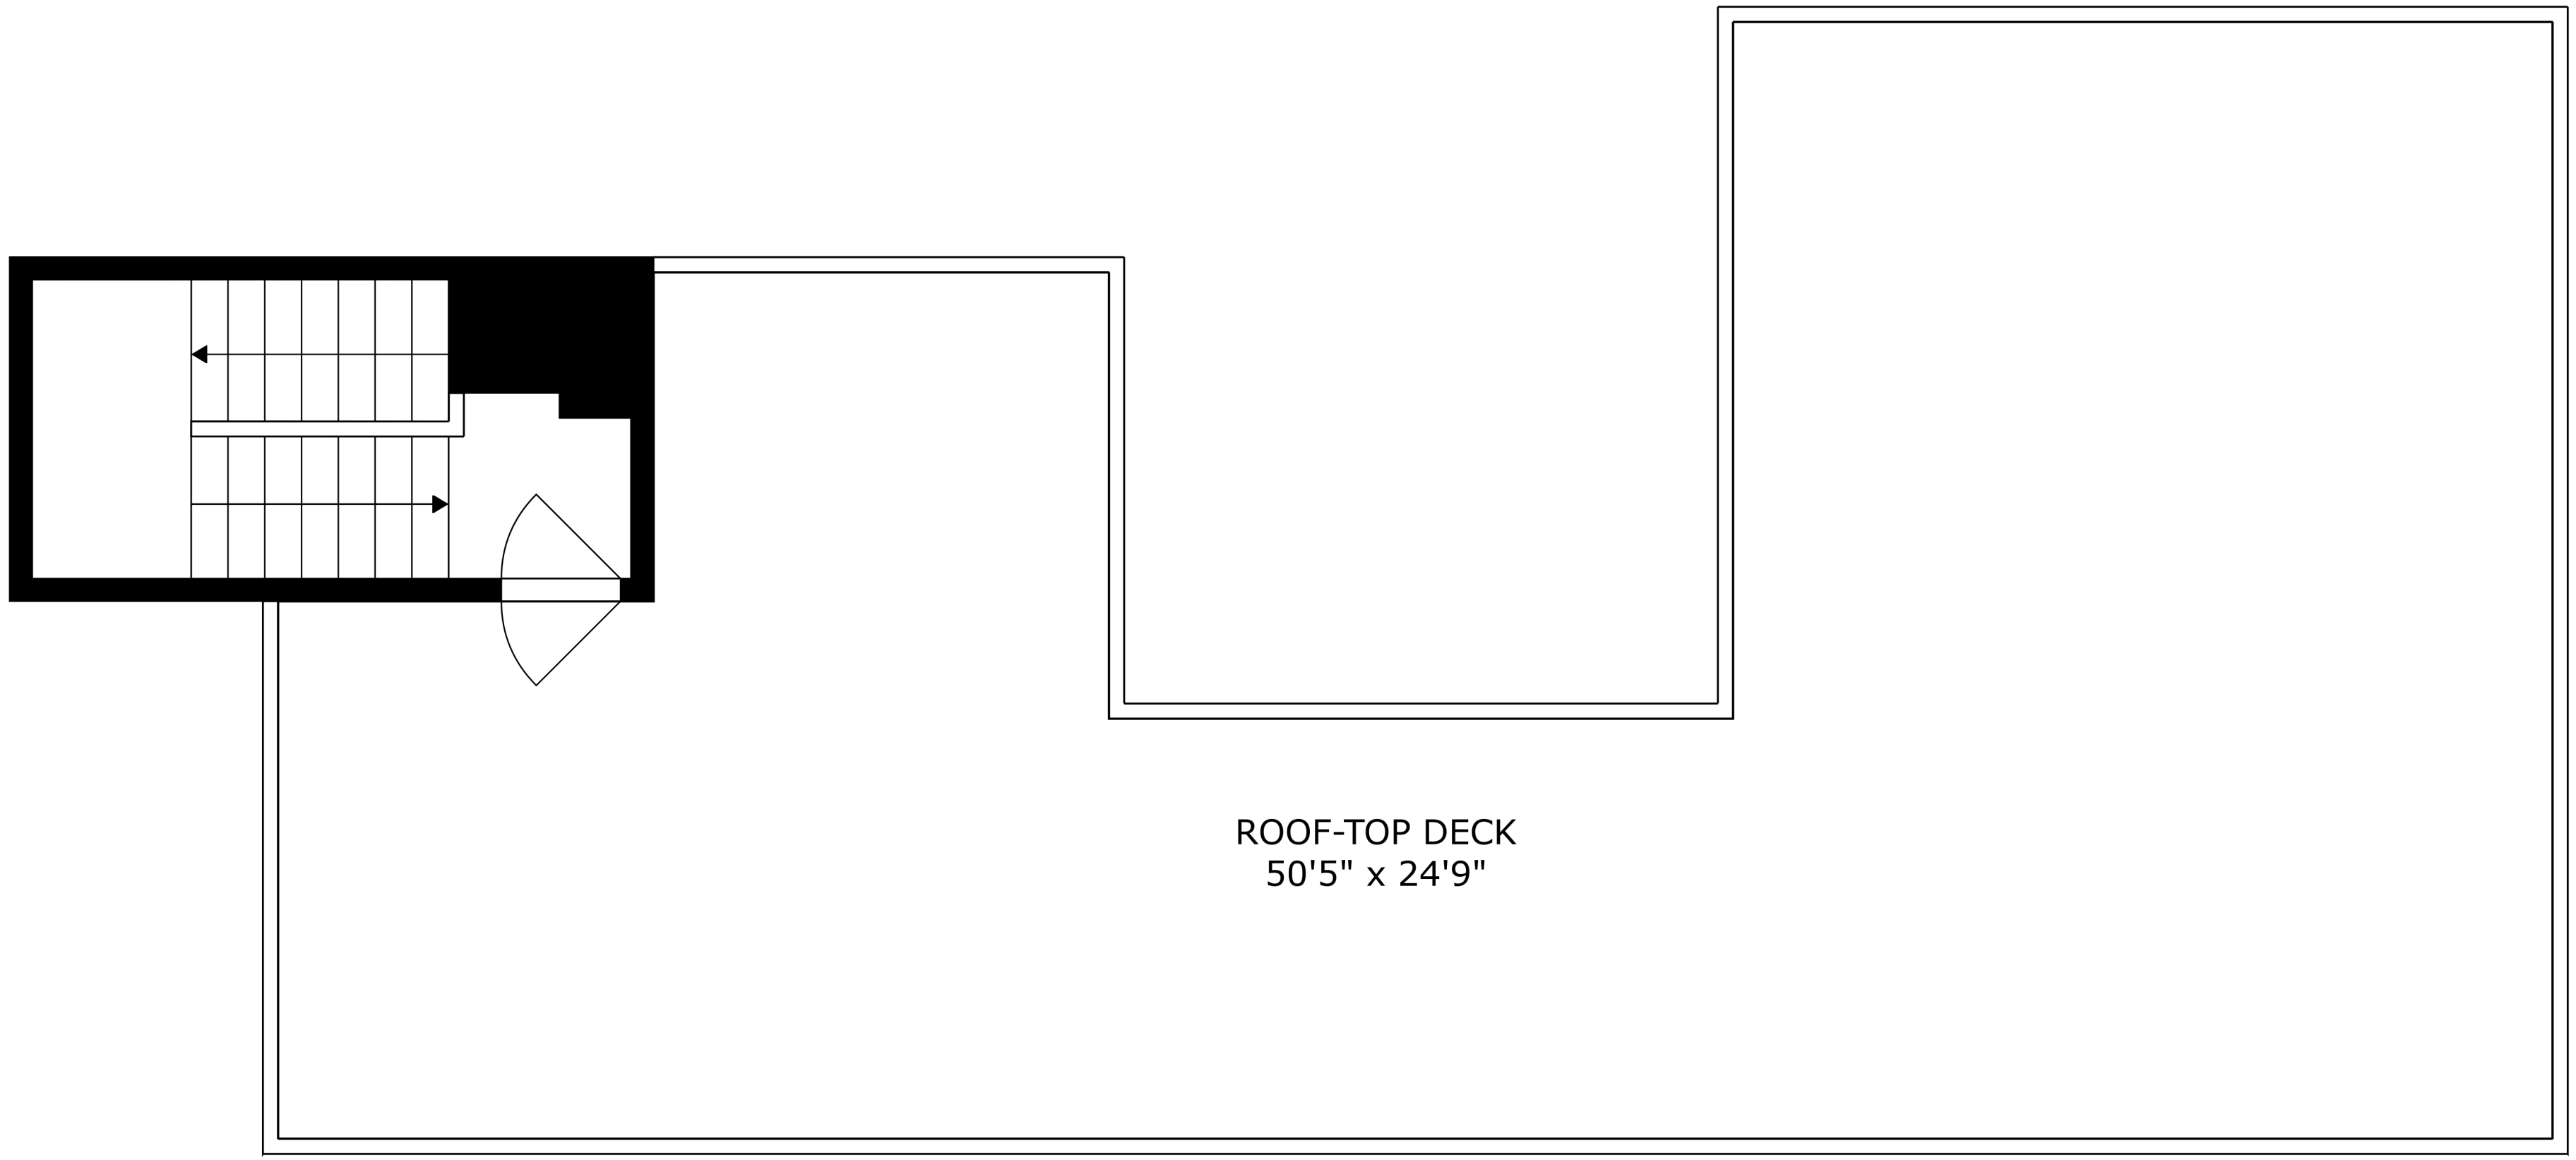

FLOOR 3

FLOOR 1

FLOOR 2

SIZES AND DIMENSIONS ARE APPROXIMATE, ACTUAL MAY VARY.

ROOF-TOP DECK  
50'5" x 24'9"

SIZES AND DIMENSIONS ARE APPROXIMATE, ACTUAL MAY VARY.

SIZES AND DIMENSIONS ARE APPROXIMATE, ACTUAL MAY VARY.

SIZES AND DIMENSIONS ARE APPROXIMATE, ACTUAL MAY VARY.