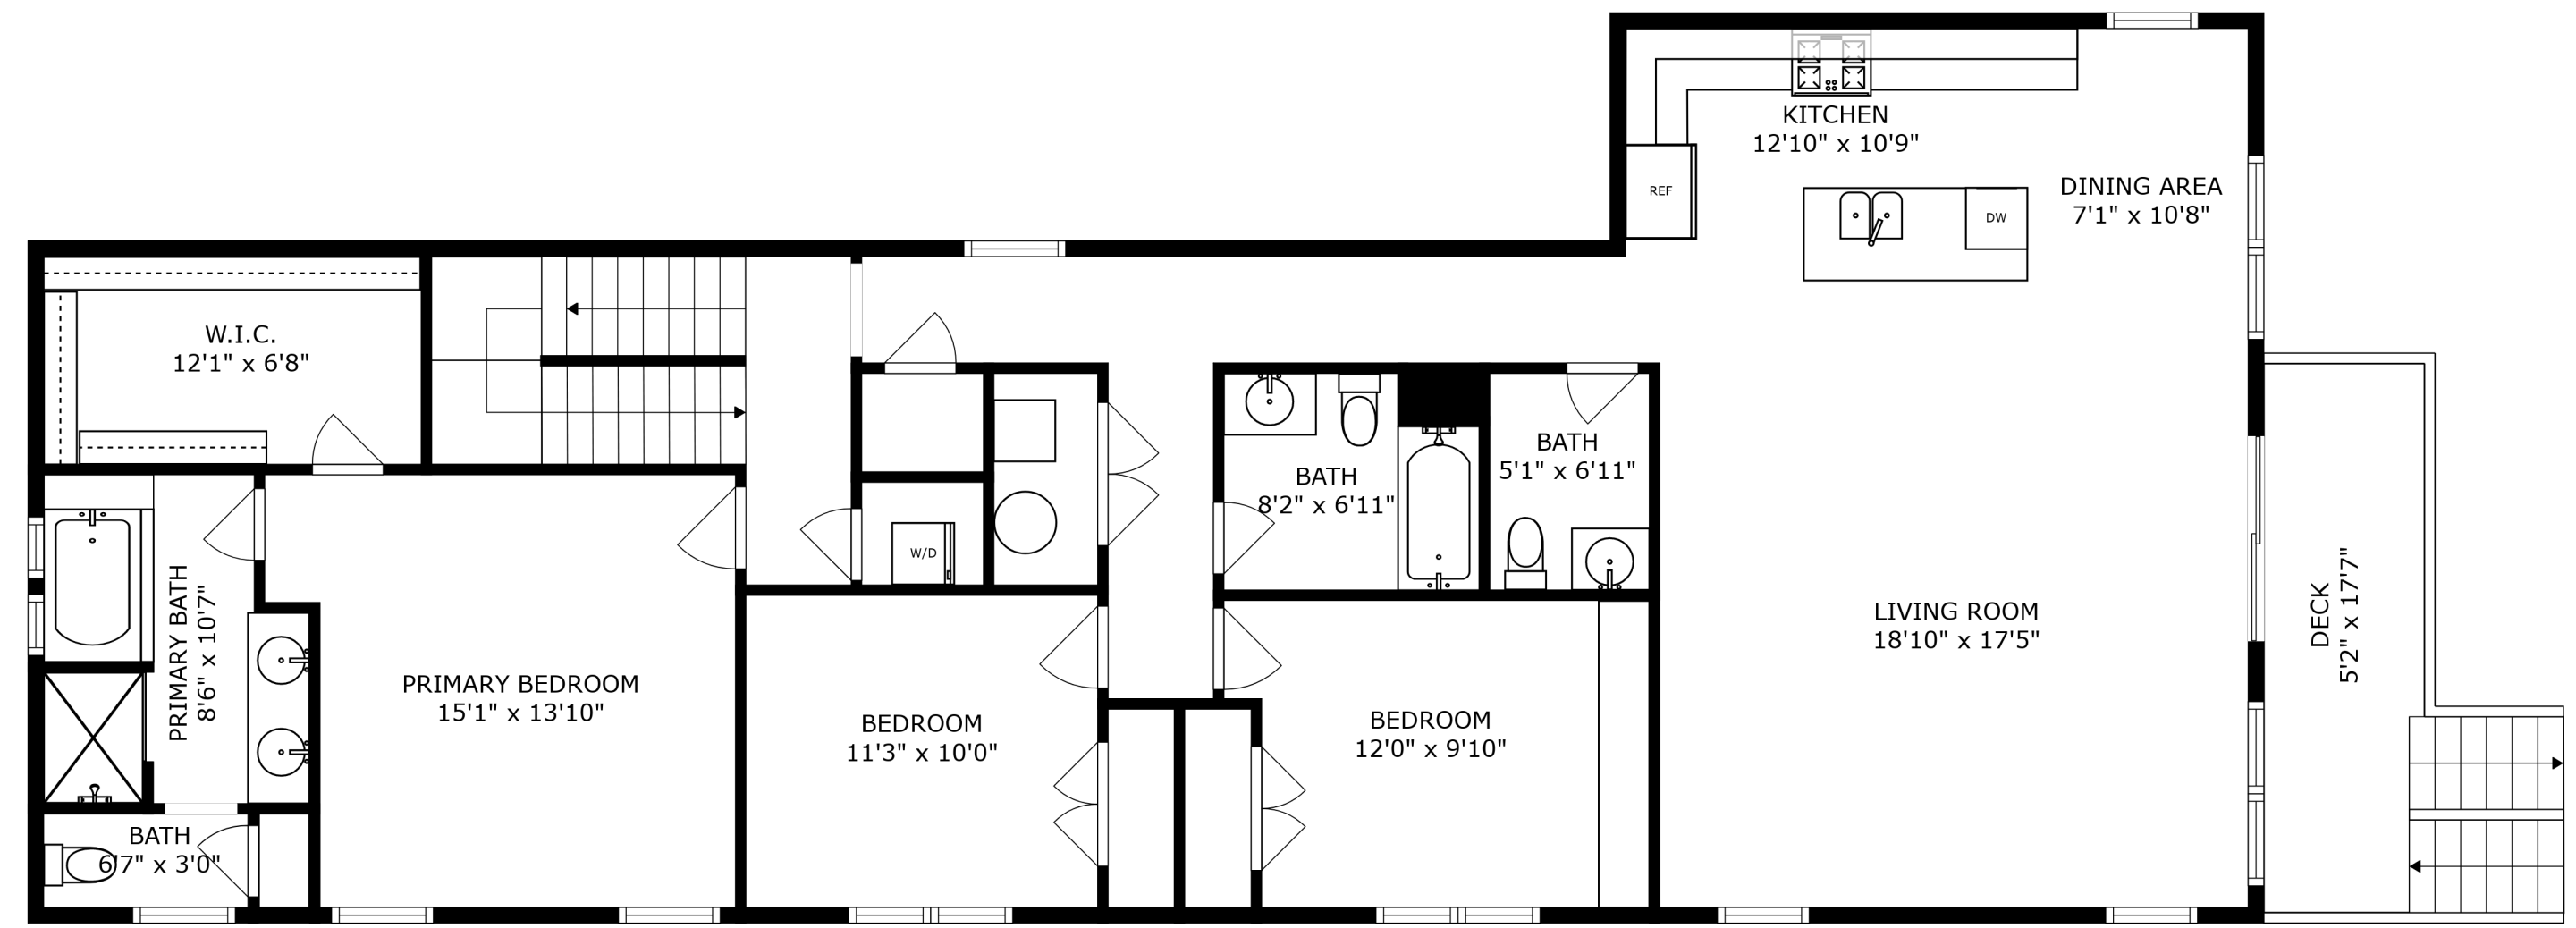

FLOOR 3

FLOOR 1

FLOOR 2

SIZES AND DIMENSIONS ARE APPROXIMATE, ACTUAL MAY VARY.

ROOF-TOP DECK  
50'5" x 24'9"

SIZES AND DIMENSIONS ARE APPROXIMATE, ACTUAL MAY VARY.

SIZES AND DIMENSIONS ARE APPROXIMATE, ACTUAL MAY VARY.

SIZES AND DIMENSIONS ARE APPROXIMATE, ACTUAL MAY VARY.