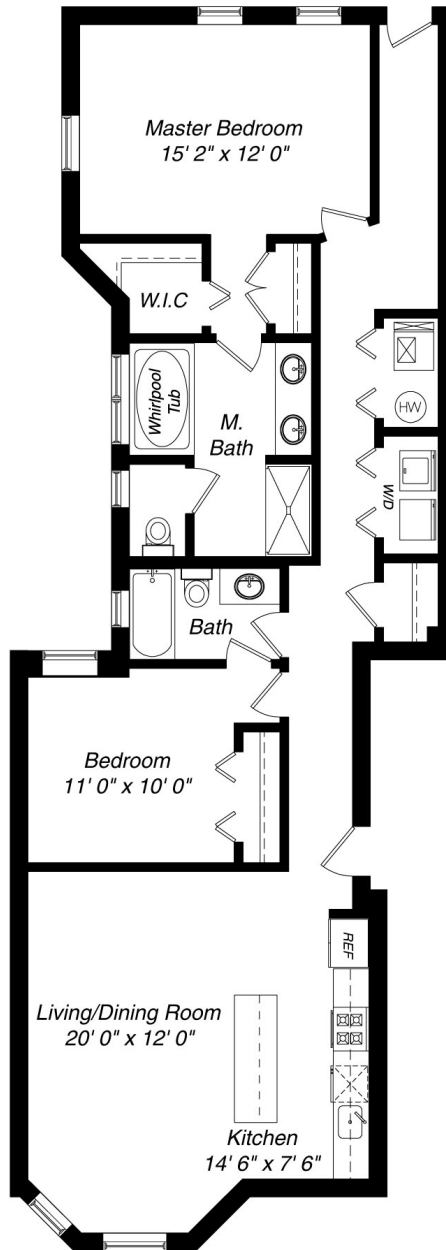

Note: Developer reserves the right to make changes in floorplans and specifications. Dimensions are approximate.

5444 N. Winthrop Avenue-1S Chicago, IL

THE MARIO GRECO GROUP
Above and Beyond...

Note: Developer reserves the right to make changes in floorplans and specifications. Dimensions are approximate.

5444 N. Winthrop Avenue #2-3N Chicago, IL

THE MARIO GRECO GROUP
Above and Beyond...

Note: Developer reserves the right to make changes in floorplans and specifications. Dimensions are approximate.

5444 N. Winthrop Avenue #2-3S Chicago, IL

THE MARIO GRECO GROUP
Above and Beyond...

Note: Developer reserves the right to make changes in floorplans and specifications. Dimensions are approximate.

5444 N. Winthrop Avenue #GN Chicago, IL

THE MARIO GRECO GROUP
Above and Beyond...

Note: Developer reserves the right to make changes in floorplans and specifications. Dimensions are approximate.

5444 N. Winthrop Avenue #GS Chicago, IL