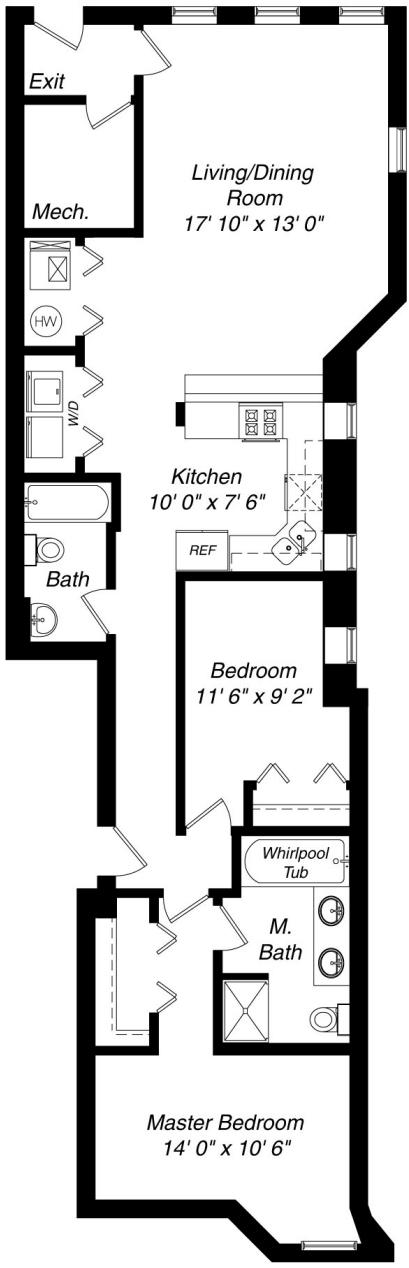

Note: Developer reserves the right to make changes in floorplans and specifications. Dimensions are approximate.

5444 N. Winthrop Avenue-1S Chicago, IL

THE MARIO GRECO GROUP
Above and Beyond...

Note: Developer reserves the right to make changes in floorplans and specifications. Dimensions are approximate.

5444 N. Winthrop Avenue #2-3N Chicago, IL

THE MARIO GRECO GROUP
Above and Beyond...

Note: Developer reserves the right to make changes in floorplans and specifications. Dimensions are approximate.

5444 N. Winthrop Avenue #2-3S Chicago, IL