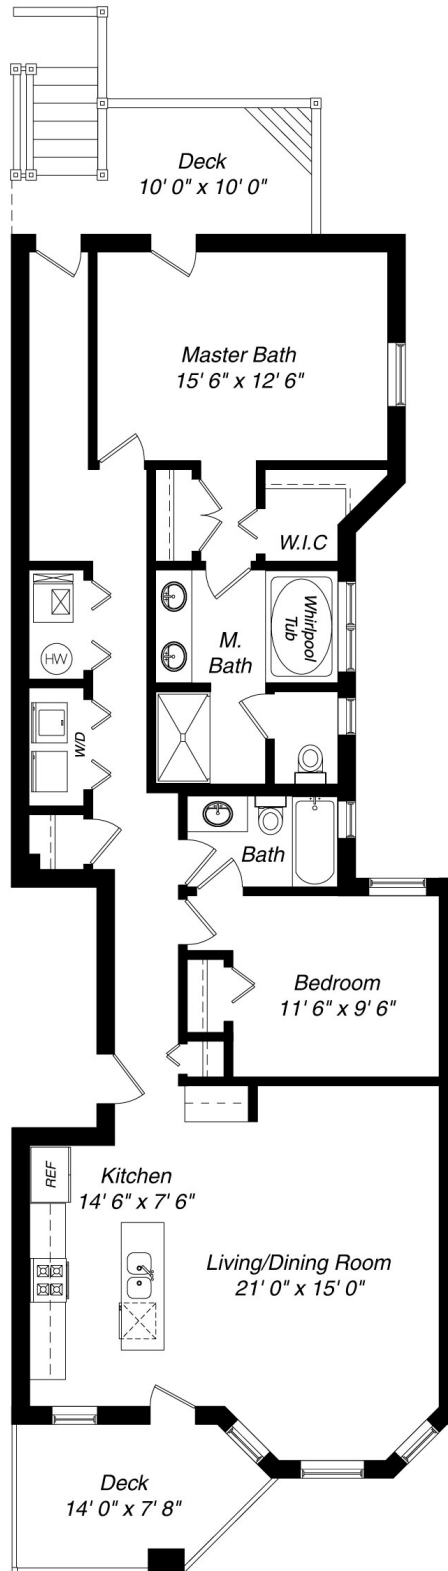

THE MARIO GRECO GROUP
Above and Beyond...

Note: Developer reserves the right to make changes in floorplans and specifications. Dimensions are approximate.

5444 N. Winthrop Avenue-1N Chicago, IL

THE MARIO GRECO GROUP
Above and Beyond...

Note: Developer reserves the right to make changes in floorplans and specifications. Dimensions are approximate.

5444 N. Winthrop Avenue-1S Chicago, IL

THE MARIO GRECO GROUP
Above and Beyond...

Note: Developer reserves the right to make changes in floorplans and specifications. Dimensions are approximate.