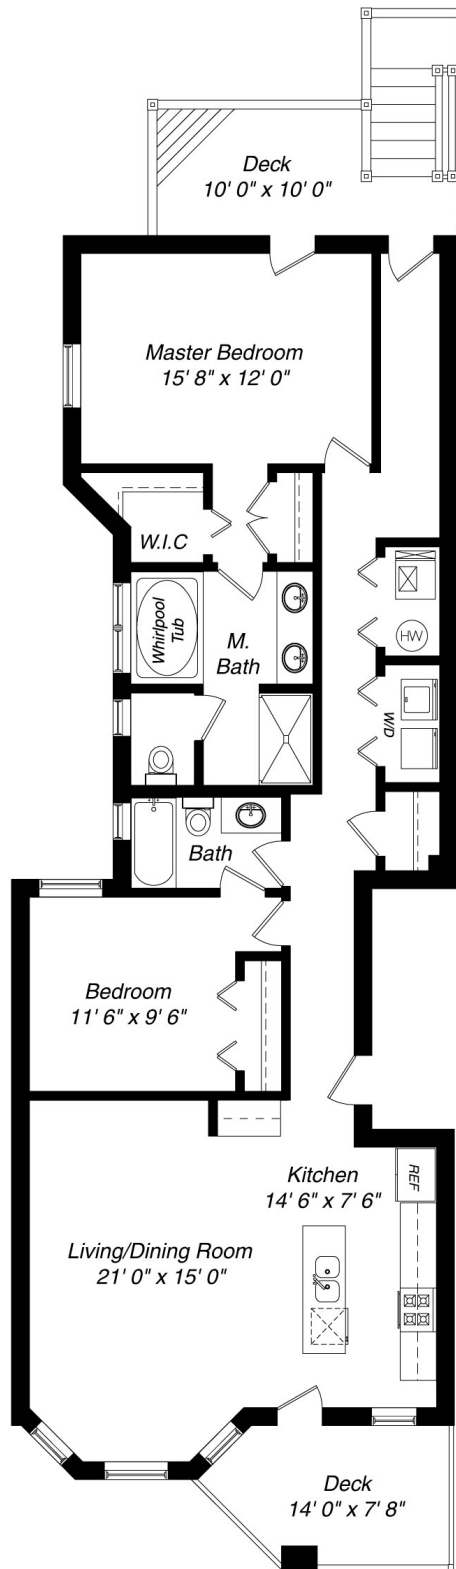

Note: Developer reserves the right to make changes in floorplans and specifications. Dimensions are approximate.

5444 N. Winthrop Avenue-1S Chicago, IL

THE MARIO GRECO GROUP
Above and Beyond...

Note: Developer reserves the right to make changes in floorplans and specifications. Dimensions are approximate.

5444 N. Winthrop Avenue #2-3N Chicago, IL

THE MARIO GRECO GROUP
Above and Beyond...

Note: Developer reserves the right to make changes in floorplans and specifications. Dimensions are approximate.

5444 N. Winthrop Avenue #2-3S Chicago, IL

THE MARIO GRECO GROUP
Above and Beyond...

Note: Developer reserves the right to make changes in floorplans and specifications. Dimensions are approximate.

5444 N. Winthrop Avenue #GN Chicago, IL

THE MARIO GRECO GROUP
Above and Beyond...