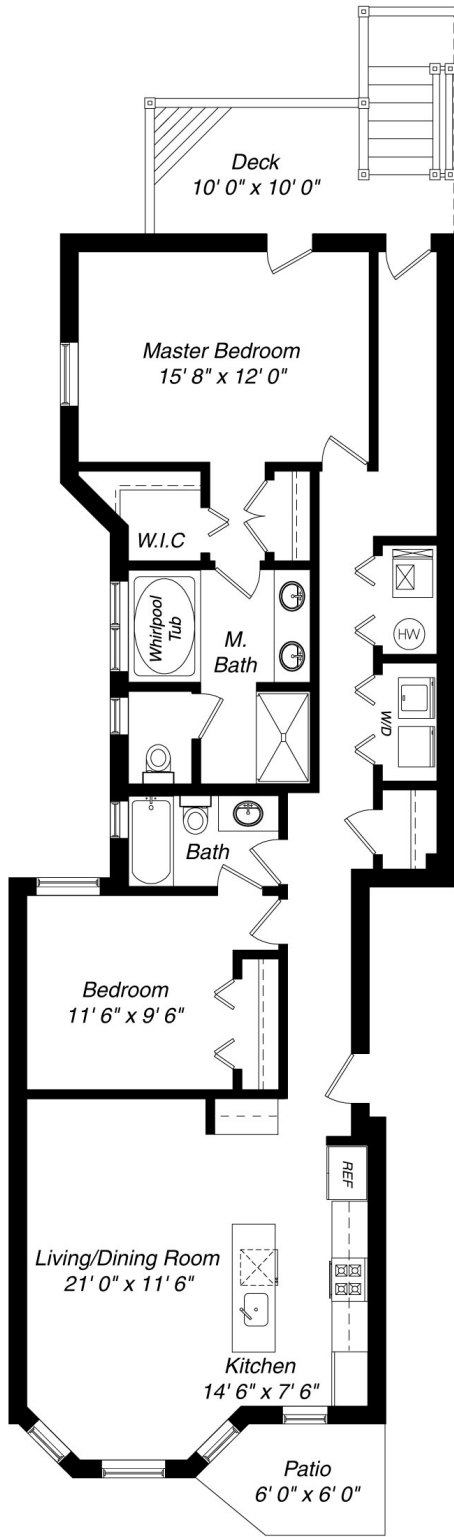

THE MARIO GRECO GROUP
Above and Beyond...

Note: Developer reserves the right to make changes in floorplans and specifications. Dimensions are approximate.

5444 N. Winthrop Avenue-1N Chicago, IL

THE MARIO GRECO GROUP
Above and Beyond...

Note: Developer reserves the right to make changes in floorplans and specifications. Dimensions are approximate.

5444 N. Winthrop Avenue-1S Chicago, IL

THE MARIO GRECO GROUP
Above and Beyond...

Note: Developer reserves the right to make changes in floorplans and specifications. Dimensions are approximate.