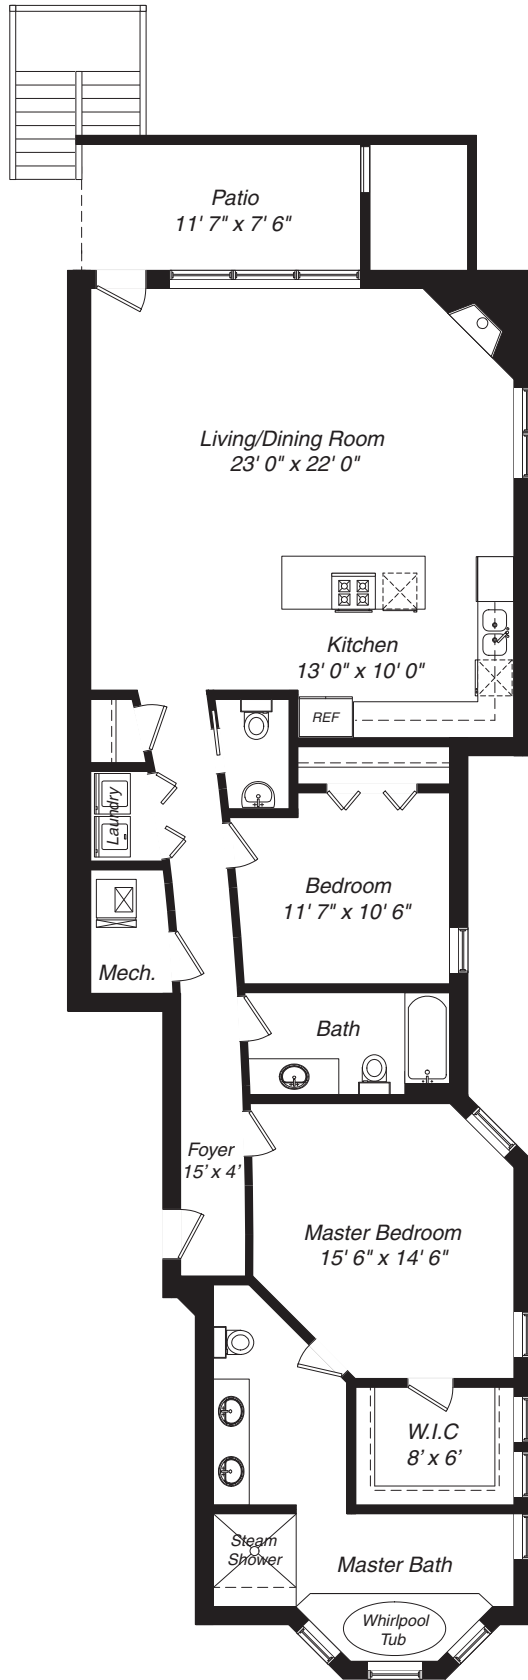

Note: Developer reserves the right to make changes in floorplans and specifications.
 Dimensions are approximate.

4544 N. Seeley Avenue-1N Chicago, IL

Note: Developer reserves the right to make changes in floorplans and specifications.
Dimensions are approximate.

4544 N. Seeley Avenue-2N Chicago, IL

Note: Developer reserves the right to make changes in floorplans and specifications. Dimensions are approximate.

4544 N. Seeley Avenue-3N Chicago, IL

Note: Developer reserves the right to make changes in floorplans and specifications.
 Dimensions are approximate.

4544 N. Seeley Avenue-1S Chicago, IL

Note: Developer reserves the right to make changes in floorplans and specifications. Dimensions are approximate.

4544 N. Seeley Avenue-2S Chicago, IL

Note: Developer reserves the right to make changes in floorplans and specifications. Dimensions are approximate.

4544 N. Seeley Avenue-3S Chicago, IL

Note: Developer reserves the right to make changes in floorplans and specifications. Dimensions are approximate.

4544 N. Seeley Avenue-GN Chicago, IL

Note: Developer reserves the right to make changes in floorplans and specifications.
 Dimensions are approximate.