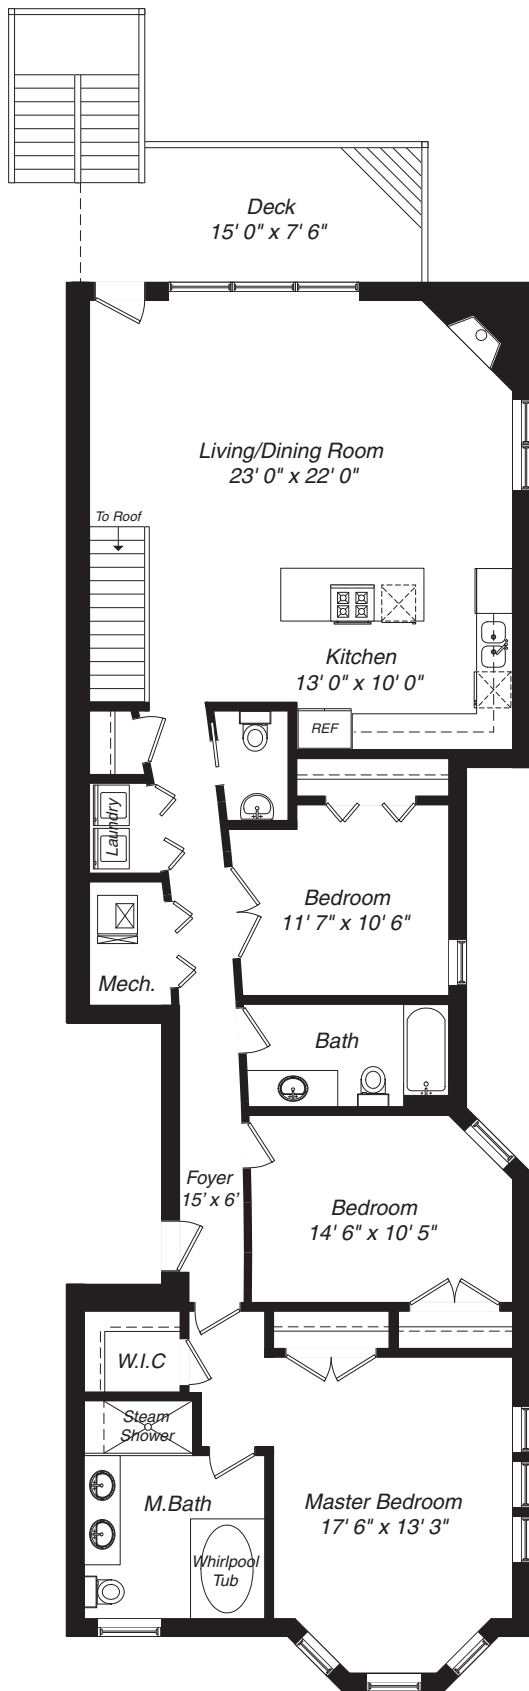

Note: Developer reserves the right to make changes in floorplans and specifications.
 Dimensions are approximate.

4544 N. Seeley Avenue-1N Chicago, IL

Note: Developer reserves the right to make changes in floorplans and specifications.
Dimensions are approximate.

4544 N. Seeley Avenue-2N Chicago, IL

Note: Developer reserves the right to make changes in floorplans and specifications. Dimensions are approximate.

4544 N. Seeley Avenue-3N Chicago, IL

Note: Developer reserves the right to make changes in floorplans and specifications.
 Dimensions are approximate.

4544 N. Seeley Avenue-1S Chicago, IL

Note: Developer reserves the right to make changes in floorplans and specifications. Dimensions are approximate.

4544 N. Seeley Avenue-2S Chicago, IL

Note: Developer reserves the right to make changes in floorplans and specifications. Dimensions are approximate.