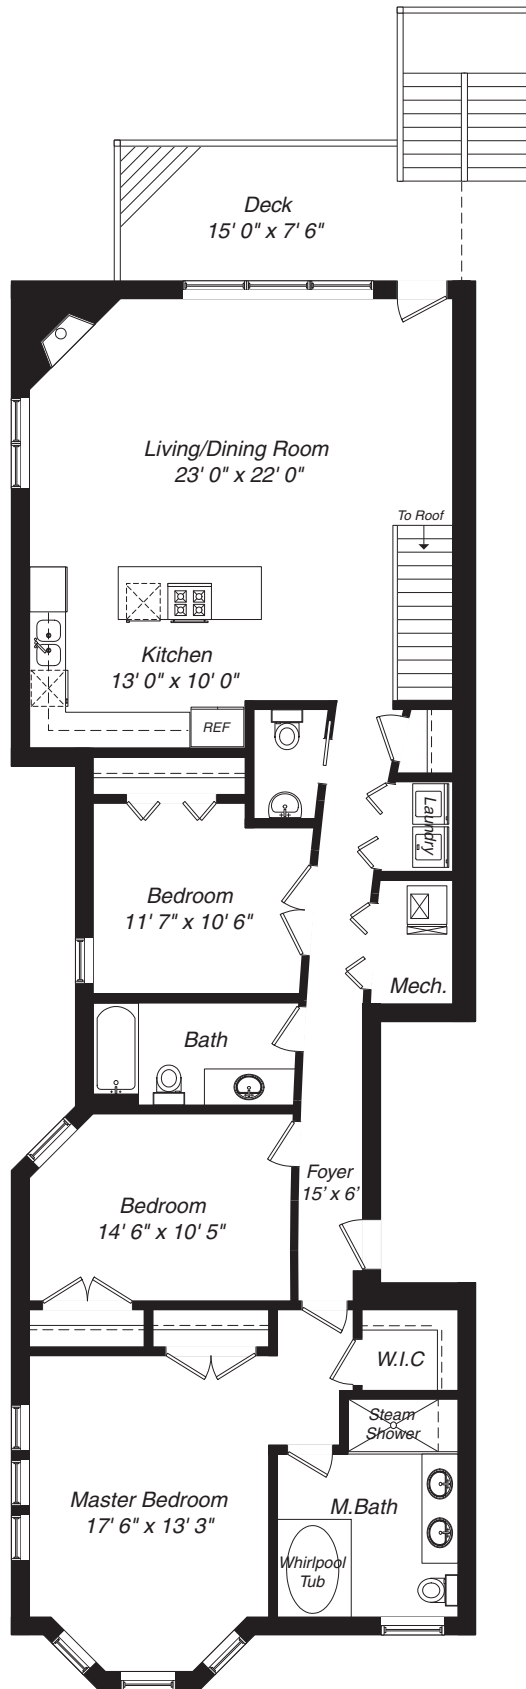

Note: Developer reserves the right to make changes in floorplans and specifications.
 Dimensions are approximate.

4544 N. Seeley Avenue-1N Chicago, IL

Note: Developer reserves the right to make changes in floorplans and specifications.
Dimensions are approximate.

4544 N. Seeley Avenue-2N Chicago, IL

Note: Developer reserves the right to make changes in floorplans and specifications. Dimensions are approximate.

4544 N. Seeley Avenue-3N Chicago, IL

Note: Developer reserves the right to make changes in floorplans and specifications.
 Dimensions are approximate.

4544 N. Seeley Avenue-1S Chicago, IL

Note: Developer reserves the right to make changes in floorplans and specifications. Dimensions are approximate.

4544 N. Seeley Avenue-2S Chicago, IL

Note: Developer reserves the right to make changes in floorplans and specifications. Dimensions are approximate.