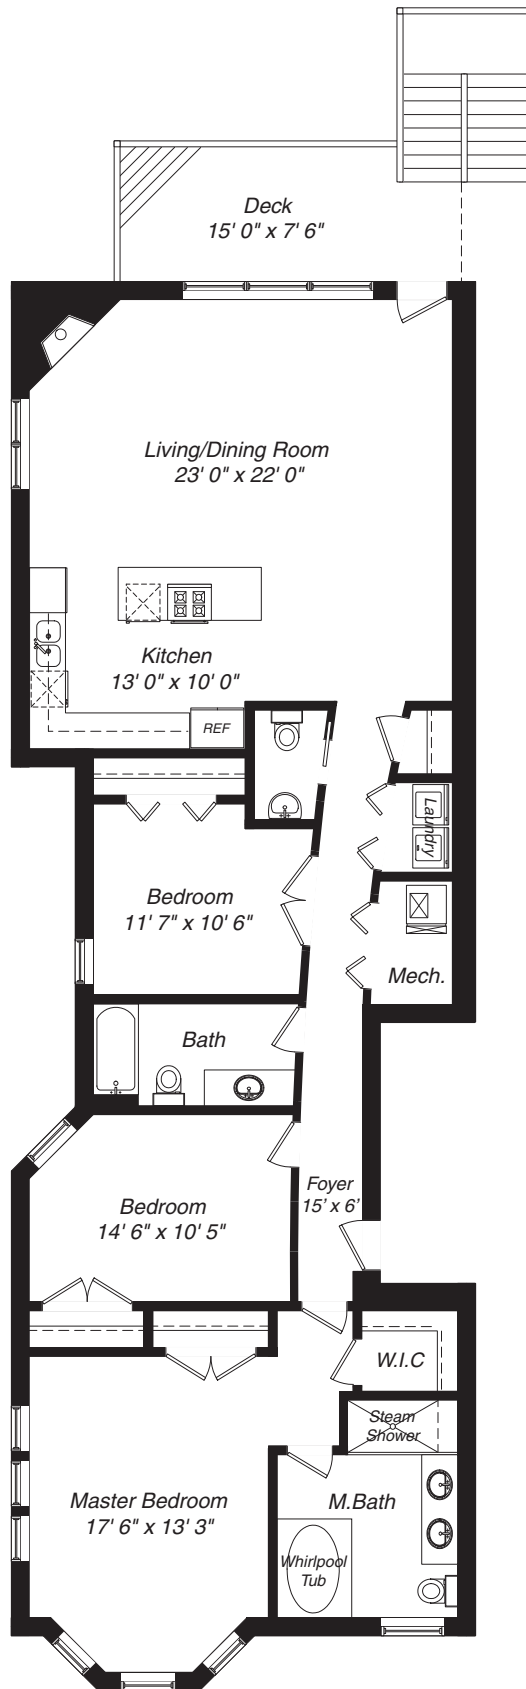

Note: Developer reserves the right to make changes in floorplans and specifications.
 Dimensions are approximate.

4544 N. Seeley Avenue-1N Chicago, IL

Note: Developer reserves the right to make changes in floorplans and specifications.
Dimensions are approximate.

4544 N. Seeley Avenue-2N Chicago, IL

Note: Developer reserves the right to make changes in floorplans and specifications. Dimensions are approximate.

4544 N. Seeley Avenue-3N Chicago, IL

Note: Developer reserves the right to make changes in floorplans and specifications.
 Dimensions are approximate.

4544 N. Seeley Avenue-1S Chicago, IL

Note: Developer reserves the right to make changes in floorplans and specifications. Dimensions are approximate.

4544 N. Seeley Avenue-2S Chicago, IL

Note: Developer reserves the right to make changes in floorplans and specifications. Dimensions are approximate.