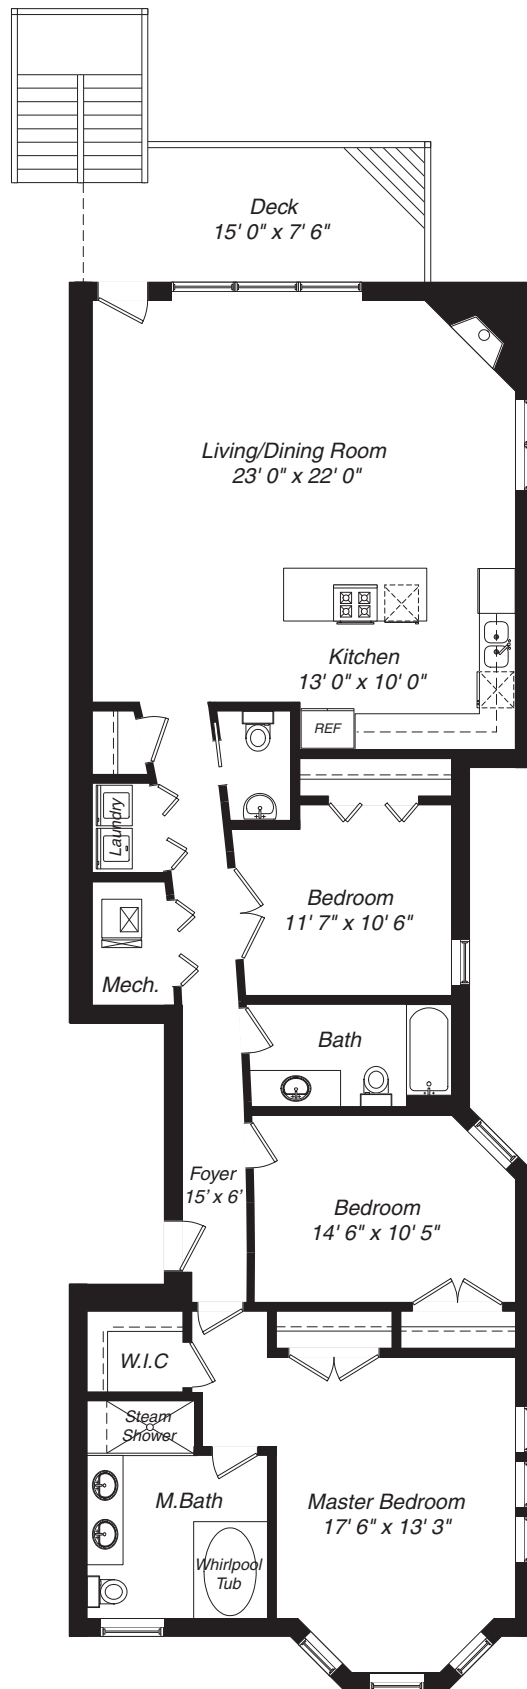

Note: Developer reserves the right to make changes in floorplans and specifications.
 Dimensions are approximate.

4544 N. Seeley Avenue-1N Chicago, IL

Note: Developer reserves the right to make changes in floorplans and specifications.
Dimensions are approximate.

4544 N. Seeley Avenue-2N Chicago, IL

Note: Developer reserves the right to make changes in floorplans and specifications. Dimensions are approximate.

4544 N. Seeley Avenue-3N Chicago, IL

Note: Developer reserves the right to make changes in floorplans and specifications.
 Dimensions are approximate.

4544 N. Seeley Avenue-1S Chicago, IL

Note: Developer reserves the right to make changes in floorplans and specifications. Dimensions are approximate.

4544 N. Seeley Avenue-2S Chicago, IL

Note: Developer reserves the right to make changes in floorplans and specifications. Dimensions are approximate.