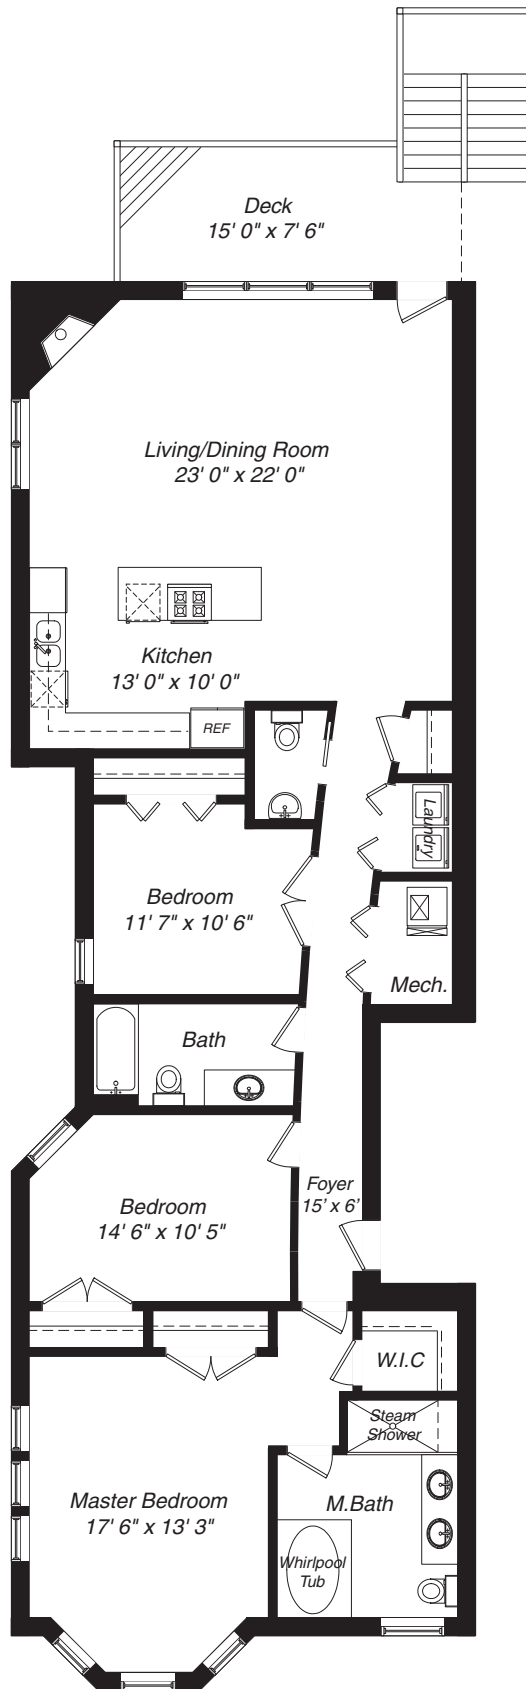

Note: Developer reserves the right to make changes in floorplans and specifications.
 Dimensions are approximate.

4544 N. Seeley Avenue-1N Chicago, IL

Note: Developer reserves the right to make changes in floorplans and specifications.
Dimensions are approximate.

4544 N. Seeley Avenue-2N Chicago, IL

Note: Developer reserves the right to make changes in floorplans and specifications. Dimensions are approximate.

4544 N. Seeley Avenue-3N Chicago, IL

Note: Developer reserves the right to make changes in floorplans and specifications.
 Dimensions are approximate.

4544 N. Seeley Avenue-1S Chicago, IL

Note: Developer reserves the right to make changes in floorplans and specifications. Dimensions are approximate.

4544 N. Seeley Avenue-2S Chicago, IL

Note: Developer reserves the right to make changes in floorplans and specifications. Dimensions are approximate.