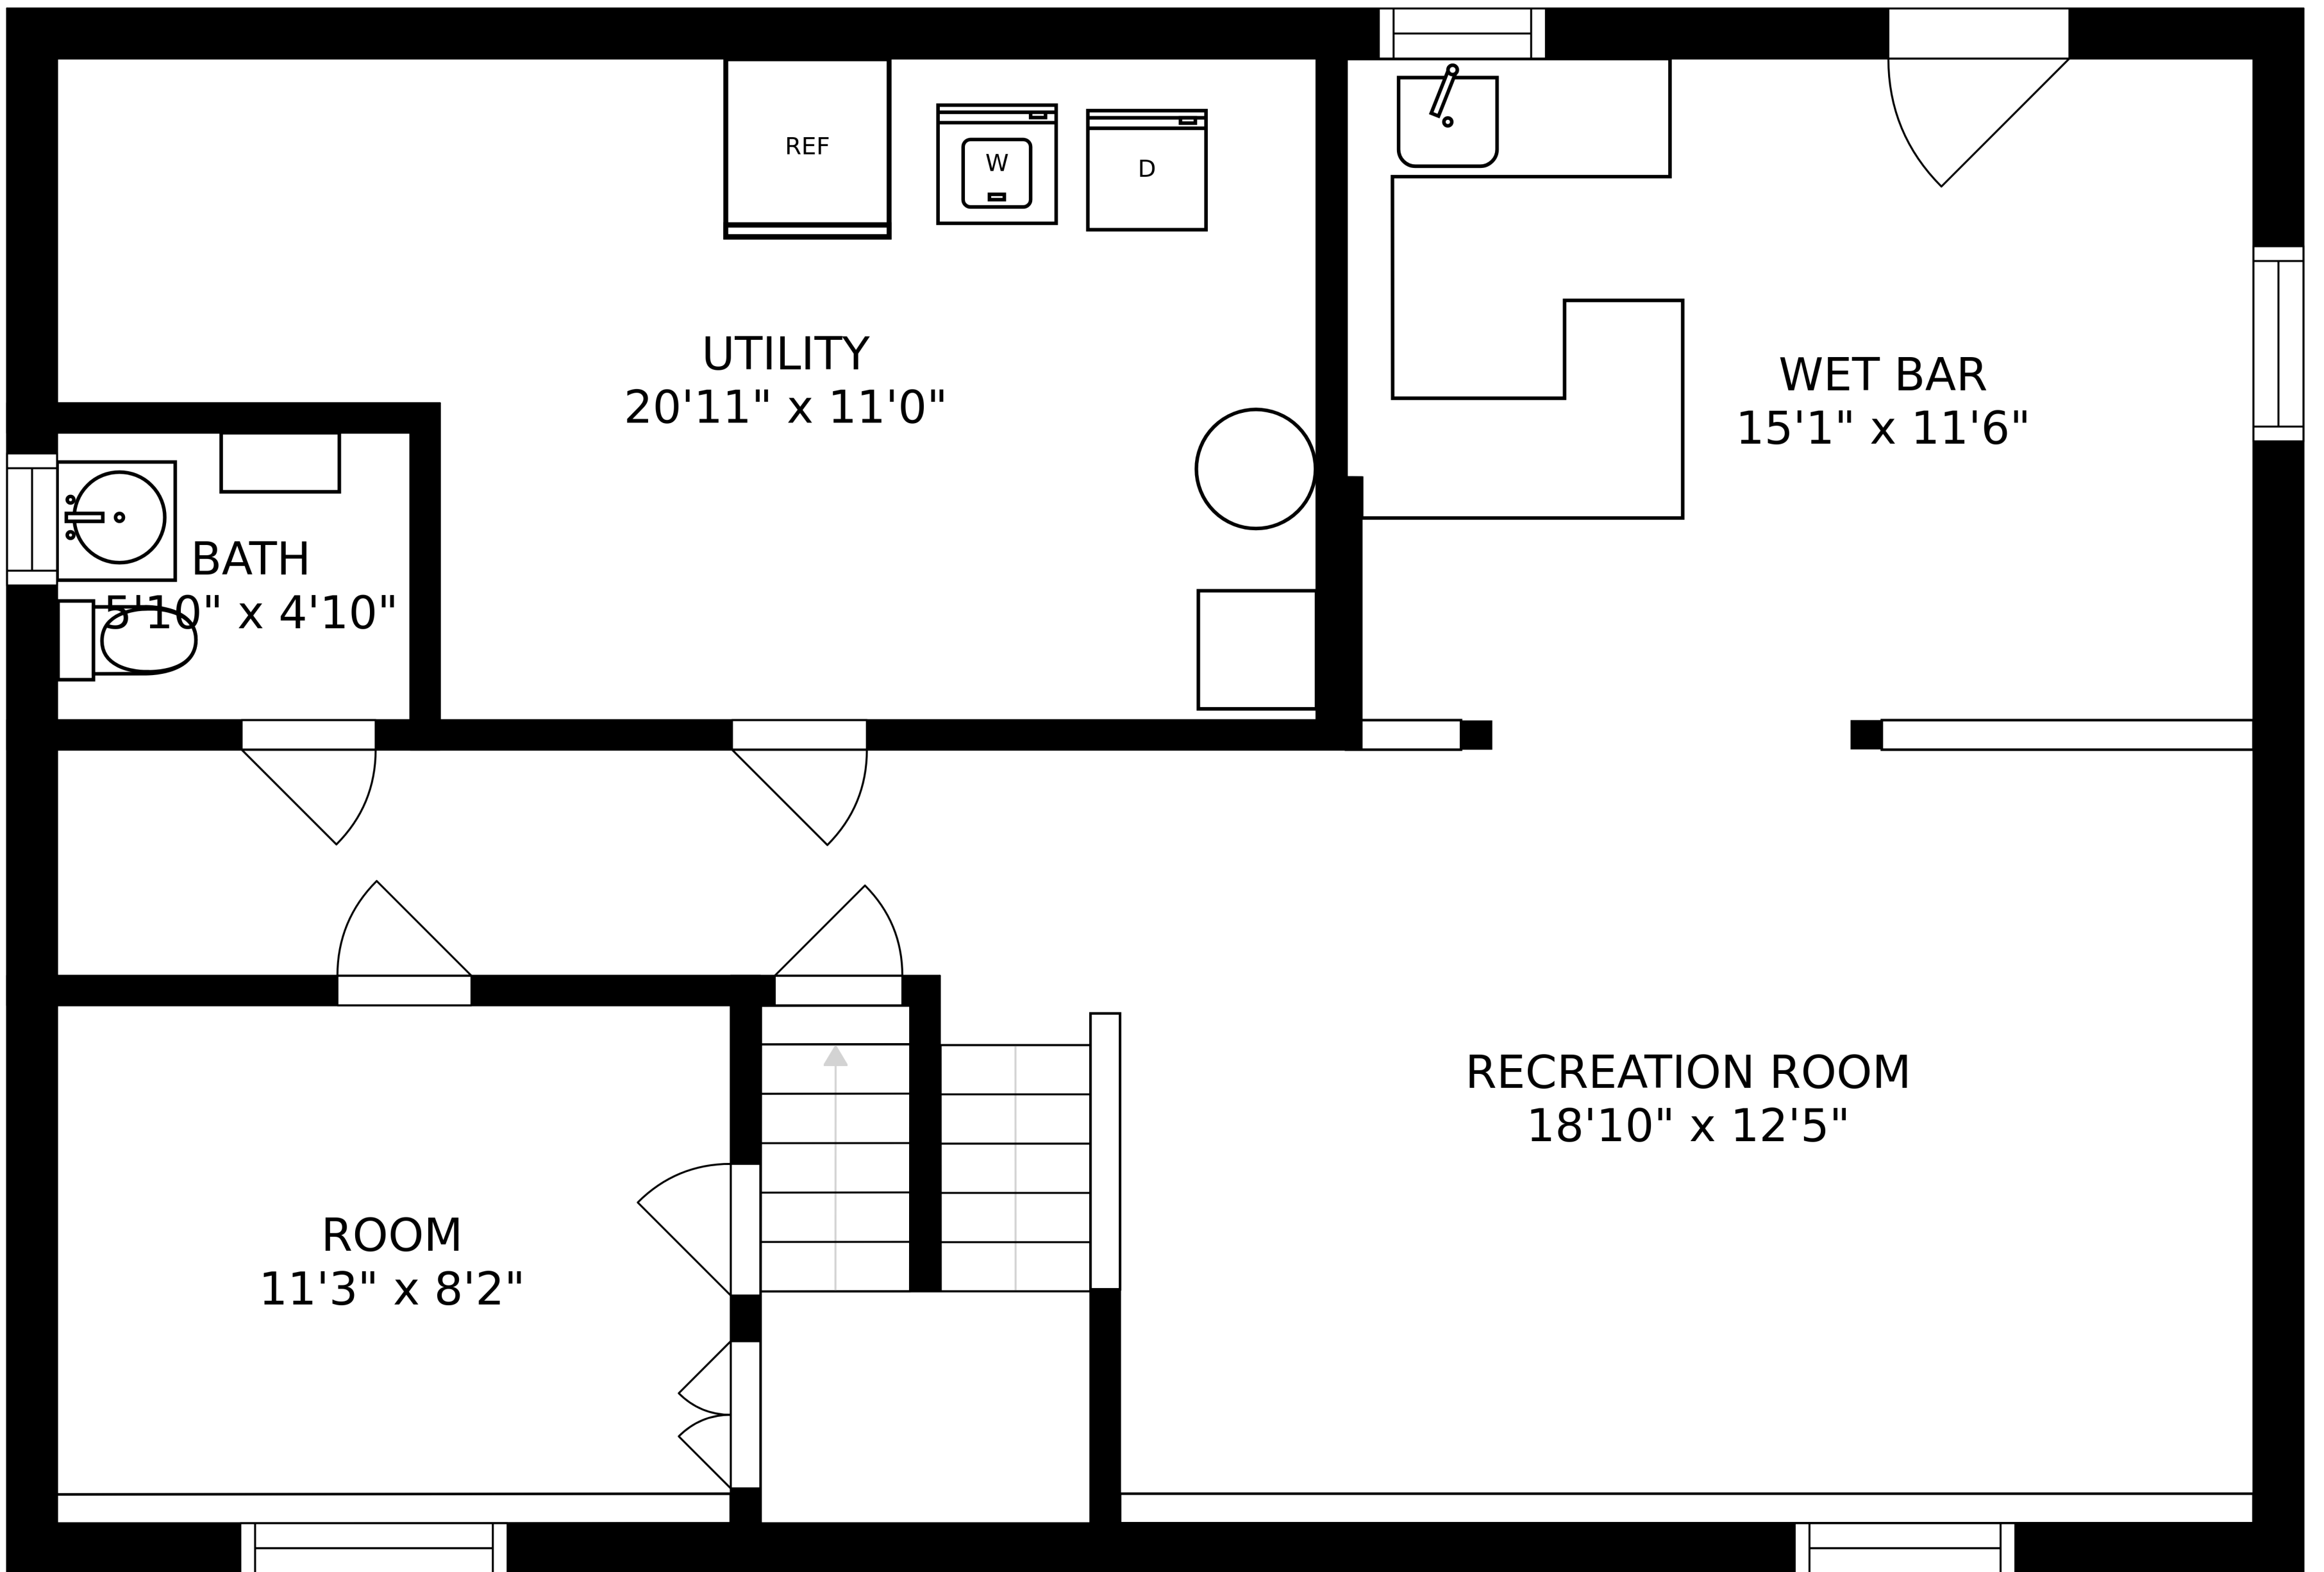

FLOOR 1

FLOOR 2

SIZES AND DIMENSIONS ARE APPROXIMATE, ACTUAL MAY VARY.

UTILITY
20'11" x 11'0"

BATH
5'10" x 4'10"

WET BAR
15'1" x 11'6"

ROOM
11'3" x 8'2"

RECREATION ROOM
18'10" x 12'5"