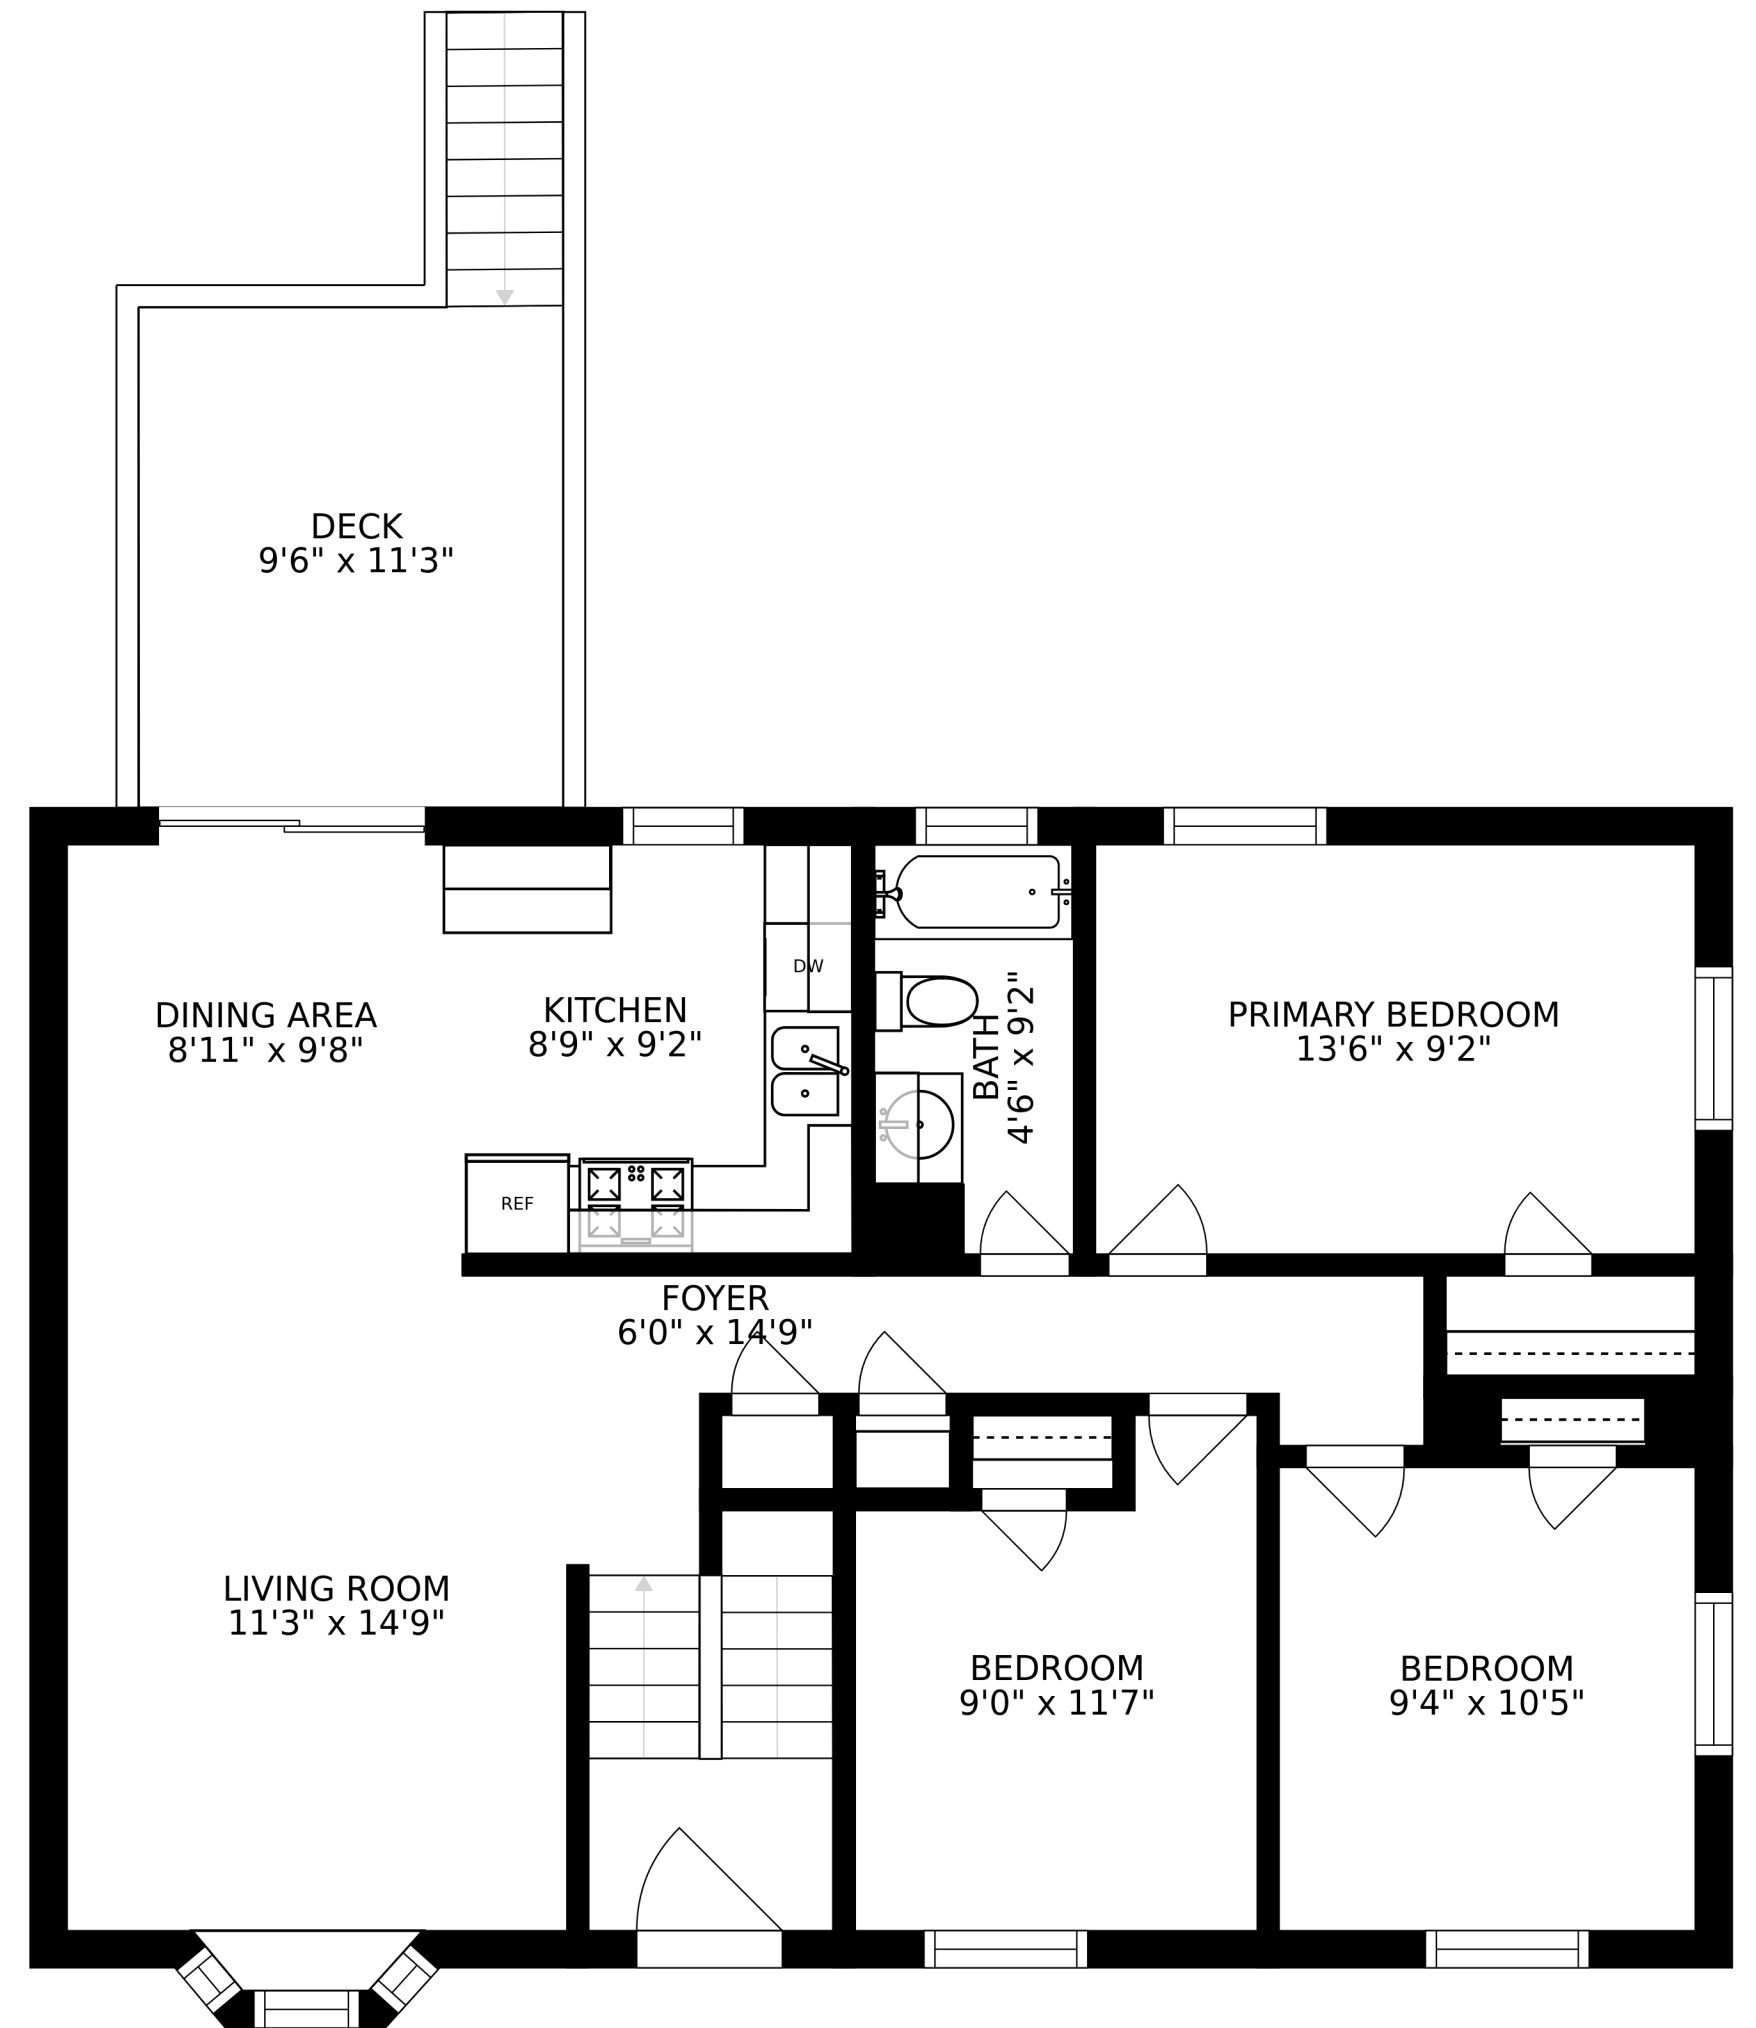

FLOOR 1

FLOOR 2

SIZES AND DIMENSIONS ARE APPROXIMATE, ACTUAL MAY VARY.

UTILITY
20'11" x 11'0"

BATH
5'10" x 4'10"

WET BAR
15'1" x 11'6"

ROOM
11'3" x 8'2"

RECREATION ROOM
18'10" x 12'5"