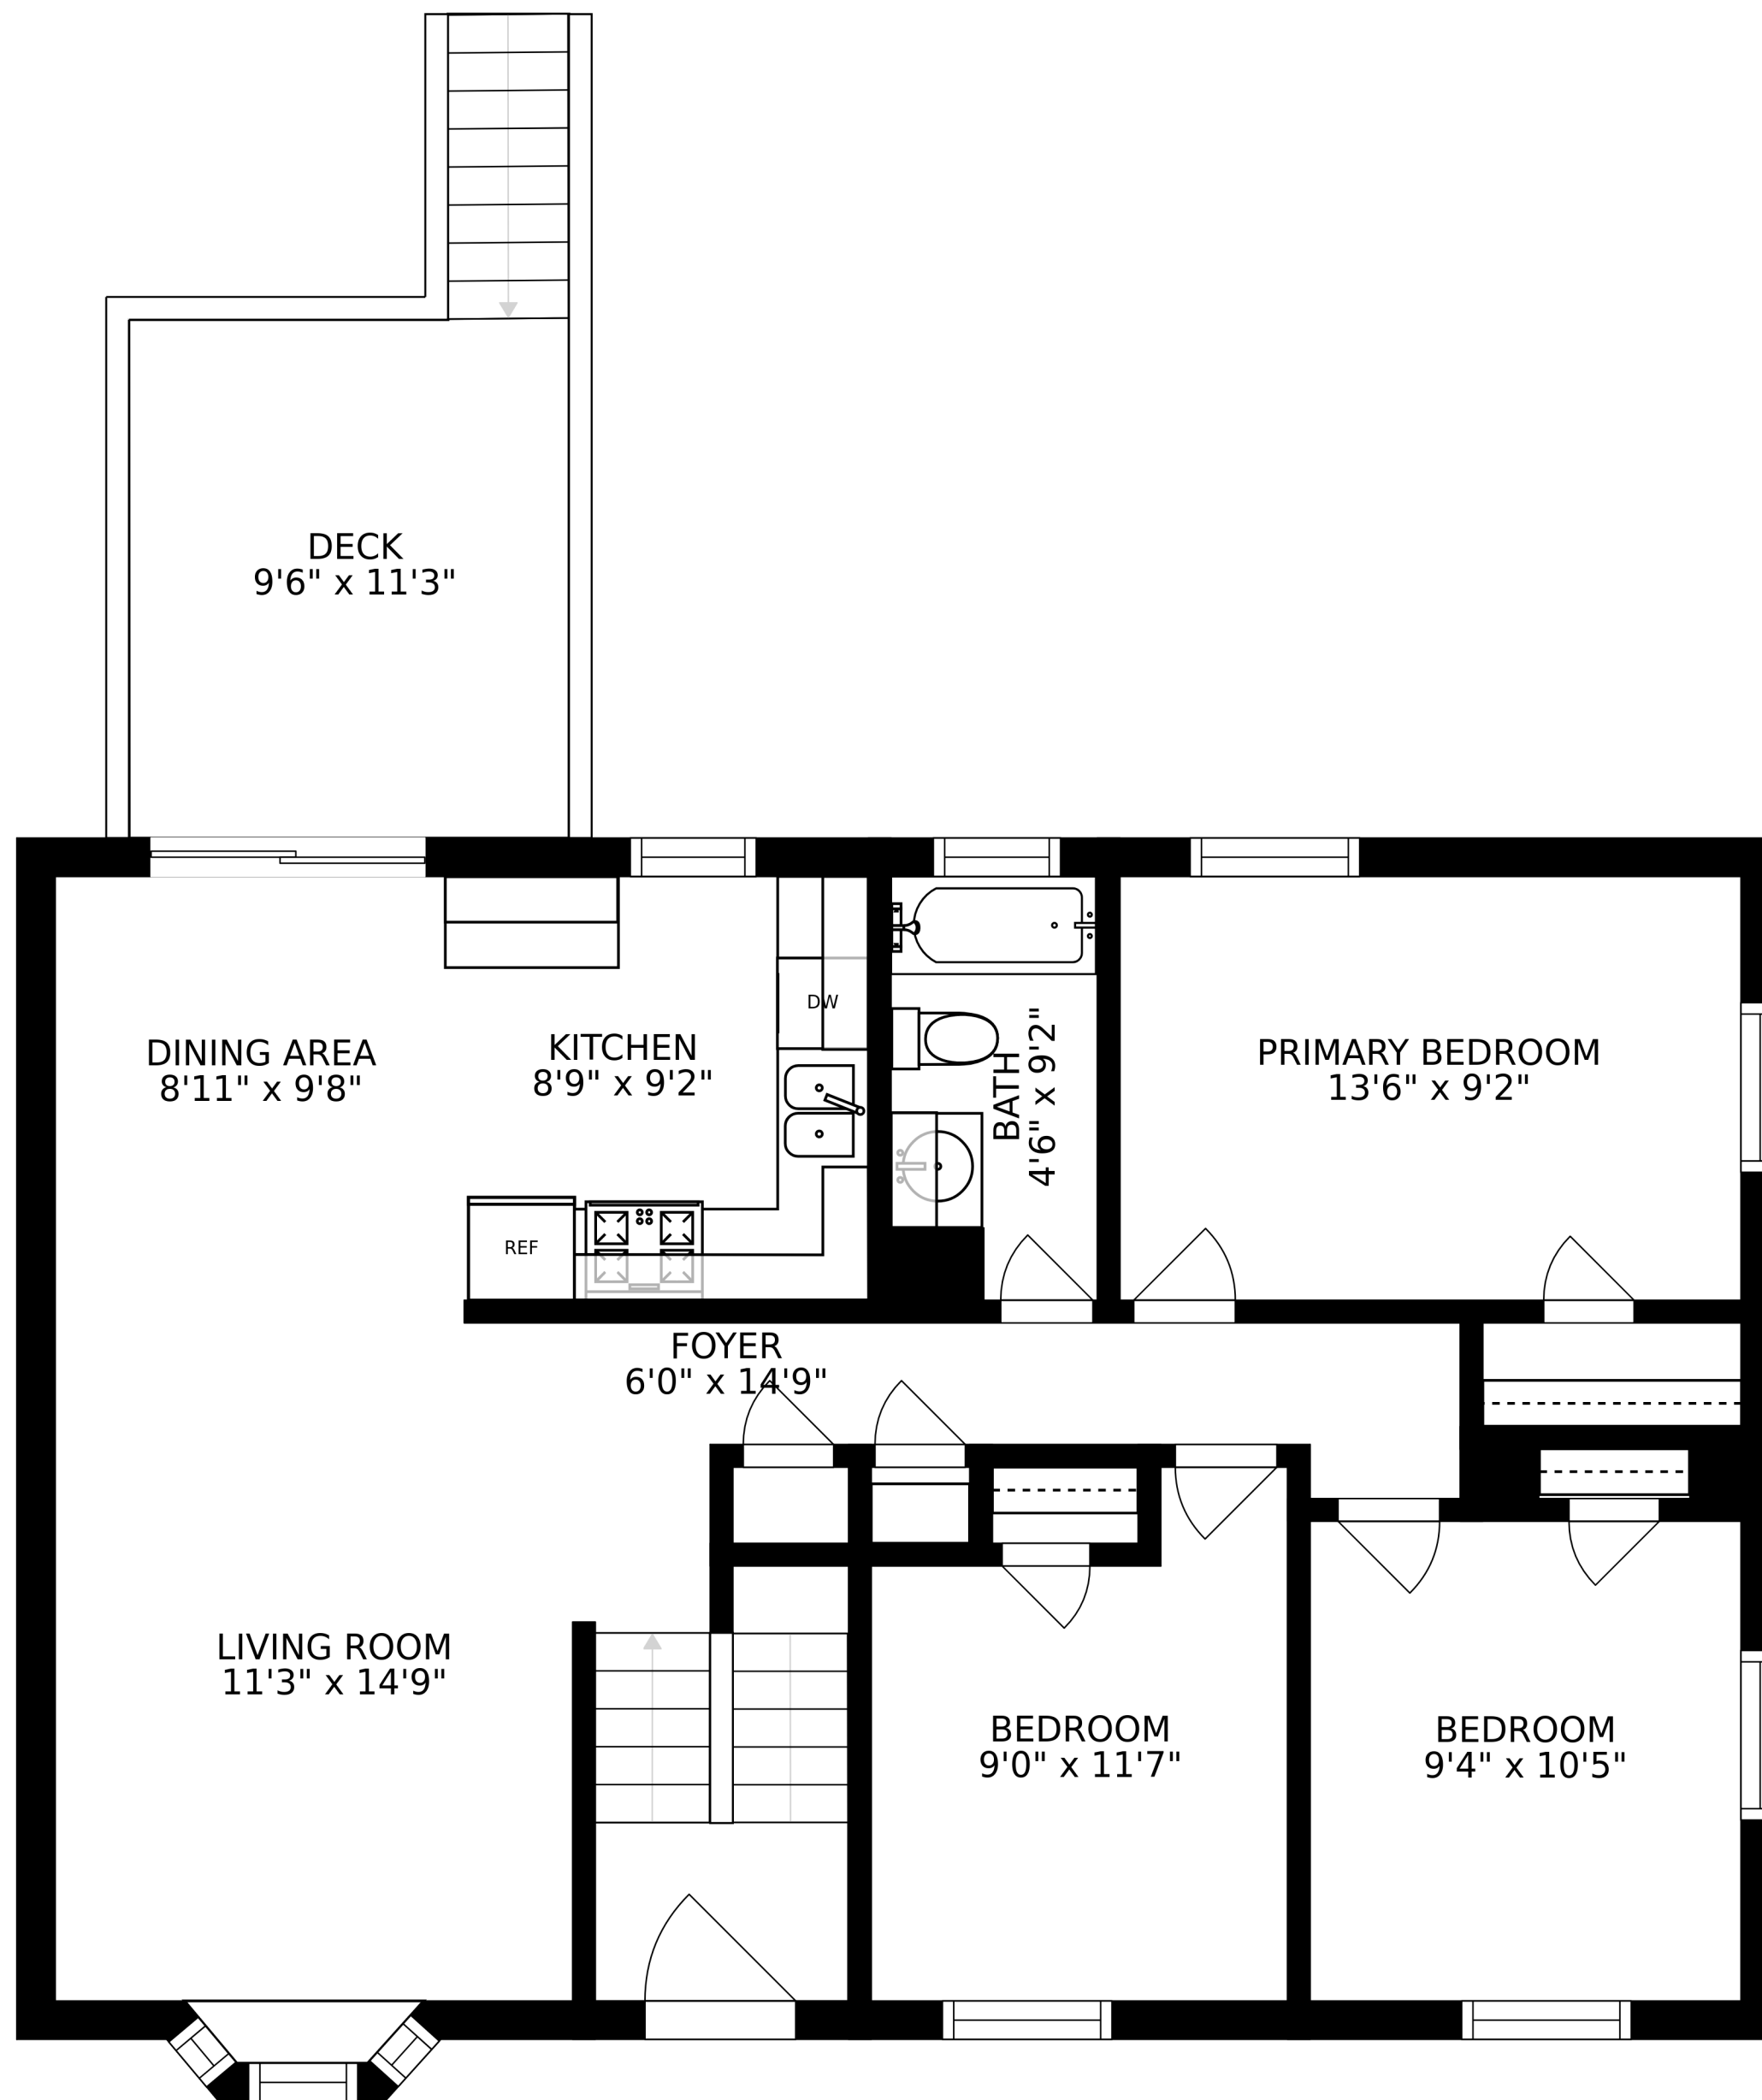

FLOOR 1

FLOOR 2

SIZES AND DIMENSIONS ARE APPROXIMATE, ACTUAL MAY VARY.

UTILITY
20'11" x 11'0"

BATH
5'10" x 4'10"

WET BAR
15'1" x 11'6"

ROOM
11'3" x 8'2"

RECREATION ROOM
18'10" x 12'5"