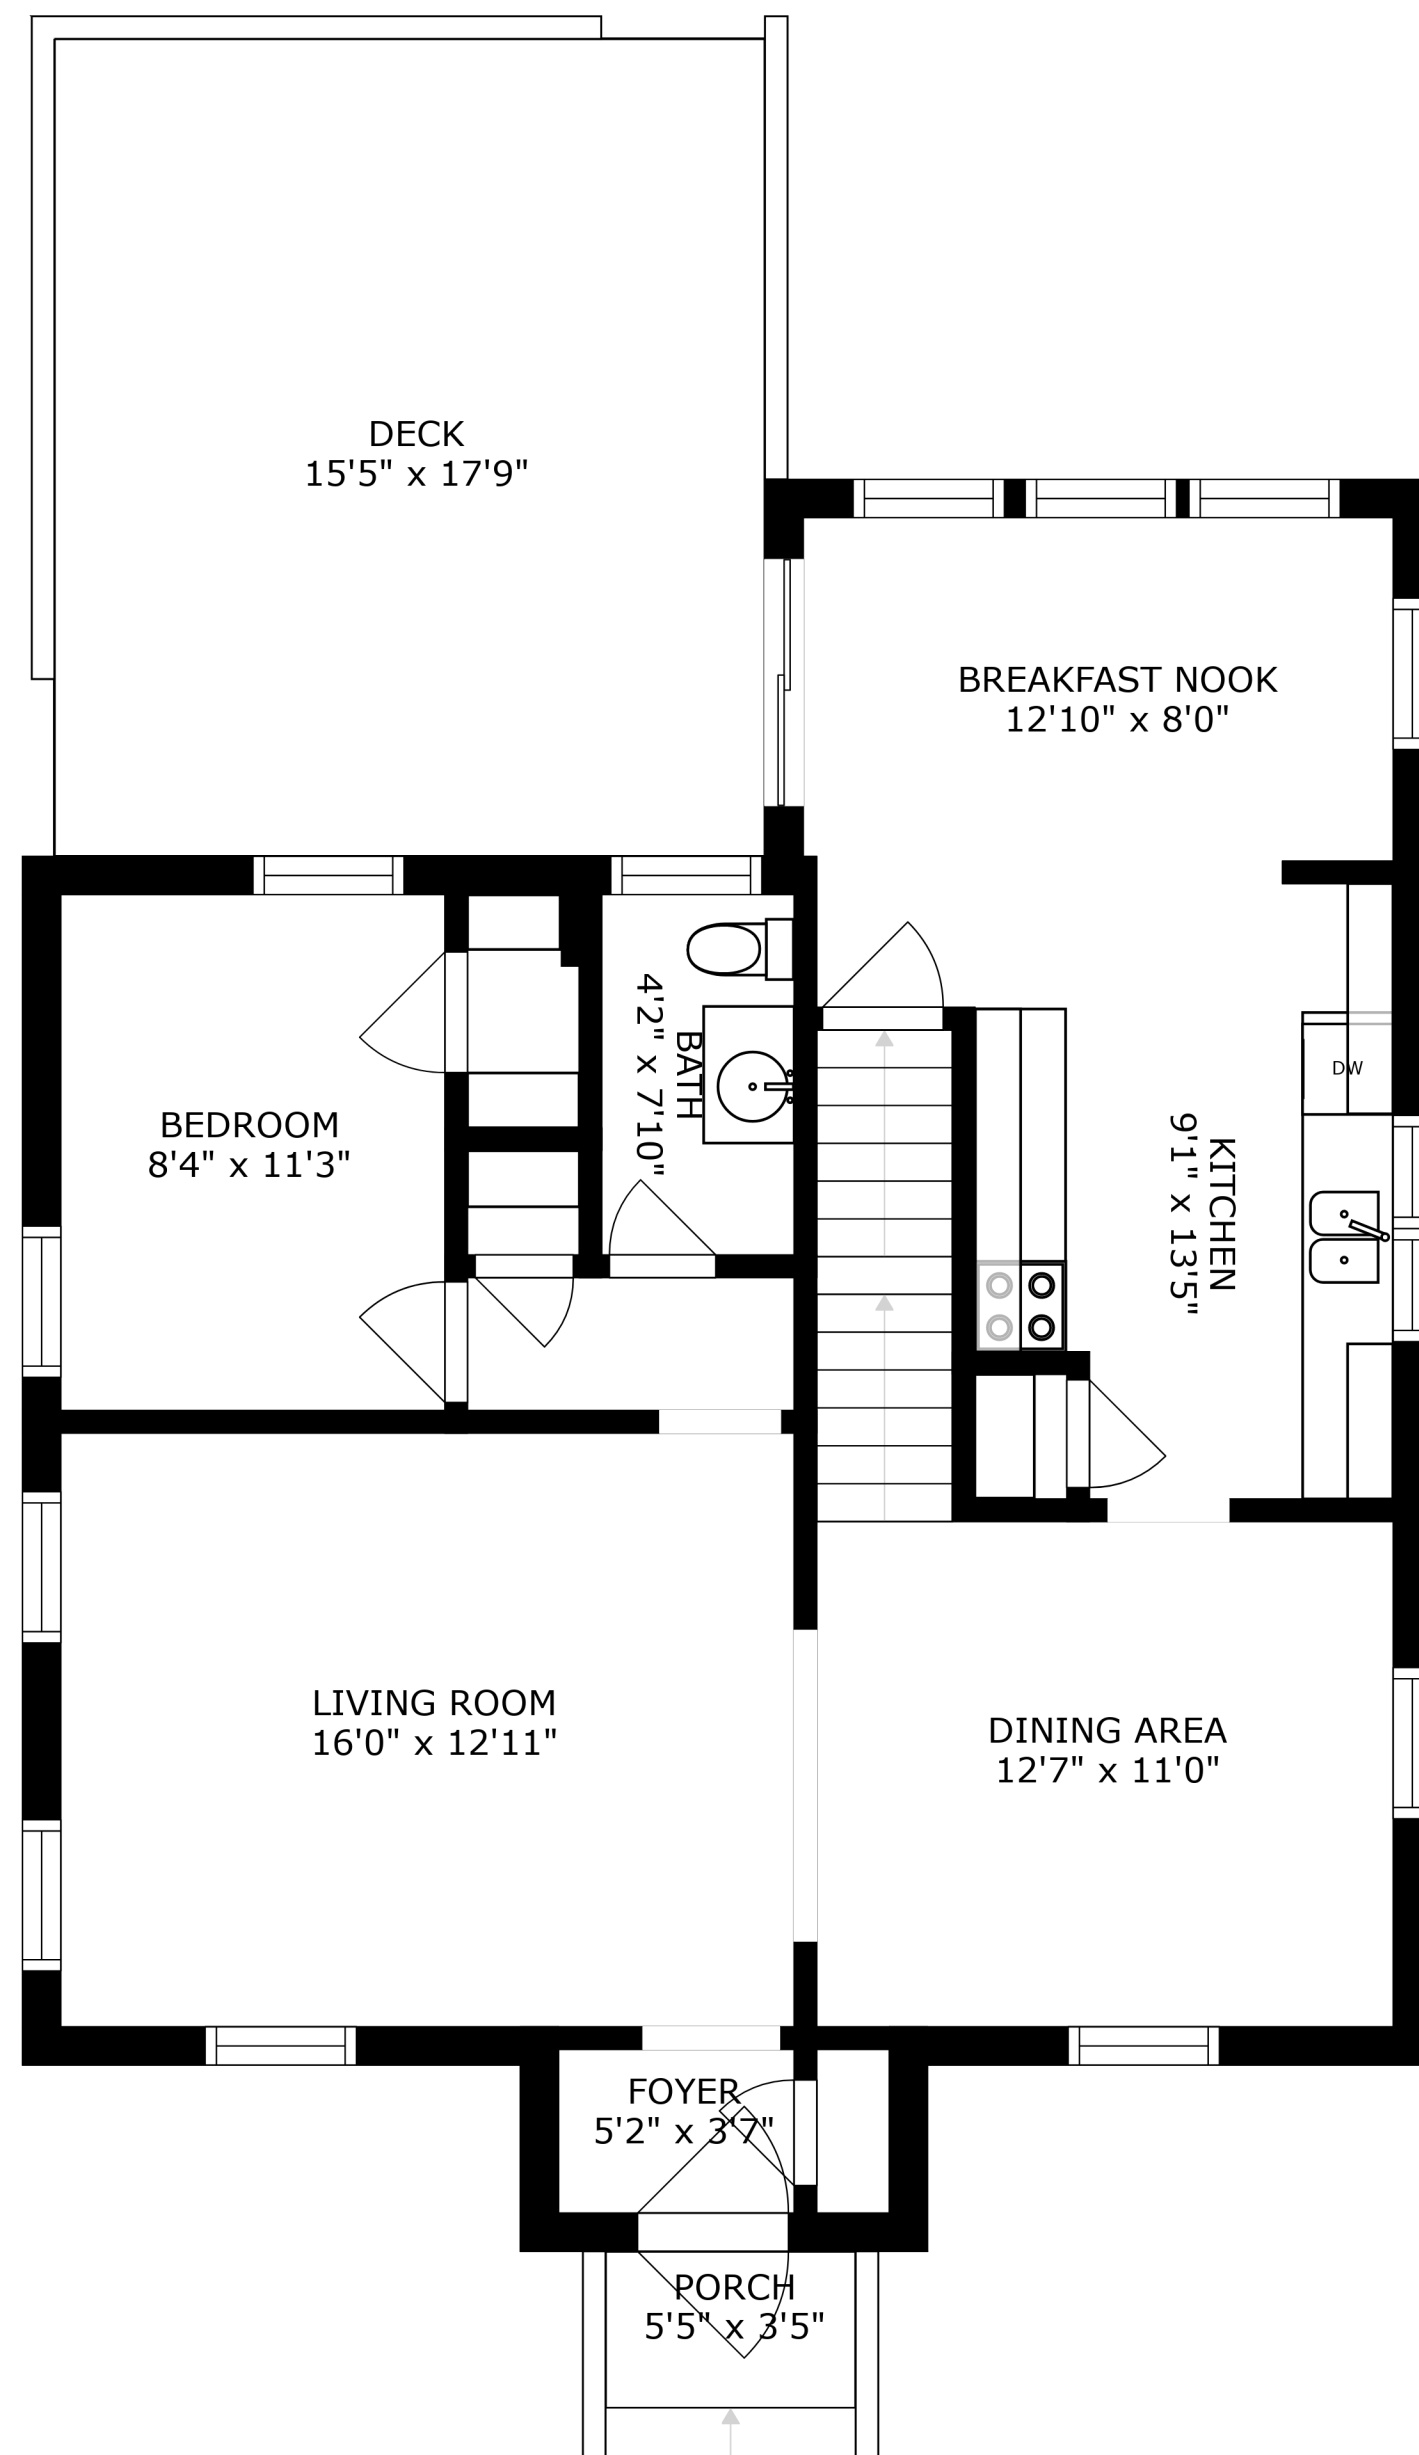

SIZES AND DIMENSIONS ARE APPROXIMATE, ACTUAL MAY VARY.

BEDROOM
12'3" x 14'8"

BATH
6'10" x 6'11"

PRIMARY BEDROOM
12'7" x 16'9"

ATTIC
13'6" x 4'9"

SIZES AND DIMENSIONS ARE APPROXIMATE, ACTUAL MAY VARY.

UNFINISHED BASEMENT