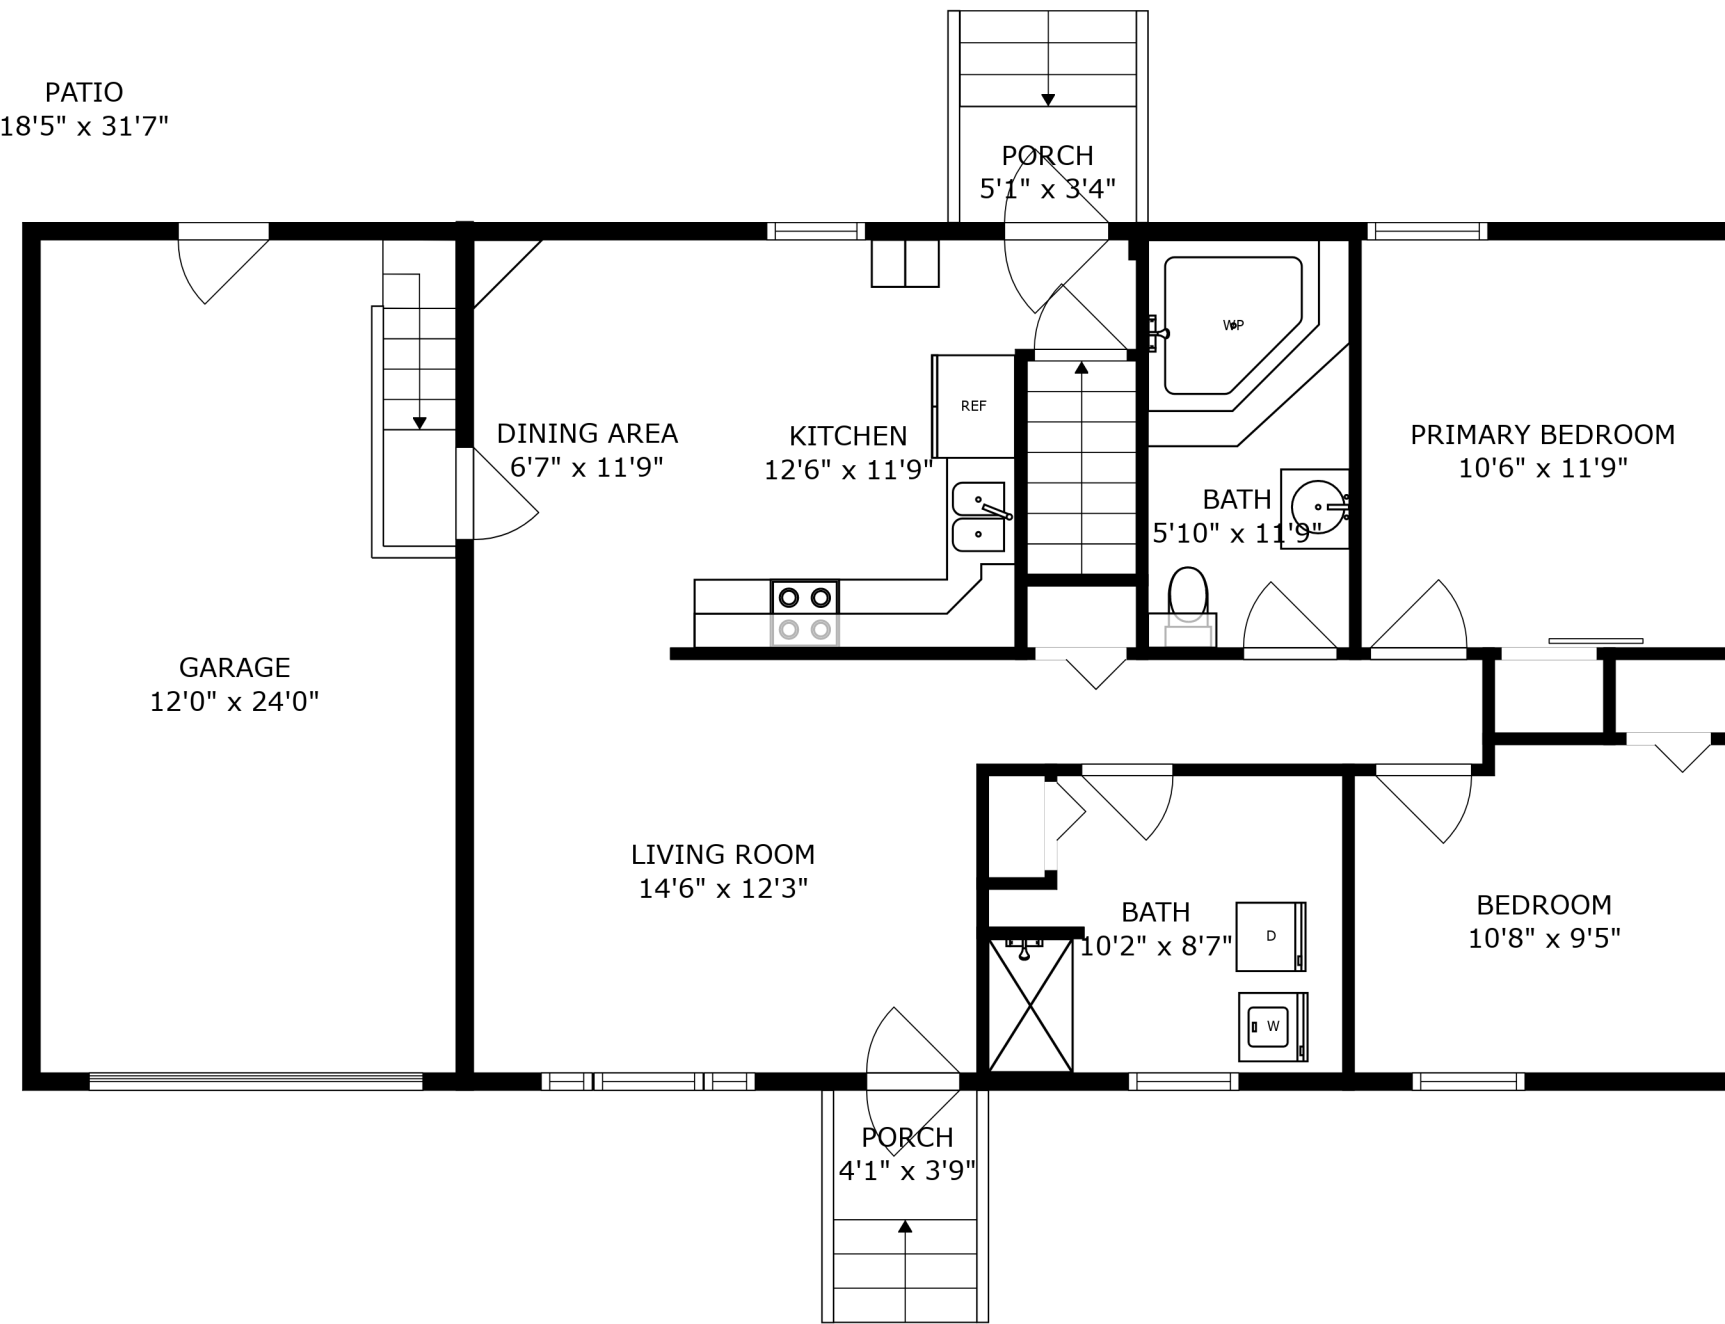

PATIO  
18'5" x 31'7"

FLOOR 2

FLOOR 1

SIZES AND DIMENSIONS ARE APPROXIMATE, ACTUAL MAY VARY.

PATIO  
18'5" x 31'7"

PORCH  
5'1" x 3'4"

SIZES AND DIMENSIONS ARE APPROXIMATE, ACTUAL MAY VARY.

BASEMENT  
36'0" x 23'11"