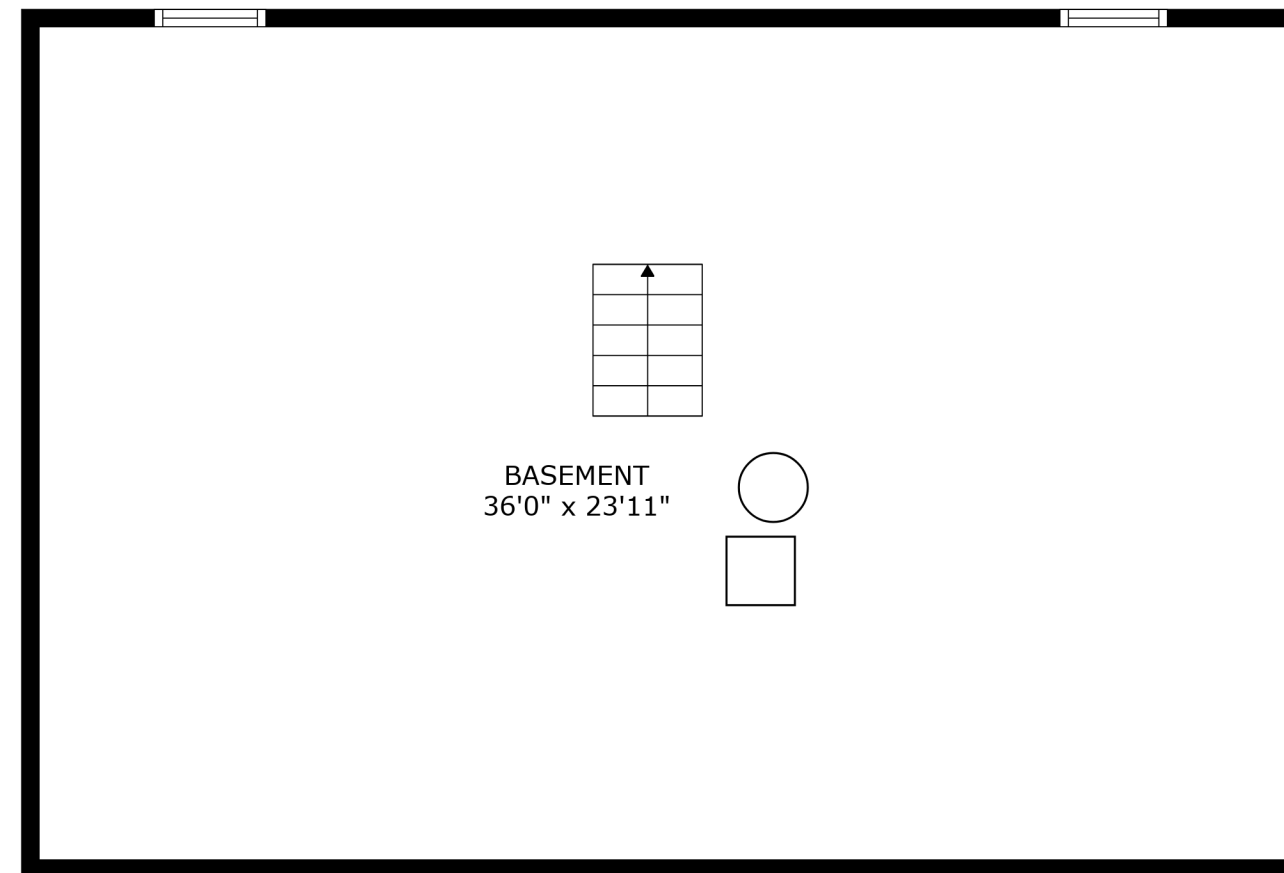

PATIO  
18'5" x 31'7"

FLOOR 2

FLOOR 1

SIZES AND DIMENSIONS ARE APPROXIMATE, ACTUAL MAY VARY.

PATIO  
18'5" x 31'7"

PORCH  
5'1" x 3'4"

SIZES AND DIMENSIONS ARE APPROXIMATE, ACTUAL MAY VARY.

BASEMENT  
36'0" x 23'11"