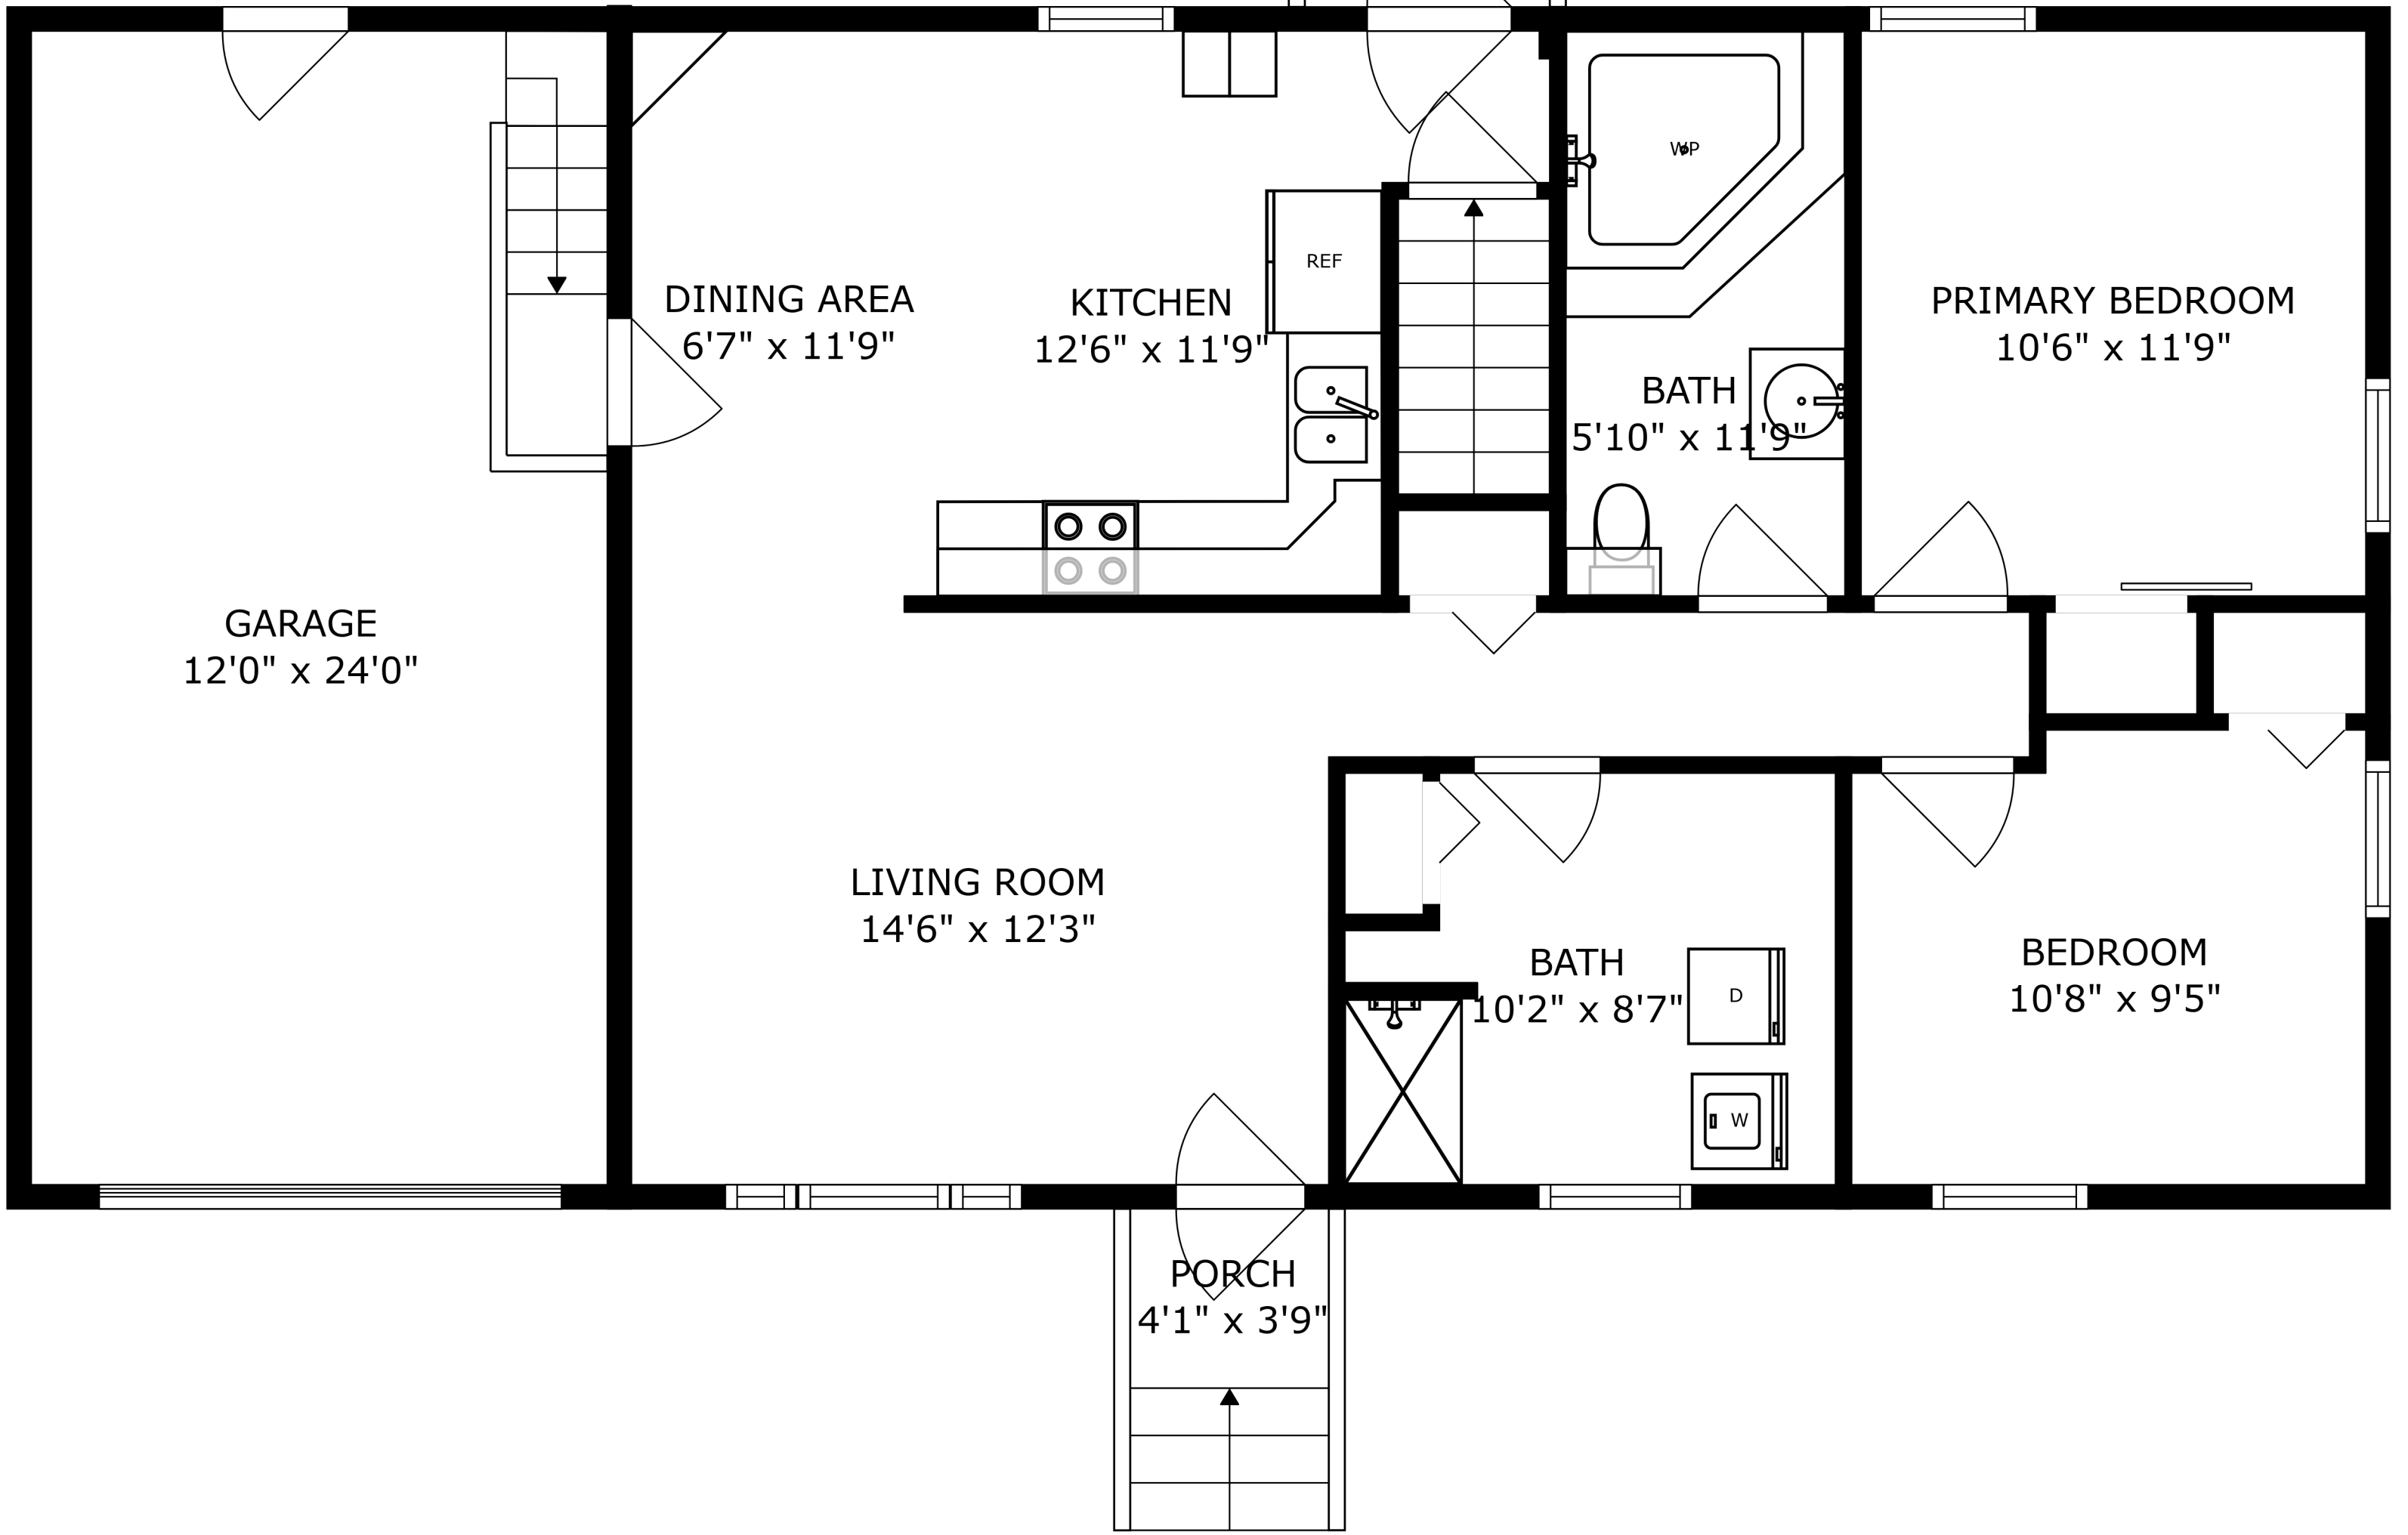

PATIO  
18'5" x 31'7"

FLOOR 2

FLOOR 1

SIZES AND DIMENSIONS ARE APPROXIMATE, ACTUAL MAY VARY.

PATIO  
18'5" x 31'7"

PORCH  
5'1" x 3'4"

SIZES AND DIMENSIONS ARE APPROXIMATE, ACTUAL MAY VARY.

BASEMENT  
36'0" x 23'11"