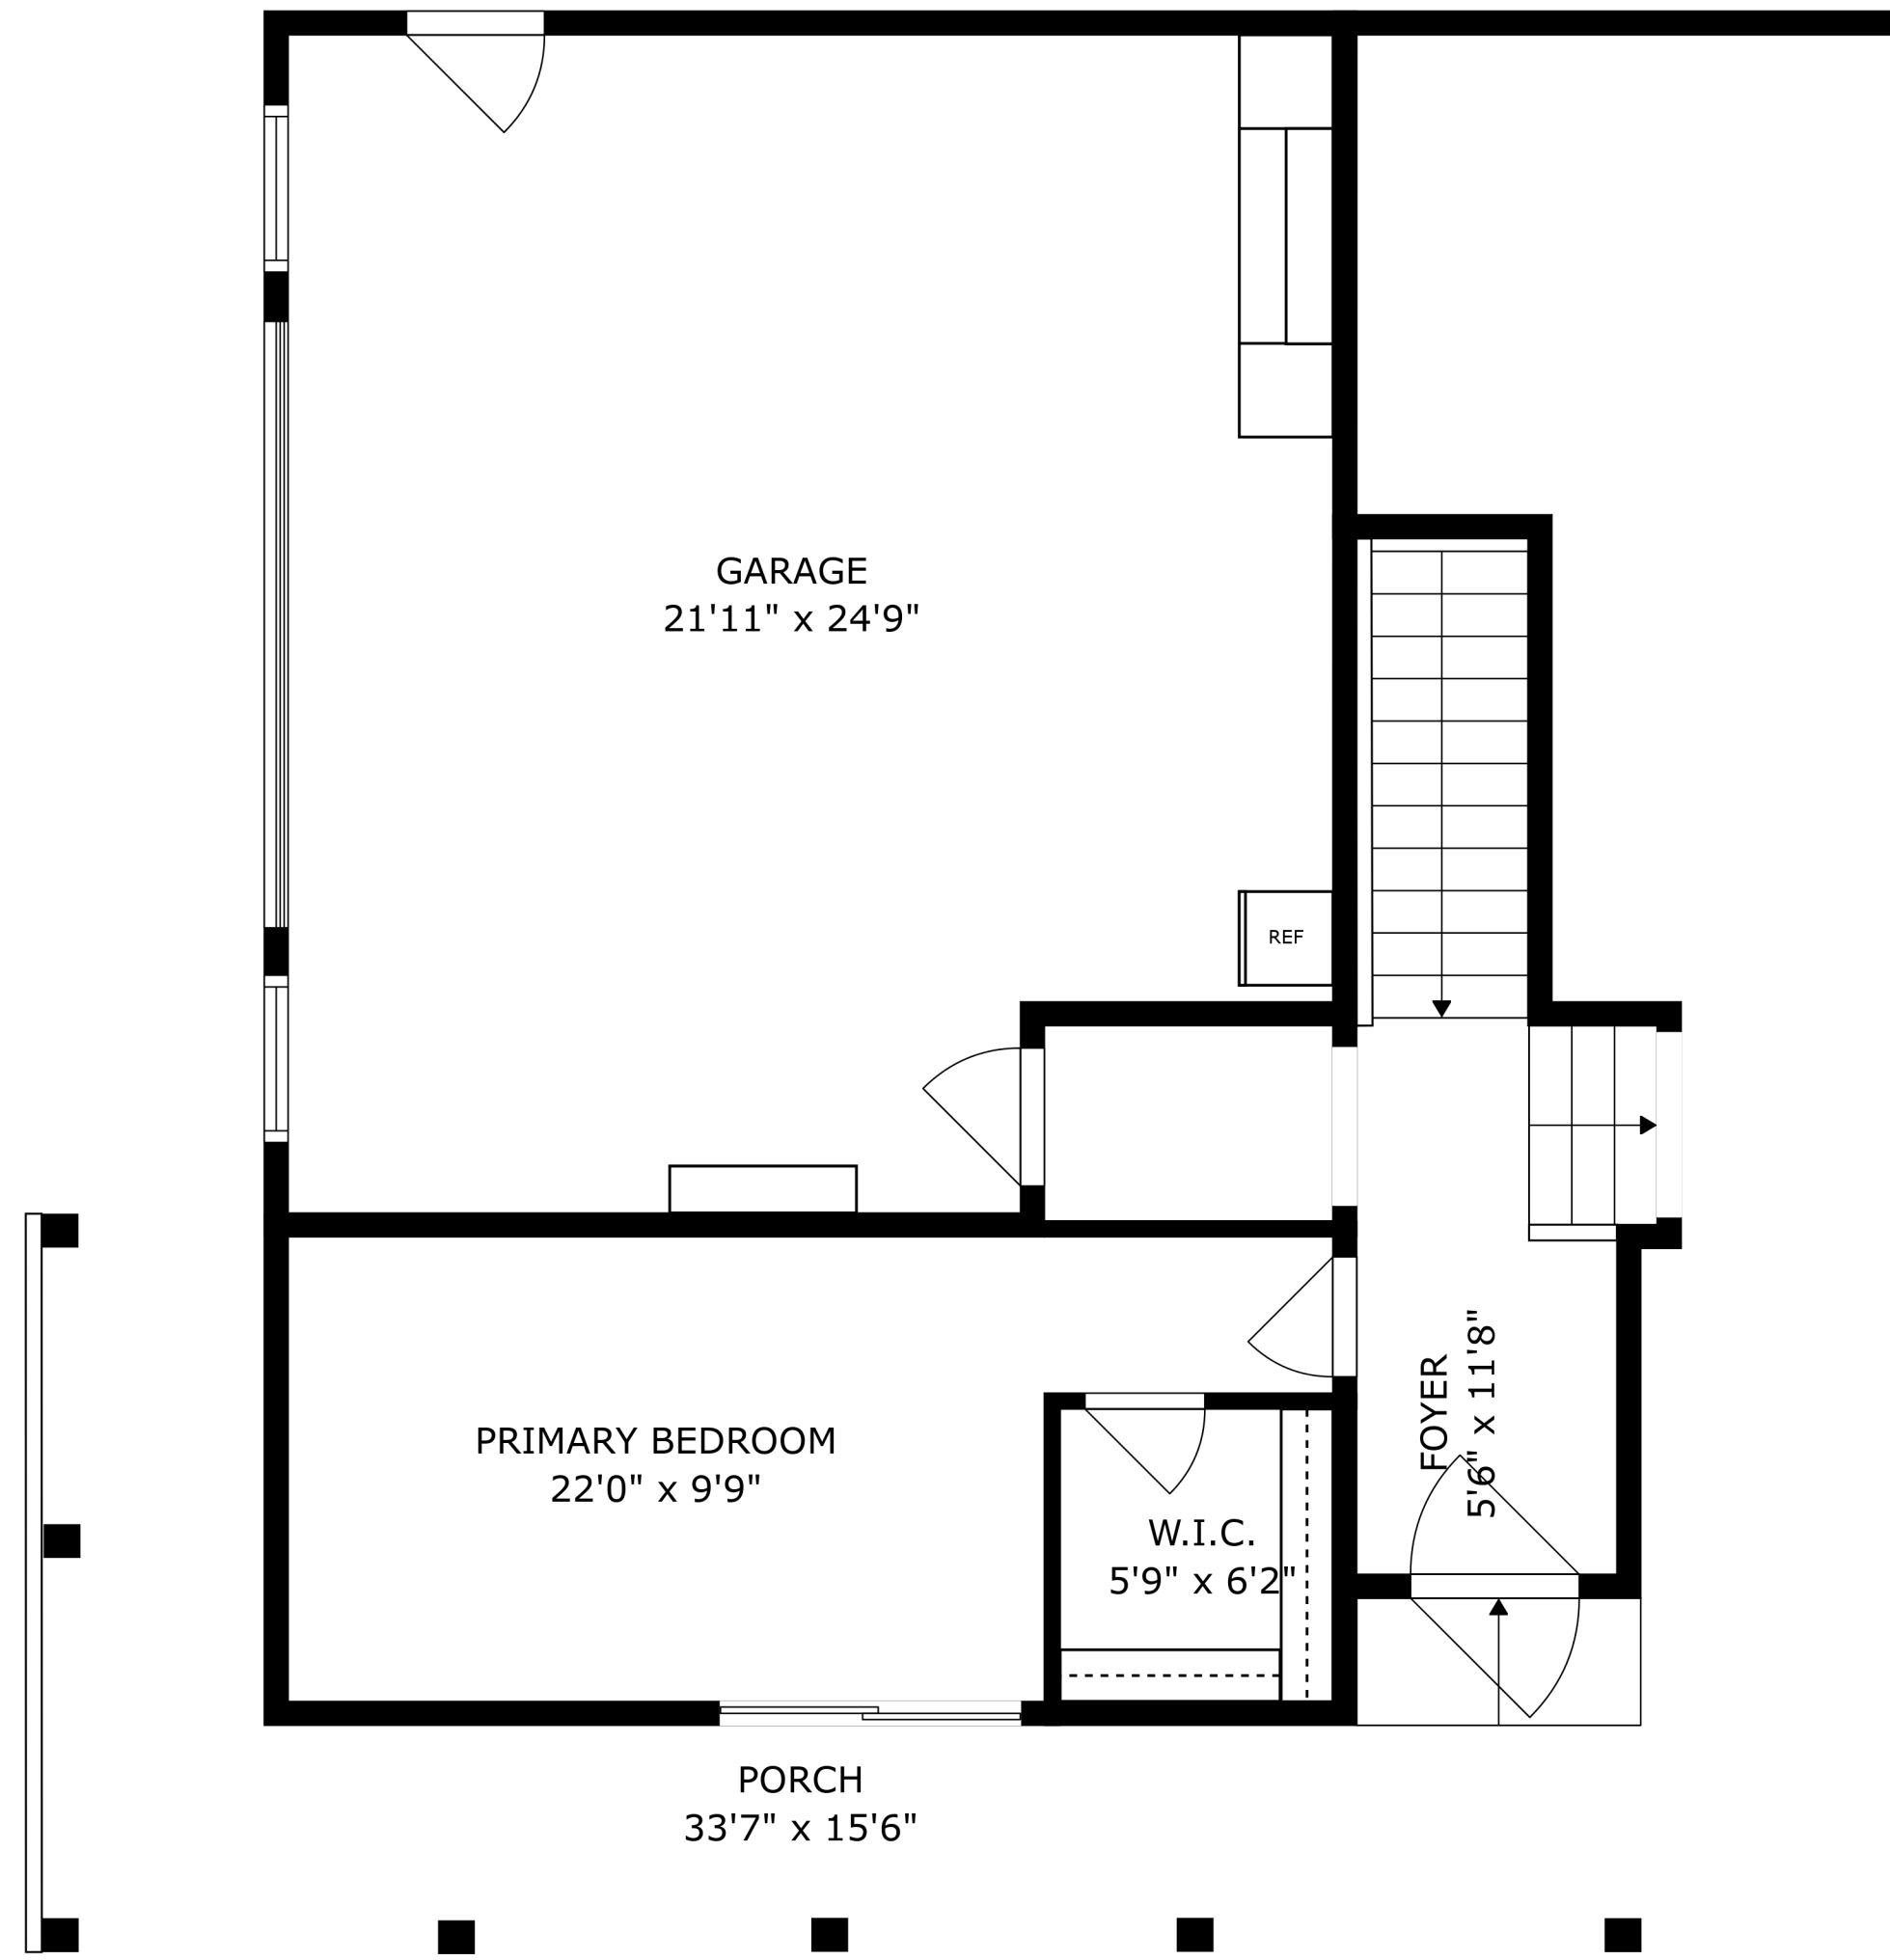

SIZES AND DIMENSIONS ARE APPROXIMATE, ACTUAL MAY VARY.

SIZES AND DIMENSIONS ARE APPROXIMATE, ACTUAL MAY VARY.

PATIO
34'5" x 8'7"

SIZES AND DIMENSIONS ARE APPROXIMATE, ACTUAL MAY VARY.

SIZES AND DIMENSIONS ARE APPROXIMATE, ACTUAL MAY VARY.