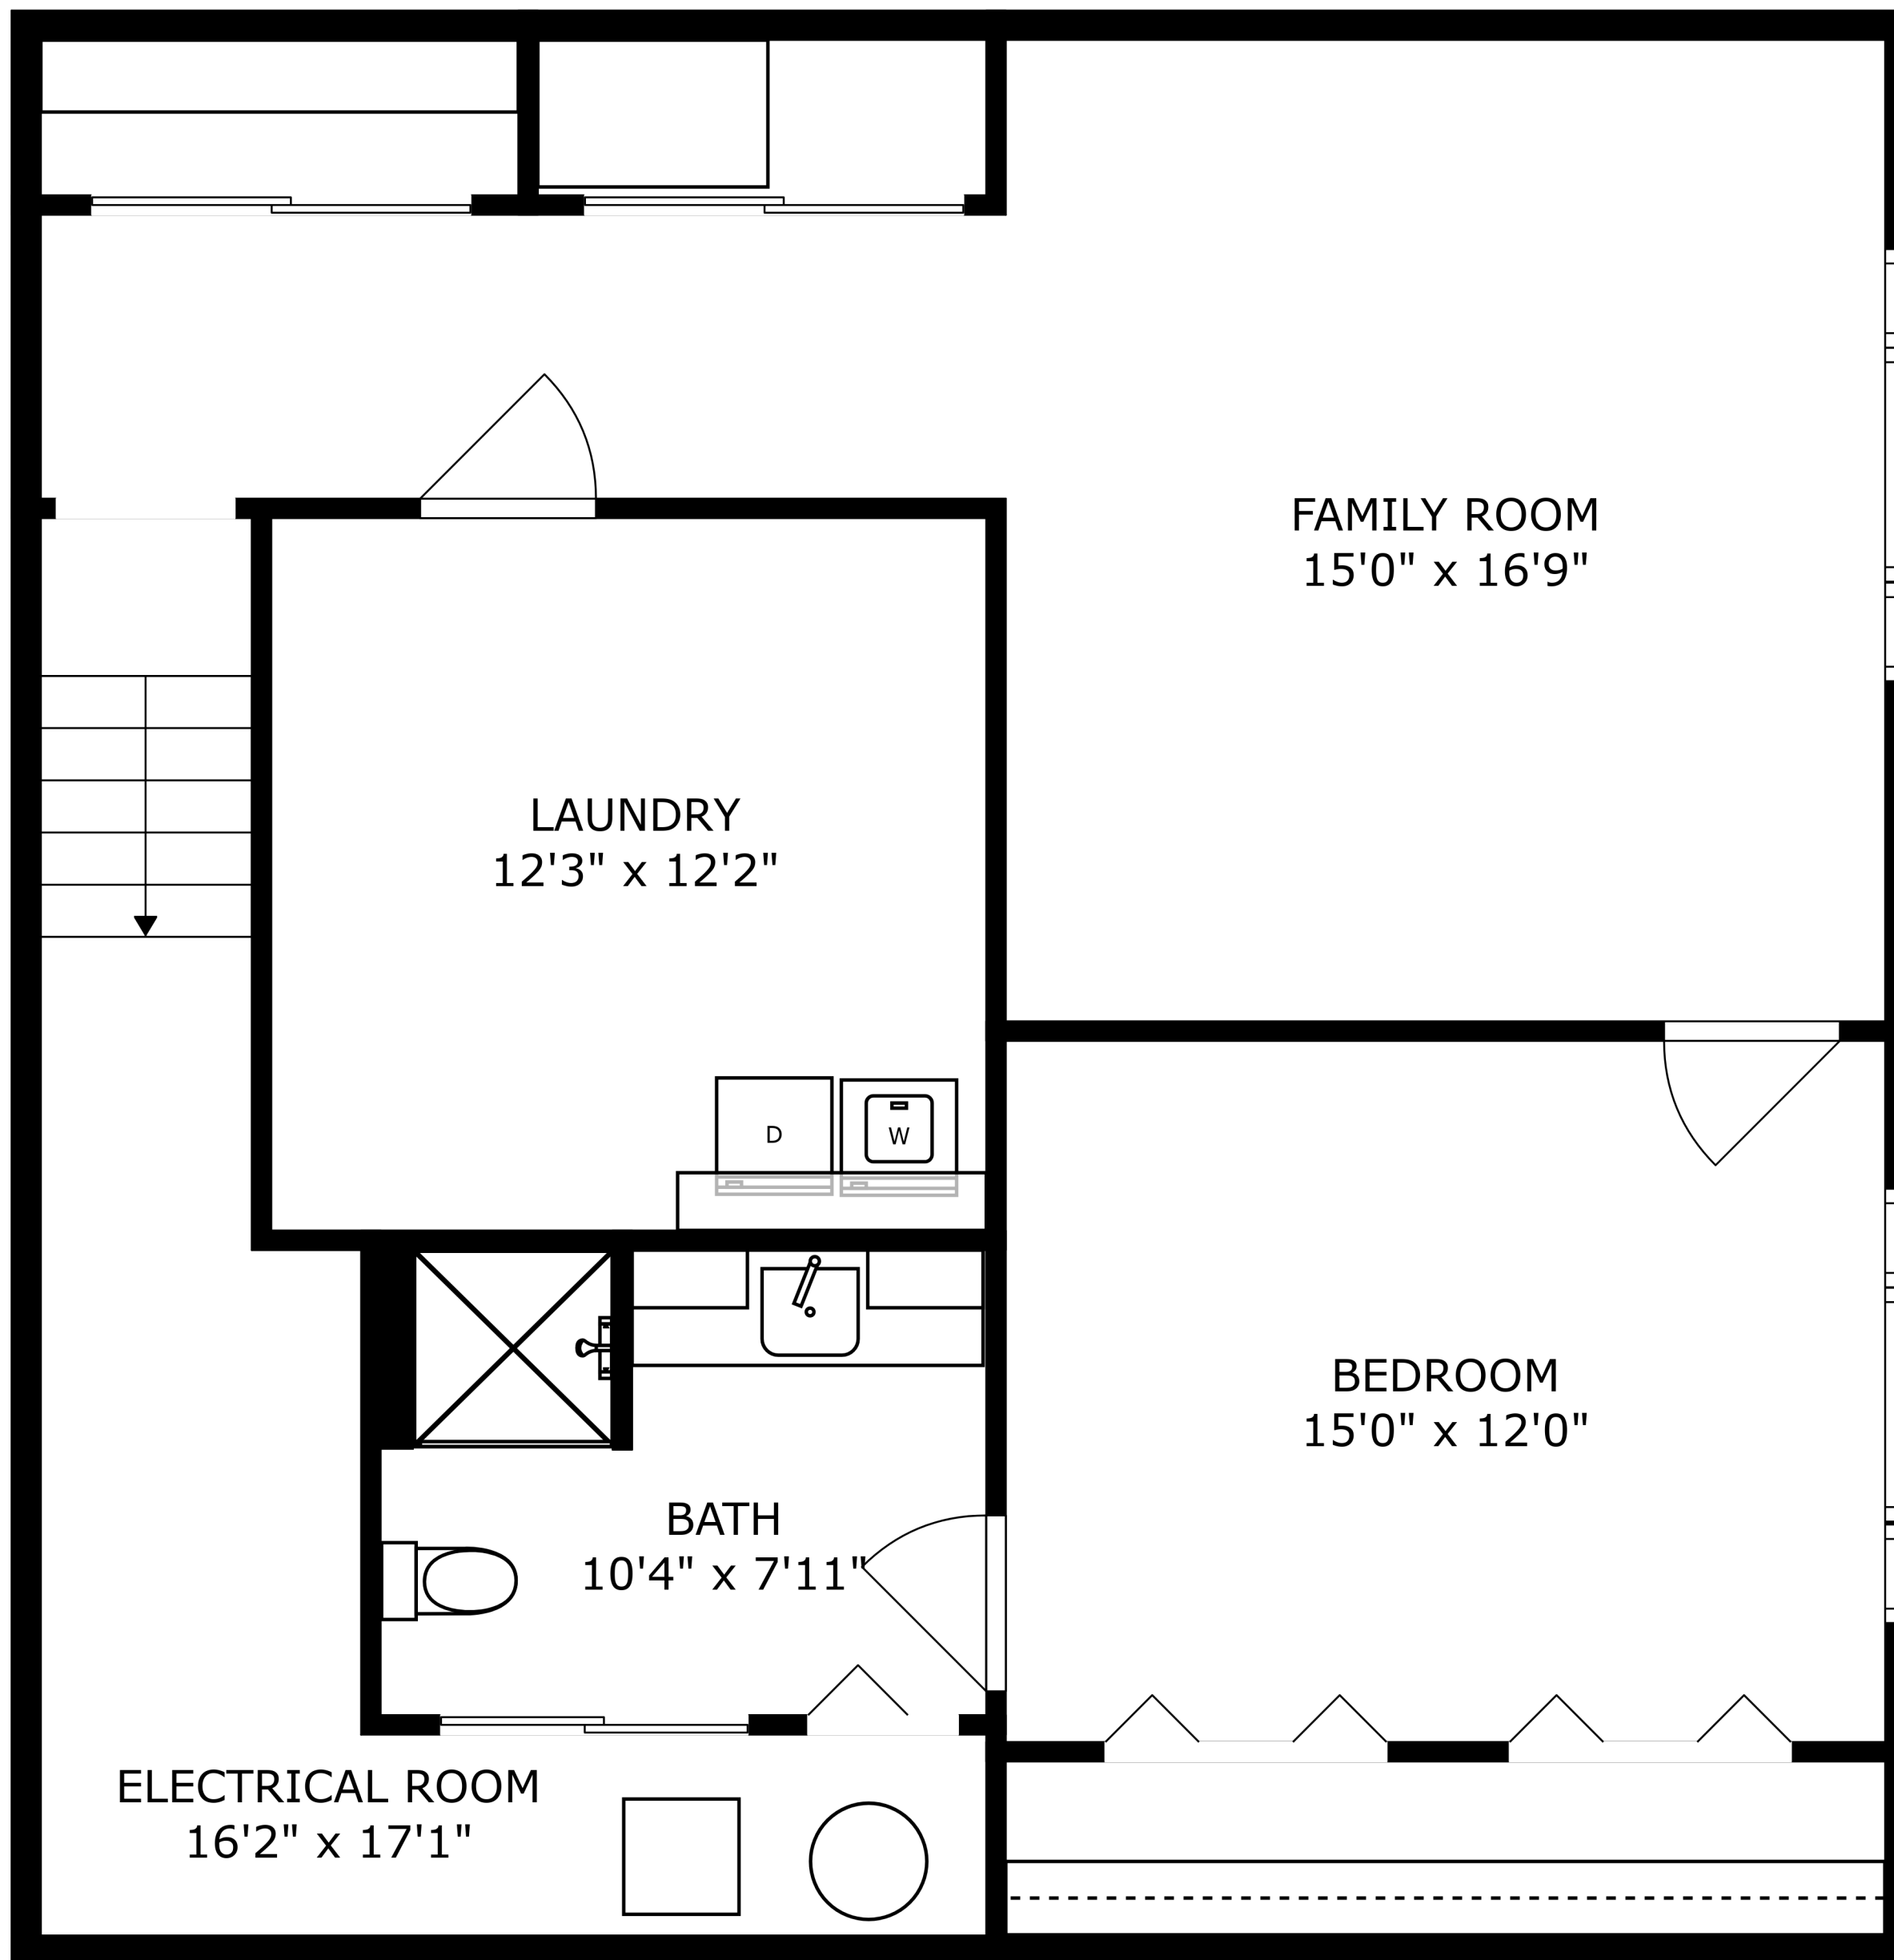

SIZES AND DIMENSIONS ARE APPROXIMATE, ACTUAL MAY VARY.

SIZES AND DIMENSIONS ARE APPROXIMATE, ACTUAL MAY VARY.

PATIO
34'5" x 8'7"

SIZES AND DIMENSIONS ARE APPROXIMATE, ACTUAL MAY VARY.

SIZES AND DIMENSIONS ARE APPROXIMATE, ACTUAL MAY VARY.