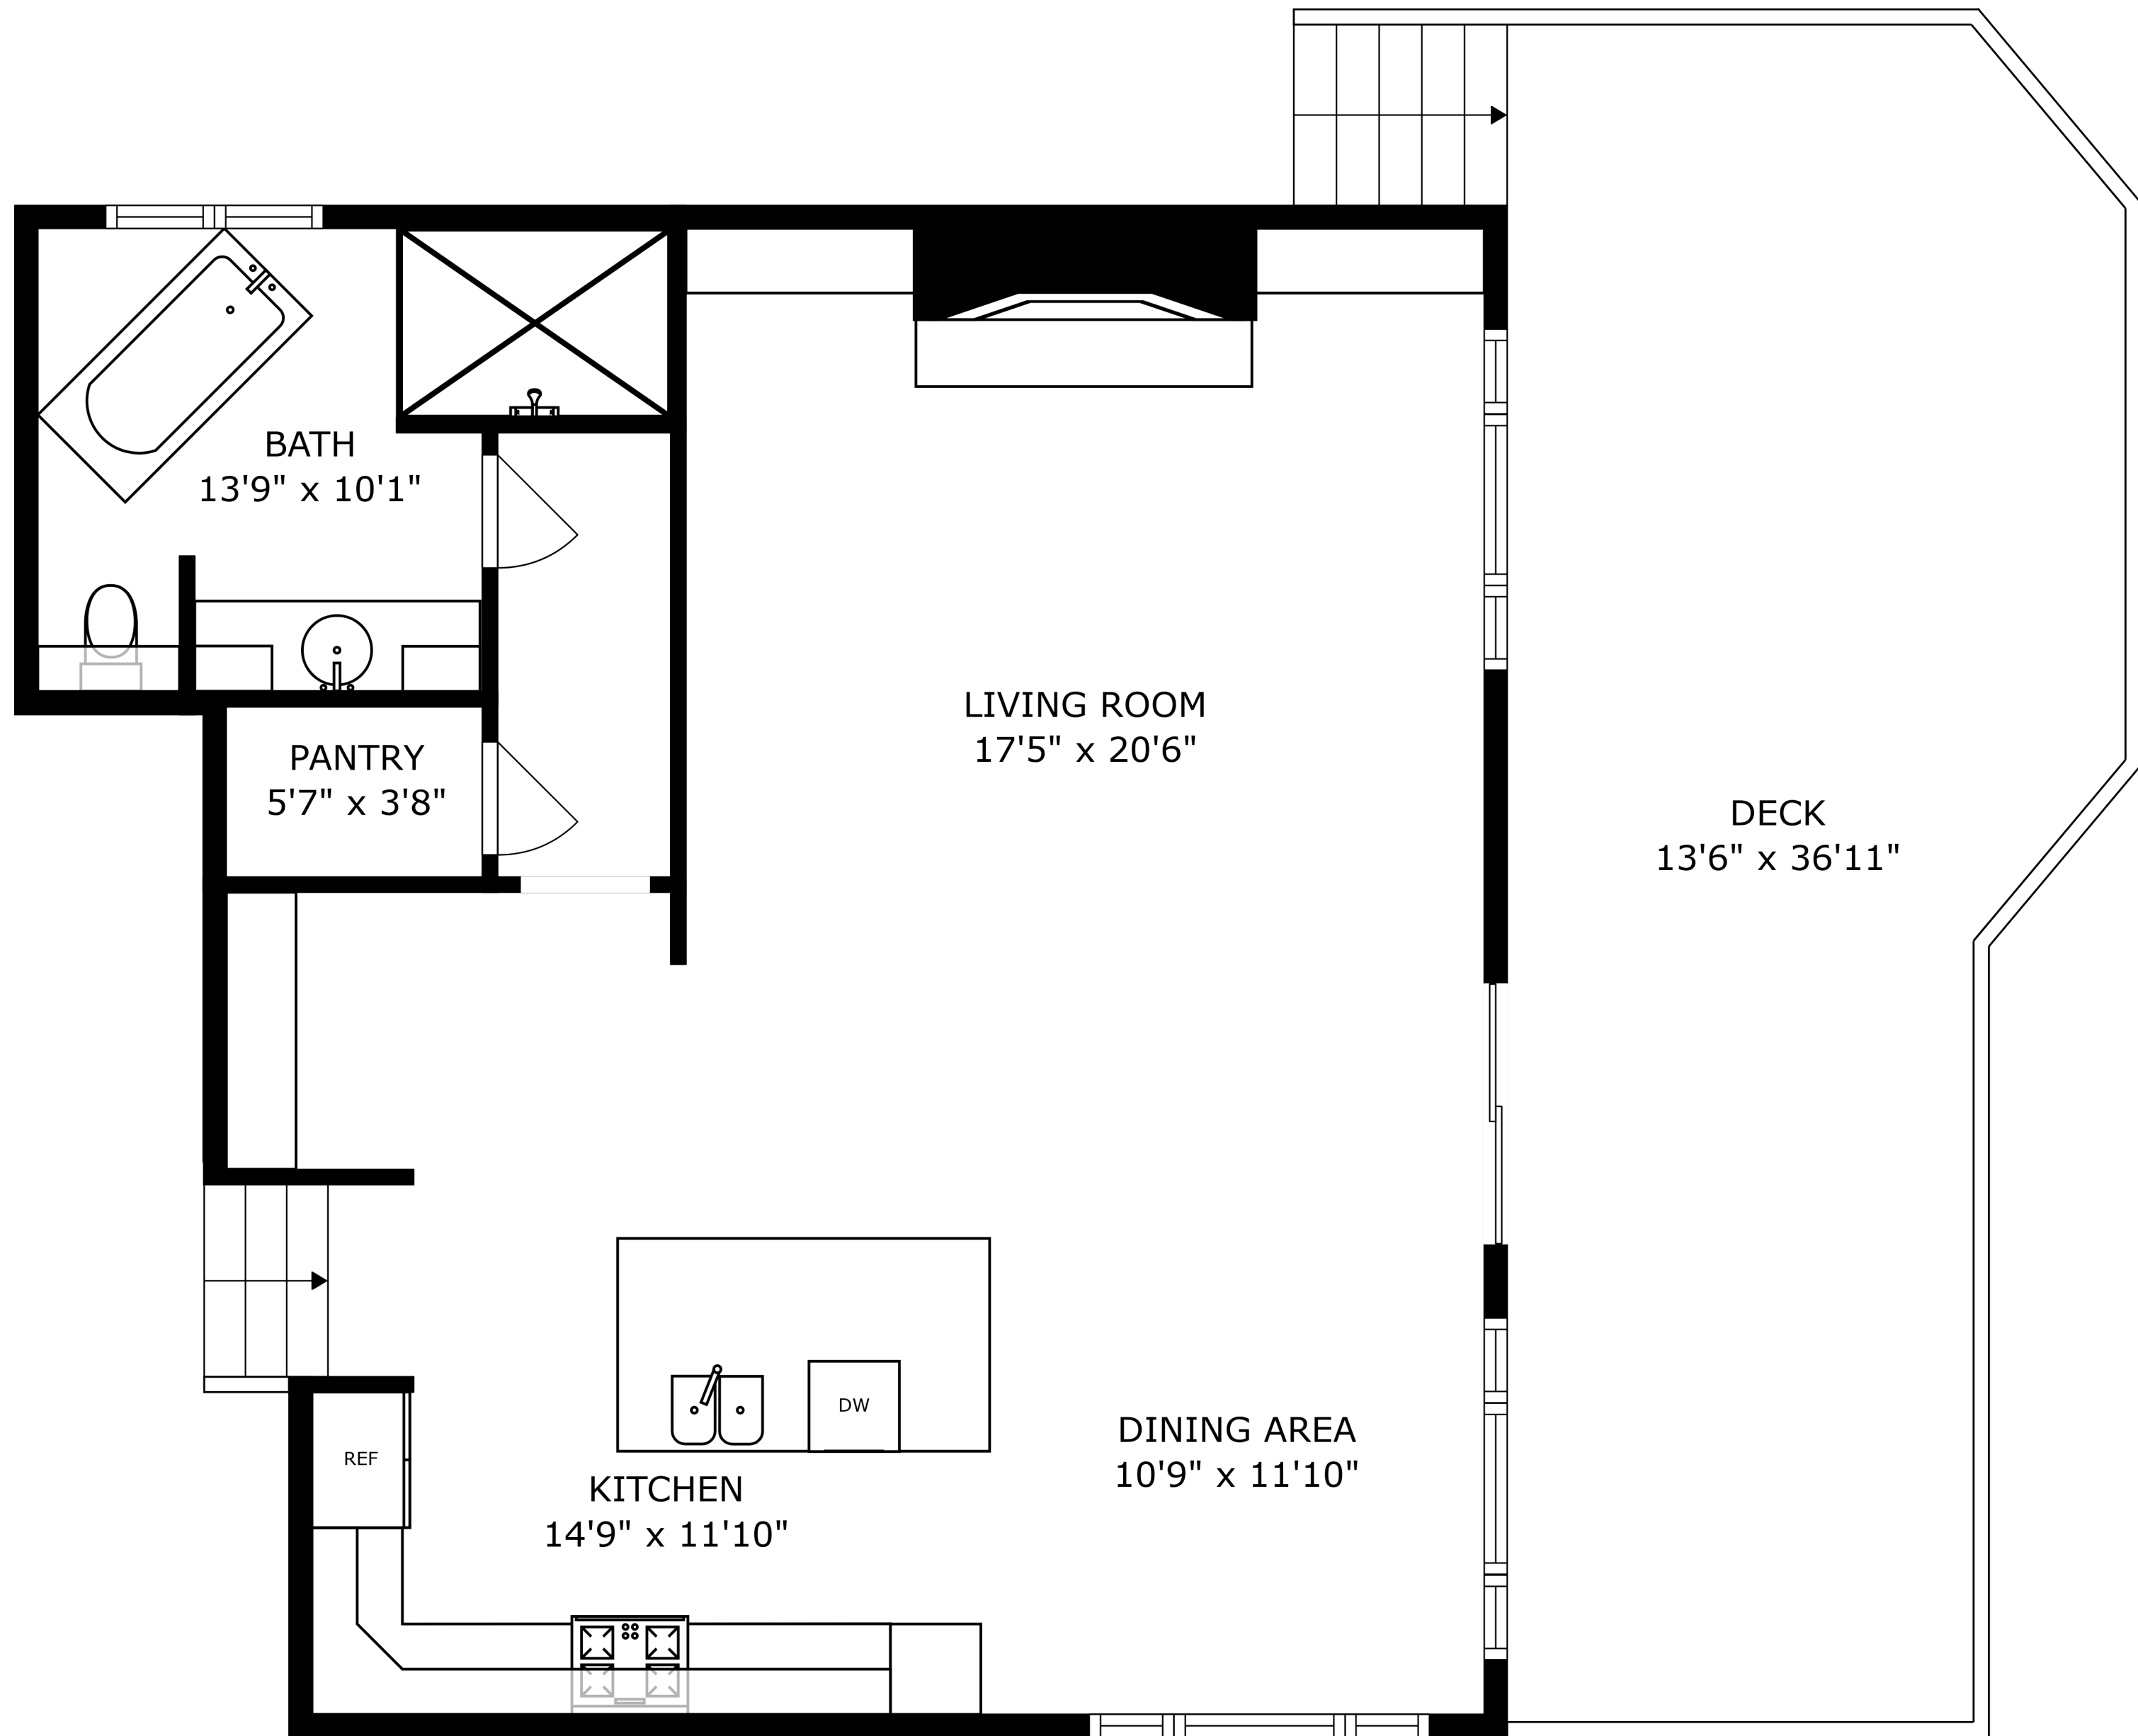

SIZES AND DIMENSIONS ARE APPROXIMATE, ACTUAL MAY VARY.

SIZES AND DIMENSIONS ARE APPROXIMATE, ACTUAL MAY VARY.

PATIO
34'5" x 8'7"

SIZES AND DIMENSIONS ARE APPROXIMATE, ACTUAL MAY VARY.

SIZES AND DIMENSIONS ARE APPROXIMATE, ACTUAL MAY VARY.