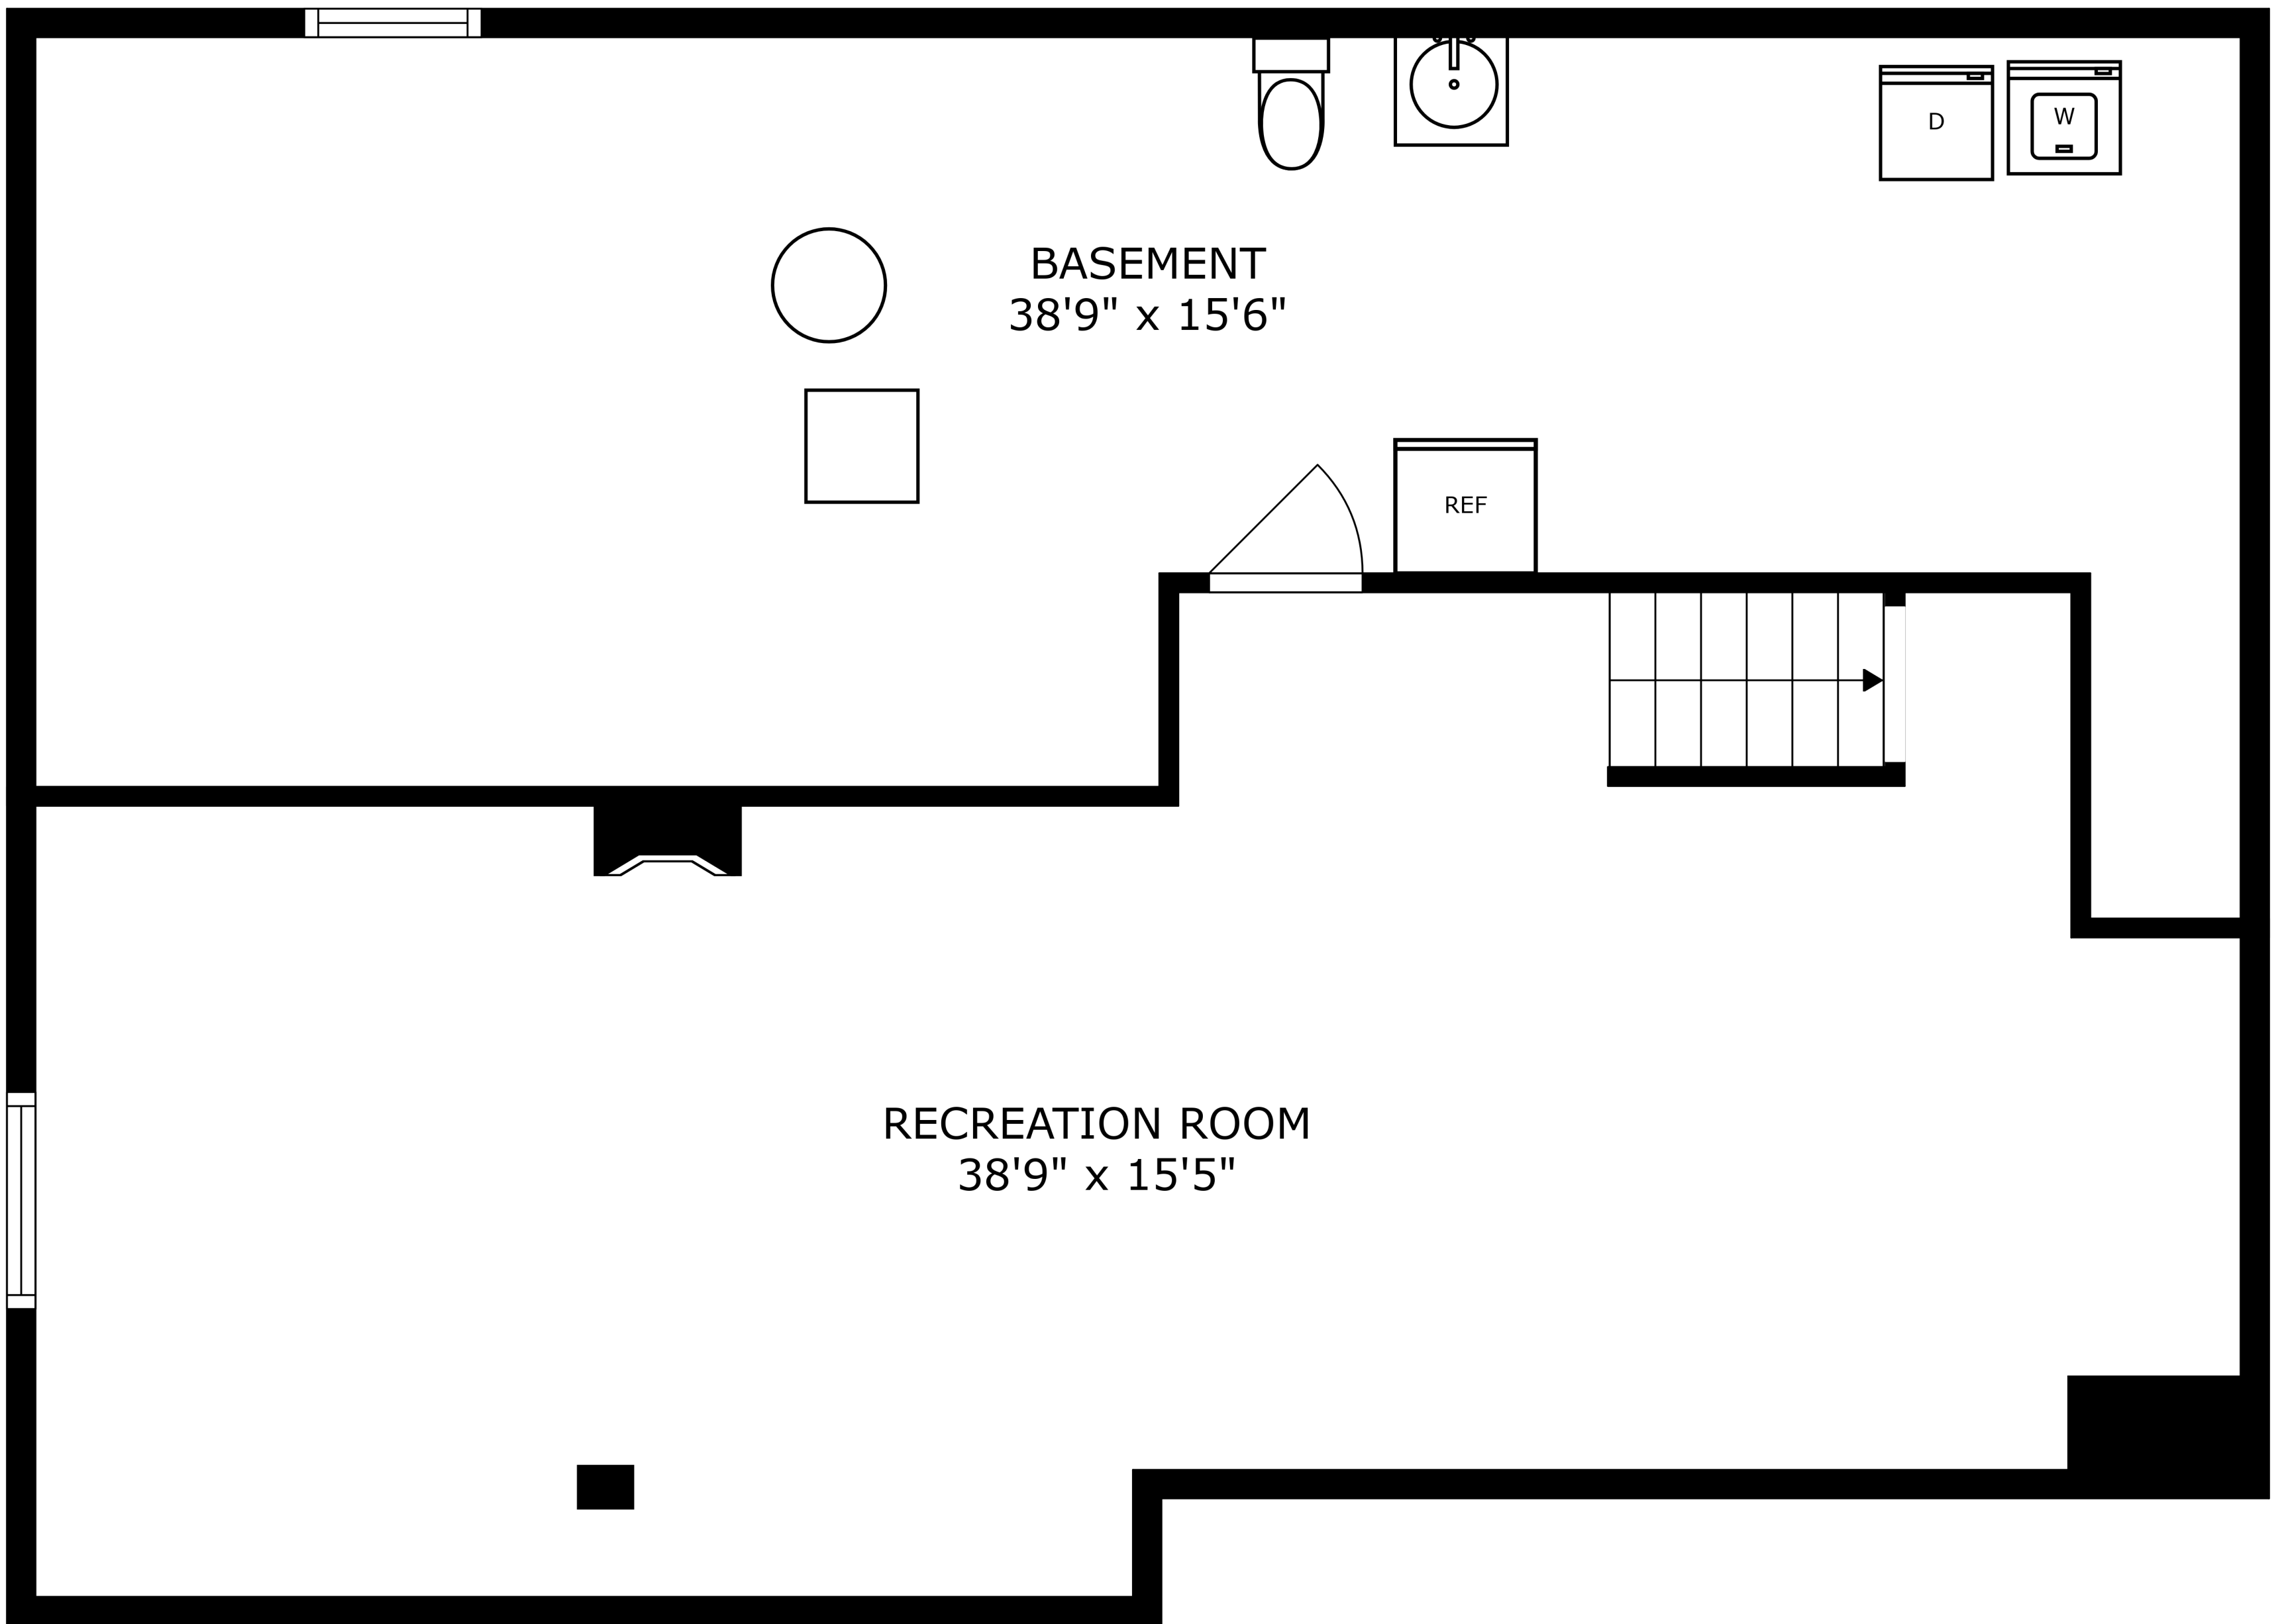

FLOOR 1

FLOOR 2

SIZES AND DIMENSIONS ARE APPROXIMATE, ACTUAL MAY VARY.

BASEMENT
38'9" x 15'6"

RECREATION ROOM
38'9" x 15'5"