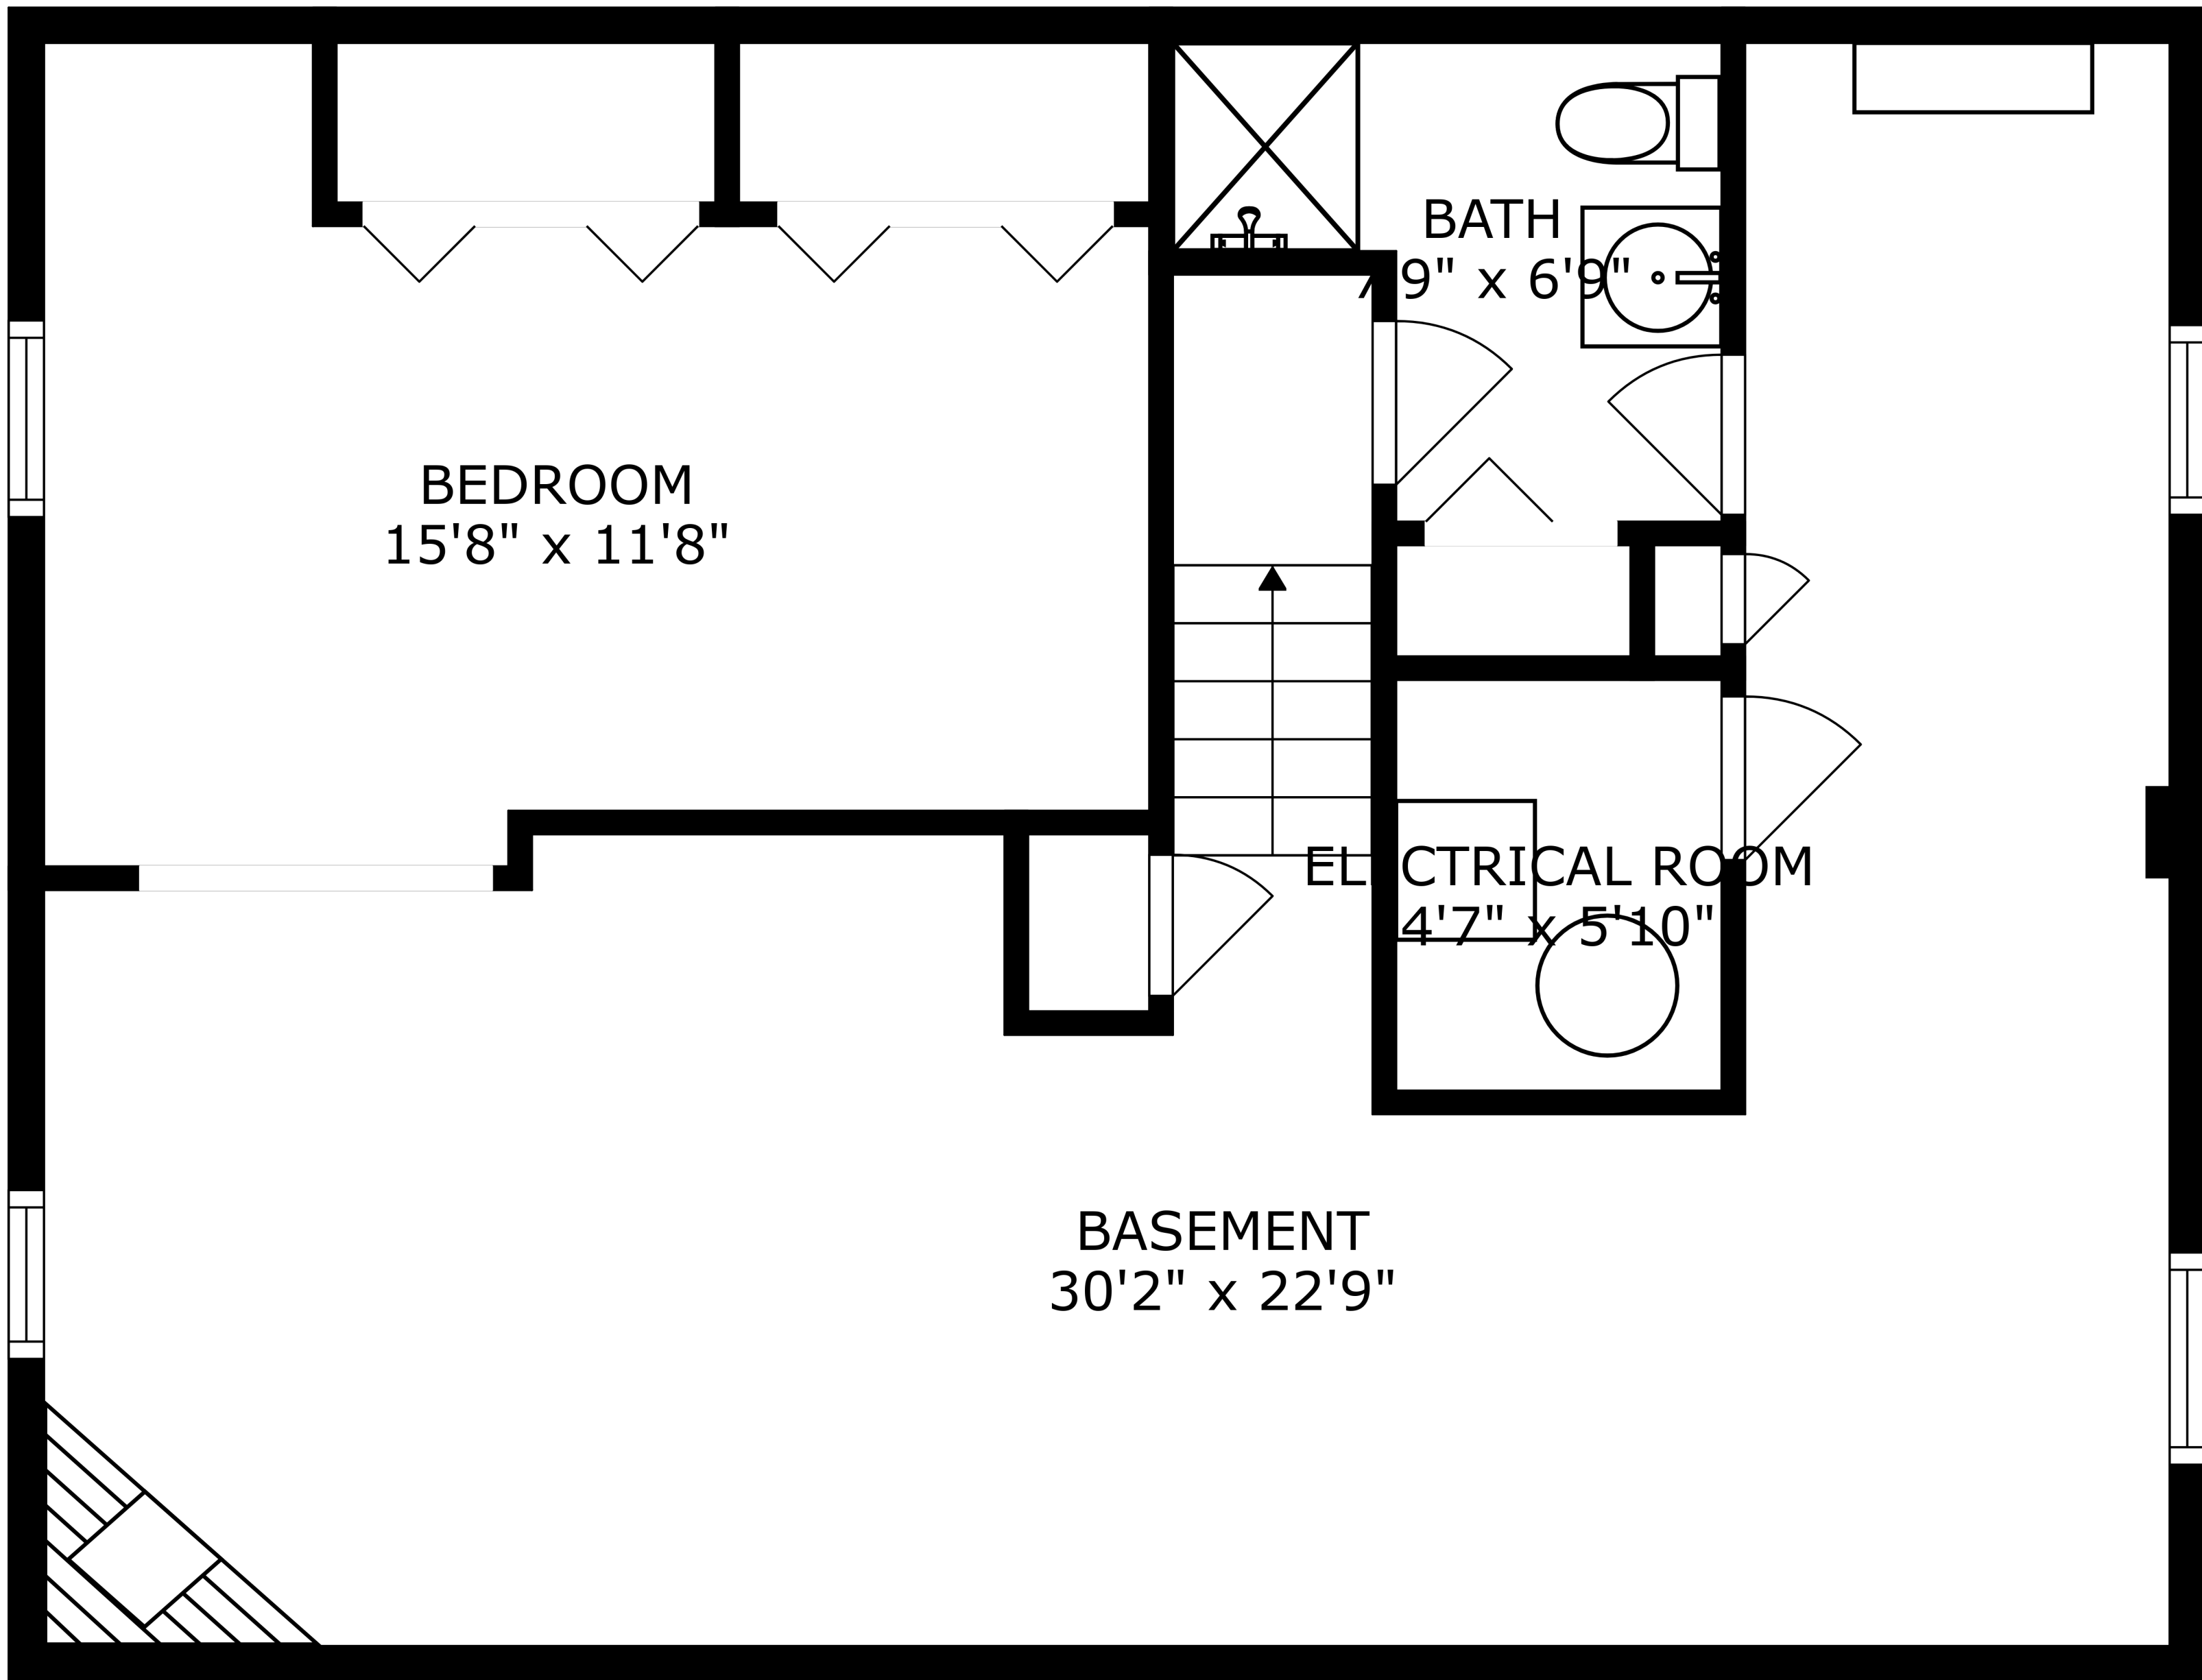

PATIO
33'0" x 12'9"

FLOOR 1

FLOOR 2

SIZES AND DIMENSIONS ARE APPROXIMATE, ACTUAL MAY VARY.

BASEMENT
30'2" x 22'9"

BEDROOM
15'8" x 11'8"

BATH

7'9" x 6'9"

ELECTRICAL ROOM
4'7" x 5'10"