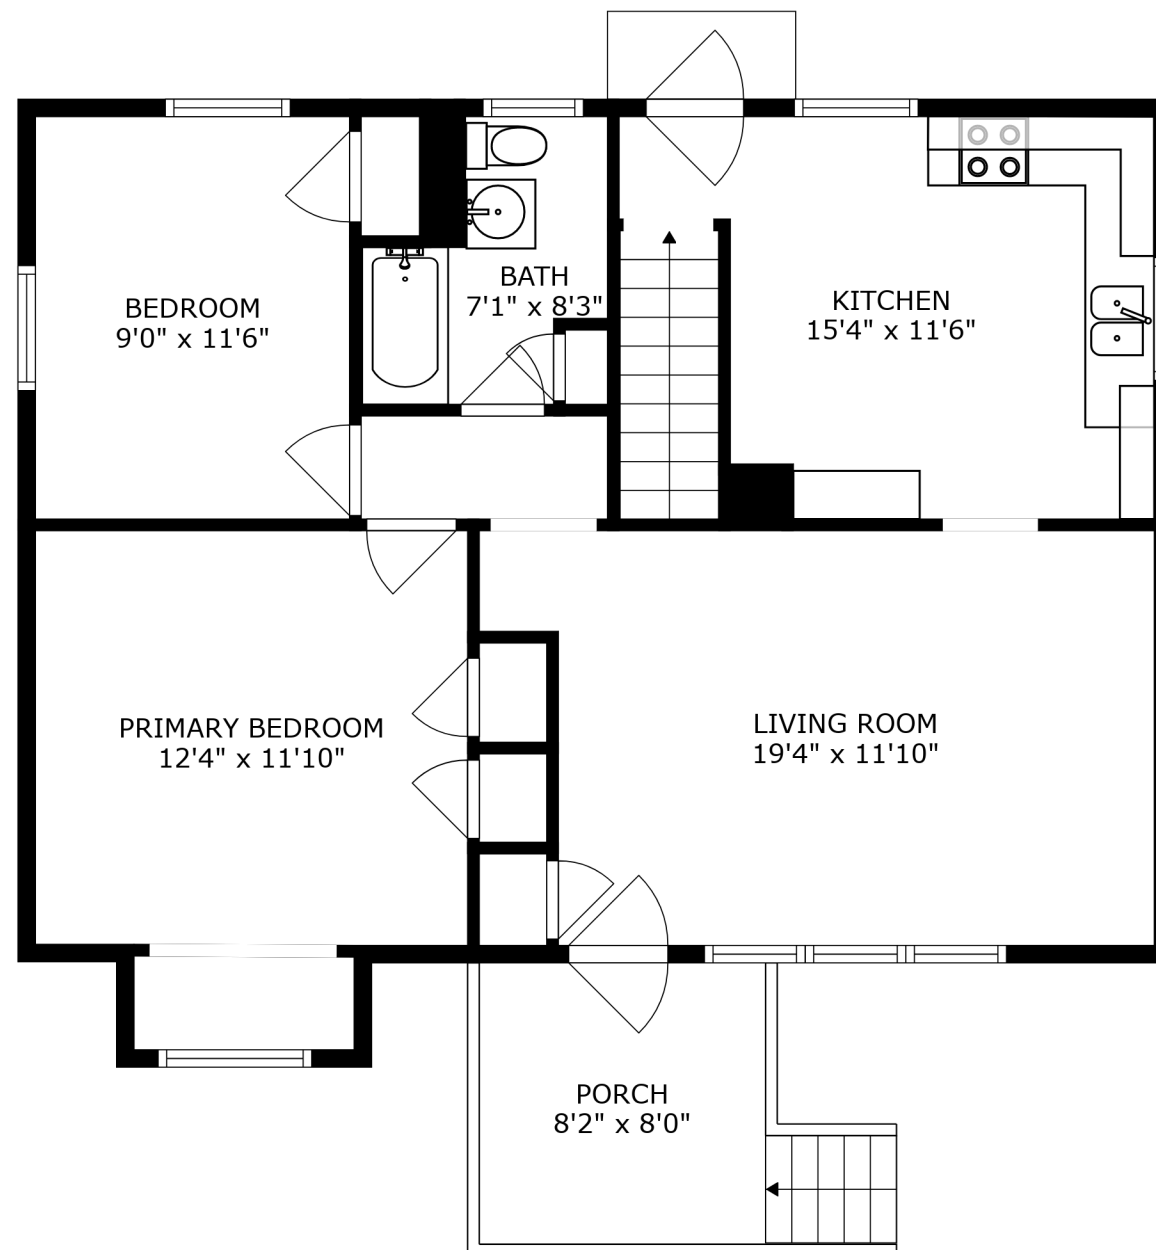

PATIO
33'0" x 12'9"

FLOOR 1

FLOOR 2

SIZES AND DIMENSIONS ARE APPROXIMATE, ACTUAL MAY VARY.

BASEMENT
30'2" x 22'9"

BEDROOM
15'8" x 11'8"

BATH

7'9" x 6'9"

ELECTRICAL ROOM
4'7" x 5'10"