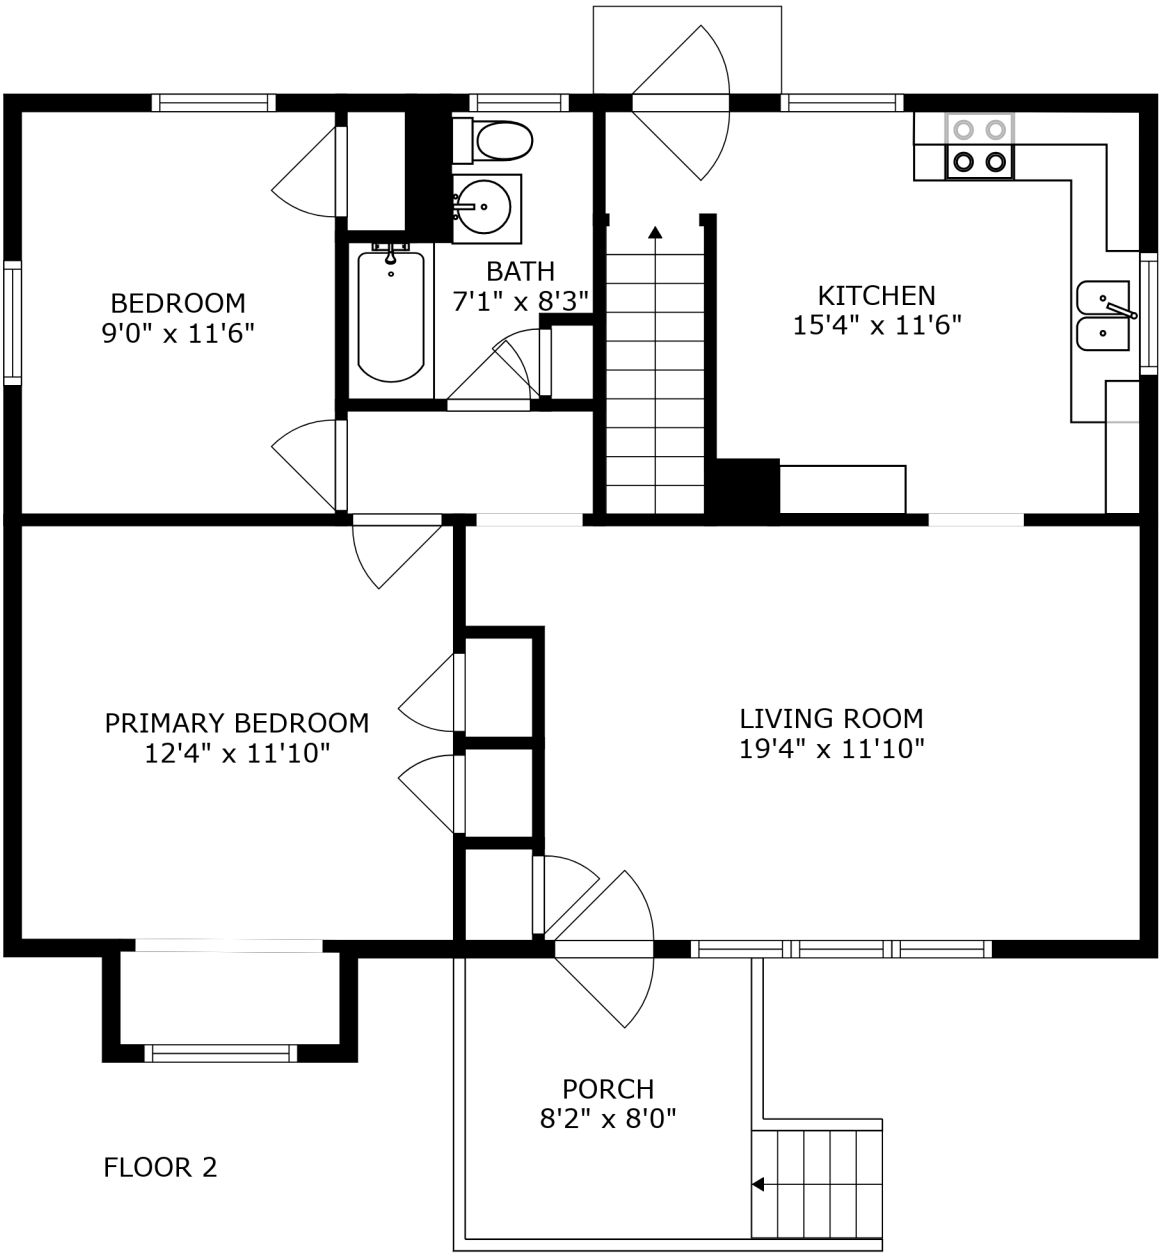

PATIO
33'0" x 12'9"

FLOOR 1

FLOOR 2

SIZES AND DIMENSIONS ARE APPROXIMATE, ACTUAL MAY VARY.

BASEMENT
30'2" x 22'9"

BEDROOM
15'8" x 11'8"

BATH

7'9" x 6'9"

ELECTRICAL ROOM
4'7" x 5'10"