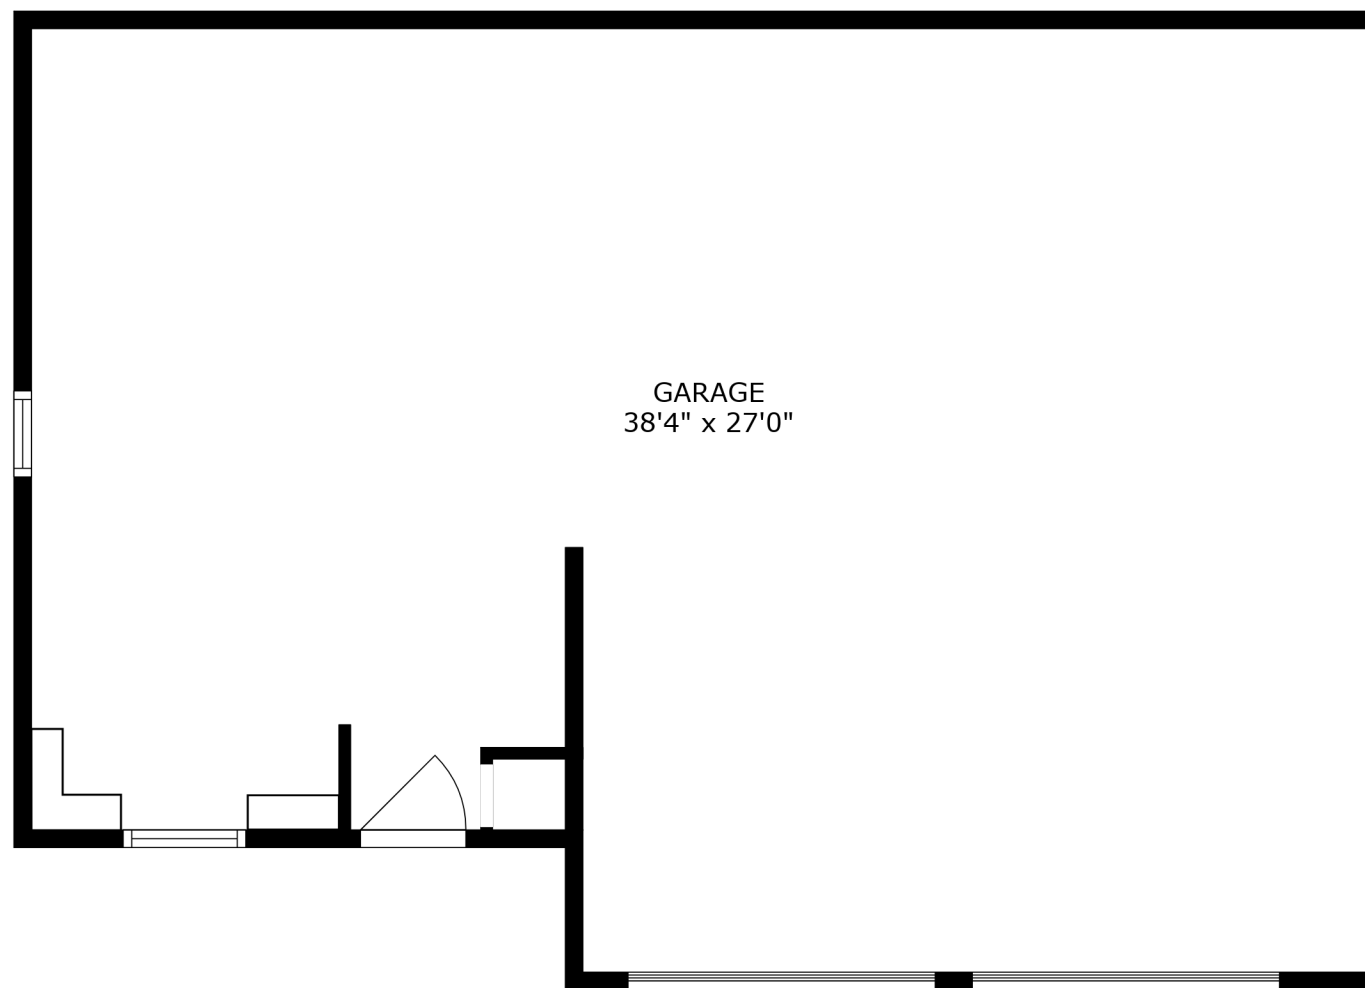

PATIO
33'0" x 12'9"

FLOOR 1

FLOOR 2

SIZES AND DIMENSIONS ARE APPROXIMATE, ACTUAL MAY VARY.

BASEMENT
30'2" x 22'9"

BEDROOM
15'8" x 11'8"

BATH

7'9" x 6'9"

ELECTRICAL ROOM
4'7" x 5'10"