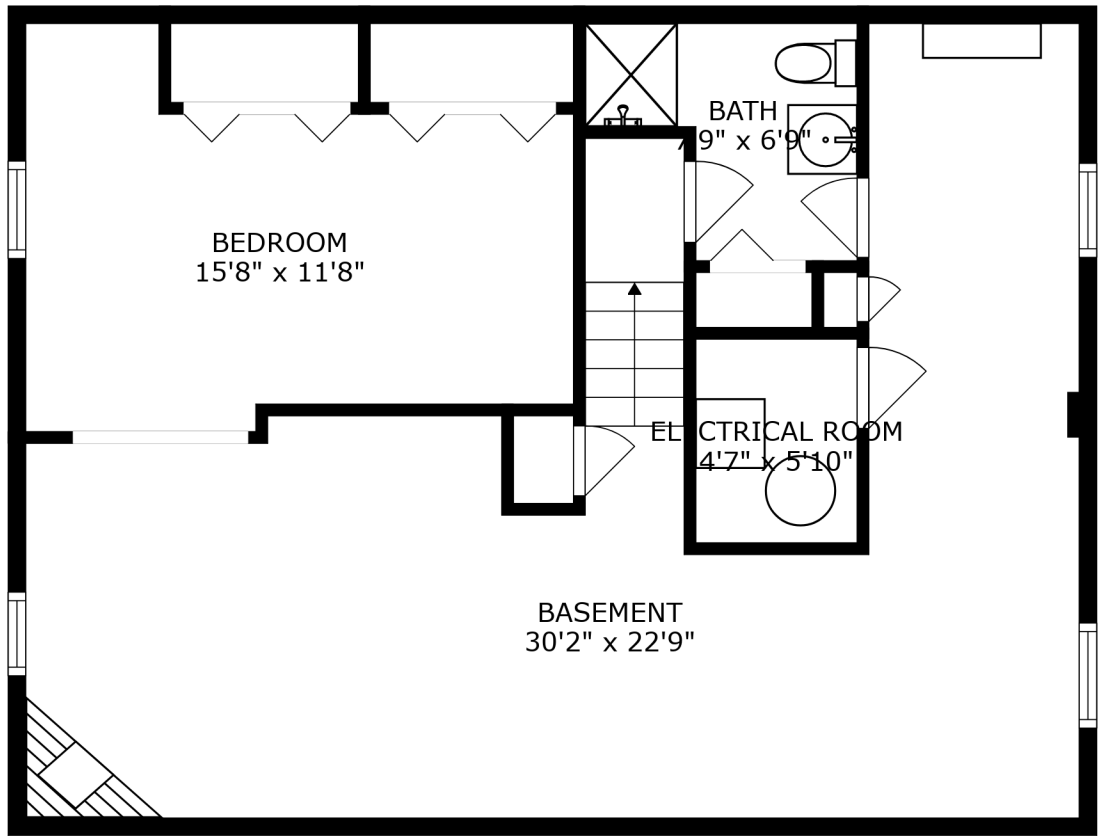

PATIO
33'0" x 12'9"

FLOOR 1

FLOOR 2

SIZES AND DIMENSIONS ARE APPROXIMATE, ACTUAL MAY VARY.

BASEMENT
30'2" x 22'9"

BEDROOM
15'8" x 11'8"

BATH

7'9" x 6'9"

ELECTRICAL ROOM
4'7" x 5'10"