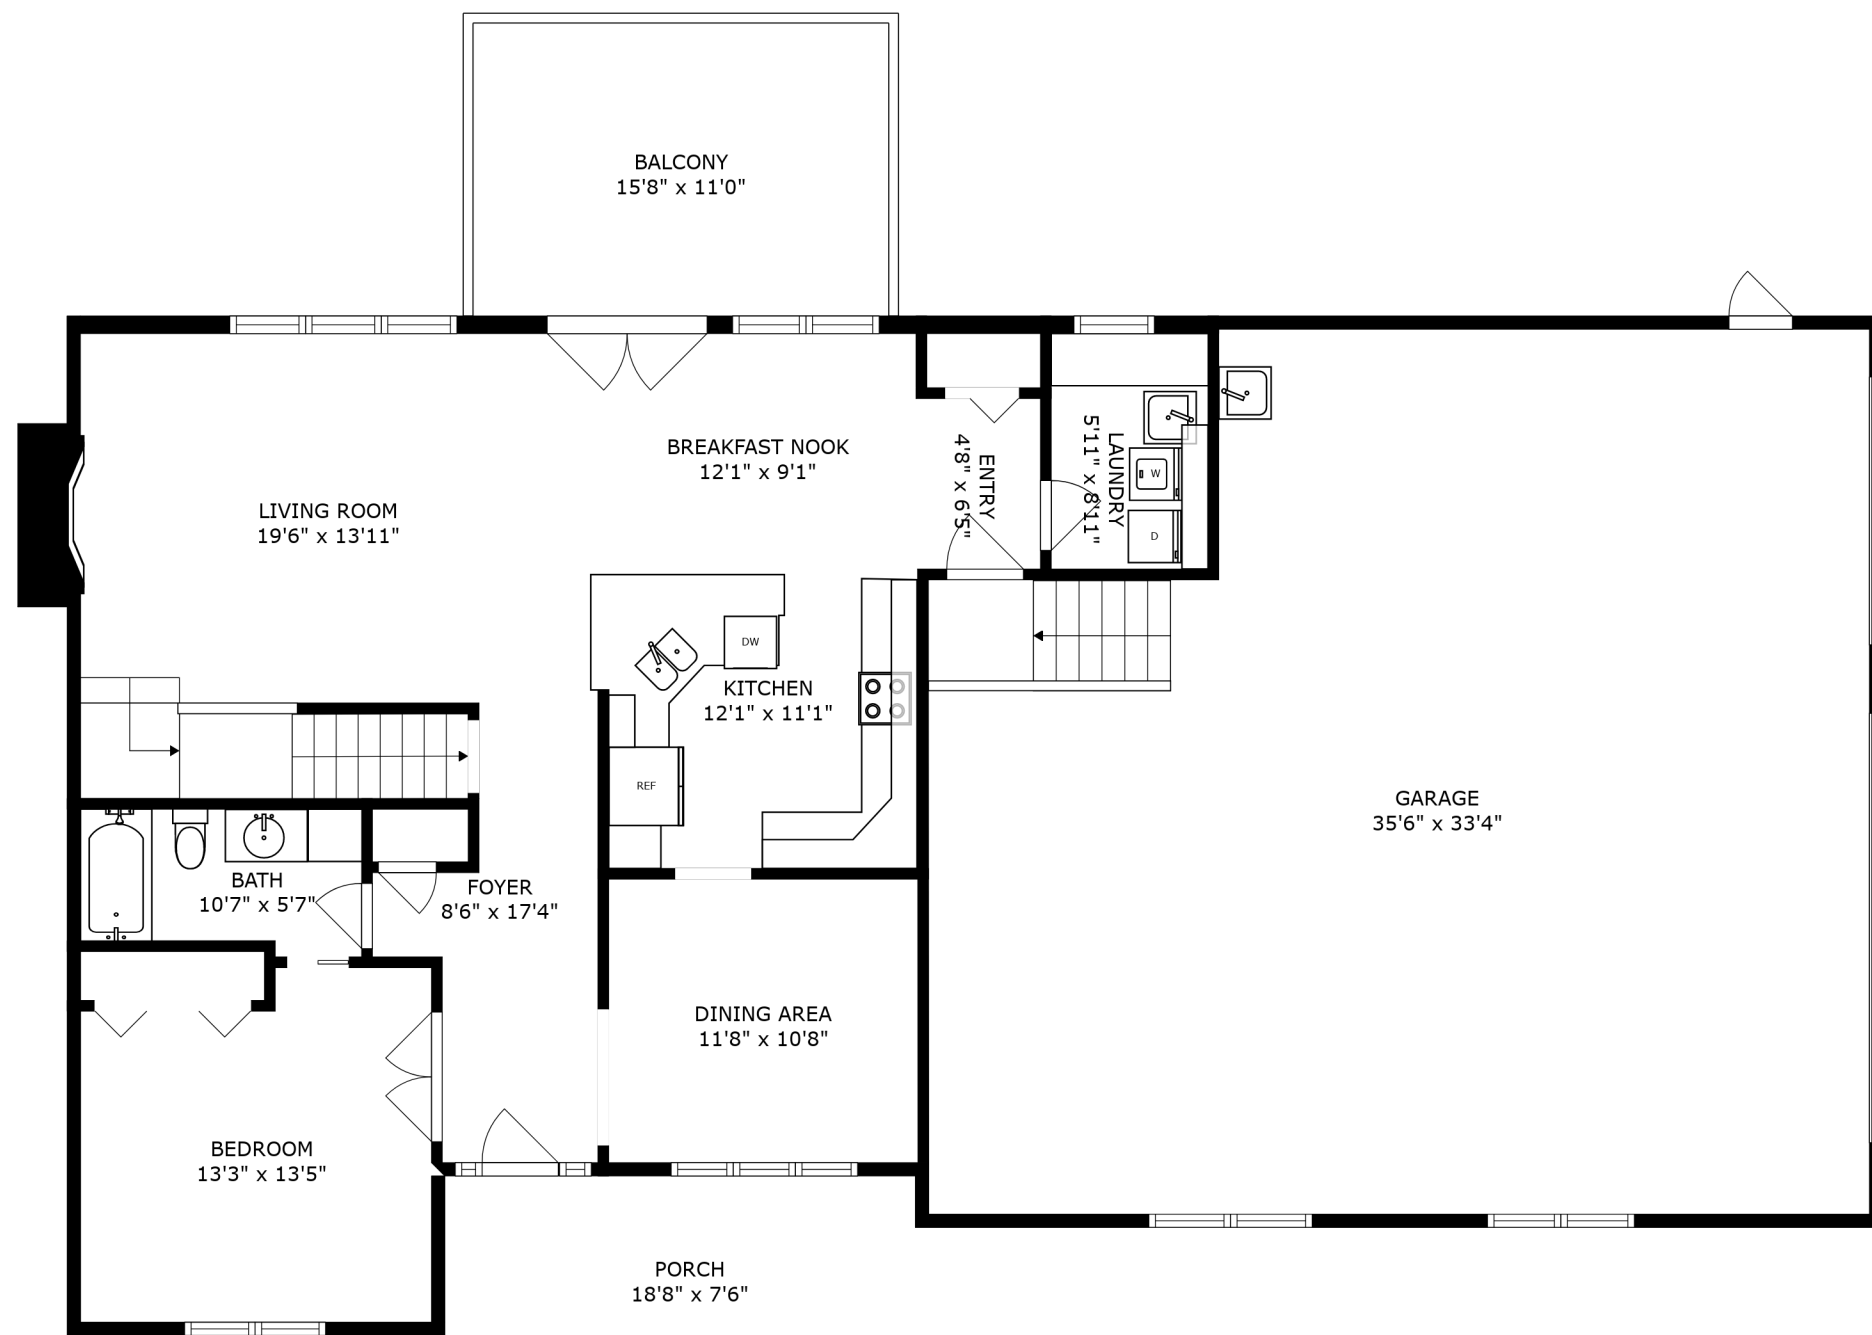

FLOOR 3

FLOOR 1

FLOOR 2

SIZES AND DIMENSIONS ARE APPROXIMATE, ACTUAL MAY VARY.

SIZES AND DIMENSIONS ARE APPROXIMATE, ACTUAL MAY VARY.

SIZES AND DIMENSIONS ARE APPROXIMATE, ACTUAL MAY VARY.

COVERED PATIO  
16'2" x 10'5"

SIZES AND DIMENSIONS ARE APPROXIMATE, ACTUAL MAY VARY.