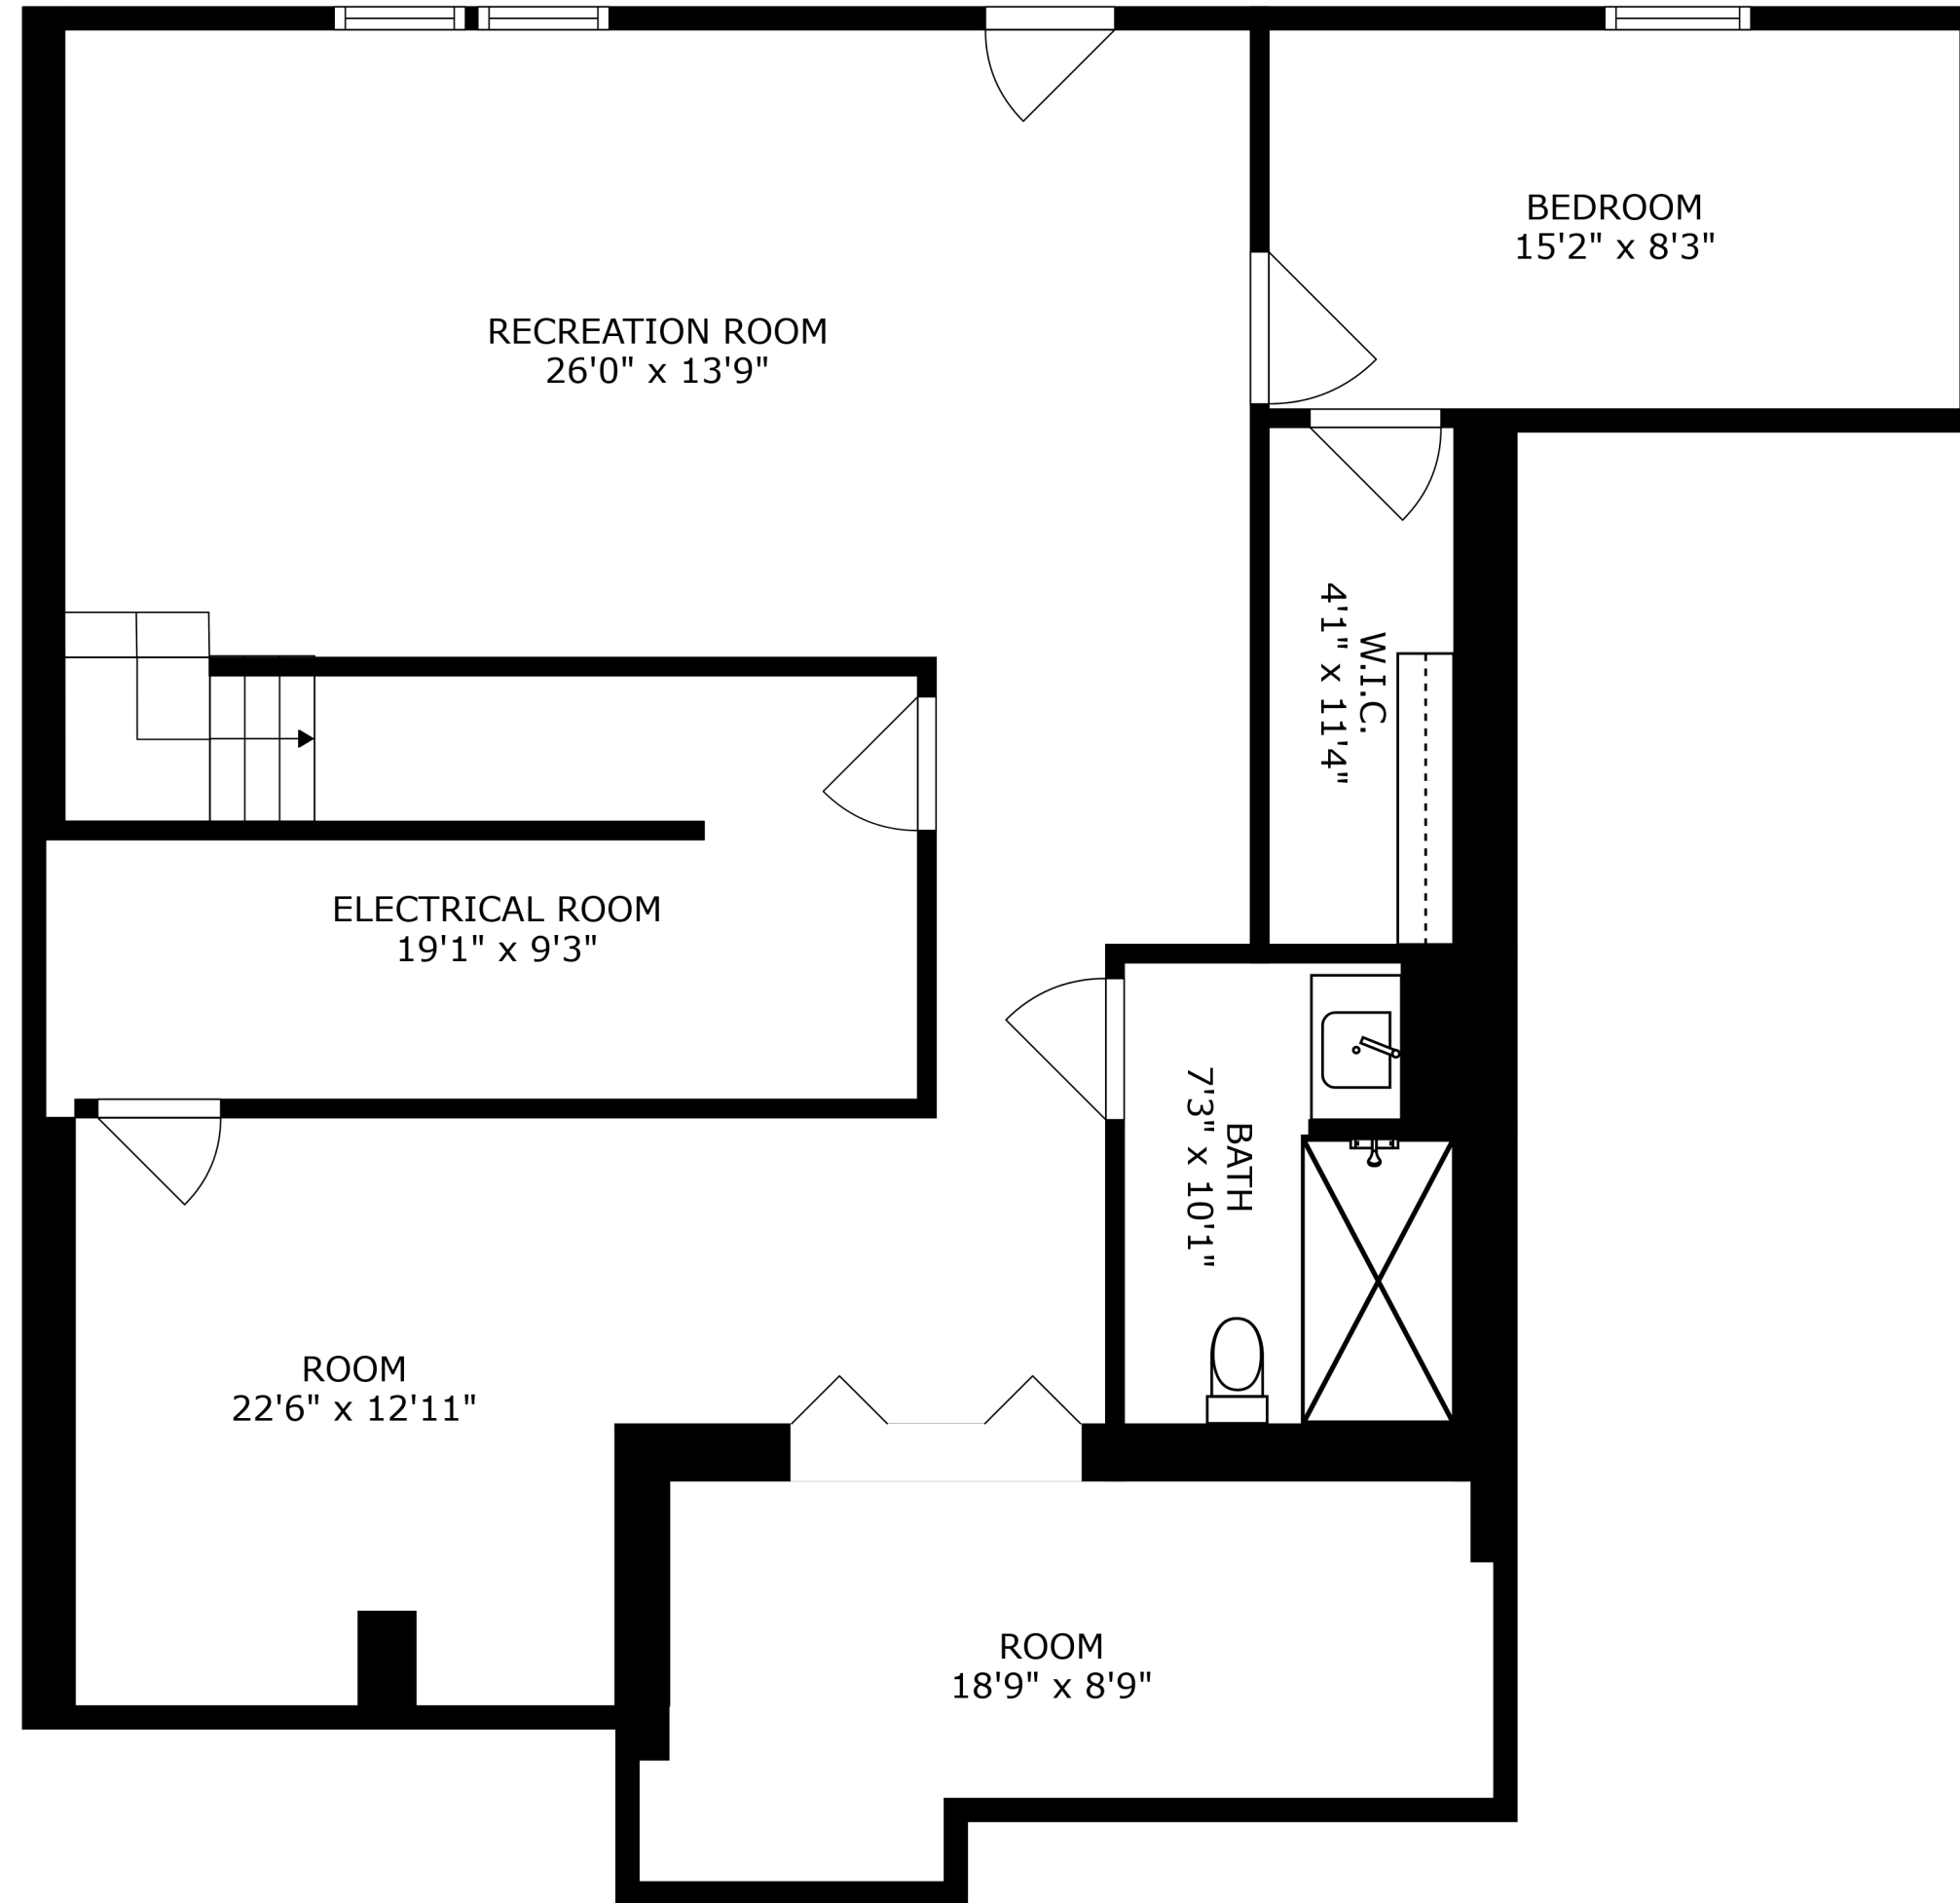

FLOOR 3

FLOOR 1

FLOOR 2

SIZES AND DIMENSIONS ARE APPROXIMATE, ACTUAL MAY VARY.

SIZES AND DIMENSIONS ARE APPROXIMATE, ACTUAL MAY VARY.

SIZES AND DIMENSIONS ARE APPROXIMATE, ACTUAL MAY VARY.

COVERED PATIO  
16'2" x 10'5"

SIZES AND DIMENSIONS ARE APPROXIMATE, ACTUAL MAY VARY.