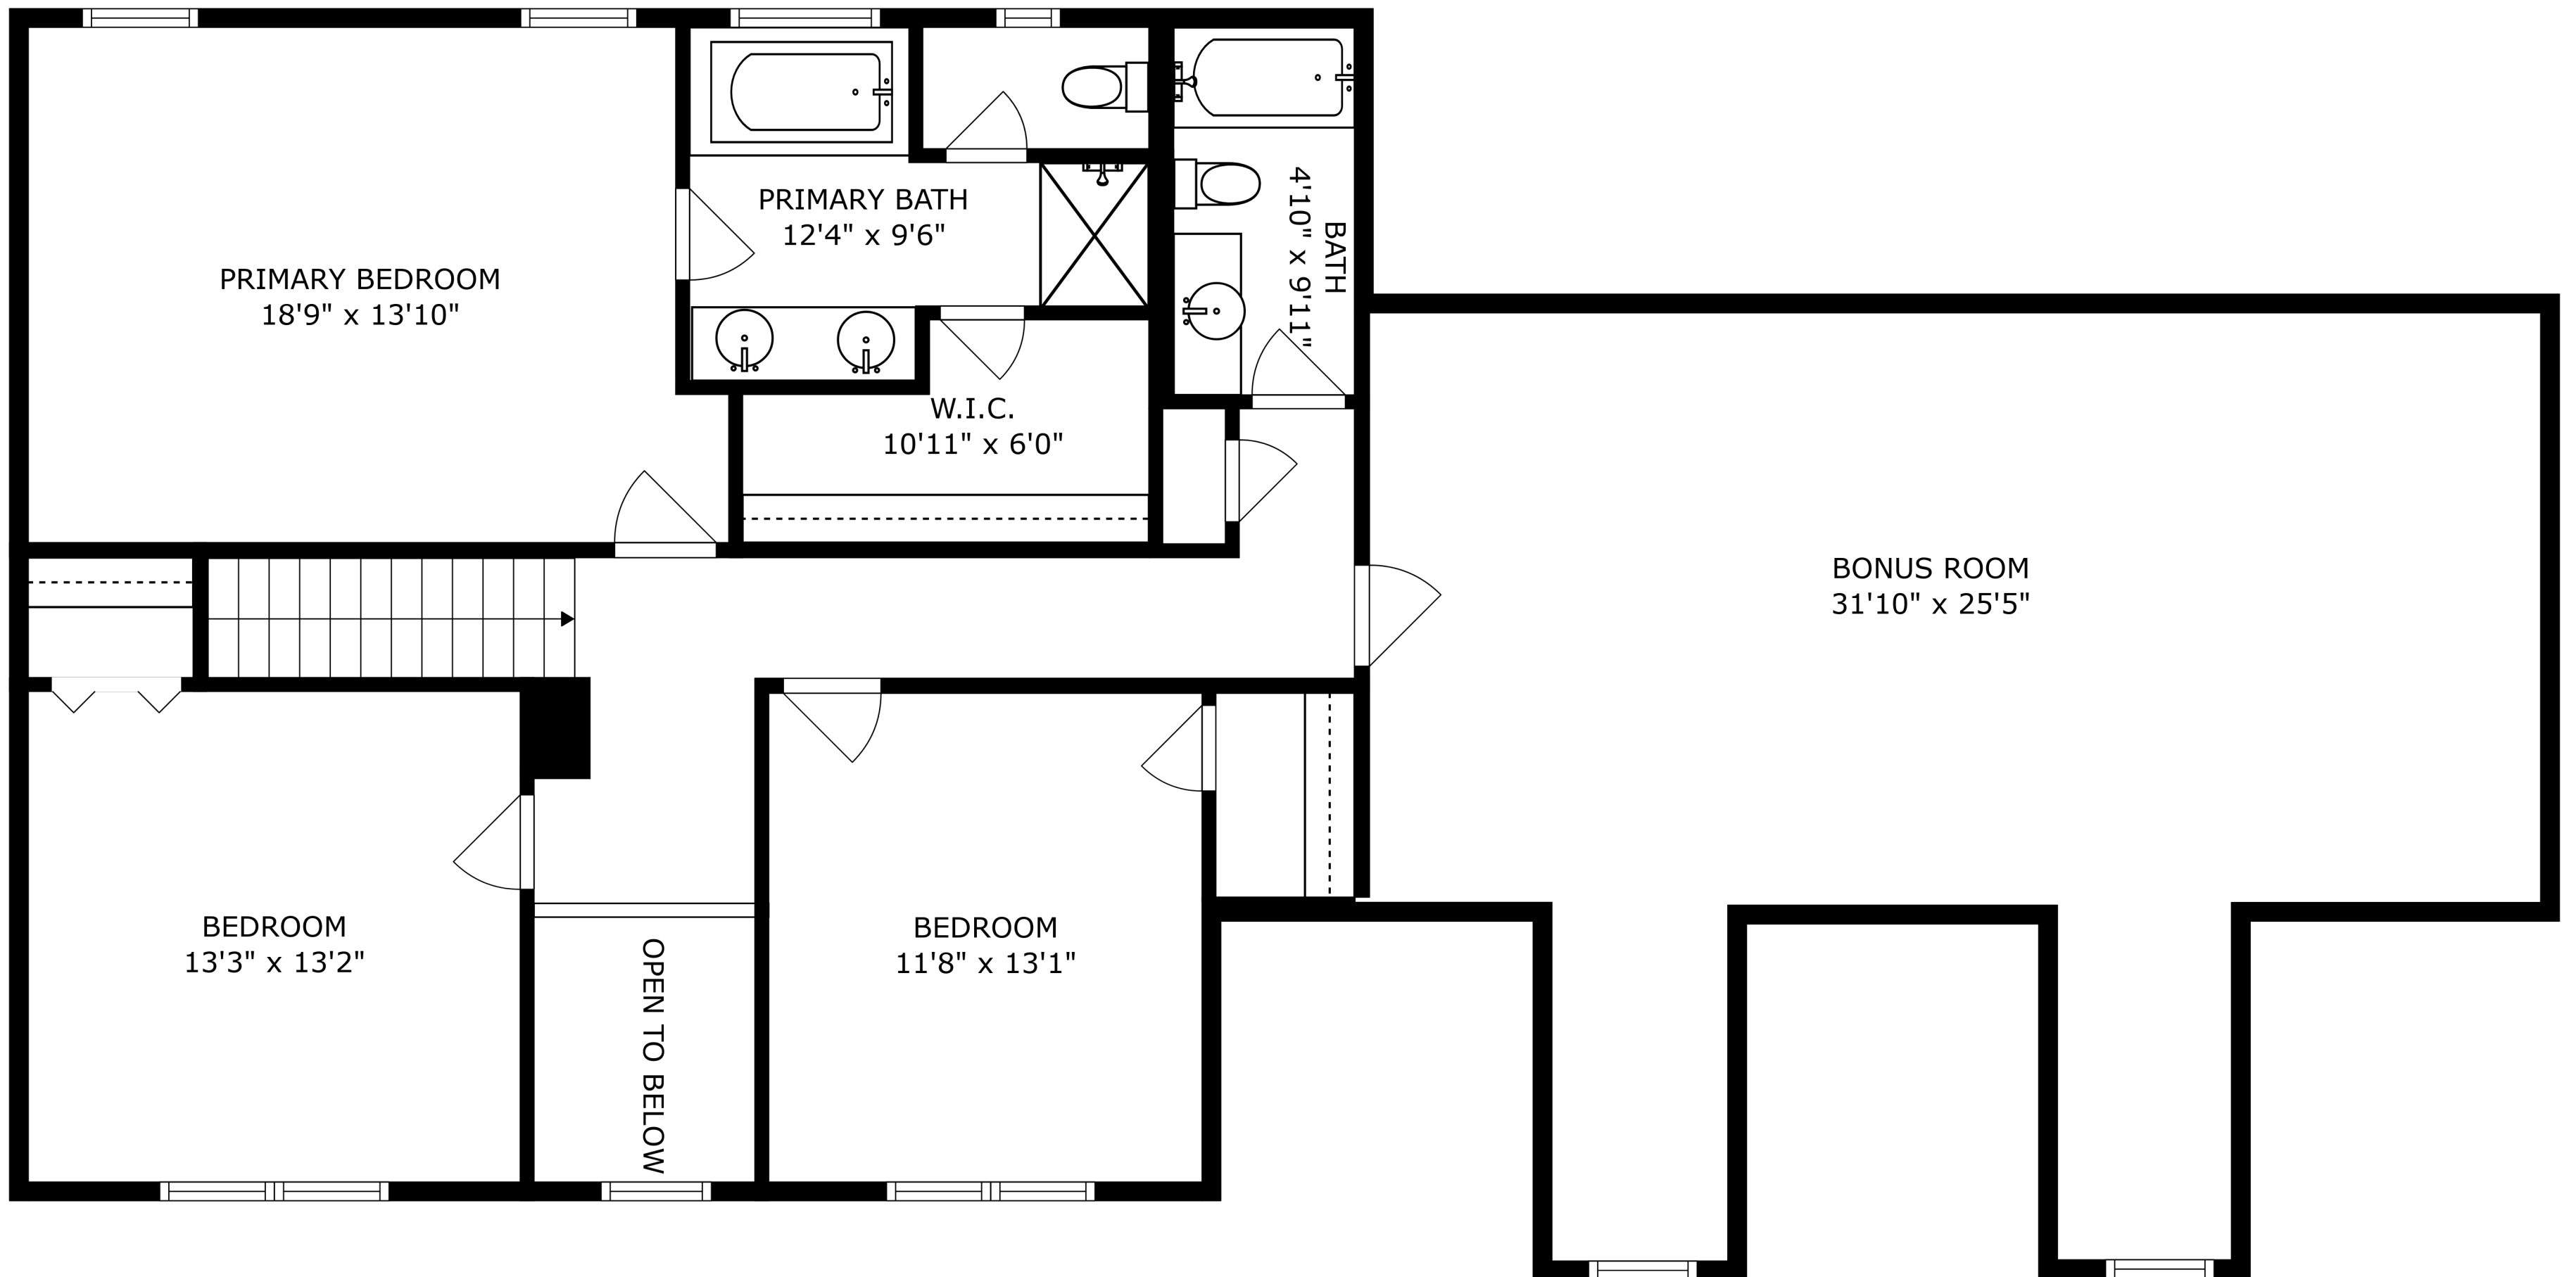

FLOOR 3

FLOOR 1

FLOOR 2

SIZES AND DIMENSIONS ARE APPROXIMATE, ACTUAL MAY VARY.

SIZES AND DIMENSIONS ARE APPROXIMATE, ACTUAL MAY VARY.

SIZES AND DIMENSIONS ARE APPROXIMATE, ACTUAL MAY VARY.

COVERED PATIO  
16'2" x 10'5"

SIZES AND DIMENSIONS ARE APPROXIMATE, ACTUAL MAY VARY.