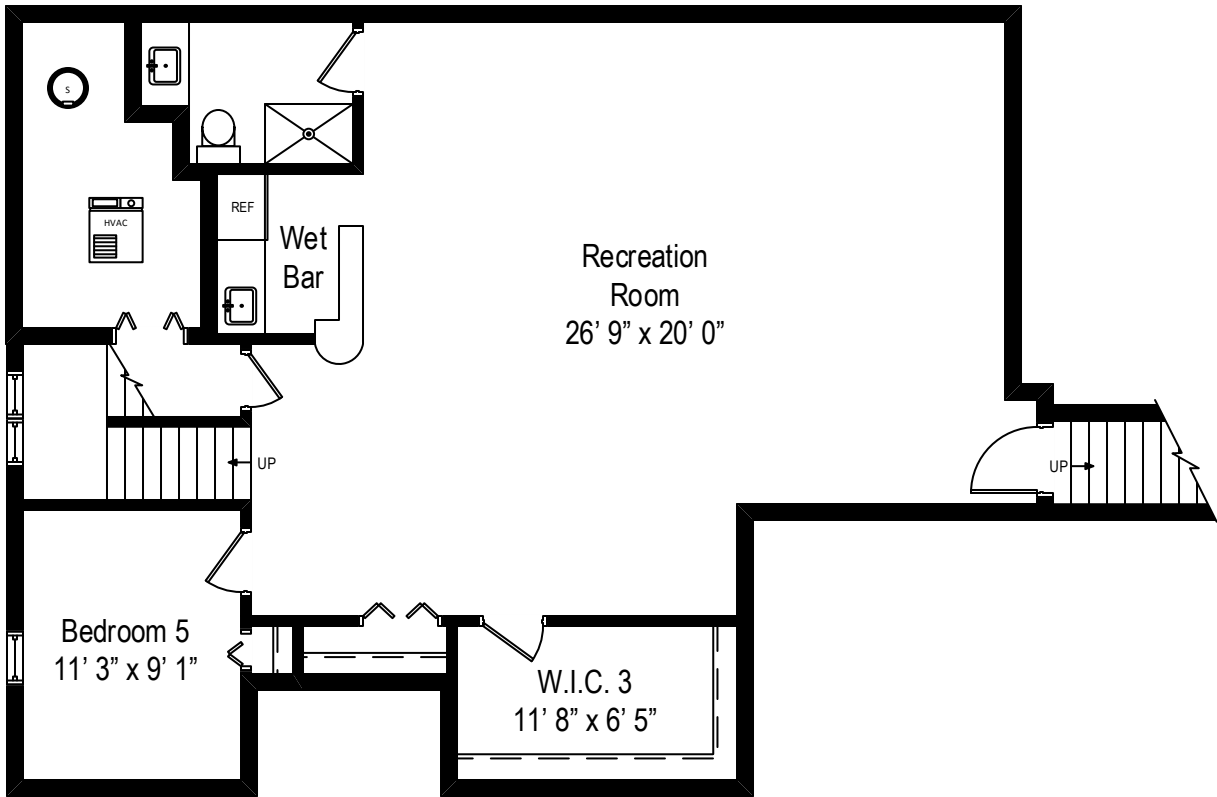

5068 Switch Grass Lane – Naperville, IL 60564

First Level

5068 Switch Grass Lane – Naperville, IL 60564

Second Level

5068 Switch Grass Lane – Naperville, IL 60564

Lower Level