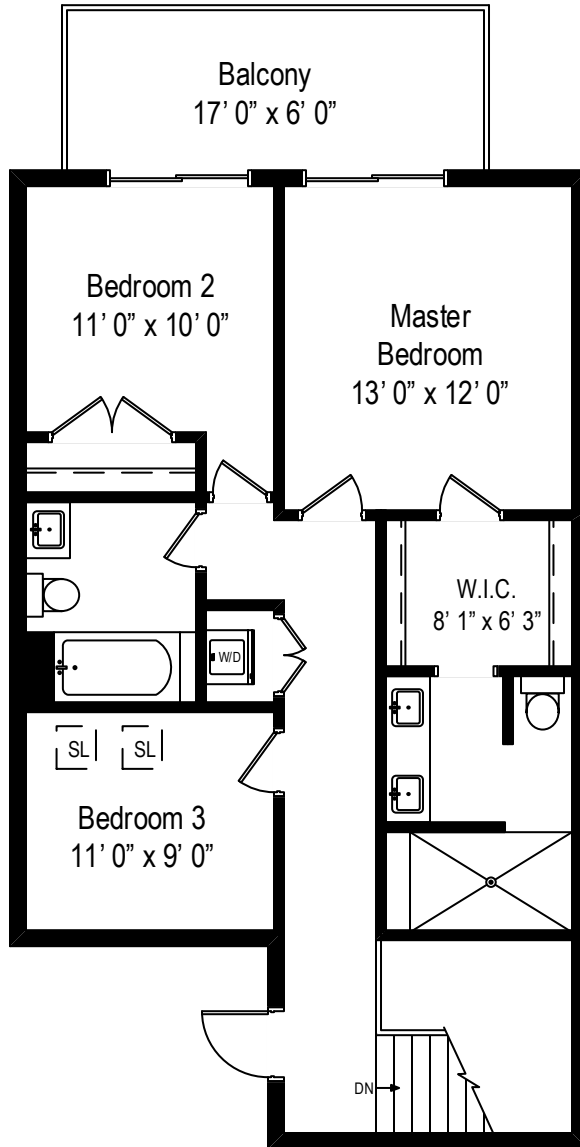

3053 West Armitage Avenue Unit PH-R – Chicago, IL 60647

First Level

All dimensions are approximate. This plan is for marketing purposes only.

3053 West Armitage Avenue Unit PH-R – Chicago, IL 60647

Second Level

All dimensions are approximate. This plan is for marketing purposes only.