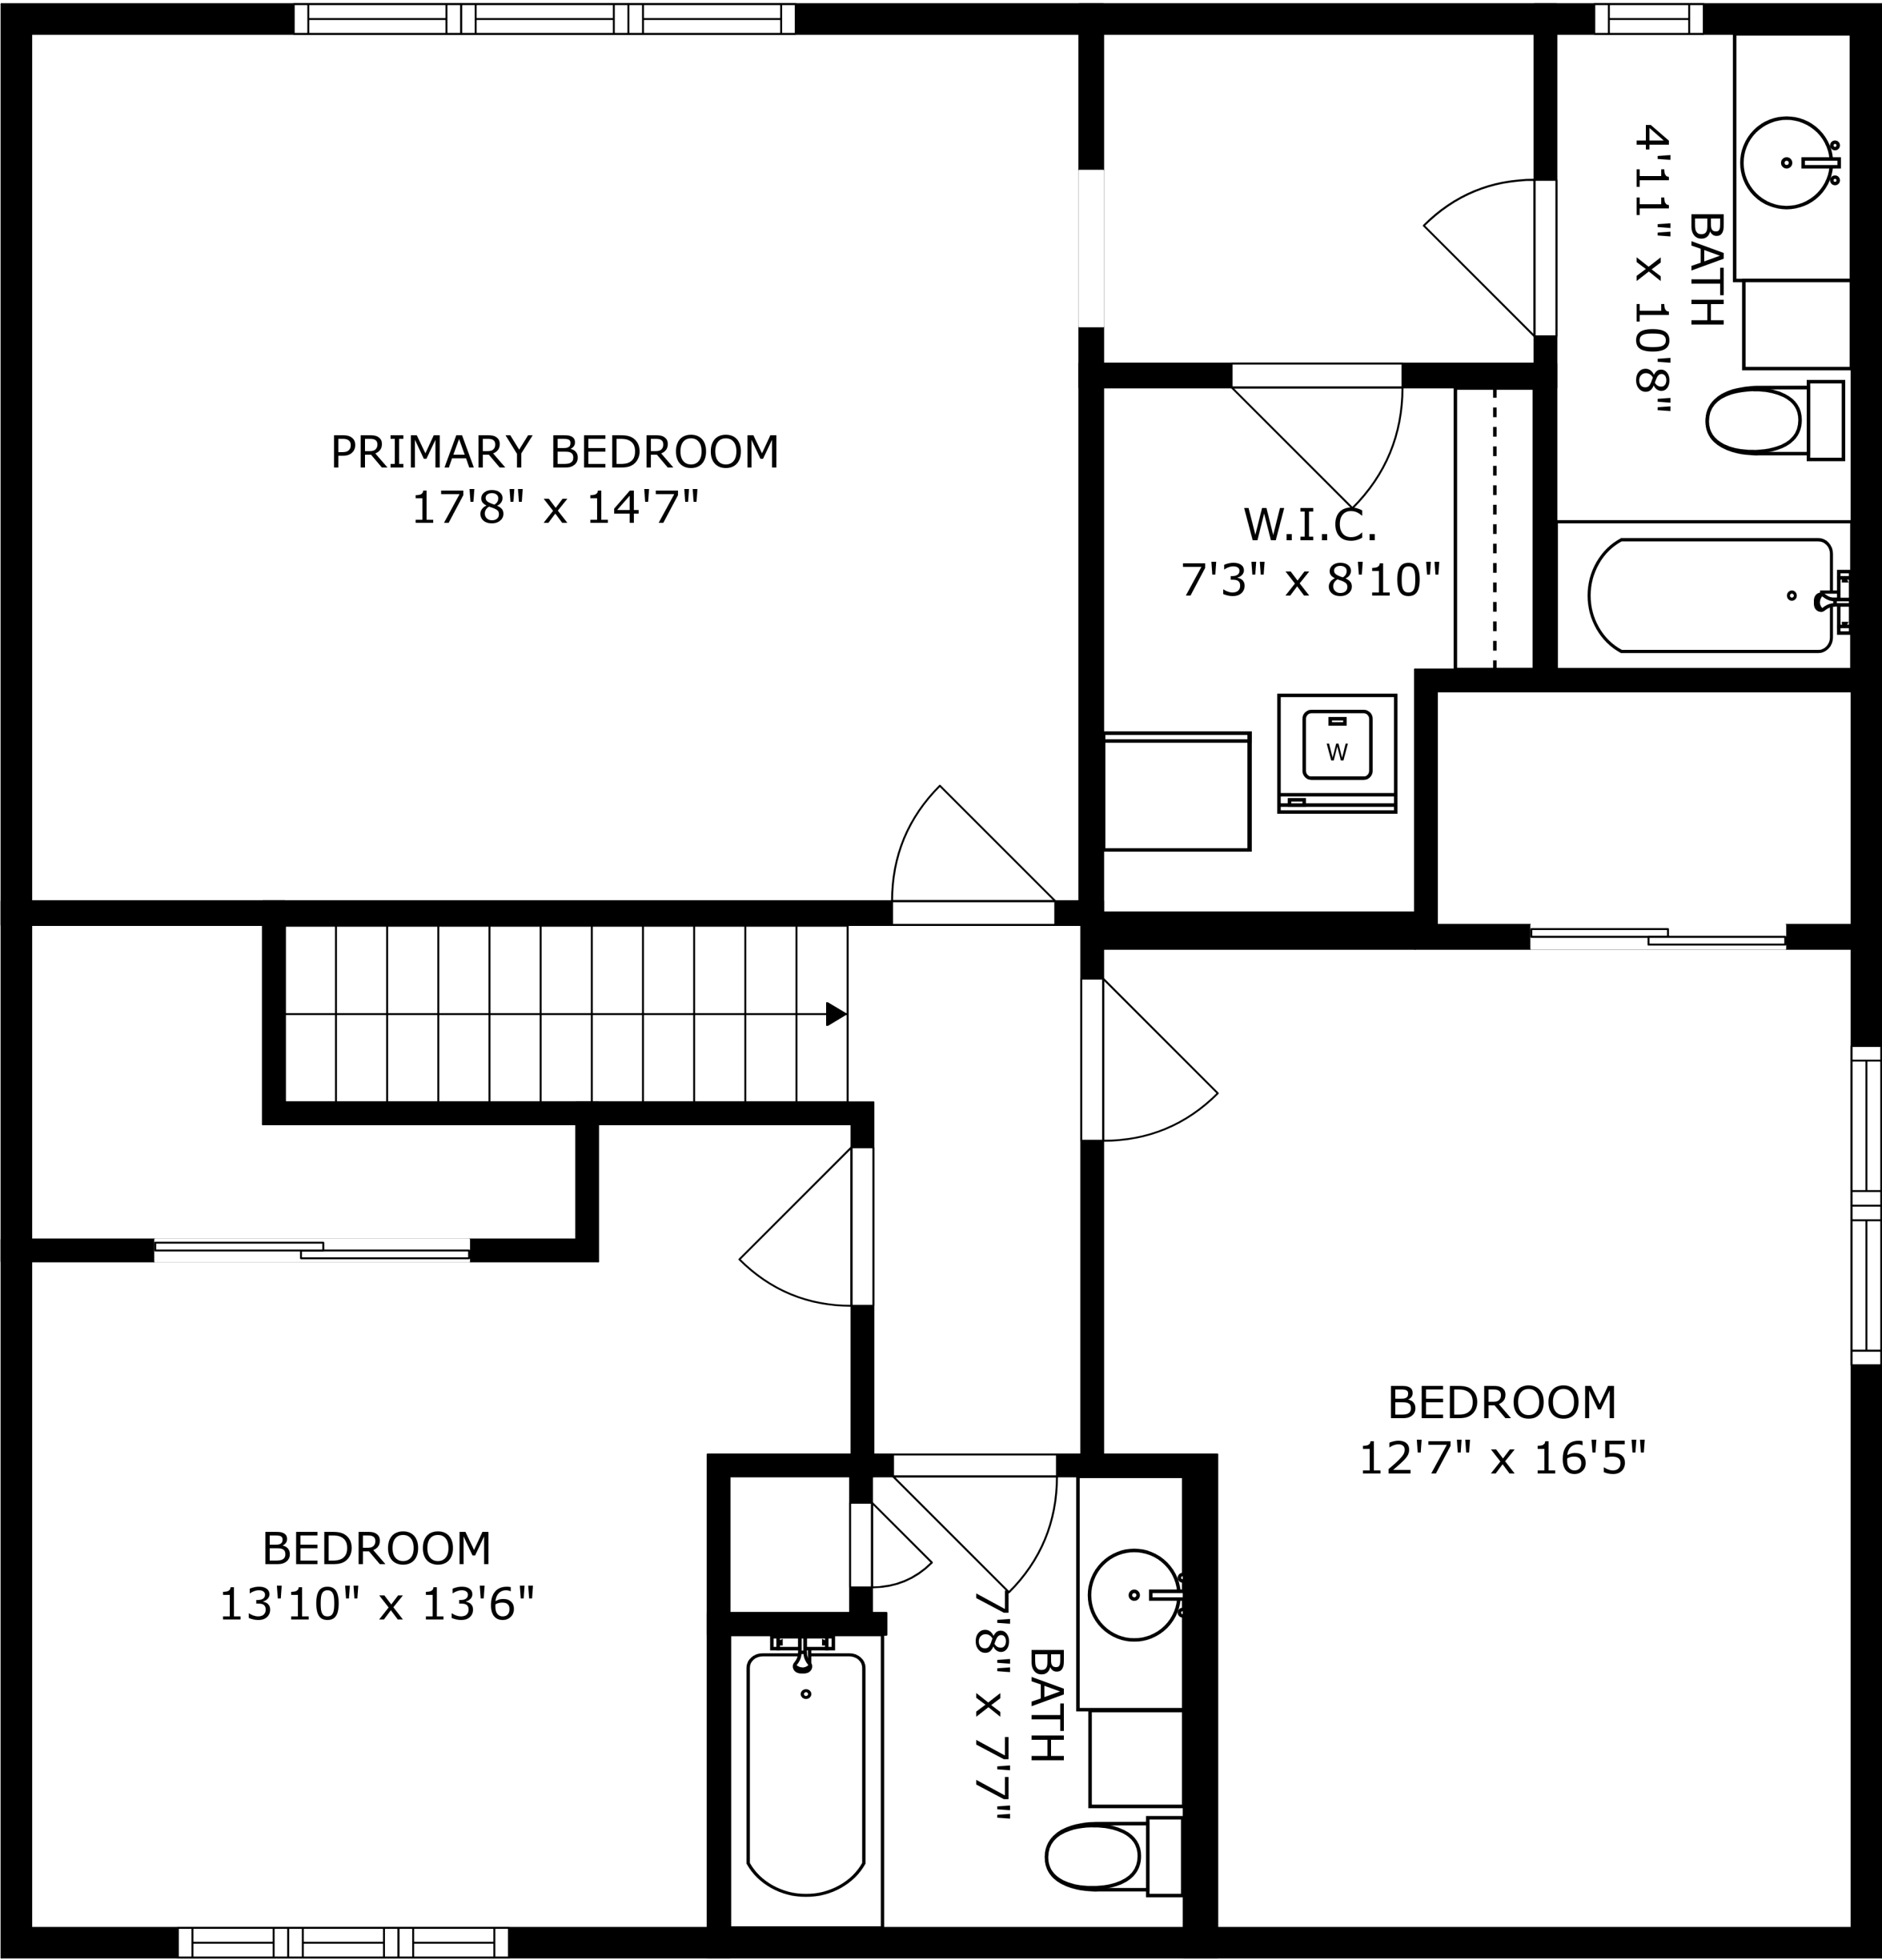

FLOOR 1

FLOOR 2

PRIMARY BEDROOM
17'8" x 14'7"

W.I.C.
7'3" x 8'10"

BATH
4'11" x 10'8"

BEDROOM
12'7" x 16'5"

BEDROOM
13'10" x 13'6"

BATH
7'8" x 7'7"

SIZES AND DIMENSIONS ARE APPROXIMATE, ACTUAL MAY VARY.