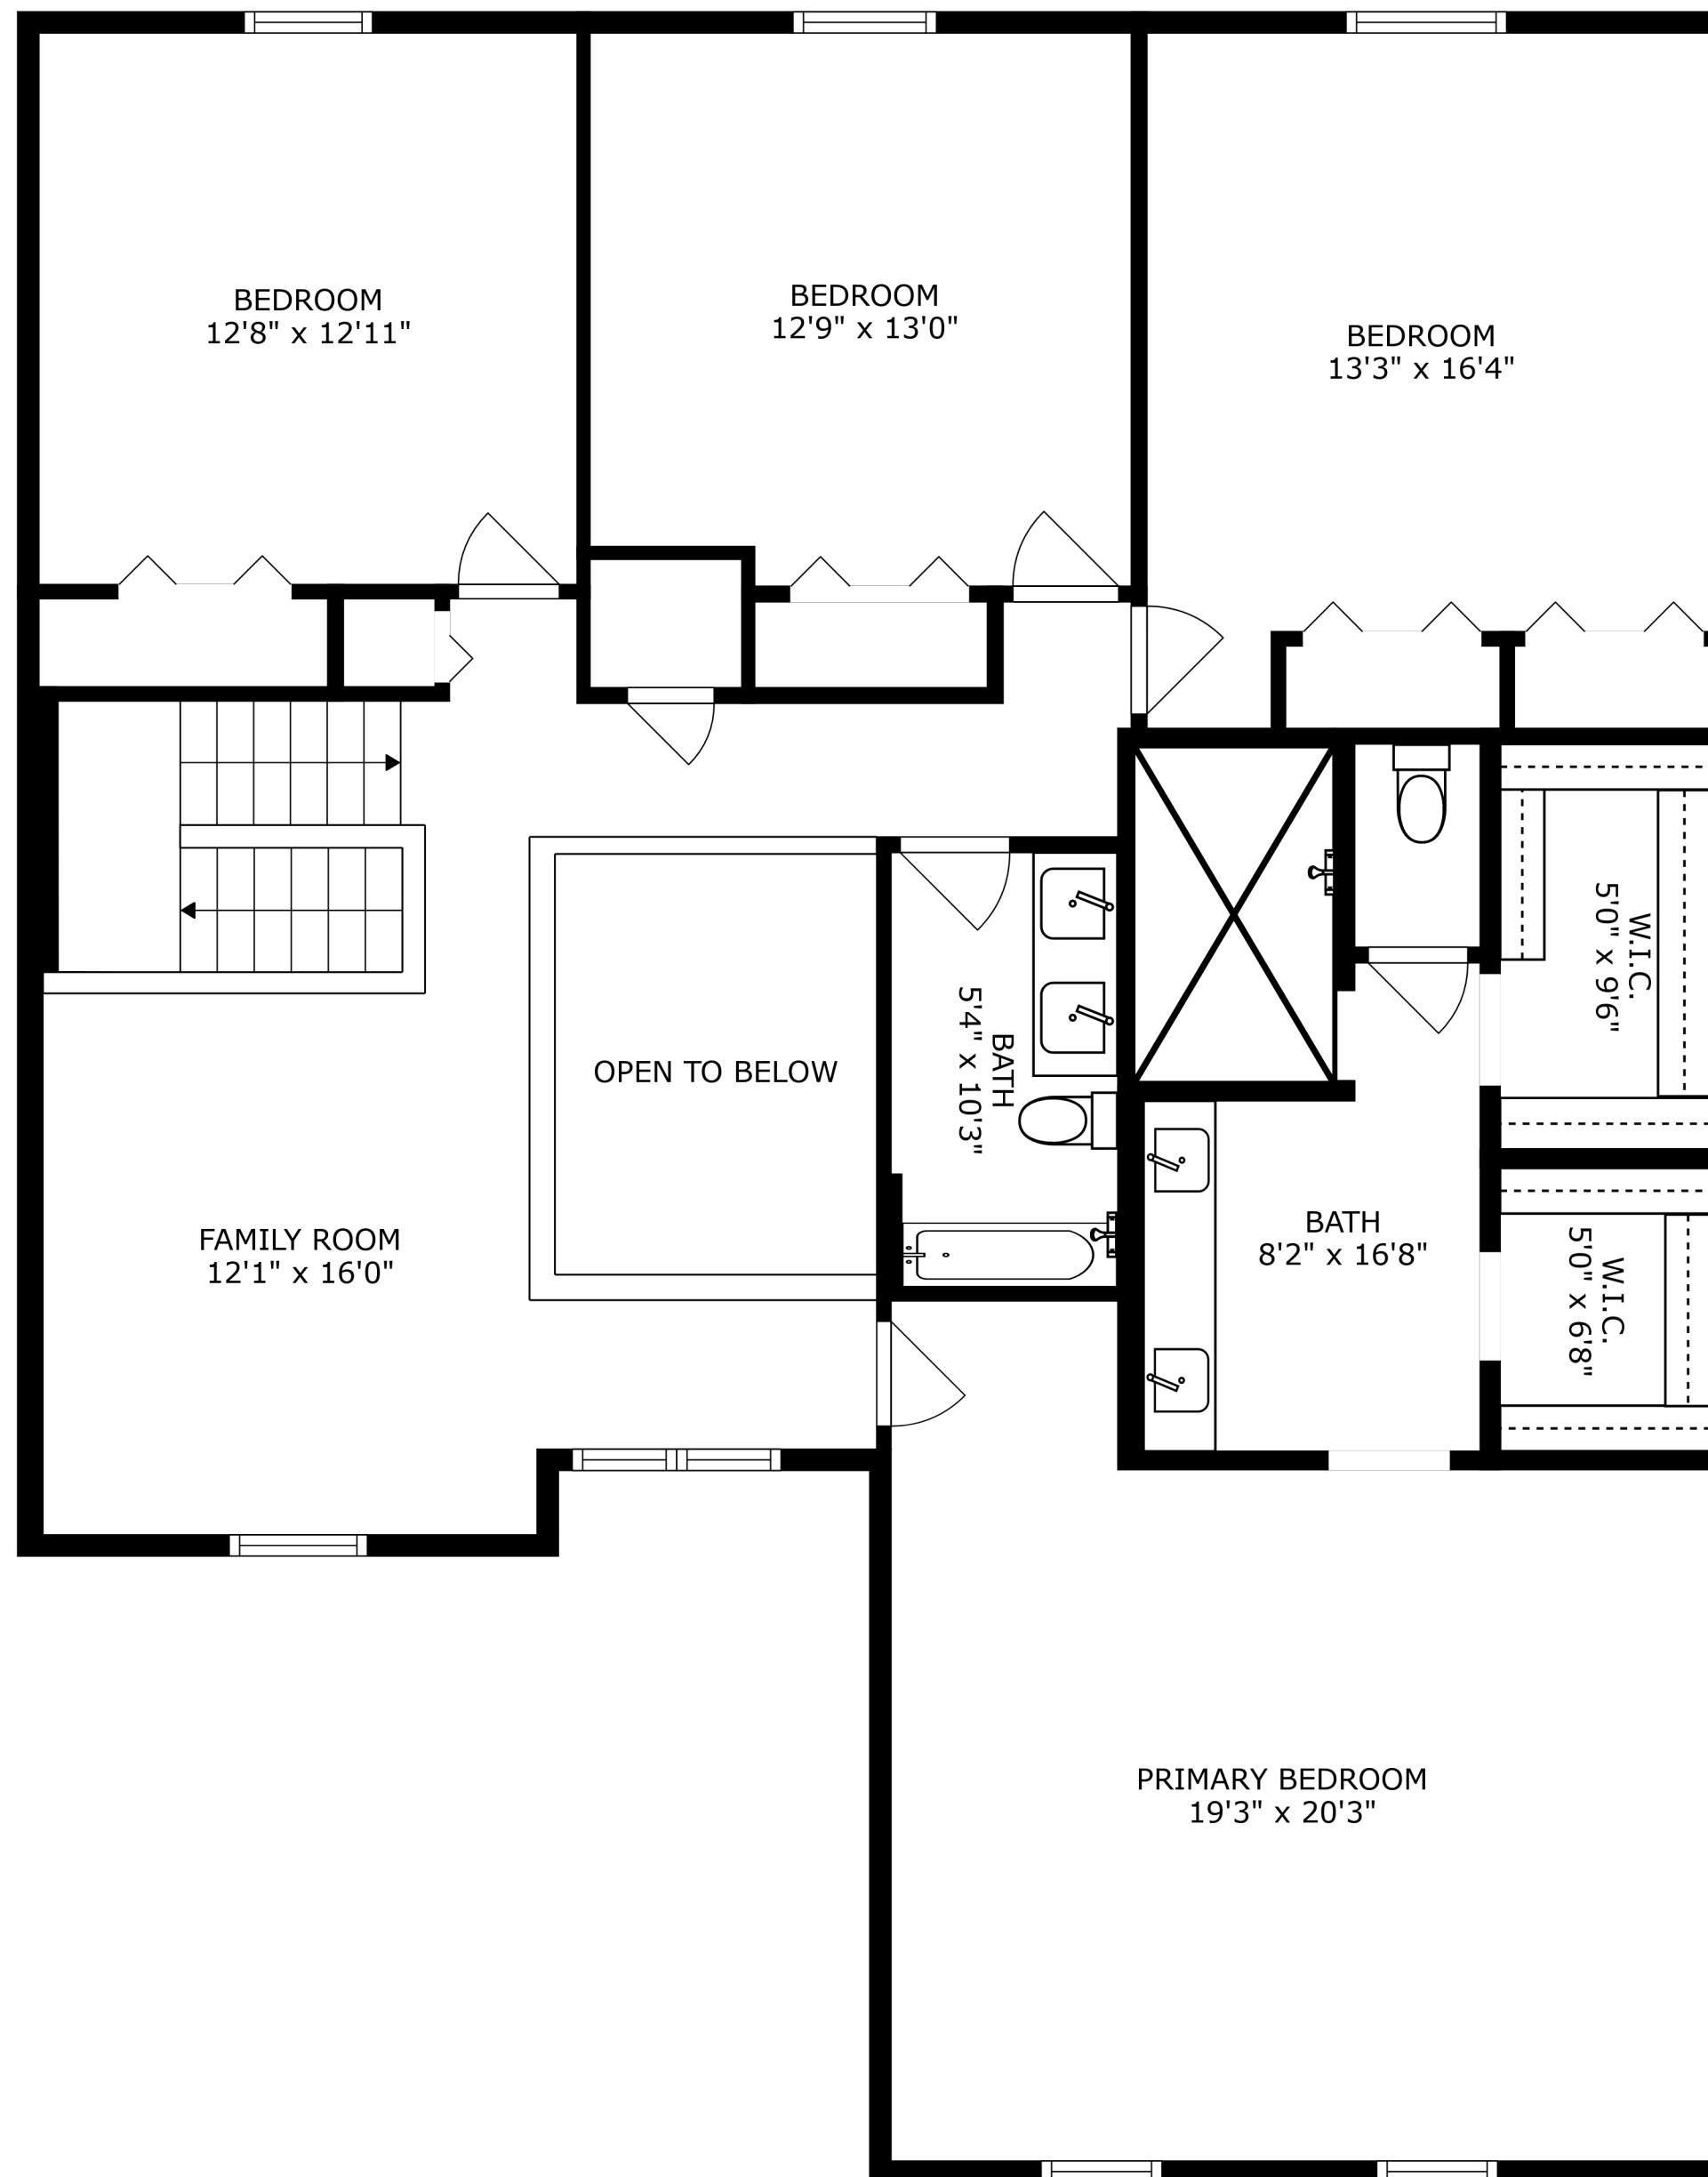

COVERED PATIO
39'3" x 8'7"

SIZES AND DIMENSIONS ARE APPROXIMATE, ACTUAL MAY VARY.

SIZES AND DIMENSIONS ARE APPROXIMATE, ACTUAL MAY VARY.

COVERED PATIO
39'3" x 8'7"

SIZES AND DIMENSIONS ARE APPROXIMATE, ACTUAL MAY VARY.