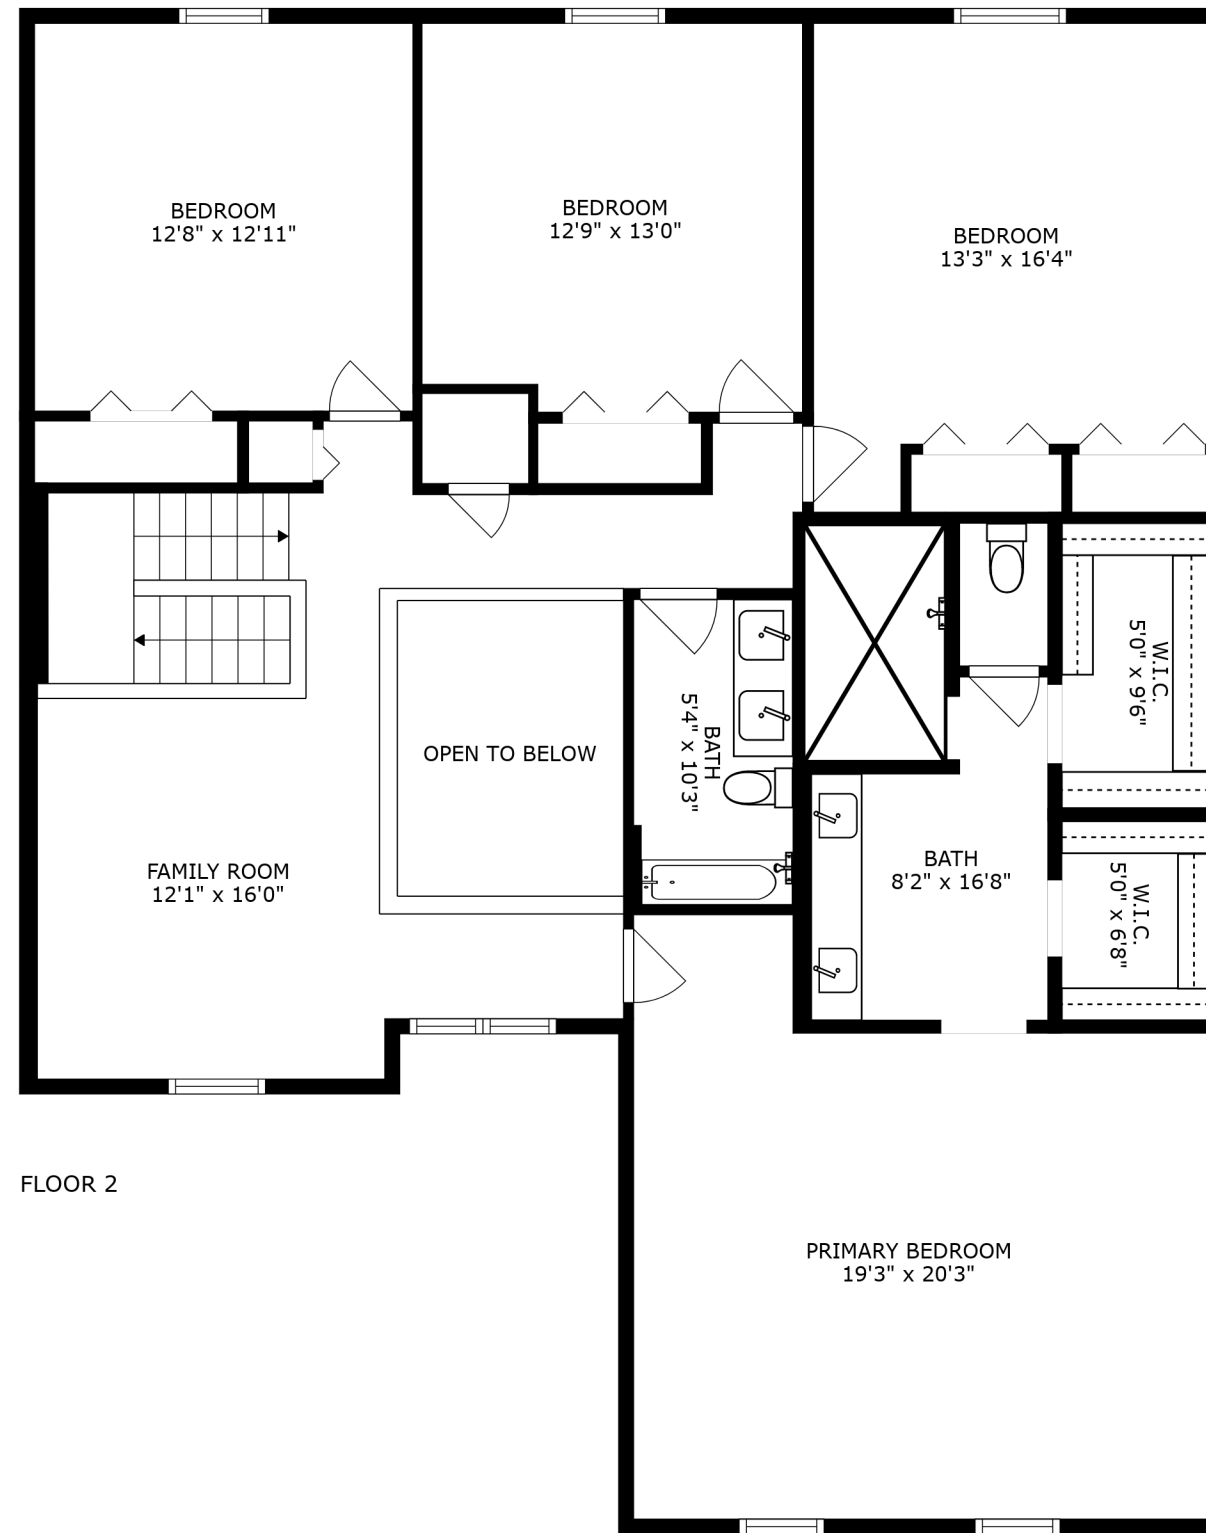

COVERED PATIO
39'3" x 8'7"

SIZES AND DIMENSIONS ARE APPROXIMATE, ACTUAL MAY VARY.

SIZES AND DIMENSIONS ARE APPROXIMATE, ACTUAL MAY VARY.

COVERED PATIO
39'3" x 8'7"

SIZES AND DIMENSIONS ARE APPROXIMATE, ACTUAL MAY VARY.