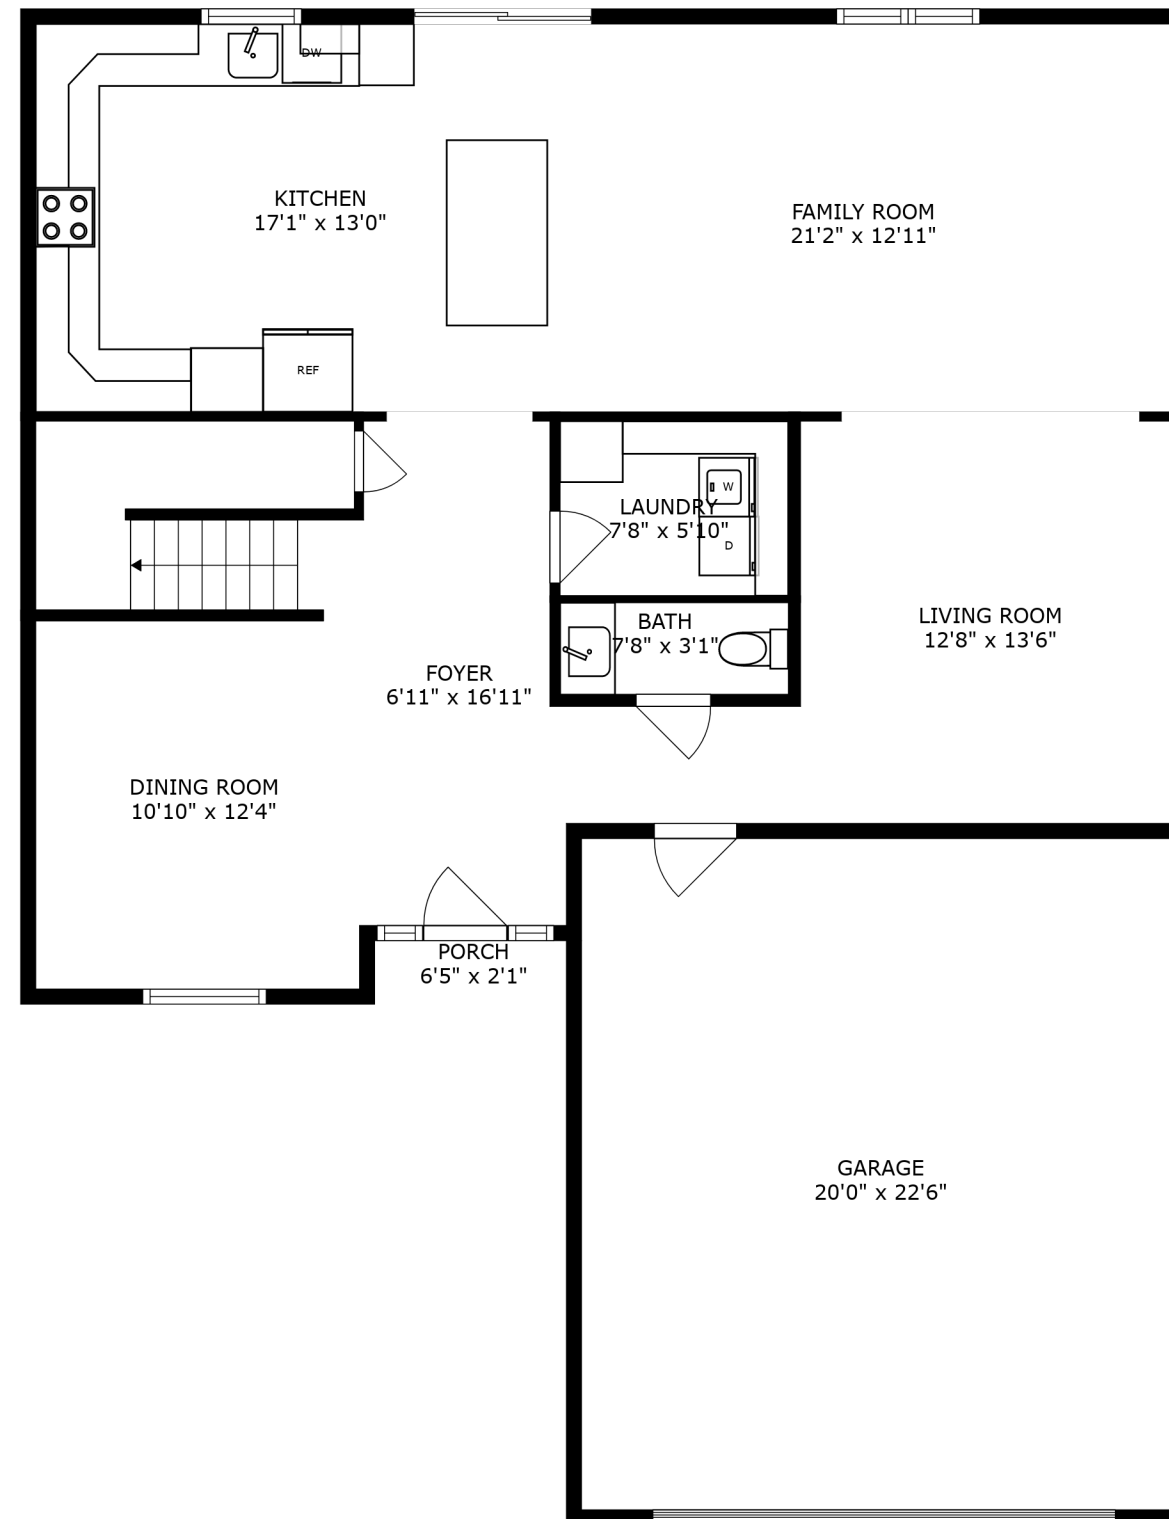

COVERED PATIO
39'3" x 8'7"

SIZES AND DIMENSIONS ARE APPROXIMATE, ACTUAL MAY VARY.

SIZES AND DIMENSIONS ARE APPROXIMATE, ACTUAL MAY VARY.

COVERED PATIO
39'3" x 8'7"

SIZES AND DIMENSIONS ARE APPROXIMATE, ACTUAL MAY VARY.