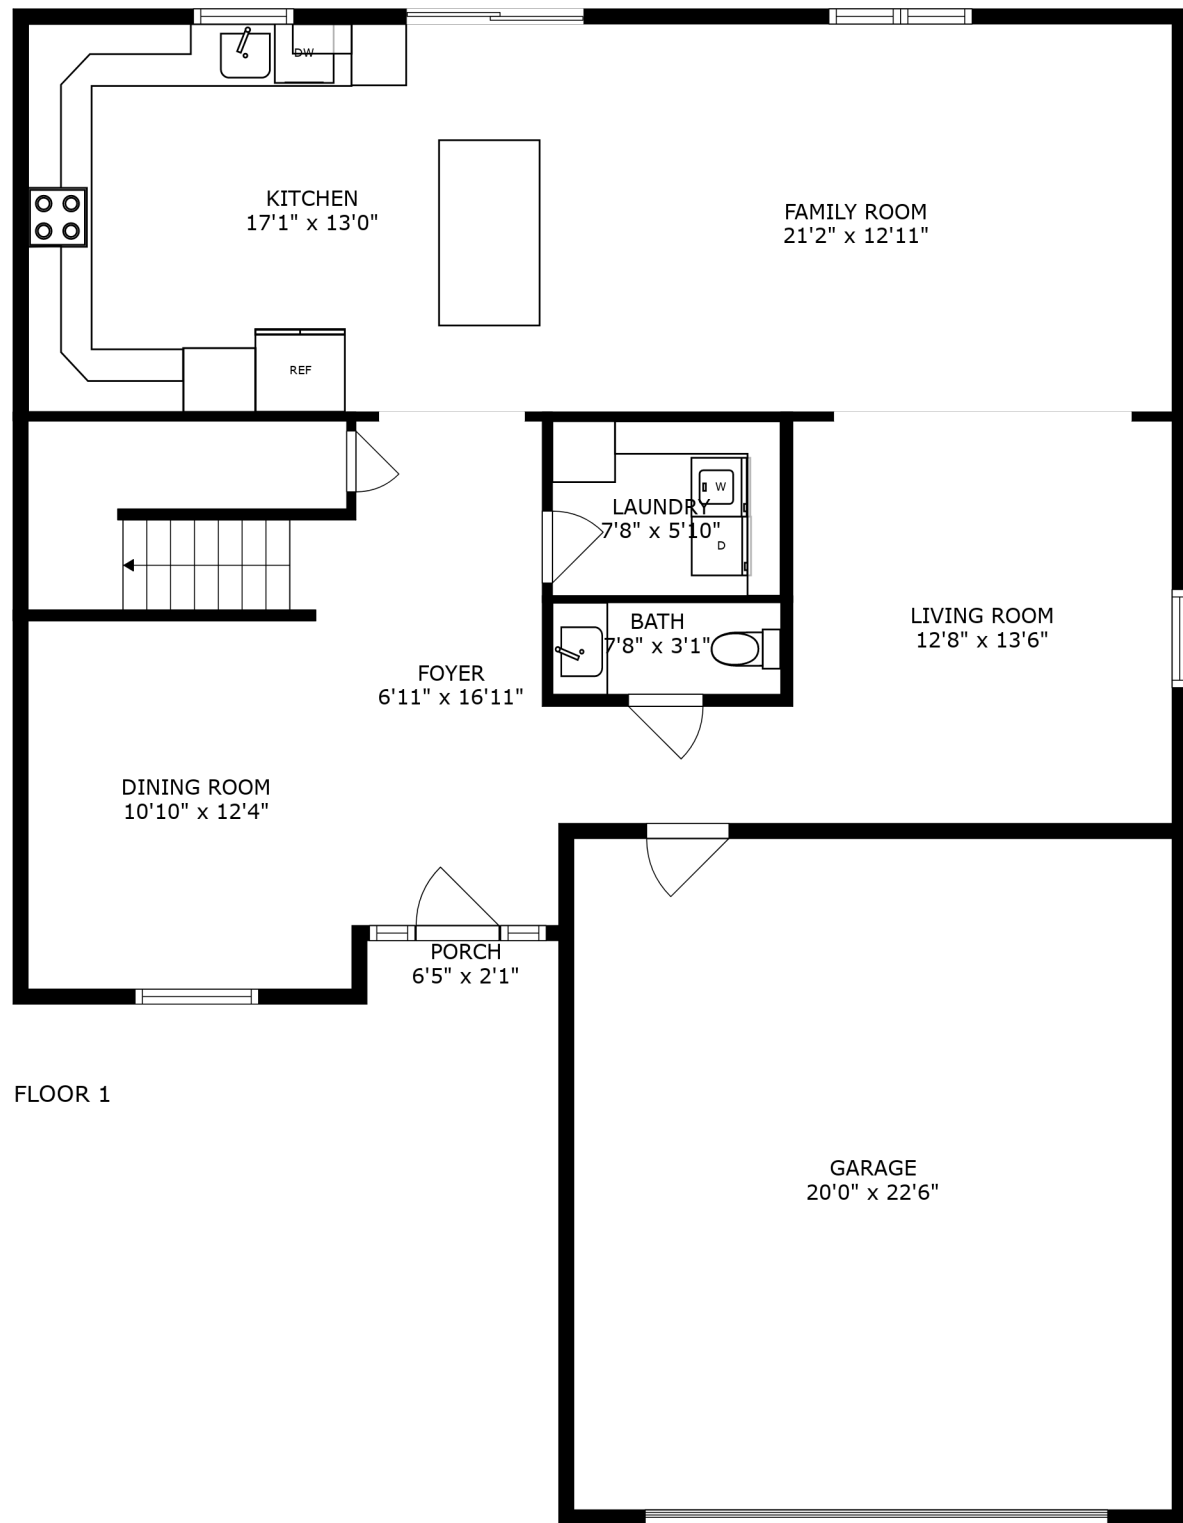

COVERED PATIO
39'3" x 8'7"

SIZES AND DIMENSIONS ARE APPROXIMATE, ACTUAL MAY VARY.

SIZES AND DIMENSIONS ARE APPROXIMATE, ACTUAL MAY VARY.

COVERED PATIO
39'3" x 8'7"

SIZES AND DIMENSIONS ARE APPROXIMATE, ACTUAL MAY VARY.