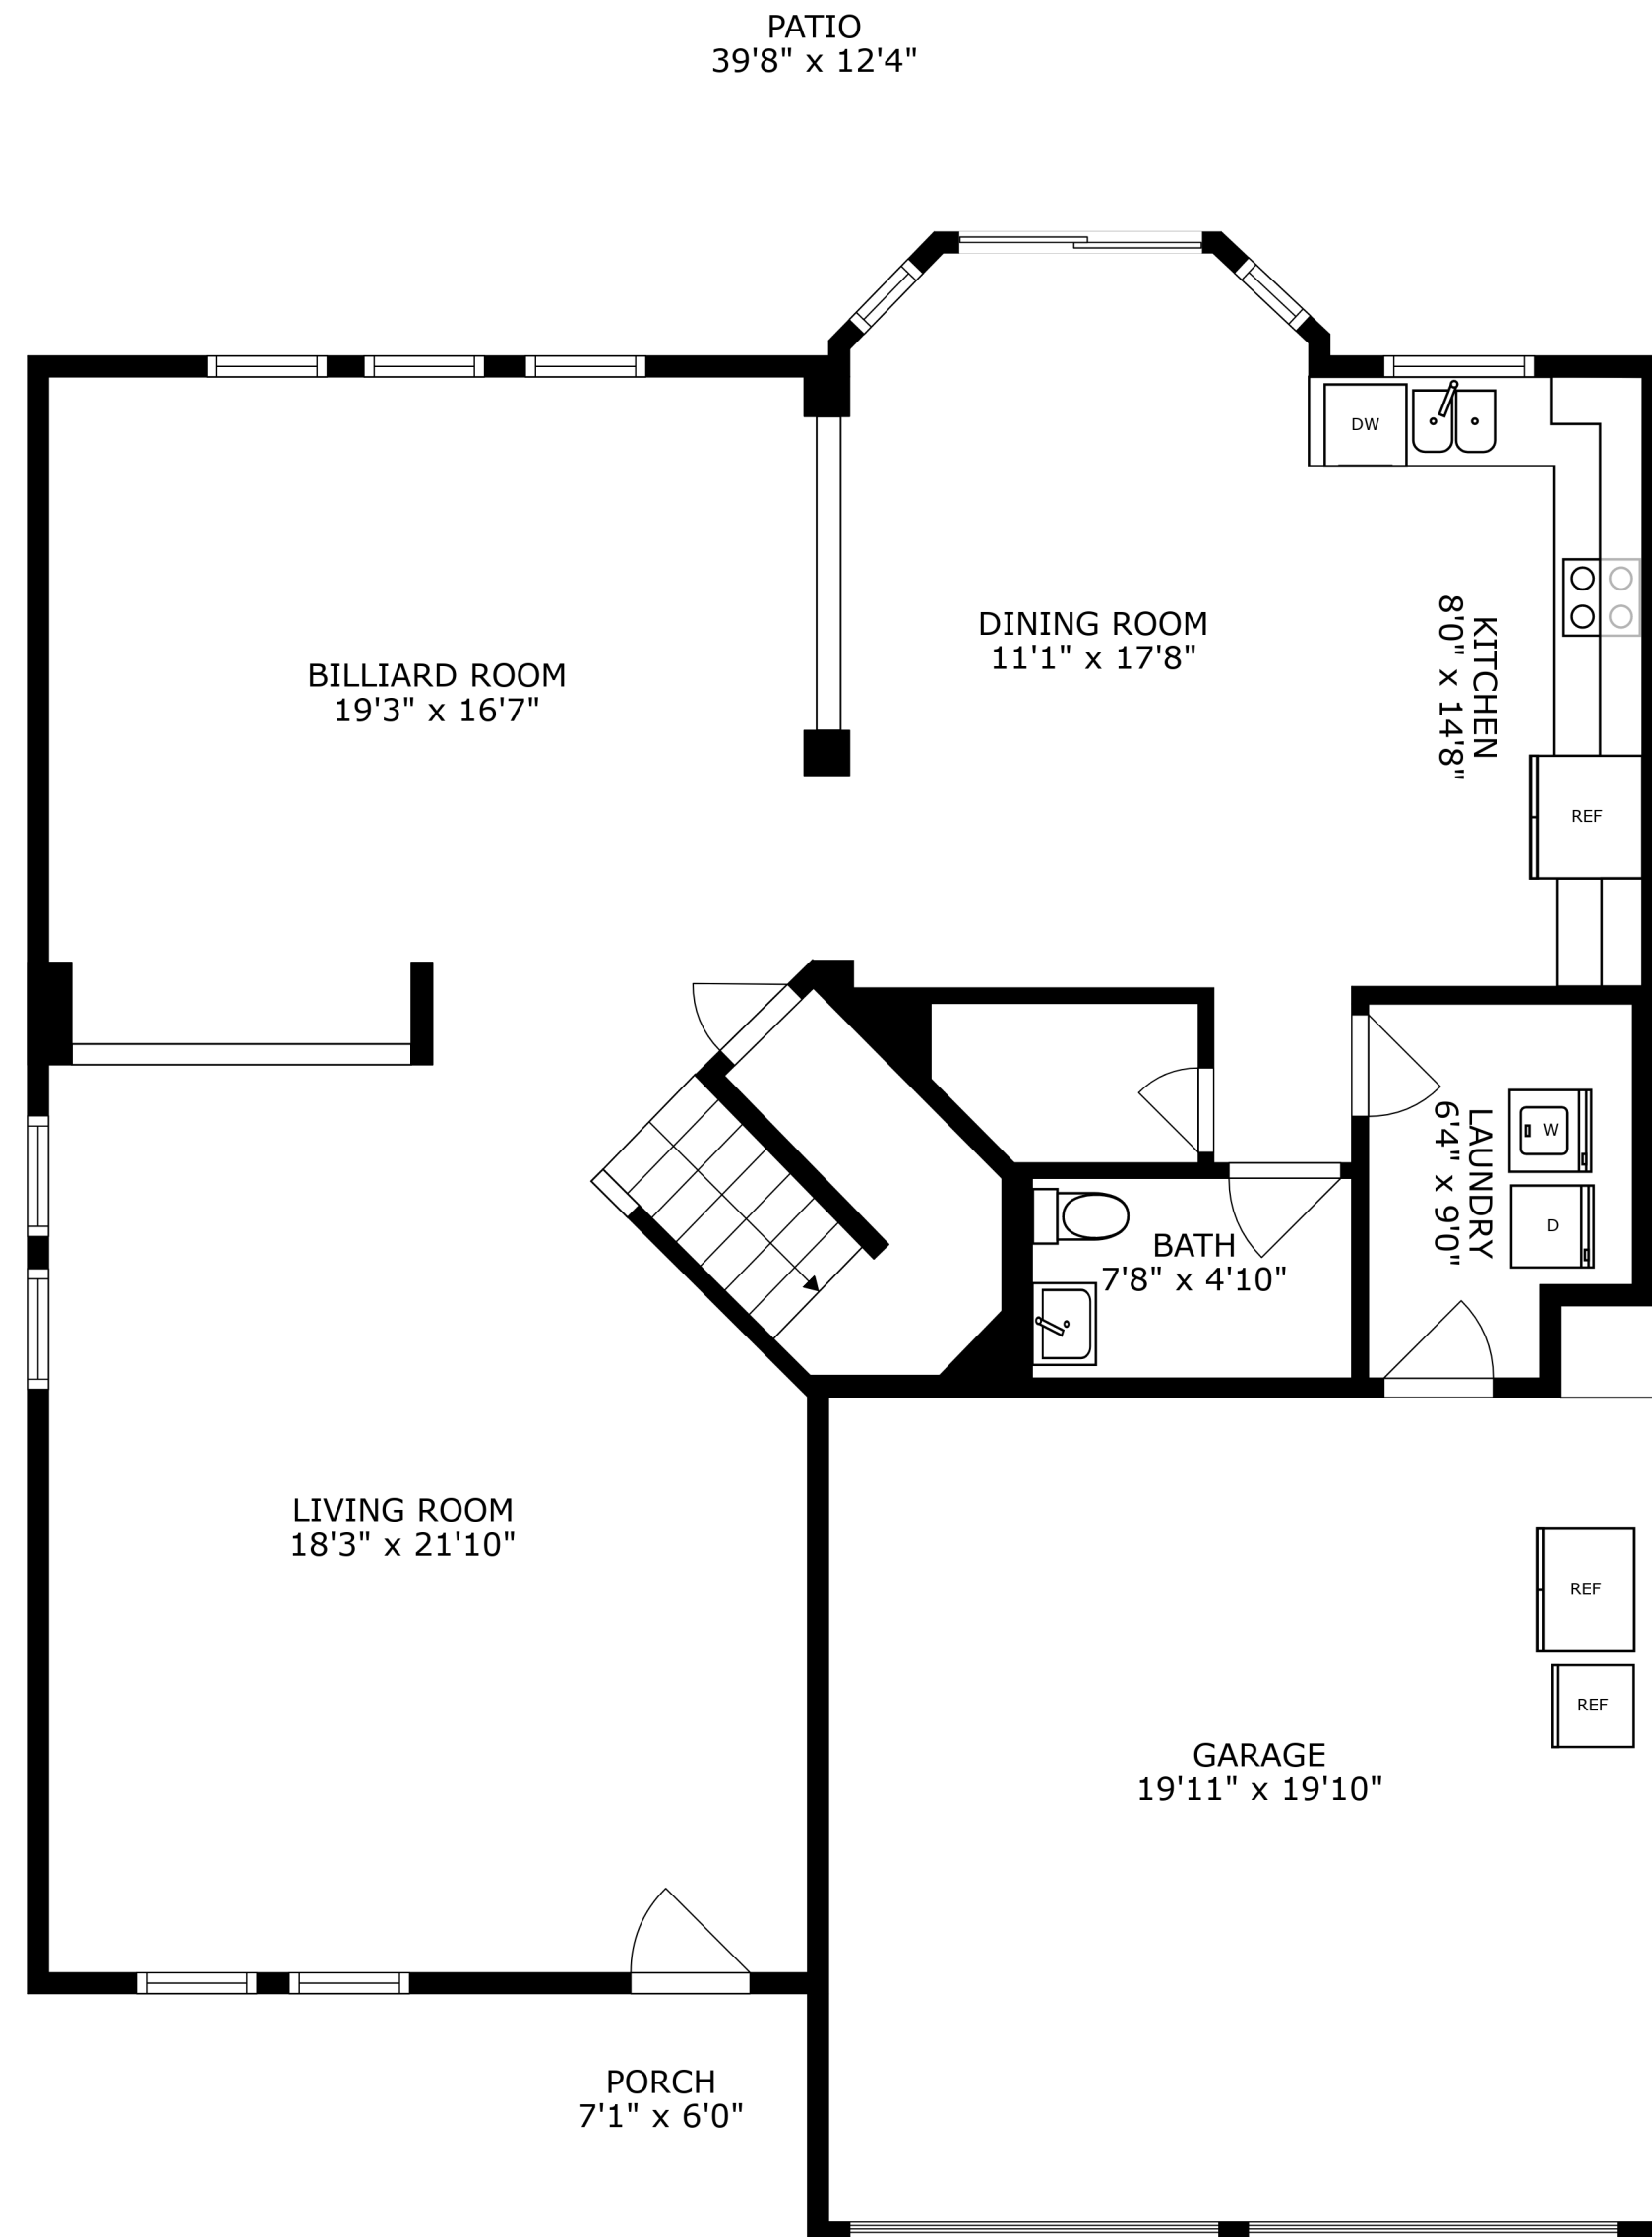

PATIO
39'8" x 12'4"

SIZES AND DIMENSIONS ARE APPROXIMATE, ACTUAL MAY VARY.

SIZES AND DIMENSIONS ARE APPROXIMATE, ACTUAL MAY VARY.

SIZES AND DIMENSIONS ARE APPROXIMATE, ACTUAL MAY VARY.