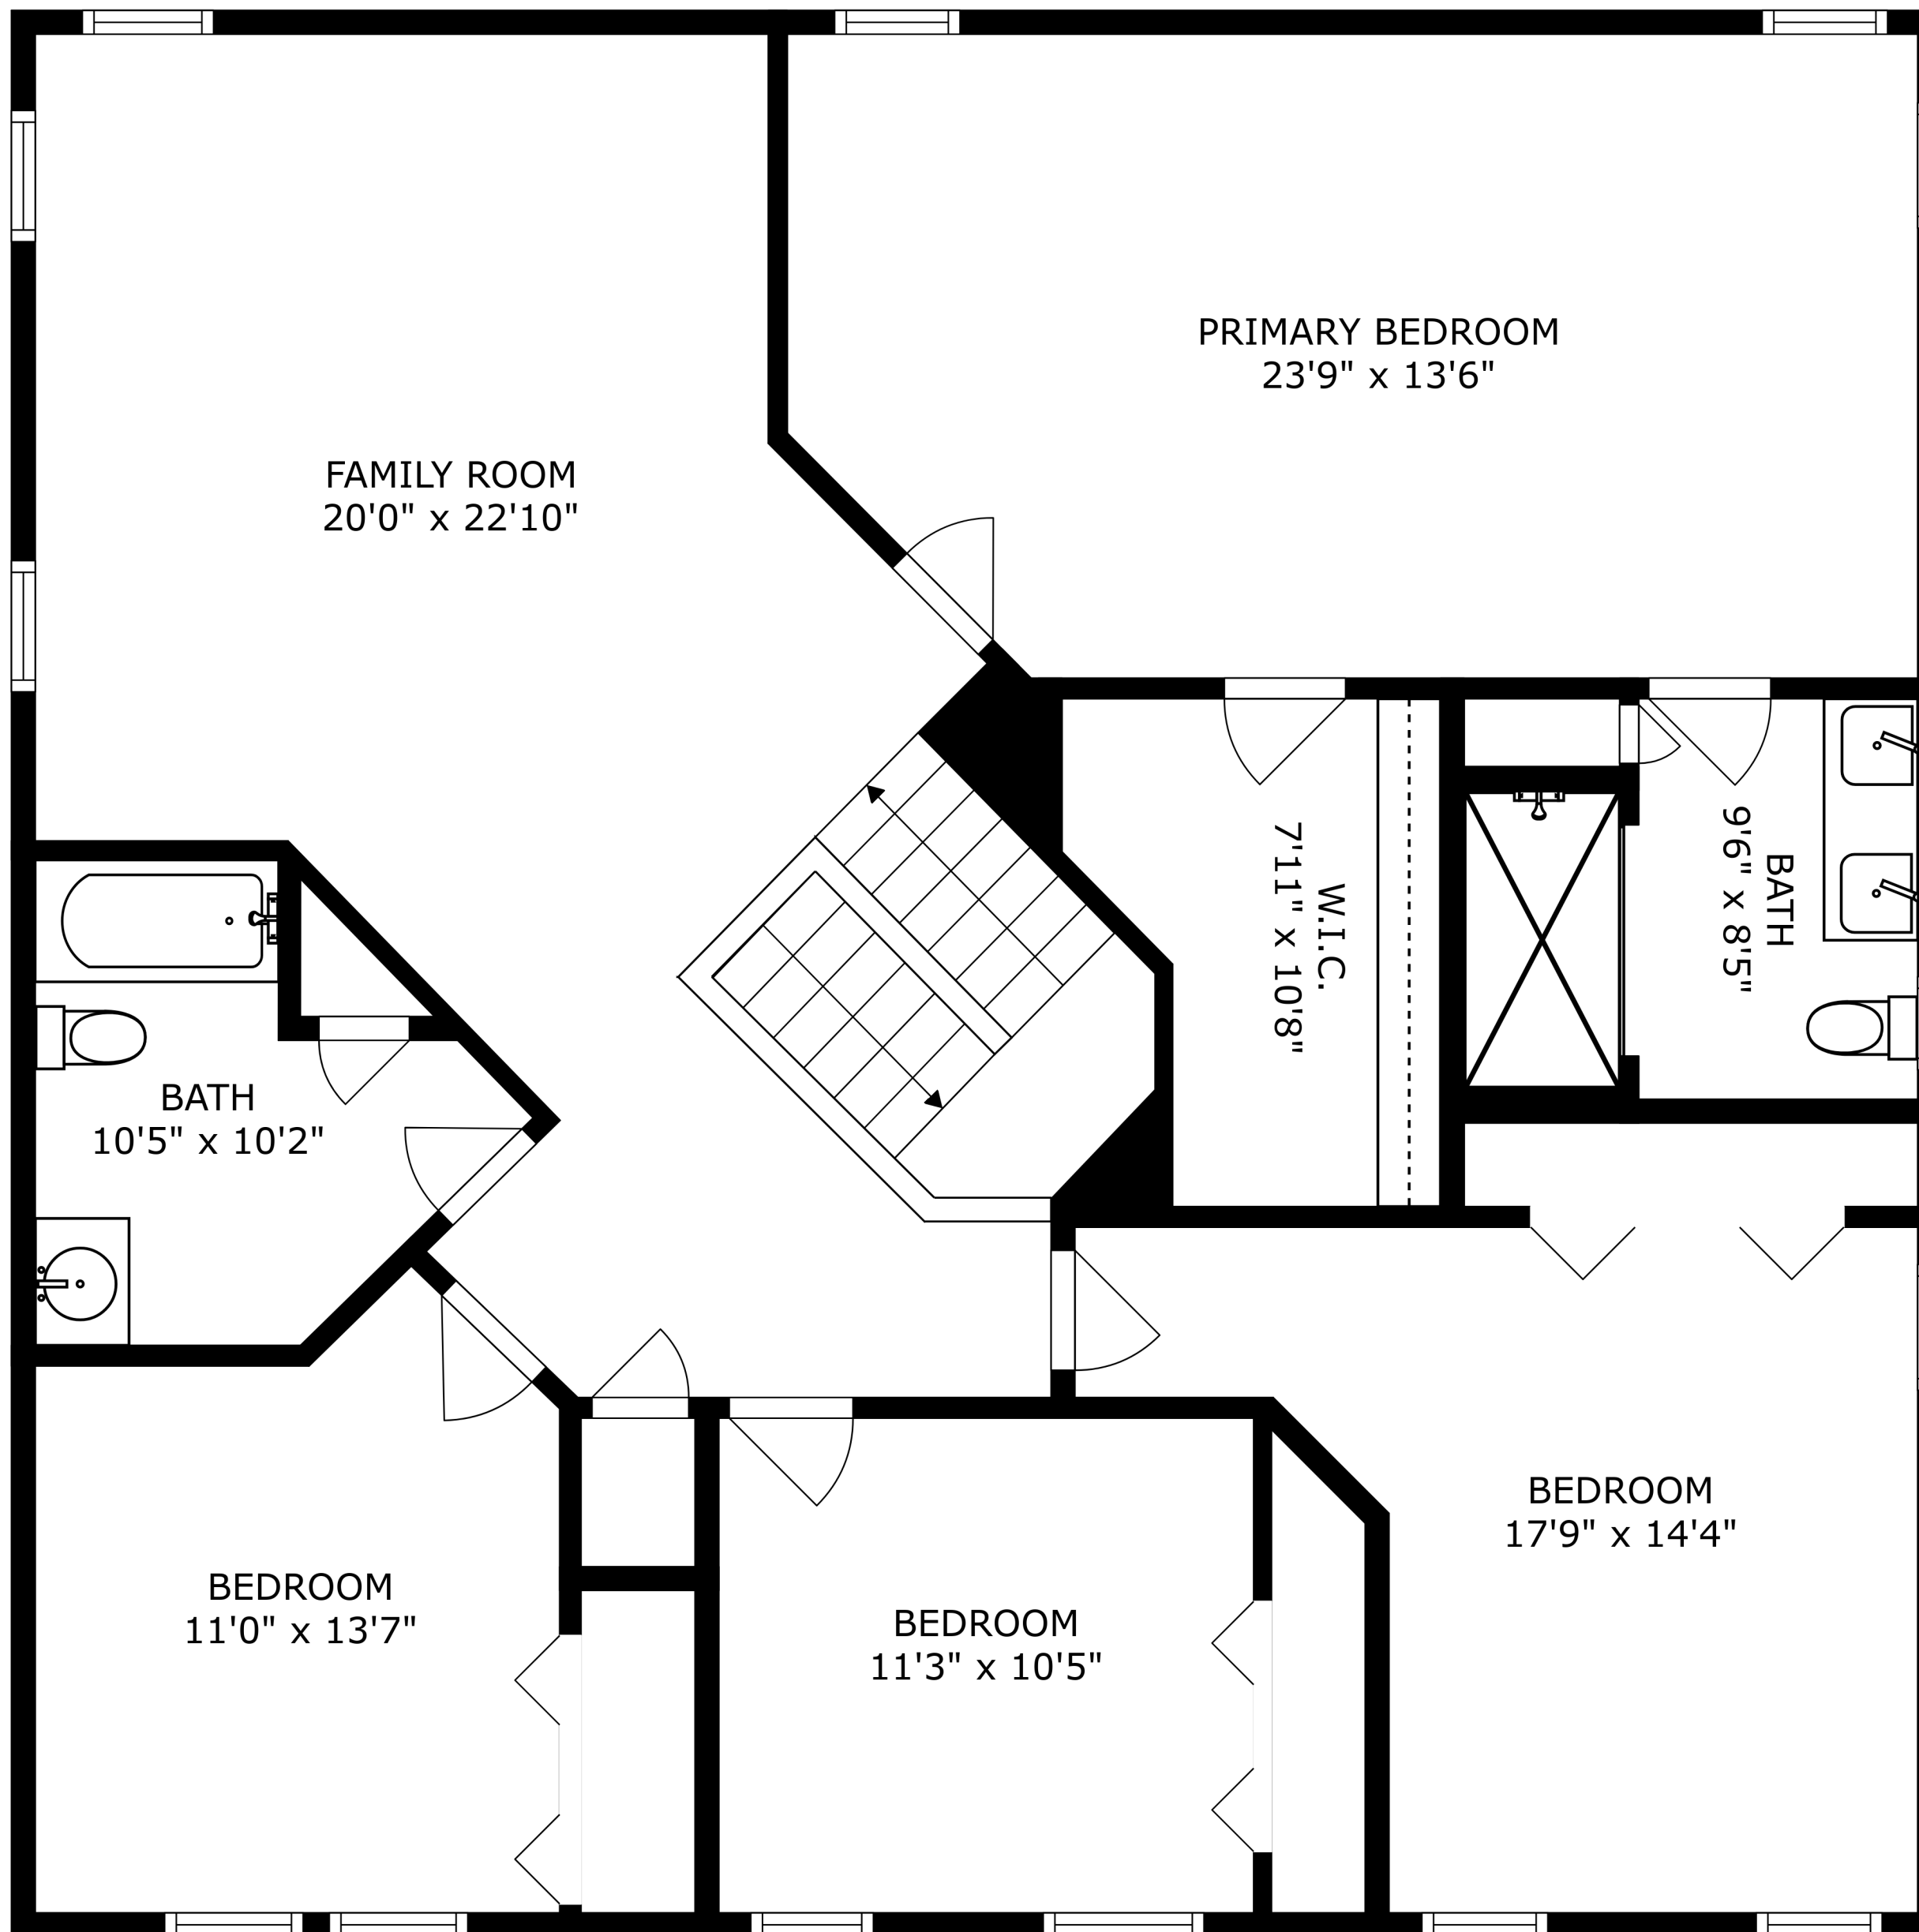

PATIO
39'8" x 12'4"

SIZES AND DIMENSIONS ARE APPROXIMATE, ACTUAL MAY VARY.

SIZES AND DIMENSIONS ARE APPROXIMATE, ACTUAL MAY VARY.

SIZES AND DIMENSIONS ARE APPROXIMATE, ACTUAL MAY VARY.