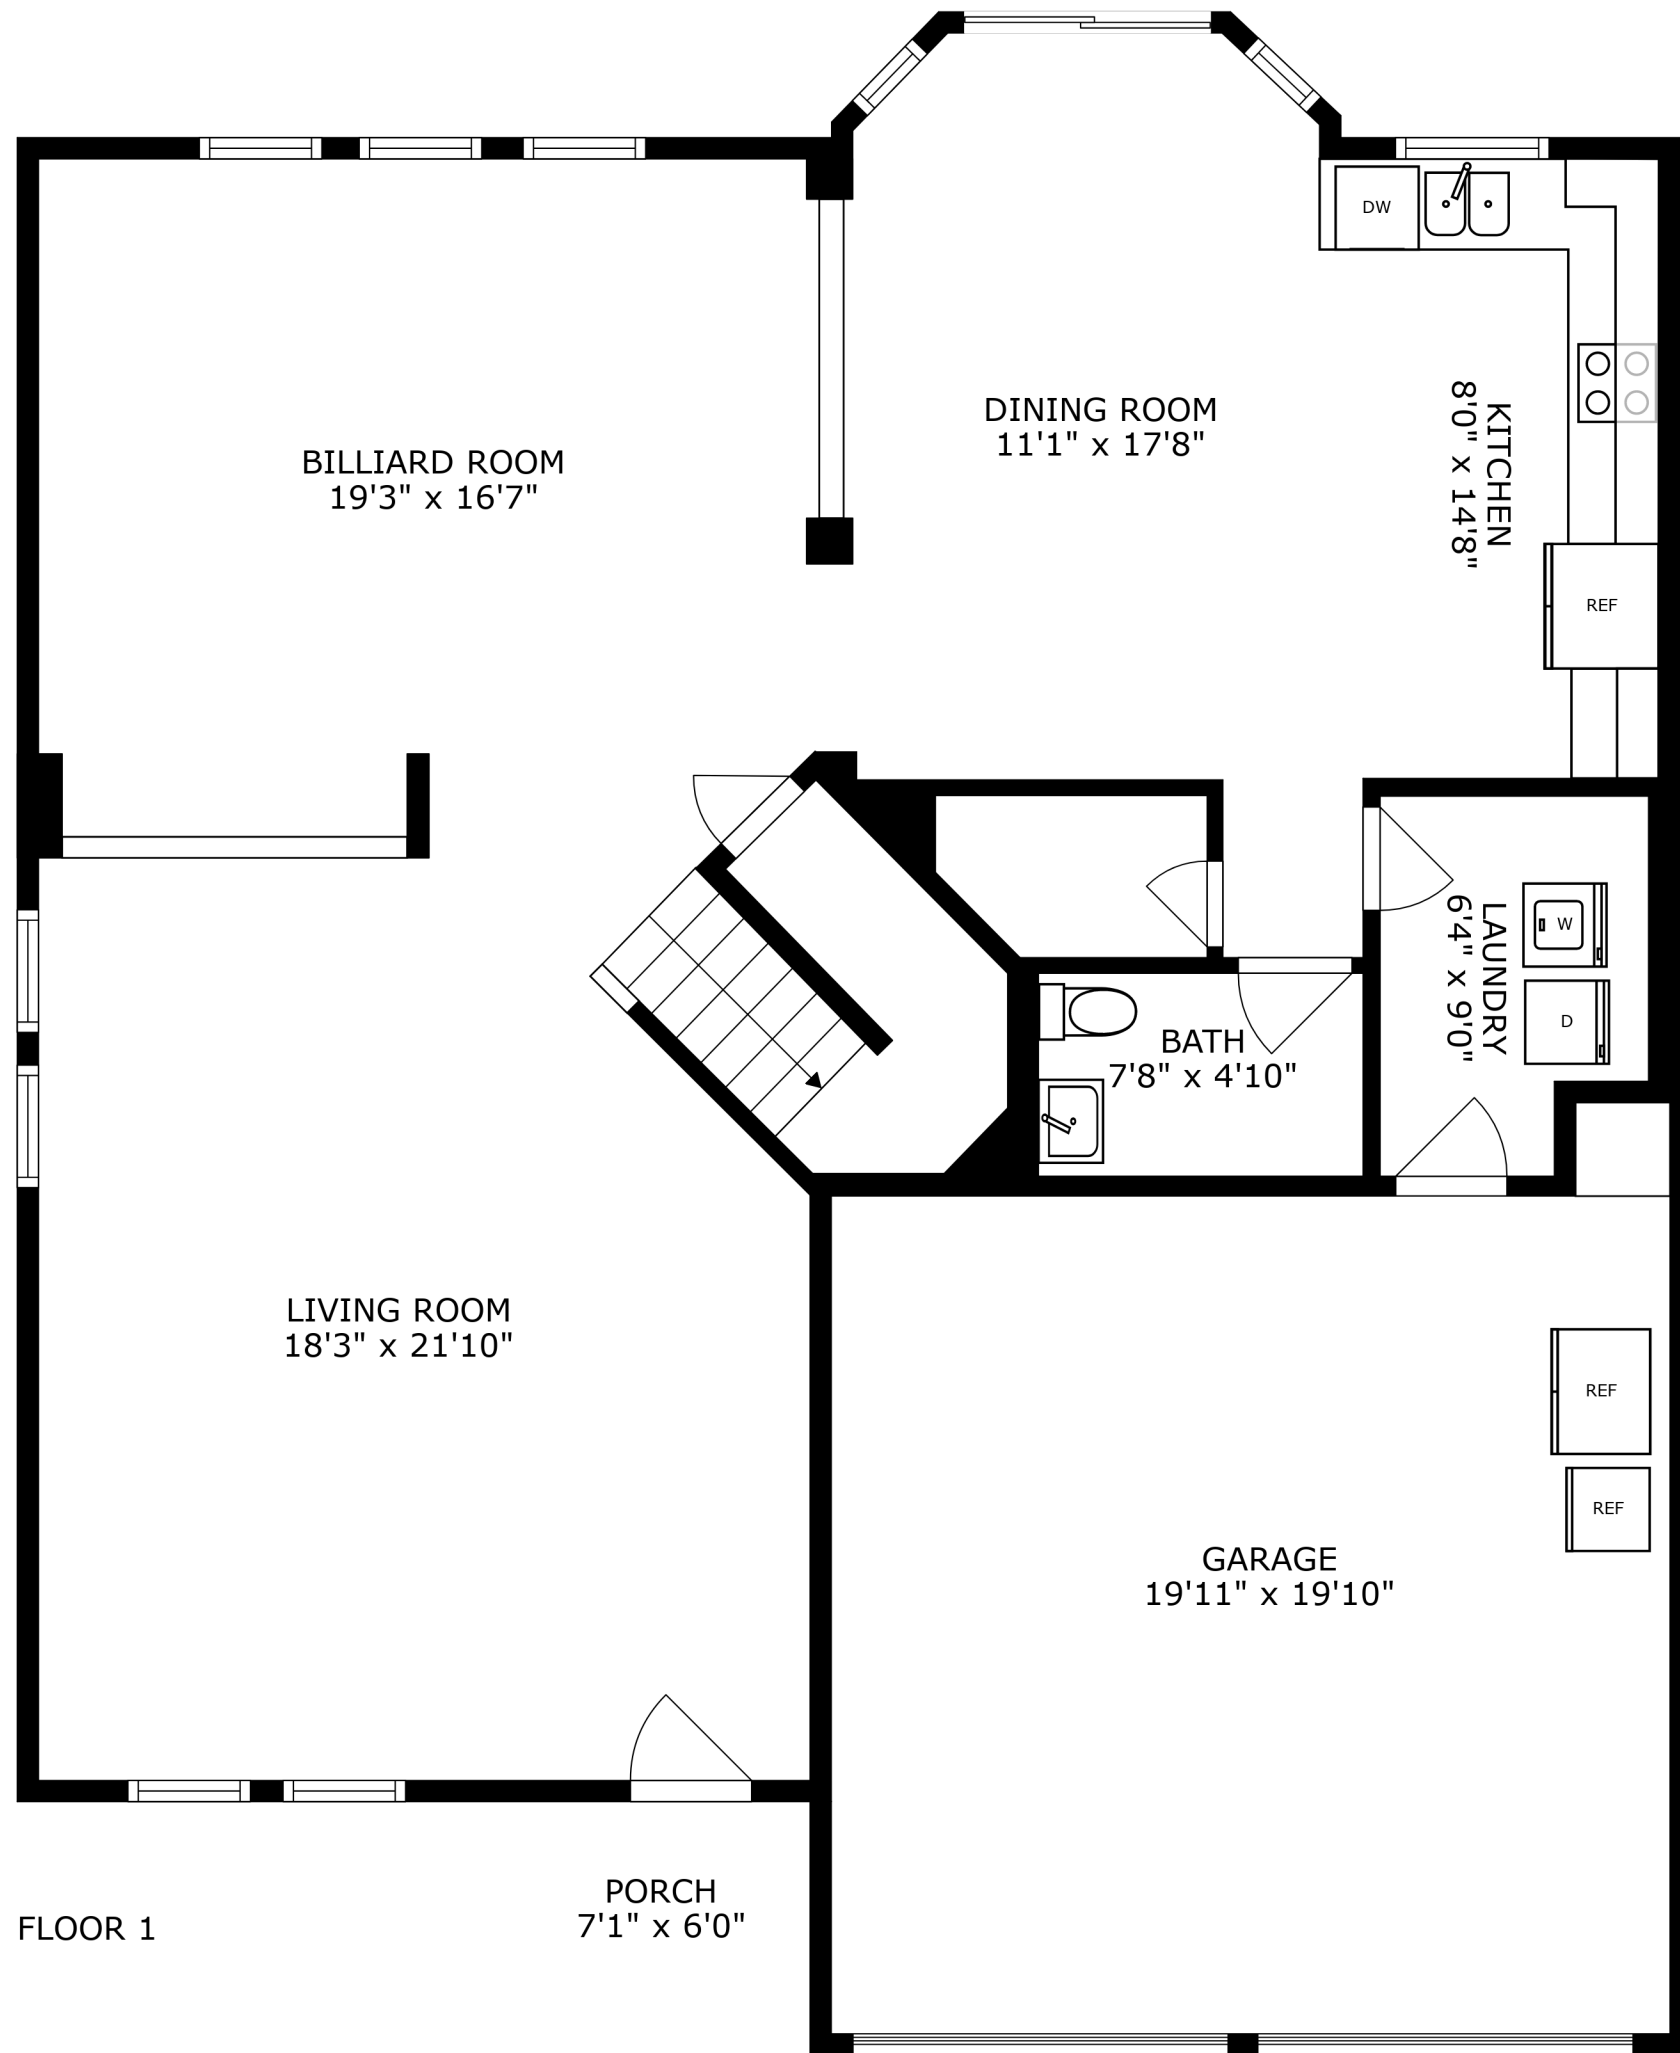

PATIO
39'8" x 12'4"

SIZES AND DIMENSIONS ARE APPROXIMATE, ACTUAL MAY VARY.

SIZES AND DIMENSIONS ARE APPROXIMATE, ACTUAL MAY VARY.

SIZES AND DIMENSIONS ARE APPROXIMATE, ACTUAL MAY VARY.