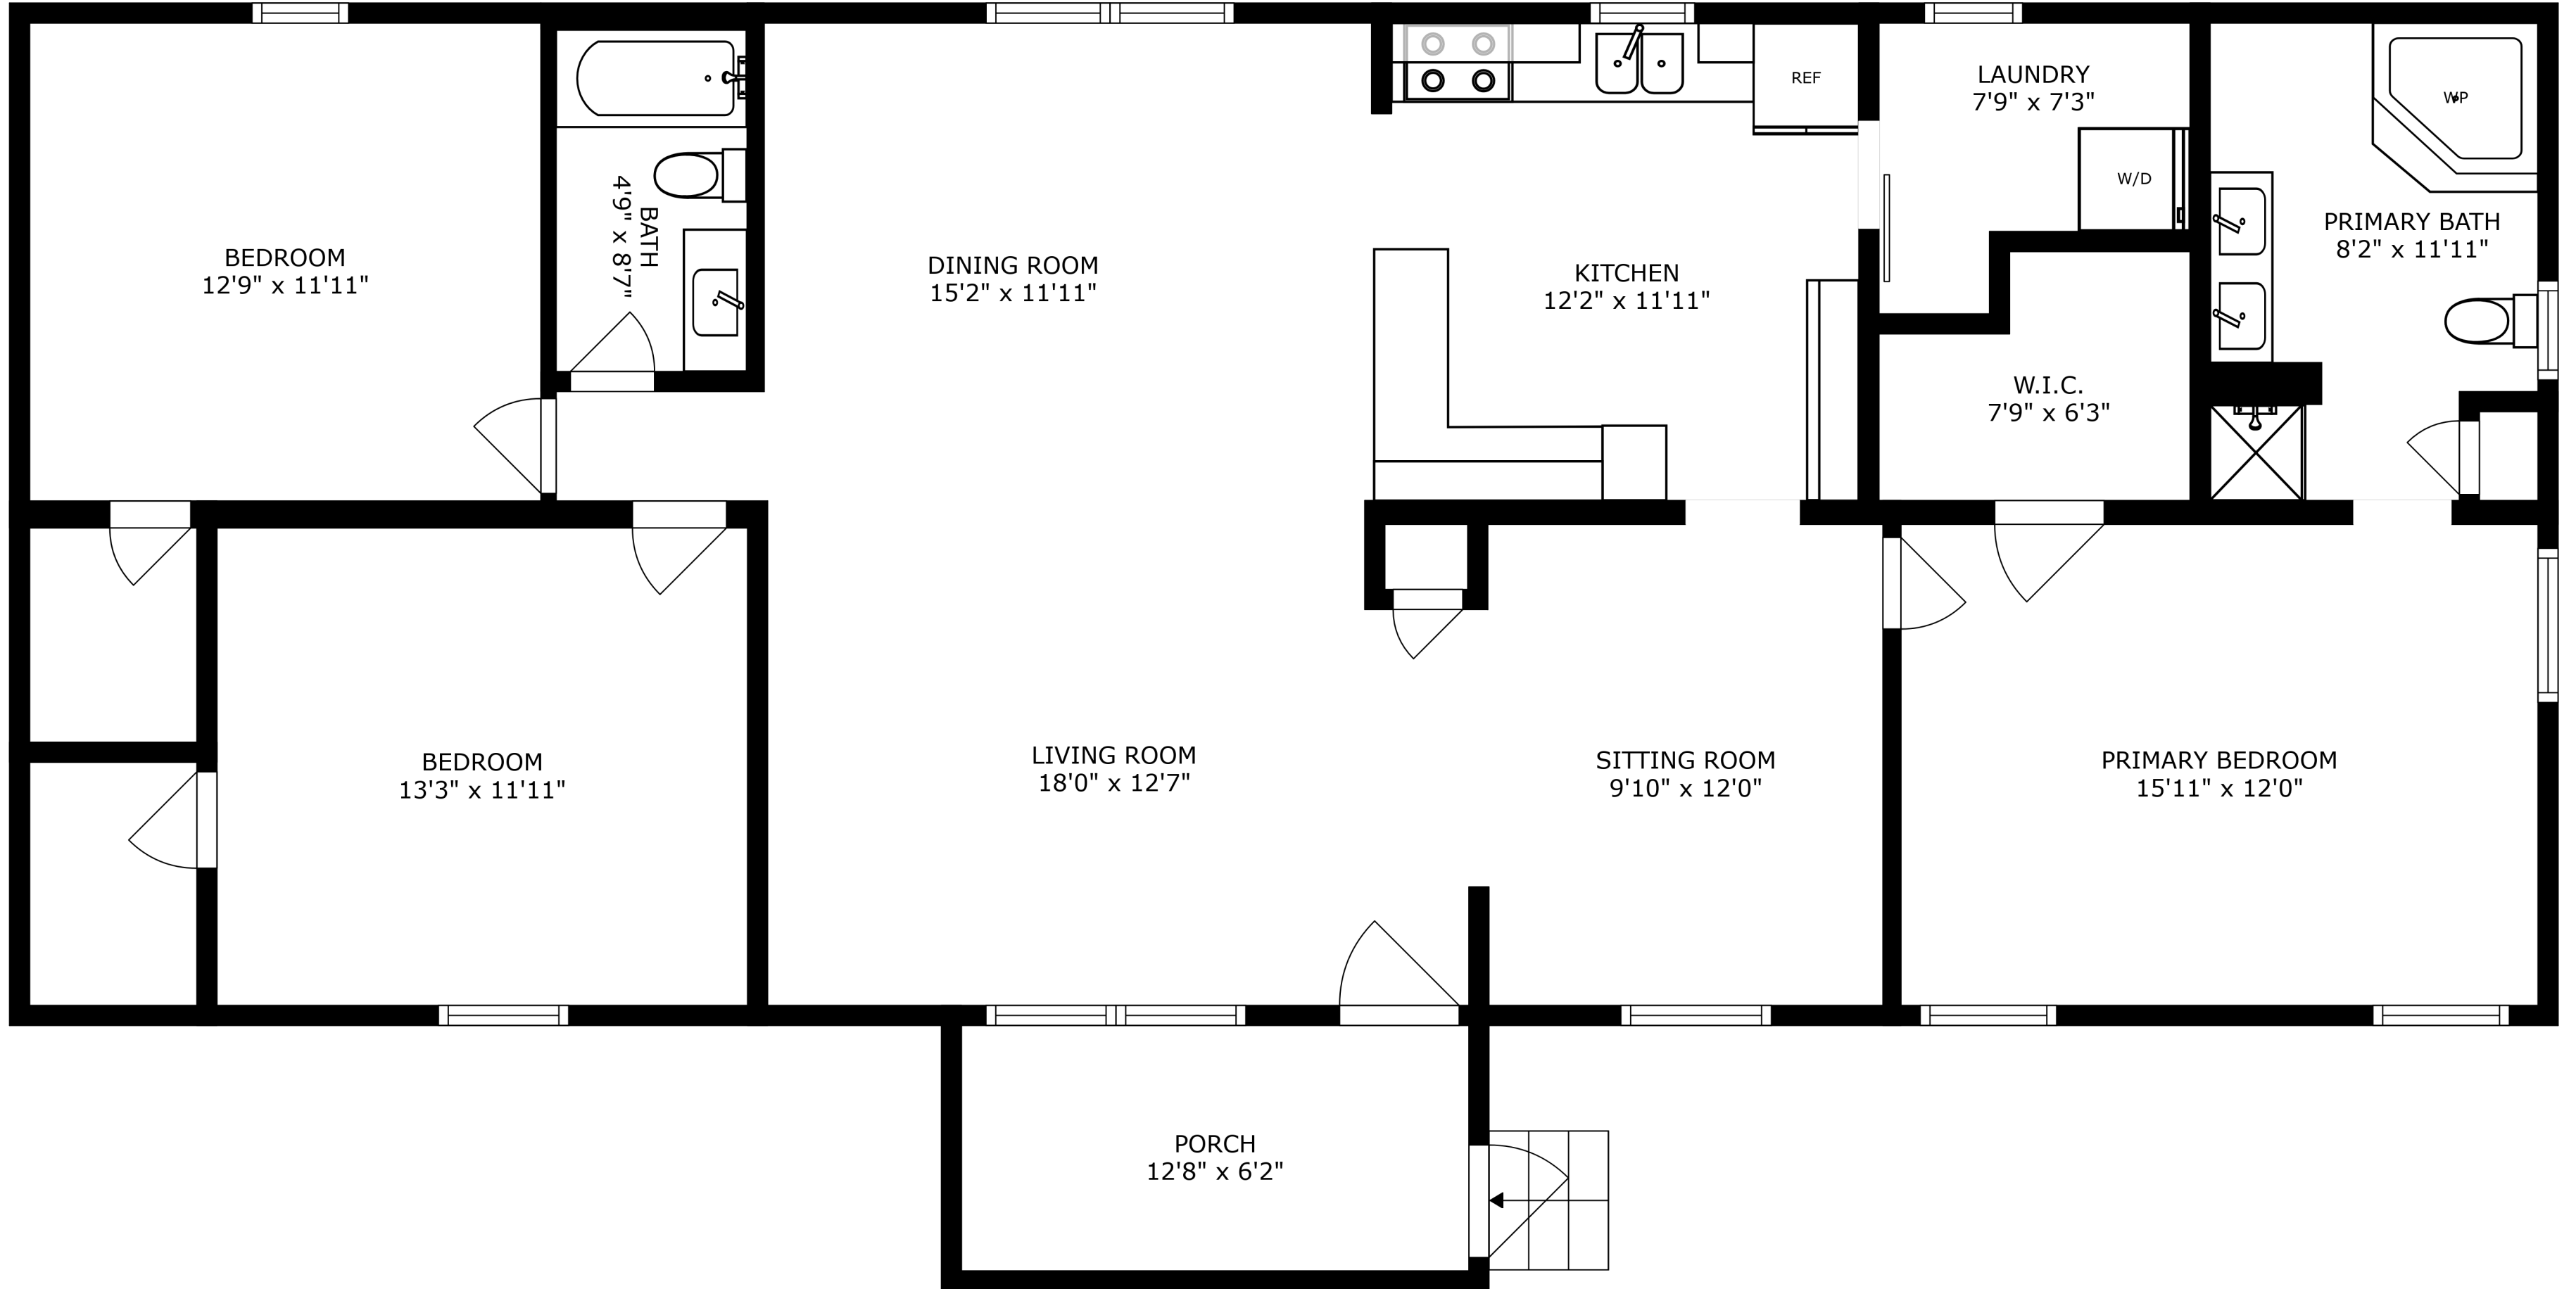

PATIO
50'6" x 7'11"

SIZES AND DIMENSIONS ARE APPROXIMATE, ACTUAL MAY VARY.