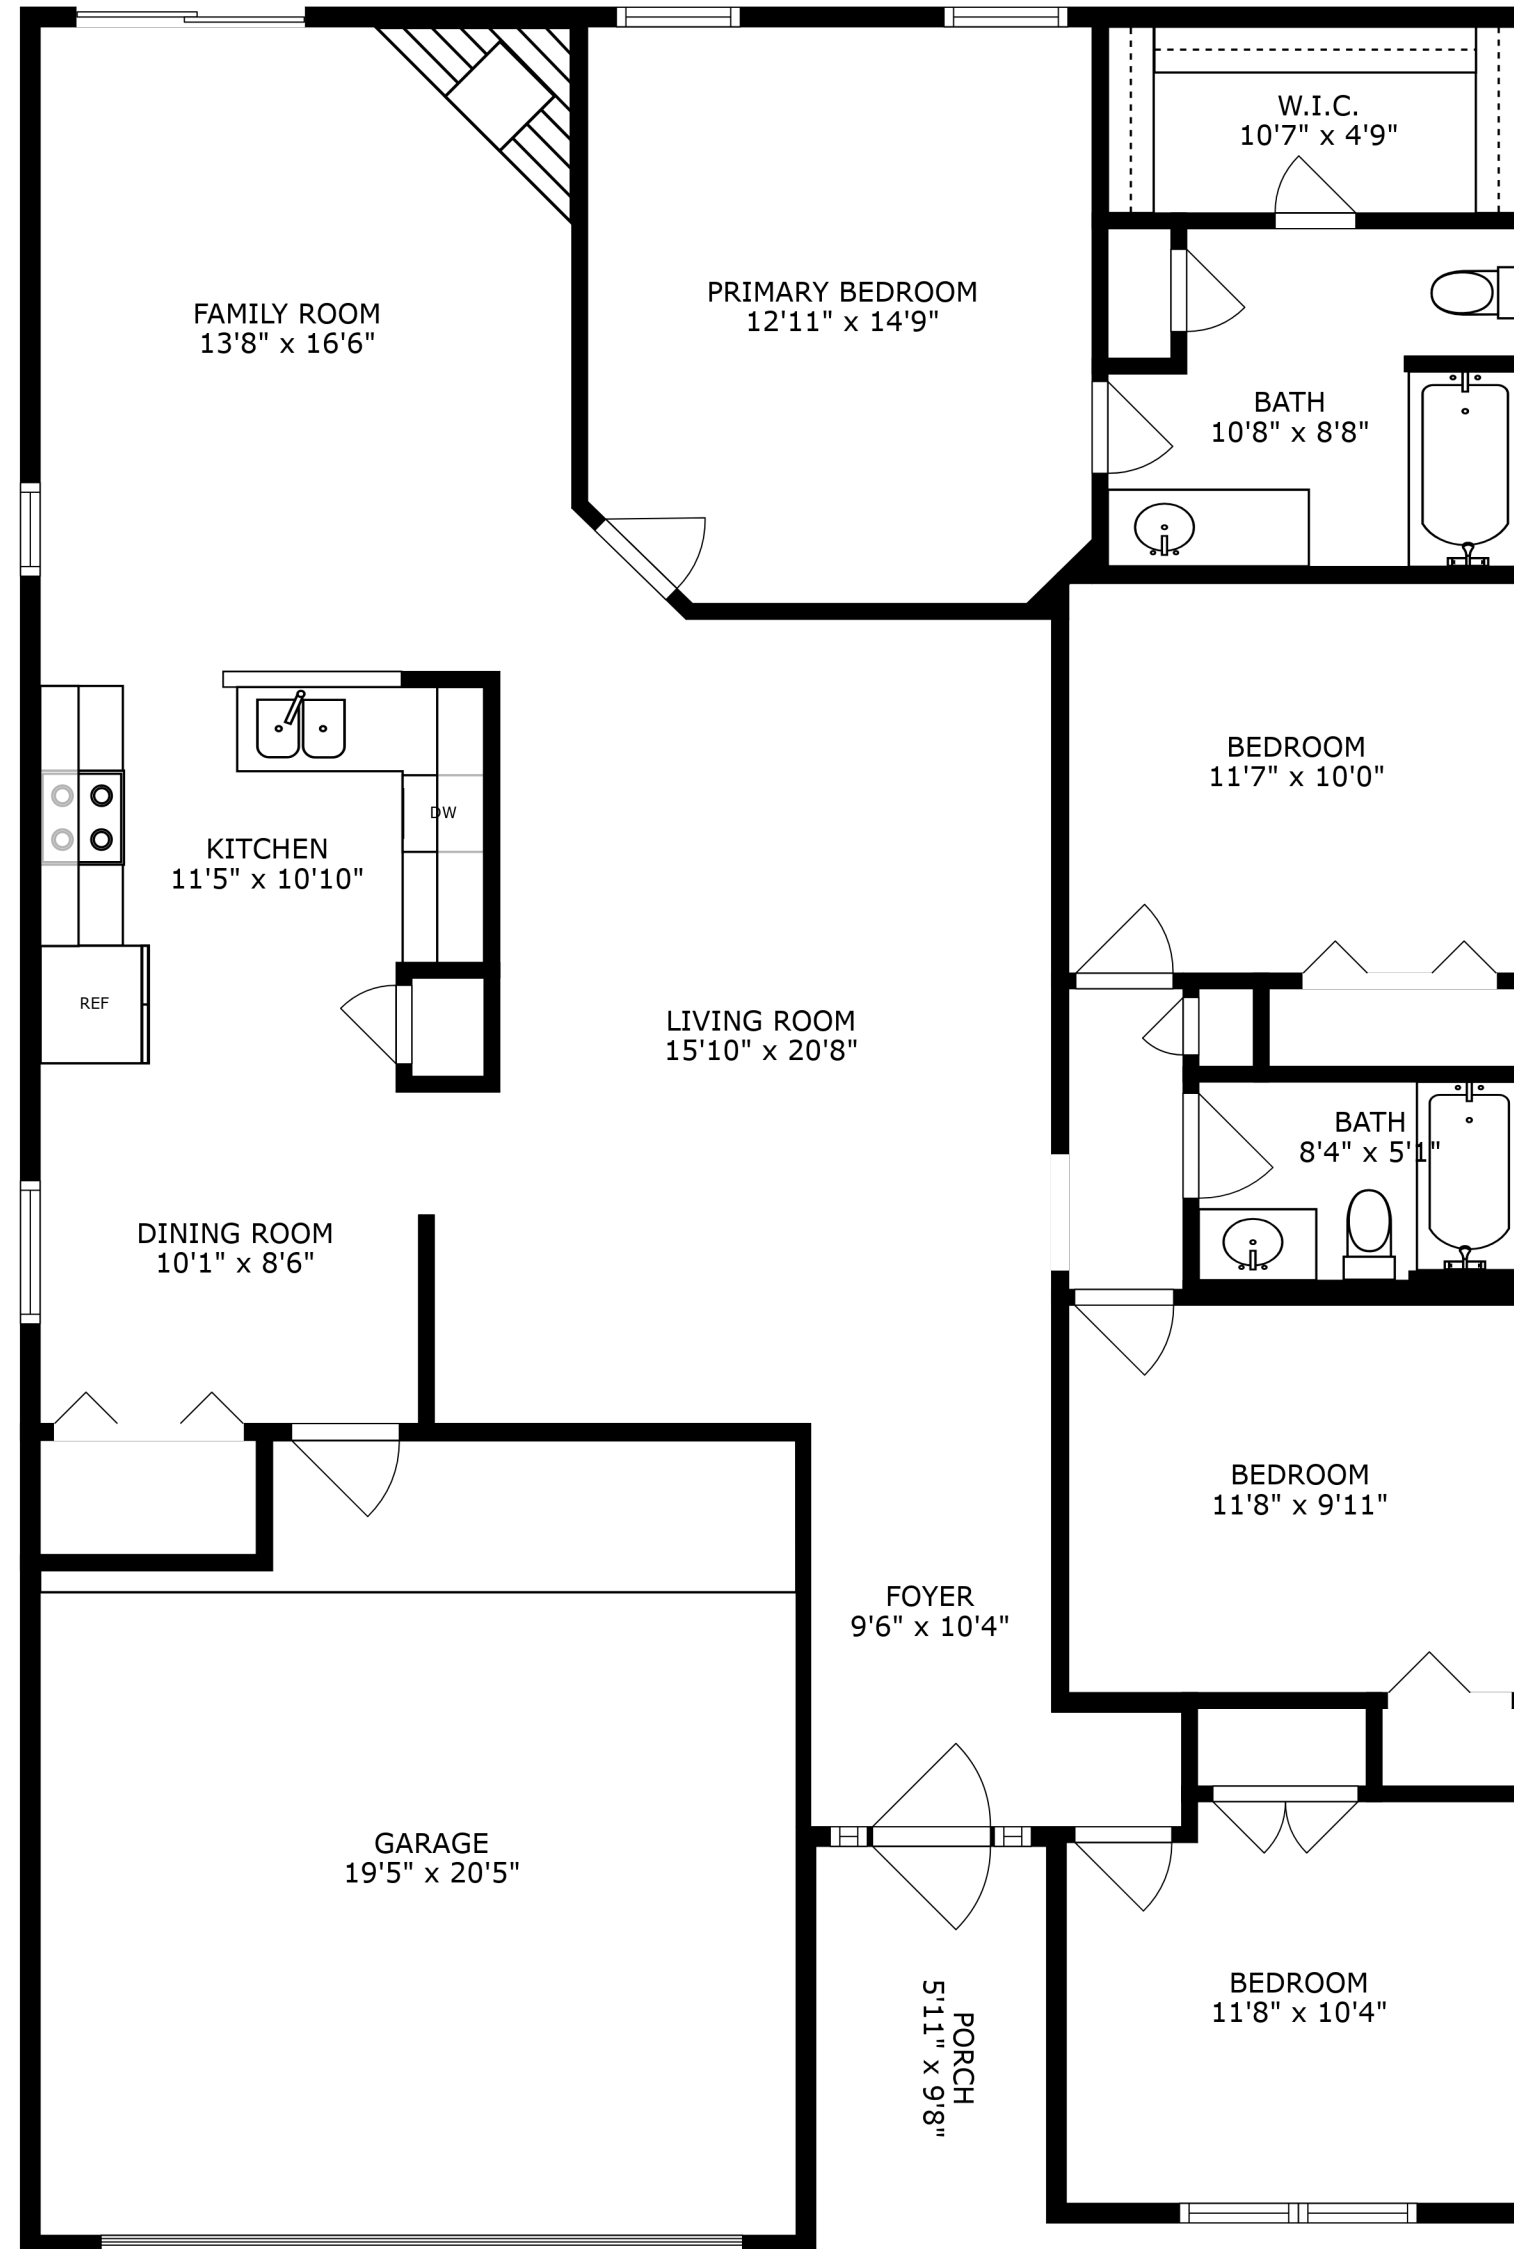

PATIO  
39'0" x 4'11"

SIZES AND DIMENSIONS ARE APPROXIMATE, ACTUAL MAY VARY.