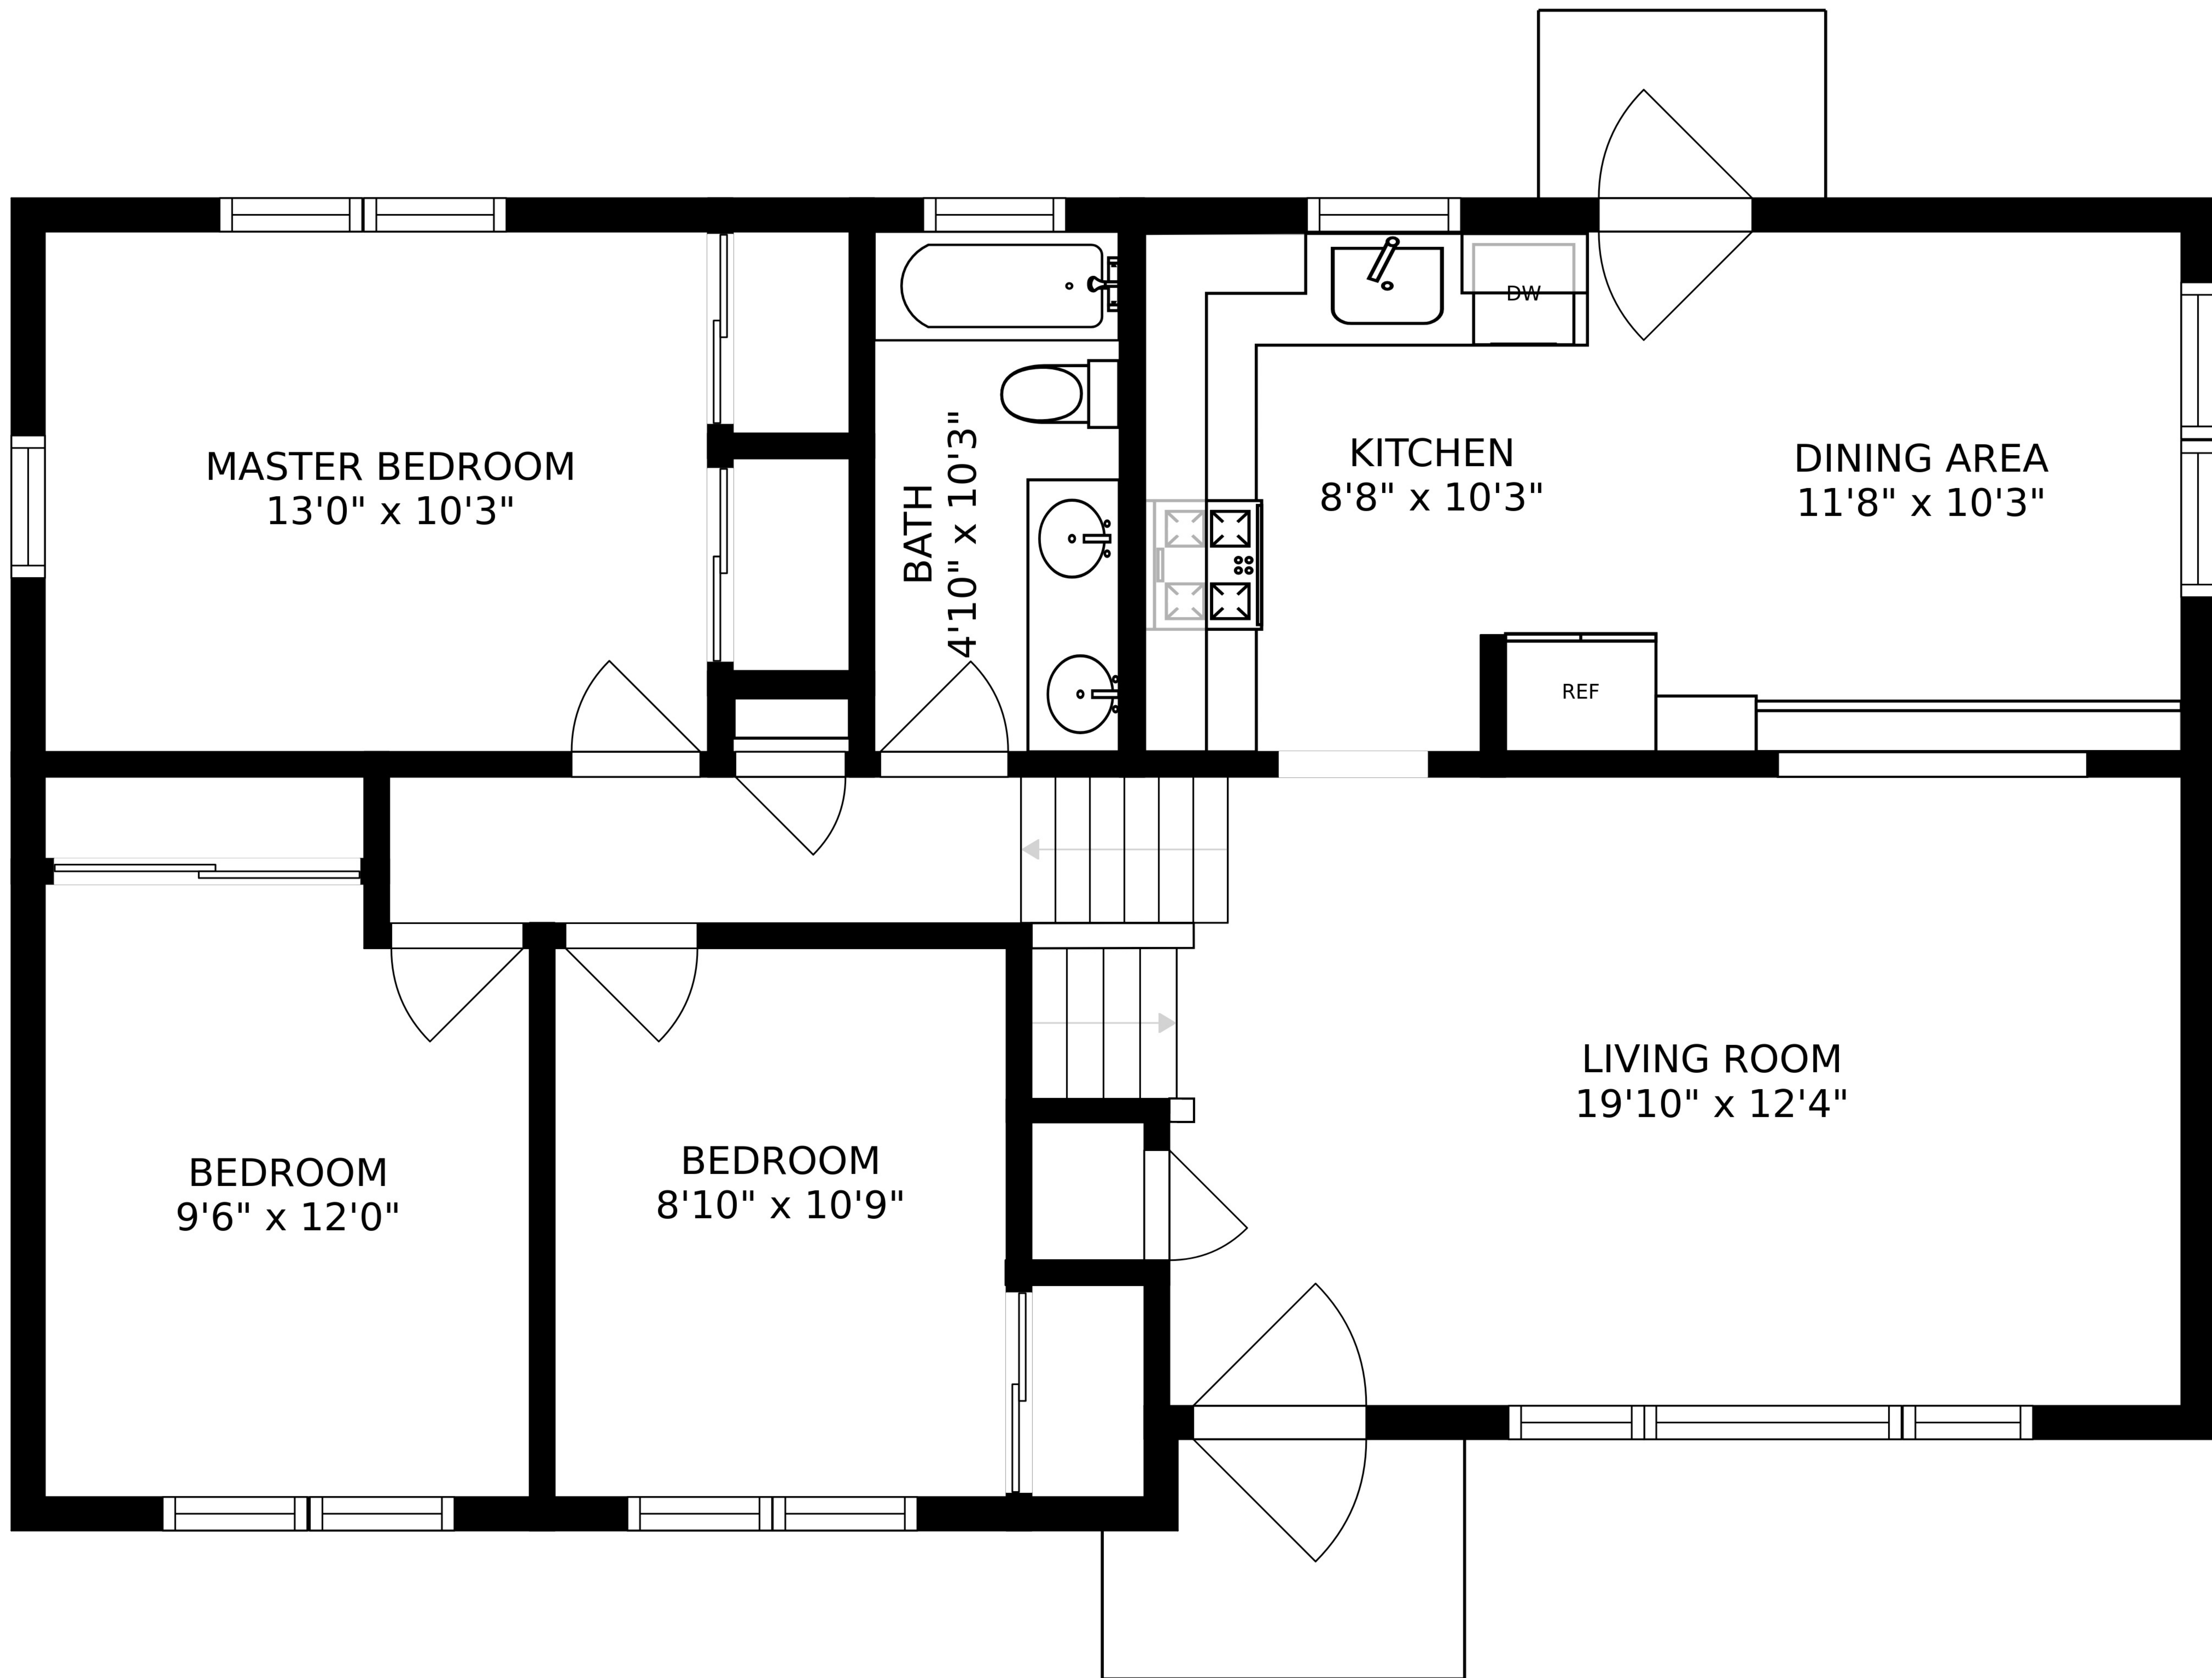

SIZES AND DIMENSIONS ARE APPROXIMATE, ACTUAL MAY VARY.

SIZES AND DIMENSIONS ARE APPROXIMATE, ACTUAL MAY VARY.

FAMILY ROOM
21'7" x 24'10"

BATH
9'7" x 7'1"

BASEMENT
20'5" x 23'1"