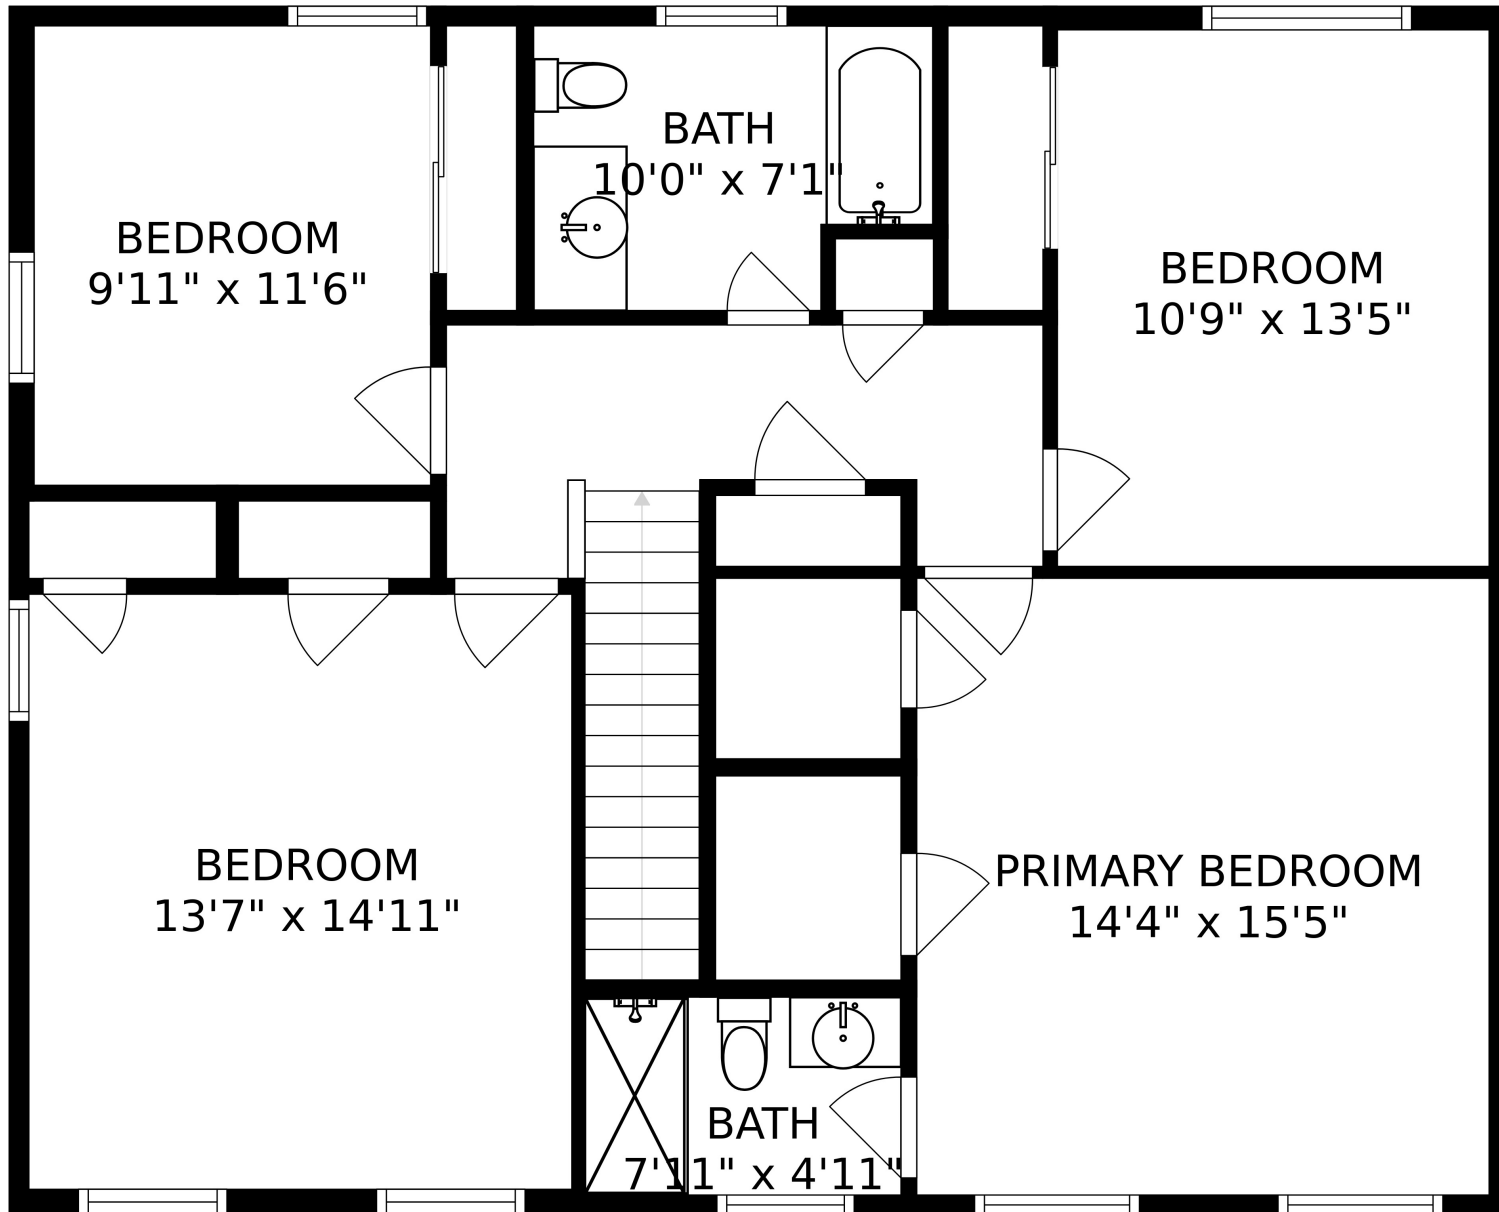

SIZES AND DIMENSIONS ARE APPROXIMATE, ACTUAL MAY VARY.

SIZES AND DIMENSIONS ARE APPROXIMATE, ACTUAL MAY VARY.

SIZES AND DIMENSIONS ARE APPROXIMATE, ACTUAL MAY VARY.

STORAGE
17'9" x 25'1"

RECREATION ROOM
22'1" x 25'1"

SIZES AND DIMENSIONS ARE APPROXIMATE, ACTUAL MAY VARY.