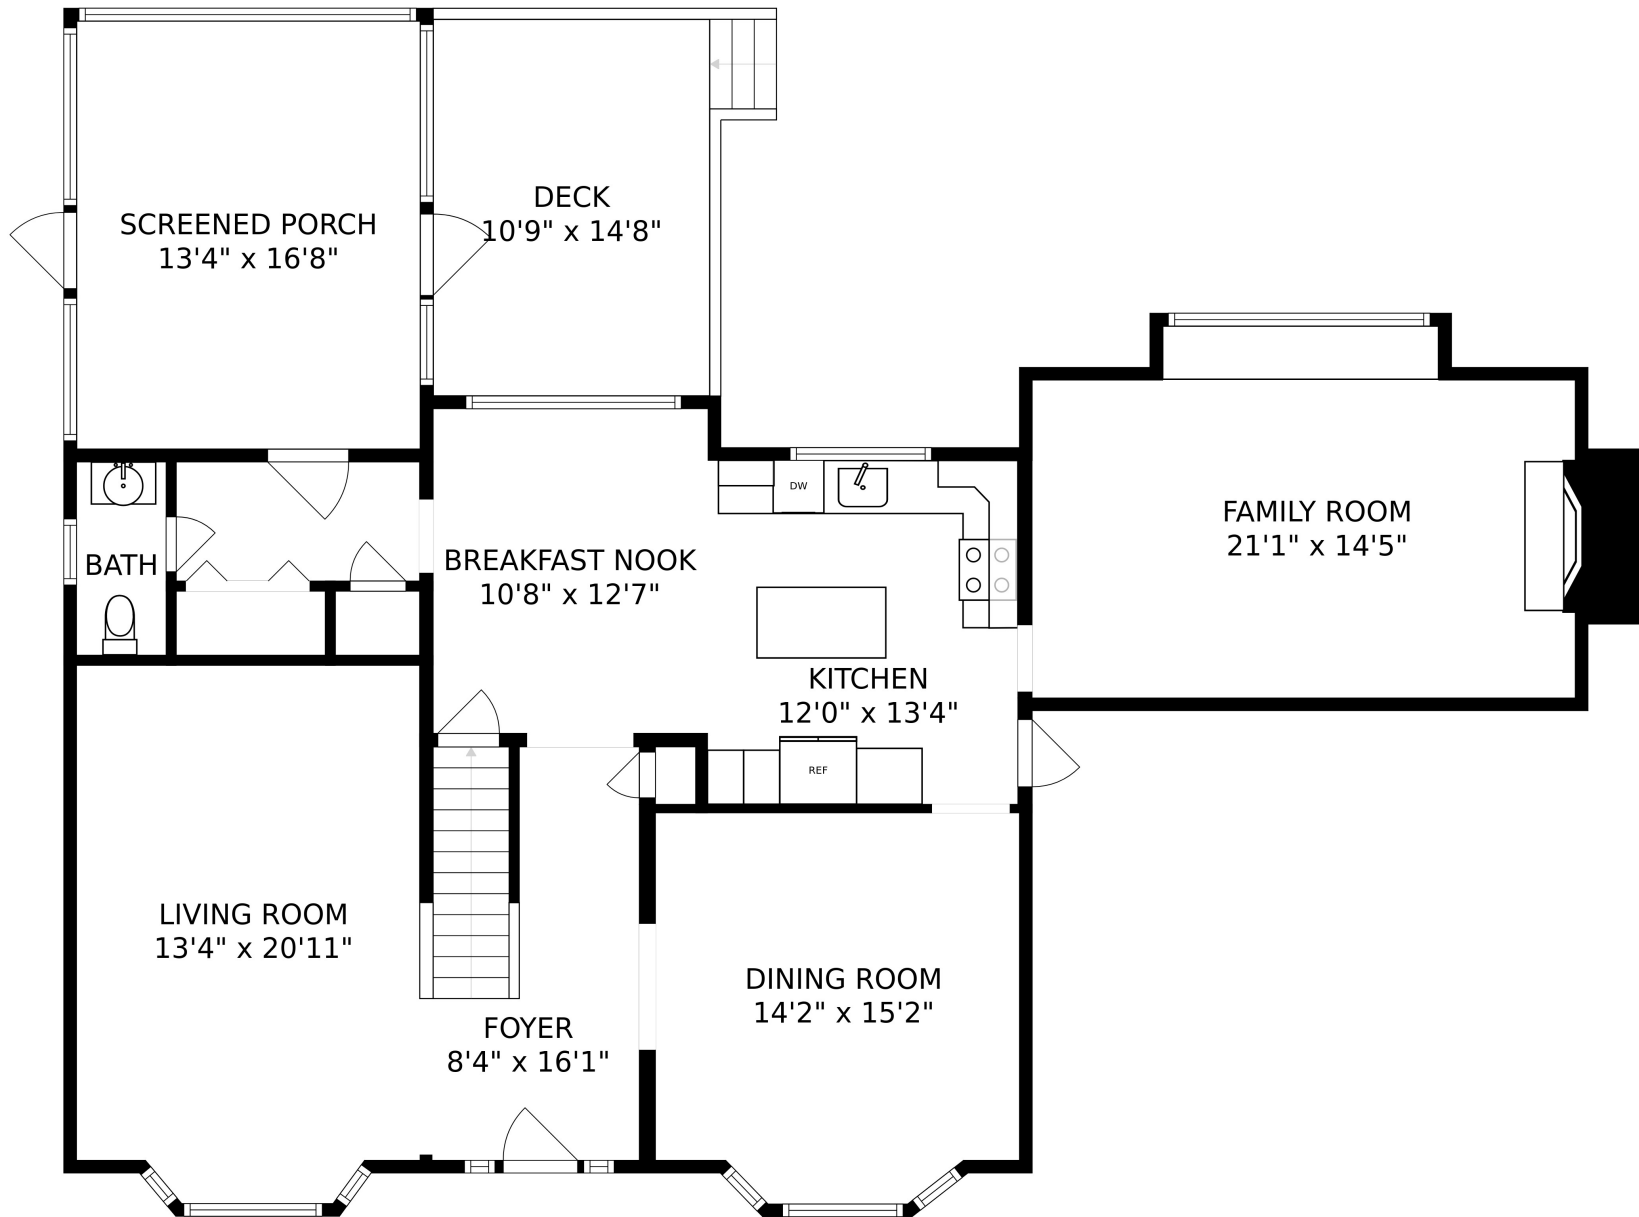

SIZES AND DIMENSIONS ARE APPROXIMATE, ACTUAL MAY VARY.

SIZES AND DIMENSIONS ARE APPROXIMATE, ACTUAL MAY VARY.

SIZES AND DIMENSIONS ARE APPROXIMATE, ACTUAL MAY VARY.

STORAGE
17'9" x 25'1"

RECREATION ROOM
22'1" x 25'1"

SIZES AND DIMENSIONS ARE APPROXIMATE, ACTUAL MAY VARY.