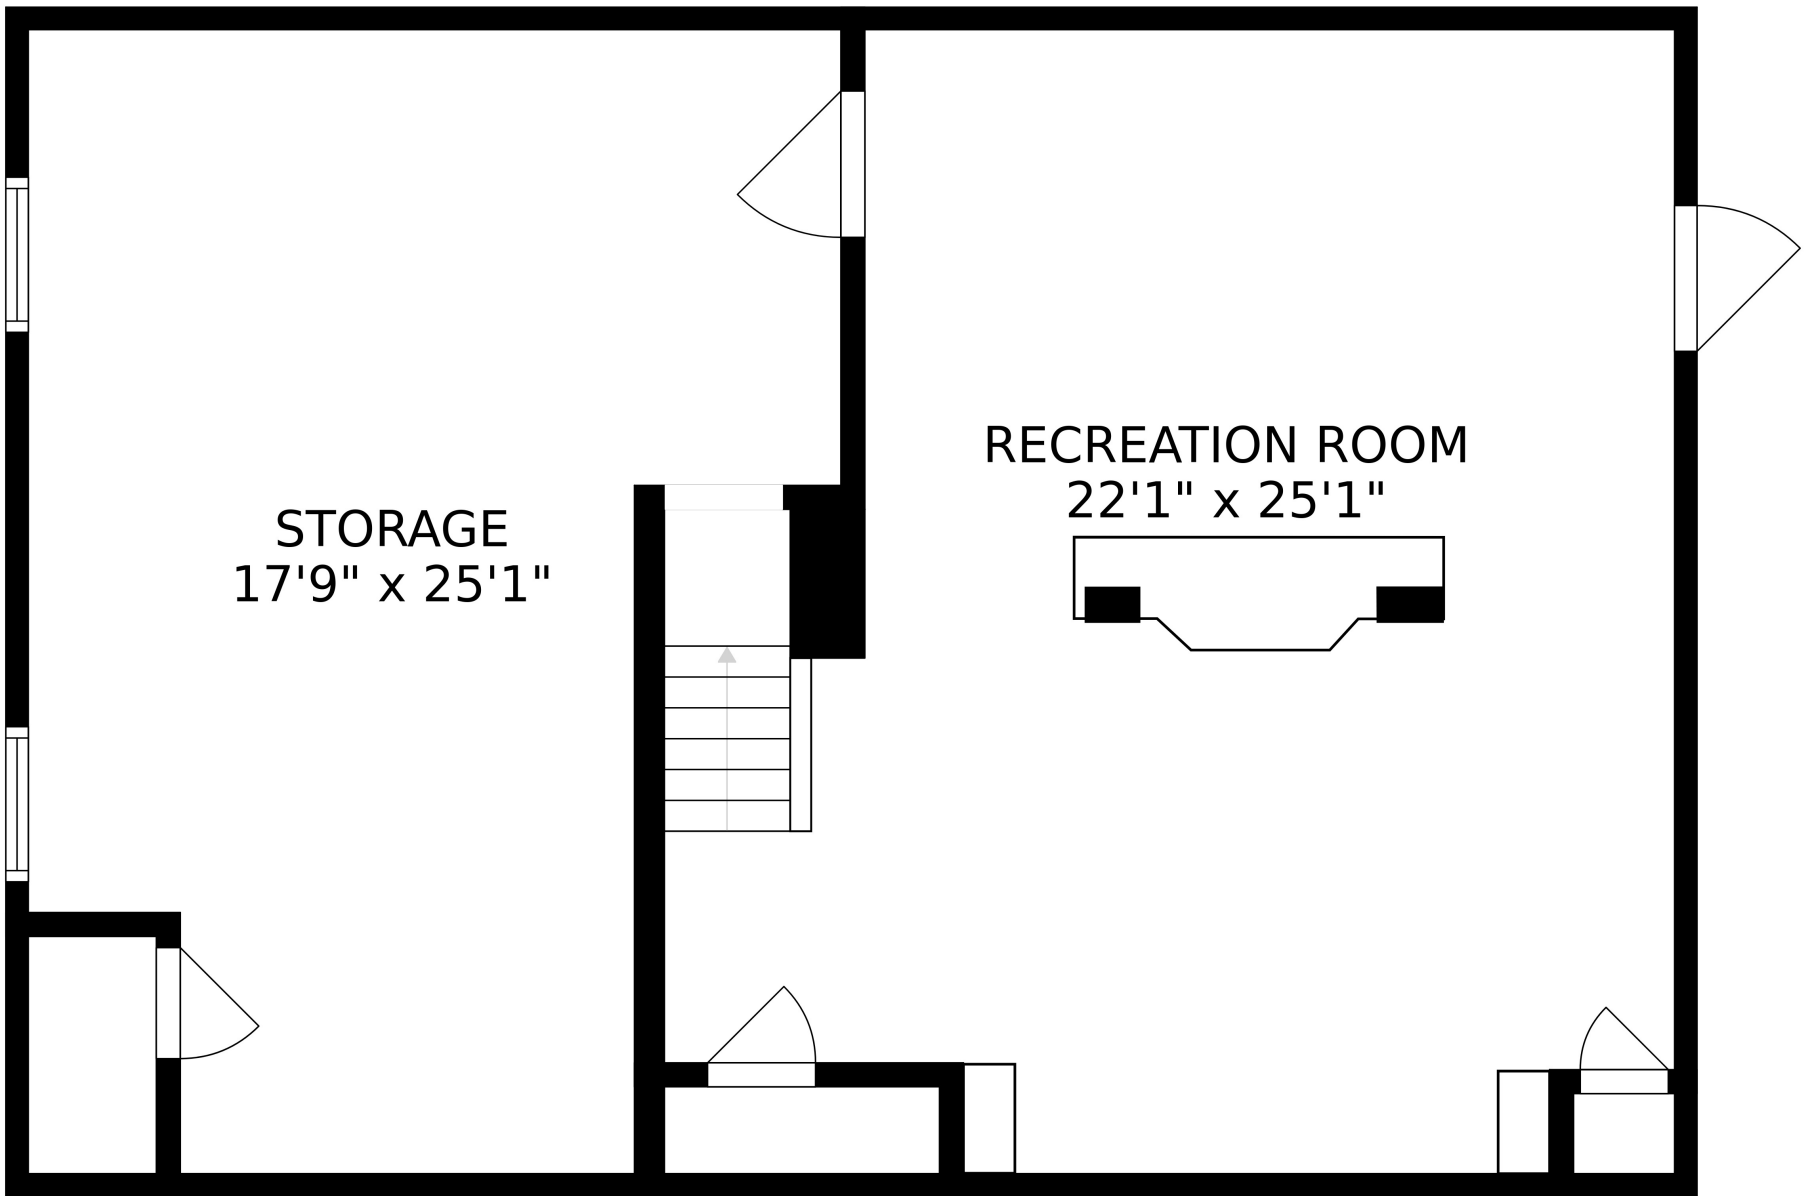

SIZES AND DIMENSIONS ARE APPROXIMATE, ACTUAL MAY VARY.

SIZES AND DIMENSIONS ARE APPROXIMATE, ACTUAL MAY VARY.

SIZES AND DIMENSIONS ARE APPROXIMATE, ACTUAL MAY VARY.

STORAGE
17'9" x 25'1"

RECREATION ROOM
22'1" x 25'1"

SIZES AND DIMENSIONS ARE APPROXIMATE, ACTUAL MAY VARY.