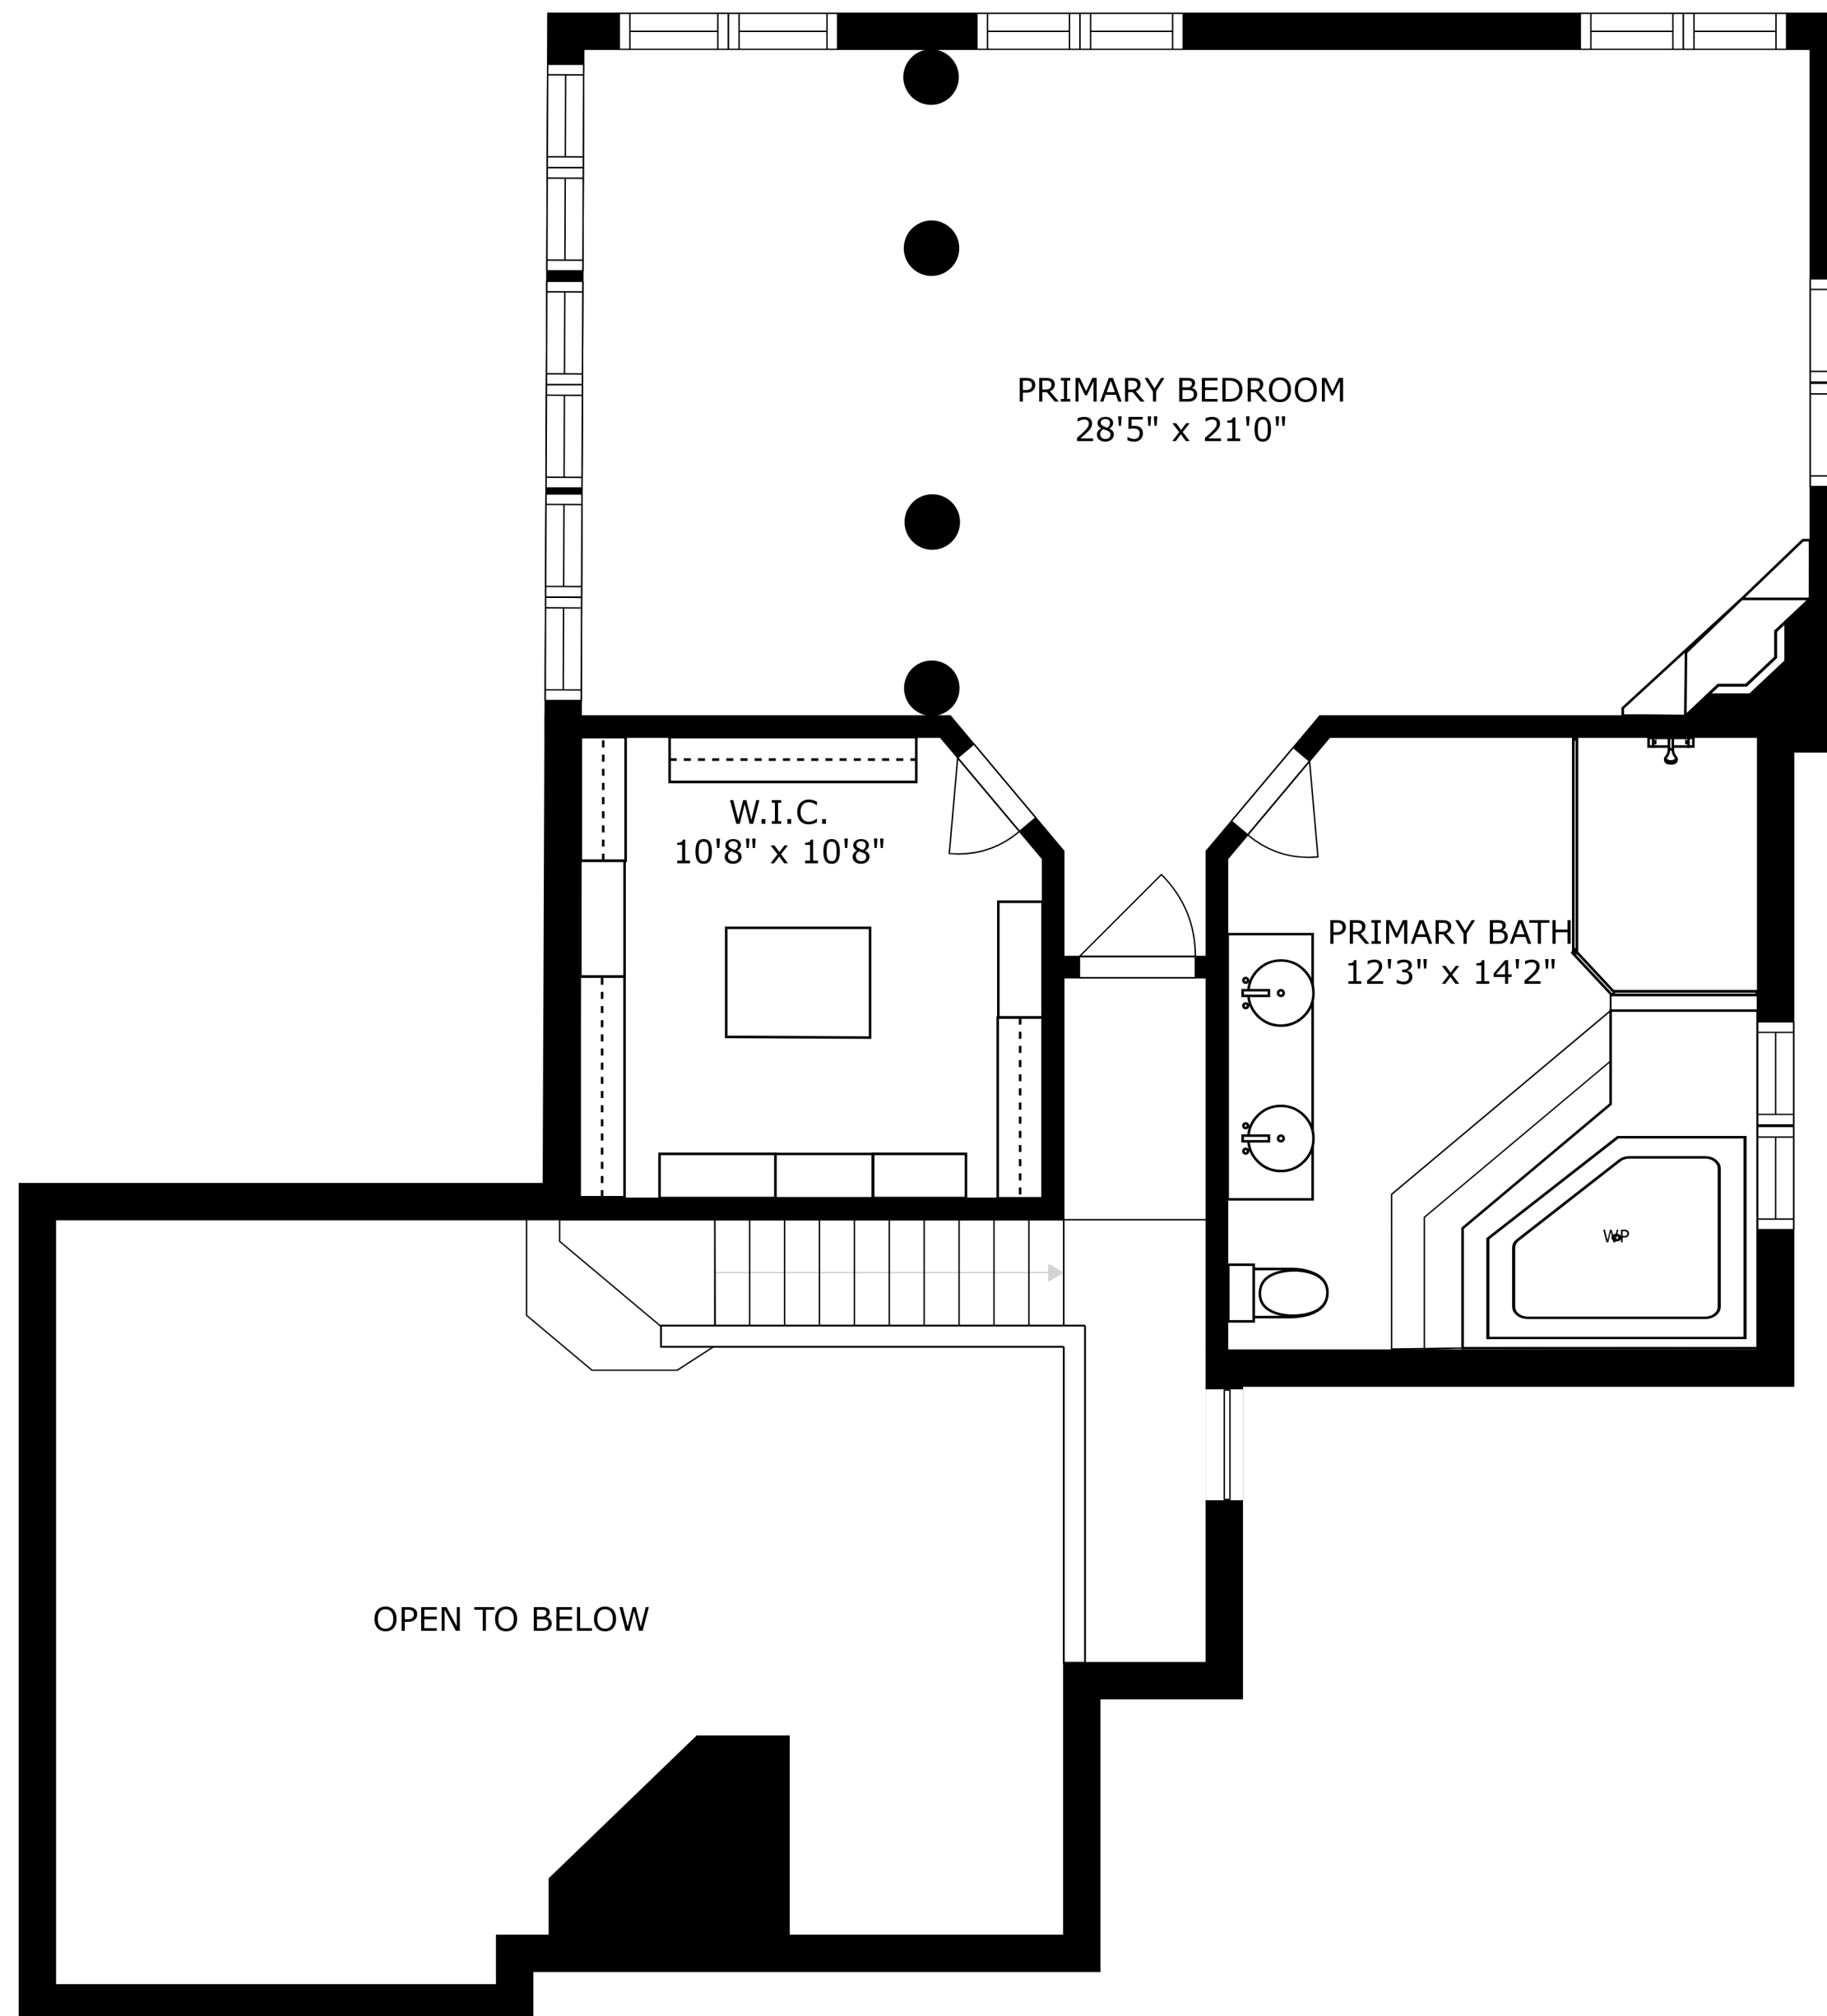

SIZES AND DIMENSIONS ARE APPROXIMATE, ACTUAL MAY VARY.

SIZES AND DIMENSIONS ARE APPROXIMATE, ACTUAL MAY VARY.

SIZES AND DIMENSIONS ARE APPROXIMATE, ACTUAL MAY VARY.

RECREATION ROOM  
16'6" x 19'4"

ELECTRICAL ROOM  
6'4" x 13'8"

W.I.C.  
6'4" x 7'7"