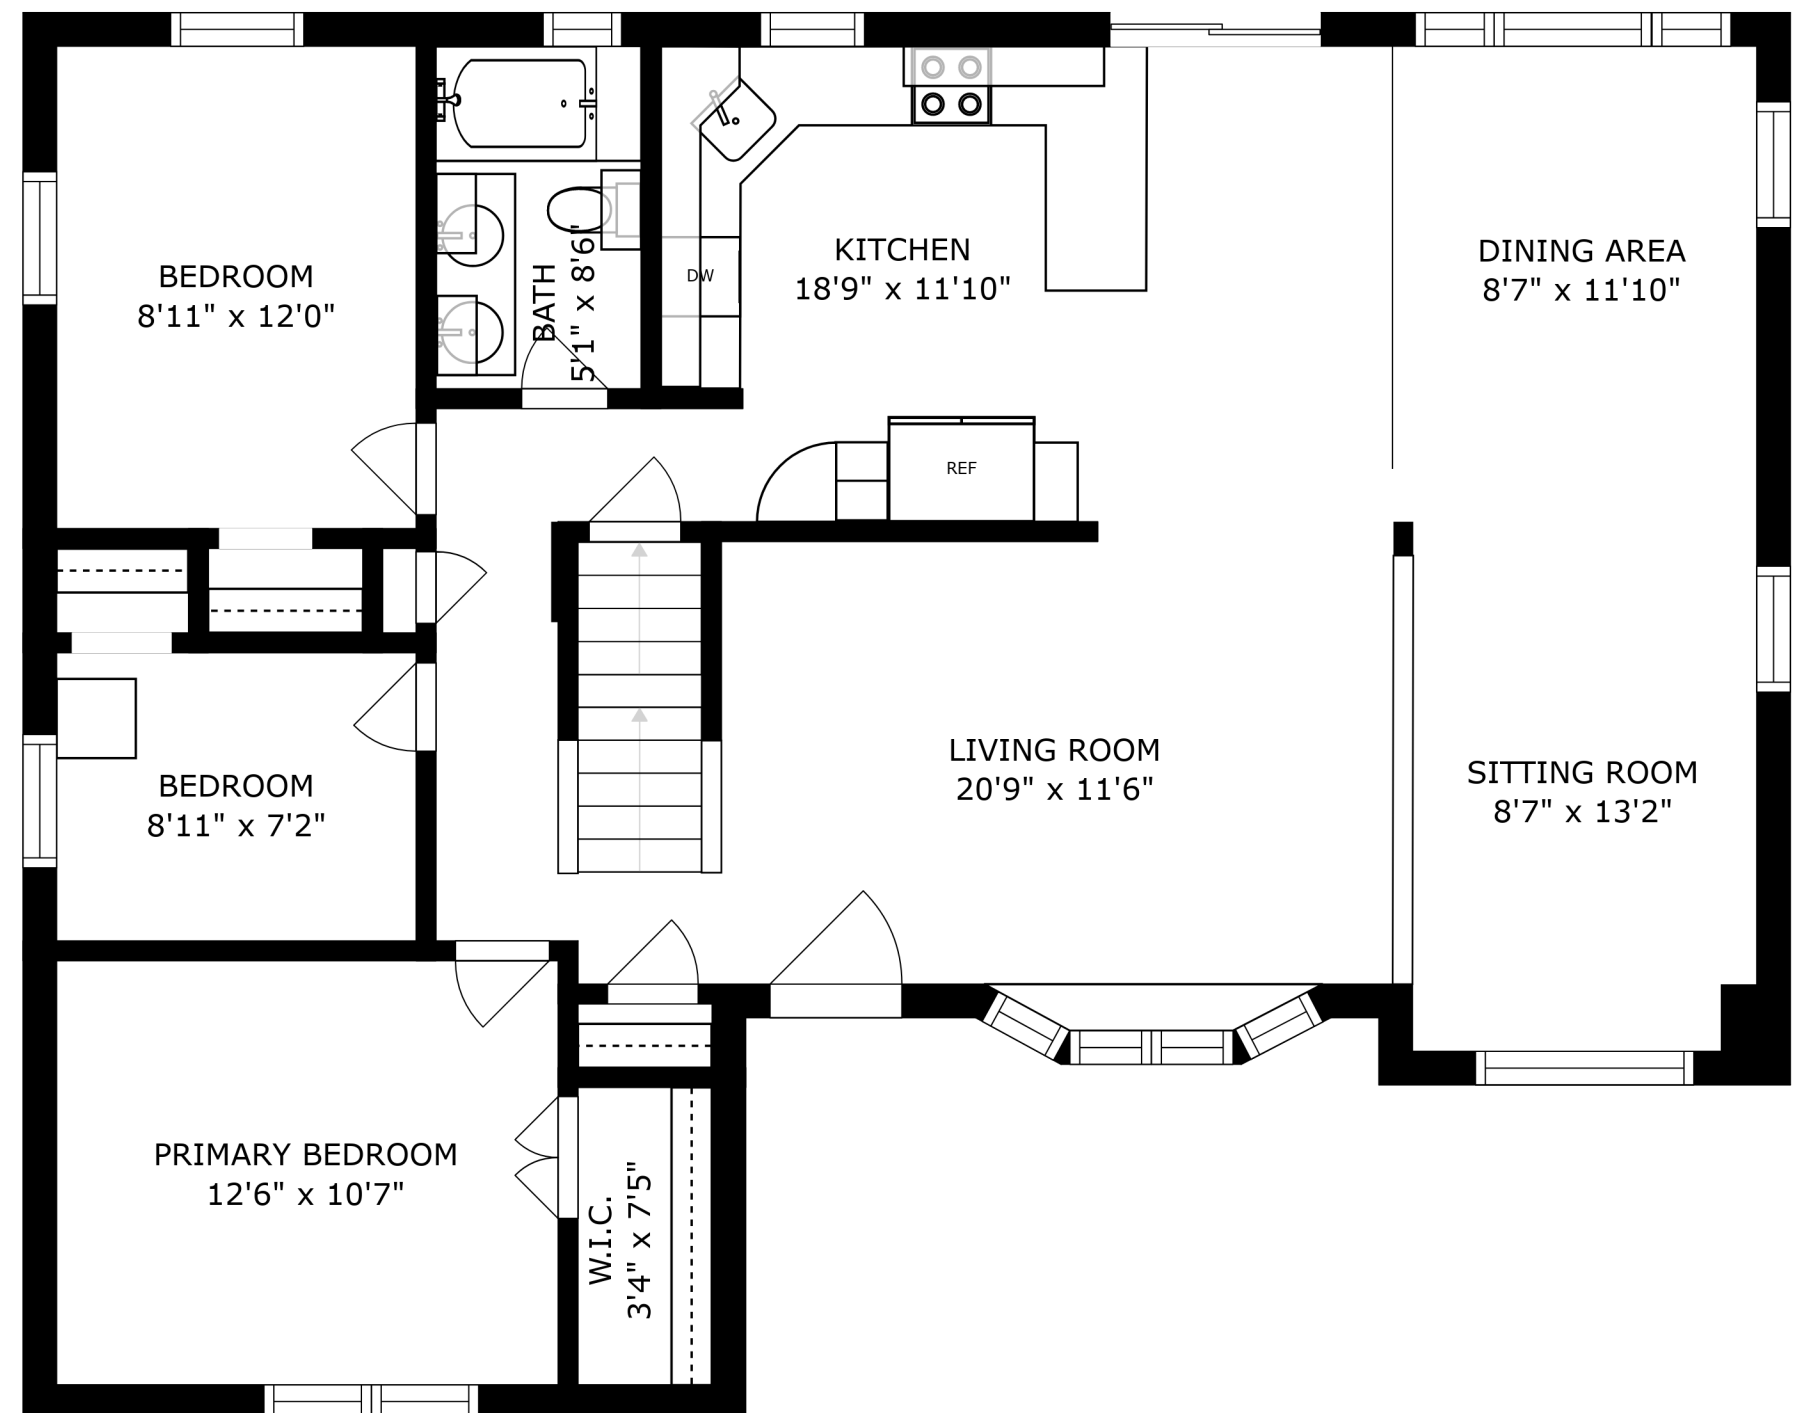

FLOOR 3

FLOOR 1

FLOOR 2

SIZES AND DIMENSIONS ARE APPROXIMATE, ACTUAL MAY VARY.

SIZES AND DIMENSIONS ARE APPROXIMATE, ACTUAL MAY VARY.

BASEMENT  
16'0" x 22'2"

RECREATION ROOM  
18'8" x 16'4"

LAUNDRY  
8'1" x 5'11"