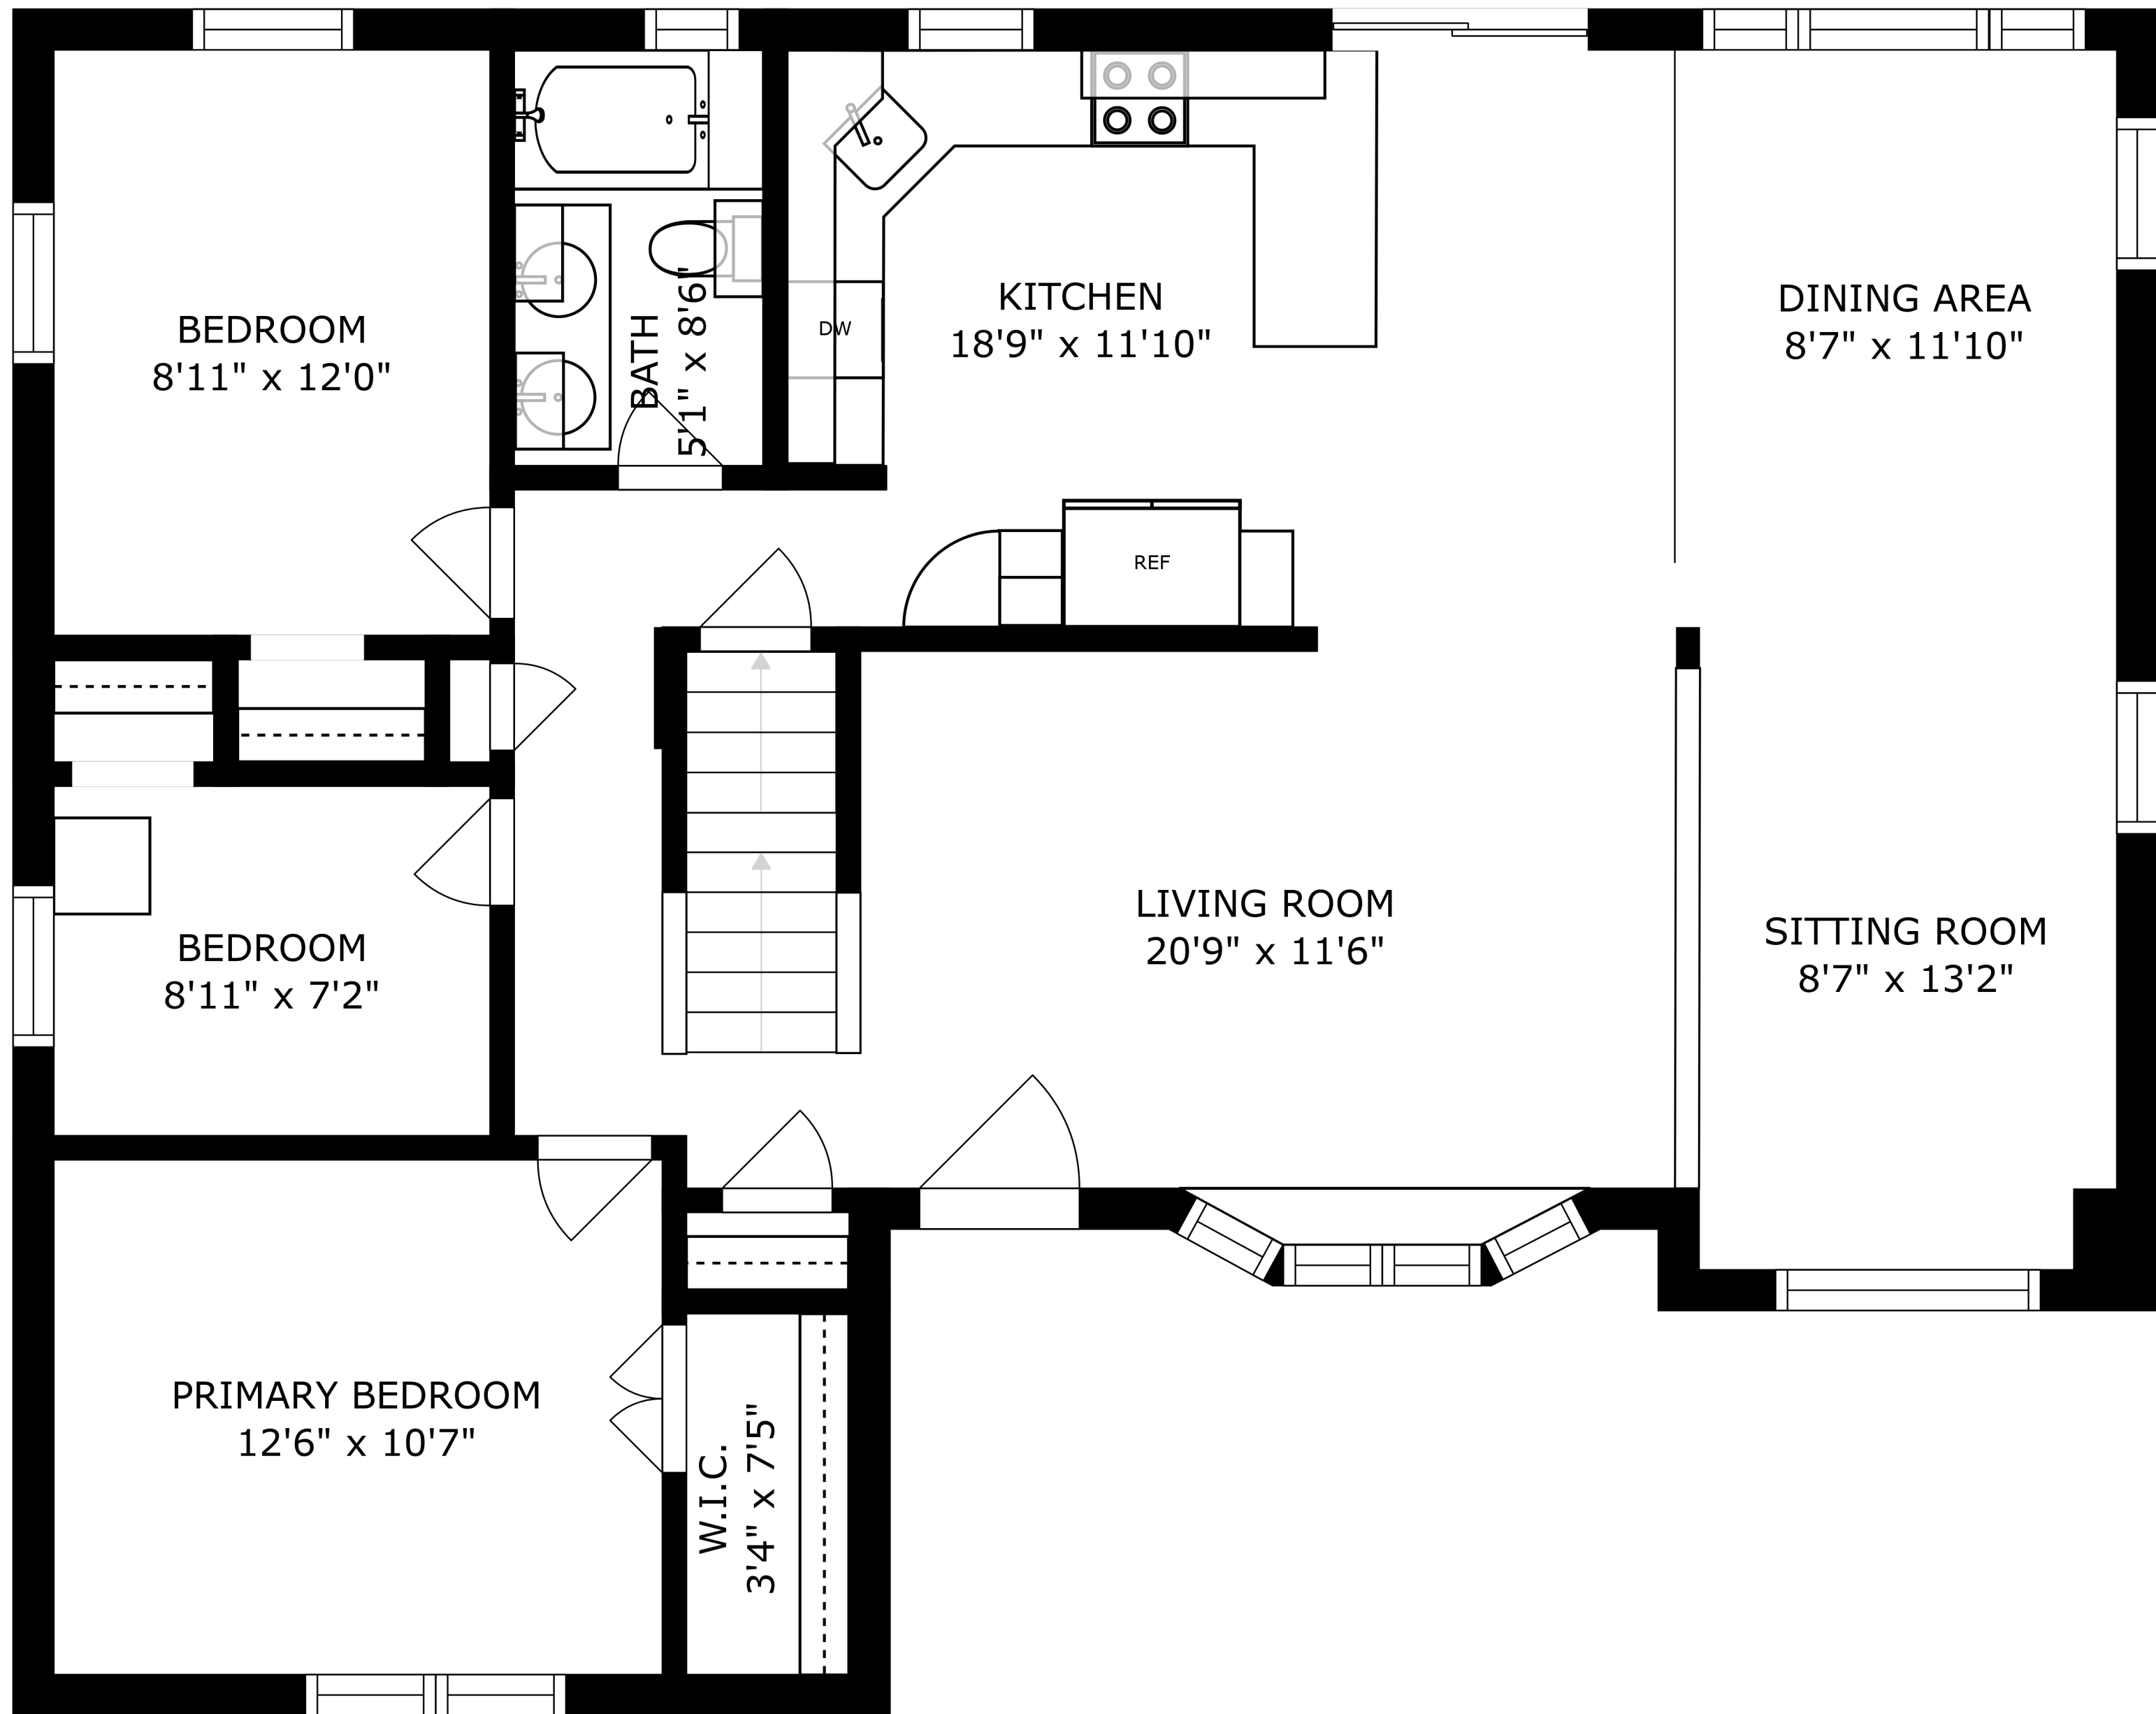

FLOOR 3

FLOOR 1

FLOOR 2

SIZES AND DIMENSIONS ARE APPROXIMATE, ACTUAL MAY VARY.

SIZES AND DIMENSIONS ARE APPROXIMATE, ACTUAL MAY VARY.

BASEMENT  
16'0" x 22'2"

RECREATION ROOM  
18'8" x 16'4"

LAUNDRY  
8'1" x 5'11"