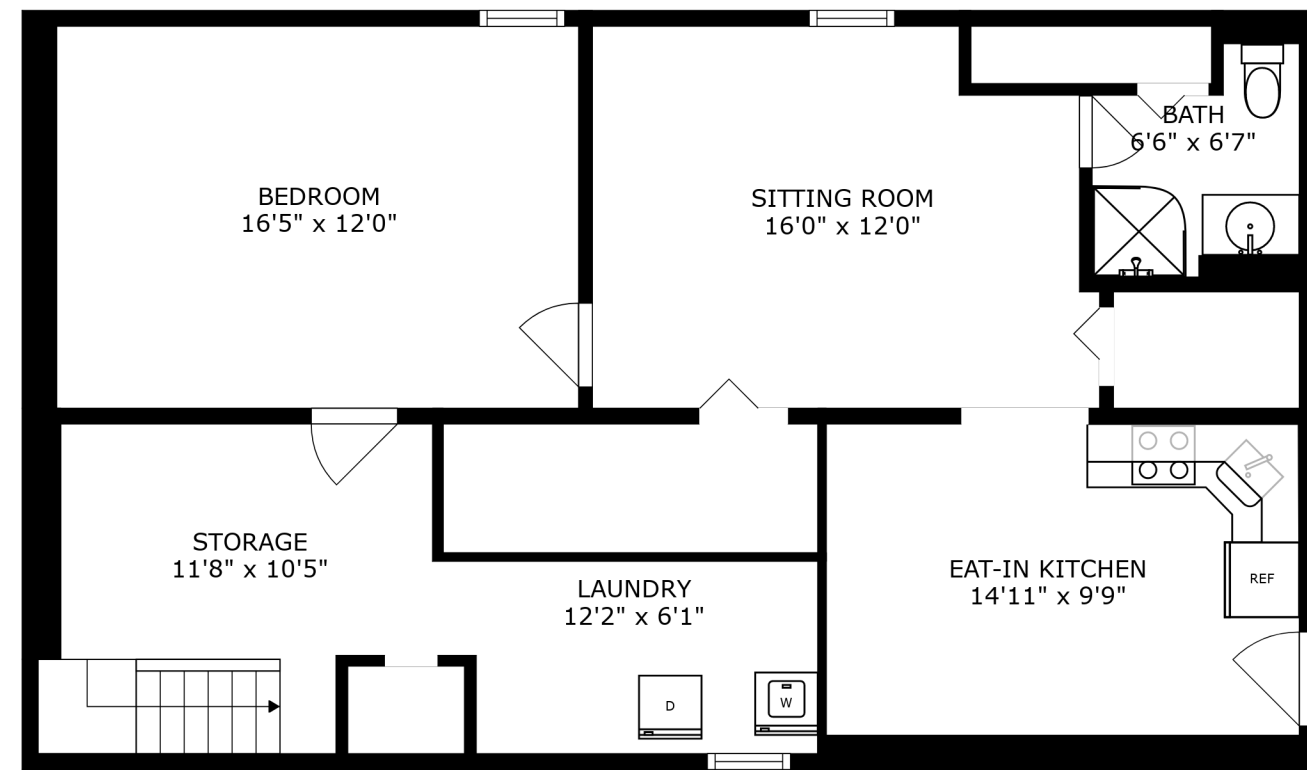

FLOOR 2

FLOOR 3

FLOOR 1

SIZES AND DIMENSIONS ARE APPROXIMATE, ACTUAL MAY VARY.

FOYER  
13'7" x 9'11"

PORCH  
13'7" x 5'0"

PATIO  
26'11" x 17'7"

SIZES AND DIMENSIONS ARE APPROXIMATE, ACTUAL MAY VARY.