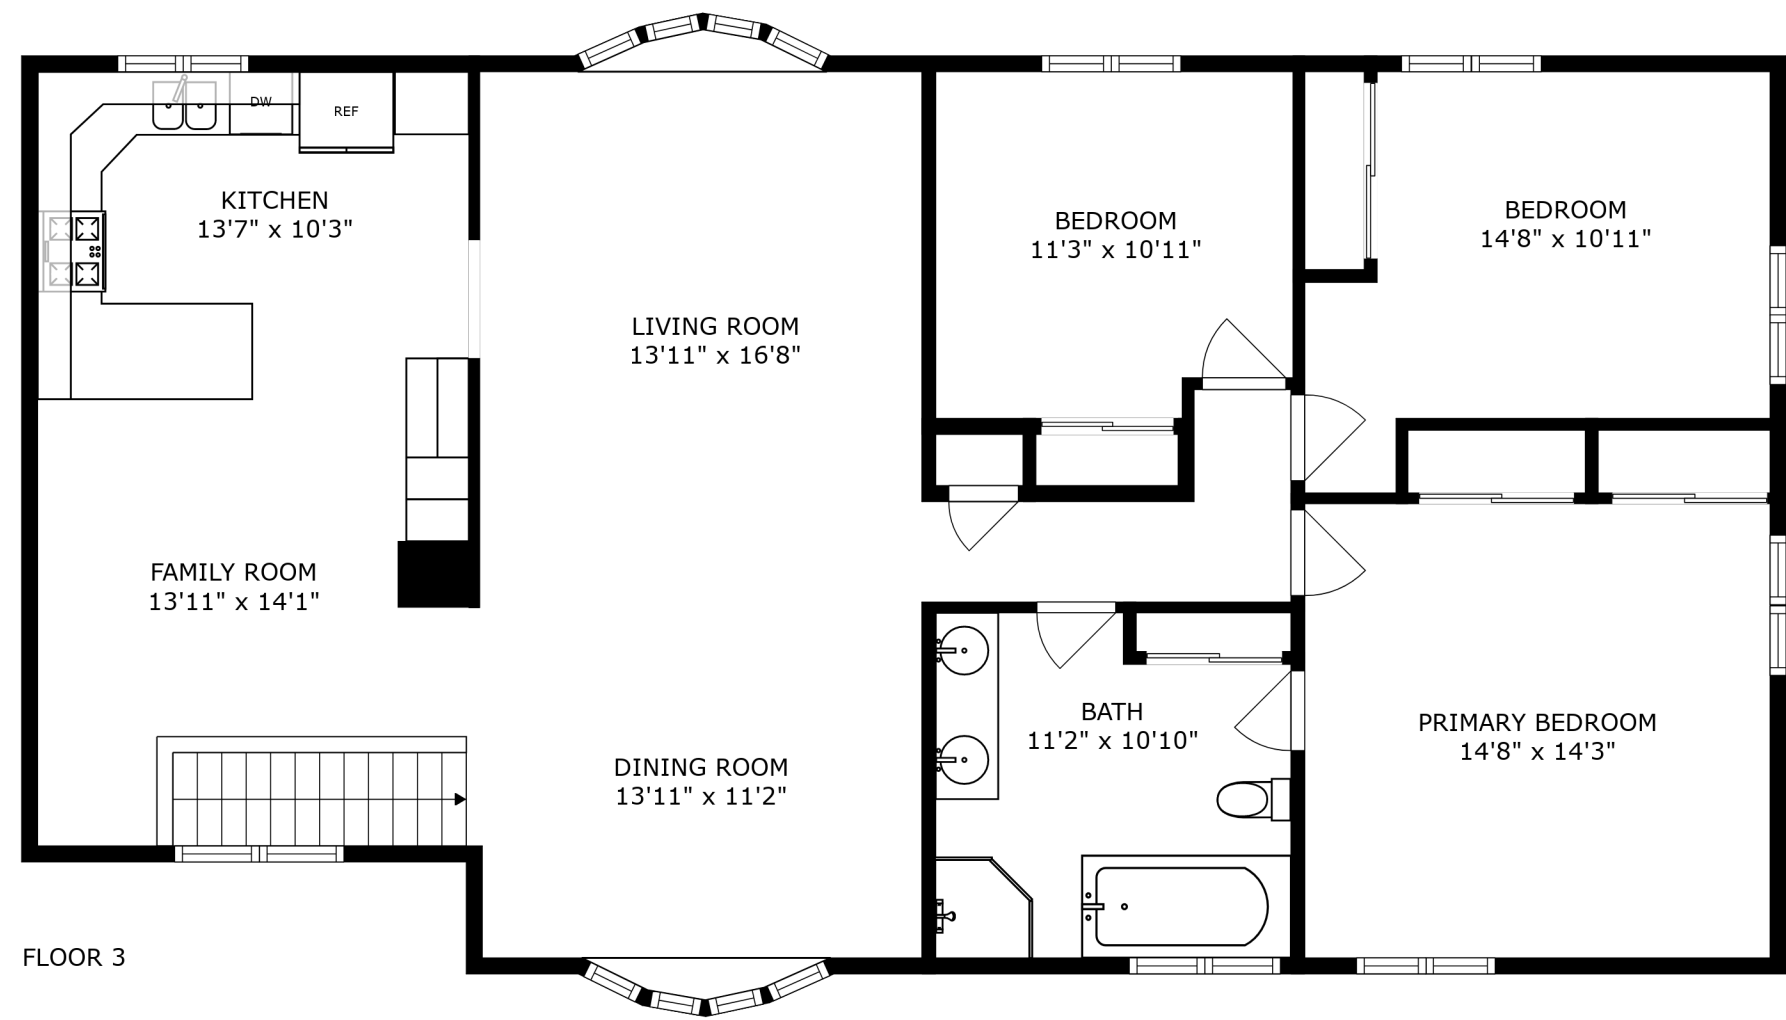

FLOOR 2

FLOOR 3

FLOOR 1

SIZES AND DIMENSIONS ARE APPROXIMATE, ACTUAL MAY VARY.

FOYER  
13'7" x 9'11"

PORCH  
13'7" x 5'0"

PATIO  
26'11" x 17'7"

SIZES AND DIMENSIONS ARE APPROXIMATE, ACTUAL MAY VARY.