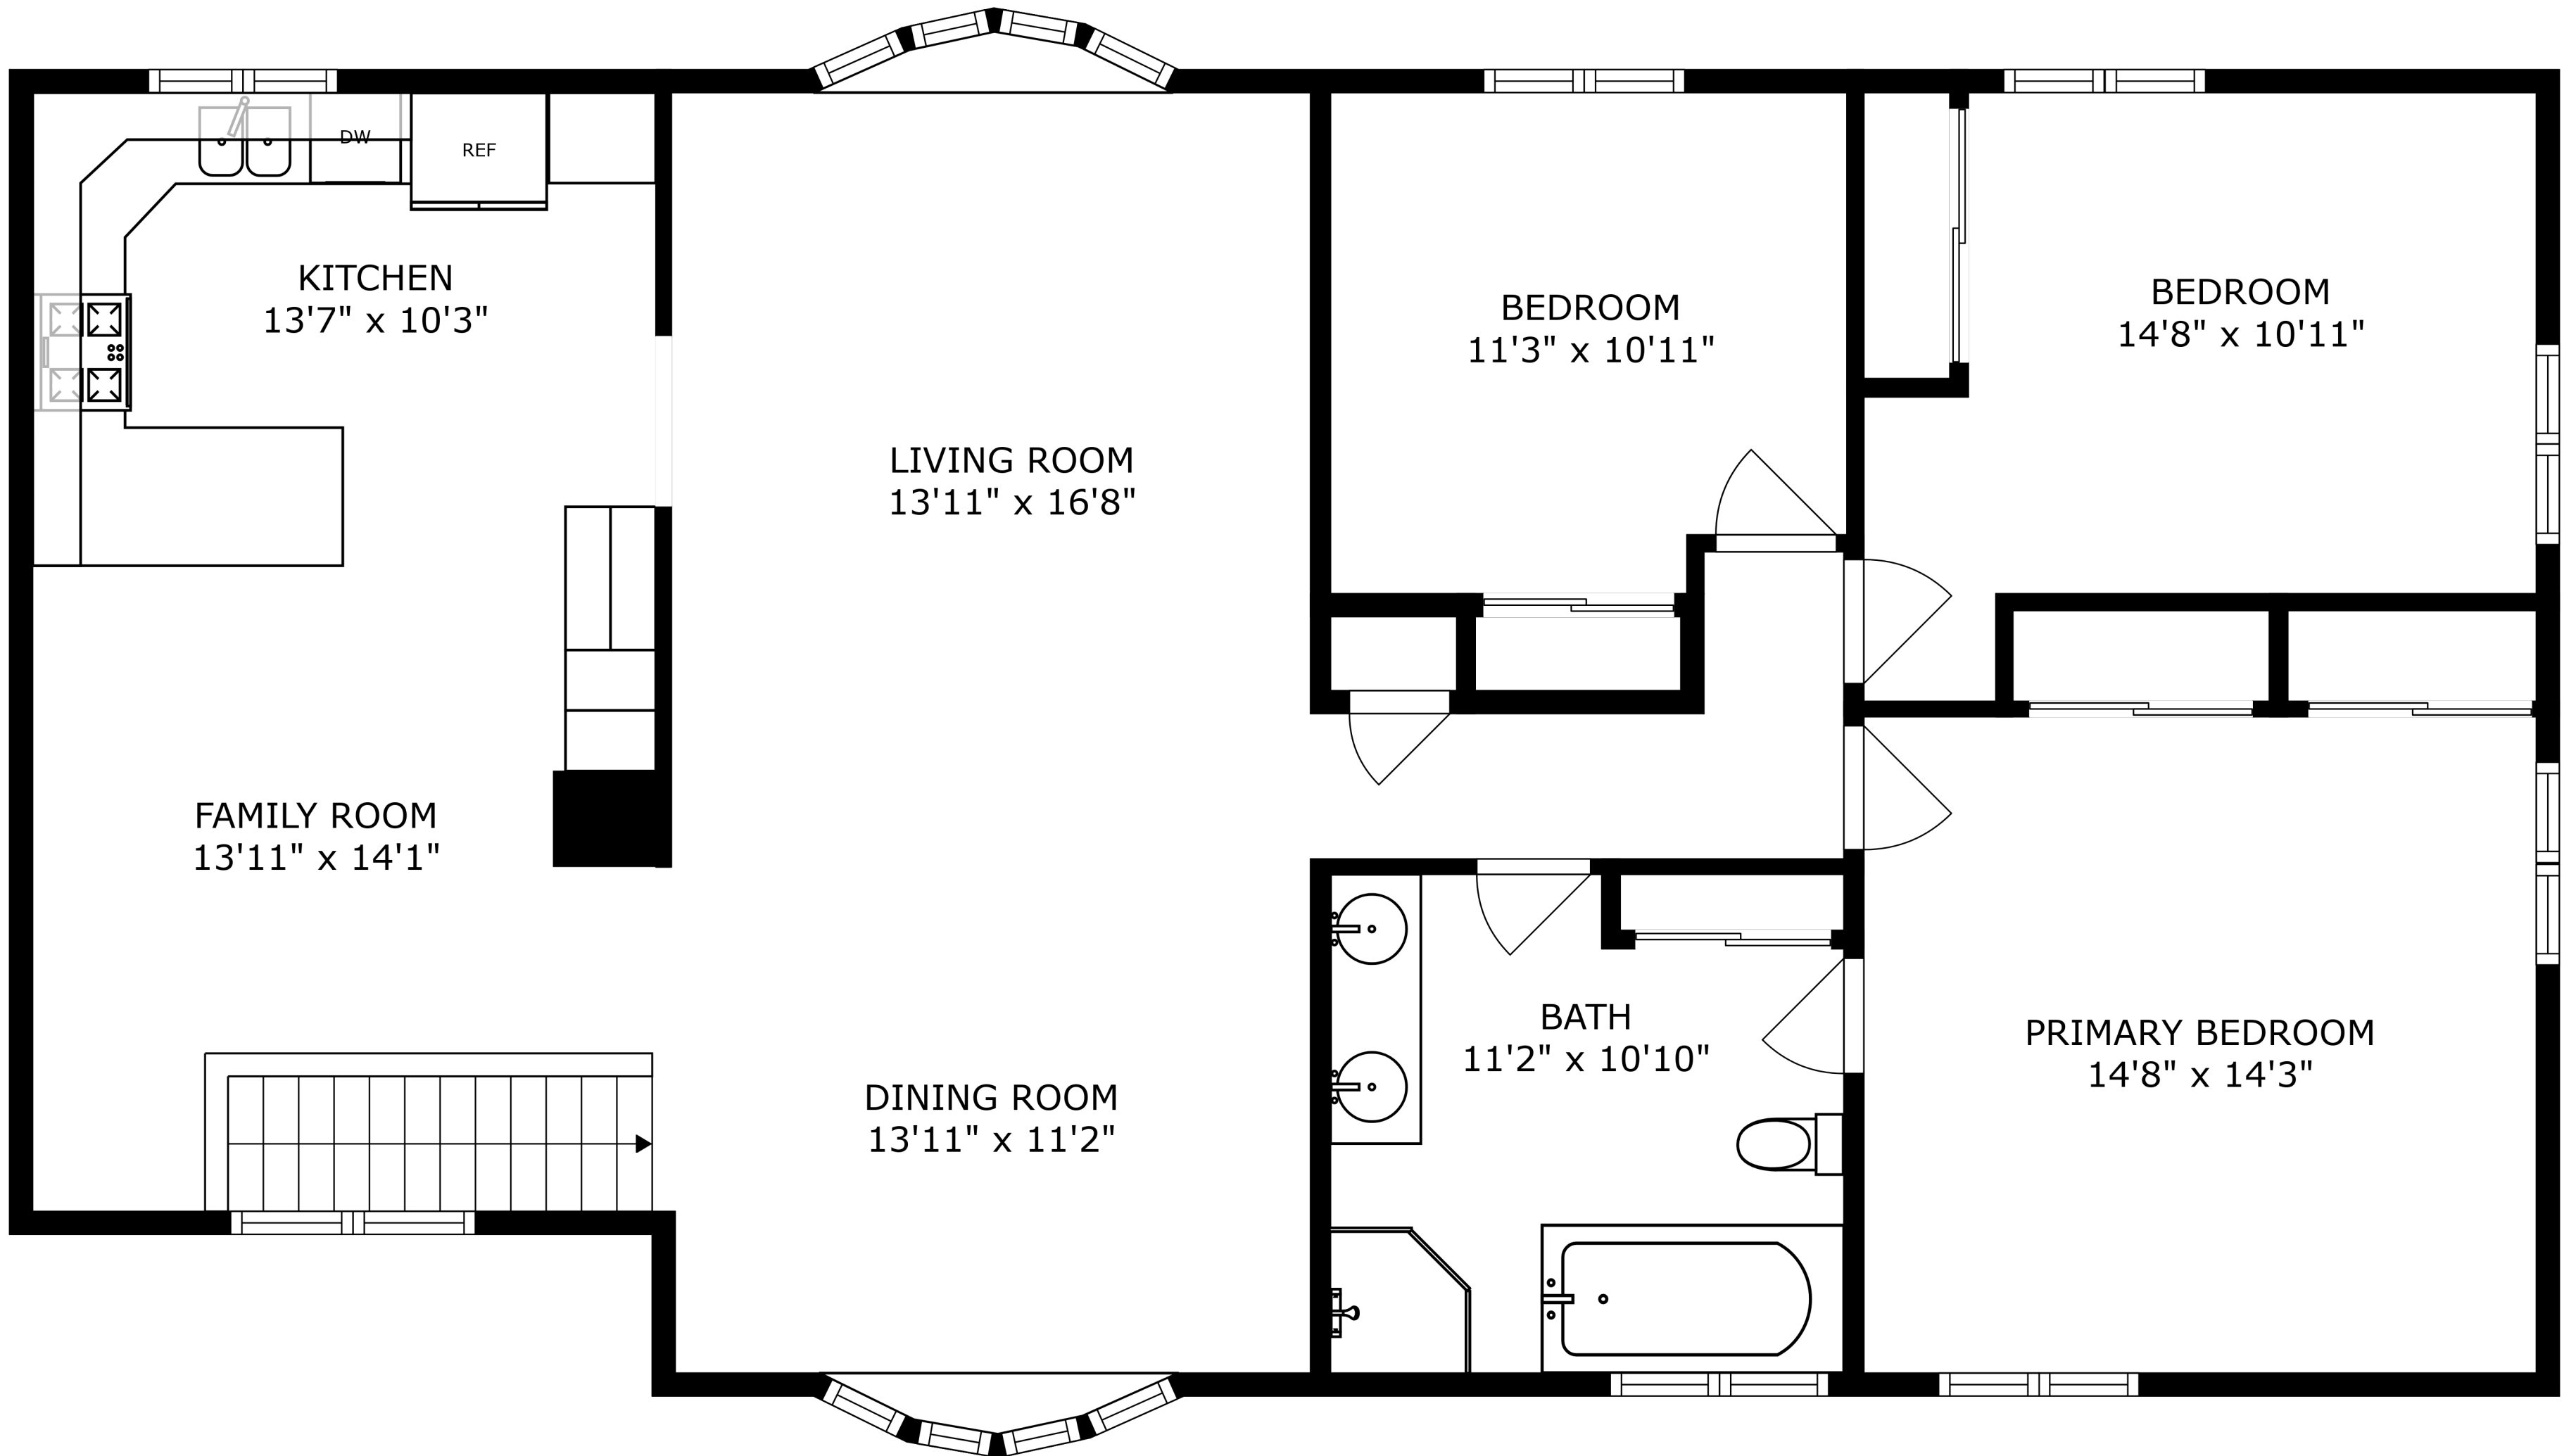

FLOOR 2

FLOOR 3

FLOOR 1

SIZES AND DIMENSIONS ARE APPROXIMATE, ACTUAL MAY VARY.

FOYER  
13'7" x 9'11"

PORCH  
13'7" x 5'0"

PATIO  
26'11" x 17'7"

SIZES AND DIMENSIONS ARE APPROXIMATE, ACTUAL MAY VARY.