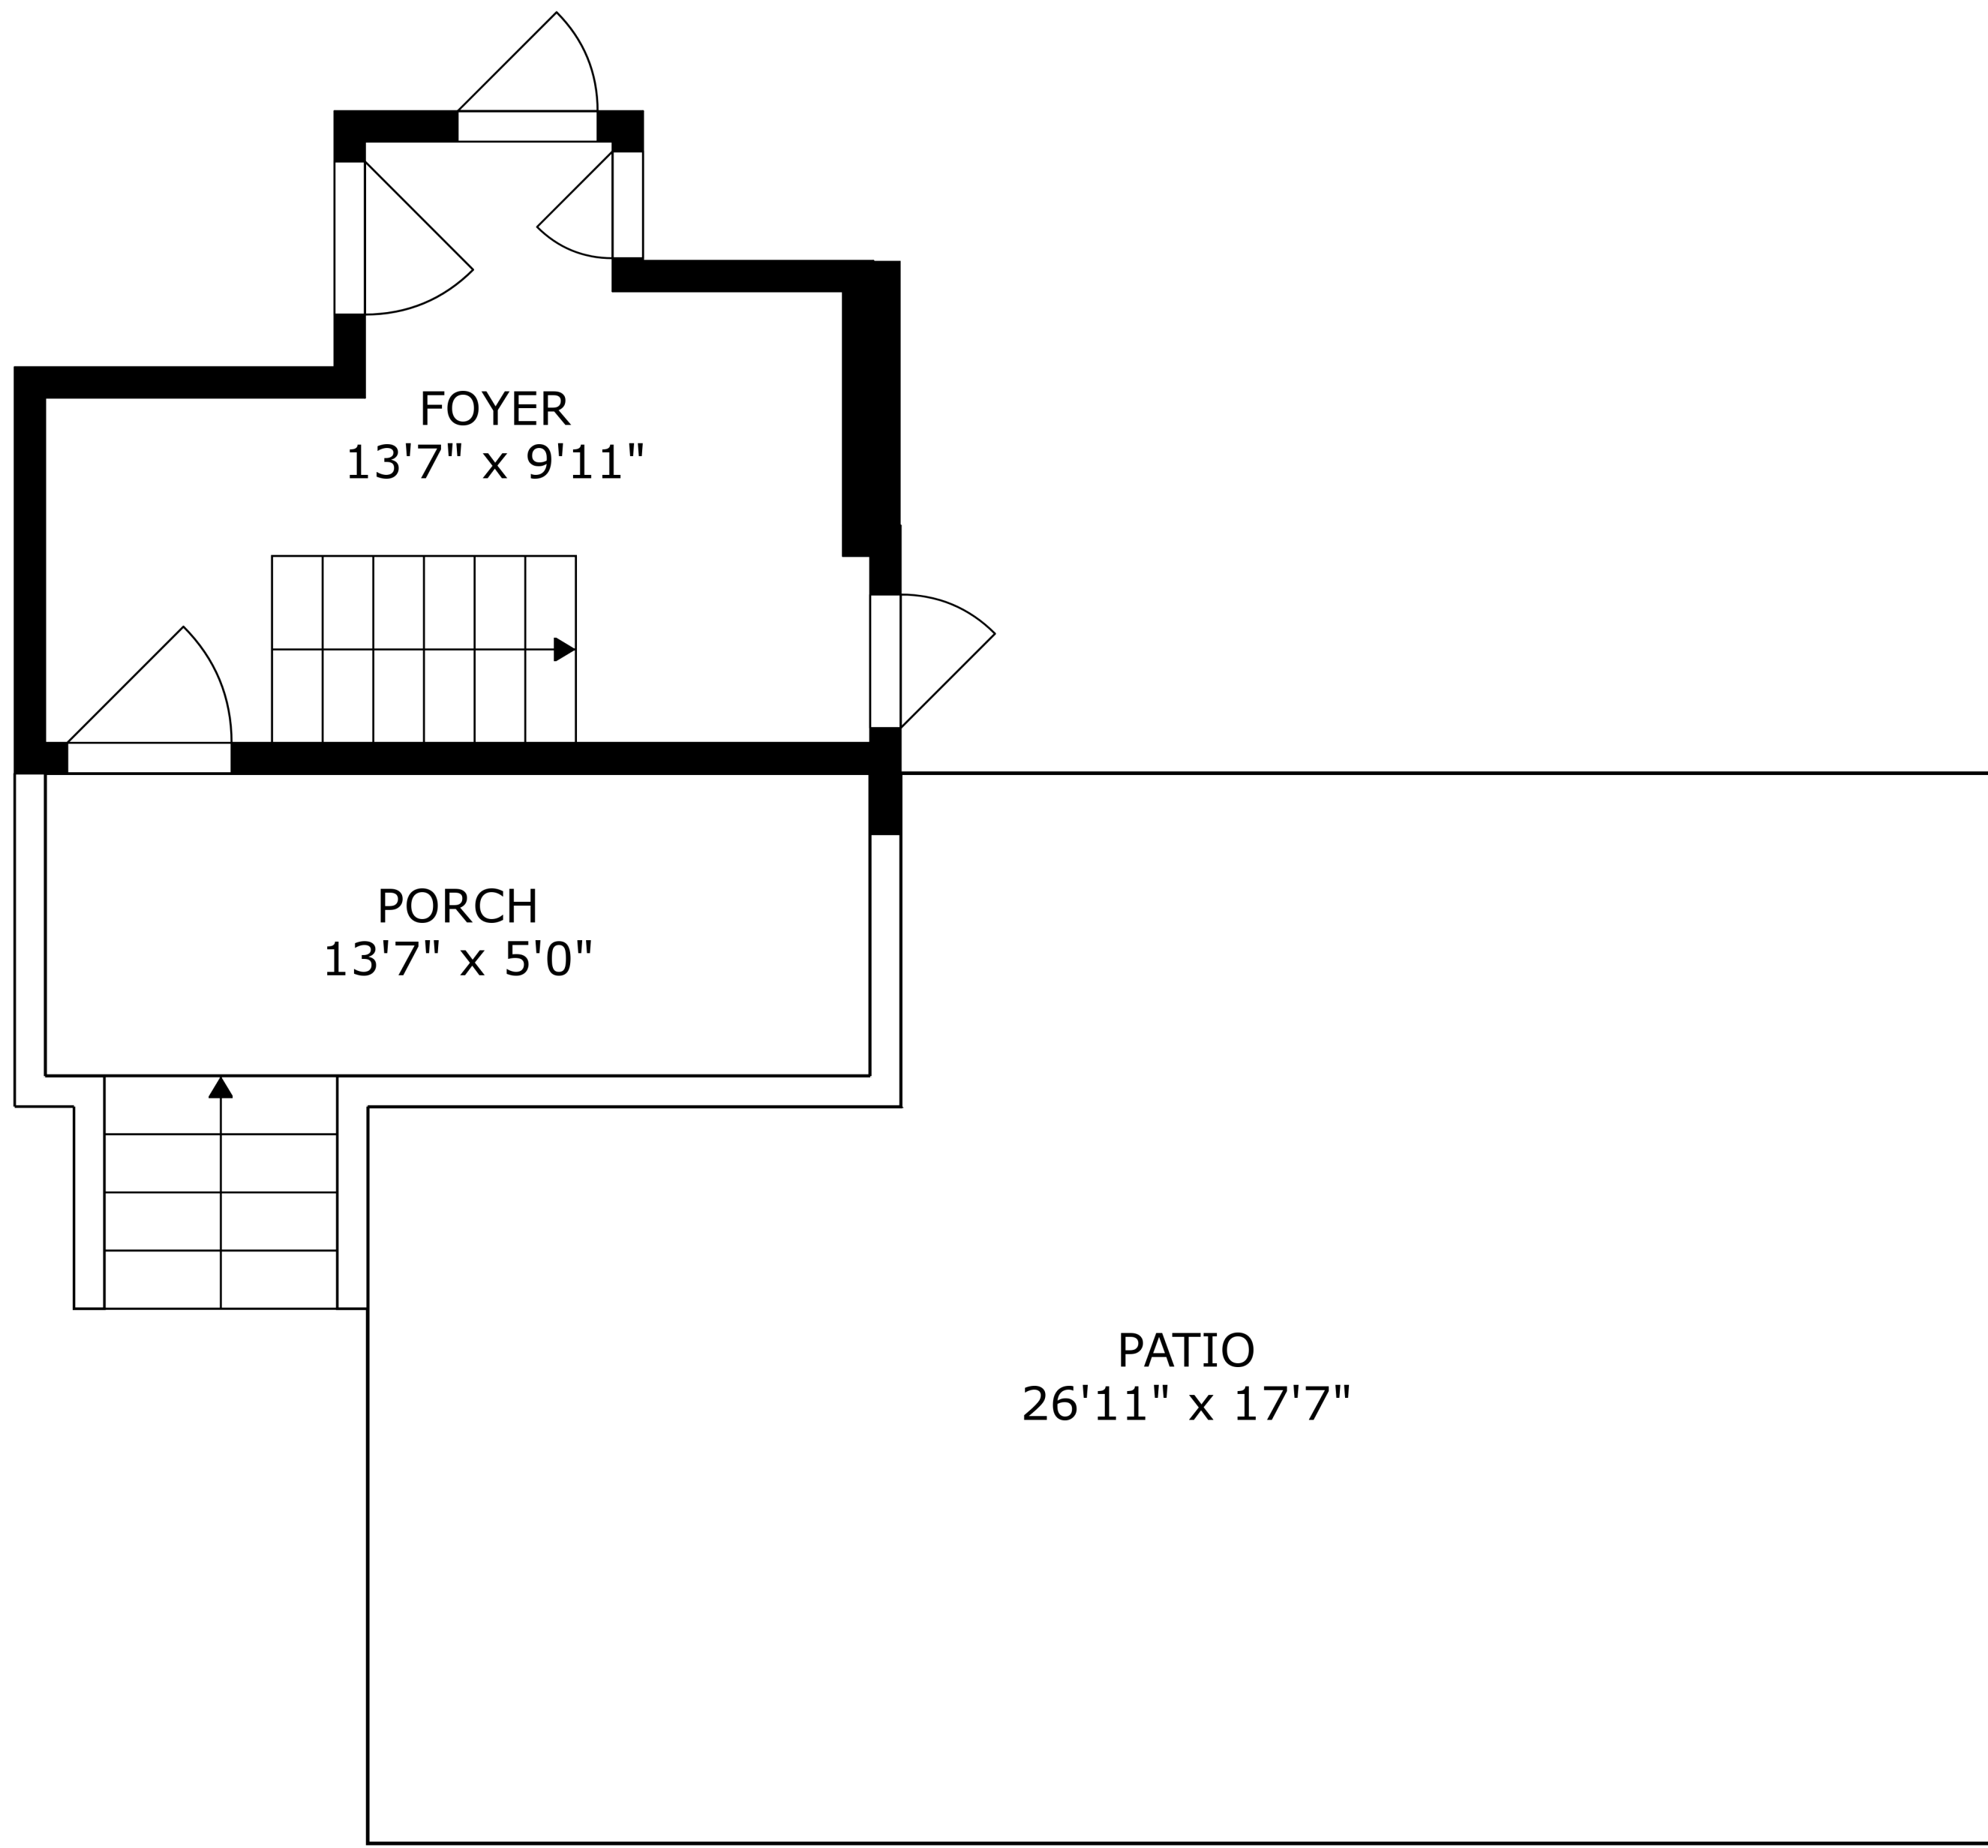

FLOOR 2

FLOOR 3

FLOOR 1

SIZES AND DIMENSIONS ARE APPROXIMATE, ACTUAL MAY VARY.

FOYER  
13'7" x 9'11"

PORCH  
13'7" x 5'0"

PATIO  
26'11" x 17'7"

SIZES AND DIMENSIONS ARE APPROXIMATE, ACTUAL MAY VARY.