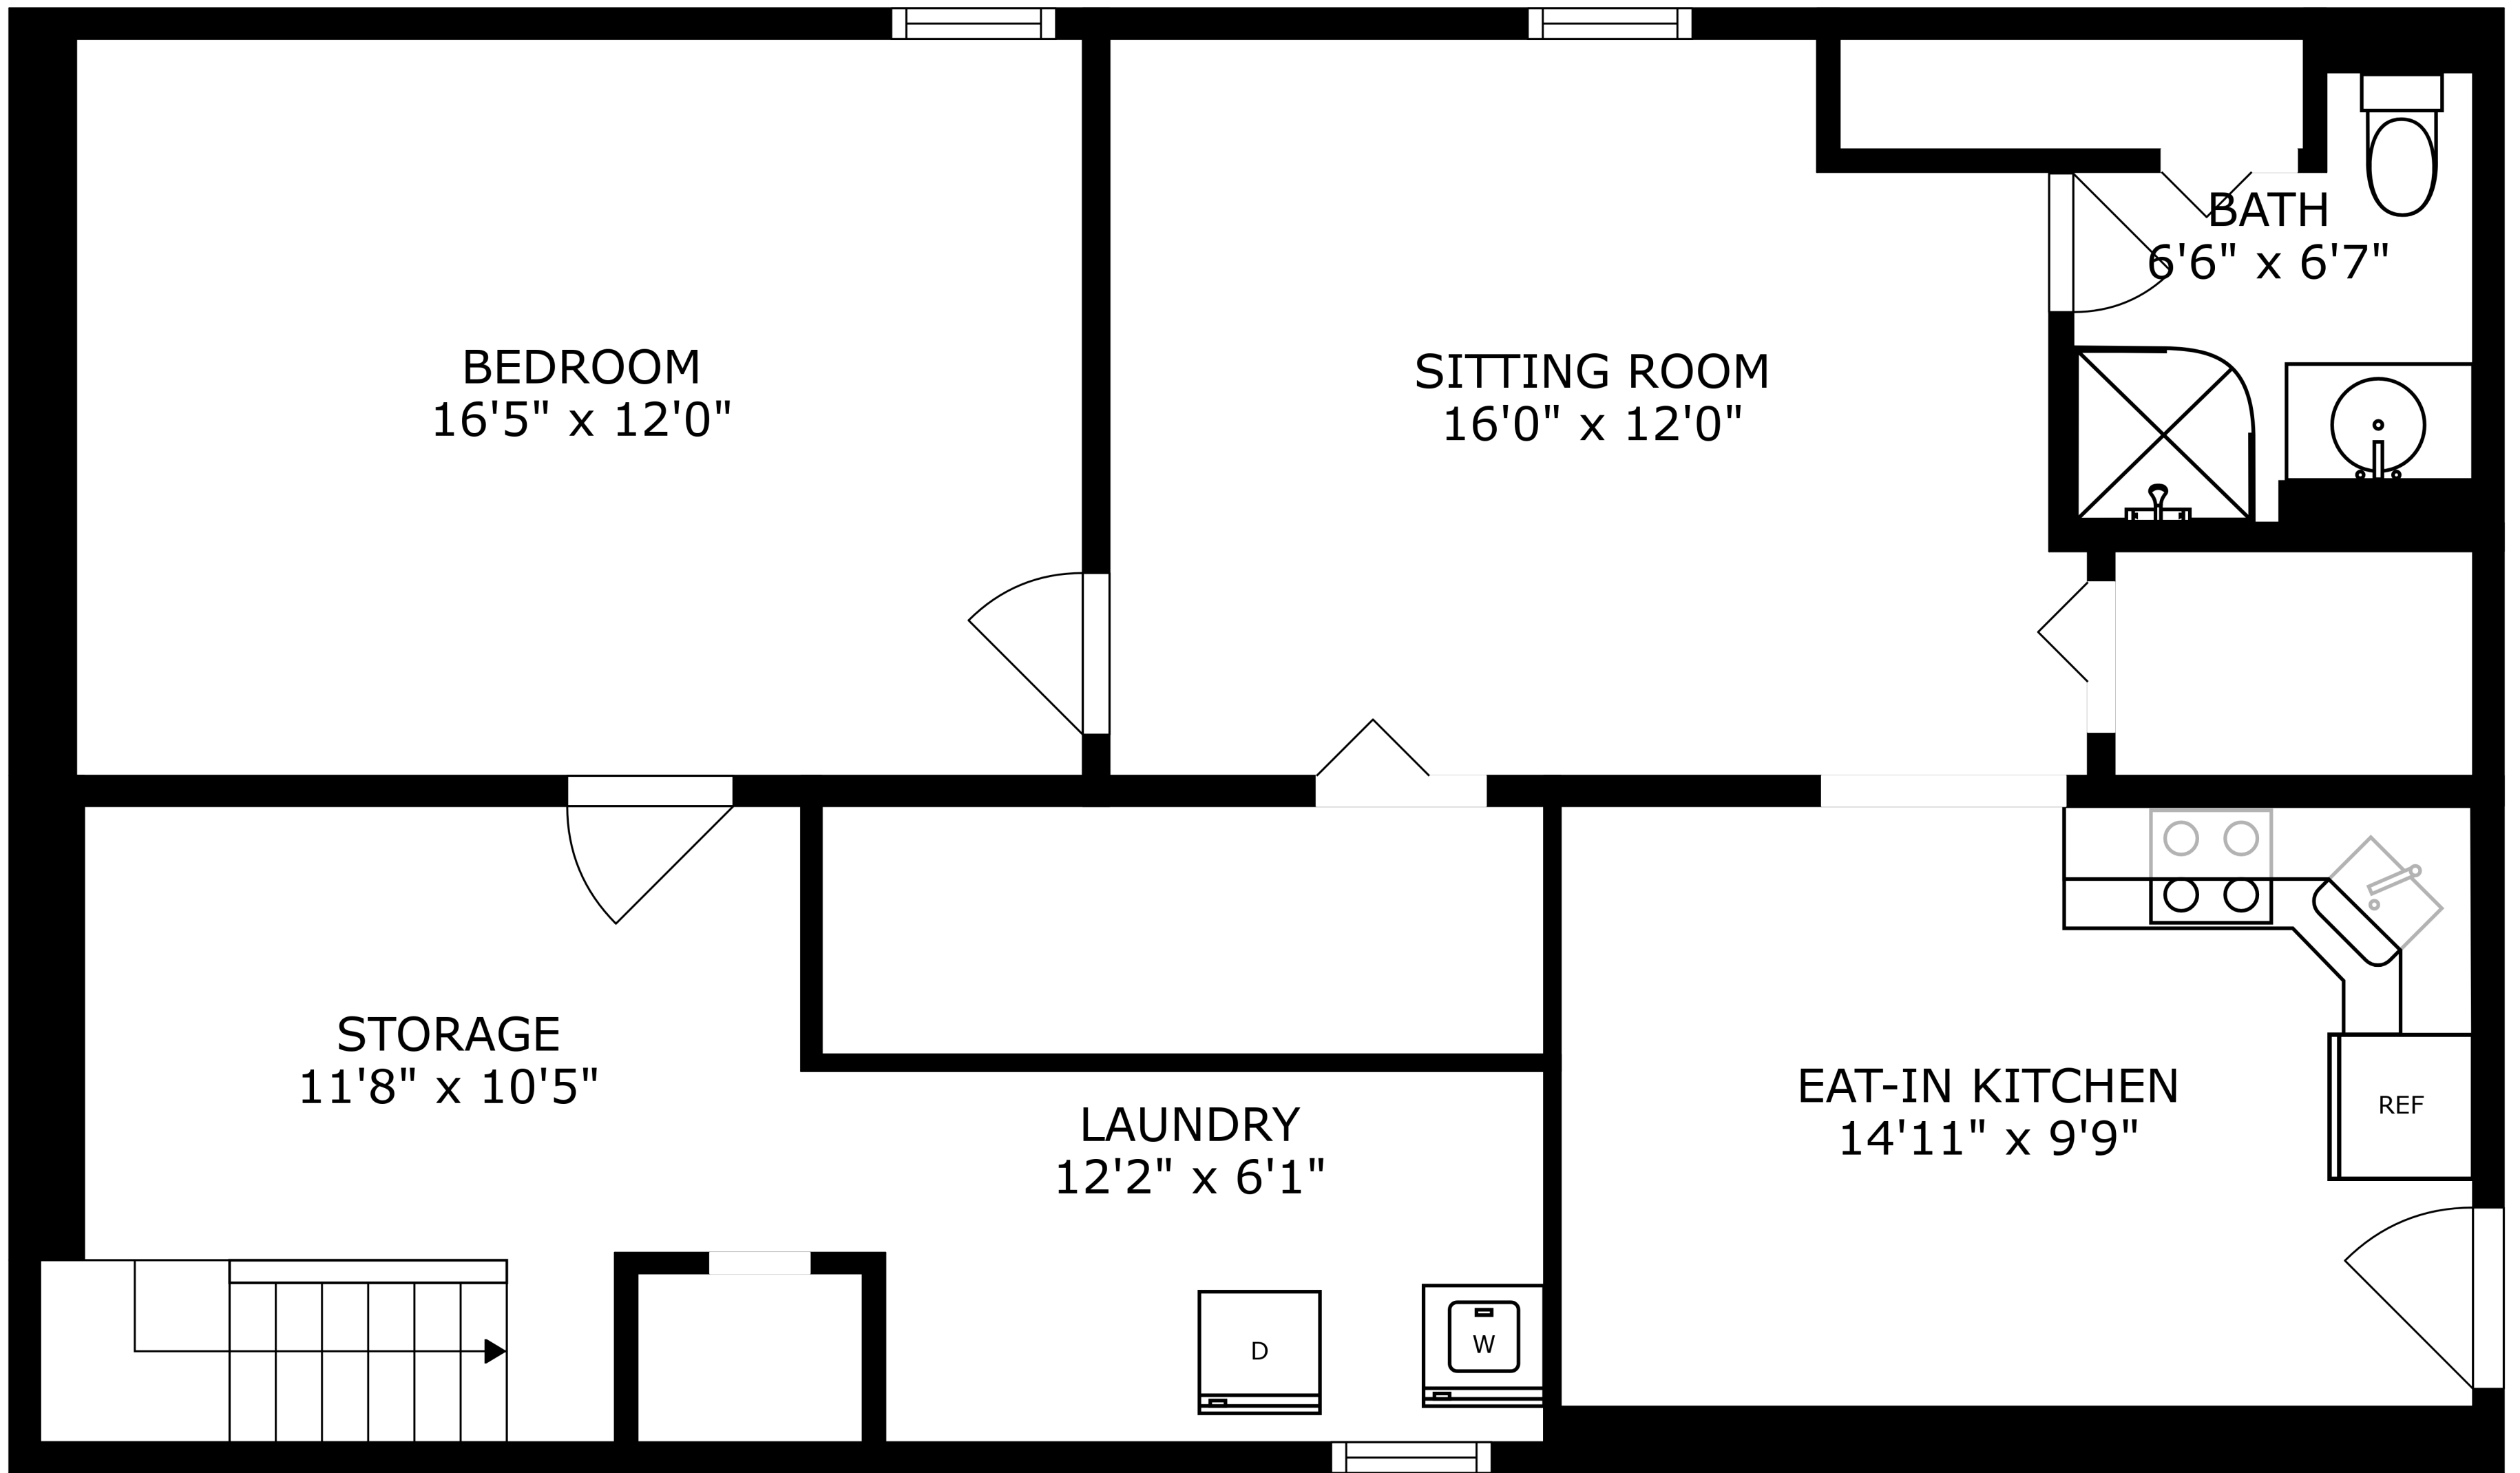

FLOOR 2

FLOOR 3

FLOOR 1

SIZES AND DIMENSIONS ARE APPROXIMATE, ACTUAL MAY VARY.

FOYER  
13'7" x 9'11"

PORCH  
13'7" x 5'0"

PATIO  
26'11" x 17'7"

SIZES AND DIMENSIONS ARE APPROXIMATE, ACTUAL MAY VARY.