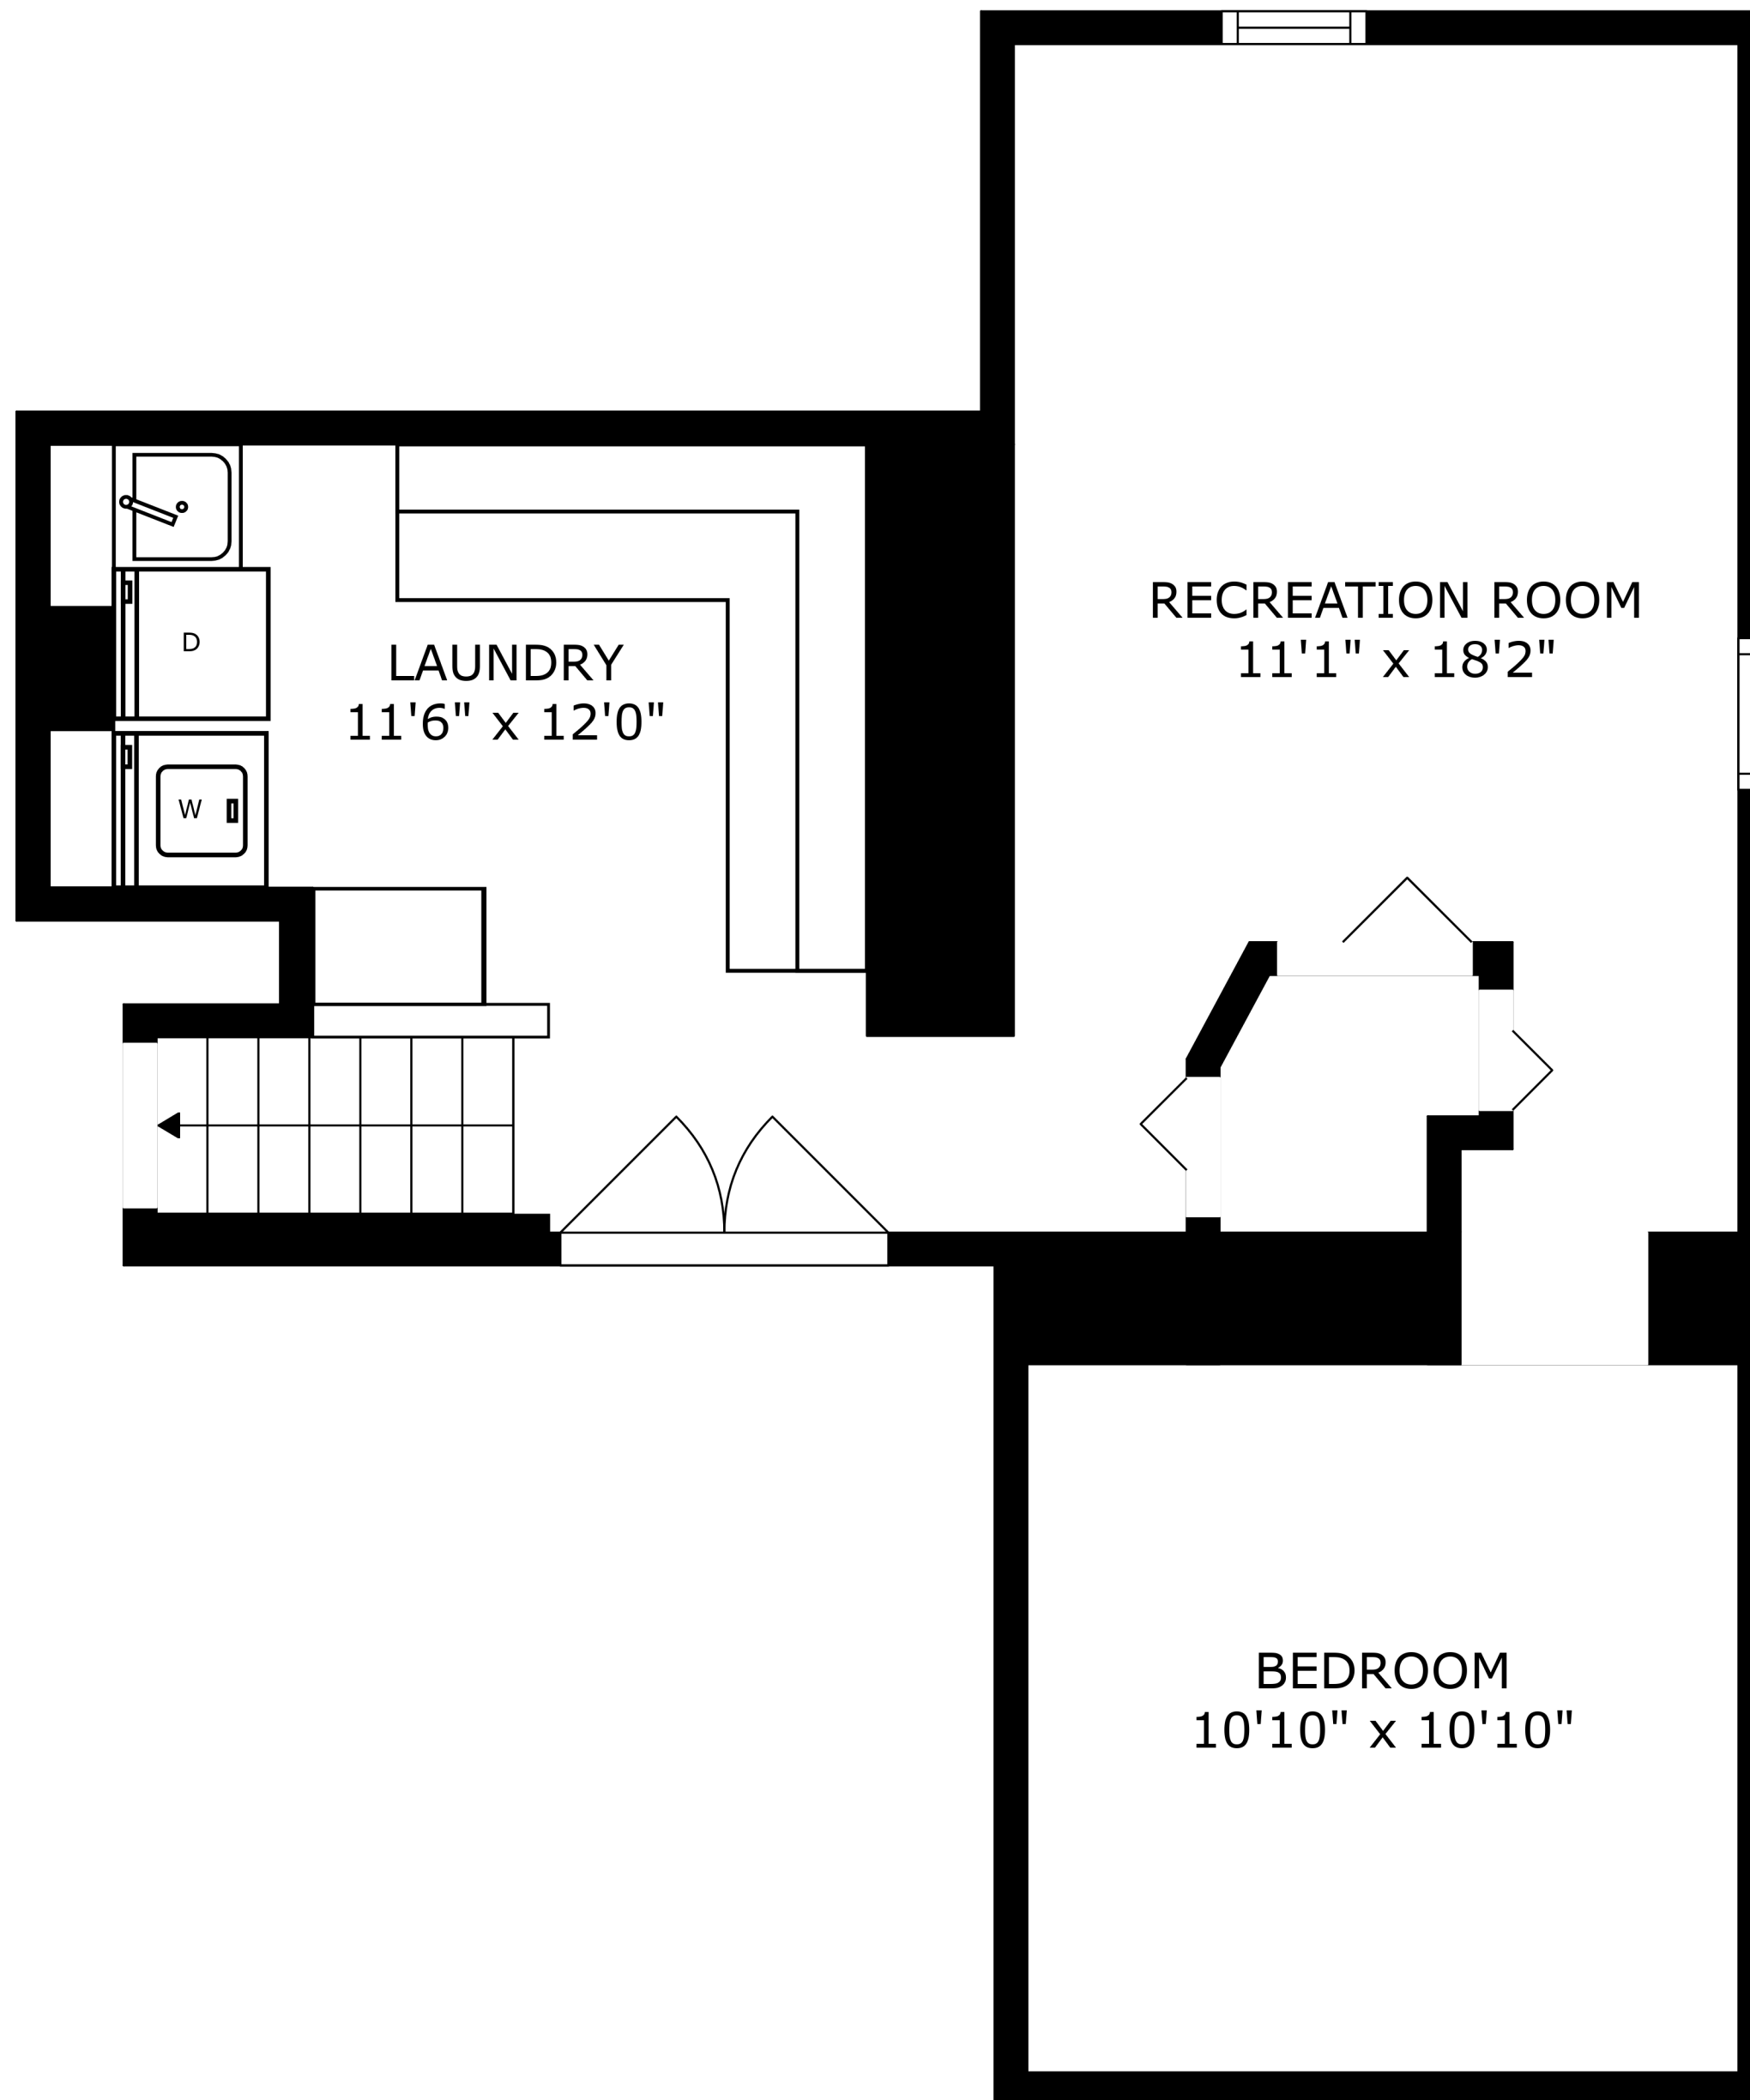

SIZES AND DIMENSIONS ARE APPROXIMATE, ACTUAL MAY VARY.

ATTIC  
21'11" x 26'11"

SIZES AND DIMENSIONS ARE APPROXIMATE, ACTUAL MAY VARY.

SIZES AND DIMENSIONS ARE APPROXIMATE, ACTUAL MAY VARY.

SIZES AND DIMENSIONS ARE APPROXIMATE, ACTUAL MAY VARY.

SIZES AND DIMENSIONS ARE APPROXIMATE, ACTUAL MAY VARY.