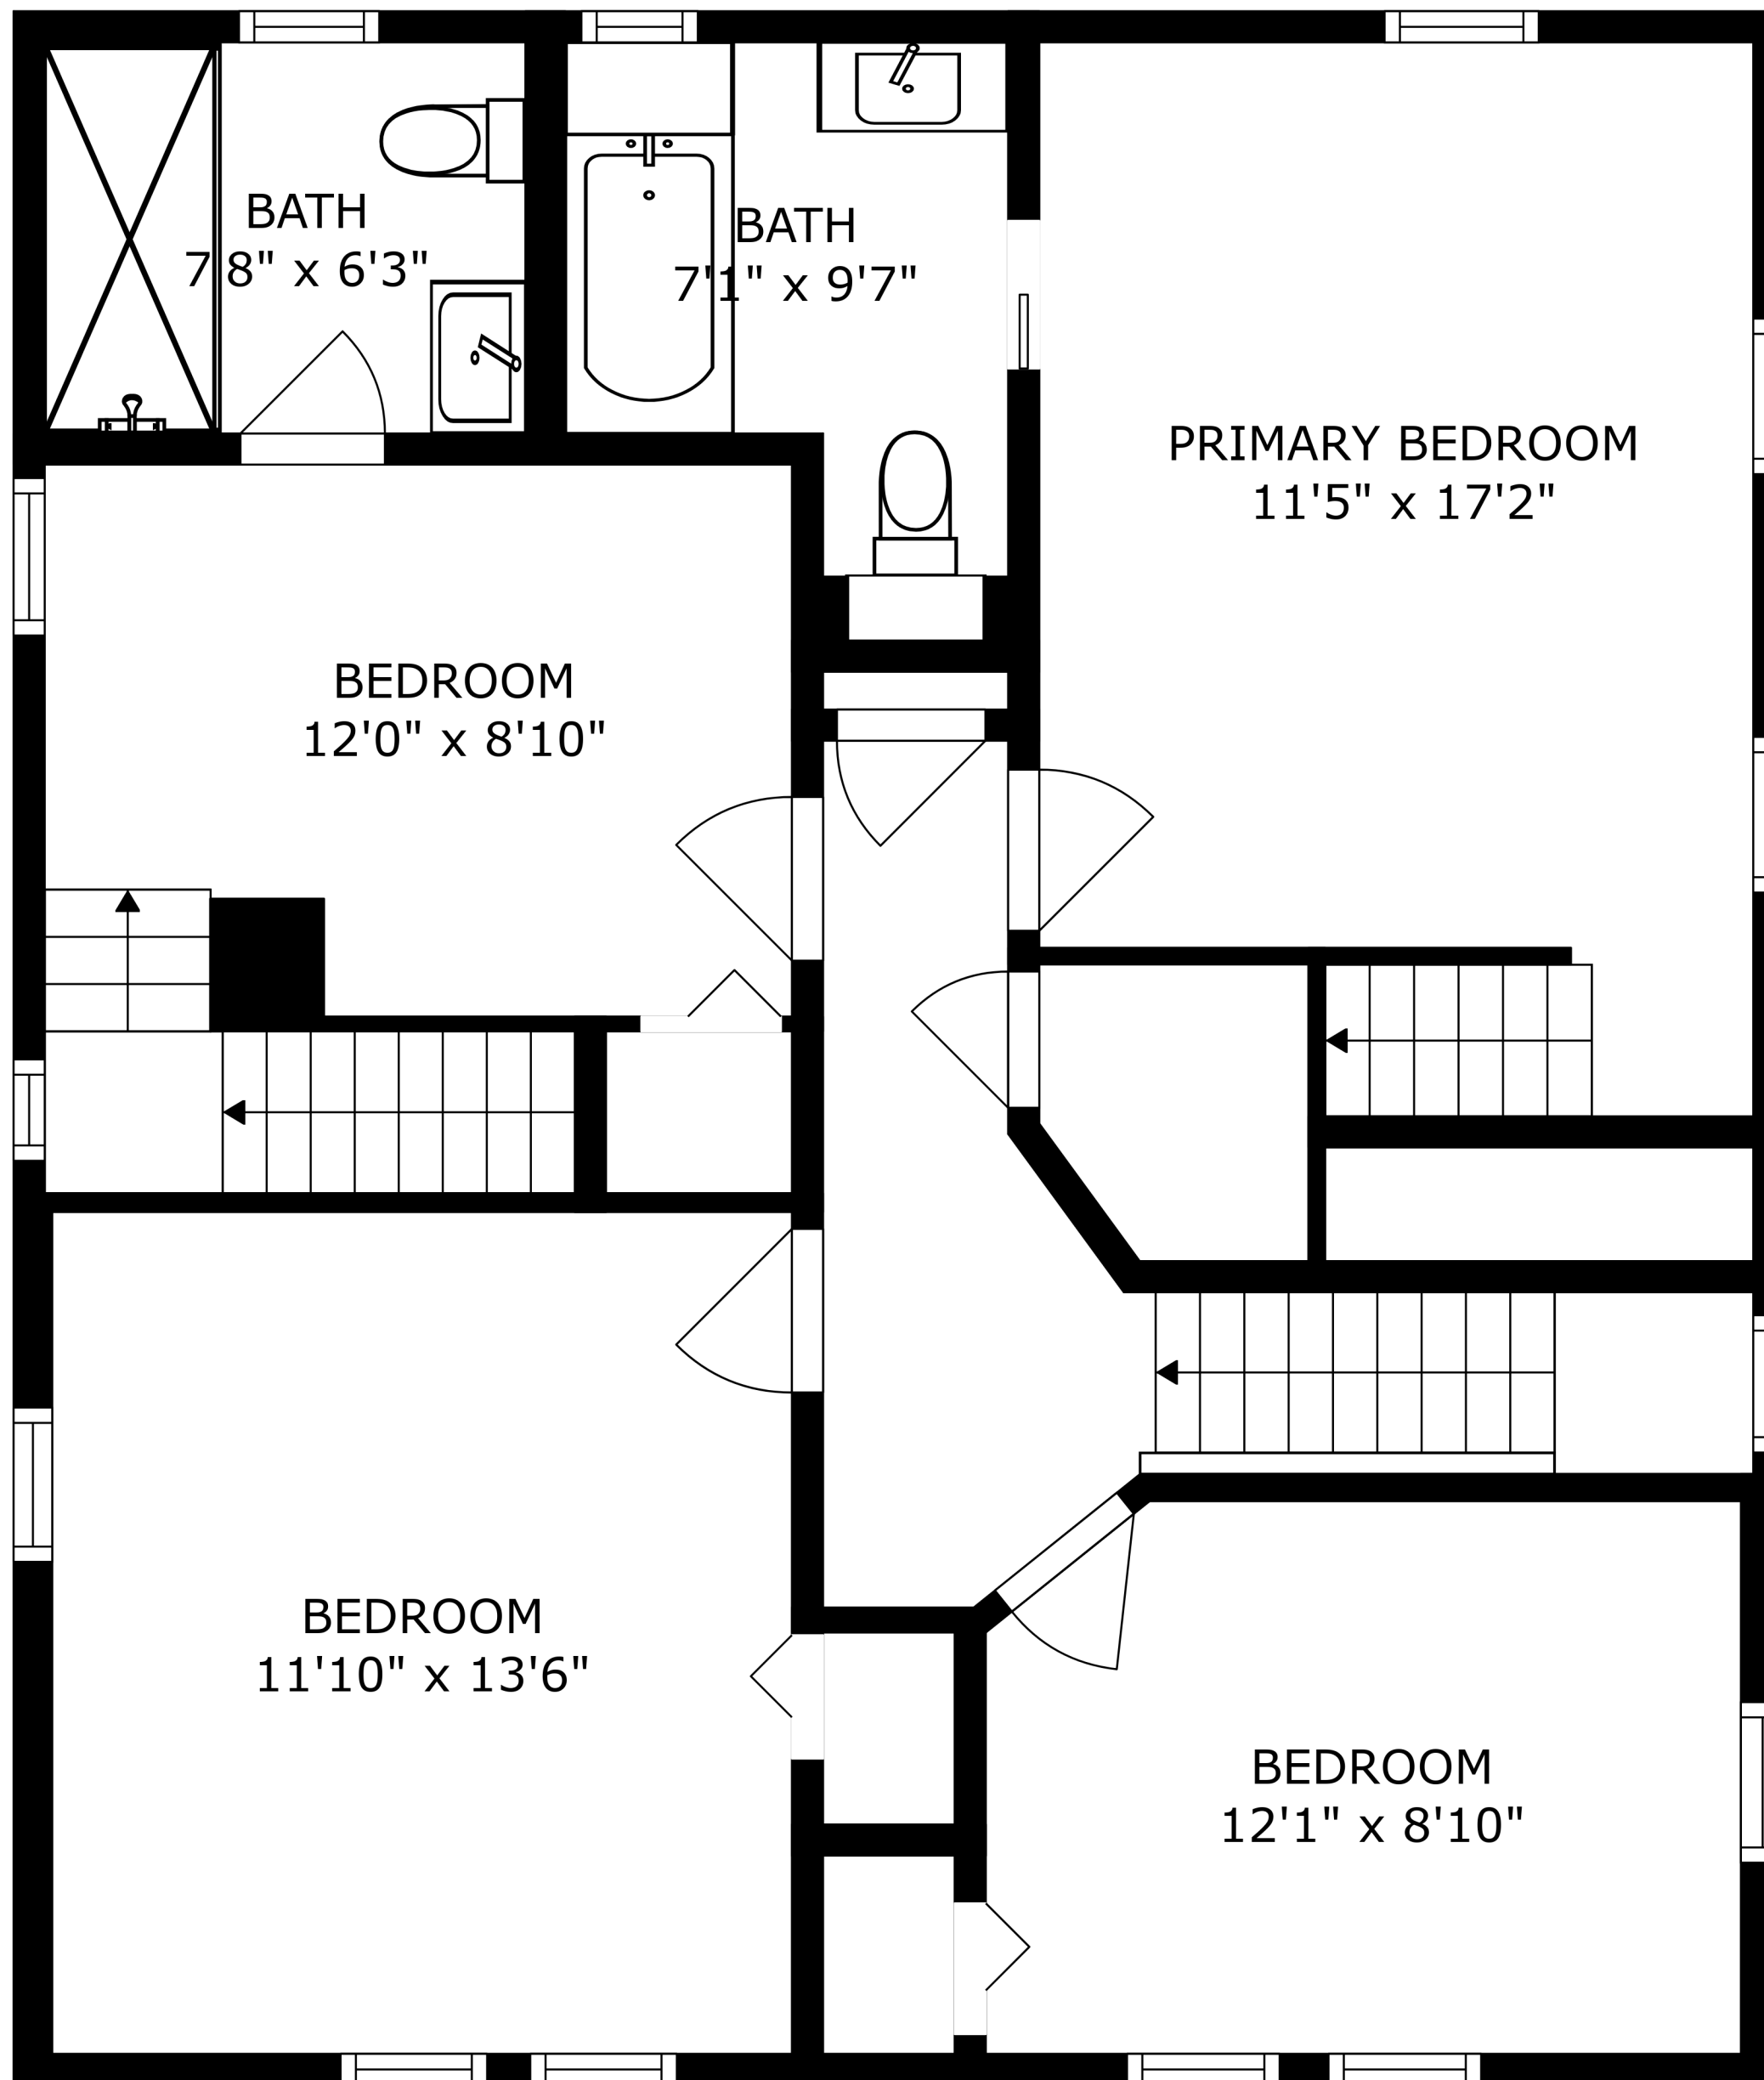

SIZES AND DIMENSIONS ARE APPROXIMATE, ACTUAL MAY VARY.

ATTIC  
21'11" x 26'11"

SIZES AND DIMENSIONS ARE APPROXIMATE, ACTUAL MAY VARY.

SIZES AND DIMENSIONS ARE APPROXIMATE, ACTUAL MAY VARY.

SIZES AND DIMENSIONS ARE APPROXIMATE, ACTUAL MAY VARY.

SIZES AND DIMENSIONS ARE APPROXIMATE, ACTUAL MAY VARY.