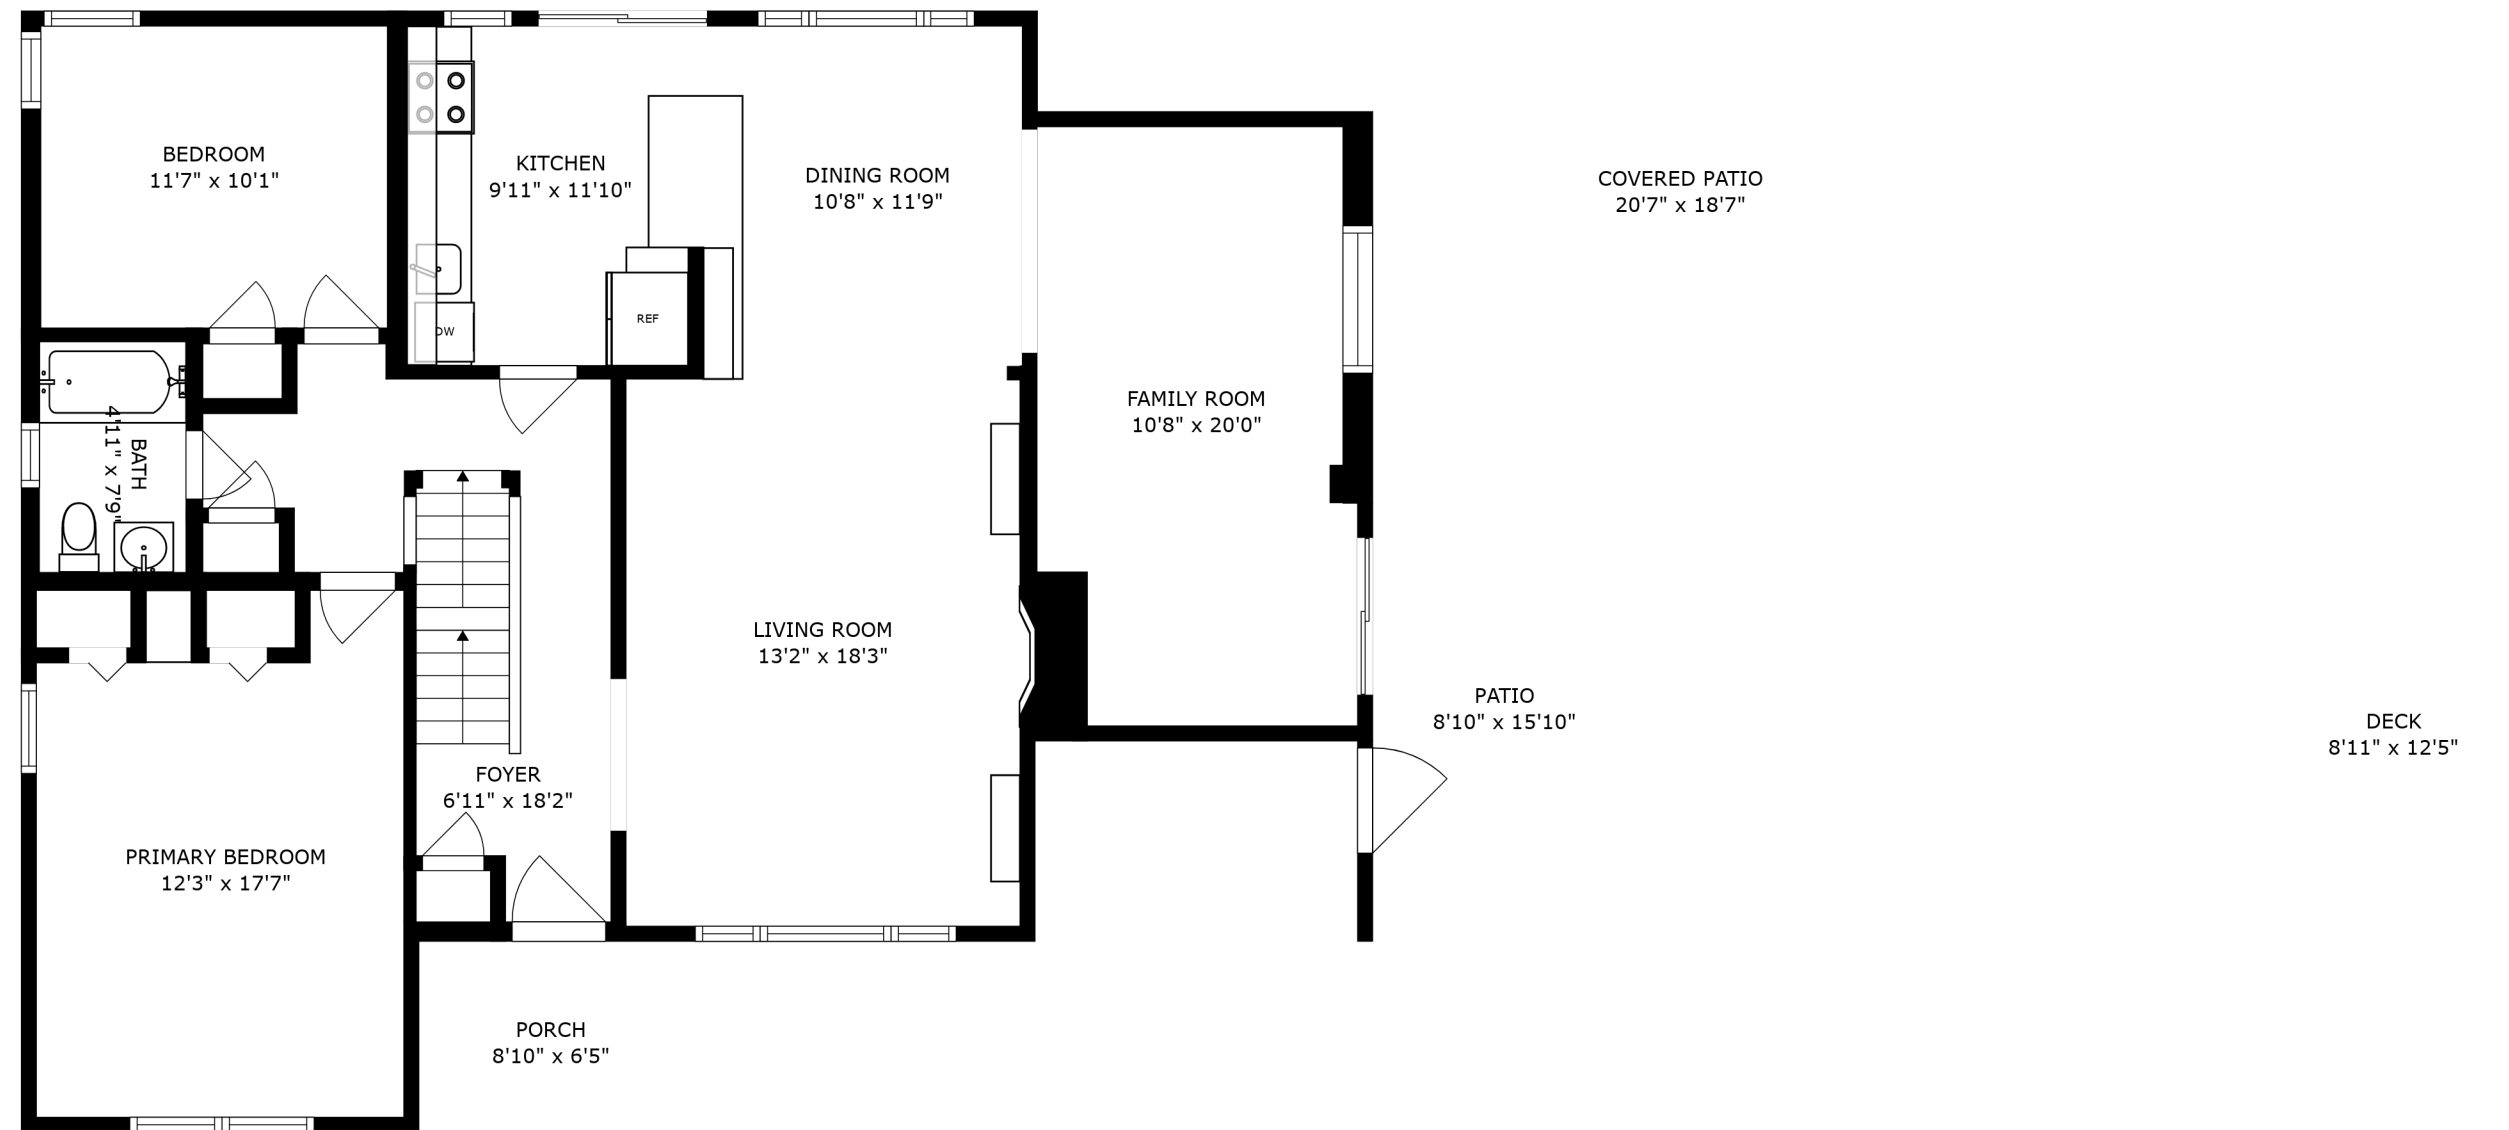

FLOOR 3

FLOOR 1

FLOOR 2

SIZES AND DIMENSIONS ARE APPROXIMATE, ACTUAL MAY VARY.

BEDROOM
11'6" x 17'3"

BATH
7'10" x 5'7"

BEDROOM
13'11" x 17'5"

SIZES AND DIMENSIONS ARE APPROXIMATE, ACTUAL MAY VARY.

SIZES AND DIMENSIONS ARE APPROXIMATE, ACTUAL MAY VARY.