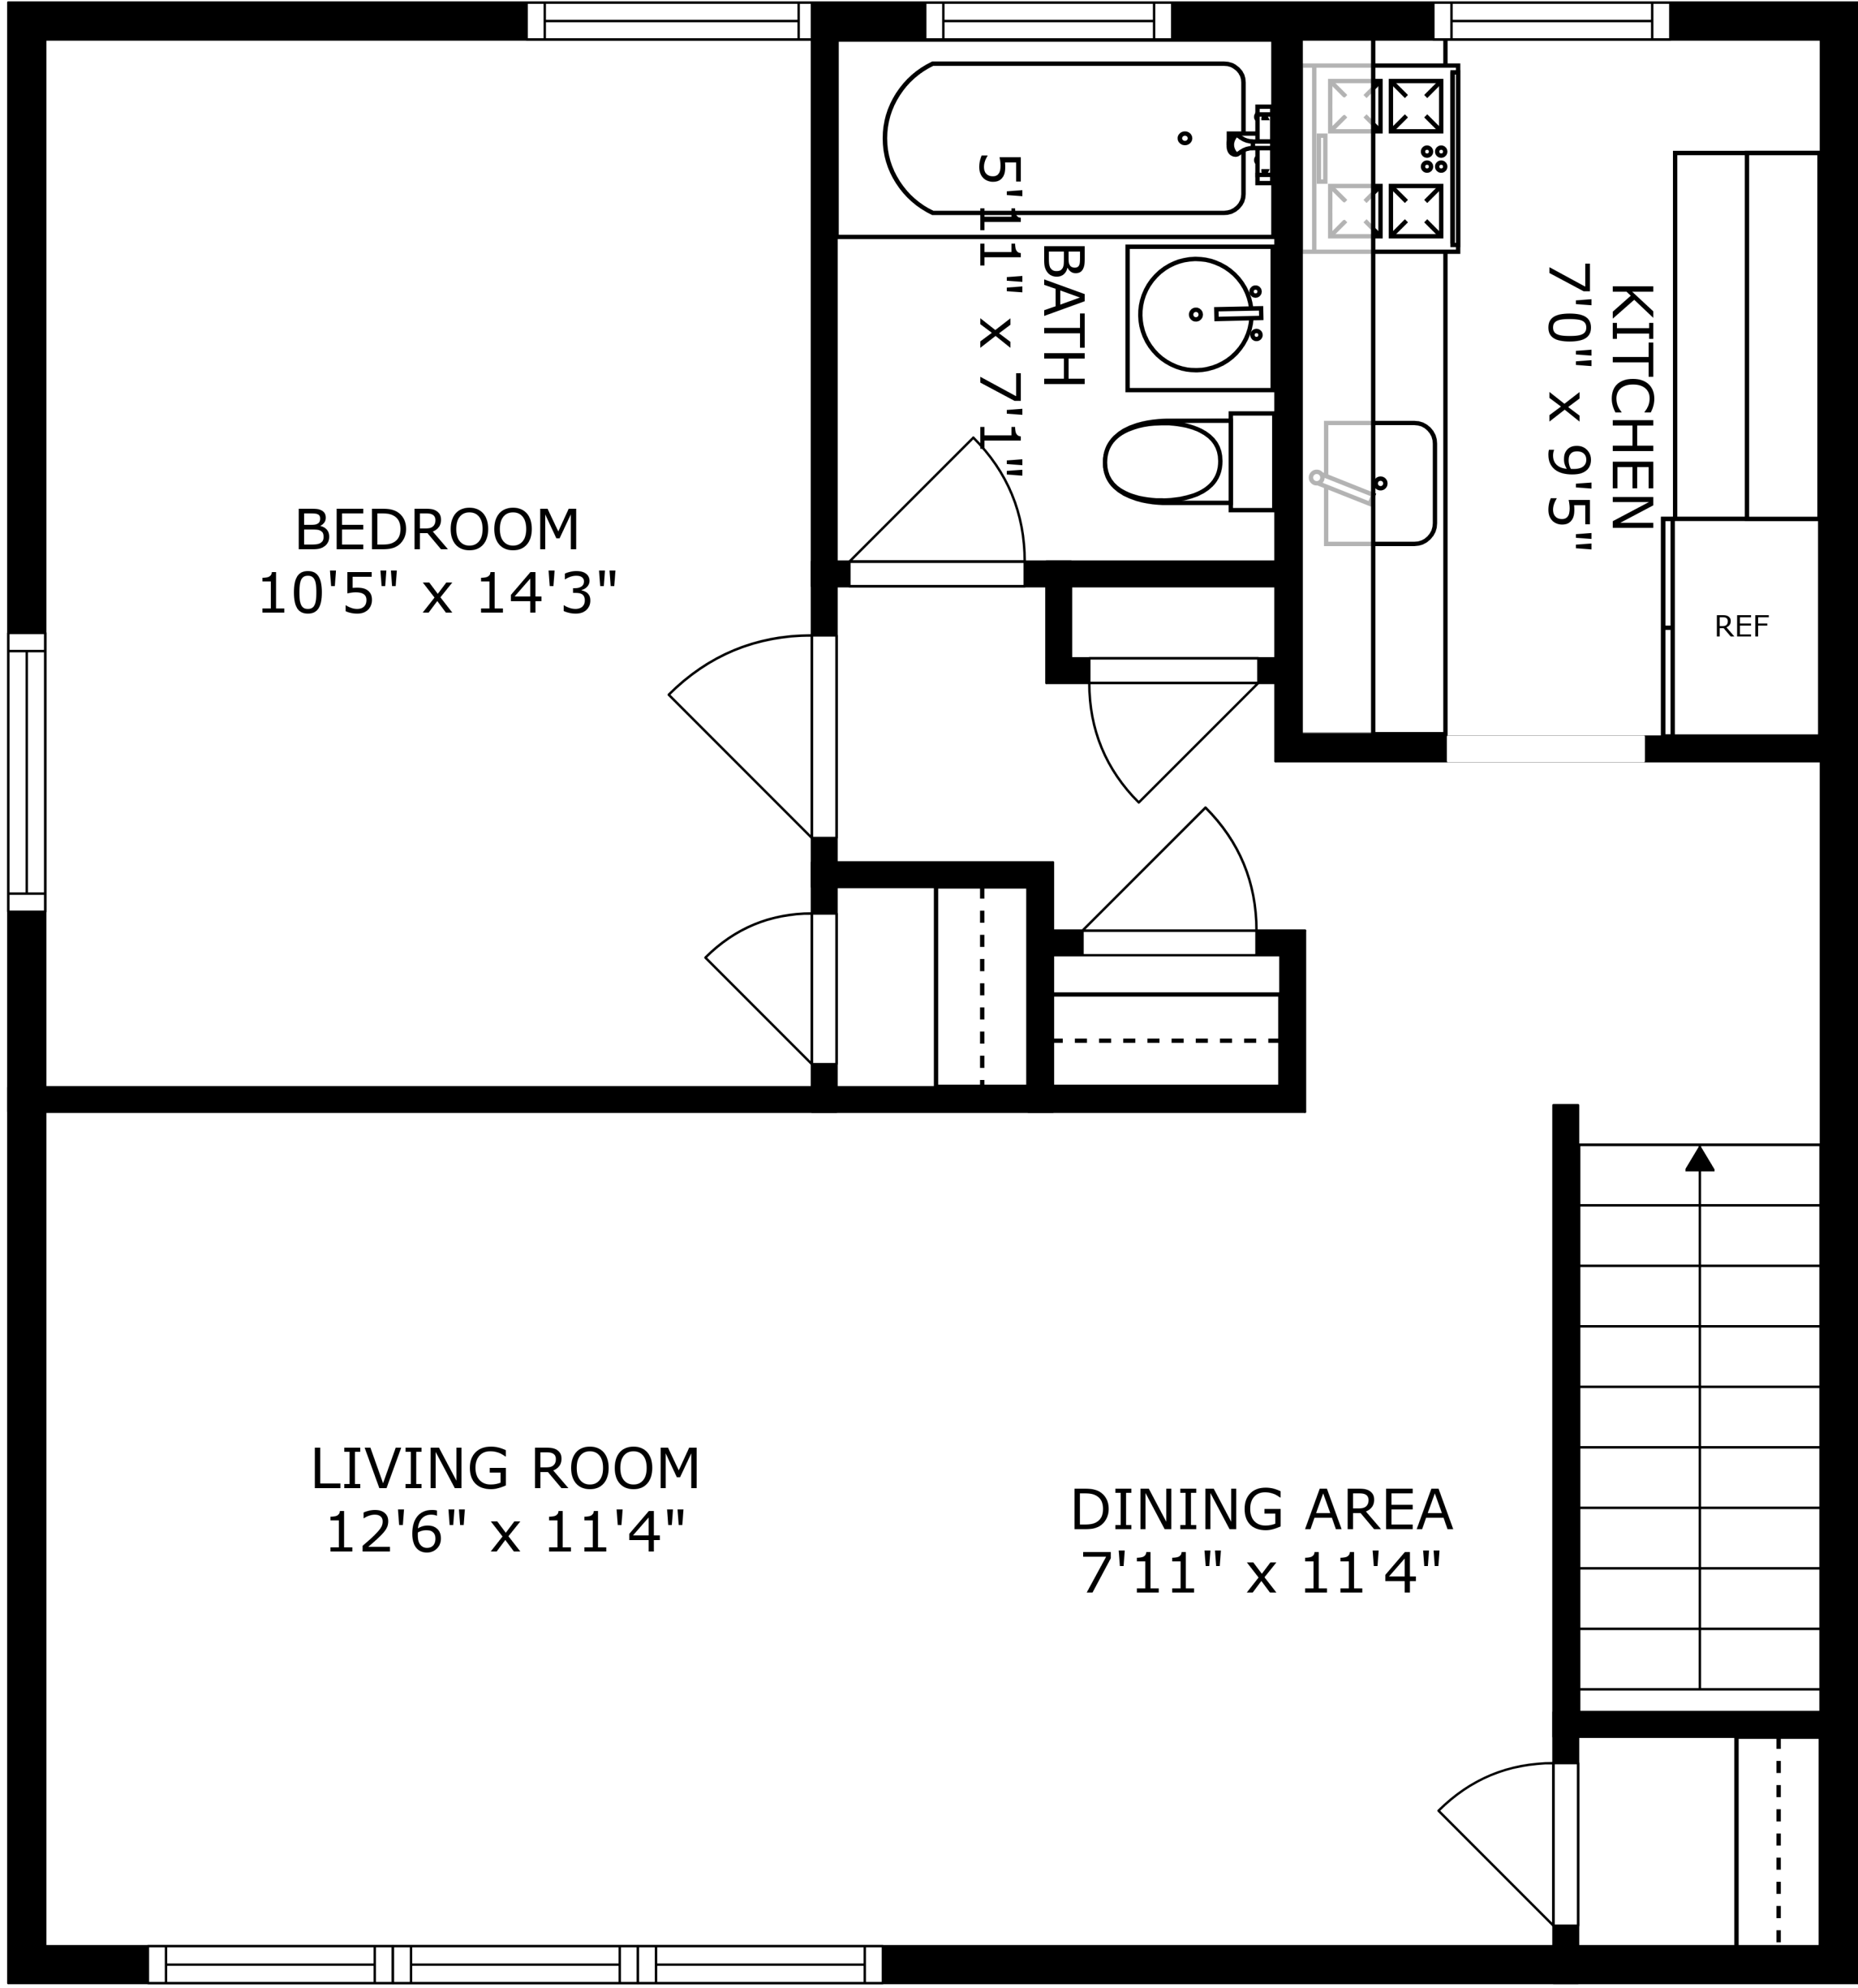

FLOOR 1

FLOOR 2

BEDROOM  
10'5" x 14'3"

BATH  
5'11" x 7'11"

KITCHEN  
7'0" x 9'5"

REF

LIVING ROOM  
12'6" x 11'4"

DINING AREA  
7'11" x 11'4"

SIZES AND DIMENSIONS ARE APPROXIMATE, ACTUAL MAY VARY.

SIZES AND DIMENSIONS ARE APPROXIMATE, ACTUAL MAY VARY.