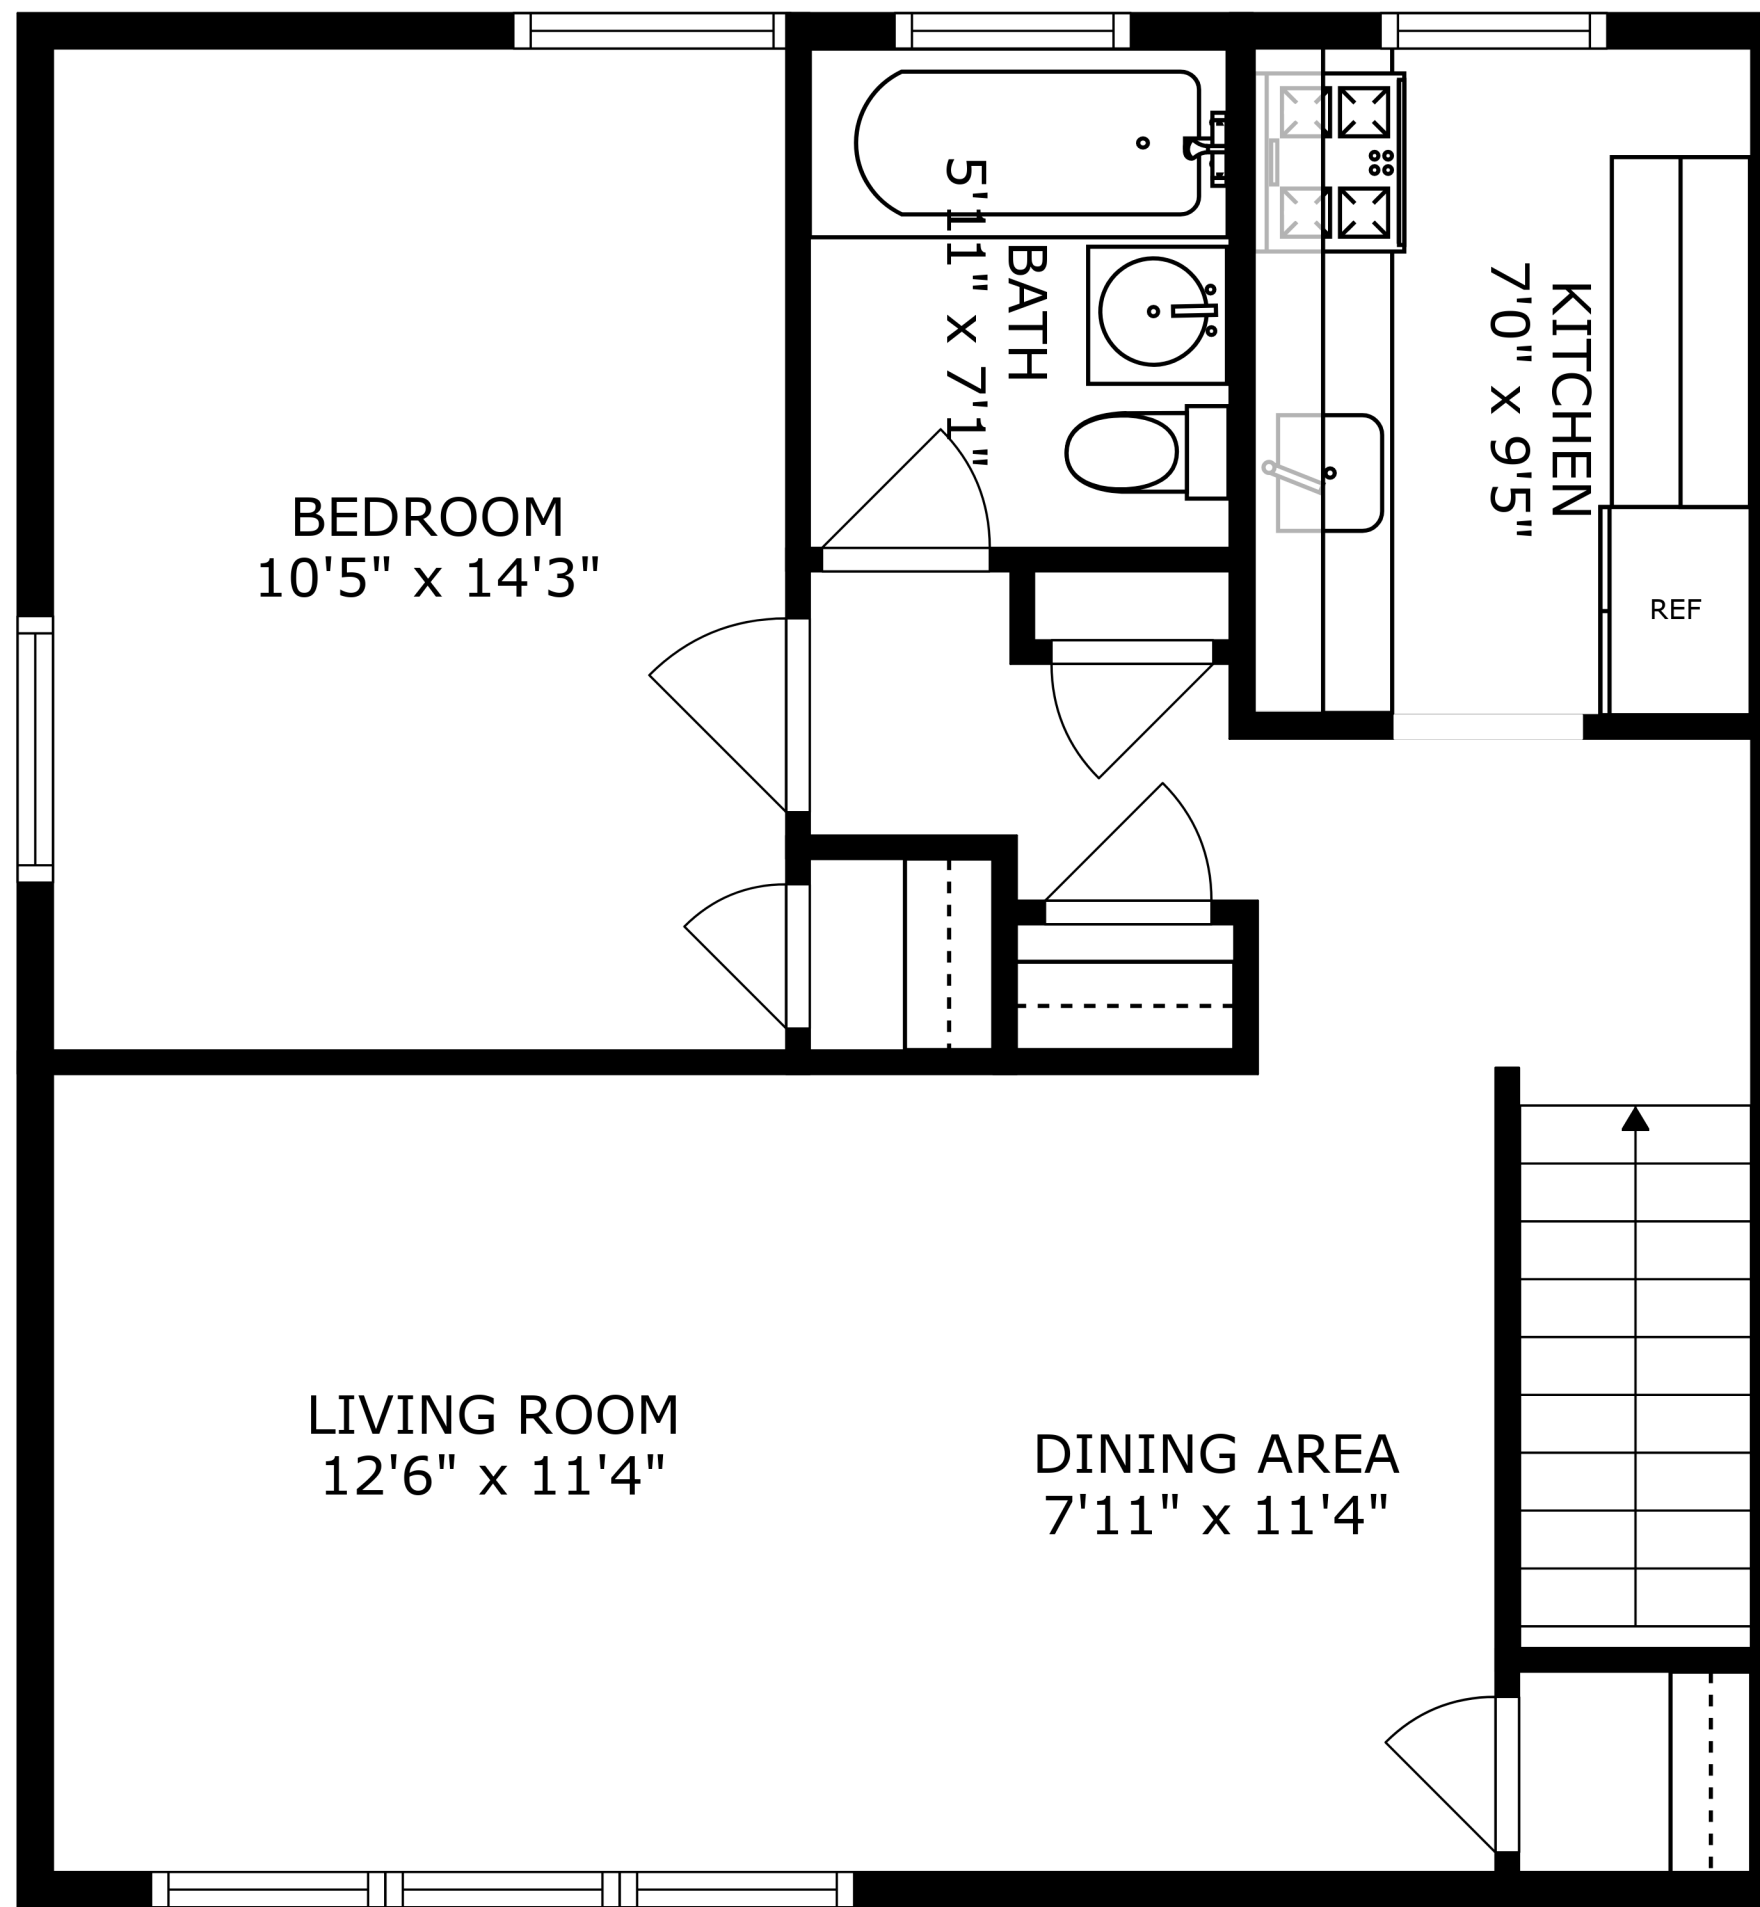

FLOOR 1

FLOOR 2

BEDROOM  
10'5" x 14'3"

BATH  
5'11" x 7'11"

KITCHEN  
7'0" x 9'5"

REF

LIVING ROOM  
12'6" x 11'4"

DINING AREA  
7'11" x 11'4"

SIZES AND DIMENSIONS ARE APPROXIMATE, ACTUAL MAY VARY.

SIZES AND DIMENSIONS ARE APPROXIMATE, ACTUAL MAY VARY.