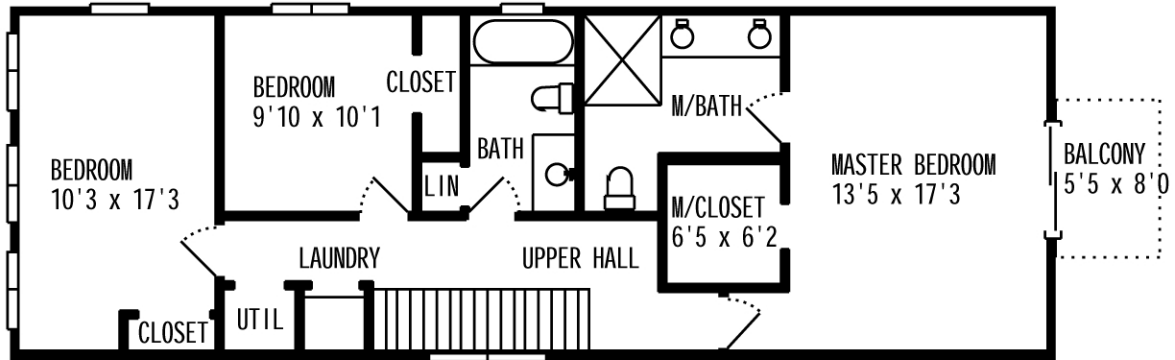

FLOOR PLAN

Property Address:
2036 N Winchester
Chicago, IL 60614

FIRST LEVEL

FLOOR PLAN

Property Address:
2036 N Winchester
Chicago, IL 60614

UPPER LEVEL

FLOOR PLAN

Property Address:
2036 N Winchester
Chicago, IL 60614

LOWER LEVEL