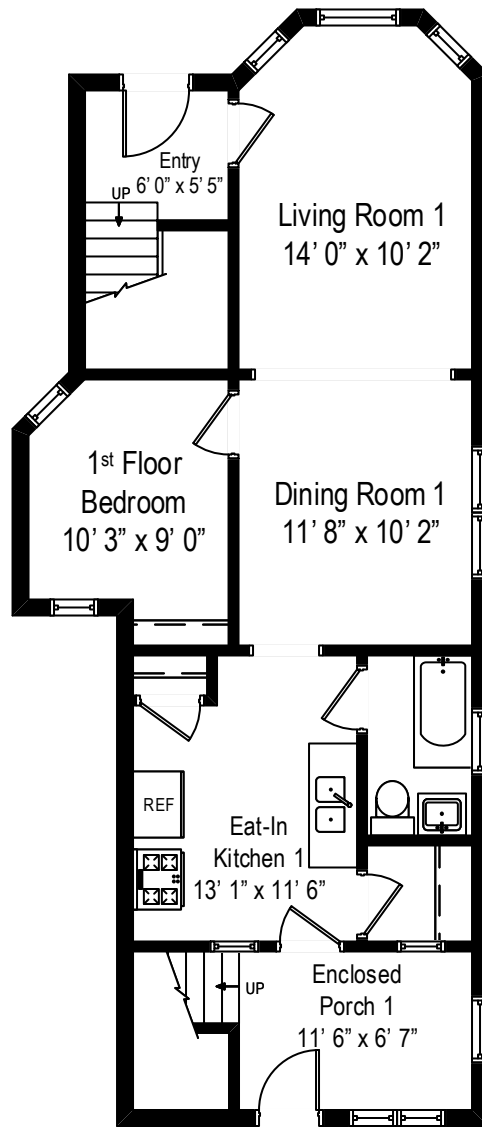

2751 W. Fullerton – Chicago, IL 60647

Garden Unit

All dimensions are approximate. This plan is for marketing purposes only.

2751 W. Fullerton – Chicago, IL 60647

First Level

2751 W. Fullerton – Chicago, IL 60647

Second Level

All dimensions are approximate. This plan is for marketing purposes only.

2751 W. Fullerton – Chicago, IL 60647

Lower Level