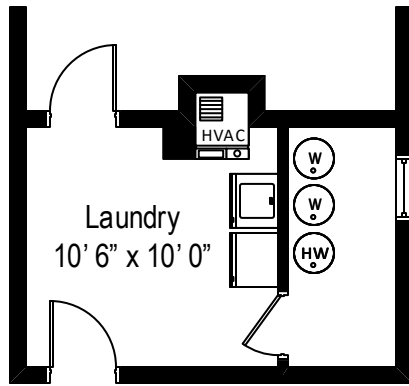

2751 W. Fullerton – Chicago, IL 60647

Garden Unit

All dimensions are approximate. This plan is for marketing purposes only.

2751 W. Fullerton – Chicago, IL 60647

First Level

2751 W. Fullerton – Chicago, IL 60647

Second Level

All dimensions are approximate. This plan is for marketing purposes only.

2751 W. Fullerton – Chicago, IL 60647

Lower Level