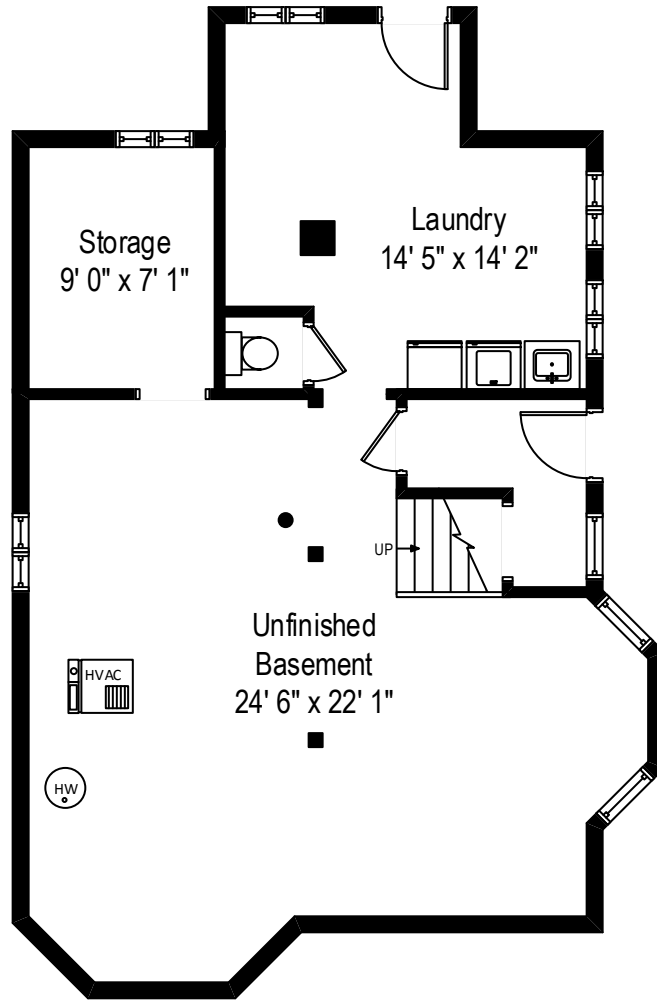

5336 N. Wayne Avenue – Chicago, IL 60640

Lower Level