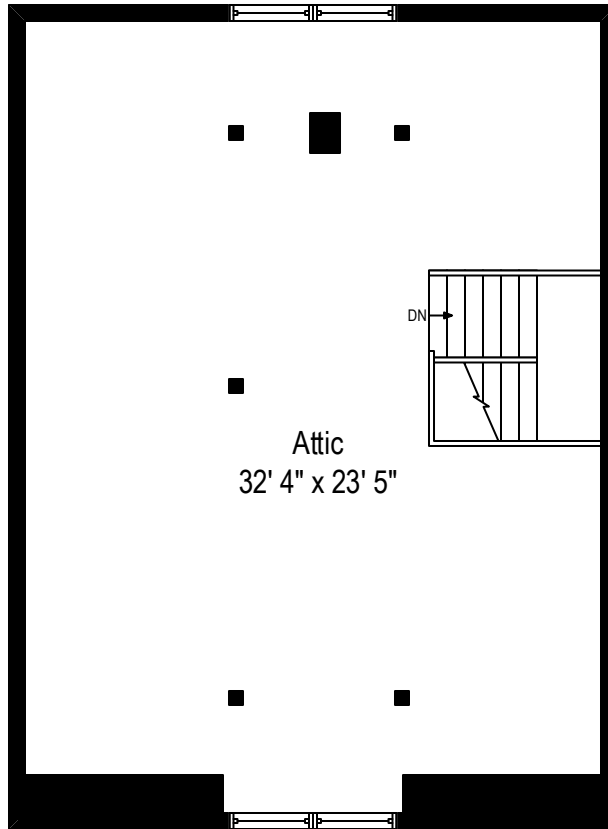

5336 N. Wayne Avenue – Chicago, IL 60640

First Level

5336 N. Wayne Avenue – Chicago, IL 60640

Second Level

All dimensions are approximate. This plan is for marketing purposes only.

5336 N. Wayne Avenue – Chicago, IL 60640

Attic Level

5336 N. Wayne Avenue – Chicago, IL 60640

Lower Level