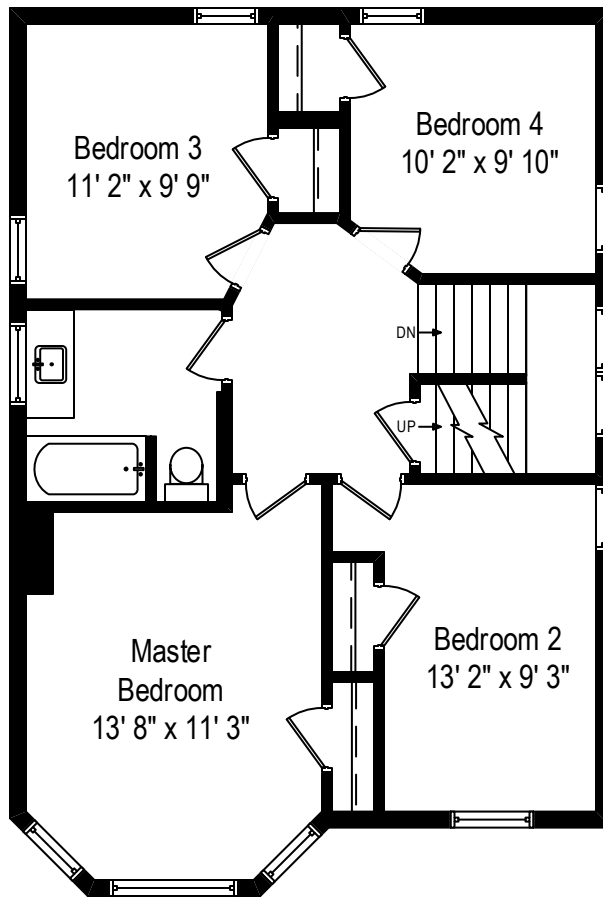

5336 N. Wayne Avenue – Chicago, IL 60640

First Level

5336 N. Wayne Avenue – Chicago, IL 60640

Second Level

All dimensions are approximate. This plan is for marketing purposes only.

5336 N. Wayne Avenue – Chicago, IL 60640