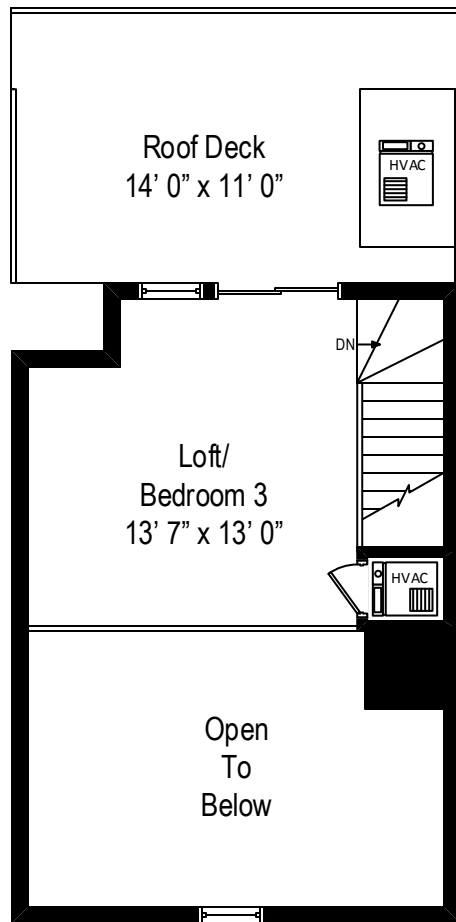

34 S. Throop Street – Chicago, IL 60607

First Level

All dimensions are approximate. This plan is for marketing purposes only.

34 S. Throop Street – Chicago, IL 60607

Second Level

34 S. Throop Street – Chicago, IL 60607

Third Level

All dimensions are approximate. This plan is for marketing purposes only.

34 S. Throop Street – Chicago, IL 60607

Fourth Level

All dimensions are approximate. This plan is for marketing purposes only.