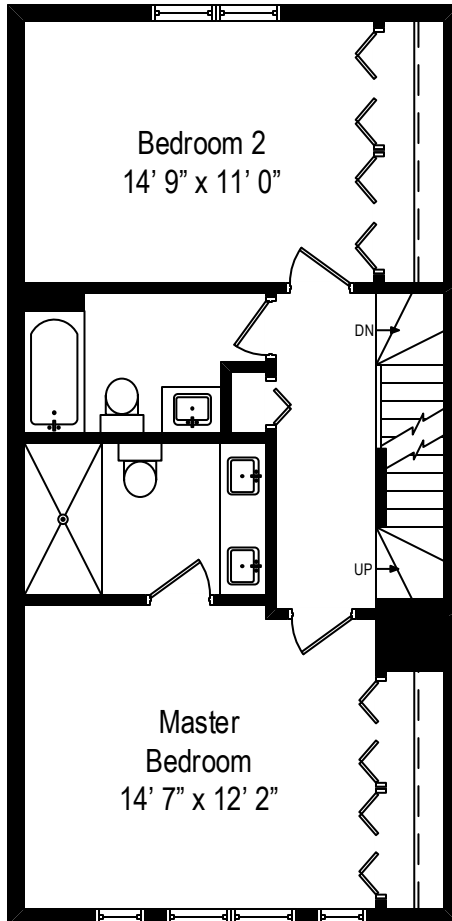

34 S. Throop Street – Chicago, IL 60607

First Level

All dimensions are approximate. This plan is for marketing purposes only.

34 S. Throop Street – Chicago, IL 60607

Second Level

34 S. Throop Street – Chicago, IL 60607

Third Level

All dimensions are approximate. This plan is for marketing purposes only.

34 S. Throop Street – Chicago, IL 60607

Fourth Level

All dimensions are approximate. This plan is for marketing purposes only.