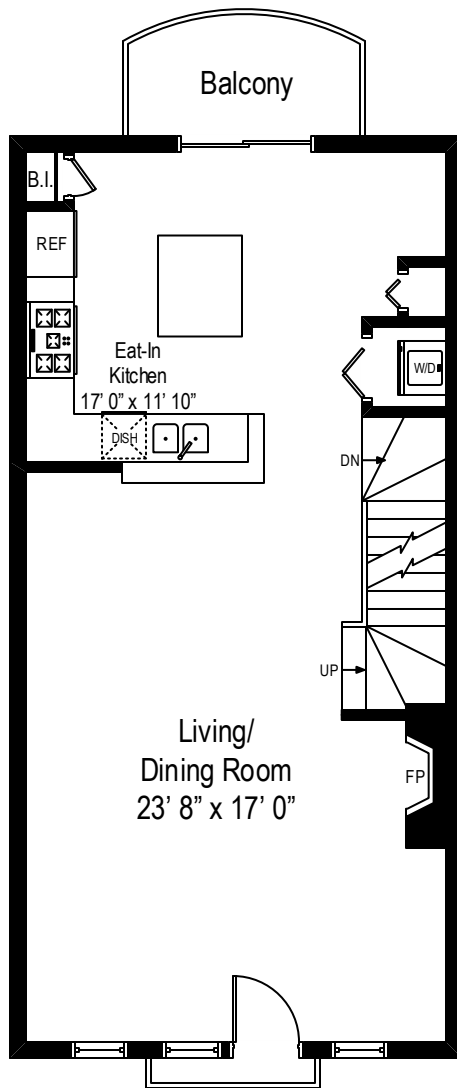

34 S. Throop Street – Chicago, IL 60607

First Level

All dimensions are approximate. This plan is for marketing purposes only.

34 S. Throop Street – Chicago, IL 60607

Second Level

34 S. Throop Street – Chicago, IL 60607

Third Level

All dimensions are approximate. This plan is for marketing purposes only.

34 S. Throop Street – Chicago, IL 60607

Fourth Level

All dimensions are approximate. This plan is for marketing purposes only.