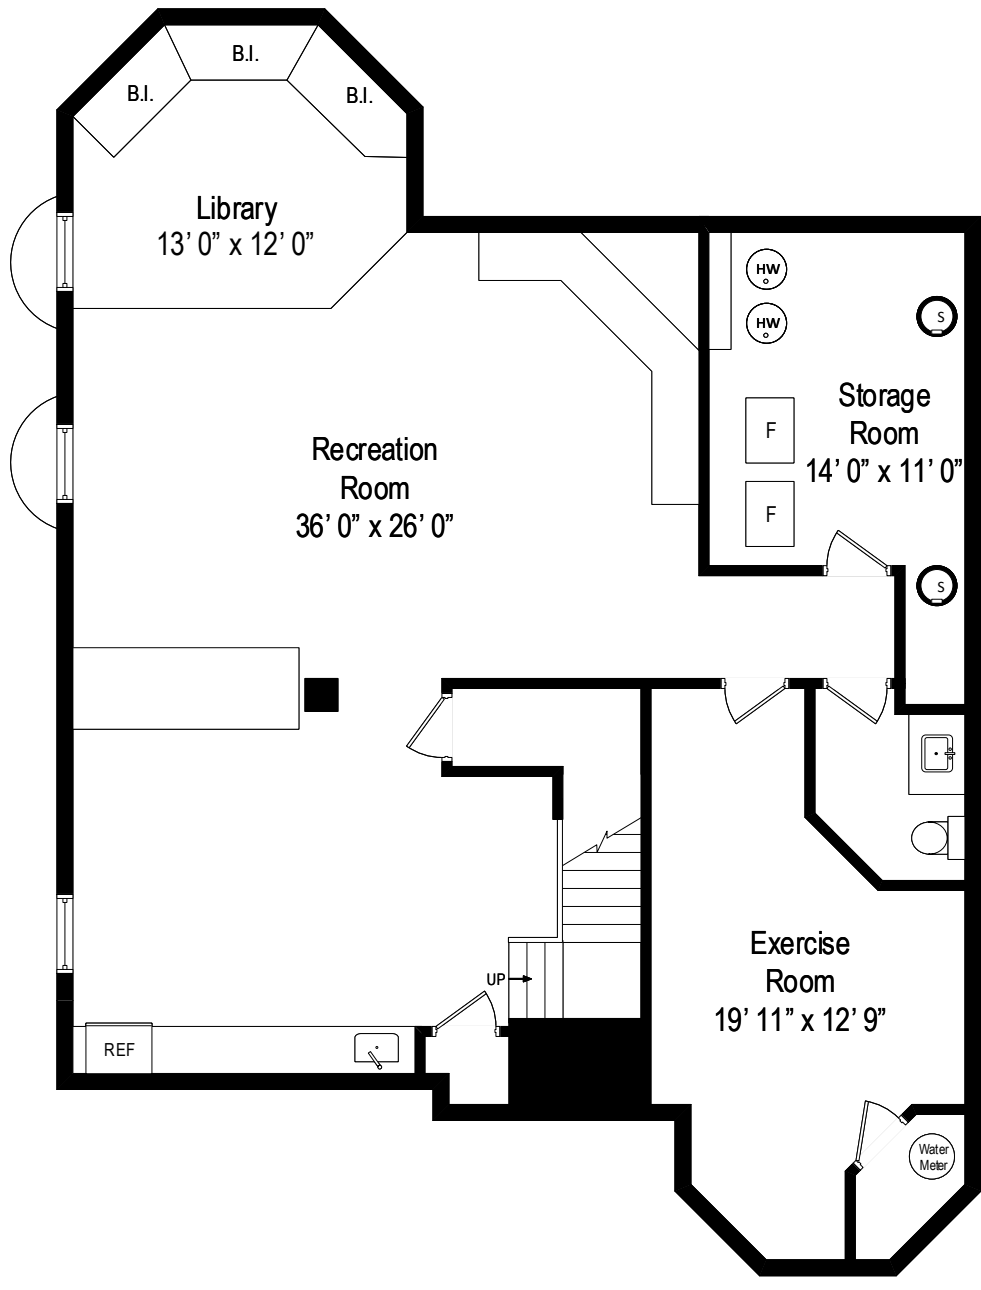

207 Leitch Avenue – LaGrange, IL 60525

First Level

All dimensions are approximate. This plan is for marketing purposes only.

207 Leitch Avenue – LaGrange, IL 60525

Second Level

All dimensions are approximate. This plan is for marketing purposes only.

207 Leitch Avenue – LaGrange, IL 60525

Lower Level