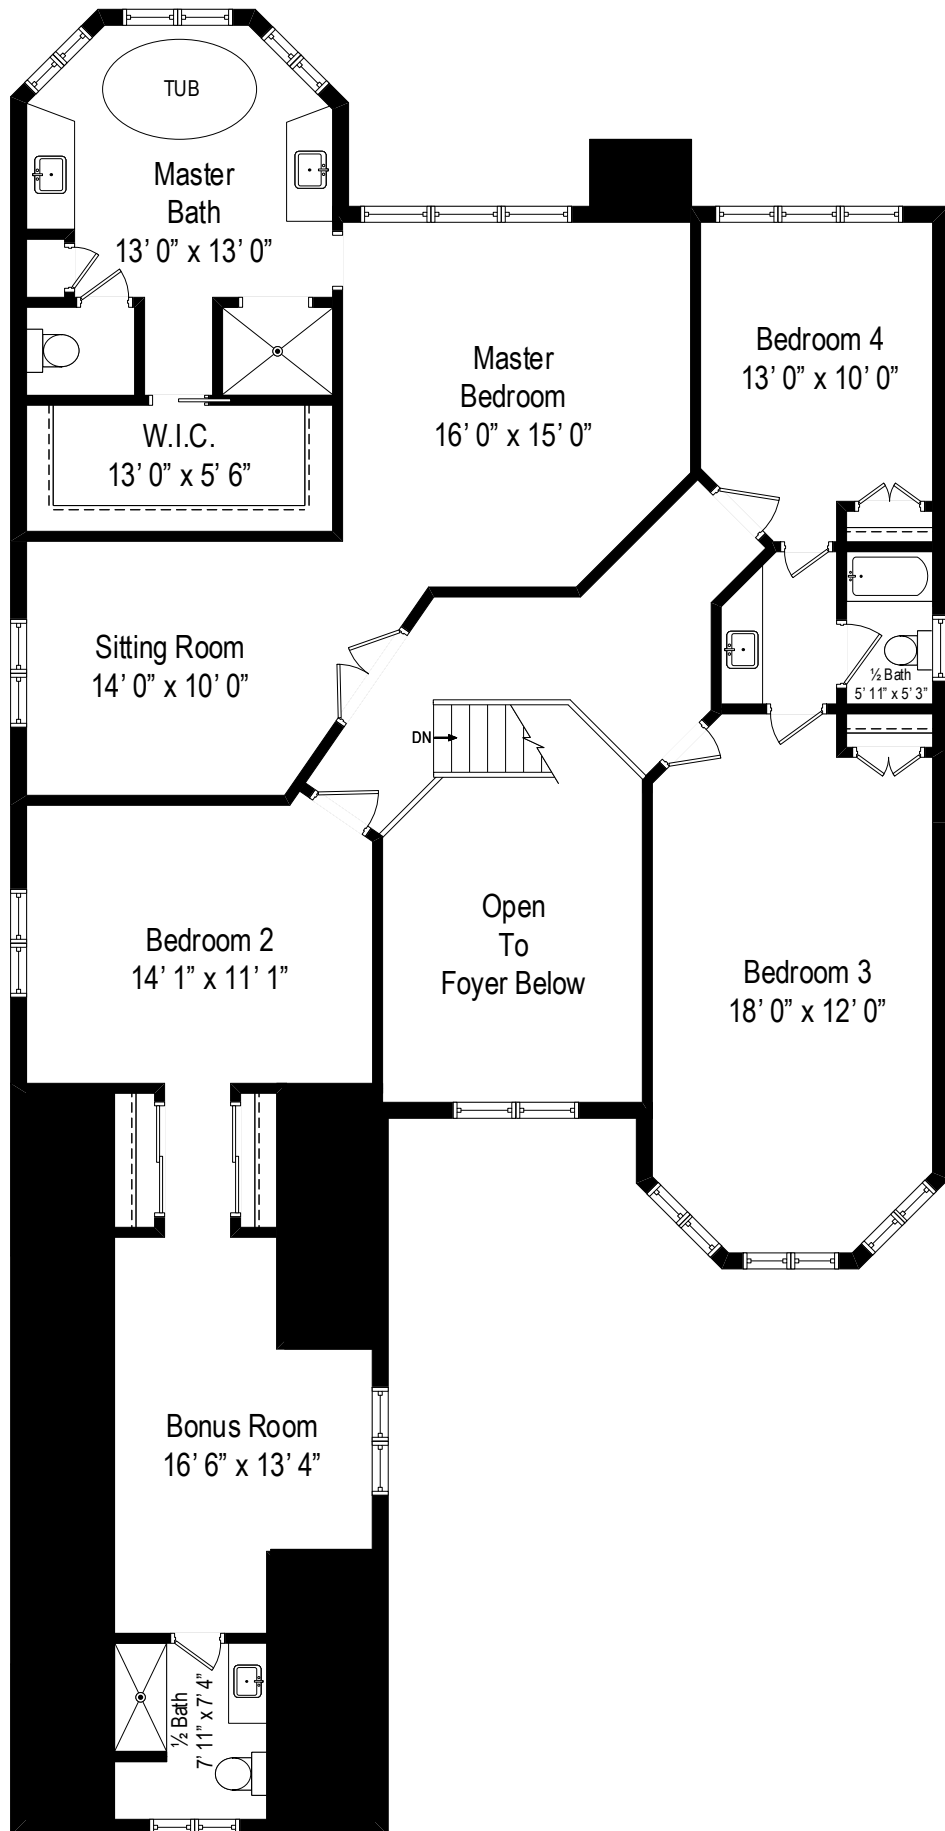

207 Leitch Avenue – LaGrange, IL 60525

First Level

All dimensions are approximate. This plan is for marketing purposes only.

207 Leitch Avenue – LaGrange, IL 60525

Second Level

All dimensions are approximate. This plan is for marketing purposes only.

207 Leitch Avenue – LaGrange, IL 60525

Lower Level