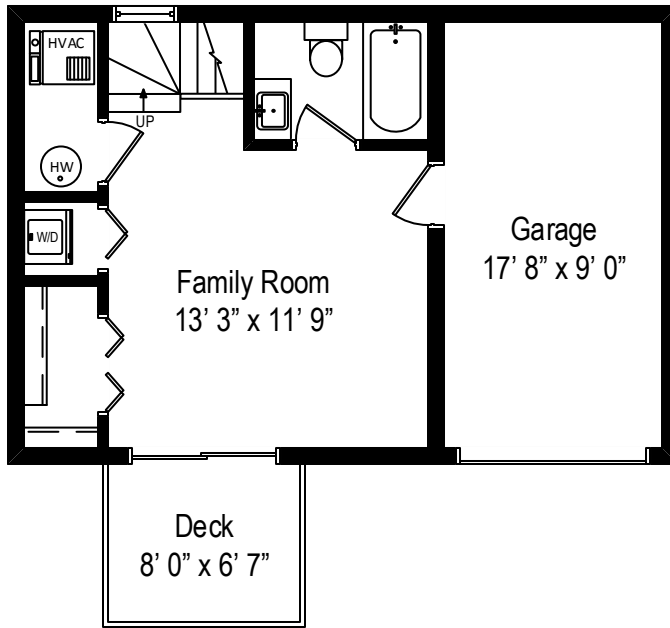

2911 N. Wolcott Avenue #G – Chicago, IL 60657

First Level

2911 N. Wolcott Avenue #G – Chicago, IL 60657

Second Level

All dimensions are approximate. This plan is for marketing purposes only.

2911 N. Wolcott Avenue #G – Chicago, IL 60657

Lower Level

All dimensions are approximate. This plan is for marketing purposes only.