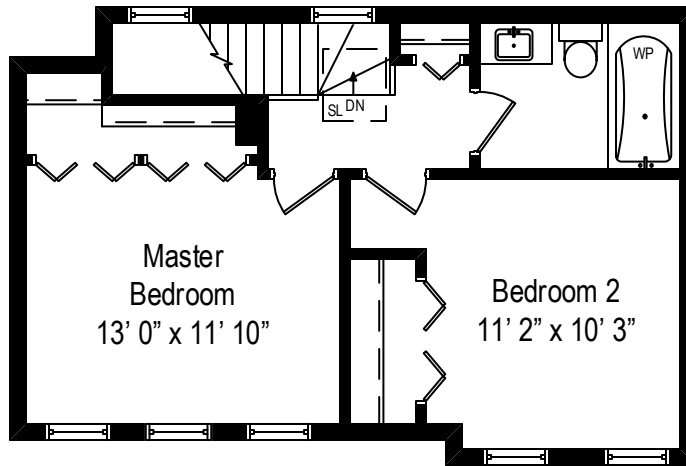

2911 N. Wolcott Avenue #G – Chicago, IL 60657

First Level

2911 N. Wolcott Avenue #G – Chicago, IL 60657

Second Level

All dimensions are approximate. This plan is for marketing purposes only.

2911 N. Wolcott Avenue #G – Chicago, IL 60657

Lower Level

All dimensions are approximate. This plan is for marketing purposes only.