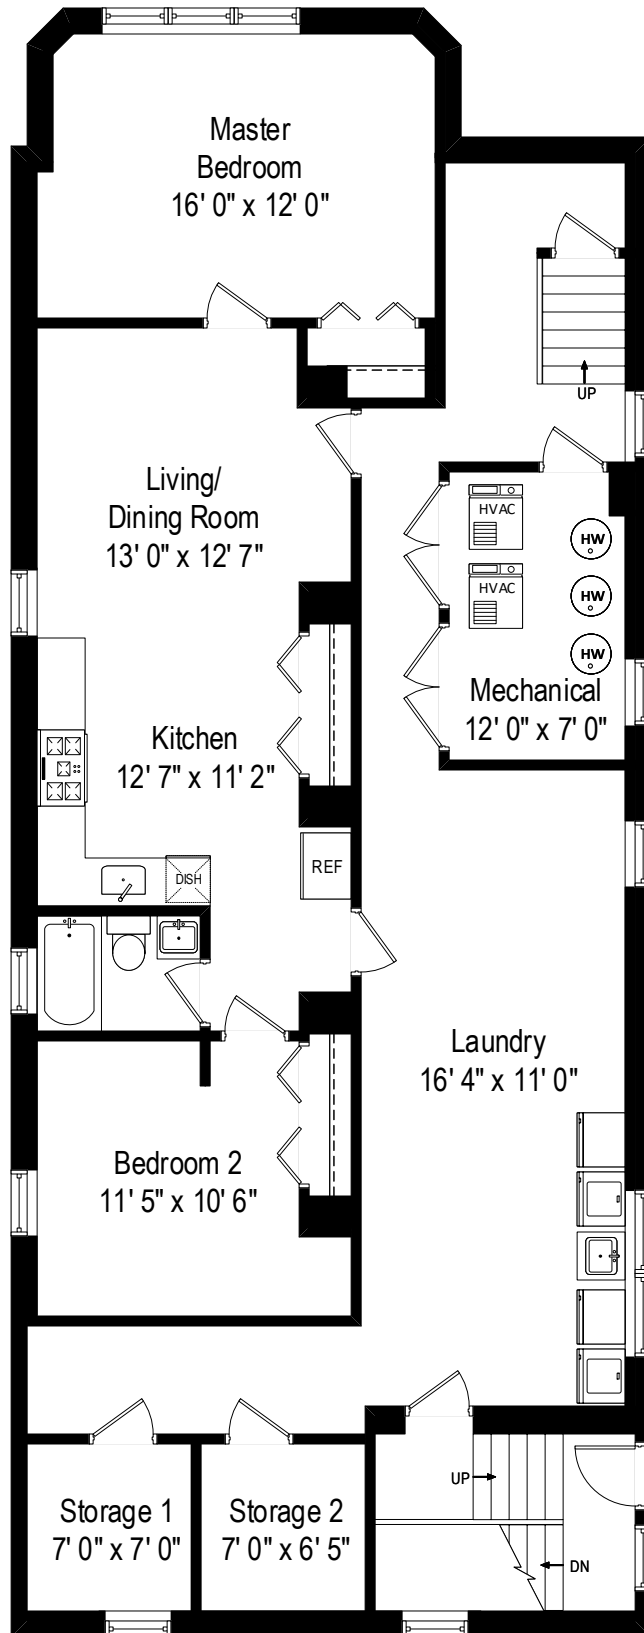

4815 N Kostner - Chicago, IL 60630

First and Second Level

All dimensions are approximate. This plan is for marketing purposes only.

4815 N Kostner - Chicago, IL 60630

Lower Level

All dimensions are approximate. This plan is for marketing purposes only.